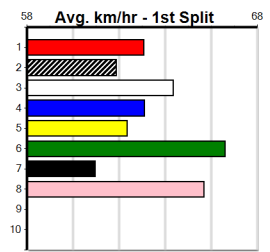

BENDIGO ADVERTISER

Distance: 425m, Race Type: Grade 7, Total Prizemoney: $2,925
1st: $1,950, 2nd: $600, 3rd: $300, 4th: $75

TIMMA TURTLE TWO (2) was dominant when scoring here two runs back and he appears to be a nice type. HYPNOTIC (4) was never headed in her handy maiden winner here and she just needs to clear the three early. RIVIA AKIRA (7) can fire fresh

Watchdog Tips: **2** **4** **7** **6** **Bet:** **Win 2**

Form Box	Wgt	Dist	Track	Date	Time	BON	Margin	1st/2nd (Time)	PIR	Checked	Comment	WR	Split 1	S/P	Grade

1

ESPRESSO BABE [7] **Solid record here but this is harder, place $12.00**
BK Bitch Oct-21 Sire: MY REDEEMER Dam: MISS CAITLYN Trainer: David Keanelly (Marong)

Owner(s): I Feher
Winning Distances: < 300m (0) 300 - 399m (0) 400 - 499m (1) 500 - 599m (0) 600 - 699m (0) > 700m (0)
Winning Weights: 25.4(1)

8th (3)	25.3	450	BAL	R2	26-Feb-24	26.40	25.58	8.00L LISA INTENTION (25.87)	M/645	.	.	.	7.25	$3.90	T3-M
2nd (2)	25.3	410	HOR	R1	21-May-24	23.76	23.21	3.25L LEGITIMATE (23.53)	M/22	.	SW	.	10.56	$9.00	M
2nd (2)	25.1	425	BEN	R2	31-May-24	24.49	23.72	2.50L LIFE'S LESSON (24.32)	Q/543	.	.	.	6.79	$4.90	M
5th (8)	24.9	390	BAL	R1	12-Jun-24	22.89	22.07	6.00L FLYING PETAL (22.48)	S/56	.	.	.	8.76	$12.30	M
3rd (1)	25.2	500	BEN	R3	21-Jun-24	28.68	27.95	6.50L GREYSYND SAMMY (28.25)	Q/222	.	.	.	6.68	$5.60	M
1st (2)	25.4	425	BEN	R1	26-Jun-24	24.45	23.91	2.00L DALE'S CORNER (24.58)	Q/211	.	.	.	6.77	$1.80	T3-M
3rd (3)	25.4	450	SHP	R9	04-Jul-24	25.92	25.50	2.75L VIRAT (25.74)	M/554	.	.	.	6.77	$7.30	T3-7
3rd (6)	25.3	485	HOR	R5	09-Jul-24	28.13	27.40	11.00 JED'S MEMORY (27.40)	M/533	.	.	.	6.81	$18.20	RW

Last 3 wins NOT included above

Box History

Bx	1st	2nd	3rd	4th	5th	6th	7th	8th
1			1					
2	1	3						
3		1	1				2	1
4								
5								1
6			1					
7		2						
8					1			1

Prize Best $4860.00
Starts 24.45(2)-26/6/24
Trk/Dts 16-1-6-3
APM 5-1-3-0 3252

2

TIMMA TURTLE TWO [7] **Impressive maiden winner, good muster, yes $2.60**
F Dog Dec-22 Sire: SENNACHIE Dam: CHERI CLOWNFISH Trainer: Darren Fisher (Lara)

Owner(s): MIDDLE TOTE (SYN), H Bailey, J Aitken
Winning Distances: < 300m (0) 300 - 399m (0) 400 - 499m (1) 500 - 599m (0) 600 - 699m (0) > 700m (0)
Winning Weights: 30.4(1)

4th (3)	30.4	425	BEN	R1	28-Jun-24	25.19	23.73	8.00L BOROUGH MAN (24.64)	S/444	.	.	.	6.91	$1.30	M
1st (5)	30.4	425	BEN	R1	05-Jul-24	24.19	23.75	2.75L BAKALI SURPRISE (24.39)	M/111	.	.	.	6.62	$4.10	M
7th (4)	30.3	435	SLE	R3	14-Jul-24	25.98	24.43	22.00 CANYA EXPLODE (24.50)	M/456	.	.	.	5.36	$4.50	7

Last 3 wins NOT included above

Box History

Bx	1st	2nd	3rd	4th	5th	6th	7th	8th
1								
2								
3				1				
4							1	
5	1							
6								
7								
8								

Prize Best $1755.00
Starts 24.19(5)-5/7/24
Trk/Dts 3-1-0-0
APM 2-1-0-0 1755