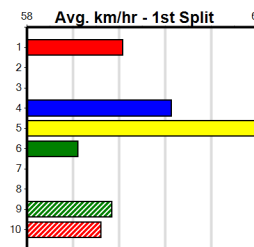

1

7:08PM

(VIC time)

Distance: 425m, Race Type: Maiden, Total Prizemoney: $2,535
1st: $1,680, 2nd: $520, 3rd: $260, 4th: $75

ALL IN OLLIE (5) was smartly placed at Healesville last time and he will continue to get better with more racing. LUNA'S GIRL (6) had little luck on debut and she will be much better for the run. LAGNICOURT (1) is drawn to get all the breaks.

Watchdog Tips: **5** **6** **2** **1** **Bet:** Win 5

Form Box	Wgt	Dist	Track	Date	Time	BON	Margin	1st/2nd (Time)	PIR	Checked	Comment	WR	Split 1	S/P	Grade		
1	DERNANCOURT [M] Had support on debut, better for the run, respect $6.00																
	RF	Dog		Jun-22													
	Owner(s): D Long		Sire: FERAL FRANKY		Dam: SPEEDY BELLA		Trainer: David Long (Tarnagulla)										
	Winning Distances: < 300m (0) 300 - 399m (0) 400 - 499m (0) 500 - 599m (0) 600 - 699m (0) > 700m (0)																
	Winning Weights:																
	4th (1)	36.8	425	BEN	R1	30-Jun-24	24.84	23.61	11.00	CITY LIMIT (24.10)				Q/445	6.74	$4.60 M	
	Last 3 wins NOT included above																
	Box History																
	<table border="1"> <thead> <tr><th>Bx</th><th>1st</th><th>2nd</th><th>3rd</th><th>4th</th><th>5th</th><th>6th</th><th>7th</th><th>8th</th></tr> </thead> <tbody> <tr><td>1</td><td></td><td></td><td></td><td>1</td><td></td><td></td><td></td><td></td></tr> <tr><td>2</td><td></td><td></td><td></td><td></td><td></td><td></td><td></td><td></td></tr> <tr><td>3</td><td></td><td></td><td></td><td></td><td></td><td></td><td></td><td></td></tr> <tr><td>4</td><td></td><td></td><td></td><td></td><td></td><td></td><td></td><td></td></tr> <tr><td>5</td><td></td><td></td><td></td><td></td><td></td><td></td><td></td><td></td></tr> <tr><td>6</td><td></td><td></td><td></td><td></td><td></td><td></td><td></td><td></td></tr> <tr><td>7</td><td></td><td></td><td></td><td></td><td></td><td></td><td></td><td></td></tr> <tr><td>8</td><td></td><td></td><td></td><td></td><td></td><td></td><td></td><td></td></tr> <tr><td>Prize Best</td><td colspan="3"></td><td colspan="3">$75.00</td><td colspan="3">NBT</td></tr> <tr><td>Starts</td><td colspan="3"></td><td colspan="3">1-0-0-0</td><td colspan="3"></td></tr> <tr><td>Trk/Dts</td><td colspan="3"></td><td colspan="3">1-0-0-0</td><td colspan="3"></td></tr> <tr><td>APM</td><td colspan="3"></td><td colspan="3">75</td><td colspan="3"></td></tr> </tbody> </table>																
	2	LAGNICOURT [M] Well bred, in capable hands, watch betting $8.00															
BD		Dog		Mar-22													
Owner(s): D Dooley		Sire: WOW		Dam: DUNDEE ALLY		Trainer: Desmond Dooley (Harcourt North)											
Winning Distances: < 300m (0) 300 - 399m (0) 400 - 499m (0) 500 - 599m (0) 600 - 699m (0) > 700m (0)																	
Winning Weights:																	
Last 3 wins NOT included above																	
Box History																	
<table border="1"> <thead> <tr><th>Bx</th><th>1st</th><th>2nd</th><th>3rd</th><th>4th</th><th>5th</th><th>6th</th><th>7th</th><th>8th</th></tr> </thead> <tbody> <tr><td>1</td><td></td><td></td><td></td><td></td><td></td><td></td><td></td><td></td></tr> <tr><td>2</td><td></td><td></td><td></td><td></td><td></td><td></td><td></td><td></td></tr> <tr><td>3</td><td></td><td></td><td></td><td></td><td></td><td></td><td></td><td></td></tr> <tr><td>4</td><td></td><td></td><td></td><td></td><td></td><td></td><td></td><td></td></tr> <tr><td>5</td><td></td><td></td><td></td><td></td><td></td><td></td><td></td><td></td></tr> <tr><td>6</td><td></td><td></td><td></td><td></td><td></td><td></td><td></td><td></td></tr> <tr><td>7</td><td></td><td></td><td></td><td></td><td></td><td></td><td></td><td></td></tr> <tr><td>8</td><td></td><td></td><td></td><td></td><td></td><td></td><td></td><td></td></tr> <tr><td>Prize Best</td><td colspan="3"></td><td colspan="3">$0</td><td colspan="3">FSH</td></tr> <tr><td>Starts</td><td colspan="3"></td><td colspan="3">0-0-0-0</td><td colspan="3"></td></tr> <tr><td>Trk/Dts</td><td colspan="3"></td><td colspan="3">0-0-0-0</td><td colspan="3"></td></tr> <tr><td>APM</td><td colspan="3"></td><td colspan="3">0</td><td colspan="3"></td></tr> </tbody> </table>																	
3		BABY DOLL [M] Injured on debut, may need the run, next time $12.00															
		BD	Bitch		May-22												
	Owner(s): G Frendo		Sire: FERAL FRANKY		Dam: SAUSAGE SIZZLE		Trainer: Greg Frendo (Heathcote)										
	Winning Distances: < 300m (0) 300 - 399m (0) 400 - 499m (0) 500 - 599m (0) 600 - 699m (0) > 700m (0)																
	Winning Weights:																
	F (6)	30.4	390	SHP	R1	01-Jul-24	0.00	22.00		FORETOPMAN (22.40)				V14		$12.30 M	
	Last 3 wins NOT included above																
	Box History