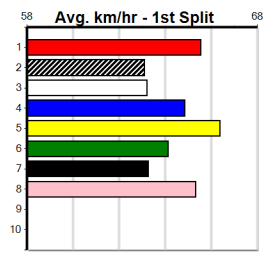

SPORTSBET GREEN TICKS

Distance: 425m, Race Type: Grade 5, Total Prizemoney: $2,925
1st: $1,950, 2nd: $600, 3rd: $300, 4th: $75

KIMIKO (8) showed plenty of promise in her first prep and she should be primed to fire fresh.
ELANGA (1) returned to form at Ballarat and he is drawn to be on the pace from the outset. POISON
SKY (2) can run a cheeky race.

Watchdog Tips: **8** **1** **2** **7** **Bet:** **Win 8**

1

ELANGA [5] **Returned to form last time, well drawn, danger** **$3.60**
BK Dog Mar-21 Sire: ASTON DEE BEE Dam: JOKARE Trainer: Briana Robertson -leech (Smeato)
Owner(s): B Robertson -leech
Winning Distances: < 300m (0) 300 - 399m (2) 400 - 499m (6) 500 - 599m (0) 600 - 699m (0) > 700m (0)
Winning Weights: 29.8(1) 30.1(2) 30.3(2) 30.4(1) 30.5(1) 31.0(1)
2nd (7) 30.0 450 BAL R7 06-Mar-24 25.46 24.91 6.00L PAKHAM PRINCE (25.06) Q/222 . . . 6.51 $5.10 5
6th (7) 30.0 450 BAL R8 13-Mar-24 25.56 24.81 11.00 MATT LOCH (24.81) M/445 . . . SW 6.68 $31.30 X45
8th (5) 30.2 450 BAL R7 20-Mar-24 26.25 25.01 13.00 KISAUNI (25.34) M/888 . . . VO 6.82 $8.20 5
8th (7) 30.2 450 SHP R8 01-Apr-24 26.24 25.11 17.00 ALL TALENT (25.11) M/557 . . . . 6.60 $33.50 X45
7th (6) 30.1 450 BAL R10 27-May-24 26.34 25.38 12.00 LAMIA ERNIE (25.51) Q/225 . . . . 6.65 $4.90 SH
4th (8) 31.0 450 BAL R3 06-Jun-24 26.00 25.14 3.25L REMO RODMAN (25.78) Q/113 . . . W 6.58 $8.60 5H
5th (3) 30.7 425 BEN R10 26-Jun-24 24.66 23.91 3.00L THAI MOGWAI (24.46) M/323 . . . . 6.68 $3.10 T3-5
1st (4) 31.0 390 BAL R11 14-Jul-24 22.33 22.33 5.00L SMALL HEATH (22.67) Q/11 . . . SW 8.30 $2.50 T3-5
Last 3 wins NOT included above
1st (8) 30.1 390 SHP R12 20-Nov-23 22.16 21.80 3.75L SUNSHINE JACK (22.42) M/11 . . . SW 8.42 $1.70 5
1st (1) 30.5 450 SHP R7 15-Jan-24 25.47 24.98 3.75L CRACKERJACK JET (25.73) M/111 . . . . 6.63 $6.00 5
1st (7) 30.4 450 SHP R10 17-Feb-24 25.43 25.09 3.75L MIST FRED (25.68) M/311 . . . . 6.63 $3.00 5

Box History

Bx	1st	2nd	3rd	4th	5th	6th	7th	8th
1	1	1	1					
2								
3								
4	2	1						
5								
6	1			2				1 1
7	2	1			1	1	1	1 1
8	2			2	1			

Prize Best Starts Trk/Dts APM

Prize	$16330.00
Best Starts	24.04(7)-2/12/22
Trk/Dts	34-8-3-1
APM	12-3-1-0
	3521