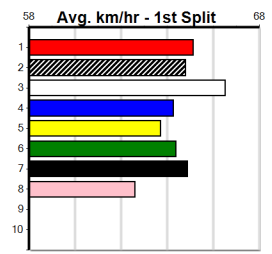

Bendigo
10
10:17PM
(VIC time)

SHIMA SHINE AT STUD

Distance: 425m, Race Type: Grade 5, Total Prizemoney: $2,925
1st: $1,950, 2nd: $600, 3rd: $300, 4th: $75

BROADSIDE (5) has a great record here and he will find this easier than his most recent racing.
AVIANNA (7) is better than her past few runs and she is suitably drawn out wide. ART'S INFERNO (6) is more than capable.

Watchdog Tips: **5** **7** **6** **4** **Bet:** **Win 5**

Form Box	Wgt	Dist	Track	Date	Time	BON	Margin	1st/2nd (Time)	PIR	Checked	Comment	WR	Split 1	S/P	Grade
1															
SPICY MINX [5]															
Front runner, will cop pressure, prefer others $12.00															
BK Bitch Mar-22 Sire: BERNARDO Dam: HOOK ALONG BOOK Trainer: Belinda Connolly (Caldermeade)															
Owner(s): D Kerr															
Winning Distances: < 300m (0) 300 - 399m (1) 400 - 499m (2) 500 - 599m (0) 600 - 699m (0) > 700m (0)															
Winning Weights: 25.5(1) 25.6(1) 26.4(1)															
1st	(7)	25.5	390	BAL	R1	12-May-24	22.54	22.15	1.5L MISTY BLUE (22.63)	Q/11			8.54	$2.90	T3-M
8th	(8)	25.6	435	SLE	R5	22-May-24	25.27	24.63	5.50L JOY RIDE (24.89)	M/136			5.35	$4.40	X67
1st	(6)	25.6	400	GEL	R9	28-May-24	22.83	22.41	0.50L ODIN BALE (22.86)	M/11			8.48	$5.00	T3-7
2nd	(7)	26.4	400	WGL	R9	11-Jun-24	23.10	22.72	0.25L UNSURPASSED (23.09)	M/11			8.34	$12.50	X67
1st	(4)	26.4	400	WGL	R4	15-Jun-24	23.01	22.97	0.50L BRAEMAR MOLLY (23.03)	M/22	SW		8.42	$2.90	6G
4th	(2)	26.0	425	BEN	R4	21-Jun-24	24.52	23.62	12.00 SEAGULL ROCK (23.73)	Q/122			6.59	$9.20	5
6th	(2)	26.4	400	WGL	R12	02-Jul-24	23.51	22.51	3.00L CRUELLA (23.32)	Q/12			8.46	$9.40	5
3rd	(2)	26.3	390	SHP	R11	15-Jul-24	22.37	22.02	1.00L SIMPLY STYLISH (22.30)	M/12			8.46	$10.00	RWH
Last 3 wins NOT included above															
Prize Best Starts Trk/Dts APM $7035.00 NBT 25-3-6-7 2-0-1-0 4571															

Form Box	Wgt	Dist	Track	Date	Time	BON	Margin	1st/2nd (Time)	PIR	Checked	Comment	WR	Split 1	S/P	Grade
2															
ONLY PHONES [5]															
Never headed two runs back, harder here, place $7.50															
BDW Bitch May-21 Sire: FERNANDO BALE Dam: CRIMSON VIXEN Trainer: Ben Joske (Yinnar South)															
Owner(s): C Anderson															
Winning Distances: < 300m (0) 300 - 399m (1) 400 - 499m (4) 500 - 599m (8) 600 - 699m (0) > 700m (0)															
Winning Weights: 25.2(2) 25.3(2) 25.4(1) 25.5(1) 26.0(5) 26.1(1) 26.4(1)															
3rd	(6)	26.6	350	TRA	R11	28-Feb-24	20.02	19.68	5.00L JOLENE BALE (19.68)	S/66			6.76	$5.40	X45
4th	(6)	26.4	300	HVL	R4	03-Mar-24	16.91	16.66	2.75L FOOL'S JOURNEY (16.72)	M/3			3.92	$46.40	5
2nd	(1)	26.4	525	MEA	R3	09-Mar-24	30.33	29.67	0.50L PATCH YOU LATER (30.30)	Q/2221			5.14	$3.70	5
7th	(5)	26.2	525	MEA	R4	16-Mar-24	30.58	29.65	14.00 WHODAT SHANLYN (29.65)	M/7766			5.30	$6.70	5
6th	(7)	26.6	350	TRA	R4	07-Jun-24	20.19	19.65	4.25L VELUZA BALE (19.91)	M/76			6.70	$11.40	5
4th	(5)	26.3	350	TRA	R10	05-Jul-24	19.93	19.49	4.25L BRU YOUR BEST (19.65)	S/85			6.73	$5.30	X45
1st	(3)	26.0	395	TRA	R4	12-Jul-24	22.22	22.16	2.50L PAW CHEYENNE (22.38)	Q/111	SW		3.70	$4.40	5
4th	(2)	26.1	435	SLE	R5	14-Jul-24	25.16	24.43	5.00L DUCHESS GEORGIA (24.82)	M/477			5.34	$6.10	5
Last 3 wins NOT included above															
Prize Best Starts Trk/Dts APM $56465.00 NBT 64-13-8-11 1-0-0-1 7890