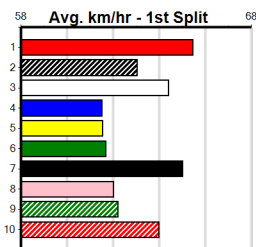

GRV VICBRED MAIDEN SERIES FINAL

Distance: 425m, Race Type: Maiden Final, Total Prizemoney: $14,725
1st: $10,000, 2nd: $3,100, 3rd: $1,550, 4th: $75

MEPUNGA ROCKY (1) has been placed in two of three to date and he will get stronger with more racing. PEAKY AVENGER (7) showed good early burn on debut and she will be better for the run. PINK FLAMINGO (6) is improving all the time.

Watchdog Tips: **1** **7** **6** **8** **Bet:** Box Quinella 1,6,7 ($10 for 333.33%)

Form	Box	Wgt	Dist	Track	Date	Time	BON	Margin	1st/2nd (Time)	PIR	Checked	Comment	W/R	Split 1	S/P	Grade
MEPUNGA ROCKY [M] $3.40																
WBK Dog Dec-22 Sire: FERNANDO BALE Dam: MEPUNGA FREDA																
Owner(s): B Smith Trainer: Jeffrey Britton (Anakie)																
Winning Distances: < 300m (0) 300 - 399m (0) 400 - 499m (0) 500 - 599m (0) 600 - 699m (0) > 700m (0)																
Winning Weights:																
2nd (4)		32.5	450	WBL	R1	13-Jun-24	25.69	25.20	4.25L MAGNUM RIOT (25.41)	M/322				6.65	$4.20	MH
6th (2)		32.7	450	WBL	R3	20-Jun-24	25.98	25.18	6.00L QUEEN AVENGER (25.56)	M/666				6.95	$3.30	MF
2nd (6)		32.3	425	BEN	R2	12-Jul-24	24.37	23.86	0.75L NACHO PROBLEM (24.33)	M/112				6.63	$3.10	MH
Last 3 wins NOT included above																

Box History								
Bx	1st	2nd	3rd	4th	5th	6th	7th	8th
1								
2						1		
3								
4		1						
5								
6		1						
7								
8								
Prize Best								$1040.00
Starts								NBT
Trk/Dts								3-0-2-0
APM								1-0-1-0
								936

Form	Box	Wgt	Dist	Track	Date	Time	BON	Margin	1st/2nd (Time)	PIR	Checked	Comment	W/R	Split 1	S/P	Grade
NACHO PROBLEM [7] $8.00																
RF Dog May-22 Sire: FLYING RICCIARDO Dam: I'M POPPY																
Owner(s): Smith Racing (SYN), D Smith, J Smith Trainer: Danielle Smith (Lara)																
Winning Distances: < 300m (0) 300 - 399m (0) 400 - 499m (1) 500 - 599m (0) 600 - 699m (0) > 700m (0)																
Winning Weights: 31.1(1)																
3rd (6)		31.4	460	GEL	R1	19-Apr-24	26.18	25.58	6.00L THIS TRAIN (25.79)	M/243				6.63	$16.20	MH
8th (8)		31.3	460	GEL	R3	26-Apr-24	26.28	25.57	8.50L SICK AND TIRED (25.72)	M/767			W	6.79	$22.00	MF
2nd (7)		31.6	400	GEL	R3	03-May-24	22.74	22.45	0.75L MARAIS BALE (22.70)	M/22			W	8.50	$4.10	MH
6th (6)		31.7	400	GEL	R5	10-May-24	24.26	22.76	20.00 SERIAL STICKER (22.90)	S/66				9.00	$11.10	MF
2nd (6)		31.8	450	BAL	R3	22-May-24	25.66	25.22	0.50L FLYING HELLCAT (25.63)	Q/222				6.68	$5.30	MH
6th (6)		32.2	450	BAL	R2	31-May-24	26.09	24.81	7.00L WHITE OWL (25.63)	M/466				6.79	$7.70	MF
2nd (6)		32.2	390	SHP	R6	03-Jun-24	22.43	21.80	2.75L SUPER SEATTLE (22.25)	M/33				8.57	$3.60	MH
1st (3)		31.1	425	BEN	R2	12-Jul-24	24.33	23.86	0.75L MEPUNGA ROCKY (24.37)	M/321				6.68	$5.40	MH
Last 3 wins NOT included above																

Box History								
Bx	1st	2nd	3rd	4th	5th	6th	7th	8th
1								
2								
3	1				1			
4								
5								
6		2	1	1		2		
7		1			1			
8			2					1
Prize Best								$4095.00
Starts								24.33(3)-12/7/24
Trk/Dts								13-1-3-3
APM								3-1-0-1
								3322

Form	Box	Wgt	Dist	Track	Date	Time	BON	Margin	1st/2nd (Time)	PIR	Checked	Comment	W/R	Split 1	S/P	Grade
ALL JAZZ [7] $10.00																
BK Bitch Sep-22 Sire: SHIMA SHINE Dam: JAZZ OPERA																
Owner(s): N Presutto Trainer: Michelle Nolan (Devon Meadows)																
Winning Distances: < 300m (0) 300 - 399m (0) 400 - 499m (1) 500 - 599m (0) 600 - 699m (0) > 700m (0)																
Winning Weights: 26.5(1)																
1st (4)		26.5	425	BEN	R3	12-Jul-24	24.42	23.86	0.75L PEAKY AVENGER (24.46)	M/211				6.61	$2.70	MH
Last 3 wins NOT included above																

Box History								
Bx	1st	2nd	3rd	4th	5th	6th	7th	8th
1								
2								
3								
4	1							
5								
6								
7								
8								
Prize Best								$1680.00
Starts								24.42(4)-12/7/24
Trk/Dts								1-1-0-0
APM								1-1-0-0
								1680