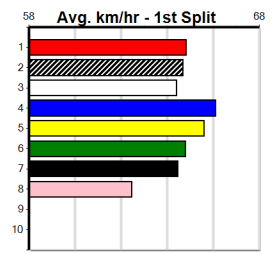

MADE SOLUTIONS ELECTRICAL AND DATA

Distance: 425m, Race Type: Grade 5, Total Prizemoney: $2,925
1st: $1,950, 2nd: $600, 3rd: $300, 4th: $75

MATCHING MOTORS (2) has been luckless since his top 22.55 Geelong win and he can make amends tonight. BUN VOLCANO (1) shows promise and she is drawn to be on the pace throughout. ROLLING STORM (6) can run a cheeky race

Watchdog Tips: **2** **1** **6** **8** **Bet:** **Win 2**

1

BUN VOLCANO [5] **$4.20**

Well drawn, can ping the lids, danger

BD Bitch Jun-22 Sire: DROOPYS SYDNEY Dam: GYPSY BUN

Owner(s): G Dailly Trainer: Thomas Dailly (Anakie)

Winning Distances: < 300m (0) 300 - 399m (0) 400 - 499m (4) 500 - 599m (1) 600 - 699m (0) > 700m (0)

Winning Weights: 26.4(2) 27.0(2) 27.4(1)

ST	Wgt	Dist	Track	Date	Time	BON	Margin	1st/2nd (Time)	PIR	Checked	Comment	WR	Split 1	S/P	Grade
ST (-)	26.4	460	GEL	09-Apr-24	26.29			7.50L Trial Cleared	M/33		3of4		6.68		ST
6th (7)	26.3	460	GEL	R5	19-Apr-24	26.08	25.58	5.50L AMRON TIGER (25.73)	Q/455				6.68	$23.70	5
1st (2)	26.4	460	GEL	R7	26-Apr-24	25.82	25.57	1.25L REEMA BALE (25.91)	Q/322				6.62	$4.90	5
6th (3)	25.8	400	GEL	R5	03-May-24	22.88	22.45	4.00L BORACAY STORM (22.61)	M/76				8.71	$5.30	X45
1st (7)	26.4	460	GEL	R8	10-May-24	26.11	25.63	0.50L BIG YETI (26.13)	Q/111				6.52	$4.60	X45
7th (5)	26.8	400	GEL	R10	14-Jun-24	23.47	22.54	14.00 GUNAI BOLD (22.54)	M/57				8.52	$17.90	X45
6th (4)	26.7	400	GEL	R10	21-Jun-24	23.28	22.41	7.50L ALL POWER (22.77)	Q/17		SW		8.46	$3.10	5
4th (6)	26.9	400	GEL	R12	12-Jul-24	23.28	22.51	4.00L VALLETTA DASH (23.01)	Q/65				8.80	$2.40	5

Last 3 wins NOT included above

1st (2)	27.0	450	BAL	R1	27-Dec-23	25.33	25.05	5.50L SILVER MACK (25.69)	Q/111		VO		6.57	$3.50	M
1st (1)	27.0	525	MEP	R5	07-Feb-24	30.18	30.10	0.25L OREGON FAVORS (30.19)	Q/1111				5.15	$2.10	7
1st (5)	27.4	460	GEL	R9	12-Feb-24	25.89	25.79	3.75L RIE BALE (26.13)	Q/111				6.58	$1.60	X67

Box History

Bx	1st	2nd	3rd	4th	5th	6th	7th	8th
1	1							
2	2							
3						1		
4			1		1	3		
5	1							1
6				1				
7	1	1				1	1	
8		1	1					

Prize Best Starts Trk/Dts APM: $13995.00 FSH 19-5-2-3 0-0-0-0 5991

2

MATCHING MOTORS [5] **$2.80**

Cracking 22.55 Geelong winner, hard to reel in

BD Dog Mar-22 Sire: FERNANDO BALE Dam: ANASTASIA

Owner(s): K Osborne Trainer: Anthony Azzopardi (Rowsley)

Winning Distances: < 300m (0) 300 - 399m (0) 400 - 499m (4) 500 - 599m (0) 600 - 699m (0) > 700m (0)

Winning Weights: 29.7(2) 29.8(1) 30.6(1)

ST	Wgt	Dist	Track	Date	Time	BON	Margin	1st/2nd (Time)	PIR	Checked	Comment	WR	Split 1	S/P	Grade
1st (7)	29.7	425	BEN	R9	08-Dec-23	23.94	23.67	5.50L DIVA DAVINA (24.30)	M/111		SW		6.55	$1.80	X67
6th (2)	29.5	435	SLE	R2	17-Dec-23	25.12	24.09	7.50L BATTLE OF WILL (24.59)	M/366				5.17	$3.30	RWH
1st (8)	29.8	425	BEN	R3	29-Dec-23	23.78	23.64	4.00L ANOTHER HOUDINI (24.06)	M/311				6.46	$1.60	RWH
3rd (7)	29.9	425	BEN	R2	05-Jan-24	23.72	23.49	2.50L TATTOOED (23.55)	M/333				6.55	$3.20	RWF
8th (3)	30.6	390	SHP	R10	27-May-24	22.48	21.84	6.50L ASTON PING (22.05)	M/88				9.09	$5.30	5
1st (2)	30.6	400	GEL	R11	14-Jun-24	22.55	22.54	1.00L AVIANNA (22.62)	M/21				8.39	$3.60	5
6th (4)	30.4	390	BAL	R10	19-Jun-24	22.56	21.91	9.00L ASTON KENNEDY (21.96)	M/56		SW		8.69	$3.00	5
6th (2)	30.4	425	BEN	R9	12-Jul-24	24.71	23.86	13.00 BLACK DREAM (23.87)	M/466				6.65	$5.30	5

Last 3 wins NOT included above

1st (8)	29.7	425	BEN	R1	01-Dec-23	23.85	23.49	1.25L ANACONDA RIOT (23.93)	M/111				6.51	$1.50	M

Box History

Bx	1st	2nd	3rd	4th	5th	6th	7th	8th
1				1				
2	1					2		
3								1
4			1			1		
5								
6								
7	1		1					
8	2	1						

Prize Best Starts Trk/Dts APM: $10405.00 23.78(8)-29/12/23 12-4-1-3 6-3-0-2 3251