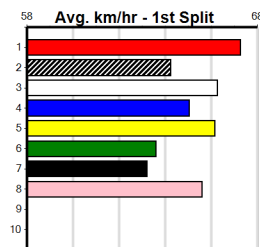

MANNINGS GREYHOUND COMPLEX

Distance: 425m, Race Type: Grade 5, Total Prizemoney: $2,925
1st: $1,950, 2nd: $600, 3rd: $300, 4th: $75

MYRNIONG STORM (3) owns a slick 23.81 PB here and he is armed with a dazzling turn of foot.
TROPICANA (4) has a great record here and she will get a nice cart across early on. AEROPLANE
MODE (6) has a serious motor and just needs luck

Watchdog Tips: **3** **4** **6** **5** **Bet:** Box Quinella 3,4,6 ($10 for 333.33%)

1

MY MATE MINA [5] **Solid record here but this class may test** **$21.00**

BK Dog Dec-20 **Sire: BARCIA BALE Dam: MISS GRACIE** **Trainer: Greg Doyle (Mulgrave)**

Owner(s): R Di mauro

Winning Distances: < 300m (0) 300 - 399m (5) 400 - 499m (3) 500 - 599m (0) 600 - 699m (0) > 700m (0)

Winning Weights: 33.5(1) 34.0(1) 34.4(1) 34.7(1) 34.9(1) 35.0(1) 35.1(1) 36.3(1)

Box	1st	2nd	3rd	4th	5th	6th	7th	8th
1	1	1	4	1	2		1	1
2				1	1	1		
3	3	1	1	1	1			
4	1	2	1	1	1			1
5	1	1	1	1				
6			3			3		
7			4	1	1			
8	2	1	1			1		

Prize Best Starts Trk/Dts APM $19495.00 NBT 48-8-6-15 4-0-0-3 6068

3rd (6) 35.0 300 HVL R9 02-Jun-24 16.75 16.66 1.25L BLACK NOISE (16.66) M/1 . . . . . 3.93 $35.90 X34

2nd (8) 34.7 395 TRA R11 07-Jun-24 22.52 22.20 3.00L JEBEDIAH (22.32) M/543 . . . . . 3.91 $35.50 5

5th (7) 35.1 300 HVL R10 09-Jun-24 17.00 16.75 3.00L GUNAI PRINCESS (16.80) M/7 . . . . . 4.08 $27.80 FFA

3rd (6) 34.9 350 HVL R8 16-Jun-24 19.42 19.07 5.50L WILD ALICE (19.07) M/3 . . . . . 6.62 $74.40 FFA

1st (3) 34.4 395 TRA R4 21-Jun-24 22.01 22.01 1.25L BLAZING DINO (22.09) M/2111 . . . . . 3.72 $6.30 5

3rd (3) 35.0 400 WGL R11 25-Jun-24 22.94 22.51 0.75L CELTIC BOUY (22.90) M/44 . . . . . 8.59 $2.80 5

3rd (6) 35.1 460 WGL R6 02-Jul-24 26.64 26.16 4.75L WILD SERENA (26.32) M/333 . . . . . 6.68 $7.60 5

4th (2) 34.8 395 TRA R5 12-Jul-24 22.33 22.16 2.50L HIGH END CASH (22.16) M/644 . . . . . SW . 3.85 $17.10 X34

Last 3 wins NOT included above

1st (4) 35.0 350 HVL R6 10-Nov-23 19.26 19.26 2.75L GET IT DONE (19.45) Q/1 . . . . . SW . 6.50 $2.20 T3-5

1st (1) 34.9 350 HVL R5 19-Nov-23 19.38 18.90 2.00L WILD REPUTATION (19.51) M/4 . . . . . SW . 6.56 $1.70 5

1st (3) 36.3 300 HVL R10 10-Mar-24 16.48 16.33 1.00L CHOP (16.55) M/4 . . . . 3.95 $4.50 5