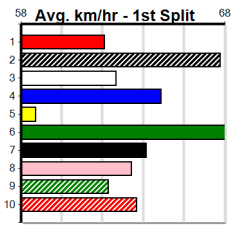

CITY VIEW BISTRO

Distance: 525m, Race Type: Mixed 6/7, Total Prizemoney: $8,785
1st: $5,900, 2nd: $1,820, 3rd: $915, 4th: $150

1
6:36PM
(VIC time)

CANYA JIVE (2) has shown blistering early speed in his two runs to date and he will continue to get stronger. PALDRON BALE (1) is drawn to settle closer and he will be charging at the business end. BEBOP JAZZ (6) is showing promise.

Watchdog Tips: **2** **1** **6** **3** **Bet:** **Box Quinella 1,2,6 ($10 for 333.33%)**