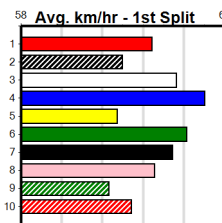

SPORTSBET FINAL

Distance: 525m, Race Type: Mixed 6/7 Final, Total Prizemoney: $9,055

1st: $6,100, 2nd: $1,870, 3rd: $935, 4th: $150

2
6:53PM
(VIC time)

REANNA'S PRIDE (4) should have enough pace to hold the lead and she is very hard to get past when on the arm. TAMMY MCIVOR (8) is a powerful type and she just needs a little luck through the bend. THEEGALA (7) is a nice prospect.

Watchdog Tips: **4** **8** **7** **1** **Bet:** **Win 4**