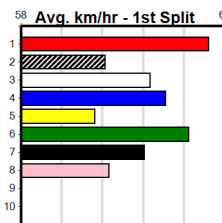

MEADOWS CONFERENCE & EVENTS

Distance: 600m, Race Type: Grade 5, Total Prizemoney: $10,095
1st: $6,800, 2nd: $2,095, 3rd: $1,050, 4th: $150

4

7:34PM

(VIC time)

CINDY'S CHARM (6) can be a tad hard to follow, however she is racing with confidence and she looks very well graded. ASTON HORNET (4) can settle in the top two and he'll give a great sight, while KISS FOR LUCK (1) recorded his PB here from this draw

Watchdog Tips: **6** **4** **1** **2** **Bet:** **Box Quinella 1,4,6 ($10 for 333.33%)**