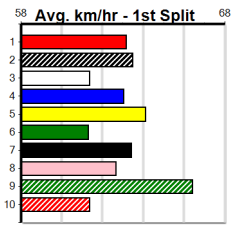

Sale

11

8:00PM

(VIC time)

SPORTSBET SET A DEPOSIT LIMIT

Distance: 435m, Race Type: Grade 5, Total Prizemoney: $2,925
1st: $1,950, 2nd: $600, 3rd: $300, 4th: $75

MALLY BOY (2) is armed with elite pace soon after box rise and he should turn for home with a nice break. JASON ROSE (5) can miss the kick but he should find the rail early and he will be strong in the run home. DR. QUEENIE (8) is more than capable.

Watchdog Tips: **2** **5** **8** **6** **Bet:** **Box Quinella 2,5,8 ($10 for 333.33%)**