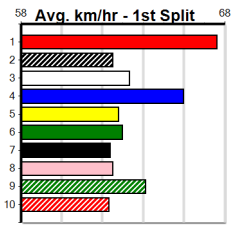

Sale

SALE FARM & EQUINE

Distance: 435m, Race Type: Mixed 4/5, Total Prizemoney: $3,360
1st: $2,250, 2nd: $690, 3rd: $345, 4th: $75

9

7:23PM
(VIC time)

WARM COCKLES (1) is a serious up and comer and he is expected to light up the clock. WHIPPING IT (4) has a nice turn of foot and he can pressure the red for a long way. DR JETHRO (8) is a place hope

Watchdog Tips: **1** **4** **8** **3** **Bet:** **Win 1**