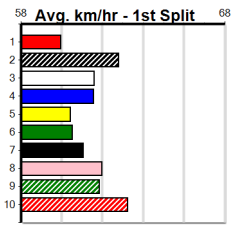

Sale

GRV VICBRED SERIES HT3

Distance: 435m, Race Type: Mixed 6/7 Heat, Total Prizemoney: \$2,925
1st: \$1,950, 2nd: \$600, 3rd: \$300, 4th: \$75

4

5:41PM
(VIC time)

STORMY SECRET (3) showed brilliant mid race pace in his debut win here and he will be even better for the run. HAMISH ROSE (7) has turned in some eye catching performances to date and he is a good anchor for exotics. ELITE DARA (1) has claims