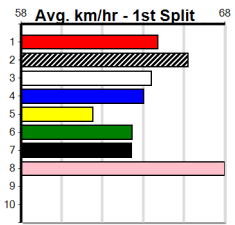

Sale

WELLINGTON LIVESTOCK

Distance: 435m, Race Type: Free For All, Total Prizemoney: $3,360
1st: $2,250, 2nd: $690, 3rd: $345, 4th: $75

7

6:42PM
(VIC time)

SKINNY OLIVE (8) pings the lids for a living and she will be carving out serious time on the arm. DR. UNITED (7) owns a scorching 24.19 PB here and he will dial up the pressure mid race. MARCO ROSE (5) can charge to the line.

Watchdog Tips: **8** **7** **5** **4** **Bet:** **Win 8**