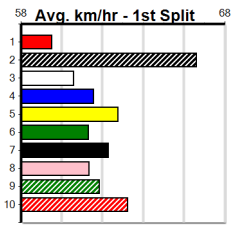

Sale

GRV VICBRED SERIES HT2

Distance: 435m, Race Type: Mixed 6/7 Heat, Total Prizemoney: $2,925
1st: $1,950, 2nd: $600, 3rd: $300, 4th: $75

3

5:23PM
(VIC time)

ZIPPITY ZIPPIN' (5) was a brilliant 24.55 debut winner here and he appears to be a serious prospect. RED ED (2) is showing some promise and he will be in the firing line throughout.

Watchdog Tips:

5

2

6

3

Bet:

Win 5