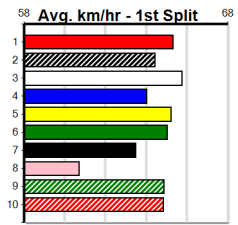

1	2	3	4	5	6	7	8
2	3			1			2
Prize	\$30,095.00						
Best	24.45						
Starts	36-8-6-4						
Trk/Dst	9-3-1-1						
APM	\$5654						

1	2	3	4	5	6	7	8
2	1	1	1	1	1	2	1
Prize	\$20,845.00						
Best	24.59						

Sale

10

7:40PM

(VIC time)

ROSEDALE DRIVE THRU BOTLE SHOP

Distance: 435m, Race Type: Grade 5, Total Prizemoney: \$2,925
1st: \$1,950, 2nd: \$600, 3rd: \$300, 4th: \$75

PIERRE BALE (3) is an extremely versatile chaser and he has the speed to cross and lead throughout. ROCKET BALE (2) has class on his side and he will be in the firing line from the outset. PERCIVAL (1) shows promise