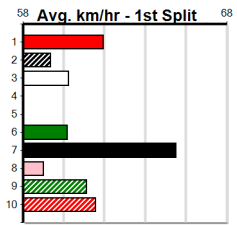

Sale

IRWIN STOCKFEEDS/VAST AGRONOMY

Distance: 435m, Race Type: Maiden, Total Prizemoney: $2,535
1st: $1,680, 2nd: $520, 3rd: $260, 4th: $75

1
4:40PM
(VIC time)

RADIANT GLOW (2) was well supported in her luckless debut run here and she is expected to make amends this time around. THORKILDSEN (7) was far from disgraced when placed on debut at Warragul and he can settle on the speed. SONGKRAN (6) has claims

Watchdog Tips: **2** **7** **6** **4** **Bet:** **Win 2**