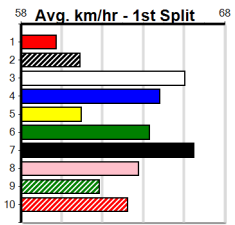

Sale

GRV VICBRED SERIES HT1

Distance: 435m, Race Type: Mixed 6/7 Heat, Total Prizemoney: $2,925
1st: $1,950, 2nd: $600, 3rd: $300, 4th: $75

2

5:05PM
(VIC time)

EXTREME AVENGER (3) showed plenty of promise in her first prep and she is expected to fire fresh. STOJANOVIC (4) was never headed in his debut win at Shepparton and he will be prominent throughout. CHICKEN BURGER (1) has the right draw.

Watchdog Tips: **3** **4** **1** **2** **Bet:** **Win 3**