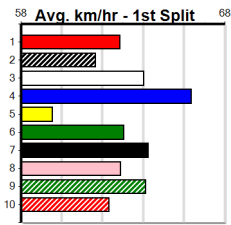

Sale

12

8:20PM

(VIC time)

SPORTSBET SAME RACE MULTI

Distance: 435m, Race Type: Grade 5, Total Prizemoney: \$2,925
1st: \$1,950, 2nd: \$600, 3rd: \$300, 4th: \$75

LAKEVIEW ROSIE (3) is a classy type when on song and she should be primed to fire fresh. MR. WALLACE (2) has a great record here and he will dial up the pressure mid race. BLUE CHASER (1) has the good draw.