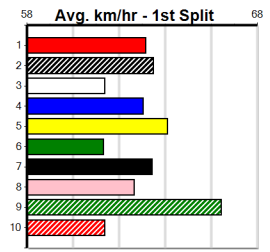

Sale
11
8:00PM
(VIC time)

SPORTSBET SET A DEPOSIT LIMIT

Distance: 435m, Race Type: Grade 5, Total Prizemoney: $2,925
1st: $1,950, 2nd: $600, 3rd: $300, 4th: $75

Watchdog Tips: ☐ ☐ ☐ ☐ ☐ Bet:

Form Box Wgt Dist Track Date Time BON Margin 1st/2nd (Time) PIR Checked Comment W/R Split 1 S/P Grade

1 ELARA BALE (NSW)[5]
BK Bitch Jan-22 Sire: FERAL FRANKY Dam: DYNA DANNA Trainer: Robert Camilleri (Lara)
Owner(s): B Wheeler
Winning Distances: < 300m (0) 300 - 399m (1) 400 - 499m (4) 500 - 599m (0) 600 - 699m (0) > 700m (0)
Winning Weights: 26.2(3) 26.3(1) 26.7(1)

1st	2nd	3rd	4th	5th	6th	7th	8th
1st (1) 26.7 450 WBL R8 29-Apr-24 25.64 25.64 2.75L MIGHTY THANOS (25.82) Q/111 . . . . . 6.71 $1.80 5							
4th (3) 26.8 450 BAL R6 04-May-24 25.76 25.21 1.5L FENTONS RISE (25.66) M/453 . . . . . 6.82 $3.20 5							
5th (5) 26.5 450 WBL R8 13-May-24 26.12 25.66 7.00L STORM KEY (25.66) M/676 . . . . . 6.92 $2.70 5							
3rd (4) 26.2 395 TRA R7 03-Jun-24 23.24 22.68 5.50L PEPPER KADE (22.87) M/444 . . . . . 3.98 $3.10 5							
1st (2) 26.3 390 SHP R11 13-Jun-24 22.18 22.17 4.50L KEN MASTERS (22.49) Q/111 . . . . . 8.46 $2.90 T3-5							
7th (3) 26.7 410 HOR R8 18-Jun-24 24.23 23.08 14.00 OVER ACHIEVER (23.26) M/76 . . . . . 10.98 $15.40 X45							
3rd (6) 26.7 435 SLE R10 03-Jul-24 25.18 24.41 0.75L BRAEMAR ELSIE (25.14) S/644 . . . . . 5.44 $7.70 5NP							
5th (4) 26.9 410 HOR R6 09-Jul-24 23.81 22.97 7.50L LEGGETT BALE (23.31) M/66 . . . . . 10.85 $11.20 5							

Last 3 wins NOT included above

1st (8) 26.2 450 WBL R1 29-Jan-24 25.86 25.58 6.50L WALKING TORA (26.31) Q/311 . . . . . 6.81 $1.60 M
1st (4) 26.2 400 WGL R10 15-Feb-24 22.75 22.72 1.25L NO CHARGE (22.84) M/22 . . . . . 8.61 $3.50 T3-7
1st (5) 26.2 450 TRA R5 19-Feb-24 25.33 25.33 2.75L HUNTER MCCRAE (25.52) M/221 . . . . . 6.65 $2.90 T3-RW

Box History

Bx	1st	2nd	3rd	4th	5th	6th	7th	8th
1	1	1	1	1				
2	1			2		1		
3				2			1	
4	1		1		1			
5	1		1	1	1	1		
6		1	3					
7								
8	1				1	1		

Prize Best Starts Trk/Dts APM $7115.00 NBT 25-5-1-6 5-0-0-2 3598