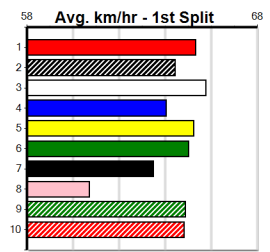

Sale
10
7:40PM
(VIC time)

ROSEDALE DRIVE THRU BOTLE SHOP

Distance: 435m, Race Type: Grade 5, Total Prizemoney: $2,925
1st: $1,950, 2nd: $600, 3rd: $300, 4th: $75

Watchdog Tips: ☐ ☐ ☐ ☐ ☐

Bet: ☐

1

PERCIVAL [5]
BK Dog Jan-22 Sire: ZAMBORA BROCKIE Dam: BESSIE'S DAISY Trainer: Billy Stockdale (Fulham)
Owner(s): S Stockdale
Winning Distances: < 300m (0) 300 - 399m (2) 400 - 499m (1) 500 - 599m (0) 600 - 699m (0) > 700m (0)
Winning Weights: 29.6(1) 29.8(1) 30.0(1)

2nd	4th	5th	TRA	R1	Date	Time	BOB	Margin	1st/2nd (Time)	PIR	Checked	Comment	WR	Split 1	S/P	Grade
2nd (4)	29.6	350	TRA	R1	07-Jun-24	20.29	19.65	2.25L	ZULU WOLF (20.14)	M/12	.	.	.	6.66	$8.00	M
1st (4)	29.8	350	TRA	R1	12-Jun-24	20.12	19.75	1.5L	GOT FLAIR (20.20)	Q/11	.	SW	.	6.68	$2.60	M
1st (7)	30.0	350	TRA	R2	21-Jun-24	19.98	19.98	4.00L	RIO WHIZZER (20.26)	M/111	.	.	.	6.65	$4.10	X67
2nd (8)	29.4	400	WGL	R2	02-Jul-24	23.40	22.51	4.25L	HERE HUGO (23.10)	M/22	.	.	.	8.56	$2.60	X67H
1st (2)	29.6	400	WGL	R4	09-Jul-24	23.18	22.52	0.025	ELENA'S JEBRYNAH (23.18)	M/11	.	.	.	8.41	$10.20	X67F
5th (6)	29.8	435	SLE	R5	17-Jul-24	25.00	24.54	5.00L	DR. ANGELO (24.66)	M/112	.	.	.	5.25	$8.10	5

Last 3 wins NOT included above

Box History

Bx	1st	2nd	3rd	4th	5th	6th	7th	8th
1								
2	1							
3								
4	1	1						
5								
6					1			
7	1							
8		1						

Prize Best	$8000.00
Starts	NBT
Trk/Dts	6-3-2-0
APM	1-0-0-0
	6560

2

ROCKET BALE (NSW)[5]
RF Dog Apr-21 Sire: FERAL FRANKY Dam: DYNA CARMEN Trainer: Robert Camilleri (Lara)
Owner(s): B Wheeler
Winning Distances: < 300m (0) 300 - 399m (2) 400 - 499m (11) 500 - 599m (3) 600 - 699m (0) > 700m (0)
Winning Weights: 31.9(1) 32.0(1) 32.2(1) 32.3(2) 32.4(1) 32.5(1) 32.6(1) 32.8(1) 32.9(2) 33.0(1) 33.1(2) 33.4(1) 33.5(1)

3rd	5th	6th	7th	8th	SLE	R10	Date	Time	BOB	Margin	1st/2nd (Time)	PIR	Checked	Comment	WR	Split 1	S/P	Grade
3rd (3)	33.1	500	BEN	R6	17-May-24	28.30	28.08	3.25L	PEPPER RUSH (28.08)	M/333	.	.	.	6.52	$9.10	X45		
2nd (1)	32.3	435	SLE	R10	02-Jun-24	24.57	24.37	3.00L	BLACK VIPER (24.37)	M/222	.	.	.	5.32	$2.20	5		
7th (8)	32.5	435	SLE	R7	09-Jun-24	25.26	24.34	8.50L	QUENARA BALE (24.68)	S/757	.	.	.	5.46	$4.40	X45		
7th (3)	32.4	435	SLE	R10	16-Jun-24	25.16	24.37	9.50L	COLLINDA RISE (24.50)	M/777	.	.	.	5.34	$2.50	5		
3rd (5)	32.1	390	WBL	R10	27-Jun-24	22.17	22.05	1.75L	WERRIS BALE (22.05)	S/53	.	.	.	8.84	$3.70	5		
3rd (4)	32.1	515	SAP	R11	01-Jul-24	30.39	29.44	4.75L	SOUTHERN LAW (30.07)	M/2233	.	.	.	5.16	$2.20	5		
1st (1)	32.3	510	SLE	R11	07-Jul-24	29.17	28.89	0.50L	GALLOPING SUZIE (29.19)	M/111	.	.	.	9.25	$1.50	5		
5th (4)	32.4	510	SLE	R8	14-Jul-24	29.17	28.71	7.00L	ZARA MARNIE (28.71)	M/555	.	.	.	9.32	$8.30	X45		

Last 3 wins NOT included above

Box History

Bx	1st	2nd	3rd	4th	5th	6th	7th	8th
1	3	2		3		1		
2	1	5						
3		1	2				2	
4	3	2	1	2	1	1	1	1
5	3		1	1	1			
6		2	1	2		1		
7	4		1	1				1
8	2	2	2					1

Prize Best	$63500.00
Starts	NBT
Trk/Dts	57-16-14-8
APM	8-0-2-2
	15914