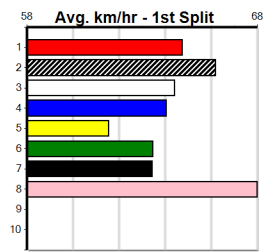

Sale
7
6:42PM
(VIC time)

WELLINGTON LIVESTOCK

Distance: 435m, Race Type: Free For All, Total Prizemoney: $3,360
1st: $2,250, 2nd: $690, 3rd: $345, 4th: $75

Watchdog Tips:

Bet:

Form Box Wgt Dist Track Date Time BON Margin 1st/2nd (Time) PIR Checked Comment W/R Split 1 S/P Grade

1 BIG TIMBER [4]

BK Dog Aug-21 Sire: ORSON ALLEN Dam: ZIPPING POPPY
Owner(s): Eye Candy (SYN), C Wilk, K Gorman
Trainer: Christian Wilk (Tanjil South)
Winning Distances: < 300m (0) 300 - 399m (8) 400 - 499m (4) 500 - 599m (1) 600 - 699m (0) > 700m (0)
Winning Weights: 30.2(1) 30.3(1) 30.6(1) 30.9(1) 31.1(1) 31.2(1) 31.6(2) 32.2(1) 32.3(1) 32.6(2) 32.8(1)

Box	1st	2nd	3rd	4th	5th	6th	7th	8th
1	2	3	1	1	1	2	1	
2	4	1			4	2		
3	1	2		2				
4	3	2		2			1	
5		1		1	2	1	1	1
6	1	1	1	3	1	1		1
7	2	2	1	1	1	1		
8		1	2	1			2	

Prize Best Starts Trk/Dts APM: $32655.00, 24.58(3)-31/3/24, 67-13-13-5, 9-1-2-0, 11273

2 SMOOTH CRIMINAL [4]

F Dog Oct-21 Sire: CATCH THE THIEF Dam: VELOCITY ANIFRID
Owner(s): D Johnston
Trainer: Dawn Johnston (Toongabbie)
Winning Distances: < 300m (0) 300 - 399m (0) 400 - 499m (9) 500 - 599m (2) 600 - 699m (0) > 700m (0)
Winning Weights: 31.5(2) 31.7(2) 31.8(2) 32.1(2) 32.2(2) 32.3(1)

Box	1st	2nd	3rd	4th	5th	6th	7th	8th
1								
2	3	1	1	1				1
3	1	1	1	1	2			
4	1	1	1	1	1			1
5	2	2		1	1	1		
6			1	1				
7			1	1	2		1	1
8	4	1		1				

Prize Best Starts Trk/Dts APM: $30755.00, 24.47(2)-7/11/23, 39-11-5-5, 5-1-0-2, 9224

3 DR. MARSHAL [4]

BD Dog May-22 Sire: FERAL FRANKY Dam: DR. MUMMA
Owner(s): DOCTORS KENNELS (SYN), J McMahon, J Gill
Trainer: Marcus McMahon (Darriman)
Winning Distances: < 300m (0) 300 - 399m (2) 400 - 499m (4) 500 - 599m (0) 600 - 699m (0) > 700m (0)
Winning Weights: 37.4(1) 37.5(1) 37.7(1) 37.9(2) 38.3(1)

Box	1st	2nd	3rd	4th	5th	6th	7th	8th
1								
2					1	1		
3								1
4	3	2						
5	1	3		1				
6	1							
7	1							
8				1				

Prize Best Starts Trk/Dts APM: $14770.00, 24.38(5)-28/1/24, 18-6-5-0, 12-4-4-0, 8948

4 MYALL SANDY [4]

BK Bitch Jan-22 Sire: BEAST UNLEASHED Dam: SPOT ON CINTA
Owner(s): Yacaaba (SYN), J Risk, R Gilmore, S Risk
Trainer: Judith Risk (Kilmany)
Winning Distances: < 300m (0) 300 - 399m (3) 400 - 499m (5) 500 - 599m (0) 600 - 699m (0) > 700m (0)
Winning Weights: 26.0(1) 26.5(1) 26.6(1) 26.8(2) 26.9(2) 27.5(1)

Box	1st	2nd	3rd	4th	5th	6th	7th	8th
1	1							
2		1	1					1
3								
4	3	2						
5	1	1		1	1			
6	2	1			1			
7		2	1	1	1			
8	2		2	1				

Prize Best Starts Trk/Dts APM: $24981.88, 24.38(8)-14/2/24, 25-8-5-3, 8-4-1-0, 13282

5 MARCO ROSE [3]

BK Dog Dec-21 Sire: ZACK MONELLI Dam: ROSE ROSE
Owner(s): S Chignell
Trainer: Jeffrey Chignell (Rosedale)
Winning Distances: < 300m (0) 300 - 399m (1) 400 - 499m (9) 500 - 599m (0) 600 - 699m (0) > 700m (0)
Winning Weights: 32.7(1) 32.8(1) 33.3(2) 33.9(2) 34.1(1) 34.2(1) 34.4(1) 34.6(1)

Box	1st	2nd	3rd	4th	5th	6th	7th	8th
1	2						1	1
2	1	1	2	1	3			1
3			1	1	2			
4	1	4		3	1	1		
5	2	1			1			1
6	1		1	1	1			
7	3			1				
8		3	2	1		1	1	

Prize Best Starts Trk/Dts APM: $26950.00, 24.43(7)-3/3/24, 48-10-4-11, 17-5-0-3, 13442