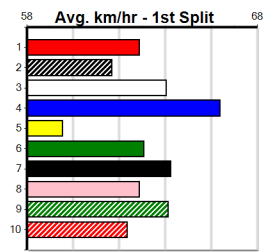

Sale
12
8:20PM
(VIC time)

SPORTSBET SAME RACE MULTI

Distance: 435m, Race Type: Grade 5, Total Prizemoney: $2,925
1st: $1,950, 2nd: $600, 3rd: $300, 4th: $75

Watchdog Tips: ☐ ☐ ☐ ☐ ☐

Bet: ☐

1

BLUE CHASER [5]
BE Dog Sep-21 Sire: NOLEN Dam: MUZA'S ANGEL
Owner(s): Y Andrews Trainer: Yvonne Andrews (Kilmany)
Winning Distances: < 300m (0) 300 - 399m (4) 400 - 499m (3) 500 - 599m (0) 600 - 699m (0) > 700m (0)
Winning Weights: 29.9(1) 30.0(1) 30.3(1) 30.5(1) 31.0(2) 31.2(1)

Box	1st	2nd	3rd	4th	5th	6th	7th	8th
1	2	3	1	1	1	1	1	
2	1	1	2	4	2			
3	2	1	2			2		
4		1	3	3	1	3	1	
5		1					2	2
6	1	1	1	1	1	1	1	1
7	1			1	3	2	2	
8			1	2		1		1

Prize Best Starts Trk/Dts APM: $14510.00, 24.67(1)-27/5/24, 64-7-5-8, 10-1-0-1, 4754

2

MR. WALLACE [5]
BK Dog May-20 Sire: UNLAWFUL ENTRY Dam: BARONESS JILL
Owner(s): C Johannsen Trainer: Elaine Johannsen (Devon Meado)
Winning Distances: < 300m (0) 300 - 399m (1) 400 - 499m (10) 500 - 599m (1) 600 - 699m (0) > 700m (0)
Winning Weights: 31.6(2) 32.7(1) 33.4(1) 33.6(1) 34.0(1) 34.4(1) 34.6(1) 34.7(3) 34.8(1)

Box	1st	2nd	3rd	4th	5th	6th	7th	8th
1	3	2	4	3	4	2	1	1
2	3	1	1	2	2	1	1	1
3		1	3	1	2	2	1	2
4	2	4	4	3	3	1	1	
5		2	3		4		3	
6	2	3		1		2	2	
7	2	4	3	2			1	
8	3	3	4	3	1		1	

Prize Best Starts Trk/Dts APM: $42612.86, 24.64(4)-25/2/24, 110-12-22-22, 33-4-6-5, 7229

3

LAKEVIEW ROSIE [5]
F Bitch Nov-20 Sire: BERNARDO Dam: LAKEVIEW MAISEY
Owner(s): Lakeview kennels (SYN), L Whelan, M Whelan, P Whelan Trainer: Luke Whelan (Metung)
Winning Distances: < 300m (0) 300 - 399m (0) 400 - 499m (4) 500 - 599m (2) 600 - 699m (0) > 700m (0)
Winning Weights: 29.5(2) 29.6(1) 29.8(1) 30.4(1) 30.5(1)

Box	1st	2nd	3rd	4th	5th	6th	7th	8th
1	1				1			1
2	1	1		1		1		1
3		1						1
4	1		2	2	2		1	
5	1	1	2	1			1	
6	1			3		2		
7	2		2	1	1	2		
8		1	1	1	1			2

Prize Best Starts Trk/Dts APM: $26925.00, NBT, 44-6-4-6, 3-0-0-0, 2635

4

TWINKLE TOES TEX (NSW)[5]
BE Dog Sep-21 Sire: BEAST UNLEASHED Dam: OSCAR'S ALIBI
Owner(s): G Milsom Trainer: Brad Sands (Pakenham)
Winning Distances: < 300m (0) 300 - 399m (3) 400 - 499m (2) 500 - 599m (0) 600 - 699m (0) > 700m (0)
Winning Weights: 32.0(1) 32.1(2) 32.2(1) 32.5(1)

Box	1st	2nd	3rd	4th	5th	6th	7th	8th
1	1							1
2				1	1			
3		1			1			
4	1				1	1		1
5		1			2		1	1
6		1	1					
7	2	1						
8	1			1				

Prize Best Starts Trk/Dts APM: $10050.00, FSH, 21-5-4-1, 0-0-0-0, 4045

5

DR. SPOKES [5]
BE Dog Jul-20 Sire: AUSSIE INFRARED Dam: MIRIAM
Owner(s): DOCTORS KENNELS (SYN), J McMahon, J Gill Trainer: Kimberley McMahon (Darriman)
Winning Distances: < 300m (0) 300 - 399m (1) 400 - 499m (5) 500 - 599m (3) 600 - 699m (0) > 700m (0)
Winning Weights: 30.0(1) 31.2(1) 32.3(1) 32.4(1) 33.2(2) 33.3(1) 34.4(1) 34.6(1)

Box	1st	2nd	3rd	4th	5th	6th	7th	8th
1	3	2	1	1	1	2		
2	2	4	4	4	3		1	
3		1	2	1	1		1	
4	1	2	1	3	2		1	
5	1	3	1			1		
6	3	1		3	2	3	1	
7	1	2	1	1	1	1	1	
8			1	3	1	4	1	

Prize Best Starts Trk/Dts APM: $34394.25, 24.60(1)-24/4/24, 76-9-13-10, 17-2-2-3, 5796