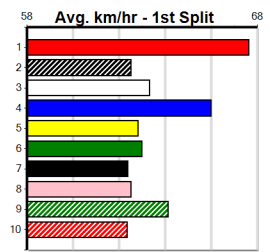

Sale
9
7:22PM
(VIC time)

SALE FARM & EQUINE

Distance: 435m, Race Type: Mixed 4/5, Total Prizemoney: $3,360
1st: $2,250, 2nd: $690, 3rd: $345, 4th: $75

Watchdog Tips:

Bet:

Form Box Wgt Dist Track Date Time BON Margin 1st/2nd (Time) PIR Checked Comment W/R Split 1 S/P Grade

1 WARM COCKLES [5]

BK Dog May-22 Sire: FERNANDO BALE Dam: MA'S PLUM JAM
Owner(s): D Burnett
Trainer: David Burnett (Little River)
Winning Distances: < 300m (0) 300 - 399m (0) 400 - 499m (1) 500 - 599m (4) 600 - 699m (0) > 700m (0)
Winning Weights: 28.3(1) 28.6(1) 28.8(2) 28.9(1)

ST	(-)	29.2	400	GEL	16-Apr-24	22.27	0.01L	Trial Cleared	Q/11	1of4	8.35	ST
ST	(-)	29.2	515	SAP	21-Apr-24	29.35	3.25L	Trial Cleared	M/11	1of4	5.03	ST
2nd	(8)	29.3	460	GEL	R6 26-Apr-24	25.86	25.57	0.50L BRUCE'S SHOUT (25.83)	M/432		6.63	$2.80 5
1st	(1)	28.9	520	BGC	R6 02-May-24	29.86	29.65	2.75L SAANVI (30.06)	11	11	5.51	$3.90 SH
7th	(8)	29.0	520	BGC	R8 09-May-24	30.73	30.03	7.50L SUPER SCRUB (30.21)	46	46	5.58	$4.60 GRP3
4th	(1)	29.2	520	BGC	R11 30-May-24	30.29	29.72	6.00L TATTOOED (29.88)	64	64	5.61	$4.40 SH
6th	(3)	29.1	460	WGL	R7 06-Jun-24	28.06	25.66	6.00L CHAMPAGNE CUDDLE	M/344		6.57	$5.20 SH
3rd	(2)	29.1	525	MEA	R9 13-Jul-24	30.56	29.89	0.75L TULLY LUNA (30.52)	Q/3211		5.17	$4.90 SH

Last 3 wins NOT included above

1st	(7)	28.6	525	MEA	R2 17-Feb-24	30.31	29.53	3.00L RECYCLED (30.52)	M/1111	SW	5.15	$3.00 MSF
1st	(3)	28.8	525	MEA	R2 24-Feb-24	29.94	29.71	2.75L RECYCLED (30.13)	M/1111	SW	5.10	$6.80 MF
1st	(3)	28.8	460	WGL	R3 02-Apr-24	25.73	25.54	1.75L CANYA VANQUISH (25.85)	Q/111		6.44	$2.40 RWH

Box History

Bx	1st	2nd	3rd	4th	5th	6th	7th	8th
1	1							
2			1					
3	2					1		
4								
5	1							
6				1				
7	1	1			1			
8		1					1	

Prize Best	$49485.00
Starts	FSH
Trk/Dts	13-5-2-1
APM	0-0-0-0
	18728