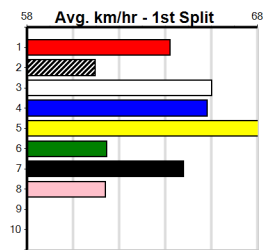

AG WAREHOUSE/NKB FARMS

Distance: 510m, Race Type: Mixed 4/5, Total Prizemoney: \$3,875
1st: \$2,600, 2nd: \$800, 3rd: \$400, 4th: \$75

Watchdog Tips:

Bet:

Form Box	Wgt	Dist	Track	Date	Time	BON	Margin	1st/2nd (Time)	PIR	Checked	Comment	WR	Split 1	S/P	Grade
----------	-----	------	-------	------	------	-----	--------	----------------	-----	---------	---------	----	---------	-----	-------