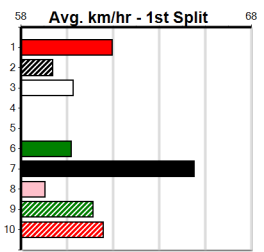

Sale
1
4:40PM
(VIC time)

IRWIN STOCKFEEDS/VAST AGRONOMY

Distance: 435m, Race Type: Maiden, Total Prizemoney: $2,535
1st: $1,680, 2nd: $520, 3rd: $260, 4th: $75

Watchdog Tips: ☐ ☐ ☐ ☐ ☐ Bet:

Form Box	Wgt	Dist	Track	Date	Time	BON	Margin	1st/2nd (Time)	PIR	Checked	Comment	WR	Split 1	S/P	Grade	
1	SOMERTON JUNE [M]															
	BK	Bitch		Dec-22		Sire: MY REDEEMER			Dam: SOMERTON ROSE			Trainer: Michael Delaney (Cobains)				
	Owner(s): M Delaney															
	Winning Distances: < 300m (0) 300 - 399m (0) 400 - 499m (0) 500 - 599m (0) 600 - 699m (0) > 700m (0)															
	Winning Weights:															
	4th (6)	23.7	435	SLE	R1	19-Jun-24	25.45	24.41	7.00L COLLINDA LAW (24.97)	M/244				5.37	$4.40	M
	7th (5)	23.6	435	SLE	R1	23-Jun-24	25.95	24.37	14.00 HE'S A ROCK (25.01)	Q/467				5.28	$50.60	MH
	5th (3)	23.7	435	SLE	R1	26-Jun-24	25.67	24.20	9.50L CHECK IT OUT (25.01)	M/335				5.44	$6.00	M
	Last 3 wins NOT included above															
	Box History															

2	RADIANT GLOW [M]															
	BD	Bitch		Jun-22		Sire: SUPERIOR PANAMA			Dam: COSMIC KATIE			Trainer: Dawn Johnston (Toongabbie)				
	Owner(s): FOUR FROTHYS (SYN), G Pask, J Baxter, G Pask															
	Winning Distances: < 300m (0) 300 - 399m (0) 400 - 499m (0) 500 - 599m (0) 600 - 699m (0) > 700m (0)															
	Winning Weights:															
	8th (1)	24.5	435	SLE	R1	30-Jun-24	26.84	24.46	30.00 PARUMBA DAWN (24.77)	M/788		V7		5.49	$3.10	M
	Last 3 wins NOT included above															
	Box History															
	Prize Best Starts Trk/Dts APM															

3	LAKEVIEW APRIL [M]															
	WBE	Bitch		Sep-21		Sire: FERNANDO BALE			Dam: LAKEVIEW GRACE			Trainer: Michelle Wilkins (Giffard West)				
	Owner(s): M Wilkins															
	Winning Distances: < 300m (0) 300 - 399m (0) 400 - 499m (0) 500 - 599m (0) 600 - 699m (0) > 700m (0)															
	Winning Weights:															
	5th (8)	28.7	395	TRA	R2	13-May-24	23.19	22.53	9.50L IRON TYSON (22.55)	M/334				3.91	$8.50	M
	2nd (3)	28.3	435	SLE	R1	27-May-24	25.17	24.27	0.50L FREEDOM GIRL (25.15)	M/233				5.35	$4.50	M
	6th (4)	28.4	510	SLE	R1	05-Jun-24	30.05	28.49	14.00 ROUGH GEM (29.08)	M/777				9.89	$12.10	M
	6th (8)	28.5	510	SLE	R2	19-Jun-24	29.98	28.97	10.00 EARN A ZACK (29.29)	M/677				9.65	$12.10	M
	6th (7)	28.3	460	WGL	R2	27-Jun-24	26.96	26.09	5.50L AXEL'S RADAR (26.58)	Q/115				6.58	$31.20	M
2nd (6)	28.2	350	TRA	R1	08-Jul-24	20.32	19.86	1.00L VIC ROSE (20.25)	M/54				6.90	$4.00	M	
3rd (6)	28.0	435	SLE	R1	14-Jul-24	25.31	24.43	4.00L CHALUPA BATMAN (25.03)	M/566				5.48	$40.20	M	
3rd (3)	28.2	510	SLE	R3	17-Jul-24	29.57	28.91	3.25L MADALIA TIPPER (29.36)	M/444				9.54	$82.40	RW	
Last 3 wins NOT included above																
Box History																
Prize Best Starts Trk/Dts APM																

4	LILY LALA [M]															
	BK	Bitch		Nov-22		Sire: AUSSIE INFRARED			Dam: LITTLE TUBBSY			Trainer: Ronald Winter (Denison)				
	Owner(s): T Dales															
	Winning Distances: < 300m (0) 300 - 399m (0) 400 - 499m (0) 500 - 599m (0) 600 - 699m (0) > 700m (0)															
	Winning Weights:															
	3rd (5)	25.4	350	TRA	R3	05-Jul-24	20.40	19.49	5.50L OUR IVIE ROSE (20.03)	M/44				6.91	$4.80	M
	Last 3 wins NOT included above															
	Box History															
	Prize Best Starts Trk/Dts APM