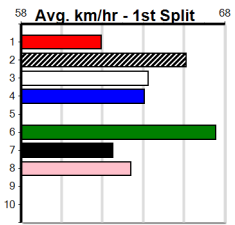

12

2:34PM

(VIC time)

Distance: 300m, Race Type: Grade 5, Total Prizemoney: $2,925
1st: $1,950, 2nd: $600, 3rd: $300, 4th: $75

Watchdog Tips: 0 0 0 0 Bet: .