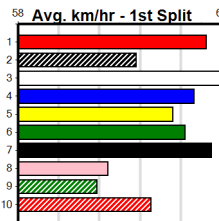

Healesville

SPORTSBET FINAL (1-4 WINS)

Distance: 300m, Race Type: Restricted Win Final, Total Prizemoney: $3,360

1st: $2,250, 2nd: $690, 3rd: $345, 4th: $75

5

12:14PM

(VIC time)

Watchdog Tips:

0 0 0 0

Bet: