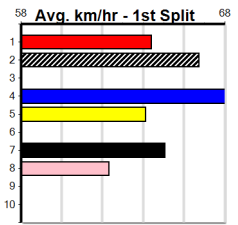

JVDM GREEN LIGHT ON PODCAST

Distance: 300m, Race Type: Mixed 4/5, Total Prizemoney: $3,360
1st: $2,250, 2nd: $690, 3rd: $345, 4th: $75

4

11:57AM

(VIC time)

Watchdog Tips:

0 0 0 0

Bet:

Form	Box	Weight	Dist	Track	Date	Time	BON	Margin	1st/2nd (Time)	PIR	Checked	Comment	W/R	Split 1	S/P	Grade

1 GLORIOUS GLORY [4]
WBD B Aug-21 ORSON ALLEN GLORIOUS
Trainer: Geoff Smith (Mill Park)
2nd (7) 30.5 400 GEL R6 18-Jun-24 22.71 22.63 1.25LMR. BLUE (22.63) M/22 . SW . 8.42 $2.60 X45
3rd (4) 30.9 400 GEL R10 22-Jun-24 23.12 22.83 2.50LSPRING BRUMBY (22.95) M/43 . . . 8.81 $3.00 5
6th (6) 30.5 400 GEL R12 25-Jun-24 22.99 22.50 7.00LCUBAN CIGAR (22.50) M/66 . 22.50 8.72 $2.80 5
1st (7) 30.8 300 HVL R12 07-Jul-24 16.92 16.75 2.00LDELIGHTFUL (17.06) Q/1 . . . 3.91 $12.00 5
Owner(s): G Smith

Winning Boxes

1	2	3	4	5	6	7	8
1	1	1		3	1	1	1
Prize	$13,310.00						
Best	16.68						
Starts	36-9-2-5						
Trk/Dst	7-2-0-0						
APM	$5310						

2 SWEET ZANDRA [5]
DKBD B May-22 FERAL FRANKY SWEET SUZIE
Trainer: Phillip Tanti (Kings Park)
2nd (2) 28.7 407 ROC R10 19-Apr-24 23.56 23.48 0.75LBLUE OCEAN VIEW (23.50) 8.82 $4.20 B8
2nd (3) 28.2 407 ROC R7 26-Apr-24 23.70 23.20 2.25LFARMOR ICONIC (23.53) 9.05 $3.40 O
4th (5) 28.1 425 BEN R11 31-May-24 24.85 23.72 7.50LWHERE'S WALTER (24.35) M/112 . . . 6.52 $11.10 5
5th (7) 28.1 390 SHP R4 24-Jun-24 22.40 21.92 2.50LFAIRTRADE MARJEN (22.23) M/11 . . . 8.47 $11.30 5
Owner(s): C Davis

Winning Boxes

1	2	3	4	5	6	7	8
2	2	1		1	1		
Prize	$19,805.00						
Best	FSH						
Starts	27-7-8-3						
Trk/Dst	0-0-0-0						
APM	$7788						

3 *** VACANT BOX ***
Trainer:
Owner(s):

Winning Boxes

1	2	3	4	5	6	7	8
Prize							
Best							
Starts							
Trk/Dst							
APM							

4 MAJOR CYCLONE [5]
WBK D Oct-19 MEPUNGA BLAZER MAJOR SPOILS
Trainer: Brian Hodgson (Smythesdale)
1st (2) 34.0 300 HVL R12 16-Jun-24 16.88 16.69 0.25LCYBERTRUCK (16.89) M/1 . SW . 3.94 $17.60 VET
4th (8) 33.8 300 HVL R9 23-Jun-24 16.89 16.69 2.25LSPOT FOX (16.75) M/4 . . . 4.00 $18.90 X45
3rd (2) 34.0 300 HVL R4 07-Jul-24 16.89 16.75 2.00LRAPIDFIRE GIRL (16.75) M/4 . . . 3.95 $5.40 X45
6th (7) 34.0 300 HVL R4 14-Jul-24 17.27 16.69 6.00LCHALLIS CANDY (16.85) S/6 . . . 4.11 $5.60 X45
Owner(s): B Dowler

Winning Boxes

1	2	3	4	5	6	7	8
	3	3	3	1	3	1	6
Prize	$48,895.00						
Best	16.57						
Starts	75-20-10-15						
Trk/Dst	34-6-4-9						
APM	$8431						

5 MY BOY ROBERT [4]
WF D Feb-21 FERNANDO BALE LITTLE TUBBSY
Trainer: Billy Galea (Rockbank)
4th (7) 29.8 390 BAL R5 03-Jul-24 23.04 22.02 10.00LNO RIGHT TURNS (22.36) M/54 . . . 8.73 $15.50 5H
4th (4) 30.4 300 HVL R4 07-Jul-24 17.01 16.75 3.75LRAPIDFIRE GIRL (16.75) M/5 . . . 3.98 $3.40 X45
3rd (3) 30.0 390 BAL R11 10-Jul-24 22.35 21.82 1.25LASTON AURELIA (22.26) M/11 . . . 8.47 $8.40 5
8th (3) 30.3 390 BAL R12 17-Jul-24 23.26 21.95 13.00LASTON SHEERAN (22.37) M/58 . . . 8.67 $5.50 5
Owner(s): C Fahey

Winning Boxes

1	2	3	4	5	6	7	8
1		4		1	1	2	1
Prize	$36,595.00						
Best	16.66						
Starts	40-10-7-7						
Trk/Dst	5-1-1-2						
APM	$7220						

6 *** VACANT BOX ***
Trainer:
Owner(s):

Winning Boxes

1	2	3	4	5	6	7	8
Prize							
Best							
Starts							
Trk/Dst							
APM