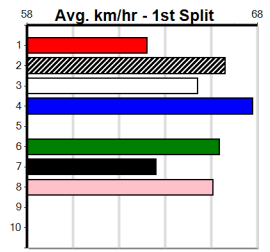

Winning Weights:                      Box History

Warragul

11  
10:09PM

(VIC time)

SHIMA SHINE AT STUD

Distance: 400m, Race Type: Free For All, Total Prizemoney: \$3,360  
1st: \$2,250, 2nd: \$690, 3rd: \$345, 4th: \$75