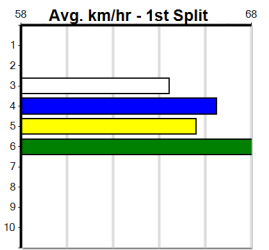

Warragul

1

6:42PM

(VIC time)

SPORTSBET GO THE BLUE DOG

Distance: 400m, Race Type: Maiden, Total Prizemoney: $2,535
1st: $1,680, 2nd: $520, 3rd: $260, 4th: $75

Watchdog Tips: ☐ ☐ ☐ ☐ ☐ Bet:

Form Box	Wgt	Dist	Track	Date	Time	BON	Margin	1st/2nd (Time)	PIR	Checked	Comment	WR	Split 1	S/P	Grade

1

HIGHLAND DUKE [M]
BK Dog Oct-22 Sire: JUNGLE DEUCE Dam: EBBY BRAE Trainer: David Kerr (Caldermeade)
Owner(s): M Drysdale
Winning Distances: < 300m (0) 300 - 399m (0) 400 - 499m (0) 500 - 599m (0) 600 - 699m (0) > 700m (0)
Winning Weights:

Bx	1st	2nd	3rd	4th	5th	6th	7th	8th
1								
2								
3								
4								
5								
6								
7								
8								

Last 3 wins NOT included above

Prize Best								$0
Starts								FSH 0-0-0-0
Trk/Dts								0-0-0-0
APM								0

2

PAW LEON (NSW)[M]
RF Dog Nov-22 Sire: FERAL FRANKY Dam: DYNA WINTER Trainer: Mark Delbridge (Balliang)
Owner(s): B Wheeler
Winning Distances: < 300m (0) 300 - 399m (0) 400 - 499m (0) 500 - 599m (0) 600 - 699m (0) > 700m (0)
Winning Weights:

Bx	1st	2nd	3rd	4th	5th	6th	7th	8th
1								
2								
3								
4								
5								
6								
7								
8								

Last 3 wins NOT included above

Prize Best								$0
Starts								FSH 0-0-0-0
Trk/Dts								0-0-0-0
APM								0

3

TINKER LEE [M]
BD Dog Jan-22 Sire: FERNANDO BALE Dam: TINKER MARY Trainer: Craig Burns (Balliang)
Owner(s): Burns Racing (SYN), C Burns, J Burns
Winning Distances: < 300m (0) 300 - 399m (0) 400 - 499m (0) 500 - 599m (0) 600 - 699m (0) > 700m (0)
Winning Weights:

Bx	1st	2nd	3rd	4th	5th	6th	7th	8th
1								
2		1						
3								
4								
5								
6								
7								
8								

Last 3 wins NOT included above

Prize Best								$520.00
Starts								FSH 1-0-1-0
Trk/Dts								0-0-0-0
APM								520

4

OUR ELLIE [M]
BD Bitch Sep-22 Sire: FERAL FRANKY Dam: BACK TO BOSS Trainer: Suzanne Reaper (Tynong)
Owner(s): R Aitken
Winning Distances: < 300m (0) 300 - 399m (0) 400 - 499m (0) 500 - 599m (0) 600 - 699m (0) > 700m (0)
Winning Weights:

Bx	1st	2nd	3rd	4th	5th	6th	7th	8th
1								
2								
3								
4		1						
5								
6								
7								
8								

Last 3 wins NOT included above

Prize Best								$520.00
Starts								NBT 1-0-1-0
Trk/Dts								1-0-1-0
APM								520

5

REALITY BEST [M]
BD Bitch Sep-22 Sire: BEAST UNLEASHED Dam: TWILIGHT FLAME Trainer: Michael Tharle (Devon Meadows)
Owner(s): M Tharle
Winning Distances: < 300m (0) 300 - 399m (0) 400 - 499m (0) 500 - 599m (0) 600 - 699m (0) > 700m (0)
Winning Weights:

Bx	1st	2nd	3rd	4th	5th	6th	7th	8th
1								
2								
3								
4								
5								
6		1						
7								
8								

Last 3 wins NOT included above

Prize Best								$520.00
Starts								FSH 1-0-1-0
Trk/Dts								0-0-0-0
APM								416