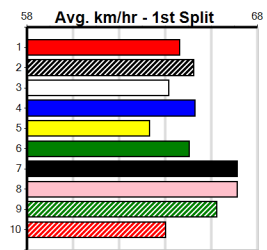

GRV VICBRED SERIES FINAL

Distance: 460m, Race Type: Grade 5 Final, Total Prizemoney: $9,575
1st: $6,500, 2nd: $2,000, 3rd: $1,000, 4th: $75

Watchdog Tips:

Bet:

Form Box Wgt Dist Track Date Time BON Margin 1st/2nd (Time) PIR Checked Comment W/R Split 1 S/P Grade

Race 1: GALLOPING SUZIE [5]
WBEBD Bitch May-21 Sire: MY REDEEMER Dam: IN ORBIT
Owner(s): I Dann
Trainer: Ian Dann (Whitelaw)
Winning Distances: < 300m (0) 300 - 399m (3) 400 - 499m (3) 500 - 599m (0) 600 - 699m (0) > 700m (0)
Winning Weights: 23.2(1) 23.6(1) 24.0(1) 24.1(1) 24.3(1) 24.4(1)
Box History table and Prize Best Starts Trk/Dts APM

Race 2: RUAPUKE ROCKS [4]
BE Dog Mar-22 Sire: BERNARDO Dam: FRED A ROCKS
Owner(s): B Keen
Trainer: Mario Briganti (Pearcedale)
Winning Distances: < 300m (0) 300 - 399m (2) 400 - 499m (5) 500 - 599m (0) 600 - 699m (0) > 700m (0)
Winning Weights: 31.4(1) 31.5(1) 31.7(1) 31.9(1) 32.0(3)
Box History table and Prize Best Starts Trk/Dts APM

Race 3: TOUGH TAZ [5]
BK Dog Nov-21 Sire: AUSSIE INFRARED Dam: START A RIOT
Owner(s): Twice as quick (SYN), D Johnston, D Johnston
Trainer: Bryan Sykes (Upper Beaconsfield)
Winning Distances: < 300m (0) 300 - 399m (0) 400 - 499m (3) 500 - 599m (0) 600 - 699m (0) > 700m (0)
Winning Weights: 33.3(1) 33.5(1) 33.6(1)
Box History table and Prize Best Starts Trk/Dts APM

Race 4: BO RHAPSODY [4]
BK Dog Jan-22 Sire: SHIMA SHINE Dam: ABSOLUTE RUBY
Owner(s): Ruby Syndicate (SYN), R Matthews, A Scott, M Lowe, E Scott, N Brown, D Gleeson, G Johnson
Trainer: Dawn Johnston (Toongabbie)
Winning Distances: < 300m (0) 300 - 399m (2) 400 - 499m (5) 500 - 599m (3) 600 - 699m (0) > 700m (0)
Winning Weights: 33.5(1) 33.7(1) 33.9(1) 34.1(1) 34.2(2) 34.3(1) 34.4(1) 34.5(1) 35.1(1)
Box History table and Prize Best Starts Trk/Dts APM

Race 5: ALWAYS A THRILL [5]
BK Dog Aug-20 Sire: AUSSIE INFRARED Dam: OKAWA IN BLACK
Owner(s): OKAWAPARK (SYN), C Tilley, K Markham
Trainer: Christopher Tilley (Sale)
Winning Distances: < 300m (0) 300 - 399m (1) 400 - 499m (15) 500 - 599m (2) 600 - 699m (0) > 700m (0)
Winning Weights: 34.3(1) 34.6(1) 34.8(1) 35.0(1) 35.1(4) 35.2(2) 35.3(1) 35.4(4) 35.6(1) 35.8(1) 36.1(1)
Box History table and Prize Best Starts Trk/Dts APM