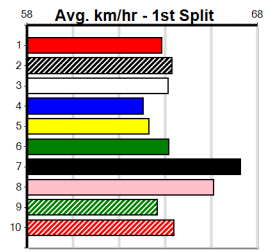

MC GRAFIX & SIGNS

Distance: 460m, Race Type: Grade 5, Total Prizemoney: $2,925
1st: $1,950, 2nd: $600, 3rd: $300, 4th: $75

Watchdog Tips:

Bet:

Table with columns: Form Box, Wgt, Dist, Track, Date, Time, BON, Margin, 1st/2nd (Time), PIR, Checked, Comment, W/R, Split 1, S/P, Grade

DREAM ON ALLAN [5]
BKW Dog Dec-21 Sire: MY REDEEMER Dam: AVA'S DREAM
Owner(s): A Gringhuis
Trainer: Arend Gringhuis (Ripplebrook)
Winning Distances: < 300m (0) 300 - 399m (1) 400 - 499m (3) 500 - 599m (0) 600 - 699m (0) > 700m (0)
Winning Weights: 31.1(1) 31.5(2) 31.6(1)
Race results table with columns: Rank, Dog, Wgt, Dist, Track, Date, Time, Margin, Sire, Dam, PIR, Checked, Comment, W/R, Split 1, S/P, Grade

Box History table for DREAM ON ALLAN [5]
Table with columns: Bx, 1st, 2nd, 3rd, 4th, 5th, 6th, 7th, 8th
Prize Best Starts Trk/Dts APM

BEST OF COLOUR [5]
BE Dog Nov-21 Sire: WHISKEY RIOT Dam: COOLER COLOUR
Owner(s): JUST COLOUR (SYN), C Haigh, J Reynolds
Trainer: Jane Reynolds (Pearcedale)
Winning Distances: < 300m (0) 300 - 399m (0) 400 - 499m (2) 500 - 599m (1) 600 - 699m (0) > 700m (0)
Winning Weights: 32.2(1) 32.5(1) 33.1(1)
Race results table with columns: Rank, Dog, Wgt, Dist, Track, Date, Time, Margin, Sire, Dam, PIR, Checked, Comment, W/R, Split 1, S/P, Grade

Box History table for BEST OF COLOUR [5]
Table with columns: Bx, 1st, 2nd, 3rd, 4th, 5th, 6th, 7th, 8th
Prize Best Starts Trk/Dts APM

EL CRIMP ADORE [5]
WF Dog May-21 Sire: FERNANDO BALE Dam: CRIMSON VIXEN
Owner(s): G Ponton
Trainer: Dawn Johnston (Toongabbie)
Winning Distances: < 300m (0) 300 - 399m (0) 400 - 499m (6) 500 - 599m (1) 600 - 699m (0) > 700m (0)
Winning Weights: 31.5(1) 31.9(1) 32.0(2) 32.3(1) 32.7(1) 33.3(1)
Race results table with columns: Rank, Dog, Wgt, Dist, Track, Date, Time, Margin, Sire, Dam, PIR, Checked, Comment, W/R, Split 1, S/P, Grade

Box History table for EL CRIMP ADORE [5]
Table with columns: Bx, 1st, 2nd, 3rd, 4th, 5th, 6th, 7th, 8th
Prize Best Starts Trk/Dts APM

TINKER MIKE [5]
BK Dog Apr-20 Sire: MAGIC SPRITE Dam: SLEW LEFT
Owner(s): Burns Racing (SYN), C Burns, J Burns
Trainer: Jennifer Burns (Balliang)
Winning Distances: < 300m (0) 300 - 399m (0) 400 - 499m (5) 500 - 599m (1) 600 - 699m (0) > 700m (0)
Winning Weights: 33.9(3) 34.5(1) 34.7(1) 35.3(1)
Race results table with columns: Rank, Dog, Wgt, Dist, Track, Date, Time, Margin, Sire, Dam, PIR, Checked, Comment, W/R, Split 1, S/P, Grade

Box History table for TINKER MIKE [5]
Table with columns: Bx, 1st, 2nd, 3rd, 4th, 5th, 6th, 7th, 8th
Prize Best Starts Trk/Dts APM

MIGHTY HERCULES [5]
RF Dog Feb-21 Sire: BERNARDO Dam: MIGHTY MATILDA
Owner(s): J Brown
Trainer: John Brown (Nyora)
Winning Distances: < 300m (0) 300 - 399m (2) 400 - 499m (4) 500 - 599m (1) 600 - 699m (0) > 700m (0)
Winning Weights: 37.8(1) 38.2(2) 38.3(1) 38.5(1) 38.8(1) 38.9(1)
Race results table with columns: Rank, Dog, Wgt, Dist, Track, Date, Time, Margin, Sire, Dam, PIR, Checked, Comment, W/R, Split 1, S/P, Grade

Box History table for MIGHTY HERCULES [5]
Table with columns: Bx, 1st, 2nd, 3rd, 4th, 5th, 6th, 7th, 8th
Prize Best Starts Trk/Dts APM

1

2

3

4

5