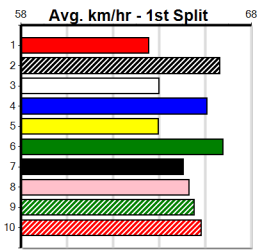

Warragul
12
10:29PM

(VIC time)

SPORTSBET BS RESPONSIBLY

Distance: 400m, Race Type: Grade 5, Total Prizemoney: $2,925
1st: $1,950, 2nd: $600, 3rd: $300, 4th: $75

Watchdog Tips: ☐ ☐ ☐ ☐ Bet:

SPOTTED BULL [5] Biks

BK Dog Jan-21 Sire: ZAMBORA BROCKIE Dam: FANCY MINTER Trainer: John Galea (Brookfield)

Owner(s): J Galea

Winning Distances: < 300m (0) 300 - 399m (1) 400 - 499m (3) 500 - 599m (5) 600 - 699m (0) > 700m (0)

Winning Weights: 30.5(1) 31.1(1) 31.4(1) 31.9(1) 32.1(1) 32.2(1) 32.3(1) 32.5(1) 32.9(1)

2nd (5) 32.4 461 DHO R6 13-Feb-24 26.30 25.70 8.50L RAIDER'S GUIDE (25.70) 0 B2 5.21 $31.00 X34
8th (2) 32.4 515 LCN R8 19-Feb-24 30.53 29.75 11.00 TRALEE WOLF (29.75) 0 B3 C3 . $2.25 X45
3rd (1) 32.4 461 HOB R10 22-Feb-24 26.33 25.37 2.50L DARRYL'S CHOICE (26.15) 0 B 5.11 $6.50 X45
4th (6) 32.8 461 DHO R8 27-Feb-24 26.41 25.58 3.00L SHE'S ALL MINE (26.19) 0 B, C 5.15 $2.10 X45
3rd (6) 32.6 461 HOB R8 29-Feb-24 26.20 26.02 1.5L ALL STAR GIBLET (26.09) 0 C 5.19 $5.50 X45
6th (2) 32.5 515 LCN R7 04-Mar-24 31.50 29.48 17.00 ALL STAR GIBLET (30.33) 0 B 5.42 $3.60 X45
1st (5) 32.5 461 HOB R7 07-Mar-24 26.40 26.10 1.5L WILSON (26.50) 0 B3 SWAB 5.31 $16.00 X34
7th (4) 32.8 278 DLC R5 12-Mar-24 16.55 15.92 5.50L BRIDWOOD JACK (16.16) 0 B C 5.34 $8.50 5

Last 3 wins NOT included above

1st (1) 32.2 461 HOB R10 05-Oct-23 26.19 25.86 0.10L ELSA BOLONEY (26.20) 0 5.30 $3.30 5
1st (8) 32.1 515 LCN R8 01-Jan-24 30.05 29.80 0.05L TRALEE WOLF (30.05) 0 SWAB 5.20 $4.00 5
1st (8) 32.9 515 DLC R7 23-Jan-24 30.20 29.61 1.5L CHLOE'S COMET (30.30) 0 SO 5.25 $3.10 5

Box History

Bx	1st	2nd	3rd	4th	5th	6th	7th	8th
1	1	1	5	1	1			
2	2	5	3	1	2	1	1	
3	1	1	1	1	1	1	2	
4	1				1		2	
5	1	2	1	1	1	1	1	
6	2	2	3	2	1	1	1	
7	1	2	3	3	1	1	2	
8	3	1	1	1	2	1	1	

Prize Best $42497.86
Starts FSTD
Trk/Dts 76-9-14-15
APM 0-0-0-0 7399