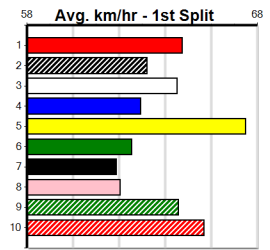

KHANS HOSPITALITY SERVICES

Distance: 400m, Race Type: Mixed 6/7, Total Prizemoney: \$2,925
1st: \$1,950, 2nd: \$600, 3rd: \$300, 4th: \$75

Watchdog Tips:

Bet:

Table with columns: Form Box, Wgt, Dist, Track, Date, Time, BON, Margin, 1st/2nd (Time), PIR, Checked, Comment, W/R, Split 1, S/P, Grade