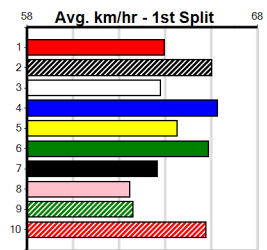

OAKS SUPER BOX FOR HIRE

Distance: 400m, Race Type: Grade 5, Total Prizemoney: $2,925
1st: $1,950, 2nd: $600, 3rd: $300, 4th: $75

Watchdog Tips:

Bet:

Form Box Wgt Dist Track Date Time BON Margin 1st/2nd (Time) PIR Checked Comment W/R Split 1 S/P Grade

ASTON CORLEONE [5]
BK Dog Aug-22 Sire: ASTON DEE BEE Dam: ASTON LIGHTS
Owner(s): R Borda
Trainer: Graeme Jose (Catani)
Winning Distances: < 300m (0) 300 - 399m (1) 400 - 499m (3) 500 - 599m (0) 600 - 699m (0) > 700m (0)
Winning Weights: 32.4(1) 32.8(1) 32.9(1) 33.0(1)
Box History table and Prize Best Starts table included.

MR. FAHRENHEIT [5]
BK Dog Jan-22 Sire: ORSON ALLEN Dam: OUR MAGIC TURBO
Owner(s): J Galea
Trainer: Jeff Galea (Brookfield)
Winning Distances: < 300m (0) 300 - 399m (2) 400 - 499m (6) 500 - 599m (3) 600 - 699m (0) > 700m (0)
Winning Weights: 26.8(2) 26.9(2) 27.0(1) 27.1(2) 27.2(1) 27.3(2) 27.5(1)
Box History table and Prize Best Starts table included.

ASTRONOMICA [5]
BK Dog Jun-21 Sire: ASTON DEE BEE Dam: MISS MORRISSET
Owner(s): R Geall
Trainer: Garry Johnson (Chum Creek)
Winning Distances: < 300m (0) 300 - 399m (2) 400 - 499m (5) 500 - 599m (0) 600 - 699m (0) > 700m (0)
Winning Weights: 33.3(1) 33.5(2) 33.7(1) 34.1(2) 35.0(1)
Box History table and Prize Best Starts table included.

TINKER DOT [5]
WBK Bitch Jan-22 Sire: FERNANDO BALE Dam: TINKER MARY
Owner(s): Burns Racing (SYN), C Burns, J Burns
Trainer: Jennifer Burns (Balliang)
Winning Distances: < 300m (0) 300 - 399m (2) 400 - 499m (5) 500 - 599m (0) 600 - 699m (0) > 700m (0)
Winning Weights: 26.9(1) 27.0(1) 27.1(1) 27.2(2) 27.3(1) 27.4(1)
Box History table and Prize Best Starts table included.

Oxidation [5]
WBD Bitch Sep-20 Sire: FERNANDO BALE Dam: BURN LIKE FIRE
Owner(s): Fluffy Side Up (SYN), A Onley, P Onley
Trainer: Michael Tharle (Devon Meadows)
Winning Distances: < 300m (0) 300 - 399m (3) 400 - 499m (4) 500 - 599m (0) 600 - 699m (0) > 700m (0)
Winning Weights: 27.6(1) 27.8(1) 27.9(3) 28.0(1) 28.9(1)
Box History table and Prize Best Starts table included.