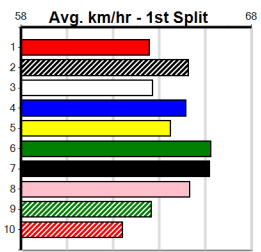

BARN BAR FUNCTION ROOM

Distance: 460m, Race Type: Grade 5, Total Prizemoney: $2,925
1st: $1,950, 2nd: $600, 3rd: $300, 4th: $75

Watchdog Tips:

Bet:

Form Box Wgt Dist Track Date Time BON Margin 1st/2nd (Time) PIR Checked Comment WR Split 1 S/P Grade

BETSIE BALE (NSW)[5]
F Bitch Oct-21 Sire: FERAL FRANKY Dam: FANTA BALE
Owner(s): B Wheeler
Winning Distances: < 300m (0) 300 - 399m (1) 400 - 499m (5) 500 - 599m (0) 600 - 699m (0) > 700m (0)
Trainer: Mark Delbridge (Balliang) ENG SHP 2024-07-22
Box History table and Prize Best Starts table included.

WERRIS BALE (NSW)[5]
BD Dog May-22 Sire: CHRISTO BALE Dam: HELGA BALE
Owner(s): B Wheeler
Winning Distances: < 300m (0) 300 - 399m (1) 400 - 499m (4) 500 - 599m (0) 600 - 699m (0) > 700m (0)
Trainer: Correy Grenfell (Anakie)
Box History table and Prize Best Starts table included.

TINKER CONALL [5]
WBD Dog Oct-21 Sire: FERNANDO BALE Dam: GAWKER BALE
Owner(s): C Burns
Winning Distances: < 300m (0) 300 - 399m (1) 400 - 499m (5) 500 - 599m (1) 600 - 699m (0) > 700m (0)
Trainer: Jennifer Burns (Balliang)
Box History table and Prize Best Starts table included.

WILD CUDDLE [5]
BK Bitch Feb-22 Sire: FERAL FRANKY Dam: WAR RUBY
Owner(s): D Cumes
Winning Distances: < 300m (0) 300 - 399m (0) 400 - 499m (4) 500 - 599m (1) 600 - 699m (0) > 700m (0)
Trainer: Debra Cumes (Drouin West)
Box History table and Prize Best Starts table included.

TIGGERLONG FLYER (NSW)[5]
BK Bitch Feb-20 Sire: FABREGAS Dam: TIGGERLONG DOT
Owner(s): M Finn
Winning Distances: < 300m (0) 300 - 399m (1) 400 - 499m (9) 500 - 599m (10) 600 - 699m (0) > 700m (0)
Trainer: Samantha Grenfell (Anakie)
Box History table and Prize Best Starts table included.