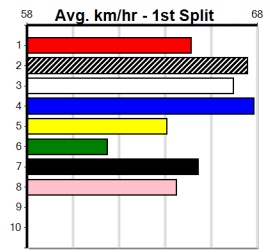

GRV DISTANCE RACING

Distance: 680m, Race Type: Grade 5, Total Prizemoney: $3,940
1st: $2,640, 2nd: $815, 3rd: $410, 4th: $75

Watchdog Tips:

Bet:

Table with columns: Form Box, Wgt, Dist, Track, Date, Time, BON, Margin, 1st/2nd (Time), PIR, Checked, Comment, WR, Split 1, S/P, Grade

MY MARGOT [5]
RF Bitch Feb-21 Sire: BERNARDO Dam: MIGHTY MATILDA
Owner(s): J Brown
Trainer: John Brown (Nyora)
Winning Distances: < 300m (0) 300 - 399m (0) 400 - 499m (3) 500 - 599m (2) 600 - 699m (0) > 700m (0)
Winning Weights: 27.0(1) 27.3(1) 27.4(1) 27.6(1) 28.5(1)
Race results table with columns: Rank, Wgt, Dist, Dog/Bitch, Date, Time, BON, Margin, 1st/2nd (Time), PIR, Checked, Comment, WR, Split 1, S/P, Grade

Box History table for MY MARGOT [5]
Bx 1st 2nd 3rd 4th 5th 6th 7th 8th
Prize Best Starts Trk/Dts APM

LOTTIE INTENTION [5]
BK Bitch Mar-21 Sire: HARD STYLE RICO Dam: SHAE'S INTENTION
Owner(s): O'Neill Racing (SYN), T O'Neill, T O'Neill, T O'Neill, M O'Neill
Trainer: Tom O'Neill (Pearcedale)
Winning Distances: < 300m (0) 300 - 399m (0) 400 - 499m (0) 500 - 599m (6) 600 - 699m (2) > 700m (0)
Winning Weights: 29.1(1) 29.2(1) 29.3(2) 29.6(3) 29.8(1)
Race results table with columns: Rank, Wgt, Dist, Dog/Bitch, Date, Time, BON, Margin, 1st/2nd (Time), PIR, Checked, Comment, WR, Split 1, S/P, Grade

Box History table for LOTTIE INTENTION [5]
Bx 1st 2nd 3rd 4th 5th 6th 7th 8th
Prize Best Starts Trk/Dts APM

VEGA BLACK (NSW)[5]
BK Dog Mar-20 Sire: COSMIC RUMBLE Dam: BLACK EVA
Owner(s): M Wallworth
Trainer: Michael Wallworth (New Gisborne)
Winning Distances: < 300m (0) 300 - 399m (0) 400 - 499m (1) 500 - 599m (4) 600 - 699m (2) > 700m (4)
Winning Weights: 34.5(1) 34.9(1) 35.1(1) 35.2(1) 35.3(2) 35.4(2) 35.5(1) 35.6(1) 36.2(1)
Race results table with columns: Rank, Wgt, Dist, Dog/Bitch, Date, Time, BON, Margin, 1st/2nd (Time), PIR, Checked, Comment, WR, Split 1, S/P, Grade

Box History table for VEGA BLACK (NSW)[5]
Bx 1st 2nd 3rd 4th 5th 6th 7th 8th
Prize Best Starts Trk/Dts APM

LILLY INTENTION [5]
BK Bitch Mar-21 Sire: HARD STYLE RICO Dam: SHAE'S INTENTION
Owner(s): O'Neill Racing (SYN), T O'Neill, T O'Neill, T O'Neill, M O'Neill
Trainer: Maddison O'Neill (Pearcedale)
Winning Distances: < 300m (0) 300 - 399m (0) 400 - 499m (1) 500 - 599m (2) 600 - 699m (0) > 700m (3)
Winning Weights: 29.4(2) 29.6(1) 30.0(3)
Race results table with columns: Rank, Wgt, Dist, Dog/Bitch, Date, Time, BON, Margin, 1st/2nd (Time), PIR, Checked, Comment, WR, Split 1, S/P, Grade

Box History table for LILLY INTENTION [5]
Bx 1st 2nd 3rd 4th 5th 6th 7th 8th
Prize Best Starts Trk/Dts APM

FIRE CHAMBER [5]
BD Bitch Oct-21 Sire: HOOKED ON SCOTCH Dam: GWYDION
Owner(s): S White
Trainer: Kerrie White (Buln Buln East)
Winning Distances: < 300m (0) 300 - 399m (0) 400 - 499m (0) 500 - 599m (3) 600 - 699m (0) > 700m (1)
Winning Weights: 26.4(1) 26.6(2) 26.7(1)
Race results table with columns: Rank, Wgt, Dist, Dog/Bitch, Date, Time, BON, Margin, 1st/2nd (Time), PIR, Checked, Comment, WR, Split 1, S/P, Grade

Box History table for FIRE CHAMBER [5]
Bx 1st 2nd 3rd 4th 5th 6th 7th 8th
Prize Best Starts Trk/Dts APM

1

2

3

4

5