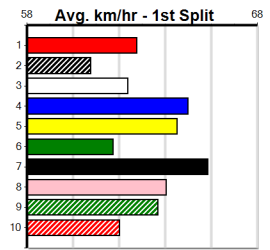

PHOTO MAN AT STUD

Distance: 460m, Race Type: Mixed 6/7, Total Prizemoney: $2,925
1st: $1,950, 2nd: $600, 3rd: $300, 4th: $75

Watchdog Tips: [ ] [ ] [ ] [ ] Bet: [ ]

Form Box Wgt Dist Track Date Time BON Margin 1st/2nd (Time) PIR Checked Comment WR Split 1 S/P Grade

FAMOUS CLUB [7] BE Dog May-22 Sire: FERNANDO BALE Dam: ZIPPING TIFFANY
Owner(s): THE SIP (SYN), J Harradine, T Redmond, W Vassallo
Trainer: Karen Pitt (Pearcedale)
Winning Distances: < 300m (0) 300 - 399m (0) 400 - 499m (1) 500 - 599m (0) 600 - 699m (0) > 700m (0)
Winning Weights: 31.1(1)
1st (2) 31.1 460 WGL R2 10-Feb-24 26.30 26.04 5.00L MASTER RHODE (26.64) Q/111 6.72 $1.60 M
6th (7) 31.0 515 SAN R1 15-Feb-24 30.95 29.46 15.00L LADY WILSON (29.92) M/2466 5.25 $20.80 7
4th (7) 31.2 460 WGL R9 13-Apr-24 26.78 25.95 6.00L CHESTER CAMPBELL (26.39) M/344 6.76 $2.40 X67
5th (7) 31.1 400 WGL R3 18-Jun-24 23.28 22.54 5.50L ASTON IMAGE (22.93) M/65 8.61 $4.80 X67
3rd (6) 31.0 400 WGL R3 25-Jun-24 23.18 22.51 7.50L ELENA'S JEBRYNAH (22.68) M/44 8.77 $6.30 7
5th (4) 30.7 400 WGL R4 02-Jul-24 23.58 22.51 1.5L RIO BORIS (23.48) M/45 8.77 $2.70 X67H
5th (2) 30.8 460 WGL R5 09-Jul-24 26.81 25.98 8.00L TOUGH TAZ (26.27) M/345 6.83 $7.20 RW
3rd (6) 30.7 460 WGL R3 16-Jul-24 26.97 25.75 13.00L READ THE ROOM (26.12) M/645 6.88 $17.20 RW
Last 3 wins NOT included above
Prize Best $1650.00
Starts 26.30(2)-10/2/24
Trk/Dts 9-1-0-2
APM 5-1-0-1 1030

DAINTREE ASTER [7] BK Bitch Oct-22 Sire: FERAL FRANKY Dam: WHISTLING BULLET
Owner(s): LUCKY ELEVEN (SYN), K Joske, G Joske
Trainer: Ben Joske (Yinnar South)
Winning Distances: < 300m (0) 300 - 399m (0) 400 - 499m (1) 500 - 599m (0) 600 - 699m (0) > 700m (0)
Winning Weights: 26.2(1)
2nd (4) 26.6 435 SLE R2 09-Jun-24 25.26 24.34 2.00L PAW CHEYENNE (25.13) M/533 5.54 $23.00 M
1st (7) 26.2 435 SLE R1 16-Jun-24 24.88 24.37 1.00L BONIECKI (24.95) M/111 5.35 $5.60 M
4th (1) 26.4 435 SLE R3 19-Jun-24 25.10 24.41 1.75L GYPSY KING (24.99) M/544 5.47 $1.90 7
7th (4) 26.2 510 SLE R7 23-Jun-24 29.59 29.00 8.50L LAKEVIEW DECEAH (29.00) S/758 9.58 $32.40 RW
4th (4) 26.6 510 SLE R4 30-Jun-24 29.26 28.84 1.25L MADALIA TIPPER (29.18) M/111 9.14 $4.80 RW
5th (2) 26.7 525 MEA R2 06-Jul-24 30.83 30.06 9.00L PAW KRAMER (30.20) M/4455 5.16 $37.20 7
3rd (4) 27.0 395 TRA R9 10-Jul-24 22.86 22.23 3.25L CASH FOR KOTA (22.65) M/8643 4.19 $3.60 X67
2nd (5) 27.1 460 WGL R3 16-Jul-24 26.87 25.75 11.00L READ THE ROOM (26.12) M/764 6.90 $24.80 RW
Last 3 wins NOT included above
Prize Best $3270.00
Starts NBT
Trk/Dts 12-1-2-2
APM 2-0-1-1 2766