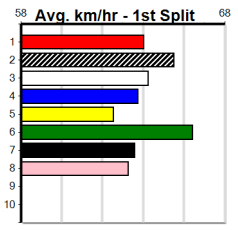

# AMRON BOY AT STUD

Distance: 525m, Race Type: Grade 5, Total Prizemoney: \$3,340  
1st: \$2,230, 2nd: \$690, 3rd: \$345, 4th: \$75