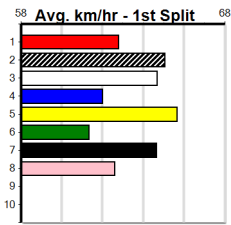

SPORTSBET (1-6 WINS) HT1

Distance: 600m, Race Type: Restricted Win Heat, Total Prizemoney: $3,940
1st: $2,640, 2nd: $815, 3rd: $410, 4th: $75

6
8:28PM
(VIC time)

Watchdog Tips: 0 0 0 0 **Bet:** .