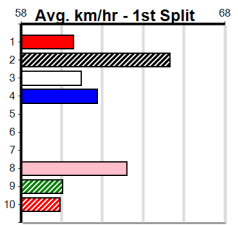

THE WATCHDOG APP

Distance: 525m, Race Type: Maiden, Total Prizemoney: $2,860
1st: $1,900, 2nd: $590, 3rd: $295, 4th: $75

Watchdog Tips: 0 0 0 0 Bet: .