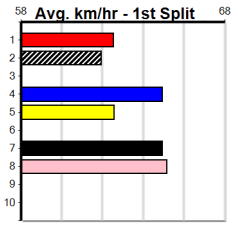

Meadows (MEP)

CITY VIEW BISTRO

Distance: 525m, Race Type: Grade 5 T3, Total Prizemoney: $3,340
1st: $2,230, 2nd: $690, 3rd: $345, 4th: $75

3

7:28PM
(VIC time)

Watchdog Tips: **0 0 0 0** Bet: **0**

Form Box Weight Dist Track Date Time BON Margin 1st/2nd (Time) PIR Checked Comment W/R Split 1 S/P Grade

1 JOY RIDE [5]

BE D Jul-22 EQUALIZER PODIUM

Trainer: Kate Gorman (Tanjil South)

6th (1)	32.0	510	SLE	R6	09-Jun-24	29.94	28.73	8.00	L	ELITE DARA (29.39)	M/445	.	.	.	9.52	$3.20	X67H
5th (6)	31.9	515	SAP	R9	24-Jun-24	31.06	29.46	14.00	L	TEMPER TRAP (30.13)	S/8666	.	.	.	5.34	$19.70	X67
6th (1)	31.9	450	SHP	R10	04-Jul-24	26.10	25.50	8.00	L	LIRON TYSON (25.56)	M/444	.	.	.	6.77	$20.00	T3-RW
1st (8)	31.5	460	WGL	R5	11-Jul-24	26.62	26.48	5.00	L	PENNY INTENTION (26.97)	M/111	.	.	.	6.78	$2.80	T3-RW

Owner(s): SEE THE DREAM (SYN), S Buccilli, B Buccilli

Winning Boxes

1	2	3	4	5	6	7	8
1	1						1
Prize	$4,095.00						
Best	FSH						
Starts	11-3-1-2						
Trk/Dst	0-0-0-0						
APM	$3009						

2 HANNY DARRISON [5]

BK D Mar-21 COSMIC RUMBLE MEPUNGA REMI

Trainer: Michael Bewley (Pentland Hills)

6th (4)	33.1	450	SHP	R8	01-Jul-24	25.72	25.39	4.75	L	FIGURE IT OUT (25.39)	S/766	.	.	.	6.85	$52.60	X45
6th (7)	33.5	515	SAP	R11	08-Jul-24	30.45	29.50	11.00	L	BAY TUDOR (29.70)	M/6676	.	.	.	5.27	$18.10	5NP
4th (6)	33.7	545	BAL	R8	14-Jul-24	31.66	31.21	4.75	L	LAKELA YOUNG (31.34)	M/4433	.	.	.	6.91	$3.40	T3-5
1st (2)	32.9	500	BEN	R8	20-Jul-24	28.76	28.76	2.00	L	SACRIFICIAL (28.90)	M/552	.	.	.	6.77	$3.40	5

Owner(s): Hashtagredbackracing (SYN), D Harwood, D Smythe, B Morrison

Winning Boxes

1	2	3	4	5	6	7	8
2	2					2	5
Prize	$21,040.00						
Best	30.26						
Starts	73-11-9-6						
Trk/Dst	18-2-2-3						
APM	$6130						

3 *** VACANT BOX ***

Trainer:
Owner(s):

Winning Boxes

1	2	3	4	5	6	7	8
2	2					2	5

4 ASTON MICHIGAN [5]

BD D Feb-21 ASTON KIMETTO ASTON ADELE

Trainer: Bruno Panetta (Melton West)

6th (3)	32.5	545	BAL	R8	03-Jul-24	31.36	30.93	6.50	L	SWINDLED (30.93)	M/6546	.	.	.	6.90	$16.20	5
F (3)	32.4	515	SAP	R11	08-Jul-24	0.00	29.50		L	BAY TUDOR (29.70)	M/876	.	V0	.	5.32	$5.40	5NP
3rd (7)	32.8	500	HVL	R5	14-Jul-24	19.71	19.35	3.00	L	SUMMER WINGS (19.50)	M/4	.	.	.	6.73	$31.20	5
4th (6)	32.8	525	MEP	R5	17-Jul-24	30.74	29.78	6.50	L	SIR VALENTINO (30.31)	M/8666	.	.	.	5.43	$4.00	5

Owner(s): R Borda

Winning Boxes

1	2	3	4	5	6	7	8
5	1	3	1				
Prize	$58,330.00						
Best	30.39						
Starts	77-10-7-10						
Trk/Dst	12-1-0-1						
APM	$13440						

5 EMOLGA BALE (NSW)[5]

BK B May-21 ALLEN DEED DYNA ZESTY

Trainer: Tammy Kennedy-harris (Devon Meadows)

6th (3)	27.6	515	SAP	R8	24-Jun-24	30.27	29.46	10.00	L	FERNANDO PHIL (29.58)	M/7767	.	.	.	5.37	$19.70	X45
8th (2)	27.9	460	GEL	R8	28-Jun-24	26.24	25.58	9.50	L	MEPUNGA OLLIE (25.58)	S/777	.	.	.	6.77	$72.80	X45
6th (1)	28.0	525	MEP	R10	03-Jul-24	30.58	29.83	11.00	L	LAFIRE (29.83)	M/6666	.	.	.	5.36	$71.60	X45
7th (4)	28.6	435	SLE	R5	17-Jul-24	25.21	24.54	8.00	L	DR. ANGELO (24.66)	S/877	.	.	.	5.54	$24.50	5

Owner(s): L Harris

Winning Boxes

1	2	3	4	5	6	7	8
2	1	2	1	1	1	1	1
Prize	$20,695.00						
Best	NBT						
Starts	51-9-4-6						
Trk/Dst	4-0-0-0						
APM	$8414						

ENG BAL 2024-07-22

6 *** VACANT BOX ***

Trainer:
Owner(s):

Winning Boxes

1	2	3	4	5	6	7	8
2	1	2	1	1	1	1	1