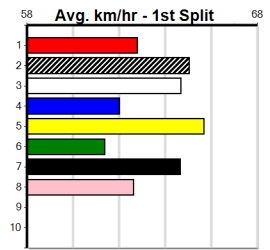

6

8:28PM

(VIC time)

Distance: 600m, Race Type: Restricted Win Heat, Total Prizemoney: $3,940
1st: $2,640, 2nd: $815, 3rd: $410, 4th: $75

Watchdog Tips:

Bet:

Form Box Wgt Dist Track Date Time BON Margin 1st/2nd (Time) PIR Checked Comment W/R Split 1 S/P Grade

FLY ALI [5]
BK Dog Feb-22 Sire: BARCIA BALE Dam: SWEET AS EMM
Owner(s): N Mugavin
Trainer: Brendan Pursell (Lara)
Winning Distances: < 300m (0) 300 - 399m (0) 400 - 499m (1) 500 - 599m (3) 600 - 699m (0) > 700m (0)
Box History table and Prize Best Starts Trk/Dts APM

ASTON HORNET [5]
BK Dog Dec-21 Sire: FERNANDO BALE Dam: ASTON CRYSTAL
Owner(s): R Borda
Trainer: Emma Scott (Tatura)
Winning Distances: < 300m (0) 300 - 399m (2) 400 - 499m (1) 500 - 599m (2) 600 - 699m (0) > 700m (0)
Box History table and Prize Best Starts Trk/Dts APM

SON OF GHOST [5]
BK Dog Feb-22 Sire: CATCH THE THIEF Dam: SUPREME OUTLAW
Owner(s): L Cardillo
Trainer: Adrian Nuttall (Woodside)
Winning Distances: < 300m (0) 300 - 399m (0) 400 - 499m (2) 500 - 599m (3) 600 - 699m (0) > 700m (0)
Box History table and Prize Best Starts Trk/Dts APM

BLACK JESTER [5] Biks
BK Dog Jun-21 Sire: ASTON DEE BEE Dam: LADY PANDORA
Owner(s): A Blake
Trainer: Mary Blake (White Hills)
Winning Distances: < 300m (0) 300 - 399m (0) 400 - 499m (2) 500 - 599m (0) 600 - 699m (3) > 700m (1)
Box History table and Prize Best Starts Trk/Dts APM

RECYCLED [4]
BK Dog May-22 Sire: ASTON DEE BEE Dam: APPOINTED
Owner(s): A Tullio
Trainer: Jason Thompson (Pearcedale)
Winning Distances: < 300m (0) 300 - 399m (0) 400 - 499m (0) 500 - 599m (3) 600 - 699m (1) > 700m (0)
Box History table and Prize Best Starts Trk/Dts APM

1

2

3

4

5