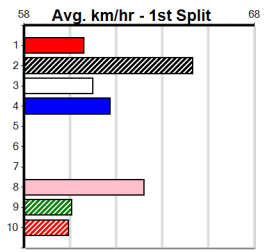

1

6:44PM

(VIC time)

Distance: 525m, Race Type: Maiden, Total Prizemoney: $2,860
1st: $1,900, 2nd: $590, 3rd: $295, 4th: $75

Watchdog Tips:

Bet:

Form Box	Wgt	Dist	Track	Date	Time	BON	Margin	1st/2nd (Time)	PIR	Checked	Comment	WR	Split 1	S/P	Grade

AKELA IAIDO [M]

BK Dog Sep-22 Sire: BALLYMAC KINGDOM Dam: AKELA CLASS
Owner(s): DAILLY GREYHOUND FARMS (SYN), G Dailly, T Dailly
Trainer: Robert Britton (Lara)
Winning Distances: < 300m (0) 300 - 399m (0) 400 - 499m (0) 500 - 599m (0) 600 - 699m (0) > 700m (0)

Winning Weights:

6th (4)	30.3	450	BAL	R2	26-May-24	26.18	24.76	8.00L AKELA JUDO (25.64)	M/666	7.08	$38.30	M
2nd (4)	31.2	525	MEP	R1	29-May-24	30.82	29.92	3.00L HARVEY INTENTION (30.63)	M/6544	5.47	$12.20	M
4th (1)	30.5	525	MEP	R1	05-Jun-24	30.73	30.00	5.00L ISLE OF SKY (30.38)	M/4444	5.45	$3.90	M
2nd (4)	30.9	600	MEP	R4	12-Jun-24	35.55	35.25	1.00L AKELA OLA (35.49)	M/4332	9.45	$3.10	RW
3rd (8)	31.4	600	MEP	R2	19-Jun-24	35.68	35.29	5.50L AKELA JUDO (35.29)	M/3333	9.84	$46.20	RW
7th (8)	31.6	595	SAP	R1	01-Jul-24	35.27	34.56	11.00L INTREPID BALE (34.56)	M/6556	9.63	$22.80	RW
7th (2)	32.3	525	MEP	R2	10-Jul-24	31.18	30.00	17.00L COLAC KID (30.00)	M/6777	5.35	$20.30	M
5th (7)	32.7	730	MEP	R9	17-Jul-24	44.27	43.41	13.00L SWINGING SINGH (43.41)	M/4345	5.15	$12.60	RW

Last 3 wins NOT included above

Prize Best	$2480.00
Starts	NBT
Trk/Dts	11-0-3-1
APM	5-0-2-0
	1866

MORE WINE PLEASE [M]

BK Bitch Nov-22 Sire: FERAL FRANKY Dam: JUNK FOOD JUNKIE
Owner(s): A Lie
Trainer: Jason Sharp (Lara)
Winning Distances: < 300m (0) 300 - 399m (0) 400 - 499m (0) 500 - 599m (0) 600 - 699m (0) > 700m (0)

Winning Weights:

5th (4)	28.0	525	MEP	R2	17-Jul-24	31.35	29.78	11.00L COME ON MANGO (30.59)	M/1344	5.20	$7.10	MH

Last 3 wins NOT included above

Prize Best	$0.00
Starts	NBT
Trk/Dts	1-0-0-0
APM	1-0-0-0
	0

KNURLING [M]

BK Dog Oct-22 Sire: ASTON RUPEE Dam: BLACK GEMSTONE
Owner(s): R Le sueur
Trainer: Robert Le sueur (Mulwala)
Winning Distances: < 300m (0) 300 - 399m (0) 400 - 499m (0) 500 - 599m (0) 600 - 699m (0) > 700m (0)

Winning Weights:

3rd (2)	32.9	425	BEN	R3	12-Jul-24	24.79	23.86	5.50L ALL JAZZ (24.42)	M/554	6.82	$4.70	MH

Last 3 wins NOT included above

Prize Best	$260.00
Starts	FSH
Trk/Dts	1-0-0-1
APM	0-0-0-0
	260

BAKALI SURPRISE [M]

BK Bitch Jul-22 Sire: ASTON RUPEE Dam: WHAT A SURPRISE
Owner(s): L Medcraft
Trainer: Leland Medcraft (Kamarooka)
Winning Distances: < 300m (0) 300 - 399m (0) 400 - 499m (0) 500 - 599m (0) 600 - 699m (0) > 700m (0)

Winning Weights:

5th (5)	27.3	450	SHP	R2	01-Jul-24	26.55	25.39	7.00L ASTON ACACIA (26.08)	M/654	7.15	$19.30	M
2nd (2)	27.2	425	BEN	R1	05-Jul-24	24.39	23.75	2.75L TIMMA TURTLE TWO (24.19)	M/643	6.77	$47.70	M
5th (6)	27.4	450	SHP	R1	11-Jul-24	26.57	25.68	8.50L ASTON BLEND (25.99)	M/565	6.88	$2.00	T3-M
4th (4)	27.2	525	MEP	R3	17-Jul-24	31.12	29.78	7.00L PAW VELDRON (30.63)	Q/2555	5.31	$30.00	MH

Last 3 wins NOT included above

Prize Best	$595.00
Starts	NBT
Trk/Dts	4-0-1-0
APM	1-0-0-0
	595