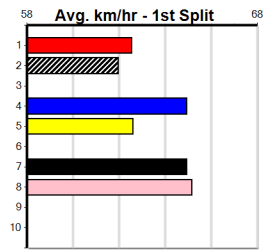

3

7:28PM

(VIC time)

Distance: 525m, Race Type: Grade 5 T3, Total Prizemoney: $3,340
1st: $2,230, 2nd: $690, 3rd: $345, 4th: $75

Watchdog Tips:

Bet:

Form Box Wgt Dist Track Date Time BON Margin 1st/2nd (Time) PIR Checked Comment W/R Split 1 S/P Grade

JOY RIDE [5] BE Dog Jul-22 Sire: EQUALIZER Dam: PODIUM
Owner(s): SEE THE DREAM (SYN), S Buccilli, B Buccilli
Trainer: Kate Gorman (Tanjil South)
Box History table and prize details.

HANNY DARRISON [5] BK Dog Mar-21 Sire: COSMIC RUMBLE Dam: MEPUNGA REMI
Owner(s): Hashtagredbackracing (SYN), D Harwood, D Smythe, B Morrison
Trainer: Michael Bewley (Pentland Hills)
Box History table and prize details.

*** VACANT BOX ***
Owner(s):
Trainer:
Box History

ASTON MICHIGAN [5] BD Dog Feb-21 Sire: ASTON KIMETTO Dam: ASTON ADELE
Owner(s): R Borda
Trainer: Bruno Panetta (Melton West)
Box History table and prize details.

EMOLGA BALE (NSW)[5] BK Bitch May-21 Sire: ALLEN DEED Dam: DYNA ZESTY
Owner(s): L Harris
Trainer: Tammy Kennedy-harris (Devon M ENG BAL 2024-07-22)
Box History table and prize details.

1

2

3

4

5