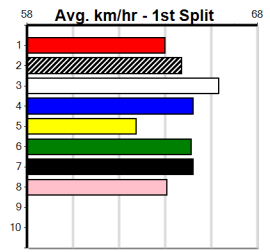

5

8:08PM

(VIC time)

Distance: 525m, Race Type: Mixed 4/5, Total Prizemoney: $3,875
1st: $2,600, 2nd: $800, 3rd: $400, 4th: $75

Watchdog Tips:

Bet:

Table with columns: Form Box, Wgt, Dist, Track, Date, Time, BON, Margin, 1st/2nd (Time), PIR, Checked, Comment, WR, Split 1, S/P, Grade

BAY TUDOR [4]
RBD Dog Nov-21 Sire: ORSON ALLEN Dam: SUMMER SKYE
Owner(s): R Mccullagh
Trainer: Ronald Mccullagh (Lara)
Winning Distances: < 300m (0) 300 - 399m (3) 400 - 499m (6) 500 - 599m (3) 600 - 699m (0) > 700m (0)
Winning Weights: 33.5(1) 33.6(1) 33.7(3) 33.8(1) 33.9(2) 34.0(1) 34.2(2) 34.4(1)
Box History table and Prize Best Starts Trk/Dts APM

UNDERWAY [4]
WBK Dog Feb-22 Sire: FERNANDO BALE Dam: MY DEWANA PENNY
Owner(s): Western Front (SYN), W Kirk, D Kirk, F Parker, A Kennedy, T Kirk, D Kirk
Trainer: Wayne Kirk (Melton West)
Winning Distances: < 300m (0) 300 - 399m (0) 400 - 499m (3) 500 - 599m (4) 600 - 699m (0) > 700m (0)
Winning Weights: 31.4(1) 31.5(1) 31.7(1) 31.8(1) 32.0(1) 32.2(2)
Box History table and Prize Best Starts Trk/Dts APM

ALPHA ZULU [4]
RBD Dog Sep-21 Sire: ORSON ALLEN Dam: CYCLONE JEBEL
Owner(s): Alpha Zulu (SYN), S Thompson, S Crawley, J Brown
Trainer: Jason Thompson (Pearcedale)
Winning Distances: < 300m (0) 300 - 399m (0) 400 - 499m (10) 500 - 599m (6) 600 - 699m (0) > 700m (0)
Winning Weights: 33.9(1) 34.0(1) 34.2(1) 34.4(1) 34.6(4) 34.7(3) 34.8(2) 34.9(1) 35.1(1) 35.2(1)
Box History table and Prize Best Starts Trk/Dts APM

NIZHONI [4]
RBD Dog Jul-21 Sire: FERNANDO BALE Dam: DELTA RHODE
Owner(s): The Buyers (SYN), C Madigan, R Layfield, M Layfield, F Belot, J Black, R Nicholls
Trainer: Roselyn Nicholls (Eaglehawk)
Winning Distances: < 300m (0) 300 - 399m (1) 400 - 499m (5) 500 - 599m (1) 600 - 699m (0) > 700m (0)
Winning Weights: 33.2(1) 33.3(2) 33.4(1) 33.6(2) 33.7(1)
Box History table and Prize Best Starts Trk/Dts APM

MIGHTY QUINN [5]
BK Dog Nov-21 Sire: SHIMA SHINE Dam: SWIFT CURRENT
Owner(s): SMSK Racing (SYN), S Gunnell, K O'brien, M Crowe, S Crowe
Trainer: Rodney Clark (Echuca Village)
Winning Distances: < 300m (0) 300 - 399m (0) 400 - 499m (5) 500 - 599m (2) 600 - 699m (0) > 700m (0)
Winning Weights: 33.5(1) 33.8(1) 33.9(2) 34.7(1) 34.8(1) 35.1(1)
Box History table and Prize Best Starts Trk/Dts APM

1

2

3

4

5