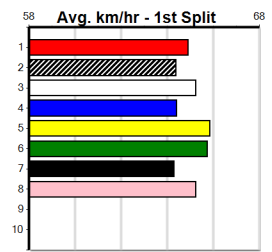

TOTAL CONTAINER SOLUTIONS

8

9:11PM

(VIC time)

Distance: 525m, Race Type: Grade 5, Total Prizemoney: $3,340
1st: $2,230, 2nd: $690, 3rd: $345, 4th: $75

Watchdog Tips: ☐ ☐ ☐ ☐ ☐

Bet: ☐

1

APPLICANT (NSW)[5]
BK Dog Jan-21 Sire: AUSSIE INFRARED Dam: FLYRITE
Owner(s): J Robinson
Trainer: Jay Robinson (Hazeldene)
Winning Distances: < 300m (0) 300 - 399m (1) 400 - 499m (7) 500 - 599m (8) 600 - 699m (0) > 700m (0)
Winning Weights: 32.7(1) 33.0(2) 33.1(1) 33.2(1) 33.3(3) 33.4(1) 33.5(2) 33.6(2) 33.7(2) 33.8(1)

Box	1st	2nd	3rd	4th	5th	6th	7th	8th
1	2	3	1	1	1	2		
2	3			1	1			2
3			2	1	1			1
4	3	1	1	2	2	3	1	
5			1	1	1			2
6	1	1			3	2	1	
7	3	1	1	2	2			
8	4	2	1		1	4	1	1

Prize Best Starts Trk/Dts APM: $61675.00, 30.61(4)-10/4/24, 69-16-8-8, 18-1-3-3, 9102

1st (2) 33.0 515 SAP R11 17-Jun-24 29.86 29.74 1.5L CRACKERJACK POT (29.97) Q/1111 . . . . . 5.15 $4.00 5NP
1st (8) 32.7 515 SAP R10 24-Jun-24 29.89 29.46 1.75L SAM'S MULLET (29.99) Q/1111 . . . SW . 5.19 $3.00 5
4th (4) 33.0 525 MEP R11 26-Jun-24 30.60 30.08 4.00L BAY TUDOR (30.33) M/2434 . . . . . 5.20 $15.50 5
5th (6) 33.1 515 SAP R8 01-Jul-24 30.17 29.44 11.00 VINCENT BALE (29.44) M/5666 . . . . . 5.26 $14.30 X45
3rd (1) 33.3 525 MEA R12 06-Jul-24 30.59 30.06 6.00L MISTER EASY (30.18) Q/3333 . . . . . 5.23 $8.90 5
5th (2) 33.3 525 MEP R5 10-Jul-24 30.67 30.00 3.00L FLY ALI (30.48) M/3455 . . . . . 5.31 $9.60 5
6th (4) 33.3 515 SAP R8 15-Jul-24 30.67 29.45 18.00 ASTON COSTELLO (29.45) M/2456 . . . . . 5.30 $29.90 X45
7th (4) 33.3 525 MEA R12 20-Jul-24 31.21 29.73 16.00 IRISH LUCY (30.16) M/8666 . . . . . 5.23 $37.30 5

Last 3 wins NOT included above
1st (1) 33.6 545 BAL R8 10-May-23 30.78 30.78 1.5L TOP PAYER (30.86) M/2222 . . . . . 6.67 $2.30 5
1st (7) 33.3 350 HVL R8 08-Mar-24 19.47 19.47 2.00L CHARIZARD (19.60) M/1 . . . . . 6.63 $4.50 T3-5
1st (4) 33.5 525 MEP R12 10-Apr-24 30.61 29.82 0.025 OREGON CALDWELL (30.62) M/1111 . . . . . 5.15 $4.90 T3-5