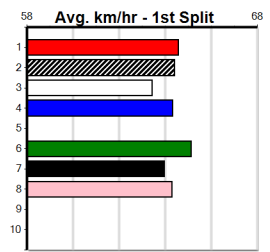

Meadows (MEP)

4

7:48PM

(VIC time)

WESTLINK CONTAINER SALES

Distance: 525m, Race Type: Grade 5 T3, Total Prizemoney: $3,340
1st: $2,230, 2nd: $690, 3rd: $345, 4th: $75

Watchdog Tips:

Bet:

Form	Box	Wgt	Dist	Track	Date	Time	BON	Margin	1st/2nd (Time)	PIR	Checked	Comment	WR	Split 1	S/P	Grade

1

FULL GLAMOUR [5]

BK Bitch   **May-22**   **Sire: ZIPPING GARTH**   **Dam: DREAMY EYES**

Owner(s): Eye Candy (SYN), C Wilk, K Gorman   **Trainer: Christian Wilk (Tanjil South)**

Winning Distances: < 300m (0) 300 - 399m (1) 400 - 499m (4) 500 - 599m (0) 600 - 699m (0) > 700m (0)

Winning Weights: 28.7(2) 29.4(1) 29.6(1) 29.9(1)

1st (8) 29.4 350 HVL R8 07-Jun-24 19.74 19.55 2.25L HOWE PIE (19.88) Q/1 . . . 6.62 $11.60 T3-5
4th (5) 29.6 450 TRA R12 12-Jun-24 25.94 25.02 3.00L HIERARCHY (25.73) M/333 . . . 6.74 $20.50 5NP
7th (3) 29.2 515 SAP R11 17-Jun-24 30.64 29.74 12.00 APPLICANT (29.86) M/4567 . . . 5.33 $20.40 5NP
2nd (3) 29.2 350 HVL R7 01-Jul-24 19.83 19.65 1.5L ELSIE DREAMING (19.72) M/2 . . . 6.69 $5.30 T3-5
4th (3) 28.8 390 SHP R11 04-Jul-24 22.80 22.18 4.00L WE ARE SOUTH (22.52) S/44 . . . 8.86 $4.40 T3-5
4th (4) 28.4 395 TRA R7 10-Jul-24 22.49 22.23 3.75L DR. QUEENIE (22.23) M/5544 . . . 3.86 $14.80 5
7th (2) 28.1 450 SHP R7 15-Jul-24 26.04 25.34 11.00 KRAKEN MISSILES (25.34) M/667 . . . SW 6.79 $43.30 5
7th (6) 28.0 350 HVL R12 19-Jul-24 19.89 18.99 7.00L VIKING (19.42) M/5 . . . 6.68 $9.10 T3-5

Last 3 wins NOT included above

1st (2) 28.7 450 TRA R7 15-Jan-24 25.34 25.34 3.25L ROLLING COAL (25.55) M/221 . . . 6.70 $2.90 X67
1st (1) 29.6 450 TRA R5 18-Mar-24 25.74 25.38 0.10L ARCHER TWO (25.74) Q/111 . . . $5.20 T3-RW
1st (1) 29.9 435 SLE R7 24-Apr-24 25.07 24.60 2.25L SHARP SHOT (25.22) M/111 . . . SW 5.31 $6.00 5

Box History

Bx	1st	2nd	3rd	4th	5th	6th	7th	8th
1	2							
2	1		1	1	1	2	1	1
3		1	1	2	1			
4				1				1
5				1				1
6					1			1
7	1	1			2	2	2	
8	1		2					1

Prize Best Starts Trk/Dts APM: $6610.00 FSH 35-5-2-4 0-0-0-0 3241