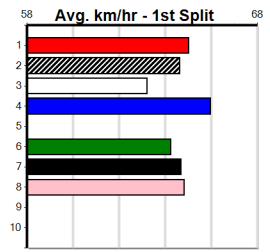

MEADOWS CONFERENCE & EVENTS

Distance: 525m, Race Type: Grade 5 T3, Total Prizemoney: $3,340
1st: $2,230, 2nd: $690, 3rd: $345, 4th: $75

Watchdog Tips:

Bet:

Table with columns: Form Box, Wgt, Dist, Track, Date, Time, BON, Margin, 1st/2nd (Time), PIR, Checked, Comment, WR, Split 1, S/P, Grade

LEARNED LESSON [5]
F Bitch Nov-20 Sire: MEPUNGA CRUZER Dam: MEPUNGA BELLA
Owner(s): J Shaw Trainer: James Shaw (Seymour)
Winning Distances: < 300m (0) 300 - 399m (1) 400 - 499m (1) 500 - 599m (8) 600 - 699m (1) > 700m (0)
Winning Weights: 25.7(1) 25.8(1) 25.9(1) 26.2(1) 26.4(1) 26.5(2) 26.6(1) 26.7(1) 26.8(2)
Race results table with columns: Rank, Box, Wgt, Dist, Track, Date, Time, BON, Margin, 1st/2nd (Time), PIR, Checked, Comment, WR, Split 1, S/P, Grade

Box History table for LEARNED LESSON [5] with columns: Bx, 1st, 2nd, 3rd, 4th, 5th, 6th, 7th, 8th and Prize Best Starts Trk/Dts APM

UPON BALE (NSW)[5]
RF Bitch Mar-22 Sire: KONOMI Dam: WENDALIN BALE
Owner(s): T Kennedy-harris Trainer: Luke Harris (Devon Meadows)
Winning Distances: < 300m (0) 300 - 399m (0) 400 - 499m (2) 500 - 599m (1) 600 - 699m (0) > 700m (0)
Winning Weights: 24.8(1) 25.4(1) 26.6(1)
Race results table with columns: Rank, Box, Wgt, Dist, Track, Date, Time, BON, Margin, 1st/2nd (Time), PIR, Checked, Comment, WR, Split 1, S/P, Grade

Box History table for UPON BALE (NSW)[5] with columns: Bx, 1st, 2nd, 3rd, 4th, 5th, 6th, 7th, 8th and Prize Best Starts Trk/Dts APM

LOCHINVAR PEARL (NSW)[5]
WBD Bitch Jun-21 Sire: FERNANDO BALE Dam: SORRY SCOTT
Owner(s): J James Trainer: Bradley Fitton (Pearcedale)
Winning Distances: < 300m (0) 300 - 399m (0) 400 - 499m (0) 500 - 599m (4) 600 - 699m (1) > 700m (0)
Winning Weights: 25.6(1) 25.7(2) 25.8(1) 26.1(1)
Race results table with columns: Rank, Box, Wgt, Dist, Track, Date, Time, BON, Margin, 1st/2nd (Time), PIR, Checked, Comment, WR, Split 1, S/P, Grade

Box History table for LOCHINVAR PEARL (NSW)[5] with columns: Bx, 1st, 2nd, 3rd, 4th, 5th, 6th, 7th, 8th and Prize Best Starts Trk/Dts APM

INVICTUS SHARON [5]
BK Bitch Mar-21 Sire: FERNANDO BALE Dam: JUBILATION
Owner(s): S Jardine Trainer: Scott Stefanos (Longwood)
Winning Distances: < 300m (0) 300 - 399m (2) 400 - 499m (6) 500 - 599m (0) 600 - 699m (0) > 700m (0)
Winning Weights: 27.3(1) 27.8(1) 28.1(1) 28.4(1) 28.5(1) 28.8(1) 28.9(1) 29.0(1)
Race results table with columns: Rank, Box, Wgt, Dist, Track, Date, Time, BON, Margin, 1st/2nd (Time), PIR, Checked, Comment, WR, Split 1, S/P, Grade

Box History table for INVICTUS SHARON [5] with columns: Bx, 1st, 2nd, 3rd, 4th, 5th, 6th, 7th, 8th and Prize Best Starts Trk/Dts APM

*** VACANT BOX ***
Sire: Dam:
Owner(s): Trainer:
Winning Distances: < 300m (0) 300 - 399m (0) 400 - 499m (0) 500 - 599m (0) 600 - 699m (0) > 700m (0)
Winning Weights:
Box History

1

2

3

4

5