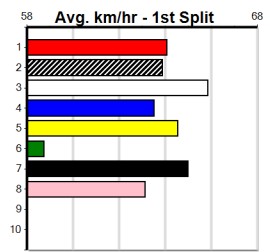

7

8:48PM

(VIC time)

Distance: 600m, Race Type: Restricted Win Heat, Total Prizemoney: $3,940
1st: $2,640, 2nd: $815, 3rd: $410, 4th: $75

Watchdog Tips:

Bet:

Form Box Wgt Dist Track Date Time BON Margin 1st/2nd (Time) PIR Checked Comment WR Split 1 S/P Grade

KRAKEN CHIEF [5]
BK Dog Mar-22 Sire: ZAMBORA BROCKIE Dam: KRAKEN KATIE
Owner(s): EYLES (SYN), K Eyles, H Eyles, D Eyles
Trainer: Kevin Eyles (Murchison)
Winning Distances: < 300m (0) 300 - 399m (0) 400 - 499m (4) 500 - 599m (2) 600 - 699m (0) > 700m (0)
Winning Weights: 33.5(1) 33.6(1) 33.7(1) 33.9(1) 34.0(2)
Box History table and Prize Best Starts table included.

ERZA SCARLET [5]
RF Bitch May-22 Sire: FERAL FRANKY Dam: WILL IT RAIN
Owner(s): A Lie
Trainer: Brett Mackie (Tooradin)
Winning Distances: < 300m (0) 300 - 399m (0) 400 - 499m (3) 500 - 599m (3) 600 - 699m (0) > 700m (0)
Winning Weights: 26.8(1) 27.0(3) 27.2(1) 27.5(1)
Box History table and Prize Best Starts table included.

SMOLDERING DECAY [5]
BK Bitch May-20 Sire: BELLA INFRARED Dam: AFIRE LOVE
Owner(s): J Thorpe
Trainer: Jennifer Thorpe (Arthurs Creek)
Winning Distances: < 300m (0) 300 - 399m (0) 400 - 499m (2) 500 - 599m (1) 600 - 699m (2) > 700m (1)
Winning Weights: 25.5(1) 25.8(1) 26.0(1) 26.1(2) 26.3(1)
Box History table and Prize Best Starts table included.

SOUTHERN LAW [5]
BD Dog Mar-22 Sire: FERNANDO BALE Dam: IT'S A BLUSH
Owner(s): Eye Candy (SYN), C Wilk, K Gorman
Trainer: Kate Gorman (Tanjil South)
Winning Distances: < 300m (0) 300 - 399m (0) 400 - 499m (4) 500 - 599m (1) 600 - 699m (0) > 700m (0)
Winning Weights: 31.0(1) 31.1(2) 31.2(1) 31.3(1)
Box History table and Prize Best Starts table included.

WINDSOR GIRL [5]
F Bitch Jan-22 Sire: ALLEN DEED Dam: RIXY YA PEST
Owner(s): M Evans
Trainer: Trent Blacker (Mitchell Park)
Winning Distances: < 300m (0) 300 - 399m (0) 400 - 499m (1) 500 - 599m (1) 600 - 699m (3) > 700m (0)
Winning Weights: 25.8(1) 26.0(1) 26.1(1) 26.3(2)
Box History table and Prize Best Starts table included.

1

2

3

4

5