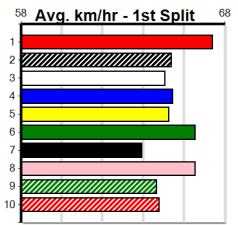

Watchdog Tips: 0 0 0 0 Bet: .

Table with columns: Form, Box, Weight, Dist, Track, Date, Time, BON, Margin, 1st/2nd (Time), PIR, Checked, Comment, W/R, Split 1, S/P, Grade. Rows include race details for ASTON FANTASTIC (NSW), TORNADO TAHLIA, ASTON GAGA, JETSTREAM ICON, WINKING WILLIE, MOCK FISH, LETHAL SNIPER, ZIPPING MINAJ, SIR BINGO, and PENGUIN PAT.