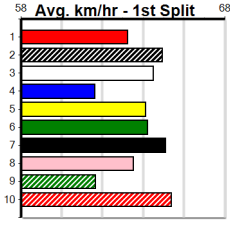

Watchdog Tips:

0

0

0

0

Bet:

Form Box Weight Dist Track Date Time BON Margin 1st/2nd (Time) PIR Checked Comment W/R Split 1 S/P Grade

1 HIGHER FORCE [6]
BD D Apr-22 FERAL FRANKY XTREME NOTICE
Trainer: Aaron Debattista (Tooleen)
2nd (4) 35.2 425 BEN R9 24-May-24 24.45 23.90 3.25LSHOW CAUSE (24.24) M/552 6.88 $3.60 X67
2nd (2) 35.0 425 BEN R3 28-Jun-24 23.97 23.73 3.5LON THE BEER (23.73) M/222 6.55 $4.00 X67
1st (1) 35.2 425 BEN R2 05-Jul-24 24.05 23.75 1.25LLETHAL AVENGER (24.13) M/211 6.58 $1.90 X67
3rd (6) 35.2 450 BAL R3 17-Jul-24 25.73 25.28 3.75LSORRY I'M LATE (25.48) M/212 6.66 $2.80 X67H

Winning Boxes
1 2 3 4 5 6 7 8
1 1
Prize Best $5,650.00
Starts NBT
Trk/Dst 6-2-3-1
APM 1-0-0-1 $4650

2 BAKIS BALE (NSW)[6]
RBD D Apr-22 CHRISTO BALE DYNA ROMY
Trainer: Correy Grenfell (Anakie)
3rd (1) 34.2 595 SAN R3 06-Jun-24 34.56 34.00 8.00LLANFRANCO (34.00) M/1123 9.24 $6.60 X67
3rd (6) 34.4 515 SAN R3 13-Jun-24 30.13 29.38 7.50LDENISON FRISBY (29.63) Q/1333 5.10 $4.10 RW
7th (4) 34.3 515 SAN R1 20-Jun-24 31.34 29.15 24.00LPAW TIKI (29.67) M/3777 V14 5.19 $6.40 X67
4th (8) 35.0 450 BAL R3 17-Jul-24 25.78 25.28 4.50LSORRY I'M LATE (25.48) M/555 6.77 $5.40 X67H

Winning Boxes
1 2 3 4 5 6 7 8
1 1
Prize Best $15,130.00
Starts NBT
Trk/Dst 20-2-3-7
APM 1-0-0-0 $10617

3 ROSCOE BALE (NSW)[5]
WBK D May-22 ALLEN DEED WANNA ALLEN
Trainer: Daniel Gibbons (Avalon)
2nd (1) 29.9 435 SLE R1 23-Jun-24 25.14 24.37 2.00LHE'S A ROCK (25.01) M/322 5.27 $3.70 MH
1st (2) 29.6 435 SLE R2 30-Jun-24 24.64 24.46 1.00LPAW BODHI (24.71) Q/111 5.25 $6.50 MF
1st (6) 30.2 390 BAL R9 10-Jul-24 22.10 21.82 3.00LCOUNTY KILDARE (22.29) M/21 SW 8.57 $5.40 X67
1st (4) 30.0 450 BAL R4 17-Jul-24 25.44 25.28 2.25LHONEY ZEN (25.59) Q/111 6.55 $4.30 X67H

Winning Boxes
1 2 3 4 5 6 7 8
1 1
Prize Best $7,670.00
Starts NBT
Trk/Dst 7-3-3-1
APM 1-1-0-0 $7410

4 BOMB LUCA [7]
BD D Oct-22 FERNANDO BALE JD BOMBSHELL
Trainer: Thomas Dailly (Anakie)
1st (3) 32.0 460 GEL R2 28-Jun-24 25.94 25.58 7.00LNOAH'S BEST (26.40) Q/111 6.66 $7.10 MH
2nd (5) 32.2 460 GEL R4 05-Jul-24 26.35 25.54 1.5LNOAH'S BEST (26.26) M/222 6.74 $2.50 MF
6th (5) 32.5 460 GEL R5 12-Jul-24 26.72 25.68 15.00LVAN WYCK (25.69) M/787 6.96 $6.90 X67
2nd (1) 32.0 450 BAL R3 17-Jul-24 25.68 25.28 3.00LSORRY I'M LATE (25.48) M/333 6.71 $4.00 X67H

Winning Boxes
1 2 3 4 5 6 7 8
1
Prize Best $2,880.00
Starts NBT
Trk/Dst 4-1-2-0
APM 1-0-1-0 $2880

5 HONEY ZEN [7]
BK B Nov-22 BARCIA BALE INDY HONEY
Trainer: Thomas Dailly (Anakie)
6th (8) 23.8 525 MEP R1 26-Jun-24 31.03 30.08 14.00LTHEEGALA (30.08) M/4776 5.28 $11.60 MH
2nd (3) 23.9 460 GEL R3 05-Jul-24 26.40 25.54 3.25LWARREGO STORM (26.18) M/342 6.70 $6.20 M
1st (2) 24.1 450 BAL R2 10-Jul-24 25.51 25.02 2.25LPLASTIC GANGSTER (25.67) Q/111 SW 6.63 $2.80 M
2nd (7) 23.7 450 BAL R4 17-Jul-24 25.59 25.28 2.25LROSCOE BALE (25.44) Q/222 6.59 $11.10 X67H

Winning Boxes
1 2 3 4 5 6 7 8
1
Prize Best $2,800.00
Starts NBT
Trk/Dst 4-1-2-0
APM 2-1-1-0 $2800