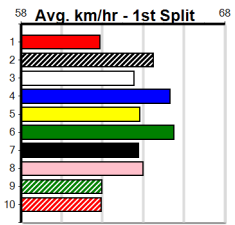

12

10:42PM

(VIC time)

Distance: 390m, Race Type: Grade 5, Total Prizemoney: $2,925
1st: $1,950, 2nd: $600, 3rd: $300, 4th: $75

Watchdog Tips: **0** **0** **0** **0** Bet: **0**