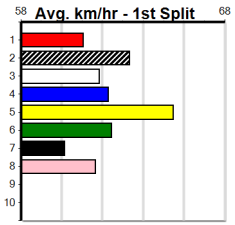

SJC CONCRETING

Distance: 450m, Race Type: Mixed 6/7, Total Prizemoney: $2,925
1st: $1,950, 2nd: $600, 3rd: $300, 4th: $75

3

7:38PM
(VIC time)

Watchdog Tips: 0 0 0 0 **Bet:** .