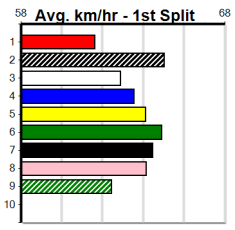

SOUTHERN SHEETMETAL

Distance: 390m, Race Type: Mixed 6/7, Total Prizemoney: $2,925
1st: $1,950, 2nd: $600, 3rd: $300, 4th: $75

Watchdog Tips: 0 0 0 0 **Bet:** .