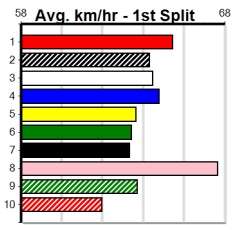

TOWN & COUNTRY LINE MARKING

Distance: 390m, Race Type: Mixed 4/5, Total Prizemoney: \$3,360 1st: \$2,250, 2nd: \$690, 3rd: \$345, 4th: \$75

Watchdog Tips: 0 0 0 0 Bet:

Main table containing race details for 10 races, including horse names, trainers, owners, and winning boxes.