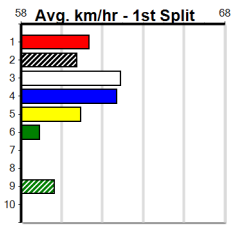

A1 SIGNAGE

Distance: 450m, Race Type: Maiden, Total Prizemoney: $2,535
1st: $1,680, 2nd: $520, 3rd: $260, 4th: $75

Watchdog Tips: 0 0 0 0 **Bet:** .