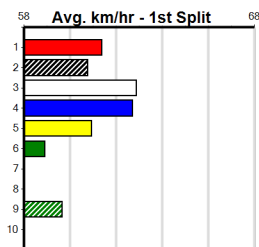

Ballarat

2

7:18PM

(VIC time)

A1 SIGNAGE

Distance: 450m, Race Type: Maiden, Total Prizemoney: $2,535
1st: $1,680, 2nd: $520, 3rd: $260, 4th: $75

Watchdog Tips:

Bet:

Form	Box	Wgt	Dist	Track	Date	Time	BON	Margin	1st/2nd (Time)	PIR	Checked	Comment	WR	Split	1	S/P	Grade

1

CIRCLE ROUND [M]
WDKBD Bitch Jan-22 Sire: **WOW** Dam: **GAMMA BALE** Trainer: **Clinton Keith (Ocean Grove)**
Owner(s): **K Muscat**
Winning Distances: < 300m (0) 300 - 399m (0) 400 - 499m (0) 500 - 599m (0) 600 - 699m (0) > 700m (0)
Winning Weights:

7th (7)	26.3	525	MEP	R1	29-May-24	31.88	29.92	18.00	HARVEY INTENTION (30.63)	S/5777	. . .	. . .	V0	W	5.43	$8.30	M
3rd (8)	26.3	400	GEL	R1	14-Jun-24	22.97	22.54	3.25L	MISS PATSY (22.76)	S/33	. . .	. . .	. . .	. . .	8.67	$10.20	M
2nd (4)	26.2	460	GEL	R2	22-Jun-24	26.69	26.08	6.50L	HURDLING HAROLD (26.23)	M/433	. . .	. . .	W	. . .	6.94	$2.10	M
5th (3)	26.4	400	GEL	R1	25-Jun-24	23.08	22.50	3.25L	PAW MARVEL (22.85)	M/56	. . .	. . .	. . .	. . .	8.80	$3.70	M
5th (4)	26.2	525	MEP	R1	03-Jul-24	31.42	29.83	15.00	RUXTON GIRL (30.43)	M/7645	. . .	. . .	. . .	. . .	5.48	$46.60	M

Last 3 wins NOT included above

Box History

Bx	1st	2nd	3rd	4th	5th	6th	7th	8th
1								
2								
3					1			
4		1			1			
5								
6								
7								1
8			1					

Prize Best	$580.00	FSH
Starts	5-0-1-1	
Trk/Dts	0-0-0-0	
APM	528	

2

LUNA'S GIRL [M]
BK Bitch Sep-22 Sire: **FERAL FRANKY** Dam: **LADY PANDORA** Trainer: **George Borg (Maryborough)**
Owner(s): **J Borg**
Winning Distances: < 300m (0) 300 - 399m (0) 400 - 499m (0) 500 - 599m (0) 600 - 699m (0) > 700m (0)
Winning Weights:

5th (6)	29.6	425	BEN	R4	12-Jul-24	25.06	23.86	10.00	DYNAMITE DOUG (24.38)	M/655	. . .	. . .	. . .	. . .	6.87	$11.60	MH
2nd (6)	29.7	425	BEN	R1	19-Jul-24	24.69	23.78	1.75L	DERNANCOURT (24.57)	Q/433	. . .	. . .	. . .	. . .	6.79	$11.00	M

Last 3 wins NOT included above

Box History

Bx	1st	2nd	3rd	4th	5th	6th	7th	8th
1								
2								
3								
4								
5								
6		1			1			
7								
8								

Prize Best	$520.00	FSH
Starts	2-0-1-0	
Trk/Dts	0-0-0-0	
APM	520	

3

LUNA MIKADO [M]
BK Bitch Jun-22 Sire: **SIDESHOW MARJEN** Dam: **LADY MIKADO** Trainer: **Maria Barber (Hoddles Creek)**
Owner(s): **J AND J (SYN), M Barber, P Jones**
Winning Distances: < 300m (0) 300 - 399m (0) 400 - 499m (0) 500 - 599m (0) 600 - 699m (0) > 700m (0)
Winning Weights:

2nd (3)	28.6	460	WGL	R1	25-Jun-24	26.19	25.61	4.25L	HARVINGTON (25.90)	M/222	. . .	. . .	. . .	. . .	6.66	$18.40	M
7th (4)	28.6	425	BEN	R2	12-Jul-24	24.72	23.86	6.00L	NACHO PROBLEM (24.33)	M/687	. . .	. . .	. . .	. . .	6.75	$8.50	MH
2nd (2)	28.5	450	BAL	R1	17-Jul-24	25.94	25.28	1.25L	SHARAPOVA STAR (25.85)	M/433	. . .	. . .	. . .	. . .	6.76	$3.40	M

Last 3 wins NOT included above

Box History

Bx	1st	2nd	3rd	4th	5th	6th	7th	8th
1								
2		1						
3		1						
4							1	
5								
6								
7								
8								

Prize Best	$1040.00	NBT
Starts	3-0-2-0	
Trk/Dts	1-0-1-0	
APM	1040