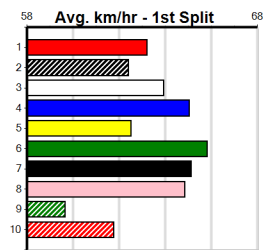

GRV VICBRED DISTANCEFINAL (0-4 WINS)

Distance: 660m, Race Type: Restricted Win Final, Total Prizemoney: $14,725
1st: $10,000, 2nd: $3,100, 3rd: $1,550, 4th: $75

Watchdog Tips:

Bet:

Form Box	Wgt	Dist	Track	Date	Time	BON	Margin	1st/2nd (Time)	PIR	Checked	Comment	WR	Split 1	S/P	Grade

ENGELKE ROAD [5]

F Dog Jun-22 Sire: BEAST UNLEASHED Dam: RUBY GIRL Trainer: Ned McDonald (Pearcedale)

Owner(s): P Moody
Winning Distances: < 300m (0) 300 - 399m (0) 400 - 499m (1) 500 - 599m (2) 600 - 699m (1) > 700m (0)
Winning Weights: 31.9(1) 32.1(1) 32.5(1) 32.6(1)

7th (7)	32.0	515	SAN	R9	24-May-24	30.10	29.17	9.00L BAGMAN (29.47)	S/8888	.	.	.	5.30	$16.20	5F
3rd (8)	31.6	500	TRA	R6	29-May-24	28.16	27.98	2.50L OMEGA BOWIE (27.98)	M/333	.	.	.	9.40	$3.30	5
2nd (7)	32.0	510	SLE	R6	05-Jun-24	28.93	28.49	6.50L DR. ASHER (28.49)	S/333	.	.	.	9.41	$4.10	X45
5th (1)	32.2	595	SAP	R8	17-Jun-24	34.98	34.30	10.00 CRACKERJACK BOOM	S/4556	.	.	W	9.62	$4.30	X45
2nd (3)	32.2	640	SLE	R5	23-Jun-24	36.90	36.51	6.00L LAKEVIEW NOLA (36.51)	M/4432	.	.	.	6.23	$7.20	RW
2nd (1)	32.3	660	BEN	R9	28-Jun-24	38.25	38.02	2.75L SMOLDERING DECAY (38.08)	M/3222	.	.	.	4.40	$4.40	X45H
1st (8)	32.6	660	BEN	R8	05-Jul-24	38.05	38.05	0.50L CONTAINER (38.08)	S/7422	.	.	SW	4.34	$7.40	X45F
3rd (8)	33.0	660	BAL	R7	17-Jul-24	38.52	38.22	4.50L FLYING ENVY (38.22)	S/6656	.	.	.	13.14	$4.40	RWH

Last 3 wins NOT included above

1st (5)	32.5	460	WGL	R3	30-Mar-24	26.09	25.97	0.25L EMPTY YOUR MIND (26.10)	S/522	.	.	SW	6.73	$3.20	M
1st (4)	32.1	510	SLE	R9	21-Apr-24	29.00	28.83	4.25L ICE ICE BABY (29.29)	M/552	.	.	.	9.46	$6.90	RW
1st (8)	31.9	510	SLE	R5	05-May-24	28.79	28.76	3.5L BEAR HAND (29.04)	M/221	.	.	SW	9.33	$1.60	RW

Box History

Bx	1st	2nd	3rd	4th	5th	6th	7th	8th
1		1			2			
2	1				1			
3		1						
4	1			1				
5	1		1					
6		1						
7		1						1
8	2		2					

Prize Best Starts Trk/Dts APM: $21337.14 NBT 17-4-5-3 1-0-0-1 18049

JAMARRA [5]

F Dog Sep-21 Sire: ZAMBORA BROCKIE Dam: NORDEGREN Trainer: Aaron Debattista (Toolleen)

Owner(s): A Debattista
Winning Distances: < 300m (0) 300 - 399m (0) 400 - 499m (0) 500 - 599m (1) 600 - 699m (2) > 700m (0)
Winning Weights: 35.8(1) 36.3(1) 37.1(1)

ST (-)	36.2	425	BEN	R5	28-Apr-24	24.18		0.50L Trial Cleared	M/22	.	.	2of2	6.63		ST
1st (4)	37.1	650	SHP	R4	20-May-24	37.70	37.70	0.50L FIRE CHAMBER (37.72)	M/2221	.	.	SW	17.64	$3.70	RW
2nd (8)	37.2	500	BEN	R5	24-May-24	28.45	27.83	9.00L YAMANU BALE (27.83)	M/766	.	.	.	6.95	$2.70	RW
3rd (5)	36.9	660	BEN	R5	31-May-24	38.83	38.45	5.50L SMOLDERING DECAY (38.45)	M/6653	.	.	.	4.52	$2.00	RW
6th (6)	37.2	650	SHP	R13	10-Jun-24	37.83	36.94	4.50L VOSS ALI (37.51)	S/7776	.	.	.	18.04	$9.00	RWH
4th (6)	36.6	715	SAP	R5	17-Jun-24	42.88	42.62	4.00L SMOLDERING DECAY (42.62)	S/8544	.	.	.	6.50	$4.10	RW
1st (3)	36.3	650	SHP	R7	08-Jul-24	37.62	37.62	5.50L MAGIC DARK STAR (37.98)	M/3111	.	.	SW	17.64	$2.70	RW
4th (2)	36.6	660	BAL	R6	17-Jul-24	38.74	38.22	6.00L RAYA STAR (38.32)	S/8787	.	.	.	13.48	$10.90	RWH

Last 3 wins NOT included above

1st (6)	35.8	595	SAP	R9	04-Sep-23	34.62	33.90	2.75L EDEN'S GIFT (34.82)	S/6631	.	.	.	9.49	$3.10	RW

Box History

Bx	1st	2nd	3rd	4th	5th	6th	7th	8th
1				1				
2			1	1				
3	1	1						
4	1	1						
5			2					
6	1	1		1	1	1		
7			1					
8		1						

Prize Best Starts Trk/Dts APM: $17345.00 NBT 16-3-4-4 1-0-0-0 7882