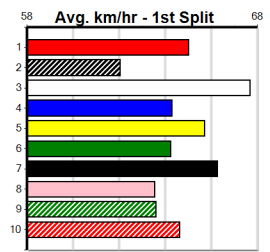

TUDOR ELECTRICAL

Distance: 545m, Race Type: Mixed 4/5, Total Prizemoney: $3,875
1st: $2,600, 2nd: $800, 3rd: $400, 4th: $75

Watchdog Tips:

Bet:

Form	Box	Wgt	Dist	Track	Date	Time	BON	Margin	1st/2nd (Time)	PIR	Checked	Comment	WR	Split 1	S/P	Grade

I'M HONEY [5]

F Bitch **May-22** Sire: **FLYING RICCIARDO** Dam: **I'M POPPY**
Owner(s): **Smith Racing (SYN), D Smith, J Smith** Trainer: **Danielle Smith (Lara)**
Winning Distances: **< 300m (0) 300 - 399m (0) 400 - 499m (0) 500 - 599m (3) 600 - 699m (0) > 700m (0)**
Winning Weights: **26.5(1) 27.0(1) 27.2(1)**

5th (8)	27.1	425	BEN	R6	22-Mar-24	24.35	23.47	13.00	ROCK THE WOK (23.47)	M/355	.	.	.	6.65	$30.00	RWH
6th (7)	26.8	460	WGL	R4	02-Apr-24	26.43	25.54	11.00	JEBRYNAH NITRO (25.69)	M/577	.	.	.	6.59	$42.60	RWH
8th (7)	26.9	450	BAL	R10	14-Apr-24	26.71	25.59	16.00	RAYA STAR (25.66)	M/888	.	.	.	7.21	$27.10	RW
1st (1)	27.0	500	BEN	R2	07-Jun-24	28.31	27.68	2.50L	BELSAR (28.47)	M/111	.	SW	.	6.52	$15.00	SH
8th (5)	27.0	450	SHP	R3	15-Jun-24	25.89	24.94	8.50L	POWER PAWS (25.32)	S/888	.	.	.	7.02	$108.00	GL
3rd (5)	27.2	515	SAP	R9	24-Jun-24	30.33	29.46	3.00L	TEMPER TRAP (30.13)	M/1333	.	.	.	5.14	$6.90	X67
1st (2)	27.2	525	MEP	R3	03-Jul-24	30.40	29.83	2.50L	SIR DODGE (30.56)	Q/1111	.	.	.	5.10	$2.80	X67
4th (1)	27.3	515	SAP	R7	08-Jul-24	29.96	29.50	3.25L	TIGGERLONG FLYER (29.73)	M/4344	.	.	.	5.10	$7.20	5

Last 3 wins NOT included above

1st (7)	26.5	525	MEP	R1	14-Feb-24	30.57	30.06	3.5L	WOODSHED ALBERT (30.81)	M/1111	.	SW	.	5.27	$26.30	M

Prize Best Starts Trk/Dts APM: $8150.00 FSTD 12-3-0-1 0-0-0-0 5490

CLARETOWN SADIE [5]

WBEBD Bitch **Jan-22** Sire: **WOW** Dam: **GAMMA BALE**
Owner(s): **P Griffen** Trainer: **Peter Griffen (Claretown)**
Winning Distances: **< 300m (0) 300 - 399m (0) 400 - 499m (6) 500 - 599m (0) 600 - 699m (0) > 700m (0)**
Winning Weights: **27.6(1) 27.9(1) 28.0(3) 28.2(1)**

3rd (7)	27.9	500	BEN	R8	01-May-24	28.73	28.26	7.00L	SMALL Demeanour (28.26)	S/743	.	.	.	6.93	$2.40	5
1st (6)	28.2	460	GEL	R6	07-May-24	25.91	25.79	1.00L	TINKER CONALL (25.97)	M/122	.	.	.	6.61	$3.00	5
6th (7)	28.4	460	GEL	R8	14-May-24	26.89	25.61	6.00L	MAC CRUZ (26.47)	M/677	.	.	.	6.81	$1.90	5
2nd (2)	27.9	450	BAL	R5	12-Jun-24	25.69	25.31	1.75L	STORM KEY (25.58)	M/333	.	.	.	6.70	$10.20	5
4th (6)	27.7	450	BAL	R5	19-Jun-24	25.52	25.12	2.00L	QUEST FOR MAGIC (25.39)	S/875	.	.	.	6.93	$44.60	5
5th (5)	27.9	450	BAL	R7	26-Jun-24	25.86	25.03	5.50L	BRONELLY STRIKER (25.47)	M/666	.	.	.	6.91	$12.20	5
4th (3)	27.9	450	BAL	R7	10-Jul-24	25.83	25.02	6.00L	PAW ZELINI (25.45)	M/554	.	.	.	6.86	$22.20	5
4th (4)	27.7	450	BAL	R10	17-Jul-24	25.70	25.28	3.00L	NOCTILUCENT (25.50)	M/555	.	.	.	6.86	$8.30	5

Last 3 wins NOT included above

1st (5)	27.9	450	BAL	R1	09-Dec-23	25.72	25.67	0.25L	ZIPPING ARLO (25.74)	Q/111	.	.	.	6.67	$10.80	X67
1st (8)	28.0	460	GEL	R8	06-Feb-24	26.14	25.59	2.50L	DESTINI REBEL (26.31)	M/321	.	.	.	6.69	$4.00	5
1st (3)	28.0	450	BAL	R6	15-Apr-24	25.49	25.49	7.00L	SPICY SIREN (25.95)	Q/111	.	SW	.	6.64	$1.80	T3-5

Prize Best Starts Trk/Dts APM: $9260.00 FSTD 31-6-3-1 0-0-0-0 3674