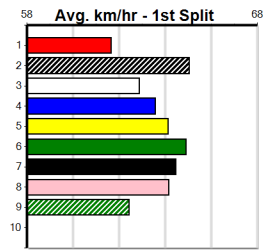

SOUTHERN SHEETMETAL

Distance: 390m, Race Type: Mixed 6/7, Total Prizemoney: $2,925
1st: $1,950, 2nd: $600, 3rd: $300, 4th: $75

Watchdog Tips: [ ] [ ] [ ] [ ] [ ] Bet: [ ]

Table with columns: Form Box, Wgt, Dist, Track, Date, Time, BON, Margin, 1st/2nd (Time), PIR, Checked, Comment, W/R, Split 1, S/P, Grade

ASTON WASHINGTON [6]
BK Bitch Jan-22 Sire: ASTON DEE BEE Dam: ASTON CORINNA
Owner(s): R Borda
Trainer: Benjamin Magri (Avalon)
Winning Distances: < 300m (0) 300 - 399m (2) 400 - 499m (0) 500 - 599m (0) 600 - 699m (0) > 700m (0)
Winning Weights: 25.2(1) 25.5(1)
Race results table with columns: Rank, Wgt, Dist, Track, Date, Time, Margin, Sire, Dam, PIR, Checked, Comment, W/R, Split 1, S/P, Grade, Prize

SHE'S RELOADED [6]
BK Bitch Apr-22 Sire: FERAL FRANKY Dam: MILITANT SPIRIT
Owner(s): SQUAD DOG (SYN), B Moss, L Roberts, H Mountjoy
Trainer: Billy Mcrae (Smythes Creek)
Winning Distances: < 300m (0) 300 - 399m (1) 400 - 499m (1) 500 - 599m (0) 600 - 699m (0) > 700m (0)
Winning Weights: 26.3(1) 26.5(1)
Race results table with columns: Rank, Wgt, Dist, Track, Date, Time, Margin, Sire, Dam, PIR, Checked, Comment, W/R, Split 1, S/P, Grade, Prize

DAYS OF ROSES [7]
BK Bitch Aug-22 Sire: MY REDEEMER Dam: STOCK OPTION
Owner(s): M Gilders
Trainer: Mim Gilders (Invermay)
Winning Distances: < 300m (0) 300 - 399m (1) 400 - 499m (0) 500 - 599m (0) 600 - 699m (0) > 700m (0)
Winning Weights: 29.3(1)
Race results table with columns: Rank, Wgt, Dist, Track, Date, Time, Margin, Sire, Dam, PIR, Checked, Comment, W/R, Split 1, S/P, Grade, Prize

LETHAL AVENGER [6]
BKW Dog Sep-22 Sire: TOMMY SHELBY Dam: AVENGER LASS
Owner(s): R Oppenhuis
Trainer: George Borg (Maryborough)
Winning Distances: < 300m (0) 300 - 399m (1) 400 - 499m (1) 500 - 599m (0) 600 - 699m (0) > 700m (0)
Winning Weights: 29.0(1) 29.1(1)
Race results table with columns: Rank, Wgt, Dist, Track, Date, Time, Margin, Sire, Dam, PIR, Checked, Comment, W/R, Split 1, S/P, Grade, Prize

ASTON DALTREY [6]
BK Dog Jun-22 Sire: ASTON RUPEE Dam: ASTON AMORE
Owner(s): R Borda
Trainer: Briana Robertson-leech (Smeato)
Winning Distances: < 300m (0) 300 - 399m (0) 400 - 499m (2) 500 - 599m (0) 600 - 699m (0) > 700m (0)
Winning Weights: 30.0(1) 30.2(1)
Race results table with columns: Rank, Wgt, Dist, Track, Date, Time, Margin, Sire, Dam, PIR, Checked, Comment, W/R, Split 1, S/P, Grade, Prize

1

2

3

4

5