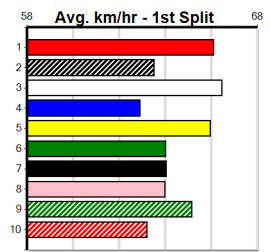

PAUA OF BUDDY AT STUD

Distance: 450m, Race Type: Grade 5, Total Prizemoney: $2,925
1st: $1,950, 2nd: $600, 3rd: $300, 4th: $75

Watchdog Tips:

Bet:

Form Box Wgt Dist Track Date Time BON Margin 1st/2nd (Time) PIR Checked Comment WR Split 1 S/P Grade

PEST MANAGEMENT [5]
WBE Bitch Aug-20 Sire: WHISKEY RIOT Dam: MYRNIONG LANA
Owner(s): T Kingcott
Trainer: Paul Mathieson (Myrniong)
Winning Distances: < 300m (0) 300 - 399m (1) 400 - 499m (7) 500 - 599m (3) 600 - 699m (0) > 700m (0)
Winning Weights: 28.1(1) 28.2(1) 28.6(1) 28.7(1) 28.8(1) 28.9(1) 29.0(3) 29.1(1) 29.2(1)
Box History table and Prize Best Starts table included.

WHITE BREW [5]
WBE Dog Mar-21 Sire: COSMIC RUMBLE Dam: MEPUNGA REMI
Owner(s): R Brewer
Trainer: Raymond Brewer (Camperdown)
Winning Distances: < 300m (0) 300 - 399m (1) 400 - 499m (3) 500 - 599m (0) 600 - 699m (0) > 700m (0)
Winning Weights: 34.1(2) 34.2(1) 34.4(1)
Box History table and Prize Best Starts table included.

NIMBLE TOMMY [5]
BE Dog Apr-22 Sire: TOMMY SHELBY Dam: MEPUNGA REMI
Owner(s): M Bloom
Trainer: Debbie Goudge (Terang)
Winning Distances: < 300m (0) 300 - 399m (1) 400 - 499m (7) 500 - 599m (0) 600 - 699m (0) > 700m (0)
Winning Weights: 29.5(1) 29.6(1) 30.1(1) 30.3(1) 30.6(2) 31.0(1) 31.3(1)
Box History table and Prize Best Starts table included.

QILIN BALE [5]
F Bitch Jul-22 Sire: FERAL FRANKY Dam: QUAIL BALE
Owner(s): B Wheeler
Trainer: Correy Grenfell (Anakie)
Winning Distances: < 300m (0) 300 - 399m (1) 400 - 499m (1) 500 - 599m (1) 600 - 699m (0) > 700m (0)
Winning Weights: 30.0(1) 30.1(1) 30.2(1)
Box History table and Prize Best Starts table included.

PARIS BALE (NSW)[5]
BK Bitch May-22 Sire: CHRISTO BALE Dam: HAE ALLEN
Owner(s): B Wheeler
Trainer: Rebecca Gibbons (Avalon)
Winning Distances: < 300m (0) 300 - 399m (4) 400 - 499m (2) 500 - 599m (0) 600 - 699m (0) > 700m (0)
Winning Weights: 28.5(1) 28.8(3) 29.1(1) 29.2(1)
Box History table and Prize Best Starts table included.

1

2

3

4

5