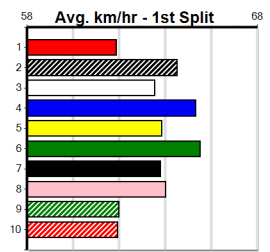

BALLARAT FUNCTION CENTRE

Distance: 390m, Race Type: Grade 5, Total Prizemoney: $2,925
1st: $1,950, 2nd: $600, 3rd: $300, 4th: $75

Watchdog Tips:

Bet:

Form Box	Wgt	Dist	Track	Date	Time	BON	Margin	1st/2nd (Time)	PIR	Checked	Comment	WR	Split 1	S/P	Grade

DASH OF CRIMSON [5]

WF Bitch May-21 Sire: FERNANDO BALE Dam: CRIMSON VIXEN Trainer: John Hickey (Hopetoun Park)

Owner(s): J Hickey
Winning Distances: < 300m (0) 300 - 399m (5) 400 - 499m (3) 500 - 599m (0) 600 - 699m (0) > 700m (0)
Winning Weights: 24.0(1) 24.1(1) 24.2(1) 24.3(2) 24.4(1) 24.9(1) 25.4(1)

6th (4)	24.9	425	BEN	R11	17-May-24	24.47	23.88	4.00L COOPER SUMMER (24.20)	M/455	.	.	.	6.71	$14.90	5
4th (2)	24.8	300	HVL	R12	26-May-24	17.32	16.71	7.50L RAGING CABLE (16.83)	M/1	.	.	.	4.01	$9.60	5
7th (8)	24.8	435	SLE	R10	09-Jun-24	25.09	24.34	11.00 LEO BALE (24.34)	S/755	.	.	.	5.40	$37.30	5
7th (6)	24.3	390	BAL	R7	19-Jun-24	22.62	21.91	8.00L ARANDT'S GIRL (22.09)	M/77	.	.	.	8.75	$123.40	X45
3rd (7)	24.6	390	BAL	R12	26-Jun-24	22.53	22.01	1.75L GEORGIE BALE (22.42)	M/33	.	.	.	8.69	$11.40	5
7th (1)	24.6	390	BAL	R4	03-Jul-24	22.59	22.02	7.50L FIBULARIS (22.09)	Q/87	.	.	.	8.80	$36.20	5H
5th (7)	24.8	390	WBL	R12	11-Jul-24	22.91	21.94	5.50L ALL DAMIRO (22.53)	M/54	.	.	.	9.07	$12.50	5
6th (4)	24.7	390	BAL	R5	17-Jul-24	22.80	21.95	6.00L MILLIE (22.40)	M/86	.	.	.	8.78	$10.40	5

Last 3 wins NOT included above

1st (6)	24.3	390	BAL	R12	12-Jul-23	22.31	21.97	1.25L ASTUTE QUEEN (22.38)	M/21	.	.	.	8.56	$1.70	5
1st (1)	25.4	350	TRA	R11	20-Nov-23	19.79	19.79	3.00L BLINKIN' BLUE (19.99)	M/11	.	SW	.	6.52	$1.50	T3-5
1st (7)	24.9	390	SHP	R12	11-Apr-24	22.27	21.83	3.00L KNEW THAT (22.47)	M/11	.	.	.	8.48	$5.40	5

CANYA DREAM (NSW)[5]

RF Bitch Feb-22 Sire: FERNANDO BALE Dam: JUST TERMS Trainer: Wayne Gray (Wendouree)

Owner(s): W Gray
Winning Distances: < 300m (0) 300 - 399m (0) 400 - 499m (3) 500 - 599m (0) 600 - 699m (0) > 700m (0)
Winning Weights: 26.0(1) 26.1(1) 26.2(1)

4th (4)	25.9	500	BEN	R7	08-May-24	28.73	28.16	1.00L ARCHIE MCIVOR (28.67)	M/111	.	.	.	6.70	$19.30	T3-RW
2nd (5)	25.9	450	WBL	R7	13-May-24	26.07	25.66	0.50L JUDICIARY (26.04)	S/523	.	.	.	6.99	$3.70	6G
1st (5)	26.1	450	SHP	R5	16-May-24	25.72	25.42	1.75L ROSS STREET PETE (25.82)	M/111	.	.	.	6.71	$11.90	X67
2nd (8)	25.4	390	WBL	R10	23-May-24	22.31	22.06	1.00L UDANI BALE (22.25)	M/11	.	.	.	8.63	$8.80	5
2nd (1)	25.8	410	HOR	R3	28-May-24	23.63	22.94	9.00L RAPIDFIRE GIRL (23.02)	M/32	.	.	.	10.67	$10.40	5
6th (4)	25.8	390	WBL	R11	30-May-24	22.65	21.92	5.50L INSANE BROCKIE (22.26)	M/67	.	.	.	9.00	$7.20	5
7th (4)	25.8	400	GEL	R12	14-Jun-24	23.38	22.54	9.50L TIME TO PROPHET (22.73)	M/88	.	.	W	8.91	$7.70	5
6th (4)	25.6	400	GEL	R12	16-Jul-24	23.67	22.53	15.00 TENSION HEAD (22.68)	M/67	.	.	.	8.84	$9.70	5

Last 3 wins NOT included above

1st (2)	26.0	450	BAL	R1	11-Mar-24	25.69	25.69	4.25L MAJESTIC GEORGE (25.98)	M/111	.	SW	.	6.72	$4.70	T3-M
1st (4)	26.2	450	BAL	R5	21-Mar-24	25.75	25.43	0.05L JELLICENT BALE (25.76)	Q/111	.	.	.	6.69	$2.80	X67