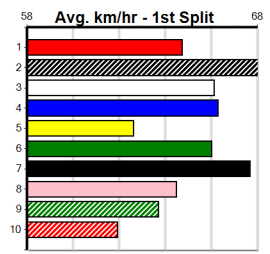

SWEET NETTY'S CATERING

Distance: 390m, Race Type: Grade 5, Total Prizemoney: $2,925
1st: $1,950, 2nd: $600, 3rd: $300, 4th: $75

Watchdog Tips: ☐ ☐ ☐ ☐ ☐ ☐ ☐ ☐ ☐ ☐ Bet:

ZORBAS BALE (NSW)[5]
DKBD Dog Apr-22 Sire: **CHRISTO BALE** Dam: **DYNA ROMY** Trainer: Correy Grenfell (Anakie)
Owner(s): B Wheeler
Winning Distances: < 300m (0) 300 - 399m (1) 400 - 499m (2) 500 - 599m (2) 600 - 699m (0) > 700m (0)
Winning Weights: 34.2(2) 34.4(1) 35.4(2)
2nd (6) 34.4 515 SAN R7 06-Jun-24 29.77 29.50 2.00L ZIPPING KAI (29.64) Q/1111 . . . 5.10 $13.80 5
7th (8) 34.2 515 SAN R10 13-Jun-24 30.23 29.38 5.50L MOTION SENSOR (29.85) M/6667 . . . 5.28 $8.40 5
6th (2) 34.4 450 WBL R8 20-Jun-24 25.69 25.18 7.50L HOUSE OF TURBO (25.18) M/578 . . . 6.75 $23.60 X45
6th (1) 34.5 410 HOR R8 25-Jun-24 23.75 23.07 3.5L BRIGHT MOON (23.52) M/88 . . . 11.20 $3.70 X45
1st (8) 34.4 485 HOR R3 02-Jul-24 27.61 27.06 2.00L LALA RAPID (27.74) M/422 . . . 6.72 $2.50 RWH
5th (4) 34.5 485 HOR R8 09-Jul-24 27.92 27.40 4.75L IDYLLIC JAMES (27.58) M/577 . SW . 6.81 $13.00 RWF
6th (4) 34.1 525 MEA R4 13-Jul-24 30.57 29.89 8.50L KING OWEN (30.01) M/4446 . . . 5.24 $62.40 SH
7th (6) 34.1 515 SAN R11 18-Jul-24 30.51 29.29 11.00L ECO BALE (29.75) M/5677 . . . 5.18 $11.10 5
Last 3 wins NOT included above
1st (5) 34.2 525 MEP R10 13-Mar-24 30.59 30.03 2.50L MIDNIGHT MASS (30.75) M/1111 . . . 5.22 $4.20 7
1st (5) 35.4 450 BAL R9 29-Apr-24 25.65 25.50 1.5L ABLETT FLYER (25.76) M/311 . . . 6.70 $2.40 T3-RW
1st (2) 35.4 515 SAP R12 13-May-24 30.04 29.81 0.50L DREAM ON ALLAN (30.07) M/2111 . . . 5.20 $1.40 5

I'M WHAT'S NEXT [5]
BK Dog Nov-22 Sire: **EXPLOSIVE BOY** Dam: **COCO NOVA** Trainer: Chris Darmanin (Kurunjang)
Owner(s): L Edgerton
Winning Distances: < 300m (0) 300 - 399m (3) 400 - 499m (0) 500 - 599m (0) 600 - 699m (0) > 700m (0)
Winning Weights: 31.9(1) 32.1(1) 32.2(1)
1st (8) 32.2 300 HVL R1 09-Jun-24 16.76 16.75 5.50L SACRED SWORD (17.12) Q/1 . SW . 3.98 $18.10 M
1st (7) 32.1 350 HVL R4 16-Jun-24 19.30 19.07 4.50L SHOCK AND AWE (19.62) Q/1 . . . 6.52 $3.00 RW
1st (6) 31.9 350 HVL R3 23-Jun-24 19.38 19.02 6.00L DONEGAL EXPRESS (19.79) M/1 . SW . 6.57 $1.30 X67
Last 3 wins NOT included above