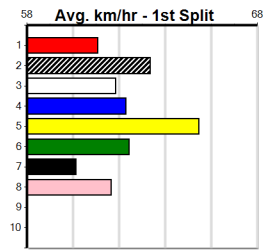

SJC CONCRETING

Distance: 450m, Race Type: Mixed 6/7, Total Prizemoney: $2,925
1st: $1,950, 2nd: $600, 3rd: $300, 4th: $75

Watchdog Tips: ☐ ☐ ☐ ☐

Bet: ☐

1

RIVIA AKIRA [7]
BK Bitch Jul-22 Sire: ALLEN DEED Dam: RIVIA BALE
Owner(s): DAILLY GREYHOUND FARMS (SYN), G Dailly, T Dailly Trainer: Thomas Dailly (Anakie)
Winning Distances: < 300m (0) 300 - 399m (0) 400 - 499m (1) 500 - 599m (0) 600 - 699m (0) > 700m (0)
Winning Weights: 28.5(1)

Box	1st	2nd	3rd	4th	5th	6th	7th	8th
1								
2	1							
3								
4								
5								
6								1
7			1		2			
8		1	1					

Prize Best Starts Trk/Dts APM: $2620.00 NBT 7-1-1-2 2-0-0-1 1332

5th (7) 28.9 460 GEL R3 19-Apr-24 26.56 25.58 9.50L ELLIOTT (25.89) M/556 6.87 $120.30 MH
2nd (8) 28.7 390 BAL R2 24-Apr-24 22.73 22.02 1.25L ZOOM BOOM (22.65) M/42 8.67 $3.80 MH
3rd (8) 28.7 390 BAL R1 02-May-24 22.56 21.93 5.50L FORBES SUPREME (22.20) S/44 8.68 $12.60 MF
7th (6) 28.5 450 BAL R2 15-May-24 26.06 24.79 5.50L AKELA MARTIAL (25.70) M/767 6.95 $4.40 M
1st (2) 28.5 460 GEL R3 21-May-24 26.02 25.73 5.00L KENNETH BALE (26.37) M/111 6.70 $4.80 M
3rd (7) 27.9 450 BAL R3 26-May-24 25.83 24.76 3.00L RIE BALE (25.62) M/534 6.73 $24.40 X67
5th (7) 27.8 425 BEN R3 19-Jul-24 24.93 23.78 11.00 TIMMA TURTLE TWO (24.21) M/677 6.77 $8.00 7

Last 3 wins NOT included above

2

FLYING PROUD [7]
BK Bitch Oct-22 Sire: MY REDEEMER Dam: FLYING UNICORN
Owner(s): T Erenshaw Trainer: Kim Erenshaw (Junction Village)
Winning Distances: < 300m (0) 300 - 399m (0) 400 - 499m (1) 500 - 599m (0) 600 - 699m (0) > 700m (0)
Winning Weights: 26.6(1)

Box	1st	2nd	3rd	4th	5th	6th	7th	8th
1								
2			1					
3								
4	1							
5								
6								1
7								
8								

Prize Best Starts Trk/Dts APM: $1295.00 FSH 3-1-0-1 0-0-0-0 1236

3rd (2) 26.5 515 SAP R1 03-Jun-24 30.47 29.83 9.50L HOT ASHES (29.83) M/3335 5.28 $5.30 MH
8th (6) 27.0 515 SAN R1 13-Jun-24 30.83 29.38 14.00 DEVIOUS (29.89) M/4888 5.30 $16.50 MF
1st (4) 26.6 460 WGL R1 04-Jul-24 26.17 26.13 6.50L SCOTTY'S STACY (26.62) M/211 6.71 $3.80 M

Last 3 wins NOT included above