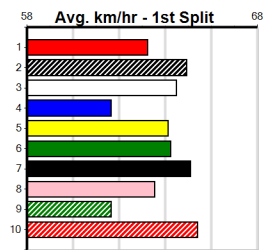

SPORTSBET FINAL

Distance: 450m, Race Type: Mixed 6/7 Final, Total Prizemoney: $3,360
1st: $2,250, 2nd: $690, 3rd: $345, 4th: $75

Watchdog Tips:

Bet:

Form	Box	Wgt	Dist	Track	Date	Time	BON	Margin	1st/2nd (Time)	PIR	Checked	Comment	WR	Split 1	S/P	Grade

HIGHER FORCE [6]

BD Dog Apr-22 **Sire: FERAL FRANKY** **Dam: XTREME NOTICE**

Owner(s): A Debattista **Trainer: Aaron Debattista (Toolleen)**

Winning Distances: < 300m (0) 300 - 399m (0) 400 - 499m (2) 500 - 599m (0) 600 - 699m (0) > 700m (0)

Winning Weights: 35.2(1) 35.3(1)

2nd (4)	35.1	425	BEN	R1	26-Apr-24	24.24	23.85	1.00L	CANYA LIBBY (24.19)	M/322	.	.	W	6.76	$10.30	M
1st (7)	35.3	425	BEN	R2	10-May-24	24.18	23.72	2.00L	BIG SOLOMONA (24.32)	M/331	.	.	.	6.70	$4.40	M
2nd (4)	35.2	425	BEN	R9	24-May-24	24.45	23.90	3.25L	SHOW CAUSE (24.24)	M/552	.	.	.	6.88	$3.60	X67
2nd (2)	35.0	425	BEN	R3	28-Jun-24	23.97	23.73	3.5L	ON THE BEER (23.73)	M/222	.	.	.	6.55	$4.00	X67
1st (1)	35.2	425	BEN	R2	05-Jul-24	24.05	23.75	1.25L	LETHAL AVENGER (24.13)	M/211	.	.	.	6.58	$1.90	X67
3rd (6)	35.2	450	BAL	R3	17-Jul-24	25.73	25.28	3.75L	SORRY I'M LATE (25.48)	M/212	.	.	.	6.66	$2.80	X67H

Last 3 wins NOT included above

Box History

Bx	1st	2nd	3rd	4th	5th	6th	7th	8th
1	1							
2		1						
3								
4			2					
5								
6				1				
7	1							
8								

Prize Best: $5650.00
Starts: NBT
Trk/Dts: 6-2-3-1
APM: 1-0-0-1
4650

BAKIS BALE (NSW)[6]

RBD Dog Apr-22 **Sire: CHRISTO BALE** **Dam: DYNA ROMY**

Owner(s): B Wheeler **Trainer: Correy Grenfell (Anakie)**

Winning Distances: < 300m (0) 300 - 399m (0) 400 - 499m (1) 500 - 599m (1) 600 - 699m (0) > 700m (0)

Winning Weights: 34.2(1) 34.4(1)

3rd (4)	34.7	515	SAP	R9	13-May-24	30.32	29.81	7.50L	BEST OF COLOUR (29.81)	M/3534	.	.	.	5.20	$5.60	X67H
3rd (2)	34.5	515	SAP	R4	20-May-24	30.27	29.40	4.75L	WILD SERENA (29.95)	M/5643	.	.	.	5.28	$2.30	7
2nd (3)	34.0	515	SAN	R2	24-May-24	29.98	29.17	1.5L	LOVELY LAINEY (29.89)	S/6444	.	.	.	5.29	$11.40	X67F
1st (7)	34.2	595	SAN	R3	30-May-24	35.01	34.85	3.5L	WEEONA STAR (35.24)	M/1111	.	.	SW	9.36	$11.80	X67
3rd (1)	34.2	595	SAN	R3	06-Jun-24	34.56	34.00	8.00L	LANFRANCO (34.00)	M/1123	.	.	.	9.24	$6.60	X67
3rd (6)	34.4	515	SAN	R3	13-Jun-24	30.13	29.38	7.50L	DENISON FRISBY (29.63)	Q/1333	.	.	.	5.10	$4.10	RW
7th (4)	34.3	515	SAN	R1	20-Jun-24	31.34	29.15	24.00	PAW TIKI (29.67)	M/3777	.	.	V14	5.19	$6.40	X67
4th (8)	35.0	450	BAL	R3	17-Jul-24	25.78	25.28	4.50L	SORRY I'M LATE (25.48)	M/555	.	.	.	6.77	$5.40	X67H

Last 3 wins NOT included above

1st (3)	34.4	400	GEL	R9	20-Feb-24	22.72	22.58	7.50L	ICE ICE BABY (23.24)	M/11	.	.	.	8.47	$3.60	T3-M

Box History

Bx	1st	2nd	3rd	4th	5th	6th	7th	8th
1			1				2	
2		1	2					
3	1	1			1			
4	1	2					1	
5								1
6			1			1		
7	1							
8			1	1				

Prize Best: $15130.00
Starts: NBT
Trk/Dts: 20-2-3-7
APM: 1-0-0-0
10617