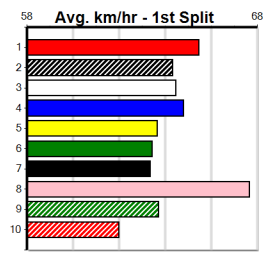

Box History

Ballarat
10
 10:02PM
 (VIC time)

TOWN & COUNTRY LINE MARKING

Distance: 390m, Race Type: Mixed 4/5, Total Prizemoney: \$3,360
 1st: \$2,250, 2nd: \$690, 3rd: \$345, 4th: \$75

Watchdog Tips:

Bet: