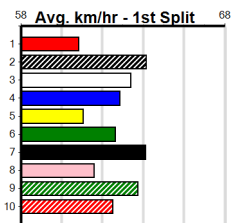

Warragul

KHANS HOSPITALITY SERVICES

Distance: 400m, Race Type: Grade 5 T3, Total Prizemoney: $1,530

1st: $1,000, 2nd: $320, 3rd: $160, 4th: $50

2 3:07PM

(VIC time)

Watchdog Tips: 0 0 0 0 Bet: .

Table with 15 columns: Form, Box, Weight, Dist, Track, Date, Time, BON, Margin, 1st/2nd (Time), PIR, Checked, Comment, W/R, Split 1, S/P, Grade. Rows include: 1 BUY DIRT [5], 2 COMPTON GUMDROPS (SA)[5], 3 ASIA (NSW)[5], 4 UNDER HIS SPELL [5], 5 WHY NOT LILAH [5], 6 CHI FOOSE [5], 7 STOLEN ROLEX (NSW)[5], 8 ADAM'S BACK [5], 9 ASTON AUTUMN [5] Res., 10 HURRICANE MIAMI [5] Res.