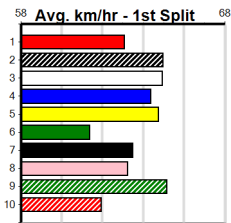

PHOTO MAN AT STUD

Distance: 400m, Race Type: Grade 5 T3, Total Prizemoney: $1,530
1st: $1,000, 2nd: $320, 3rd: $160, 4th: $50

Watchdog Tips: 0 0 0 0 Bet:

Main race results table with columns for race number, horse name, trainer, jockey, weight, distance, track, date, time, BON, Margin, 1st/2nd (Time), PIR, Checked, Comment, W/R, Split 1, S/P, Grade, and Winning Boxes.