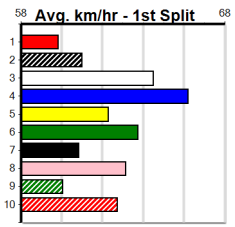

**Average Winning Time:**

Distance	Grade	Avg. Time
400m	Tier 3 - Grade 6	22.97
400m	Grade 5 T3	23.02
400m	Tier 3 - Grade 7	23.09
400m	Tier 3 - Maiden	23.18
460m	Grade 5 T3	26.24
460m	Tier 3 - Restricted Win	26.28

**Track Record:**

Distance	Time	Greyhound	Date Set
400m	21.999	PAUA OF BUDDY	14-Sep-21
460m	25.187	SHIMA SHINE	08-Jan-21
680m	38.579	DYNA CHANCER	12-Jan-19

**Warragul**

**TRACK INFO**  
Track Circumference: 630m  
Bullock Top Turn: 95m  
Track Width: 5.5-7.5m  
Bullock Home Turn: 60m