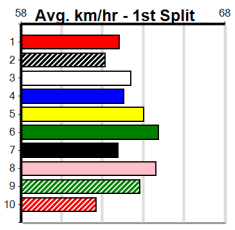

PHOTO MAN AT STUD

Distance: 400m, Race Type: Grade 5 T3, Total Prizemoney: \$1,530
1st: \$1,000, 2nd: \$320, 3rd: \$160, 4th: \$50

Watchdog Tips: 0 0 0 0 Bet:

Main race results table with columns for race number, horse name, trainer, jockey, weight, distance, track, date, time, BON, Margin, 1st/2nd (Time), PIR, Checked, Comment, W/R, Split 1, S/P, Grade, and Winning Boxes.

Warragul

12 6:37PM (VIC time)

SPORTSBET GO THE BLUE DOG

Distance: 400m, Race Type: Grade 5 T3, Total Prizemoney: \$1,530 1st: \$1,000, 2nd: \$320, 3rd: \$160, 4th: \$50

Watchdog Tips: 0 0 0 0 Bet:

Main table containing race details for 10 races (1-10). Each race entry includes horse name, age, sex, color, weight, distance, track, date, time, BON, Margin, 1st/2nd Time, PIR, Checked, Comment, W/R, Split 1, S/P, Grade, and Winning Boxes. Winning boxes include Prize Best, Starts, Trk/Dst, and APM.