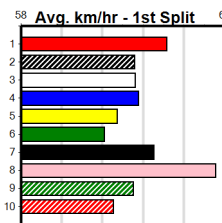

TOP CAT VIDEO

Distance: 450m, Race Type: Grade 5 T3, Total Prizemoney: $1,530
1st: $1,000, 2nd: $320, 3rd: $160, 4th: $50

Watchdog Tips: **0 0 0 0** Bet: **.**