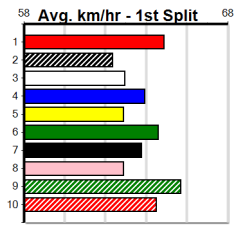

11

2:14PM

(VIC time)

Watchdog Tips: **0 0 0 0** Bet: **0**