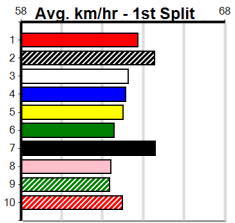

Shepparton

CKH PAINTING

Distance: 450m, Race Type: Grade 5 T3, Total Prizemoney: $1,530
1st: $1,000, 2nd: $320, 3rd: $160, 4th: $50

6
12:24PM
(VIC time)

Watchdog Tips: **0 0 0 0** Bet: **.**