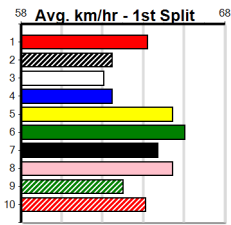

Shepparton

3

11:30AM

(VIC time)

ELITE COLLARS & LEADS

Distance: 390m, Race Type: Grade 5 T3, Total Prizemoney: $1,530
1st: $1,000, 2nd: $320, 3rd: $160, 4th: $50

Watchdog Tips: **0 0 0 0** Bet: **0**