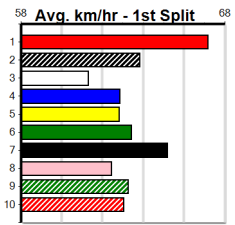

Watchdog Tips: 0 0 0 0 Bet: .