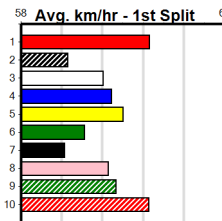

Watchdog Tips: 0 0 0 0 **Bet:** .