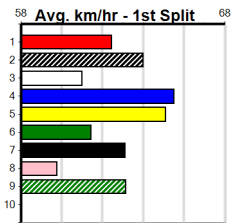

Shepparton

REJUVENATE @ STUD

Distance: 390m, Race Type: Tier 3 - Grade 7, Total Prizemoney: $1,530
1st: $1,000, 2nd: $320, 3rd: $160, 4th: $50

9

1:27PM

(VIC time)

Watchdog Tips:

0 0 0 0

Bet: