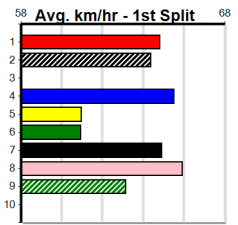

10

1:52PM

(VIC time)

Watchdog Tips:

0 0 0 0

Bet: