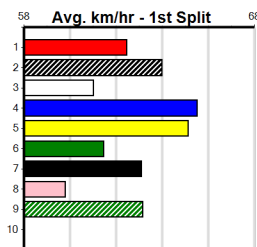

REJUVENATE @ STUD

9

1:27PM

(VIC time)

Distance: 390m, Race Type: Tier 3 - Grade 7, Total Prizemoney: $1,530
1st: $1,000, 2nd: $320, 3rd: $160, 4th: $50

Watchdog Tips: ☐ ☐ ☐ ☐ ☐ **Bet:** ☐

Form	Box	Wgt	Dist	Track	Date	Time	BON	Margin	1st/2nd (Time)	PIR	Checked	Comment	WR	Split 1	S/P	Grade

KRAKEN CASPER [7]

F Dog Feb-22 Sire: FERAL FRANKY Dam: KRAKEN LIGHTNING
Owner(s): EYLES (SYN), K Eyles, H Eyles, D Eyles
Winning Distances: < 300m (0) 300 - 399m (0) 400 - 499m (1) 500 - 599m (0) 600 - 699m (0) > 700m (0)
Winning Weights: 32.0(1)

5th (3)	31.0	425	BEN	R1	08-May-24	24.81	23.97	4.00L	BLUE RISE (24.54)	M/335				6.78	$2.90	T3-M
4th (7)	31.5	425	BEN	R1	15-May-24	25.37	24.04	13.00	PERFECT LIAM (24.48)	M/664				7.03	$2.70	T3-M
4th (2)	32.5	390	SHP	R2	30-May-24	23.23	22.15	5.00L	ASTON QUARTZ (22.88)	M/34				9.14	$1.90	M
2nd (3)	32.5	390	SHP	R1	13-Jun-24	22.46	22.17	4.25L	BIG BOY CABANG (22.17)	Q/12				8.59	$7.00	T3-M
3rd (6)	32.4	390	SHP	R1	27-Jun-24	23.21	22.29	1.00L	FORWARD STEP (23.14)	M/22				8.71	$3.50	M
4th (4)	32.6	390	SHP	R2	04-Jul-24	23.04	22.18	7.50L	SELECT MILLS (22.52)	Q/44				8.80	$16.40	T3-M
3rd (4)	32.2	390	SHP	R2	11-Jul-24	23.01	22.09	2.75L	BOBBY BRADY (22.82)	M/63				9.18	$2.10	T3-M
1st (8)	32.0	425	BEN	R1	17-Jul-24	24.54	24.18	0.25L	MISS CHERRY (24.56)	Q/222				6.76	$3.10	T3-M

Last 3 wins NOT included above

Box History

Bx	1st	2nd	3rd	4th	5th	6th	7th	8th
1								
2								
3					1			
4		2			1			
5				1				
6								
7								
8	1							1

Prize Best Starts Trk/Dts APM: $2595.00 NBT 11-1-2-3 5-0-1-2 1877

BERYL'S PRIDE [7]

F Dog Mar-22 Sire: ZAMBORA BROCKIE Dam: KRAKEN KATIE
Owner(s): I Garland
Winning Distances: < 300m (0) 300 - 399m (0) 400 - 499m (1) 500 - 599m (0) 600 - 699m (0) > 700m (0)
Winning Weights: 33.6(1)

5th (6)	33.4	410	HOR	R1	27-Mar-24	24.06	22.70	14.00	BALA ACE (23.13)	M/65				10.80	$10.60	M
1st (2)	33.6	410	HOR	R1	02-Apr-24	23.61	23.24	3.5L	RELEASED (23.85)	Q/22				10.52	$12.10	M
4th (3)	33.8	410	HOR	R10	09-Apr-24	23.81	23.26	5.00L	WALTER WALRUS (23.47)	M/53		SW		10.72	$5.50	X67
6th (5)	32.8	410	HOR	R3	25-Jun-24	24.02	23.07	12.00	LILYDALE (23.20)	M/66				11.02	$5.00	7
8th (7)	33.6	450	SHP	R7	11-Jul-24	26.54	25.68	13.00	HARD STYLE ROBBO (25.68)	M/678				6.89	$1.80	T3-RW

Last 3 wins NOT included above

Box History

Bx	1st	2nd	3rd	4th	5th	6th	7th	8th
1								
2	1							
3					1			
4								
5								
6						1		
7								1
8								

Prize Best Starts Trk/Dts APM: $1755.00 FSTD 5-1-0-0 0-0-0-0 1053