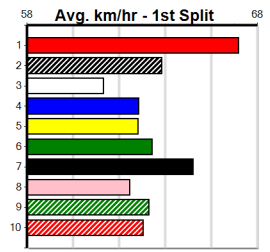

BYERS ELECTRICAL

Distance: 390m, Race Type: Grade 5 T3, Total Prizemoney: $1,530
1st: $1,000, 2nd: $320, 3rd: $160, 4th: $50

Watchdog Tips:

Bet:

Form Box Wgt Dist Track Date Time BON Margin 1st/2nd (Time) PIR Checked Comment W/R Split 1 S/P Grade

ROMENA CHARM [5] BK Bitch Dec-20 Sire: SENNACHIE Dam: WHAT FEELING
Owner(s): UGLIETTA (SYN), J Uglietta, M Uglietta
Winning Distances: < 300m (0) 300 - 399m (6) 400 - 499m (2) 500 - 599m (0) 600 - 699m (0) > 700m (0)
Trainer: Joe Uglietta (Yan Yearn)

FOUR BARRELS (WA)[5] BK Dog Apr-20 Sire: MY REDEEMER Dam: TE AMO
Owner(s): J Davis
Winning Distances: < 300m (0) 300 - 399m (4) 400 - 499m (8) 500 - 599m (1) 600 - 699m (0) > 700m (0)
Trainer: Peter Frost (Heathcote) ENG HVL 2024-07-23

ROGAN BALE (NSW)[5] BK Dog Nov-19 Sire: ZAMBORA BROCKIE Dam: LILA BALE
Owner(s): D Torr
Winning Distances: < 300m (0) 300 - 399m (8) 400 - 499m (6) 500 - 599m (0) 600 - 699m (0) > 700m (0)
Trainer: David Torr (Myers Flat)

RAGING COOPER [5] BK Dog Feb-21 Sire: HOOKSY Dam: MOMENT BY MAREE
Owner(s): Highfield Racing (SYN), N Lummas, J Whybrow, S Whybrow
Winning Distances: < 300m (0) 300 - 399m (9) 400 - 499m (1) 500 - 599m (2) 600 - 699m (0) > 700m (0)
Trainer: Nicole Lummas (Wangaratta Sout)

KNICKED OFF [5] BEF Dog Nov-20 Sire: BARCIA BALE Dam: ZIPPING ZOE
Owner(s): HEADS OR DALES (SYN), M Ebeyer, K Hanley, B Hunter, J Peeler, L Hunter, N Hunter
Winning Distances: < 300m (0) 300 - 399m (3) 400 - 499m (6) 500 - 599m (0) 600 - 699m (0) > 700m (0)
Trainer: Ian Beattie (Laceyby)

1

2

3

4

5