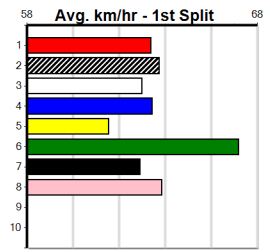

Watchdog Tips: ☐ ☐ ☐ ☐ ☐ **Bet:** ☐

1

SNOW ROYALE (NSW)[5]
DKBD Bitch Apr-21 Sire: FERNANDO BALE Dam: SNOW FANTASY Trainer: Kenneth Doidge (Murchison)
Owner(s): K Doidge
Winning Distances: < 300m (0) 300 - 399m (0) 400 - 499m (3) 500 - 599m (0) 600 - 699m (0) > 700m (0)
Winning Weights: 28.5(1) 28.7(1) 28.8(1)

1st	2nd	3rd	4th	5th	6th	7th	8th	9th	10th	11th	12th
1st (1) 28.8 425 BEN R4 08-May-24	24.35	23.97	0.75L RON'S MISTAKE (24.39)	M/222	.	SW	.	.	6.66	$4.60	T3-6
6th (6) 28.8 500 BEN R5 15-May-24	29.32	28.16	8.00L SHE IS SCARLET (28.76)	M/278	.	.	.	.	6.78	$16.10	T3-RW
3rd (3) 29.3 450 SHP R7 23-May-24	26.08	25.47	2.50L TWILIGHT STYLE (25.91)	M/654	.	.	.	.	6.89	$21.00	T3-RW
6th (3) 29.0 300 HVL R10 21-Jun-24	17.34	16.81	8.00L SWEET ALESSIA (16.81)	S/6	.	.	.	.	4.14	$36.40	T3-5
3rd (8) 28.8 300 HVL R11 28-Jun-24	17.08	16.68	3.5L CLARK (16.84)	M/5	.	.	.	.	4.06	$38.00	T3-5
7th (5) 29.2 450 SHP R7 04-Jul-24	26.46	25.50	9.50L ULTIMATE JEWEL (25.82)	M/568	.	.	W	.	6.83	$30.30	T3-5
6th (5) 29.5 450 SHP R4 08-Jul-24	26.28	24.98	8.50L CINNAMON DUST (25.69)	S/776	.	.	.	.	6.89	$34.50	5
5th (2) 29.0 350 HVL R6 18-Jul-24	20.17	19.56	6.50L ASTON QUARTZ (19.73)	.	.	.	.	.	7.09	$31.90	T3-5

Last 3 wins NOT included above

1st	2nd	3rd	4th	5th	6th	7th	8th	9th	10th	11th	12th
1st (1) 28.7 425 BEN R2 10-Apr-24	24.63	24.18	4.00L BUSHMAN'S DAMPER (24.90)	M/211	.	.	.	.	6.77	$11.90	T3-M
1st (8) 28.5 425 BEN R9 01-May-24	24.35	24.35	6.50L URANA EXPRESS (24.80)	M/311	.	.	.	.	6.63	$5.10	7

Box History

Bx	1st	2nd	3rd	4th	5th	6th	7th	8th
1	2							
2					3			1
3			1	1				
4					1	1	1	1
5		1					1	3
6				1	1	1	1	3
7		1	1	1	1	1		
8	1		1			1	1	

Prize Best Starts Trk/Dts APM: $4320.00 NBT 38-3-2-3 7-0-0-1 2441