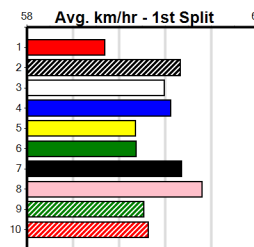

SPORTSBET GREEN TICKS

Distance: 390m, Race Type: Grade 5 T3, Total Prizemoney: $1,530
1st: $1,000, 2nd: $320, 3rd: $160, 4th: $50

Watchdog Tips: [ ] [ ] [ ] [ ] Bet: [ ]

Form Box Wgt Dist Track Date Time BON Margin 1st/2nd (Time) PIR Checked Comment W/R Split 1 S/P Grade

SQUIGGLY PAPA [5]
BK Dog Feb-21 Sire: MEPUNGA BLAZER Dam: HEADSPACE
Owner(s): BELLE ZAC AND CHARLIE (SYN), M Tabb, S Tabba
Trainer: Kathrynne Tabb (Lara)

Box History
Bx 1st 2nd 3rd 4th 5th 6th 7th 8th
Prize Best Starts Trk/Dts APM

FEATHERS [5]
BK Bitch Feb-21 Sire: FABREGAS Dam: GUNAI MARLIE
Owner(s): C Mcgrath
Trainer: Peter Dunlevey (Cohuna)

Box History
Bx 1st 2nd 3rd 4th 5th 6th 7th 8th
Prize Best Starts Trk/Dts APM

KAORI [5]
BK Bitch Mar-21 Sire: MAGIC SPRITE Dam: OSAKALAKA
Owner(s): C Knott
Trainer: Peter Knott (Carnegie)

Box History
Bx 1st 2nd 3rd 4th 5th 6th 7th 8th
Prize Best Starts Trk/Dts APM

SPOILER ALERT [5]
BD Dog Nov-21 Sire: FERAL FRANKY Dam: NICKO DANCER
Owner(s): J Hall
Trainer: Barry Hall (Dingee)

Box History
Bx 1st 2nd 3rd 4th 5th 6th 7th 8th
Prize Best Starts Trk/Dts APM

ACE REDEEMER [5]
BK Bitch Aug-21 Sire: MY REDEEMER Dam: SCOTTISH PRIDE
Owner(s): M Perry
Trainer: Jordan Formosa (Heathcote)

Box History
Bx 1st 2nd 3rd 4th 5th 6th 7th 8th
Prize Best Starts Trk/Dts APM

1

2

3

4

5