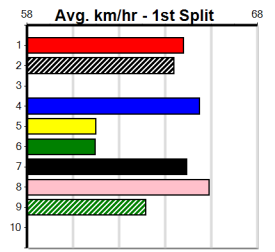

Watchdog Tips: [ ] [ ] [ ] [ ] Bet: [ ]

1
TWILIGHT SLEUTH [7]
BK Bitch Sep-22 Sire: BEAST UNLEASHED Dam: TWILIGHT FLAME
Owner(s): T Van taarling
Winning Distances: < 300m (0) 300 - 399m (1) 400 - 499m (0) 500 - 599m (0) 600 - 699m (0) > 700m (0)
Winning Weights: 25.0(1)
7th (7) 24.9 390 SHP R1 27-May-24 23.26 21.84 16.00 FINANCIAL NEWS (22.20) S/77 9.20 $34.10 M
3rd (2) 25.0 425 BEN R1 30-Jun-24 24.68 23.61 8.50L CITY LIMIT (24.10) Q/112 6.53 $34.50 M
1st (1) 25.0 390 SHP R1 06-Jul-24 22.84 22.22 0.75L BROWSER (22.89) M/21 8.48 $3.80 M
2nd (4) 25.2 390 SHP R4 11-Jul-24 22.65 22.09 0.75L SHEILA'S WAIT (22.60) Q/11 8.61 $4.30 T3-7
3rd (1) 25.0 390 SHP R3 22-Jul-24 22.50 22.04 2.75L LITTLE MINNIE (22.33) M/23 8.53 $9.90 X67
Last 3 wins NOT included above
Box History: [Table]
Prize Best $1880.00
Starts 22.84(1)-6/7/24
Trk/Dts 5-1-1-2
APM 4-1-1-1
1880

2
MORaine LILLY [7]
BK Bitch Nov-22 Sire: FABREGAS Dam: SIXTEEN PEGS
Owner(s): MORaine (SYN), G Judd, S Judd
Winning Distances: < 300m (0) 300 - 399m (1) 400 - 499m (0) 500 - 599m (0) 600 - 699m (0) > 700m (0)
Winning Weights: 27.1(1)
8th (6) 27.1 425 BEN R1 21-Jun-24 25.37 23.62 16.00 ULTIMATE RIOT (24.25) M/888 6.79 $30.20 M
1st (6) 27.1 390 SHP R1 08-Jul-24 22.49 22.00 2.50L KRAKEN COOL (22.66) Q/11 8.53 $21.20 M
4th (1) 26.9 410 HOR R4 13-Jul-24 24.25 23.35 3.75L CORNHILL STORM (24.00) M/34 10.69 $4.30 7
Last 3 wins NOT included above
Box History: [Table]
Prize Best $1755.00
Starts 22.49(6)-8/7/24
Trk/Dts 3-1-0-0
APM 1-1-0-0
1755

3
FORBIDDEN JUTSU (NSW)[7]
BK Dog Aug-22 Sire: MR PUPPARAZZI Dam: BEGONIA BALE
Owner(s): B Napolitano
Winning Distances: < 300m (0) 300 - 399m (0) 400 - 499m (1) 500 - 599m (0) 600 - 699m (0) > 700m (0)
Winning Weights: 29.3(1)
3rd (1) 30.1 400 WAG R2 14-Jun-24 23.47 22.81 4.50L LOOT TO BOOT (23.15) 3.70 M
5th (4) 30.0 400 WAG R1 21-Jun-24 23.78 22.71 5.50L QUINCE BALE (23.41) 8.00 M
2nd (7) 29.4 400 WAG R1 28-Jun-24 23.69 22.80 1.75L TRIO OF CLOWNS (23.57) 9.50 M
1st (8) 29.3 400 WAG R1 15-Jul-24 23.10 22.81 3.00L SPIN AROUND BLUE (23.31) 1.90 M
Last 3 wins NOT included above
Box History: [Table]
Prize Best $1165.00
Starts FSH
Trk/Dts 4-1-1-1
APM 0-0-0-0
1115