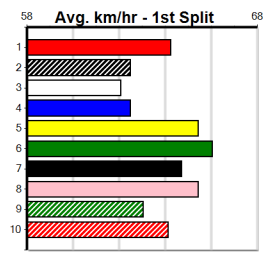

ELITE COLLARS & LEADS

Distance: 390m, Race Type: Grade 5 T3, Total Prizemoney: $1,530
1st: $1,000, 2nd: $320, 3rd: $160, 4th: $50

Watchdog Tips:

Bet:

Form Box	Wgt	Dist	Track	Date	Time	BON	Margin	1st/2nd (Time)	PIR	Checked	Comment	WR	Split 1	S/P	Grade

CARAJILLO [5]

F Dog Feb-20 Sire: ZAMBORA BROCKIE Dam: SMITTEN Trainer: Scott Stefanos (Longwood)

Owner(s): N Darragh
Winning Distances: < 300m (0) 300 - 399m (5) 400 - 499m (10) 500 - 599m (0) 600 - 699m (0) > 700m (0)

Winning Weights: 32.8(1) 33.0(2) 33.8(1) 33.9(2) 34.0(1) 34.2(3) 34.4(1) 34.5(1) 34.6(2) 34.9(1)

3rd (6)	34.5	390	SHP	R11	22-Apr-24	22.30	21.96	4.75L FABS UDON (21.97)	M/54	.	.	.	8.66	$8.90	5
4th (5)	34.7	390	SHP	R11	29-Apr-24	22.54	21.97	6.00L GOT A PRINCIPLE (22.12)	M/64	.	.	.	8.63	$4.10	5
F (8)	34.5	390	SHP	R11	13-May-24	0.00	21.99	. CINNABAR ICON (22.06)	.	VO	.	.	.	$14.90	5
5th (6)	34.4	410	HOR	R10	21-May-24	24.01	23.21	7.00L OUR FABIO (23.54)	M/66	.	.	.	10.91	$4.00	VET
5th (6)	34.4	390	BAL	R10	06-Jun-24	22.50	21.80	10.00 SILVER BRUTE (21.80)	M/64	.	.	.	8.58	$22.20	VETH
6th (6)	34.5	390	SHP	R2	24-Jun-24	22.78	21.92	7.00L ROJO SILVER FOX (22.31)	M/45	.	.	.	9.04	$3.10	VET
3rd (1)	34.7	390	SHP	R12	01-Jul-24	22.59	22.00	4.75L MALO MAGIC (22.27)	Q/32	.	.	.	8.65	$7.10	VET
3rd (7)	34.5	390	SHP	R10	11-Jul-24	22.76	22.09	4.75L KABUTO BALE (22.43)	M/34	.	.	.	8.65	$3.20	T3-5

Last 3 wins NOT included above

1st (2)	34.2	390	BAL	R11	02-Nov-23	22.10	21.85	3.25L PEPPER KIMETTO (22.31)	M/11	.	SW	.	8.41	$2.40	5
1st (3)	34.4	450	SHP	R6	22-Jan-24	25.49	25.39	0.10L QUEST FOR MAGIC (25.50)	Q/222	.	.	.	6.61	$10.10	5
1st (8)	34.5	450	SHP	R9	15-Apr-24	25.52	25.00	0.25L HE'S NO SLOUCH (25.53)	M/111	.	.	.	6.65	$3.90	VET

Box History

Bx	1st	2nd	3rd	4th	5th	6th	7th	8th
1	1	1	1	1	1	1	1	1
2	4	3	2	3	1	1		
3	3	2	2	1				
4	2		2	1		2	1	1
5	1	3	2	1	1			
6	1	1	1	2	3	3		1
7	1		2	1	1	2		
8	3			1	2	1	3	

Prize Best Starts $38110.00
22.20(6)-16/10/23
Trk/Dts 75-15-8-13
APM 12-1-1-4
5052

PINEAPPLE HEAD [5]

BD Bitch Dec-21 Sire: SUPERIOR PANAMA Dam: GEMILLY Trainer: Allan Meyer (Hoppers Crossing)

Owner(s): Over the Bridge too (SYN), D Verhagen, C Woolgar, D Spence, P Coughlin, D Woolgar, B Crosby

Winning Distances: < 300m (0) 300 - 399m (0) 400 - 499m (5) 500 - 599m (0) 600 - 699m (0) > 700m (0)

Winning Weights: 25.3(1) 25.6(1) 25.9(1) 26.2(1) 26.3(1)

2nd (5)	26.1	390	BAL	R10	12-May-24	22.18	22.15	0.50L LADY ARANDT (22.15)	M/22	.	.	.	8.45	$7.40	T3-5
7th (2)	26.0	390	WBL	R12	23-May-24	22.69	22.06	6.50L CIRCLE THE MOON (22.25)	M/54	.	.	.	8.85	$2.90	5
4th (5)	25.6	390	BAL	R4	27-May-24	22.58	22.20	3.00L WILD REPUTATION (22.37)	S/45	.	.	.	8.76	$6.40	X45
2nd (7)	25.4	400	GEL	R10	11-Jun-24	22.73	22.65	0.50L DEEP PURPLE (22.70)	M/22	.	.	.	8.59	$2.10	X45
6th (3)	25.7	300	HVL	R12	23-Jun-24	17.04	16.69	5.50L GENERAL WINSTON (16.69)	M/6	.	.	.	4.03	$21.00	5
4th (2)	25.3	410	HOR	R12	02-Jul-24	24.04	23.04	9.00L MAKE IT THUNDER (23.42)	M/23	.	.	.	10.80	$3.70	5
5th (3)	25.7	350	HVL	R8	10-Jul-24	19.95	19.62	4.75L CASH NOW (19.62)	M/1	.	.	.	6.27	$28.70	T3-5
1st (5)	25.3	425	BEN	R11	20-Jul-24	24.44	24.13	1.25L CAWBOURNE GROUP	S/622	.	SW	.	6.76	$3.10	5

Last 3 wins NOT included above