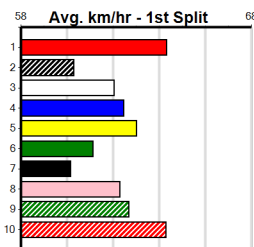

Distance: 390m, Race Type: Tier 3 - Maiden, Total Prizemoney: $1,530
1st: $1,000, 2nd: $320, 3rd: $160, 4th: $50

Watchdog Tips: ☐ ☐ ☐ ☐ ☐ ☐ **Bet:**

Form	Box	Wgt	Dist	Track	Date	Time	BON	Margin	1st/2nd (Time)	PIR	Checked	Comment	WR	Split 1	S/P	Grade

1

WAS HE SLOW [M]
BK Dog Jun-22 Sire: STAGGER Dam: ESPRESSO ECLIPSE
Owner(s): A Groom
Trainer: Bernard Groom (Longwood)
Winning Distances: < 300m (0) 300 - 399m (0) 400 - 499m (0) 500 - 599m (0) 600 - 699m (0) > 700m (0)
Winning Weights:
5th (3) 36.1 390 SHP R1 27-May-24 23.13 21.84 14.00 FINANCIAL NEWS (22.20) M/45 8.73 $15.40 M
3rd (7) 35.1 390 SHP R1 08-Jul-24 22.71 22.00 3.25L MORAINÉ LILLY (22.49) M/22 8.69 $11.50 M
. . . . .
Last 3 wins NOT included above

Box History

Bx	1st	2nd	3rd	4th	5th	6th	7th	8th
1								
2								
3					1			
4								
5								
6								
7			1					
8								

Prize					$260.00			
Best					NBT			
Starts					2-0-0-1			
Trk/Dts					2-0-0-1			
APM					260			

2

TWO FOOT TONI [M]
BK Bitch Feb-22 Sire: SHIMA SHINE Dam: LILLY PATCH
Owner(s): J Formosa
Trainer: Jordan Formosa (Heathcote)
Winning Distances: < 300m (0) 300 - 399m (0) 400 - 499m (0) 500 - 599m (0) 600 - 699m (0) > 700m (0)
Winning Weights:
5th (3) 26.2 390 SHP R1 17-Jun-24 23.08 21.85 8.00L JARMON (22.52) M/43 8.89 $13.40 M
5th (7) 26.3 390 SHP R2 08-Jul-24 22.87 22.00 6.00L DEADLY FORCE (22.45) S/75 8.89 $27.90 M
6th (3) 26.6 390 SHP R3 11-Jul-24 23.02 22.09 6.50L KRAKEN COOL (22.58) S/86 9.11 $17.80 T3-M
3rd (2) 26.2 390 SHP R1 19-Jul-24 23.73 22.28 14.00 SHY CABANG (22.78) S/43 V0 9.29 $3.30 M
. . . . .
Last 3 wins NOT included above

Box History

Bx	1st	2nd	3rd	4th	5th	6th	7th	8th
1								
2			1					
3					1	1		
4								
5								
6								
7					1			
8								

Prize					$160.00			
Best					NBT			
Starts					4-0-0-1			
Trk/Dts					4-0-0-1			
APM					160			

3

SASSY PANAMA [M]
DKBD Bitch Jun-22 Sire: SUPERIOR PANAMA Dam: SASSY IZZY
Owner(s): Jamari (SYN), M Eccles, R George, J Keough
Trainer: Jordan Formosa (Heathcote)
Winning Distances: < 300m (0) 300 - 399m (0) 400 - 499m (0) 500 - 599m (0) 600 - 699m (0) > 700m (0)
Winning Weights:
3rd (4) 27.1 390 SHP R1 17-Jun-24 23.07 21.85 8.00L JARMON (22.52) S/55 8.98 $14.30 M
4th (3) 27.5 390 SHP R1 01-Jul-24 23.00 22.00 9.00L FORETOPMAN (22.40) M/44 8.80 $11.00 M
2nd (5) 27.7 390 SHP R2 08-Jul-24 22.46 22.00 0.25L DEADLY FORCE (22.45) Q/32 8.67 $21.70 M
3rd (4) 27.3 390 SHP R1 22-Jul-24 23.19 22.04 11.00 SLOAN STREET (22.45) M/85 9.13 $3.80 M
. . . . .
Last 3 wins NOT included above

Box History

Bx	1st	2nd	3rd	4th	5th	6th	7th	8th
1								
2								
3					1			
4			2					
5		1						
6								
7								
8								

Prize					$1115.00			
Best					NBT			
Starts					4-0-1-2			
Trk/Dts					4-0-1-2			
APM					1063