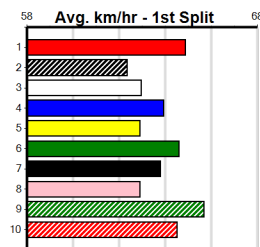

Distance: 390m, Race Type: Tier 3 - Grade 6, Total Prizemoney: $1,530
1st: $1,000, 2nd: $320, 3rd: $160, 4th: $50

Watchdog Tips: [ ] [ ] [ ] [ ] **Bet:** [ ] [ ] [ ] [ ]

Form	Box	Wgt	Dist	Track	Date	Time	BON	Margin	1st/2nd (Time)	PIR	Checked	Comment	WR	Split 1	S/P	Grade

CAUSING RUBBLE [6]

BEW Dog Apr-22 Sire: AUSSIE INFRARED Dam: SPEEDY BOSS
Owner(s): Barney Rubble syndicate (SYN), J Gordon, G Rudd, J Markham, W Telford, D Erdman
Trainer: Julia Creed (Graytown)

Winning Distances: < 300m (0) 300 - 399m (2) 400 - 499m (0) 500 - 599m (0) 600 - 699m (0) > 700m (0)

Winning Weights: 28.3(1) 28.9(1)

F (7)	29.0	400	GEL	R4	16-Apr-24	0.00	22.64		DARK LIGHTNING (22.71)	S/88		VO		8.84	$21.10	7
5th (4)	28.7	390	WBL	R6	22-Apr-24	22.71	22.06		5.50L FAR AWAY TEARS (22.33)	S/66				8.89	$10.80	SH
6th (7)	28.7	410	HOR	R4	30-Apr-24	24.01	23.20		6.50L TASTE OF HELL (23.57)	Q/24				10.42	$65.70	X67
8th (5)	29.0	390	BAL	R3	04-May-24	23.09	22.27		12.00 QUEEN SHAKA (22.32)	M/76				8.74	$8.50	7
5th (1)	29.0	410	HOR	R2	07-May-24	23.74	23.12		3.5L SHOW CAUSE (23.50)	M/75				10.78	$30.30	7
2nd (1)	29.0	390	WBL	R3	13-May-24	22.64	22.34		1.25L YAALA JUNIOR (22.57)	M/53				8.96	$2.70	7
1st (1)	28.3	350	HVL	R3	12-Jul-24	19.69	19.47		0.75L STURGIS (19.74)	S/2		VO		6.66	$3.90	T3-RW
3rd (8)	28.3	350	HVL	R7	18-Jul-24	19.91	19.56		2.00L RIGHT SIDE UP (19.78)	M/2				6.68	$3.70	T3-6

Last 3 wins NOT included above

1st (4)	28.9	390	WBL	R3	26-Mar-24	22.56	22.28		1.25L SAINT RAINE (22.65)	M/11		SW		8.67	$3.10	M

Box History

Bx	1st	2nd	3rd	4th	5th	6th	7th	8th
1	1	1			2			
2			1		1			
3		1			1			
4	1				1			
5			2			1		1
6					1			1
7		1	1	1		1		1
8		1	2					

Prize Best Starts Trk/Dts APM: $4635.00 NBT 24-2-3-6 1-0-0-1 2742

TWO REASONS [6]

WF Dog Dec-20 Sire: SENNACHIE Dam: WHAT FEELING
Owner(s): UGLIETTA (SYN), J Uglietta, M Uglietta
Trainer: Joe Uglietta (Yan Yean)

Winning Distances: < 300m (0) 300 - 399m (2) 400 - 499m (0) 500 - 599m (0) 600 - 699m (0) > 700m (0)

Winning Weights: 33.2(1) 33.5(1)

3rd (4)	34.7	390	SHP	R9	02-May-24	22.76	22.35		4.25L DARTS NIGHT (22.47)	S/43				8.70	$41.20	T3-7
4th (5)	33.7	390	SHP	R3	16-May-24	22.67	22.11		8.00L ASTON GARRATT (22.13)	S/53				8.94	$43.50	7
ST (-)	33.6	300	HVL		29-May-24	17.27			0.05L Trial Cleared	M/44		3of4		4.01		ST
7th (5)	33.7	390	SHP	R9	06-Jun-24	22.91	22.12		12.00 RAPIDFIRE LAYLA (22.14)	M/56				8.54	$33.50	T3-7
6th (5)	33.3	425	BEN	R4	19-Jun-24	24.81	24.13		7.00L BLUE NITROGEN (24.33)	S/754		V5		6.79	$17.50	T3-7
ST (-)	33	400	GEL		02-Jul-24	23.49			4.75L Trial Cleared	M/32		5of5				ST
6th (6)	33.4	300	HVL	R2	12-Jul-24	17.41	16.68		11.00 STORM SENSATION (16.68)	S/8				4.23	$23.80	T3-7
1st (4)	33.5	390	SHP	R3	19-Jul-24	22.71	22.28		0.10L MOVE OF MAGNUS (22.71)	S/43				8.86	$7.00	X67

Last 3 wins NOT included above

1st (7)	33.2	395	TRA	R1	21-Aug-23	22.99	22.49		1.5L LOOK AT LENNY (23.09)	M/531		SW		3.93	$23.90	T3-M

Box History

Bx	1st	2nd	3rd	4th	5th	6th	7th	8th
1		1	1		2	1	1	
2	2	2	1	1	3			1
3		2	2	1	3	1	1	
4	1	1	4	1	2	1		
5		1	1	2		1	1	
6		1					1	2
7	1		2			3		
8				4	1			

Prize Best Starts Trk/Dts APM: $7470.00 NBT 22.71(4)-19/7/24 55-2-8-11 12-1-1-3 2025