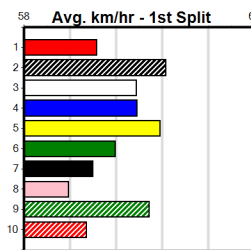

1
10:55AM

(VIC time)

Distance: 450m, Race Type: Tier 3 - Maiden, Total Prizemoney: $1,530
1st: $1,000, 2nd: $320, 3rd: $160, 4th: $50

Watchdog Tips:

Bet:

Form Box	Wgt	Dist	Track	Date	Time	BON	Margin	1st/2nd (Time)	PIR	Checked	Comment	WR	Split 1	S/P	Grade

VAN KINDER [M]

BD Bitch **Feb-22** Sire: FERNANDO BALE Dam: VAN NINDI

Owner(s): J Vandemaat Trainer: Brenda Kinder (Girgarre)

Winning Distances: < 300m (0) 300 - 399m (0) 400 - 499m (0) 500 - 599m (0) 600 - 699m (0) > 700m (0)

Winning Weights:

8th (5)	23.0	390	SHP	R1	27-May-24	23.64	21.84	21.00	FINANCIAL NEWS (22.20)	M/88	.	.	9.27	$13.20	M
6th (5)	22.8	390	SHP	R1	17-Jun-24	23.10	21.85	8.50L	JARMON (22.52)	M/76	.	.	9.14	$21.80	M
2nd (6)	23.0	390	SHP	R2	20-Jun-24	22.99	22.20	0.75L	BOULDER DASH (22.94)	M/65	.	.	8.95	$6.10	M
6th (7)	22.8	390	SHP	R1	27-Jun-24	23.49	22.29	5.00L	FORWARD STEP (23.14)	S/86	.	W	8.95	$21.60	M
4th (4)	22.6	390	SHP	R1	29-Jun-24	23.38	22.71	6.50L	CHASING CHAPPY (22.95)	S/54	.	.	8.96	$11.90	T3-M
3rd (2)	22.8	390	SHP	R1	06-Jul-24	23.23	22.22	5.50L	TWILIGHT SLEUTH (22.84)	M/33	.	W	8.97	$11.70	M
3rd (8)	23.4	450	SHP	R1	11-Jul-24	26.25	25.68	3.75L	ASTON BLEND (25.99)	M/423	.	.	6.85	$21.40	T3-M
2nd (8)	23.3	450	SHP	R2	19-Jul-24	26.12	25.70	5.50L	MONEY PALACE (25.76)	M/232	.	.	6.85	$23.80	M

Last 3 wins NOT included above

Box History

Bx	1st	2nd	3rd	4th	5th	6th	7th	8th
1								
2			1					
3								
4				1				
5						1		1
6		1						
7						1		
8		1	1					

Prize Best $1010.00 NBT
Starts 8-0-2-2
Trk/Dts 2-0-1-1
APM 946

CAN'T PARK THERE [M]

BE Dog **Feb-22** Sire: FERNANDO BALE Dam: JAY BIRD

Owner(s): J Williams Trainer: Samuel Webb (Epsom)

Winning Distances: < 300m (0) 300 - 399m (0) 400 - 499m (0) 500 - 599m (0) 600 - 699m (0) > 700m (0)

Winning Weights:

2nd (6)	33.2	520	DTO	R1	04-Apr-24	30.19	30.02	0.10L	TALK BACKS BACK (30.18)	322	322	.	5.55	$5.50	M
6th (1)	33.2	520	DTO	R2	11-Apr-24	31.97	29.71	22.00	CHEEKY THIEF (30.44)	6	6	.	5.77	$1.60	M
2nd (8)	32.8	450	SHP	R3	20-Jun-24	25.75	25.40	2.75L	SAVVY LONG LEGS (25.57)	M/222	.	.	6.74	$1.40	M
3rd (1)	32.8	450	SHP	R2	27-Jun-24	26.38	25.71	1.00L	VIRAT (26.31)	M/212	.	V7	6.78	$1.40	M
5th (1)	32.9	400	GEL	R1	16-Jul-24	23.34	22.53	4.25L	SUMMER SPRITZ (23.06)	Q/27	.	.	8.56	$2.90	M
2nd (5)	32.9	425	BEN	R2	20-Jul-24	24.49	24.13	3.25L	KURRACA KID (24.27)	M/222	.	.	6.75	$2.70	M

Last 3 wins NOT included above

Box History

Bx	1st	2nd	3rd	4th	5th	6th	7th	8th
1			1		1	1		
2								
3								
4								
5		1						
6		1						
7								
8		1						

Prize Best $1140.00 NBT
Starts 6-0-3-1
Trk/Dts 2-0-1-1
APM 940