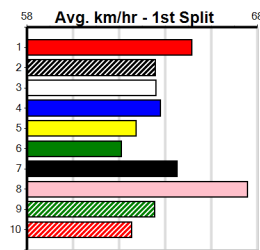

TOP CAT VIDEO

Distance: 450m, Race Type: Grade 5 T3, Total Prizemoney: $1,530
1st: $1,000, 2nd: $320, 3rd: $160, 4th: $50

Watchdog Tips:

Bet:

Table with columns: Form Box, Wgt, Dist, Track, Date, Time, BON, Margin, 1st/2nd (Time), PIR, Checked, Comment, W/R, Split 1, S/P, Grade

INTER TRIGON [5]
BK Dog Sep-21 Sire: AUSSIE INFRARED Dam: INTER SANTINA
Owner(s): TONY AND JOE (SYN), T Interligi, J Interligi
Trainer: Tony Interligi (Endeavour Hills)
Winning Distances: < 300m (0) 300 - 399m (4) 400 - 499m (1) 500 - 599m (0) 600 - 699m (0) > 700m (0)
Box History table and Prize Best Starts table included.

HELLBOY (SA)[5]
BK Dog Dec-20 Sire: ELITE STATE Dam: DUSTY PEARL
Owner(s): G Lemin
Trainer: Gayle Lemin (Axedale)
Winning Distances: < 300m (0) 300 - 399m (6) 400 - 499m (4) 500 - 599m (0) 600 - 699m (0) > 700m (0)
Box History table and Prize Best Starts table included.

DERRY GIRL [5]
BK Bitch Feb-20 Sire: BLAZIN' BOMBER Dam: GORDETTE
Owner(s): A Hyde
Trainer: Anthony Hyde (Avenel)
Winning Distances: < 300m (0) 300 - 399m (1) 400 - 499m (1) 500 - 599m (2) 600 - 699m (0) > 700m (0)
Box History table and Prize Best Starts table included.

REMEMBER WHAT (NSW)[5]
BE Bitch Oct-21 Sire: TOMMY SHELBY Dam: WHAT JOY
Owner(s): Alleway Morizzi (SYN), C Alleway, J Morizzi
Trainer: Mark Giddings (Heathcote)
Winning Distances: < 300m (0) 300 - 399m (1) 400 - 499m (10) 500 - 599m (0) 600 - 699m (0) > 700m (0)
Box History table and Prize Best Starts table included.

BIG BOY ANDRE [5]
BK Dog Mar-21 Sire: DELIVER Dam: UNQUESTIONABLY
Owner(s): M Filomeno
Trainer: Jason Formosa (Heathcote)
Winning Distances: < 300m (0) 300 - 399m (1) 400 - 499m (3) 500 - 599m (0) 600 - 699m (0) > 700m (0)
Box History table and Prize Best Starts table included.