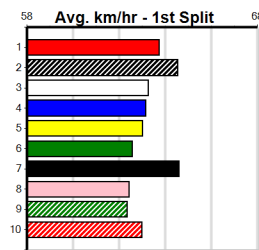

CKH PAINTING

Distance: 450m, Race Type: Grade 5 T3, Total Prizemoney: $1,530
1st: $1,000, 2nd: $320, 3rd: $160, 4th: $50

Watchdog Tips:

Bet:

Table with columns: Form Box, Wgt, Dist, Track, Date, Time, BON, Margin, 1st/2nd (Time), PIR, Checked, Comment, W/R, Split 1, S/P, Grade

TWILIGHT KING [5]
BK Dog Feb-21 Sire: AZKABAN Dam: STYLISH BREE
Owner(s): SUNDOWN (SYN), T Van taarling, F Vantaarling, S Van taarling, L Van taarling, S Vantaarling
Trainer: Theo Van taarling (Tallygaroopna)

Box History table for Twilight King with columns Bx, 1st, 2nd, 3rd, 4th, 5th, 6th, 7th, 8th and Prize Best Starts Trk/Dts APM

LANZER BALE (NSW)[5]
BK Dog Dec-20 Sire: ORSON ALLEN Dam: DYNA ADRIA
Owner(s): IT'S TWO EASY (SYN), J Hamilton, J Deacon
Trainer: Ian Beattie (Laceyby)

Box History table for Lanzer Bale with columns Bx, 1st, 2nd, 3rd, 4th, 5th, 6th, 7th, 8th and Prize Best Starts Trk/Dts APM

BLUE RISE [5]
BE Dog Mar-22 Sire: SHIMA SHINE Dam: SUGAR SPICE
Owner(s): G Riley
Trainer: Kate Jackson (Kamarooka)

Box History table for Blue Rise with columns Bx, 1st, 2nd, 3rd, 4th, 5th, 6th, 7th, 8th and Prize Best Starts Trk/Dts APM

ELARA BALE (NSW)[5]
BK Bitch Jan-22 Sire: FERAL FRANKY Dam: DYNA DANNA
Owner(s): B Wheeler
Trainer: Robert Camilleri (Lara)

Box History table for Elara Bale with columns Bx, 1st, 2nd, 3rd, 4th, 5th, 6th, 7th, 8th and Prize Best Starts Trk/Dts APM

PIPELINE ICON (QLD)[5]
BE Dog Oct-20 Sire: SURF LORIAN Dam: RAVEN ON
Owner(s): M Sullivan
Trainer: Robert Sullivan (East Shepparton)

Box History table for Pipeline Icon with columns Bx, 1st, 2nd, 3rd, 4th, 5th, 6th, 7th, 8th and Prize Best Starts Trk/Dts APM

1

2

3

4

5