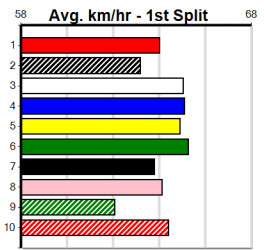

SHEPP CITY FENCING

Distance: 450m, Race Type: Grade 5 T3, Total Prizemoney: $1,530
1st: $1,000, 2nd: $320, 3rd: $160, 4th: $50

Watchdog Tips: [ ] [ ] [ ] [ ] [ ] [ ] [ ] [ ] [ ] [ ] Bet: [ ] [ ] [ ] [ ] [ ] [ ] [ ] [ ] [ ] [ ]

CRUSOE RICO [5]
RBD Dog Feb-22 Sire: HARD STYLE RICO Dam: CRACKED SODA
Owner(s): K Abela
Trainer: Julie Abela (Echuca)
Winning Distances: < 300m (0) 300 - 399m (0) 400 - 499m (3) 500 - 599m (1) 600 - 699m (0) > 700m (0)
Winning Weights: 32.8(1) 33.0(2) 33.6(1)
Box History table and Prize Best Starts table.

TUDOR PEAK [5]
BD Dog Apr-22 Sire: ORSON ALLEN Dam: CULLQUIN CERSEI
Owner(s): TOP SHOT (SYN), S Quinlan, J Accurso, C Russell
Trainer: Barry Milne (Kilmore)
Winning Distances: < 300m (0) 300 - 399m (0) 400 - 499m (0) 500 - 599m (3) 600 - 699m (0) > 700m (0)
Winning Weights: 31.1(1) 31.2(1) 31.4(1)
Box History table and Prize Best Starts table.

KRIS BAR PADDY [5] Biks
BK Dog Mar-22 Sire: ASTON DEE BEE Dam: WHITE AMBUSH
Owner(s): K Abey
Trainer: Wayne Hooke (Huntly)
Winning Distances: < 300m (0) 300 - 399m (0) 400 - 499m (4) 500 - 599m (0) 600 - 699m (0) > 700m (0)
Winning Weights: 31.3(1) 31.4(1) 31.9(1) 32.4(1)
Box History table and Prize Best Starts table.

RIOT AS ONE [5]
BK Dog Nov-20 Sire: SMOOTH FANCY Dam: BAGO GEM
Owner(s): B Kinder
Trainer: Brenda Kinder (Girgarre)
Winning Distances: < 300m (0) 300 - 399m (4) 400 - 499m (2) 500 - 599m (1) 600 - 699m (0) > 700m (0)
Winning Weights: 28.7(1) 30.2(1) 30.3(2) 30.6(2) 30.7(1)
Box History table and Prize Best Starts table.

FASCINATE BLAZE (NSW)[5]
BK Dog Dec-21 Sire: MY REDEEMER Dam: STELLA MARINA
Owner(s): N Holloway
Trainer: Ian Beattie (Lacey)
Winning Distances: < 300m (0) 300 - 399m (2) 400 - 499m (1) 500 - 599m (0) 600 - 699m (0) > 700m (0)
Winning Weights: 31.2(1) 31.3(1) 31.9(1)
Box History table and Prize Best Starts table.