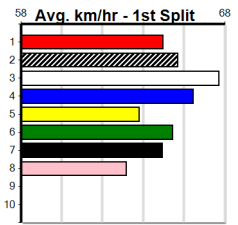

PEASER ASSOCIATION

Distance: 515m, Race Type: Grade 4, Total Prizemoney: $9,055
1st: $6,100, 2nd: $1,870, 3rd: $935, 4th: $150

5
7:43PM
(VIC time)

Watchdog Tips: 0 0 0 0 **Bet:** .