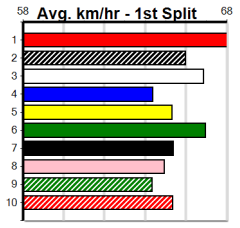

Watchdog Tips: 0 0 0 0 Bet:

Main race results table containing 10 race entries. Each entry includes race number, horse name, date, trainer, owner, and a detailed list of runners with their finishing positions, times, and odds.