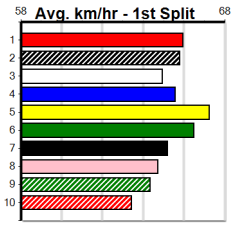

### 10 \*\*\* NO RESERVE \*\*\*

Trainer:  
Owner(s):

Winning Boxes

Sandown Park

CHRISTMAS IN JULY TONIGHT

Distance: 515m, Race Type: Grade 5, Total Prizemoney: \$8,785
1st: \$5,900, 2nd: \$1,820, 3rd: \$915, 4th: \$150