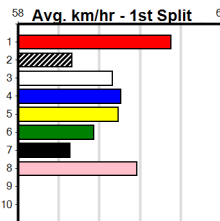

2

6:35PM

(VIC time)

Watchdog Tips:

0 0 0 0

Bet:

Form	Box	Weight	Dist	Track	Date	Time	BON	Margin	1st/2nd (Time)	PIR	Checked	Comment	W/R	Split 1	S/P	Grade

1 LIVEABLE [6]

BK	B	Jul-22	FERNANDO BALE	SILKEN													
Trainer: Jeffrey Britton (Anakie)																	
2nd (2)	24.9	600	MEP R4	26-Jun-24	34.86	34.66	3.00	LUPAYBACK (34.66)	M/3222	.	.	.		9.24	$3.40	X67	
1st (6)	24.9	600	MEP R9	03-Jul-24	34.92	34.91	6.00	LAD'Y CRAFTY BEER (35.33)	M/1111	.	.	.		9.07	$1.60	X67	
2nd (3)	24.6	595	SAN R2	11-Jul-24	34.51	34.09	1.5L	HOT ASHES (34.42)	M/2222	.	.	.		9.19	$5.40	X67	
8th (7)	25.0	660	BAL R7	17-Jul-24	39.02	38.22	12.00	FLYING ENVY (38.22)	M/4564	.	.	.		12.96	$9.30	RWH	
Owner(s): THE WILLY STROLLERS (SYN), J Sharp, M Alexander																	

Winning Boxes							
1	2	3	4	5	6	7	8
				1			
Prize Best				$12,695.00			
Starts				NBT			
Trk/Dst				16-2-4-3			
APM				1-0-1-0			
				$10799			

2 SWINGING SINGH [6]

BK	D	Oct-22	ASTON RUPEE	SLINKY INKY													
Trainer: James Shaw (Seymour)																	
5th (5)	30.3	450	SHP R9	27-Jun-24	26.28	25.71	6.00	LUP IN ARMS (25.89)	M/777	.	.	.		7.21	$20.20	RW	
7th (1)	30.5	450	SHP R9	06-Jul-24	26.17	25.31	8.50	DAD'S JAM DONUT (25.61)	M/887	.	.	W		7.17	$26.50	X67	
6th (6)	30.5	595	SAP R3	08-Jul-24	35.11	34.68	4.75	L FALLOON BALE (34.78)	M/8877	.	.	.		9.91	$27.90	RW	
1st (8)	31.2	730	MEP R9	17-Jul-24	43.41	43.41	2.25	L HARVEY INTENTION (43.56)	M/3221	.	.	.		5.09	$6.70	RW	
Owner(s): M Haines																	

Winning Boxes							
1	2	3	4	5	6	7	8
							2
Prize Best				$5,530.00			
Starts				NBT			
Trk/Dst				13-2-0-1			
APM				4-0-0-0			
				$4557			

3 RASHID [6]

BK	D	Oct-22	ASTON RUPEE	SLINKY INKY													
Trainer: James Shaw (Seymour)																	
4th (1)	29.8	515	SAN R1	02-May-24	30.38	29.33	12.00	RED ROCKS BEAUTY (29.59)	M/5355	.	.	.		5.30	$2.40	MF	
5th (4)	29.3	525	MEA R1	25-May-24	30.80	29.89	13.00	BLUE KERMARRO (29.89)	M/5666	.	.	.		5.31	$12.40	7	
1st (6)	29.0	515	SAP R4	08-Jul-24	29.97	29.50	3.25	L PAW VINCE (30.19)	S/6322	.	.	.		5.36	$4.20	X67	
6th (2)	30.0	515	SAN R1	18-Jul-24	30.35	29.29	7.50	L COLAC KID (29.82)	S/8866	.	.	.		5.41	$6.80	X67	
Owner(s): M Haines																	

Winning Boxes							
1	2	3	4	5	6	7	8
				1	1		
Prize Best				$5,755.00			
Starts				FSTD			
Trk/Dst				8-2-2-1			
APM				0-0-0-0			
				$4345			

4 SHE'S EXTREME [7]

RF	B	Jun-21	ASTON KIMETTO	SPRING RAIN													
Trainer: Darryl Connor (Cranbourne)																	
2nd (7)	28.9	390	SHP R3	16-May-24	22.55	22.11	6.50	L ASTON GARRATT (22.13)	M/45	.	.	.		8.90	$4.10	7	
2nd (7)	28.9	450	SHP R5	30-May-24	25.70	25.51	2.25	L SHADOWS OF BLUE (25.55)	M/212	.	.	.		6.77	$2.70	X67	
6th (4)	28.9	500	BEN R2	07-Jun-24	28.70	27.68	6.00	L I'M HONEY (28.31)	M/655	.	.	.		6.72	$9.10	SH	
4th (8)	29.6	515	SAP R3	15-Jul-24	31.01	29.45	7.50	L LAPIS LAZULI (30.52)	S/5755	.	.	SW		5.59	$9.60	7	
Owner(s): JUST CAUSE (SYN), G Rohan, A Martin																	

Winning Boxes							
1	2	3	4	5	6	7	8
							1
Prize Best				$4,060.00			
Starts				FSTD			
Trk/Dst				18-1-4-3			
APM				0-0-0-0			
				$1274