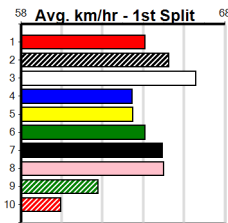

CHADWICK GEOTECHNICS

Distance: 515m, Race Type: Mixed 6/7, Total Prizemoney: $8,785
1st: $5,900, 2nd: $1,820, 3rd: $915, 4th: $150

1
6:12PM
(VIC time)

Watchdog Tips: ☐ ☐ ☐ ☐ **Bet:**