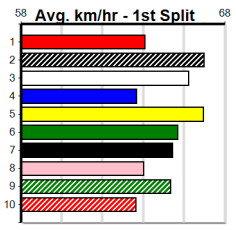

Distance: 515m, Race Type: Grade 5, Total Prizemoney: $8,785
1st: $5,900, 2nd: $1,820, 3rd: $915, 4th: $150

12
10:13PM
(VIC time)

Watchdog Tips: 0 0 0 0 Bet: .

Table with columns: Form, Box, Weight, Dist, Track, Date, Time, BON, Margin, 1st/2nd (Time), PIR, Checked, Comment, W/R, Split 1, S/P, Grade. Rows include race details for DENISON FRISBY, HUNTER RIOT, ASTON TOMMY, CANYA LIBBY, POMMEL BOY, IRISH LUCY, BURN ALONG, TINKER CRYSTAL, BLACK SAINT, and MIGHTY MOOSE.