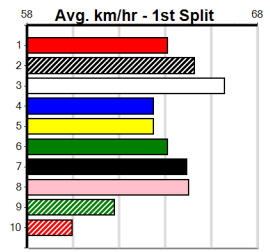

Track Record:

Distance	Time	Greyhound	Date Set
515m	28.790	ASTON RUPEE	09-Sep-21
595m	33.562	COLLINDA PATTY	15-Aug-21
715m	41.157	HERE'S TEARS	30-Jan-20

Sandown

1

6:12PM

(VIC time)

Distance: 515m, Race Type: Mixed 6/7, Total Prizemoney: \$8,785
1st: \$5,900, 2nd: \$1,820, 3rd: \$915, 4th: \$150