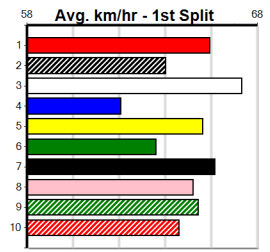

Distance: 515m, Race Type: Grade 5 Final, Total Prizemoney: $9,055
1st: $6,100, 2nd: $1,870, 3rd: $935, 4th: $150

Watchdog Tips:

Bet:

Form Box Wgt Dist Track Date Time BON Margin 1st/2nd (Time) PIR Checked Comment WR Split 1 S/P Grade

CINDY'S CHARM [5]
BD Bitch Feb-21 Sire: BARCIA BALE Dam: SMOKIN' CINDY
Owner(s): T Tufo
Trainer: Tony Tufo (Labretouche)
Winning Distances: < 300m (0) 300 - 399m (2) 400 - 499m (3) 500 - 599m (3) 600 - 699m (1) > 700m (0)
Winning Weights: 28.3(1) 28.4(2) 28.5(1) 28.6(1) 28.9(1) 29.1(1) 29.3(1) 29.4(1)
Race results table with columns for rank, weight, sex, age, date, time, BON, margin, 1st/2nd, PIR, checked, comment, WR, split 1, S/P, grade.

Box History table for Cindy's Charm with columns Bx, 1st, 2nd, 3rd, 4th, 5th, 6th, 7th, 8th. Includes Prize Best Starts Trk/Dts APM.

ZODIAC BALE (NSW)[5]
BEED Bitch Jan-21 Sire: BARCIA BALE Dam: DYNA PATTY
Owner(s): B Wheeler
Trainer: Correy Grenfell (Anakie)
Winning Distances: < 300m (0) 300 - 399m (0) 400 - 499m (5) 500 - 599m (6) 600 - 699m (0) > 700m (0)
Winning Weights: 24.8(3) 25.0(1) 25.1(1) 25.2(1) 25.3(1) 25.6(1) 25.8(1) 26.0(1) 26.5(1)
Race results table.

Box History table for Zodiac Bale with columns Bx, 1st, 2nd, 3rd, 4th, 5th, 6th, 7th, 8th. Includes Prize Best Starts Trk/Dts APM.

BEACH BOURBSKI (NSW)[5]
BK Dog Jan-22 Sire: BARCIA BALE Dam: SUNSET BOURBSKI
Owner(s): Lyne Davidson (SYN), J Lyne, R Davidson
Trainer: Thomas Dailly (Anakie)
Winning Distances: < 300m (0) 300 - 399m (0) 400 - 499m (3) 500 - 599m (2) 600 - 699m (2) > 700m (0)
Winning Weights: 32.3(1) 32.4(3) 32.9(1) 33.2(1) 33.5(1)
Race results table.

Box History table for Beach Bourbski with columns Bx, 1st, 2nd, 3rd, 4th, 5th, 6th, 7th, 8th. Includes Prize Best Starts Trk/Dts APM.

INTREPID BALE (NSW)[5]
DKBD Dog Mar-22 Sire: JS FLAMIN ACE Dam: FAITHY BALE
Owner(s): B Wheeler
Trainer: Samantha Grenfell (Anakie)
Winning Distances: < 300m (0) 300 - 399m (0) 400 - 499m (1) 500 - 599m (2) 600 - 699m (1) > 700m (0)
Winning Weights: 31.8(1) 32.0(1) 32.2(2)
Race results table.

Box History table for Intrepid Bale with columns Bx, 1st, 2nd, 3rd, 4th, 5th, 6th, 7th, 8th. Includes Prize Best Starts Trk/Dts APM.

WILD SERENA [5]
BK Bitch May-22 Sire: ASTON DEE BEE Dam: INVICTUS REIGN
Owner(s): BILVIS (SYN), A Gwynne, D Bourke
Trainer: David Bourke (The Basin)
Winning Distances: < 300m (0) 300 - 399m (2) 400 - 499m (1) 500 - 599m (3) 600 - 699m (0) > 700m (0)
Winning Weights: 30.0(1) 30.2(2) 30.5(1) 30.6(2)
Race results table.

Box History table for Wild Serena with columns Bx, 1st, 2nd, 3rd, 4th, 5th, 6th, 7th, 8th. Includes Prize Best Starts Trk/Dts APM.

1

2

3

4

5