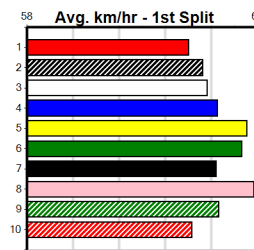

TOONGABBIE LODGE

Distance: 595m, Race Type: Mixed 4/5, Total Prizemoney: $10,375
1st: $7,000, 2nd: $2,150, 3rd: $1,075, 4th: $150

Watchdog Tips:

Bet:

Table with columns: Form Box, Wgt, Dist, Track, Date, Time, BON, Margin, 1st/2nd (Time), PIR, Checked, Comment, W/R, Split 1, S/P, Grade

FLYING DINAR [5]
BK Bitch Jul-22
Sire: ASTON RUPEE Dam: FLYING SMOOTH
Trainer: Kim Erenshaw (Junction Village)
Winning Distances: < 300m (0) 300 - 399m (0) 400 - 499m (0) 500 - 599m (3) 600 - 699m (0) > 700m (0)
Winning Weights: 30.2(1) 30.5(1) 31.0(1)
3rd (1) 30.3 525 MEA R9 18-May-24 30.64 29.96 7.00L THIS TRAIN (30.16) M/3444 . . . 5.19 $3.30 X67
2nd (7) 30.5 515 SAN R1 24-May-24 29.97 29.17 0.75L WILD SERENA (29.92) M/6544 . . . 5.24 $3.20 RW
1st (5) 31.0 515 SAN R2 30-May-24 30.01 29.95 0.50L QILIN BALE (30.03) M/5422 . . SW . 5.27 $3.60 6G
3rd (2) 30.8 515 SAN R5 06-Jun-24 30.00 29.50 3.00L UNDERWAY (29.80) M/2533 . . SW . 5.17 $1.70 5
3rd (3) 31.0 515 SAN R11 13-Jun-24 29.95 29.38 4.75L DEPARTED (29.62) M/5443 . . . 5.29 $2.90 5
2nd (6) 30.6 515 SAP R6 24-Jun-24 29.89 29.46 5.00L YOGEN BALE (29.55) S/5543 . . . 5.21 $2.90 5H
3rd (1) 30.0 515 SAN R2 04-Jul-24 29.80 29.18 4.00L YOGEN BALE (29.53) M/3343 . . . 5.17 $7.60 5F
4th (7) 30.2 595 SAN R9 18-Jul-24 34.64 34.40 1.00L SON OF CINDY (34.57) M/6554 . . . 9.67 $3.80 5
Last 3 wins NOT included above
1st (7) 30.5 515 SAP R1 24-Mar-24 29.83 29.45 3.75L PRIMO TONIC (30.08) M/2211 . . SW . 5.20 $1.70 M
1st (5) 30.2 515 SAN R1 04-Apr-24 29.59 29.15 4.50L TAKUMI BALE (29.89) Q/1111 . . SW . 5.15 $2.30 7

Box History table for Flying Dinar with columns Bx, 1st, 2nd, 3rd, 4th, 5th, 6th, 7th, 8th and Prize Best Starts Trk/Dts APM

TRANSPONDER [5]
BK Dog Mar-21
Sire: DELIVER Dam: UNQUESTIONABLY
Trainer: Jason Thompson (Pearcedale)
Winning Distances: < 300m (0) 300 - 399m (0) 400 - 499m (13) 500 - 599m (16) 600 - 699m (0) > 700m (0)
Winning Weights: 32.2(1) 32.3(1) 32.4(1) 32.8(1) 33.1(1) 33.3(2) 33.5(4) 33.6(8) 33.7(4) 33.8(4) 33.9(2)
1st (5) 33.6 425 BEN R9 10-May-24 23.72 23.72 3.25L BEN SHAKER (23.94) M/1111 . . . 6.53 $2.50 FFA
1st (5) 33.8 525 MEA R8 25-May-24 29.90 29.89 0.50L DESIRED PATH (29.92) M/1111 . . . 5.09 $3.10 FFA
1st (2) 33.7 515 SAN R8 30-May-24 29.95 29.95 0.25L ZIPPING HOPKINS (29.97) M/2211 . . SW . 5.15 $3.50 FFA
1st (5) 33.6 500 BEN R6 07-Jun-24 27.68 27.68 1.75L CRACKERJACK ARET (27.79) M/1111 . . SW . 6.47 $2.00 SH
4th (5) 33.6 450 SHP R8 15-Jun-24 25.46 24.94 7.50L CRACKERJACK ARET (24.94) S/744 . . . 6.81 $4.40 GL
6th (4) 33.6 515 SAN R8 20-Jun-24 29.91 29.15 11.00 IN THE HUB (29.15) M/7766 . . . 5.17 $5.70 FFA
1st (5) 33.9 545 BAL R8 10-Jul-24 30.93 30.93 2.75L YOUR COLOUR ROOM S/2111 . . . 6.80 $1.30 X45
4th (3) 33.7 525 MEA R7 20-Jul-24 30.55 29.73 5.50L IN THE HUB (30.18) M/6655 . . . 5.21 $5.90 FFA
Last 3 wins NOT included above
1st (3) 33.7 525 MEA R9 16-Dec-23 29.55 29.55 4.50L AUSSIE ROCKS (29.86) M/1111 . . SW . 5.07 $1.70 S
1st (2) 33.7 450 SHP R8 29-Jan-24 25.10 25.10 1.75L RIENDO (25.22) M/321 . . . 6.77 $1.30 X45
1st (7) 33.8 520 CAN R3 09-Mar-24 29.85 29.39 2.00L AGENT ELEVEN (29.99) 3111 . . S3111 Sw 5.55 $1.60 SH