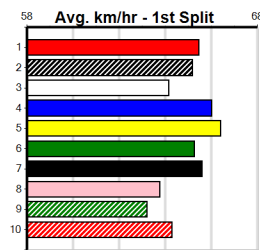

THE BIG WHEEL TONIGHT WIN $$$$$

Distance: 515m, Race Type: Grade 5, Total Prizemoney: $8,785
1st: $5,900, 2nd: $1,820, 3rd: $915, 4th: $150

Watchdog Tips:

Bet:

Form Box Wgt Dist Track Date Time BON Margin 1st/2nd (Time) PIR Checked Comment W/R Split 1 S/P Grade

DISHEVELED [5]
BK Dog Jul-22 Sire: FERNANDO BALE Dam: SILKEN
Owner(s): J Sharp
Trainer: Jeffrey Britton (Anakie)
Winning Distances: < 300m (0) 300 - 399m (0) 400 - 499m (1) 500 - 599m (3) 600 - 699m (0) > 700m (0)
Winning Weights: 29.2(1) 29.5(2) 29.8(1)
Box History table and Prize Best Starts table included.

VIDEO REFEREE [5]
BE Dog Mar-22 Sire: TOMMY SHELBY Dam: ART NOVEAU
Owner(s): CHAMPAGNE PTN (SYN), S Smith, A Langton
Trainer: Angela Langton (Anakie)
Winning Distances: < 300m (0) 300 - 399m (0) 400 - 499m (0) 500 - 599m (3) 600 - 699m (0) > 700m (0)
Winning Weights: 32.8(1) 32.9(1) 33.1(1)
Box History table and Prize Best Starts table included.

VARSITY BALE (NSW)[5]
BD Dog Apr-22 Sire: CHRISTO BALE Dam: DYNA ROMY
Owner(s): B Wheeler
Trainer: Samantha Grenfell (Anakie)
Winning Distances: < 300m (0) 300 - 399m (1) 400 - 499m (2) 500 - 599m (0) 600 - 699m (0) > 700m (0)
Winning Weights: 38.1(1) 38.3(1) 38.5(1)
Box History table and Prize Best Starts table included.

OKAY BOOMER [5]
BK Bitch Mar-21 Sire: JESAULENKO Dam: KILTY JEWEL
Owner(s): CHASIN DREAMS (SYN), D Graham, J Kerr, D Lock, S Kerr
Trainer: Matthew Clark (Briagolong)
Winning Distances: < 300m (0) 300 - 399m (1) 400 - 499m (2) 500 - 599m (9) 600 - 699m (1) > 700m (0)
Winning Weights: 26.6(1) 26.7(1) 26.8(2) 26.9(3) 27.1(1) 27.5(1) 27.8(1) 28.0(1) 28.2(2)
Box History table and Prize Best Starts table included.

SHINY INK [5]
BK Dog Jun-21 Sire: SHIMA SHINE Dam: SLINKY INKY
Owner(s): M Haines
Trainer: James Shaw (Seymour)
Winning Distances: < 300m (0) 300 - 399m (0) 400 - 499m (5) 500 - 599m (1) 600 - 699m (0) > 700m (0)
Winning Weights: 31.1(1) 31.2(3) 31.3(1) 31.8(1)
Box History table and Prize Best Starts table included.