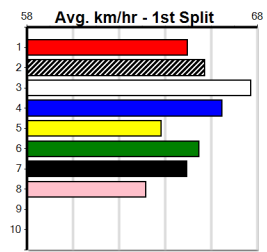

PEASER ASSOCIATION

Distance: 515m, Race Type: Grade 4, Total Prizemoney: $9,055
1st: $6,100, 2nd: $1,870, 3rd: $935, 4th: $150

Watchdog Tips:

Bet:

Table with columns: Form Box, Wgt, Dist, Track, Date, Time, BON, Margin, 1st/2nd (Time), PIR, Checked, Comment, WR, Split 1, S/P, Grade

BRONELLY STRIKER [4]
BK Dog Mar-22 Sire: FERNANDO BALE Dam: STRIKER LIGHT
Owner(s): K Bravo
Trainer: Kelly Bravo (Freshwater Creek)
Winning Distances: < 300m (0) 300 - 399m (0) 400 - 499m (2) 500 - 599m (4) 600 - 699m (0) > 700m (0)
Winning Weights: 35.0(1) 35.4(2) 35.6(2) 35.7(1)
Box History table and Prize Best Starts table included.

YOGEN BALE (NSW)[4]
BK Dog Oct-21 Sire: FERAL FRANKY Dam: FANTA BALE
Owner(s): B Wheeler
Trainer: Mark Delbridge (Balliang)
Winning Distances: < 300m (0) 300 - 399m (1) 400 - 499m (4) 500 - 599m (6) 600 - 699m (0) > 700m (0)
Winning Weights: 35.3(1) 35.4(1) 35.9(1) 36.0(6) 36.1(1) 36.3(1)
Box History table and Prize Best Starts table included.

BERNIE BURROW [4]
BK Dog Jan-22 Sire: BERNARDO Dam: MY GAL PENNY
Owner(s): Arriva (SYN), M Willoughby, A Oliver, G Cutri, T Cutri
Trainer: Jason Thompson (Pearcedale)
Winning Distances: < 300m (2) 300 - 399m (0) 400 - 499m (10) 500 - 599m (4) 600 - 699m (0) > 700m (0)
Winning Weights: 33.3(1) 33.6(2) 33.7(1) 33.9(1) 34.0(2) 34.3(2) 34.5(5) 34.6(1) 34.9(1)
Box History table and Prize Best Starts table included.

AKINA JACK [4]
BK Dog Jan-21 Sire: BERNARDO Dam: AKINA MOSS
Owner(s): TAMBO (SYN), S Mckay, J Rowley, D Mckay
Trainer: Phillip Rowley (Denison)
Winning Distances: < 300m (0) 300 - 399m (0) 400 - 499m (2) 500 - 599m (8) 600 - 699m (0) > 700m (0)
Winning Weights: 33.9(1) 34.0(1) 34.2(1) 34.3(2) 34.4(3) 34.5(1) 34.6(1)
Box History table and Prize Best Starts table included.

NAVARINO [4]
BK Dog Jun-21 Sire: ASTON DEE BEE Dam: MADALIA MAGGIE
Owner(s): J Connor
Trainer: John Connor (Rosedale)
Winning Distances: < 300m (0) 300 - 399m (0) 400 - 499m (6) 500 - 599m (7) 600 - 699m (1) > 700m (0)
Winning Weights: 34.8(2) 34.9(1) 35.1(3) 35.2(1) 35.3(1) 35.5(1) 35.6(1) 35.8(2) 35.9(1) 36.0(1)
Box History table and Prize Best Starts table included.

1

2

3

4

5