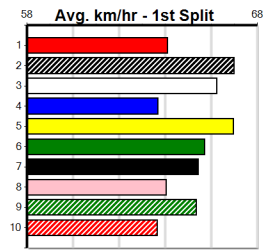

SPORTSBET MAKE IT A MULTI

Distance: 515m, Race Type: Grade 5, Total Prizemoney: $8,785
1st: $5,900, 2nd: $1,820, 3rd: $915, 4th: $150

Watchdog Tips:

Bet:

Table with columns: Form Box, Wgt, Dist, Track, Date, Time, BON, Margin, 1st/2nd (Time), PIR, Checked, Comment, W/R, Split 1, S/P, Grade

DENISON FRISBY [5]
BK Dog Sep-21 Sire: MEPUNGA BLAZER Dam: ARABELLA FIGG
Owner(s): BAG OF LOLLYS (SYN), L Cockerell, I Cockerell, M Dopper
Trainer: Ian Cockerell (Buckley)
Winning Distances: < 300m (0) 300 - 399m (0) 400 - 499m (1) 500 - 599m (2) 600 - 699m (0) > 700m (0)
Winning Weights: 36.4(1) 36.9(1) 37.6(1)
Box History table and Prize Best Starts table included.

HUNTER RIOT [5]
BK Dog Jul-21 Sire: FERNANDO BALE Dam: MYSTIC RIOT
Owner(s): S Camden-bermingham
Trainer: Colin Bermingham (Mount Mercer)
Winning Distances: < 300m (0) 300 - 399m (5) 400 - 499m (2) 500 - 599m (1) 600 - 699m (0) > 700m (0)
Winning Weights: 28.0(3) 28.1(2) 28.2(1) 28.3(1) 28.6(1)
Box History table and Prize Best Starts table included.

ASTON TOMMY [5]
BD Dog Apr-22 Sire: TOMMY SHELBY Dam: ASTON MEILLEUR
Owner(s): R Borda
Trainer: David Condon (Devon Meadows)
Winning Distances: < 300m (0) 300 - 399m (1) 400 - 499m (3) 500 - 599m (1) 600 - 699m (0) > 700m (0)
Winning Weights: 32.6(1) 32.9(1) 33.1(1) 33.6(1) 33.8(1)
Box History table and Prize Best Starts table included.

CANYA LIBBY (NSW)[5]
BE Bitch Oct-22 Sire: ASTON RUPEE Dam: BALI SUNSET
Owner(s): Nyah Two Lads (SYN), M Lanigan, O Harrop, J Walsh, B Sheridan, D Harrop, C Forster, J Toomey
Trainer: Matthew Lanigan (Rowsley)
Winning Distances: < 300m (0) 300 - 399m (1) 400 - 499m (3) 500 - 599m (0) 600 - 699m (0) > 700m (0)
Winning Weights: 26.5(2) 26.6(1) 26.7(1)
Box History table and Prize Best Starts table included.

POMMEL BOY [5]
BE Dog Mar-22 Sire: FERNANDO BALE Dam: PRINCESS KIWI
Owner(s): N Cachia
Trainer: Chloe Dew (Anakie)
Winning Distances: < 300m (0) 300 - 399m (0) 400 - 499m (2) 500 - 599m (1) 600 - 699m (3) > 700m (0)
Winning Weights: 29.9(1) 30.0(2) 30.4(2) 30.5(1)
Box History table and Prize Best Starts table included.