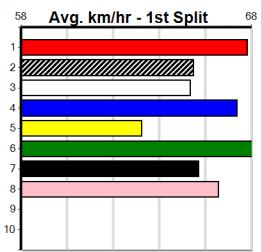

Prize Best Starts Trk/Dts APM \$30845.00 42.20(3)-2/11/23 35-4-6-4 11-1-3-1 8259

SANDOWN VET CLINIC

8

8:49PM

(VIC time)

Distance: 515m, Race Type: Free For All, Total Prizemoney: \$9,055
1st: \$6,100, 2nd: \$1,870, 3rd: \$935, 4th: \$150