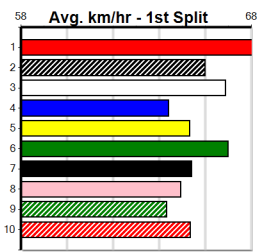

Watchdog Tips: [ ] [ ] [ ] [ ] Bet: [ ]

Table with columns: Form Box, Wgt, Dist, Track, Date, Time, BON, Margin, 1st/2nd (Time), PIR, Checked, Comment, W/R, Split 1, S/P, Grade

FLYING ZULU [5]
BEBD Dog Sep-21 Sire: ORSON ALLEN Dam: CYCLONE JEBEL
Owner(s): S Thompson
Trainer: Jason Thompson (Pearcedale)
Winning Distances: < 300m (0) 300 - 399m (0) 400 - 499m (9) 500 - 599m (5) 600 - 699m (0) > 700m (0)
Winning Weights: 33.5(1) 33.7(1) 33.8(2) 34.0(4) 34.1(1) 34.2(1) 34.3(2) 34.4(1) 34.5(1)
Box History table with columns Bx, 1st, 2nd, 3rd, 4th, 5th, 6th, 7th, 8th
Prize Best $751370.00

RAVEN PARROT [4]
BK Bitch Jul-21 Sire: BARCIA BALE Dam: MY BLACK RAVEN
Owner(s): DAILLY GREYHOUND FARMS (SYN), G Dailly, T Dailly
Trainer: Thomas Dailly (Anakie)
Winning Distances: < 300m (0) 300 - 399m (0) 400 - 499m (2) 500 - 599m (7) 600 - 699m (5) > 700m (0)
Winning Weights: 27.9(1) 28.0(1) 28.2(3) 28.7(1) 28.8(1) 29.0(2) 29.1(3) 29.3(1) 29.5(1)
Box History table with columns Bx, 1st, 2nd, 3rd, 4th, 5th, 6th, 7th, 8th
Prize Best $102015.00

CHAMPAGNE CUDDLE [5]
BK Dog Mar-22 Sire: BERNARDO Dam: NO TALKING
Owner(s): D Cumes
Trainer: Graeme Jose (Catani)
Winning Distances: < 300m (0) 300 - 399m (2) 400 - 499m (8) 500 - 599m (1) 600 - 699m (0) > 700m (0)
Winning Weights: 33.9(1) 34.1(2) 34.4(1) 34.6(1) 34.8(1) 35.0(1) 35.3(2) 35.7(1) 35.9(1)
Box History table with columns Bx, 1st, 2nd, 3rd, 4th, 5th, 6th, 7th, 8th
Prize Best $69180.00

CUTHBERT BINNS [4]
BK Dog Dec-21 Sire: WALK HARD Dam: POLJUICE POTION
Owner(s): BAG OF LOLLYS (SYN), L Cockerell, I Cockerell, M Dopfer
Trainer: Lisa Cockerell (Buckley)
Winning Distances: < 300m (0) 300 - 399m (0) 400 - 499m (3) 500 - 599m (2) 600 - 699m (0) > 700m (0)
Winning Weights: 35.7(1) 36.0(2) 36.6(1) 37.1(1)
Box History table with columns Bx, 1st, 2nd, 3rd, 4th, 5th, 6th, 7th, 8th
Prize Best $29780.00

VINCENT BALE (NSW)[5]
BD Dog May-22 Sire: CHRISTO BALE Dam: HELGA BALE
Owner(s): B Wheeler
Trainer: Samantha Grenfell (Anakie)
Winning Distances: < 300m (0) 300 - 399m (0) 400 - 499m (3) 500 - 599m (5) 600 - 699m (0) > 700m (0)
Winning Weights: 33.3(2) 33.6(1) 34.3(1) 34.5(2) 34.6(1) 35.1(1)
Box History table with columns Bx, 1st, 2nd, 3rd, 4th, 5th, 6th, 7th, 8th
Prize Best $46407.50

1

2

3

4

5