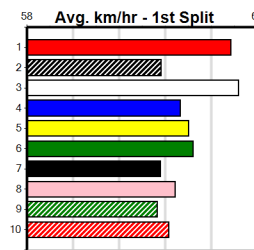

BLACKBOOK ON WATCHDOG APP

Distance: 515m, Race Type: Grade 5, Total Prizemoney: $8,785
1st: $5,900, 2nd: $1,820, 3rd: $915, 4th: $150

Watchdog Tips:

Bet:

Table with columns: Form Box, Wgt, Dist, Track, Date, Time, BON, Margin, 1st/2nd (Time), PIR, Checked, Comment, WR, Split 1, S/P, Grade

Holden Bale (NSW)[5]
RF Dog May-22 Sire: CHRISTO BALE Dam: HAE ALLEN
Owner(s): B Wheeler
Trainer: Rebecca Gibbons (Avalon)
Winning Distances: < 300m (0) 300 - 399m (0) 400 - 499m (1) 500 - 599m (4) 600 - 699m (0) > 700m (0)
Winning Weights: 32.6(3) 32.9(1) 33.0(1)
Box History table and Prize Best Starts table included.

Maia [5]
BK Bitch Dec-21 Sire: SHIMA SHINE Dam: DASHA
Owner(s): J Cornell
Trainer: Karen Pitt (Pearcedale)
Winning Distances: < 300m (0) 300 - 399m (1) 400 - 499m (3) 500 - 599m (1) 600 - 699m (0) > 700m (0)
Winning Weights: 28.9(1) 29.0(2) 29.2(1) 29.3(1)
Box History table and Prize Best Starts table included.

Shima Steel [5]
BE Dog Nov-21 Sire: SHIMA SHINE Dam: LILLY FOX
Owner(s): KOOWEE (SYN), D Gleeson, R Cummings, M Hildebrand, P Chopping, G Hildebrand
Trainer: Thomas Dailly (Anakie)
Winning Distances: < 300m (0) 300 - 399m (0) 400 - 499m (4) 500 - 599m (7) 600 - 699m (0) > 700m (0)
Winning Weights: 30.4(1) 30.6(2) 30.9(1) 31.0(4) 31.1(1) 31.2(1) 31.3(1)
Box History table and Prize Best Starts table included.

Yash Bale (NSW)[5]
BD Dog May-22 Sire: CHRISTO BALE Dam: QUINA BALE
Owner(s): B Wheeler
Trainer: Rebecca Gibbons (Avalon)
Winning Distances: < 300m (0) 300 - 399m (0) 400 - 499m (3) 500 - 599m (2) 600 - 699m (0) > 700m (0)
Winning Weights: 35.9(1) 36.0(1) 36.3(1) 36.4(1) 36.5(1)
Box History table and Prize Best Starts table included.

Irma Pince [5]
BK Bitch Dec-20 Sire: BERNARDO Dam: ROLANDA HOOCH
Owner(s): BAG OF LOLLYS (SYN), L Cockerell, I Cockerell, M Dopper
Trainer: Ian Cockerell (Buckley)
Winning Distances: < 300m (0) 300 - 399m (0) 400 - 499m (4) 500 - 599m (4) 600 - 699m (1) > 700m (0)
Winning Weights: 29.0(1) 29.4(1) 29.6(1) 29.7(2) 29.8(3) 29.9(1)
Box History table and Prize Best Starts table included.