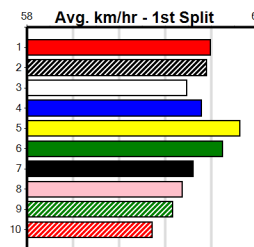

CHRISTMAS IN JULY TONIGHT

Distance: 515m, Race Type: Grade 5, Total Prizemoney: $8,785
1st: $5,900, 2nd: $1,820, 3rd: $915, 4th: $150

Watchdog Tips: [ ] [ ] [ ] [ ] Bet: [ ]

Race 1: SWIFT VODKA (NSW)[5]. Table with columns: Form Box, Wgt, Dist, Track, Date, Time, BON, Margin, 1st/2nd (Time), PIR, Checked, Comment, W/R, Split 1, S/P, Grade. Includes box history and prize details.

Race 2: RIVIERA BALE (NSW)[5]. Table with columns: Form Box, Wgt, Dist, Track, Date, Time, BON, Margin, 1st/2nd (Time), PIR, Checked, Comment, W/R, Split 1, S/P, Grade. Includes box history and prize details.

Race 3: UNREAL MISS (NSW)[5]. Table with columns: Form Box, Wgt, Dist, Track, Date, Time, BON, Margin, 1st/2nd (Time), PIR, Checked, Comment, W/R, Split 1, S/P, Grade. Includes box history and prize details.

Race 4: JAMES'S ENTITY [5]. Table with columns: Form Box, Wgt, Dist, Track, Date, Time, BON, Margin, 1st/2nd (Time), PIR, Checked, Comment, W/R, Split 1, S/P, Grade. Includes box history and prize details.

Race 5: WINSTON TOWN [5]. Table with columns: Form Box, Wgt, Dist, Track, Date, Time, BON, Margin, 1st/2nd (Time), PIR, Checked, Comment, W/R, Split 1, S/P, Grade. Includes box history and prize details.