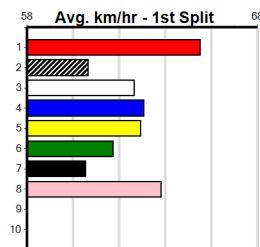

DANDENONG WEST CRICKET CLUB

Distance: 595m, Race Type: Mixed 6/7, Total Prizemoney: $10,095
1st: $6,800, 2nd: $2,095, 3rd: $1,050, 4th: $150

Watchdog Tips:

Bet:

Form Box Wgt Dist Track Date Time BON Margin 1st/2nd (Time) PIR Checked Comment W/R Split 1 S/P Grade

LIVEABLE [6] BK Bitch Jul-22 Sire: FERNANDO BALE Dam: SILKEN
Owner(s): THE WILLY STROLLERS (SYN), J Sharp, M Alexander
Trainer: Jeffrey Britton (Anakie)
Box History table and statistics.

SWINGING SINGH [6] BK Dog Oct-22 Sire: ASTON RUPEE Dam: SLINKY INKY
Owner(s): M Haines
Trainer: James Shaw (Seymour)
Box History table and statistics.

RASHID [6] BK Dog Oct-22 Sire: ASTON RUPEE Dam: SLINKY INKY
Owner(s): M Haines
Trainer: James Shaw (Seymour)
Box History table and statistics.

SHE'S EXTREME [7] RF Bitch Jun-21 Sire: ASTON KIMETTO Dam: SPRING RAIN
Owner(s): JUST CAUSE (SYN), G Rohan, A Martin
Trainer: Darryl Connor (Cranbourne)
Box History table and statistics.

PAW BODHI (NSW)[7] BK Bitch Jul-22 Sire: ALLEN DEED Dam: FANTA BALE
Owner(s): B Wheeler
Trainer: Mark Delbridge (Balliang)
Box History table and statistics.

1

2

3

4

5