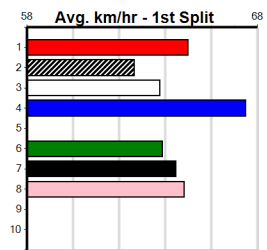

DOWNLOAD THE WATCHDOG APP

Distance: 390m, Race Type: Grade 5, Total Prizemoney: $2,925
1st: $1,950, 2nd: $600, 3rd: $300, 4th: $75

Watchdog Tips:

Bet:

Table with columns: Form Box, Wgt, Dist, Track, Date, Time, BON, Margin, 1st/2nd (Time), PIR, Checked, Comment, W/R, Split 1, S/P, Grade

1 LUCY DEEDS [5]
BK Bitch Mar-21 Sire: BERNARDO Dam: BEAUT DEEDS
Owner(s): G Anders
Trainer: Vicki Anders (Koroit)
Winning Distances: < 300m (0) 300 - 399m (4) 400 - 499m (0) 500 - 599m (0) 600 - 699m (0) > 700m (0)
Winning Weights: 26.5(2) 27.0(2)
Race results table with columns: Rank, Wgt, Dist, Track, R#, Date, Time, BON, Margin, 1st/2nd (Time), PIR, Checked, Comment, W/R, Split 1, S/P, Grade

2 INDY DELTA [5]
BE Bitch Apr-21 Sire: SHIMA SHINE Dam: AEROPLANE INDY
Owner(s): S Baulch
Trainer: Rachel Baulch (Mortlake)
Winning Distances: < 300m (0) 300 - 399m (4) 400 - 499m (1) 500 - 599m (0) 600 - 699m (0) > 700m (0)
Winning Weights: 28.8(3) 29.3(1) 29.4(1)
Race results table with columns: Rank, Wgt, Dist, Track, R#, Date, Time, BON, Margin, 1st/2nd (Time), PIR, Checked, Comment, W/R, Split 1, S/P, Grade

3 NANDO COMMANDO [5]
WBD Dog Nov-21 Sire: FERNANDO BALE Dam: SIXTEEN PEGS
Owner(s): B Fulton
Trainer: Peter Fulton (Ecklin South)
Winning Distances: < 300m (0) 300 - 399m (6) 400 - 499m (1) 500 - 599m (0) 600 - 699m (0) > 700m (0)
Winning Weights: 27.4(1) 27.8(1) 28.2(1) 28.4(1) 28.6(1) 28.9(2)
Race results table with columns: Rank, Wgt, Dist, Track, R#, Date, Time, BON, Margin, 1st/2nd (Time), PIR, Checked, Comment, W/R, Split 1, S/P, Grade

4 MATTY BOY [5]
BK Dog Aug-21 Sire: SHIMA SHINE Dam: MEPUNGA MIDGET
Owner(s): A Rippon
Trainer: Ashley Mcdowall (Nullawarre)
Winning Distances: < 300m (0) 300 - 399m (0) 400 - 499m (5) 500 - 599m (0) 600 - 699m (0) > 700m (0)
Winning Weights: 31.4(1) 31.6(2) 31.7(1) 32.0(1)
Race results table with columns: Rank, Wgt, Dist, Track, R#, Date, Time, BON, Margin, 1st/2nd (Time), PIR, Checked, Comment, W/R, Split 1, S/P, Grade

5 *** VACANT BOX ***
Sire: Dam:
Owner(s):
Trainer:
Winning Distances: < 300m (0) 300 - 399m (0) 400 - 499m (0) 500 - 599m (0) 600 - 699m (0) > 700m (0)
Winning Weights: