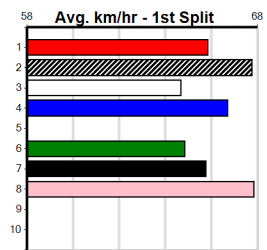

PADDY WANTS PATS

Distance: 390m, Race Type: Grade 5, Total Prizemoney: $2,925
1st: $1,950, 2nd: $600, 3rd: $300, 4th: $75

Watchdog Tips: [ ] [ ] [ ] [ ] [ ] Bet: [ ]

NANA'S TRIFLE [5]
BK Dog Sep-21 Sire: SUPERIOR PRODUCT Dam: MA'S PLUM JAM
Owner(s): D Burnett
Trainer: Mathew Tabb (Lara)
Winning Distances: < 300m (0) 300 - 399m (3) 400 - 499m (2) 500 - 599m (0) 600 - 699m (0) > 700m (0)
Winning Weights: 28.4(1) 30.0(1) 30.1(1) 30.2(1) 30.9(1)
Race results table with columns: Form, Box, Wgt, Dist, Track, Date, Time, BON, Margin, 1st/2nd (Time), PIR, Checked, Comment, WR, Split 1, S/P, Grade.

ASTON SHEERAN [5]
RBD Dog Dec-21 Sire: ZIPPING GARTH Dam: ASTON TARA
Owner(s): R Borda
Trainer: Mark Johnson (Ross Creek)
Winning Distances: < 300m (0) 300 - 399m (3) 400 - 499m (2) 500 - 599m (0) 600 - 699m (0) > 700m (0)
Winning Weights: 33.2(2) 33.4(2) 34.2(1)
Race results table with columns: Form, Box, Wgt, Dist, Track, Date, Time, BON, Margin, 1st/2nd (Time), PIR, Checked, Comment, WR, Split 1, S/P, Grade.

CLOUDY WREN [5]
BD Bitch Mar-22 Sire: TOMMY SHELBY Dam: IVY WREN
Owner(s): S Bruce
Trainer: Gary Hunt (Cudgee)
Winning Distances: < 300m (0) 300 - 399m (0) 400 - 499m (4) 500 - 599m (0) 600 - 699m (0) > 700m (0)
Winning Weights: 27.9(1) 28.0(1) 28.3(2)
Race results table with columns: Form, Box, Wgt, Dist, Track, Date, Time, BON, Margin, 1st/2nd (Time), PIR, Checked, Comment, WR, Split 1, S/P, Grade.

CORTEZ BALE (NSW)[5]
BK Dog Feb-22 Sire: BARCIA BALE Dam: IYLEE BALE
Owner(s): B Wheeler
Trainer: Robert Camilleri (Lara)
Winning Distances: < 300m (0) 300 - 399m (4) 400 - 499m (4) 500 - 599m (0) 600 - 699m (0) > 700m (0)
Winning Weights: 32.2(1) 32.3(1) 32.5(1) 32.8(1) 32.9(1) 33.8(1) 34.0(1) 34.2(1)
Race results table with columns: Form, Box, Wgt, Dist, Track, Date, Time, BON, Margin, 1st/2nd (Time), PIR, Checked, Comment, WR, Split 1, S/P, Grade.

*** VACANT BOX ***
Sire: Dam:
Owner(s):
Trainer:
Winning Distances: < 300m (0) 300 - 399m (0) 400 - 499m (0) 500 - 599m (0) 600 - 699m (0) > 700m (0)
Winning Weights:

1

2

3

4

5