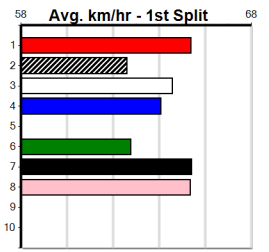

MACEY'S BISTRO(2-3 WINS)

Distance: 390m, Race Type: Restricted Win, Total Prizemoney: $2,925
1st: $1,950, 2nd: $600, 3rd: $300, 4th: $75

Watchdog Tips: [ ] [ ] [ ] [ ] [ ] Bet: [ ]

Form Box Wgt Dist Track Date Time BON Margin 1st/2nd (Time) PIR Checked Comment W/R Split 1 S/P Grade

REMARLI [6] BK Bitch Aug-21 Sire: MEPUNGA BLAZER Dam: MA MA KEOGH
Owner(s): T Keogh
Trainer: Ashley Mcdowall (Nullawarre)
Winning Distances: < 300m (0) 300 - 399m (1) 400 - 499m (1) 500 - 599m (0) 600 - 699m (0) > 700m (0)
Winning Weights: 27.2(1) 27.5(1)
3rd (5) 28.3 390 WBL R10 02-Mar-24 22.53 22.06 0.75L PENNY PINTO (22.49) M/43 . . . . 8.84 $2.60 X67
2nd (3) 28.5 450 WBL R5 07-Mar-24 25.97 25.12 7.00L TORNAO TAHLIA (25.49) Q/422 . . . . 6.78 $7.50 RW
6th (7) 28.3 450 WBL R5 14-Mar-24 25.98 25.10 7.50L LEKTRA CARRY (25.48) M/887 . . . . 6.98 $30.10 X67
5th (2) 27.3 390 WBL R10 10-Jun-24 22.72 22.18 8.00L PAPER SHREDDER (22.18) M/22 . . . . 8.89 $4.90 6G
4th (1) 27.1 390 WBL R4 17-Jun-24 22.72 22.51 2.50L MISSILE MAGGIE (22.55) Q/11 . . . . 8.76 $3.80 6G
8th (8) 26.7 390 WBL R9 24-Jun-24 23.40 22.13 17.00 OUR ILLUSIONIST (22.21) M/88 . . . . 9.24 $11.00 6G
6th (7) 26.9 390 WBL R10 04-Jul-24 22.89 22.08 7.50L GLORIA'S ENTITY (22.40) Q/44 . . . . 8.88 $33.50 6G
6th (5) 27.5 390 WBL R3 18-Jul-24 22.77 22.07 5.00L SODA DUKE (22.43) Q/46 . . . . 8.90 $44.50 X67
Last 3 wins NOT included above
1st (4) 27.2 390 WBL R1 08-May-23 22.52 22.03 6.50L SCULLY BALE (22.96) Q/11 . . . . 8.76 $4.50 M
1st (6) 27.5 450 WBL R3 06-Jul-23 25.81 25.22 0.75L LEKTRA KIT (25.86) Q/332 . . . . 6.72 $7.20 X67

Box History table with columns Bx, 1st, 2nd, 3rd, 4th, 5th, 6th, 7th, 8th and Prize Best Starts Trk/Dts APM

LEONARDO ZEAL [6] BK Dog Jun-22 Sire: SUPERIOR PANAMA Dam: ZEAL SENSATION
Owner(s): Real zeal (SYN), M Tabb, J Whittle, S Tabb, W Whittle, M Brown
Trainer: Kathrynne Tabb (Lara)
Winning Distances: < 300m (0) 300 - 399m (2) 400 - 499m (0) 500 - 599m (0) 600 - 699m (0) > 700m (0)
Winning Weights: 30.7(1) 30.9(1)
1st (7) 30.7 390 BAL R2 12-May-24 22.29 22.15 4.75L LITERALLY (22.61) M/31 . . . . 8.62 $1.90 T3-M
7th (8) 30.9 450 SHP R5 16-May-24 26.70 25.42 14.00 CANYA DREAM (25.72) M/247 . . . . 6.76 $2.20 X67
5th (8) 30.9 395 TRA R2 07-Jun-24 22.79 22.20 4.25L IF HE COULD (22.50) Q/333 . . . . 3.89 $13.50 7
1st (1) 30.9 395 TRA R2 12-Jun-24 22.49 22.45 0.05L DR. LETTIE (22.50) Q/111 . SW . . 3.76 $1.90 7
3rd (4) 30.3 390 WBL R10 20-Jun-24 22.78 22.27 4.50L GROVER BALE (22.48) M/54 . . . . 9.04 $11.20 6G
7th (2) 29.8 390 SHP R11 29-Jun-24 23.60 22.71 11.00 BLUE RISE (22.87) M/67 . . . . 8.90 $2.20 T3-6
6th (8) 30.8 300 HVL R10 12-Jul-24 17.40 16.68 3.00L DEVIL IN ME (17.20) Q/4 . . . . 4.08 $2.40 T3-6
4th (1) 30.7 300 HVL R9 18-Jul-24 17.31 16.95 3.5L LITTLE WHIP (17.08) M/7 . . . . 4.17 $2.30 T3-6
Last 3 wins NOT included above

Box History table with columns Bx, 1st, 2nd, 3rd, 4th, 5th, 6th, 7th, 8th and Prize Best Starts Trk/Dts APM