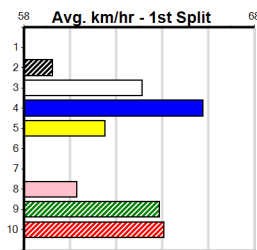

2

5:29PM

(VIC time)

Distance: 390m, Race Type: Maiden Heat, Total Prizemoney: $2,535
1st: $1,680, 2nd: $520, 3rd: $260, 4th: $75

Watchdog Tips: ☐ ☐ ☐ ☐ ☐ Bet:

Form Box	Wgt	Dist	Track	Date	Time	BON	Margin	1st/2nd (Time)	PIR	Checked	Comment	WR	Split 1	S/P	Grade

1

MORAINE WALLY [M]
BK Dog Jan-23 Sire: KOBLENZ Dam: MORAINE COCO
Owner(s): MORAINE (SYN), G Judd, S Judd
Winning Distances: < 300m (0) 300 - 399m (0) 400 - 499m (0) 500 - 599m (0) 600 - 699m (0) > 700m (0)
Winning Weights:

Bx	1st	2nd	3rd	4th	5th	6th	7th	8th
1								
2								
3								
4								
5								
6								
7								
8								

Last 3 wins NOT included above

Prize Best	$0
Starts	0-0-0-0
Trk/Dts	0-0-0-0
APM	0

Trainer: Glenn Judd (Noorat)

2

MINI BREW [M]
BK Bitch Jan-22 Sire: ALLEN DEED Dam: RIXY YA PEST
Owner(s): R Brewer
Winning Distances: < 300m (0) 300 - 399m (0) 400 - 499m (0) 500 - 599m (0) 600 - 699m (0) > 700m (0)
Winning Weights:

Bx	1st	2nd	3rd	4th	5th	6th	7th	8th
1								
2						1		
3								
4								
5								
6	1							
7								
8								

Last 3 wins NOT included above

Prize Best	$520.00
Starts	NBT
Trk/Dts	2-0-1-0
APM	520

Trainer: Raymond Brewer (Camperdown)

3

FOGHORN JACK [M]
BKW Dog Jul-22 Sire: BEAST UNLEASHED Dam: MEPUNGA FAME
Owner(s): P Keane
Winning Distances: < 300m (0) 300 - 399m (0) 400 - 499m (0) 500 - 599m (0) 600 - 699m (0) > 700m (0)
Winning Weights:

Bx	1st	2nd	3rd	4th	5th	6th	7th	8th
1								
2				1				
3								
4								
5								
6						1		
7								
8								

Last 3 wins NOT included above

Prize Best	$75.00
Starts	NBT
Trk/Dts	2-0-0-0
APM	75

Trainer: Mark Keane (Koroit)

4

PAW LAUREN (NSW)[M]
BK Bitch Dec-22 Sire: BERNARDO Dam: HADARAH BALE
Owner(s): B Wheeler
Winning Distances: < 300m (0) 300 - 399m (0) 400 - 499m (0) 500 - 599m (0) 600 - 699m (0) > 700m (0)
Winning Weights:

Bx	1st	2nd	3rd	4th	5th	6th	7th	8th
1								
2								
3								
4								
5		1						
6								
7								
8								

Last 3 wins NOT included above

Prize Best	$520.00
Starts	FSH
Trk/Dts	1-0-1-0
APM	520

Trainer: Mark Delbridge (Balliang)

5

PAW ZACHARY (NSW)[M]
F Dog Dec-22 Sire: ALLEN DEED Dam: ARATUZA BALE
Owner(s): B Wheeler
Winning Distances: < 300m (0) 300 - 399m (0) 400 - 499m (0) 500 - 599m (0) 600 - 699m (0) > 700m (0)
Winning Weights:

Bx	1st	2nd	3rd	4th	5th	6th	7th	8th
1								
2								
3								
4								
5								
6			1					
7								
8								

Last 3 wins NOT included above

Prize Best	$260.00
Starts	FSH
Trk/Dts	1-0-0-1
APM	260

Trainer: Mark Delbridge (Balliang)