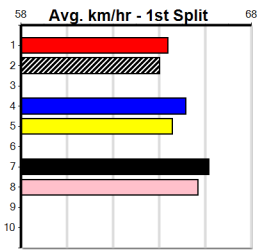

6

7

8

9

10

FIND US ON FACEBOOK

Distance: 390m, Race Type: Grade 7, Total Prizemoney: \$2,925
1st: \$1,950, 2nd: \$600, 3rd: \$300, 4th: \$75

Watchdog Tips: [] [] [] [] Bet: []