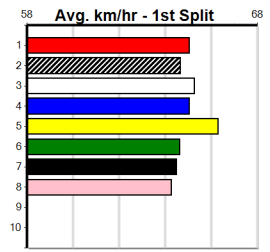

MATKO HIRE

Distance: 450m, Race Type: Grade 5, Total Prizemoney: $2,925
1st: $1,950, 2nd: $600, 3rd: $300, 4th: $75

Watchdog Tips:

Bet:

Table with columns: Form Box, Wgt, Dist, Track, Date, Time, BON, Margin, 1st/2nd (Time), PIR, Checked, Comment, W/R, Split 1, S/P, Grade

TAPERING OFF [5]
BK Dog Feb-19 Sire: BARCIA BALE Dam: TEAR AWAY BABE
Owner(s): D Dalton
Trainer: Raymond Mahony (Southern Cro)
Winning Distances: < 300m (0) 300 - 399m (0) 400 - 499m (6) 500 - 599m (4) 600 - 699m (0) > 700m (0)
Winning Weights: 37.6(2) 38.0(2) 38.1(2) 38.2(2) 38.3(1) 38.4(1)
Box History table and Prize Best Starts table included.

SIR BINGO [5]
RF Dog May-21 Sire: ORSON ALLEN Dam: INVICTUS GLORY
Owner(s): R Lound
Trainer: Trent Blacker (Mitchell Park)
Winning Distances: < 300m (0) 300 - 399m (0) 400 - 499m (4) 500 - 599m (2) 600 - 699m (0) > 700m (0)
Winning Weights: 30.8(1) 31.3(1) 31.5(1) 32.0(2) 32.2(1)
Box History table and Prize Best Starts table included.

BELLA SUPREME [5]
F Bitch Jun-21 Sire: ASTON DEE BEE Dam: LADY PANDORA
Owner(s): R Gavin
Trainer: Kevin Gavin (Killarney)
Winning Distances: < 300m (0) 300 - 399m (0) 400 - 499m (4) 500 - 599m (0) 600 - 699m (0) > 700m (0)
Winning Weights: 25.8(1) 26.5(1) 26.6(1) 26.8(1)
Box History table and Prize Best Starts table included.

BUN UNDERCURRENT [5]
BD Bitch Jun-22 Sire: DROOPYS SYDNEY Dam: GYPSY BUN
Owner(s): M Mitchell
Trainer: Michael Mitchell (Gnotuk)
Winning Distances: < 300m (0) 300 - 399m (1) 400 - 499m (2) 500 - 599m (0) 600 - 699m (0) > 700m (0)
Winning Weights: 25.8(1) 26.0(1) 26.6(1)
Box History table and Prize Best Starts table included.

ROSALES [5]
BK Bitch May-21 Sire: BERNARDO Dam: BOOMER HARGEN
Owner(s): Lenehan Stanley (SYN), N Stanley, N Lenehan
Trainer: Nicole Stanley (Portland)
Winning Distances: < 300m (0) 300 - 399m (0) 400 - 499m (5) 500 - 599m (0) 600 - 699m (0) > 700m (0)
Winning Weights: 27.2(1) 27.3(1) 27.8(2) 28.0(1)
Box History table and Prize Best Starts table included.

1

2

3

4

5