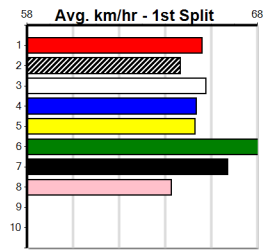

Distance: 390m, Race Type: Mixed 3/4, Total Prizemoney: $3,360
1st: $2,250, 2nd: $690, 3rd: $345, 4th: $75

Watchdog Tips:

Bet:

Table with columns: Form Box, Wgt, Dist, Track, Date, Time, BON, Margin, 1st/2nd (Time), PIR, Checked, Comment, W/R, Split 1, S/P, Grade

ANNA YOU PEST [3]
BE Bitch Mar-21
Sire: LIGHTNING FRANK Dam: RIXY YA PEST
Owner(s): G Hunt
Trainer: Gary Hunt (Cudgee)
Winning Distances: < 300m (0) 300 - 399m (6) 400 - 499m (3) 500 - 599m (0) 600 - 699m (0) > 700m (0)
Winning Weights: 26.8(1) 27.6(1) 27.8(1) 27.9(1) 28.0(2) 28.2(1) 28.3(1) 28.9(1)
Race results table with columns: Pos, Wgt, Dist, Track, Date, Time, BON, Margin, 1st/2nd (Time), PIR, Checked, Comment, W/R, Split 1, S/P, Grade

Box History table for ANNA YOU PEST [3]
Prize Best Starts Trk/Dts APM

MORAINE CHLOE [4]
BK Bitch Mar-21
Sire: WHISKEY RIOT Dam: MORAINE COCO
Owner(s): MORAINE (SYN), G Judd, S Judd
Trainer: Peter Fulton (Ecklin South)
Winning Distances: < 300m (0) 300 - 399m (8) 400 - 499m (1) 500 - 599m (0) 600 - 699m (0) > 700m (0)
Winning Weights: 25.9(2) 26.1(1) 26.5(2) 26.8(1) 27.0(2) 27.6(1)
Race results table with columns: Pos, Wgt, Dist, Track, Date, Time, BON, Margin, 1st/2nd (Time), PIR, Checked, Comment, W/R, Split 1, S/P, Grade

Box History table for MORAINE CHLOE [4]
Prize Best Starts Trk/Dts APM

STRESS TEST [4]
BK Dog Dec-20
Sire: MY REDEEMER Dam: MISS ENERGISER
Owner(s): P Inguanti
Trainer: Mary Inguanti (Camperdown)
Winning Distances: < 300m (0) 300 - 399m (7) 400 - 499m (6) 500 - 599m (0) 600 - 699m (0) > 700m (0)
Winning Weights: 30.9(1) 31.0(1) 31.4(2) 31.5(2) 31.7(1) 31.8(1) 31.9(1) 32.0(2) 32.2(2)
Race results table with columns: Pos, Wgt, Dist, Track, Date, Time, BON, Margin, 1st/2nd (Time), PIR, Checked, Comment, W/R, Split 1, S/P, Grade

Box History table for STRESS TEST [4]
Prize Best Starts Trk/Dts APM

MYOLA THUNDER [4]
BK Dog Nov-21
Sire: AUSSIE INFRARED Dam: POCKET QUEEN
Owner(s): A Kampman
Trainer: Annette Kampman (Purdeet)
Winning Distances: < 300m (0) 300 - 399m (5) 400 - 499m (1) 500 - 599m (0) 600 - 699m (0) > 700m (0)
Winning Weights: 31.1(1) 31.5(1) 31.7(1) 32.3(2) 32.5(1)
Race results table with columns: Pos, Wgt, Dist, Track, Date, Time, BON, Margin, 1st/2nd (Time), PIR, Checked, Comment, W/R, Split 1, S/P, Grade

Box History table for MYOLA THUNDER [4]
Prize Best Starts Trk/Dts APM

BRIGHT MOON (NSW)[4]
BD Bitch Dec-20
Sire: BLUE MOON RISING Dam: SMOOTH CLAUDIA
Owner(s): Green Cloth (SYN), M Augustinus, C Mcleod, J Riddle, M Wishart, J Ferguson
Trainer: Deb Carr (Minirera)
Winning Distances: < 300m (0) 300 - 399m (2) 400 - 499m (4) 500 - 599m (0) 600 - 699m (0) > 700m (0)
Winning Weights: 26.8(1) 27.4(1) 27.5(2) 27.9(1) 28.2(1)
Race results table with columns: Pos, Wgt, Dist, Track, Date, Time, BON, Margin, 1st/2nd (Time), PIR, Checked, Comment, W/R, Split 1, S/P, Grade

Box History table for BRIGHT MOON (NSW)[4]
Prize Best Starts Trk/Dts APM

1

2

3

4

5