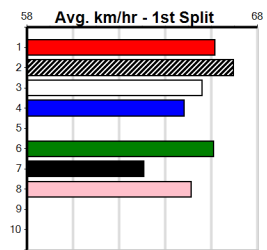

BROAD TREE CARE

Distance: 390m, Race Type: Grade 5, Total Prizemoney: $2,925
1st: $1,950, 2nd: $600, 3rd: $300, 4th: $75

Watchdog Tips:

Bet:

Table with columns: Form Box, Wgt, Dist, Track, Date, Time, BON, Margin, 1st/2nd (Time), PIR, Checked, Comment, W/R, Split 1, S/P, Grade

LEKTRA LYANNA [5]
BK Bitch Apr-22 Sire: FERNANDO BALE Dam: LEKTRA PERRY
Owner(s): P Lenehan
Trainer: Sharon Bradley (Toolong)
Winning Distances: < 300m (0) 300 - 399m (0) 400 - 499m (3) 500 - 599m (2) 600 - 699m (0) > 700m (0)
Winning Weights: 23.9(1) 24.2(1) 24.3(2) 25.1(1)
Box History table and Prize Best Starts table included.

LEKTRA LAYLA [5]
BK Bitch Apr-22 Sire: HOUDINI BOY Dam: LEKTRA JENA
Owner(s): P Lenehan
Trainer: Philip Lenehan (Toolong)
Winning Distances: < 300m (0) 300 - 399m (0) 400 - 499m (4) 500 - 599m (0) 600 - 699m (0) > 700m (0)
Winning Weights: 24.7(1) 24.8(1) 25.0(1) 25.2(1)
Box History table and Prize Best Starts table included.

TARGAN BALE (NSW)[5]
BK Dog Dec-20 Sire: BARCIA BALE Dam: HELGA BALE
Owner(s): B Wheeler
Trainer: Deborah Coleman (Lara)
Winning Distances: < 300m (0) 300 - 399m (1) 400 - 499m (10) 500 - 599m (0) 600 - 699m (0) > 700m (0)
Winning Weights: 32.6(1) 32.8(2) 33.0(1) 33.2(2) 33.3(1) 33.4(1) 33.6(1) 33.7(1) 34.2(1)
Box History table and Prize Best Starts table included.

THAT'S RARE [5]
BK Bitch Mar-21 Sire: FABREGAS Dam: MEPUNGA DASHA
Owner(s): S Baulch
Trainer: Shaun Baulch (Mortlake)
Winning Distances: < 300m (0) 300 - 399m (3) 400 - 499m (1) 500 - 599m (0) 600 - 699m (0) > 700m (0)
Winning Weights: 28.9(1) 29.1(1) 29.3(1) 29.6(1)
Box History table and Prize Best Starts table included.

*** VACANT BOX ***
Sire: Dam:
Owner(s):
Trainer:
Winning Distances: < 300m (0) 300 - 399m (0) 400 - 499m (0) 500 - 599m (0) 600 - 699m (0) > 700m (0)
Winning Weights:
Box History

1

2

3

4

5