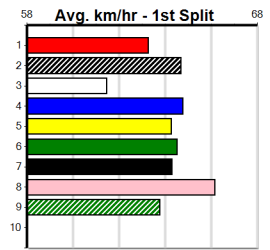

5

6:27PM

(VIC time)

Distance: 450m, Race Type: Mixed 6/7, Total Prizemoney: $2,925
1st: $1,950, 2nd: $600, 3rd: $300, 4th: $75

Watchdog Tips: [ ] [ ] [ ] [ ] Bet: [ ]

Table with columns: Form Box, Wgt, Dist, Track, Date, Time, BON, Margin, 1st/2nd (Time), PIR, Checked, Comment, WR, Split 1, S/P, Grade

BOB DEEDS [6]
BK Dog Feb-22 Sire: SENNACHIE Dam: BEAUT DEEDS
Owner(s): G Anders
Trainer: Vicki Anders (Koroit)
Winning Distances: < 300m (0) 300 - 399m (0) 400 - 499m (1) 500 - 599m (1) 600 - 699m (0) > 700m (0)
Winning Weights: 31.3(1) 31.8(1)
8th (8) 31.7 525 MEP R9 08-May-24 31.41 29.86 17.00 BUN QUAKE (30.28) M/7888 . . . 5.33 $11.30 7
6th (5) 32.4 460 GEL R2 01-Jun-24 26.94 25.64 14.00 RUXTON FLAME (25.99) M/876 . . . 7.09 $37.80 X67
6th (7) 32.6 525 MEA R1 08-Jun-24 30.87 29.80 12.00 FLY ALI (30.10) M/6557 . . . 5.29 $34.50 X67
6th (7) 32.6 525 MEP R9 26-Jun-24 31.56 30.08 16.00 MAD KEV (30.46) S/6476 . . . 5.36 $13.40 7
2nd (8) 32.3 450 WBL R5 01-Jul-24 25.90 25.65 1.75L REV MICHAEL (25.77) M/433 . . . 6.92 $2.10 X67
2nd (2) 31.9 390 WBL R2 04-Jul-24 22.78 22.08 0.75L TUBMAN'S LEGACY (22.73) M/54 . SW . 9.14 $5.00 7
5th (5) 31.8 450 WBL R4 11-Jul-24 26.19 25.45 6.50L SICK AND TIRED (25.75) M/875 . . . 7.05 $64.80 RWH
1st (5) 31.3 400 MTG R2 21-Jul-24 23.35 22.83 1.00L LUST TO BURN (23.43) 0 SAMP 11.18 $2.70 6
Last 3 wins NOT included above
1st (1) 31.8 525 MEP R2 01-May-24 30.63 29.74 4.25L DUPLICITOUS (30.91) M/3111 . SW . 5.26 $1.50 M

1

Box History
Bx 1st 2nd 3rd 4th 5th 6th 7th 8th
1 1
2 1 1
3 2
4
5 1 1 1 1
6 1 1 1
7 1 1 1
8 1 1
Prize Best $5580.00
Starts NBT
Trk/Dts 16-2-3-4
APM 4-0-1-1 3995

FABIO GIBLET [6]
F Dog Oct-22 Sire: FERAL FRANKY Dam: HAPPY RUBY
Owner(s): R Gibbons
Trainer: Rebecca Gibbons (Avalon)
Winning Distances: < 300m (0) 300 - 399m (0) 400 - 499m (2) 500 - 599m (0) 600 - 699m (0) > 700m (0)
Winning Weights: 32.9(2)
2nd (5) 32.7 400 GEL R2 14-Jun-24 22.82 22.54 0.50L BEND YOUR EAR (22.79) M/41 . . . 8.62 $6.10 M
1st (1) 32.9 450 BAL R2 19-Jun-24 25.59 25.12 2.50L ASTON BREEZE (25.75) M/211 . SW . 6.66 $1.40 M
1st (5) 32.9 450 BAL R5 26-Jun-24 25.65 25.03 3.5L SPRING COIN (25.88) M/311 . . . 6.72 $4.80 X67
7th (4) 32.9 410 HOR R3 16-Jul-24 24.16 23.34 11.00 LILYDALE (23.45) S/66 . . . 10.65 $6.90 6G
Last 3 wins NOT included above

2

Box History
Bx 1st 2nd 3rd 4th 5th 6th 7th 8th
1 1
2
3
4
5 1 1 1
6
7
8
Prize Best $5420.00
Starts FSH
Trk/Dts 4-2-1-0
APM 0-0-0-0 3926