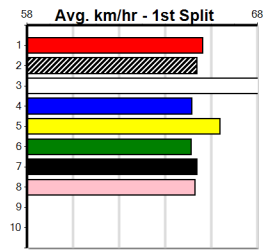

EDWARDS ELECTRICAL

Distance: 450m, Race Type: Mixed 4/5, Total Prizemoney: $3,360
1st: $2,250, 2nd: $690, 3rd: $345, 4th: $75

Watchdog Tips:

Bet:

Table with columns: Form Box, Wgt, Dist, Track, Date, Time, BON, Margin, 1st/2nd (Time), PIR, Checked, Comment, WR, Split 1, S/P, Grade

UDANI BALE (NSW)[4]
LTBD Dog Apr-21 Sire: FERAL FRANKY Dam: DYNA CARMEN
Owner(s): A Gurry
Trainer: Andrea Gurry (Nhili)
Winning Distances: < 300m (0) 300 - 399m (2) 400 - 499m (11) 500 - 599m (0) 600 - 699m (0) > 700m (0)
Winning Weights: 32.5(2) 32.6(1) 32.9(2) 33.0(2) 33.2(3) 33.9(1) 34.1(1) 34.2(1)
Race results table with columns: Rank, Wgt, Dist, HOR, R, Date, Time, BON, Margin, Dog Name, Weight, Sire, Dam, PIR, Checked, Comment, WR, Split 1, S/P, Grade

Box History table for UDANI BALE
Prize Best Starts Trk/Dts APM: $37370.00, 25.28(2)-10/8/23, 52-13-8-8, 4-1-1-0, 8807

SEPHORA BALE (NSW)[5]
BK Bitch Apr-21 Sire: FERAL FRANKY Dam: DYNA CARMEN
Owner(s): B Wheeler
Trainer: Robert Camilleri (Lara)
Winning Distances: < 300m (0) 300 - 399m (0) 400 - 499m (5) 500 - 599m (5) 600 - 699m (2) > 700m (0)
Winning Weights: 26.4(2) 26.7(3) 26.8(2) 26.9(1) 27.1(2) 27.3(2)
Race results table with columns: Rank, Wgt, Dist, HOR, R, Date, Time, BON, Margin, Dog Name, Weight, Sire, Dam, PIR, Checked, Comment, WR, Split 1, S/P, Grade

Box History table for SEPHORA BALE
Prize Best Starts Trk/Dts APM: $48650.00, FSTD, 50-12-5-12, 0-0-0-0, 12898

POSIE YOU PEST [5]
BD Bitch Jan-22 Sire: ALLEN DEED Dam: RIXY YA PEST
Owner(s): M Wright
Trainer: Madison Hunt (Cudgee)
Winning Distances: < 300m (0) 300 - 399m (3) 400 - 499m (1) 500 - 599m (0) 600 - 699m (0) > 700m (0)
Winning Weights: 25.2(1) 25.3(1) 25.4(1) 25.5(1)
Race results table with columns: Rank, Wgt, Dist, WBL, R, Date, Time, BON, Margin, Dog Name, Weight, Sire, Dam, PIR, Checked, Comment, WR, Split 1, S/P, Grade

Box History table for POSIE YOU PEST
Prize Best Starts Trk/Dts APM: $9160.00, 25.74(2)-6/5/24, 20-4-5-3, 5-1-2-0, 7038

NIMBLE BENNY [5]
WBD Dog Apr-22 Sire: TOMMY SHELBY Dam: MEPUNGA REMI
Owner(s): M Bloom
Trainer: Debbie Goudge (Terang)
Winning Distances: < 300m (0) 300 - 399m (0) 400 - 499m (4) 500 - 599m (0) 600 - 699m (0) > 700m (0)
Winning Weights: 29.4(1) 30.2(1) 30.3(1) 30.7(1)
Race results table with columns: Rank, Wgt, Dist, HOR, R, Date, Time, BON, Margin, Dog Name, Weight, Sire, Dam, PIR, Checked, Comment, WR, Split 1, S/P, Grade

Box History table for NIMBLE BENNY
Prize Best Starts Trk/Dts APM: $12945.00, NBT, 22-4-4-4, 4-0-0-0, 4973

TANGELA BALE (NSW)[4]
BK Bitch Apr-21 Sire: DYNA VILLA Dam: QUAIL BALE
Owner(s): B Wheeler
Trainer: Robert Camilleri (Lara)
Winning Distances: < 300m (0) 300 - 399m (1) 400 - 499m (15) 500 - 599m (6) 600 - 699m (0) > 700m (0)
Winning Weights: 28.5(2) 28.6(1) 28.7(1) 28.8(2) 28.9(2) 29.0(1) 29.1(4) 29.2(1) 29.4(1) 29.5(1) 29.7(2) 29.8(1) 29.9(1)
Race results table with columns: Rank, Wgt, Dist, HOR, R, Date, Time, BON, Margin, Dog Name, Weight, Sire, Dam, PIR, Checked, Comment, WR, Split 1, S/P, Grade