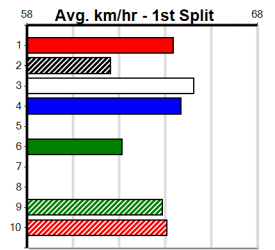

1

5:07PM

(VIC time)

Distance: 390m, Race Type: Maiden Heat, Total Prizemoney: $2,535
1st: $1,680, 2nd: $520, 3rd: $260, 4th: $75

Watchdog Tips: ☐ ☐ ☐ ☐ ☐ Bet:

1 PAW PENELOPE (NSW)[M]
BEF Bitch Nov-22 Sire: FERNANDO BALE Dam: QUINTANA BALE
Owner(s): B Wheeler Trainer: Mark Delbridge (Balliang)
Winning Distances: < 300m (0) 300 - 399m (0) 400 - 499m (0) 500 - 599m (0) 600 - 699m (0) > 700m (0)
Winning Weights:
4th (8) 25.9 400 GEL R1 19-Jul-24 23.40 22.49 4.00L ZIPPING POITIER (23.13) M/32 8.71 $9.80 M

Box History

Bx	1st	2nd	3rd	4th	5th	6th	7th	8th
1								
2								
3								
4								
5								
6								
7								
8				1				

Prize Best $75.00 FSH
Starts 1-0-0-0
Trk/Dts 0-0-0-0
APM 75

Last 3 wins NOT included above

2 BELAIR BETTY [M]
BK Bitch Nov-22 Sire: ASTON RUPEE Dam: MEPUNGA BELLA
Owner(s): G Wickham Trainer: Trevor Steel (Nullawarre)
Winning Distances: < 300m (0) 300 - 399m (0) 400 - 499m (0) 500 - 599m (0) 600 - 699m (0) > 700m (0)
Winning Weights:
2nd (3) 27.6 390 WBL R1 18-Jul-24 22.96 22.07 11.00 ASTON KING (22.21) S/43 9.17 $14.80 M

Box History

Bx	1st	2nd	3rd	4th	5th	6th	7th	8th
1								
2								
3		1						
4								
5								
6								
7								
8								

Prize Best $520.00 NBT
Starts 1-0-1-0
Trk/Dts 1-0-1-0
APM 520

Last 3 wins NOT included above

3 TRUMPETER ROCK [M]
BK Dog Oct-22 Sire: FERAL FRANKY Dam: HAPPY RUBY
Owner(s): T Sinnott Trainer: Rebecca Gibbons (Avalon)
Winning Distances: < 300m (0) 300 - 399m (0) 400 - 499m (0) 500 - 599m (0) 600 - 699m (0) > 700m (0)
Winning Weights:
2nd (7) 33.6 400 GEL R1 28-Jun-24 23.01 22.38 4.25L PUNCHY (22.72) M/54 8.58 $6.80 M
4th (1) 32.8 400 GEL R2 05-Jul-24 23.54 22.48 2.75L ASTON HEINEKEN (23.35) M/33 8.62 $1.90 M
4th (8) 32.4 400 GEL R2 12-Jul-24 23.97 22.51 7.50L MAGGIE PARKER (23.48) S/24 8.72 $2.30 M

Box History

Bx	1st	2nd	3rd	4th	5th	6th	7th	8th
1				1				
2								
3								
4								
5								
6								
7	1							
8				1				

Prize Best $670.00 FSH
Starts 3-0-1-0
Trk/Dts 0-0-0-0
APM 670

Last 3 wins NOT included above

4 INGA BUDDY [M]
BE Dog Sep-22 Sire: BEAST UNLEASHED Dam: INGA MIA
Owner(s): P Inguanti Trainer: Mary Inguanti (Camperdown)
Winning Distances: < 300m (0) 300 - 399m (0) 400 - 499m (0) 500 - 599m (0) 600 - 699m (0) > 700m (0)
Winning Weights:
8th (6) 29.8 410 HOR R1 04-Jun-24 24.60 22.97 16.00 PAW LOUIS (23.50) M/68 10.81 $22.50 M
2nd (2) 30.2 390 WBL R1 20-Jun-24 22.62 22.27 4.00L DRAGONELLE (22.35) M/33 8.96 $38.50 M
8th (5) 30.2 390 WBL R1 27-Jun-24 23.59 22.05 14.00 MISCHKE (22.65) M/58 8.93 $5.30 M
2nd (4) 30.2 390 WBL R1 01-Jul-24 22.58 22.34 0.50L SAINT FINNIE (22.56) Q/11 8.70 $3.30 M
3rd (5) 30.3 390 WBL R1 04-Jul-24 22.73 22.08 3.00L CUDGEE'S WREN (22.54) M/34 8.73 $3.60 M
3rd (7) 30.3 390 WBL R1 11-Jul-24 23.13 21.94 9.50L ALL TALKER (22.47) M/33 9.14 $3.40 M
7th (3) 30.3 390 WBL R2 15-Jul-24 23.70 22.62 8.00L BIT MISTY (23.15) M/34 8.98 $1.90 M

Box History

Bx	1st	2nd	3rd	4th	5th	6th	7th	8th
1								
2		1						
3							1	
4		1						
5			1					1
6								1
7			1					
8								

Prize Best $1360.00 NBT
Starts 7-0-2-2
Trk/Dts 6-0-2-2
APM 1256

Last 3 wins NOT included above