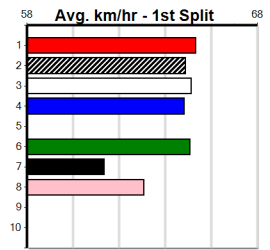

WOOD MOTORCYCLE & MOWER

Distance: 390m, Race Type: Grade 5, Total Prizemoney: $2,925
1st: $1,950, 2nd: $600, 3rd: $300, 4th: $75

Watchdog Tips:

Bet:

Table with columns: Form Box, Wgt, Dist, Track, Date, Time, BON, Margin, 1st/2nd (Time), PIR, Checked, Comment, W/R, Split 1, S/P, Grade

FAR AWAY TEARS [5]
WBK Bitch Oct-20
Sire: FERNANDO BALE Dam: TEARS I'M NOT
Trainer: Shaun Baulch (Mortlake)
Winning Distances: < 300m (0) 300 - 399m (1) 400 - 499m (2) 500 - 599m (0) 600 - 699m (0) > 700m (0)
Winning Weights: 26.3(1) 26.4(1) 27.0(1)
Race results table with columns: Rank, Box, Wgt, Dist, Track, Date, Time, BON, Margin, 1st/2nd (Time), PIR, Checked, Comment, W/R, Split 1, S/P, Grade, Prize

SAINT TAY [5]
BK Dog Mar-22
Sire: BERNARDO Dam: SAINT MADDIE
Trainer: Peter Byrne (Koroit)
Winning Distances: < 300m (0) 300 - 399m (3) 400 - 499m (1) 500 - 599m (0) 600 - 699m (0) > 700m (0)
Winning Weights: 28.4(1) 28.7(2) 29.2(1)
Race results table with columns: Rank, Box, Wgt, Dist, Track, Date, Time, BON, Margin, 1st/2nd (Time), PIR, Checked, Comment, W/R, Split 1, S/P, Grade, Prize

HARTLEY BALE (NSW)[5]
BK Dog Jan-21
Sire: DYNA VILLA Dam: DYNA WINTER
Trainer: Andrea Gurry (Nhill)
Winning Distances: < 300m (0) 300 - 399m (8) 400 - 499m (6) 500 - 599m (0) 600 - 699m (0) > 700m (0)
Winning Weights: 30.3(1) 30.7(2) 30.8(2) 30.9(1) 31.1(2) 31.2(2) 31.3(1) 31.5(1) 31.6(1) 31.9(1)
Race results table with columns: Rank, Box, Wgt, Dist, Track, Date, Time, BON, Margin, 1st/2nd (Time), PIR, Checked, Comment, W/R, Split 1, S/P, Grade, Prize

ELK [5]
BK Bitch Sep-21
Sire: FERNANDO BALE Dam: BRYLEE
Trainer: Gary Hunt (Cudjee)
Winning Distances: < 300m (0) 300 - 399m (2) 400 - 499m (1) 500 - 599m (0) 600 - 699m (0) > 700m (0)
Winning Weights: 26.6(1) 26.9(1) 27.2(1)
Race results table with columns: Rank, Box, Wgt, Dist, Track, Date, Time, BON, Margin, 1st/2nd (Time), PIR, Checked, Comment, W/R, Split 1, S/P, Grade, Prize

*** VACANT BOX ***
Sire: Dam:
Trainer:
Winning Distances: < 300m (0) 300 - 399m (0) 400 - 499m (0) 500 - 599m (0) 600 - 699m (0) > 700m (0)
Winning Weights:
Box History

1

2

3

4

5