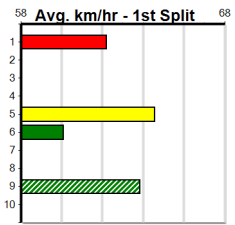

THE BECKLEY CENTRE GEELONG

Distance: 400m, Race Type: Maiden, Total Prizemoney: \$2,535
 1st: \$1,680, 2nd: \$520, 3rd: \$260, 4th: \$75

1
7:00PM
 (VIC time)

Watchdog Tips: **0** **0** **0** **0** **Bet:** .