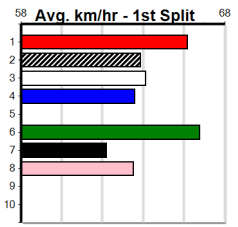

PARKER PUMPS

Distance: 520m, Race Type: Grade 5, Total Prizemoney: $3,340
1st: $2,230, 2nd: $690, 3rd: $345, 4th: $75

7

9:06PM
(VIC time)

Watchdog Tips: **0** **0** **0** **0** Bet: .