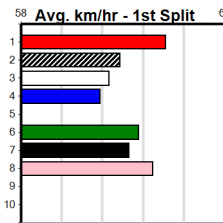

3

7:42PM

(VIC time)

Watchdog Tips:

0 0 0 0

Bet:

Form Box Weight Dist Track Date Time BON Margin 1st/2nd (Time) PIR Checked Comment W/R Split 1 S/P Grade

1 PARWAN'S STAR (SA)[6]													Winning Boxes									
F	B	Mar-21 BARCIA BALE			AEROPLANE GRACE								1	2	3	4	5	6	7	8		
Trainer: Crystal Verde (Parwan)													1 1 1 1 1 1 1 1 1 1 1 1									
2nd (8)	27.6	460	GEL	R5	22-Jun-24	26.12	26.08	0.75LINNER SPIRIT (26.08)				M/122	.	.	.	6.52	$10.40	X67	Prize Best Starts	$4,455.00	NBT	19-2-4-4
2nd (8)	27.6	460	GEL	R5	28-Jun-24	26.05	25.58	4.75LPLAY THE MUSIC (25.73)				M/222	.	.	.	6.60	$29.30	X67	Trk/Dst APM	3-0-2-1	$2595	
3rd (2)	27.6	460	GEL	R5	05-Jul-24	26.55	25.54	2.25LASTON GARRATT (26.40)				Q/122	.	SW	.	6.53	$11.70	X67				
5th (1)	27.4	525	MEP	R10	17-Jul-24	31.12	29.78	14.00LILMA BALE (30.19)				Q/2244	.	.	.	5.14	$19.40	X67				
Owner(s): C Verde													ENG SAN 2024-07-25									

2 PAW LARRY (NSW)[7]													Winning Boxes									
WF	D	Aug-22 FERNANDO BALE			XAMIRA BALE								1	2	3	4	5	6	7	8		
Trainer: Samantha Grenfell (Anakie)													1 1 1 1 1 1 1 1 1 1 1 1									
7th (5)	29.2	460	GEL	R5	25-Jun-24	26.80	25.98	10.00LURANO BALE (26.12)				M/347	.	.	.	6.79	$23.50	X67	Prize Best Starts	$2,055.00	NBT	9-1-0-1
5th (5)	29.2	460	GEL	R9	05-Jul-24	26.36	25.54	9.50LMAGNUM RIOT (25.71)				M/334	.	.	.	6.71	$20.70	7	Trk/Dst APM	4-0-0-1	$1383	
3rd (6)	29.0	460	GEL	R5	12-Jul-24	26.44	25.68	11.00LVAN WYCK (25.69)				M/533	.	.	.	6.80	$74.90	X67				
4th (2)	28.8	460	GEL	R5	19-Jul-24	26.30	25.17	5.00LCANYA EXPLODE (25.95)				M/333	.	.	.	6.68	$22.90	X67				
Owner(s): B Wheeler													ENG WBL 2024-07-25									

3 PAW ISABELLE (NSW)[7]													Winning Boxes									
BK	B	Jul-22 ALLEN DEED			FANTA BALE								1	2	3	4	5	6	7	8		
Trainer: Mark Delbridge (Balliang)													1 1 1 1 1 1 1 1 1 1 1 1									
5th (2)	28.4	435	SLE	R2	05-May-24	25.37	24.32	6.00LPAW XANDER (24.96)				M/566	.	.	.	5.51	$3.70	M	Prize Best Starts	$2,280.00	FSH	3-1-1-0
1st (8)	28.1	400	WGL	R1	16-Jul-24	23.09	22.77	2.25LOUR ELLIE (23.24)				M/33	.	.	.	8.60	$4.50	M	Trk/Dst APM	0-0-0-0	$2280	
2nd (6)	27.8	460	WGL	R9	23-Jul-24	26.12	25.66	4.00LANNABELLA ROSE (25.85)				M/332	.	.	.	6.68	$10.40	X67				
Owner(s): B Wheeler													ENG SAN 2024-07-25									

4 OAKLYN BALE (NSW)[6]													Winning Boxes									
BK	B	May-22 CHRISTO BALE			HAE ALLEN								1	2	3	4	5	6	7	8		
Trainer: Samantha Grenfell (Anakie)													1 1 1 1 1 1 1 1 1 1 1 1									
5th (7)	29.1	460	GEL	R5	25-Jun-24	26.41	25.98	4.25LURANO BALE (26.12)				M/456	.	.	.	6.86	$8.50	X67	Prize Best Starts	$5,085.00	26.42	21-2-4-2
6th (8)	29.3	460	GEL	R5	05-Jul-24	26.81	25.54	6.00LASTON GARRATT (26.40)				M/856	.	.	.	6.84	$17.10	X67	Trk/Dst APM	5-1-0-1	$3666	
3rd (4)	29.4	460	GEL	R9	16-Jul-24	26.21	25.75	7.00LMILL ALI (25.75)				Q/444	.	.	.	6.97	$22.10	X67				
2nd (3)	29.1	515	SAP	R9	22-Jul-24	30.32	29.48	1.25LASTON HAMILTON (30.24)				M/6344	.	.	.	5.32	$36.40	X67H				
Owner(s): B Wheeler													ENG SAN 2024-07-25									

5 *** VACANT BOX ***													Winning Boxes							
Trainer:																				
Owner(s):