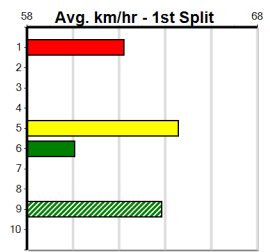

Geelong

1

7:00PM

(VIC time)

THE BECKLEY CENTRE GEELONG

Distance: 400m, Race Type: Maiden, Total Prizemoney: $2,535
1st: $1,680, 2nd: $520, 3rd: $260, 4th: $75

Watchdog Tips: ☐ ☐ ☐ ☐ ☐ **Bet:**

Form Box	Wgt	Dist	Track	Date	Time	BON	Margin	1st/2nd (Time)	PIR	Checked	Comment	WR	Split 1	S/P	Grade	
1	MAD APPLE [M]															
	WBK Dog		Nov-22		Sire: HOOKED ON SCOTCH				Dam: NEBRASKA NELL				Trainer: Jason Sharp (Lara)			
	Owner(s): J Sharp															
	Winning Distances: < 300m (0) 300 - 399m (0) 400 - 499m (0) 500 - 599m (0) 600 - 699m (0) > 700m (0)															
	Winning Weights:															
	4th (8)	33.5	425	BEN	R1	19-Jul-24	24.88	23.78	4.50L	DERNANCOURT (24.57)	M/244			6.74	$6.50	M
	Last 3 wins NOT included above															
	Box History															
	<table border="1"> <thead> <tr> <th>Bx</th> <th>1st</th> <th>2nd</th> <th>3rd</th> <th>4th</th> <th>5th</th> <th>6th</th> <th>7th</th> <th>8th</th> </tr> </thead> <tbody> <tr><td>1</td><td></td><td></td><td></td><td></td><td></td><td></td><td></td><td></td></tr> <tr><td>2</td><td></td><td></td><td></td><td></td><td></td><td></td><td></td><td></td></tr> <tr><td>3</td><td></td><td></td><td></td><td></td><td></td><td></td><td></td><td></td></tr> <tr><td>4</td><td></td><td></td><td></td><td></td><td></td><td></td><td></td><td></td></tr> <tr><td>5</td><td></td><td></td><td></td><td></td><td></td><td></td><td></td><td></td></tr> <tr><td>6</td><td></td><td></td><td></td><td></td><td></td><td></td><td></td><td></td></tr> <tr><td>7</td><td></td><td></td><td></td><td></td><td></td><td></td><td></td><td></td></tr> <tr><td>8</td><td></td><td></td><td></td><td></td><td>1</td><td></td><td></td><td></td></tr> </tbody> </table>															
	<table border="1"> <tr><td>Prize Best</td><td></td><td></td><td></td><td></td><td></td><td></td><td></td><td>$75.00</td></tr> <tr><td>Starts</td><td></td><td></td><td></td><td></td><td></td><td></td><td></td><td>FSH</td></tr> <tr><td>Trk/Dts</td><td></td><td></td><td></td><td></td><td></td><td></td><td></td><td>1-0-0-0</td></tr> <tr><td>APM</td><td></td><td></td><td></td><td></td><td></td><td></td><td></td><td>0-0-0-0</td></tr> <tr><td></td><td></td><td></td><td></td><td></td><td></td><td></td><td></td><td>75</td></tr> </table>															

2	COME AND SEE [M]															
	BK Bitch		Dec-22		Sire: BERNARDO				Dam: BLOW ME KISSES				Trainer: Ebony Deglaitis (Moolap)			
	Owner(s): MAKES ME HAPPY (SYN), T Deglaitis, T Deglaitis															
	Winning Distances: < 300m (0) 300 - 399m (0) 400 - 499m (0) 500 - 599m (0) 600 - 699m (0) > 700m (0)															
	Winning Weights:															
	Last 3 wins NOT included above															
	Box History															
	<table border="1"> <thead> <tr> <th>Bx</th> <th>1st</th> <th>2nd</th> <th>3rd</th> <th>4th</th> <th>5th</th> <th>6th</th> <th>7th</th> <th>8th</th> </tr> </thead> <tbody> <tr><td>1</td><td></td><td></td><td></td><td></td><td></td><td></td><td></td><td></td></tr> <tr><td>2</td><td></td><td></td><td></td><td></td><td></td><td></td><td></td><td></td></tr> <tr><td>3</td><td></td><td></td><td></td><td></td><td></td><td></td><td></td><td></td></tr> <tr><td>4</td><td></td><td></td><td></td><td></td><td></td><td></td><td></td><td></td></tr> <tr><td>5</td><td></td><td></td><td></td><td></td><td></td><td></td><td></td><td></td></tr> <tr><td>6</td><td></td><td></td><td></td><td></td><td></td><td></td><td></td><td></td></tr> <tr><td>7</td><td></td><td></td><td></td><td></td><td></td><td></td><td></td><td></td></tr> <tr><td>8</td><td></td><td></td><td></td><td></td><td></td><td></td><td></td><td></td></tr> </tbody> </table>															
	<table border="1"> <tr><td>Prize Best</td><td></td><td></td><td></td><td></td><td></td><td></td><td></td><td>$0</td></tr> <tr><td>Starts</td><td></td><td></td><td></td><td></td><td></td><td></td><td></td><td>FSH</td></tr> <tr><td>Trk/Dts</td><td></td><td></td><td></td><td></td><td></td><td></td><td></td><td>0-0-0-0</td></tr> <tr><td>APM</td><td></td><td></td><td></td><td></td><td></td><td></td><td></td><td>0-0-0-0</td></tr> <tr><td></td><td></td><td></td><td></td><td></td><td></td><td></td><td></td><td>0</td></tr> </table>															

3	ZIPPING THERON (NSW)[M]															
	BK Bitch		Sep-22		Sire: ASTON RUPEE				Dam: ZIPPING TAYLA				Trainer: Brooke Ennis (Avalon)			
	Owner(s): Hallinan Hallinan (SYN), M Hallinan, F Hallinan															
	Winning Distances: < 300m (0) 300 - 399m (0) 400 - 499m (0) 500 - 599m (0) 600 - 699m (0) > 700m (0)															
	Winning Weights:															
	Last 3 wins NOT included above															
	Box History															
	<table border="1"> <thead> <tr> <th>Bx</th> <th>1st</th> <th>2nd</th> <th>3rd</th> <th>4th</th> <th>5th</th> <th>6th</th> <th>7th</th> <th>8th</th> </tr> </thead> <tbody> <tr><td>1</td><td></td><td></td><td></td><td></td><td></td><td></td><td></td><td></td></tr> <tr><td>2</td><td></td><td></td><td></td><td></td><td></td><td></td><td></td><td></td></tr> <tr><td>3</td><td></td><td></td><td></td><td></td><td></td><td></td><td></td><td></td></tr> <tr><td>4</td><td></td><td></td><td></td><td></td><td></td><td></td><td></td><td></td></tr> <tr><td>5</td><td></td><td></td><td></td><td></td><td></td><td></td><td></td><td></td></tr> <tr><td>6</td><td></td><td></td><td></td><td></td><td></td><td></td><td></td><td></td></tr> <tr><td>7</td><td></td><td></td><td></td><td></td><td></td><td></td><td></td><td></td></tr> <tr><td>8</td><td></td><td></td><td></td><td></td><td></td><td></td><td></td><td></td></tr> </tbody> </table>															
	<table border="1"> <tr><td>Prize Best</td><td></td><td></td><td></td><td></td><td></td><td></td><td></td><td>$0</td></tr> <tr><td>Starts</td><td></td><td></td><td></td><td></td><td></td><td></td><td></td><td>FSH</td></tr> <tr><td>Trk/Dts</td><td></td><td></td><td></td><td></td><td></td><td></td><td></td><td>0-0-0-0</td></tr> <tr><td>APM</td><td></td><td></td><td></td><td></td><td></td><td></td><td></td><td>0-0-0-0</td></tr> <tr><td></td><td></td><td></td><td></td><td></td><td></td><td></td><td></td><td>0</td></tr> </table>															

4	MAGIC MILEY [M]															
	BK Bitch		Aug-22		Sire: ASTON RUPEE				Dam: CHRISTMAS MAGIC				Trainer: Robert Britton (Lara)			
	Owner(s): ODDS AND EVENS (SYN), G Micallef, P Micallef															
	Winning Distances: < 300m (0) 300 - 399m (0) 400 - 499m (0) 500 - 599m (0) 600 - 699m (0) > 700m (0)															
	Winning Weights:															
	Last 3 wins NOT included above															
	Box History															
	<table border="1"> <thead> <tr> <th>Bx</th> <th>1st</th> <th>2nd</th> <th>3rd</th> <th>4th</th> <th>5th</th> <th>6th</th> <th>7th</th> <th>8th</th> </tr> </thead> <tbody> <tr><td>1</td><td></td><td></td><td></td><td></td><td></td><td></td><td></td><td></td></tr> <tr><td>2</td><td></td><td></td><td></td><td></td><td></td><td></td><td></td><td></td></tr> <tr><td>3</td><td></td><td></td><td></td><td></td><td></td><td></td><td></td><td></td></tr> <tr><td>4</td><td></td><td></td><td></td><td></td><td></td><td></td><td></td><td></td></tr> <tr><td>5</td><td></td><td></td><td></td><td></td><td></td><td></td><td></td><td></td></tr> <tr><td>6</td><td></td><td></td><td></td><td></td><td></td><td></td><td></td><td></td></tr> <tr><td>7</td><td></td><td></td><td></td><td></td><td></td><td></td><td></td><td></td></tr> <tr><td>8</td><td></td><td></td><td></td><td></td><td></td><td></td><td></td><td></td></tr> </tbody> </table>															
	<table border="1"> <tr><td>Prize Best</td><td></td><td></td><td></td><td></td><td></td><td></td><td></td><td>$0</td></tr> <tr><td>Starts</td><td></td><td></td><td></td><td></td><td></td><td></td><td></td><td>FSH</td></tr> <tr><td>Trk/Dts</td><td></td><td></td><td></td><td></td><td></td><td></td><td></td><td>0-0-0-0</td></tr> <tr><td>APM</td><td></td><td></td><td></td><td></td><td></td><td></td><td></td><td>0-0-0-0</td></tr> <tr><td></td><td></td><td></td><td></td><td></td><td></td><td></td><td></td><td>0</td></tr> </table>															

5	CARUGGI [M]															
	F Dog		Oct-22		Sire: FERAL FRANKY				Dam: NORDEGREN				Trainer: Brooke Ennis (Avalon)			
	Owner(s): J Ennis															
	Winning Distances: < 300m (0) 300 - 399m (0) 400 - 499m (0) 500 - 599m (0) 600 - 699m (0) > 700m (0)															
	Winning Weights:															
	3rd (3)	35.2	400	GEL	R2	05-Jul-24	23.51	22.48	2.50L	ASTON HEINEKEN (23.35)	M/45			8.69	$2.80	M
	Last 3 wins NOT included above															
	Box History															
	<table border="1"> <thead> <tr> <th>Bx</th> <th>1st</th> <th>2nd</th> <th>3rd</th> <th>4th</th> <th>5th</th> <th>6th</th> <th>7th</th> <th>8th</th> </tr> </thead> <tbody> <tr><td>1</td><td></td><td></td><td></td><td></td><td></td><td></td><td></td><td></td></tr> <tr><td>2</td><td></td><td></td><td></td><td></td><td></td><td></td><td></td><td></td></tr> <tr><td>3</td><td></td><td></td><td>1</td><td></td><td></td><td></td><td></td><td></td></tr> <tr><td>4</td><td></td><td></td><td></td><td></td><td></td><td></td><td></td><td></td></tr> <tr><td>5</td><td></td><td></td><td></td><td></td><td></td><td></td><td></td><td></td></tr> <tr><td>6</td><td></td><td></td><td></td><td></td><td></td><td></td><td></td><td></td></tr> <tr><td>7</td><td></td><td></td><td></td><td></td><td></td><td></td><td></td><td></td></tr> <tr><td>8</td><td></td><td></td><td></td><td></td><td></td><td></td><td></td><td></td></tr> </tbody> </table>															
	<table border="1"> <tr><td>Prize Best</td><td></td><td></td><td></td><td></td><td></td><td></td><td></td><td>$260.00</td></tr> <tr><td>Starts</td><td></td><td></td><td></td><td></td><td></td><td></td><td></td><td>NBT</td></tr> <tr><td>Trk/Dts</td><td></td><td></td><td></td><td></td><td></td><td></td><td></td><td>1-0-0-1</td></tr> <tr><td>APM</td><td></td><td></td><td></td><td></td><td></td><td></td><td></td><td>1-0-0-1</td></tr> <tr><td></td><td></td><td></td><td></td><td></td><td></td><td></td><td></td><td>260</td></tr> </table>