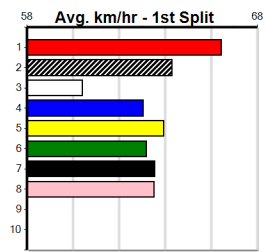

MELBOURNE CONTAINER PARK

Distance: 460m, Race Type: Grade 5, Total Prizemoney: $2,925
1st: $1,950, 2nd: $600, 3rd: $300, 4th: $75

Watchdog Tips:

Bet:

Form	Box	Wgt	Dist	Track	Date	Time	BON	Margin	1st/2nd (Time)	PIR	Checked	Comment	WR	Split 1	S/P	Grade

BORACAY SUMMER [5]

DKBD Bitch May-22 Sire: FERAL FRANKY Dam: MIAMI FERNANDO
Owner(s): William & Judd (SYN), J Ahern, J Ahern
Winning Distances: < 300m (0) 300 - 399m (0) 400 - 499m (0) 500 - 599m (3) 600 - 699m (0) > 700m (0)
Winning Weights: 25.6(1) 26.0(1) 26.1(1)

1st (5)	25.6	525	MEP	R2	06-Mar-24	30.24	29.98	8.50L	HORATIO BALE (30.82)	Q/1111	.	SW	.	5.08	$2.60	M
1st (7)	26.0	525	MEA	R2	16-Mar-24	30.12	29.65	0.25L	IRISH LUCY (30.13)	Q/1111	.	.	.	5.10	$4.70	X67
3rd (4)	26.0	525	MEA	R9	23-Mar-24	30.39	29.64	6.00L	IRISH LUCY (30.00)	M/2233	.	.	.	5.12	$5.10	6G
8th (5)	26.0	525	MEA	R10	30-Mar-24	30.71	29.50	11.00	KINGSLEY BALE (29.96)	M/7888	.	.	.	5.25	$4.70	6G
2nd (1)	26.0	525	MEP	R3	03-Apr-24	30.13	29.91	0.75L	ZIPING MOFFAT (30.08)	Q/2222	.	.	.	5.11	$1.60	X67H
1st (1)	26.1	525	MEA	R2	13-Apr-24	30.13	29.78	1.75L	WREN BALE (30.24)	Q/1111	.	SW	.	5.13	$3.80	X67F
F (6)	26.2	460	WGL	R3	23-Apr-24	0.00	25.67	.	JAYVILLE MOLLY (26.01)	M/4	.	V3	.	6.59	$2.90	RWH
5th (1)	26.6	460	GEL	R6	19-Jul-24	26.13	25.17	8.50L	SERIAL STICKER (25.56)	M/235	.	.	.	6.57	$3.00	5

Last 3 wins NOT included above

Trainer: David Geall (Lara)

Box History

Bx	1st	2nd	3rd	4th	5th	6th	7th	8th
1	1	1			1			
2								
3								
4			1					
5	1							1
6								
7	1							
8								

Prize Best Starts Trk/Dts APM

Prize		$16505.00
Best		NBT
Starts		8-3-1-1
Trk/Dts		1-0-0-0
APM		7560

SQUEAKY CARROLL (NSW)[5]

RF Dog Jun-22 Sire: BARCIA BALE Dam: LARRAKEYAH LADY
Owner(s): GLASWEGIAN ANGEL (SYN), A Kenyon, R Kenyon, A Kenyon
Winning Distances: < 300m (0) 300 - 399m (0) 400 - 499m (1) 500 - 599m (2) 600 - 699m (0) > 700m (0)
Winning Weights: 33.4(1) 33.5(1) 33.9(1)

8th (3)	33.4	525	MEA	R3	27-Apr-24	30.88	29.69	13.00	SHARP THIEF (30.03)	M/5666	.	.	.	5.23	$16.00	6G
3rd (4)	33.6	450	BAL	R4	02-May-24	25.58	25.09	2.50L	ASTON AURELIA (25.42)	M/223	.	W	.	6.69	$37.80	RWH
5th (8)	34.0	525	MEA	R4	11-May-24	30.89	29.86	13.00	EXCAVATION (29.99)	M/2234	.	.	.	5.14	$26.80	RWF
1st (5)	33.9	450	WBL	R5	16-May-24	25.78	25.47	0.50L	ASTON REIMS (25.80)	M/212	.	.	.	6.73	$3.70	X67
3rd (4)	33.9	460	GEL	R5	21-Jun-24	26.49	25.68	1.00L	THUNDERBOLT ROSS	M/314	.	.	.	6.81	$4.10	RW
8th (8)	33.7	450	BAL	R6	26-Jun-24	26.06	25.03	8.00L	TOKYO HEIST (25.53)	S/756	.	.	.	6.80	$16.70	5
5th (6)	33.3	425	BEN	R9	12-Jul-24	24.56	23.86	10.00	BLACK DREAM (23.87)	M/555	.	.	.	6.65	$50.80	5
2nd (8)	33.5	450	BAL	R10	17-Jul-24	25.63	25.28	2.00L	NOCTILUCENT (25.50)	M/323	.	.	.	6.75	$11.90	5

Last 3 wins NOT included above

1st (6)	33.4	520	DTO	R2	28-Mar-24	30.65	29.79	0.75L	BOAZ RUTH (30.69)	111	111	.	.	5.55	$1.70	M
1st (6)	33.5	520	DTO	R4	04-Apr-24	30.19	30.02	7.50L	GREAT RATE (30.72)	111	111	.	.	5.51	$8.00	5

Trainer: Renee Kenyon (Lara)
ENG SAN 2024-07-25

Box History

Bx	1st	2nd	3rd	4th	5th	6th	7th	8th
1								
2								
3		1						1
4			2					
5	1		1					
6	2				1			
7		1				1		
8		1						1

Prize Best Starts Trk/Dts APM

Prize		$7280.00
Best		NBT
Starts		13-3-3-3
Trk/Dts		1-0-0-1
APM		4482