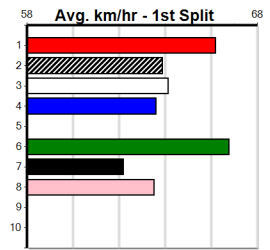

PARKER PUMPS

Distance: 520m, Race Type: Grade 5, Total Prizemoney: $3,340
1st: $2,230, 2nd: $690, 3rd: $345, 4th: $75

Watchdog Tips:

Bet:

Form Box	Wgt	Dist	Track	Date	Time	BON	Margin	1st/2nd (Time)	PIR	Checked	Comment	WR	Split 1	S/P	Grade

1

ASTON ALLURE [5]
BKW Bitch **May-22** Sire: **ASTON DEE BEE** Dam: **ASTON GWEN** Trainer: **Raymond Gatt (Bannockburn)**
Owner(s): **R Borda**
Winning Distances: < 300m (0) 300 - 399m (0) 400 - 499m (5) 500 - 599m (2) 600 - 699m (0) > 700m (0)
Winning Weights: **24.9(1) 25.0(1) 25.1(2) 25.3(1) 25.7(1) 25.9(1)**

Box	1st	2nd	3rd	4th	5th	6th	7th	8th
1	3	1						
2								
3	1				1			
4	1	1	1			1		1
5				1	1			
6								1
7	1		1					
8	1	1		1	1			

Prize Best Starts Trk/Dts APM: $13755.00 NBT 25-7-3-3 1-0-0-0 8744

2

REEMA BALE (NSW)[5]
BK Bitch **Apr-21** Sire: **DYNA VILLA** Dam: **QUAIL BALE** Trainer: **Robert Camilleri (Lara)**
Owner(s): **B Wheeler**
Winning Distances: < 300m (0) 300 - 399m (4) 400 - 499m (6) 500 - 599m (4) 600 - 699m (0) > 700m (0)
Winning Weights: **26.8(1) 27.2(1) 27.5(1) 27.6(1) 27.7(1) 27.8(2) 27.9(1) 28.2(1) 28.3(3) 28.6(2)**

Box	1st	2nd	3rd	4th	5th	6th	7th	8th
1	1	3	3		1	1	2	
2	1	1	3	1	2		1	
3	4		1		1			
4	1	1	2	1				
5	1	1	3	1	2			
6	2	1					1	1
7	3	3		1	1	1		
8	1		1		1	1	1	

Prize Best Starts Trk/Dts APM: $45765.00 FSTD 57-14-10-13 0-0-0-0 23159

3

JAYA BALE (NSW)[5]
RF Bitch **May-22** Sire: **CHRISTO BALE** Dam: **HAE ALLEN** Trainer: **Daniel Gibbons (Avalon)**
Owner(s): **B Wheeler**
Winning Distances: < 300m (0) 300 - 399m (0) 400 - 499m (1) 500 - 599m (4) 600 - 699m (0) > 700m (0)
Winning Weights: **28.9(1) 29.0(1) 29.2(1) 29.3(2)**

Box	1st	2nd	3rd	4th	5th	6th	7th	8th
1	2							
2					1			
3								
4	2							1
5		1		1				
6	1							
7		1	3					
8				1				

Prize Best Starts Trk/Dts APM: $18780.00 FSTD 14-5-2-4 0-0-0-0 16532

4

TADEN BALE (NSW)[5]
F Dog **Jan-21** Sire: **BARCIA BALE** Dam: **ZELZER ALLEN** Trainer: **Wayne Gray (Wendouree)**
Owner(s): **W Gray**
Winning Distances: < 300m (0) 300 - 399m (1) 400 - 499m (3) 500 - 599m (3) 600 - 699m (0) > 700m (0)
Winning Weights: **34.1(1) 34.2(2) 34.7(2) 35.0(1) 35.3(1)**

Box	1st	2nd	3rd	4th	5th	6th	7th	8th
1	3		1		2	1	1	
2	1	1	1					
3	2	2	1		1		1	
4	1	1				1		
5				1	1	2		
6					1	1		
7			1		3	1		
8				1				

Prize Best Starts Trk/Dts APM: $14645.00 FSTD 33-7-4-4 0-0-0-0 3563

5

*** VACANT BOX ***
Sire: Dam: Trainer:
Owner(s):
Winning Distances: < 300m (0) 300 - 399m (0) 400 - 499m (0) 500 - 599m (0) 600 - 699m (0) > 700m (0)
Winning Weights: