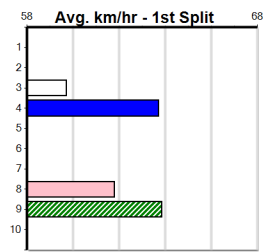

MERV JENNINGS SIGNS

Distance: 400m, Race Type: Maiden, Total Prizemoney: $2,535
1st: $1,680, 2nd: $520, 3rd: $260, 4th: $75

Watchdog Tips: ☐ ☐ ☐ ☐ ☐ Bet:

Form Box	Wgt	Dist	Track	Date	Time	BON	Margin	1st/2nd (Time)	PIR	Checked	Comment	WR	Split 1	S/P	Grade

1

PAW NITRO (NSW)[M]
BD Dog Jan-23 Sire: BERNARDO Dam: DYNA GARNER Trainer: Mark Delbridge (Balliang)
Owner(s): B Wheeler
Winning Distances: < 300m (0) 300 - 399m (0) 400 - 499m (0) 500 - 599m (0) 600 - 699m (0) > 700m (0)
Winning Weights:

Bx	1st	2nd	3rd	4th	5th	6th	7th	8th
1								
2								
3								
4								
5								
6								
7								
8								

Last 3 wins NOT included above

Prize Best	$0
Starts	0-0-0-0
Trk/Dts	0-0-0-0
APM	0

2

LATE CHANGE [M]
RBD Dog Nov-21 Sire: SUPERIOR PANAMA Dam: KIOMARA Trainer: Deborah Coleman (Lara)
Owner(s): G Doyle
Winning Distances: < 300m (0) 300 - 399m (0) 400 - 499m (0) 500 - 599m (0) 600 - 699m (0) > 700m (0)
Winning Weights:

Bx	1st	2nd	3rd	4th	5th	6th	7th	8th
1								
2								
3								
4								1
5								
6								
7								
8								

Last 3 wins NOT included above

Prize Best	$0.00
Starts	1-0-0-0
Trk/Dts	0-0-0-0
APM	0

3

RUNNING SINKER [M]
WBK Dog Nov-22 Sire: HOOKED ON SCOTCH Dam: NEBRASKA NELL Trainer: Dylan Sharp (Lara)
Owner(s): Team Sharp (SYN), L Sharp, D Sharp
Winning Distances: < 300m (0) 300 - 399m (0) 400 - 499m (0) 500 - 599m (0) 600 - 699m (0) > 700m (0)
Winning Weights:

Bx	1st	2nd	3rd	4th	5th	6th	7th	8th
1								
2								
3								
4								1
5								
6								
7								
8								

Last 3 wins NOT included above

Prize Best	$0.00
Starts	1-0-0-0
Trk/Dts	1-0-0-0
APM	0

4

MAC AND CHEESE [M]
F Dog Nov-22 Sire: FERAL FRANKY Dam: JUNK FOOD JUNKIE Trainer: Jason Sharp (Lara)
Owner(s): A Lie
Winning Distances: < 300m (0) 300 - 399m (0) 400 - 499m (0) 500 - 599m (0) 600 - 699m (0) > 700m (0)
Winning Weights:

Bx	1st	2nd	3rd	4th	5th	6th	7th	8th
1								
2								
3								
4								
5								
6								
7					1			
8								

Last 3 wins NOT included above

Prize Best	$75.00
Starts	1-0-0-0
Trk/Dts	0-0-0-0
APM	75

5

ELPHIAS DOGE [M]
RF Dog Apr-22 Sire: BEAST UNLEASHED Dam: ARABELLA FIGG Trainer: Lisa Cockerell (Buckley)
Owner(s): BAG OF LOLLYS (SYN), L Cockerell, I Cockerell, M Dopper
Winning Distances: < 300m (0) 300 - 399m (0) 400 - 499m (0) 500 - 599m (0) 600 - 699m (0) > 700m (0)
Winning Weights:

Bx	1st	2nd	3rd	4th	5th	6th	7th	8th
1								
2								
3								
4								
5								
6								
7								
8								

Last 3 wins NOT included above

Prize Best	$0
Starts	0-0-0-0
Trk/Dts	0-0-0-0
APM	0