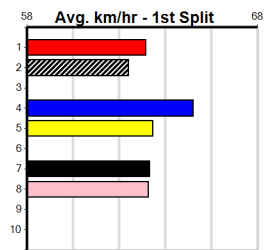

SPORTSBET HT2

Distance: 460m, Race Type: Mixed 6/7 Heat, Total Prizemoney: $2,925
1st: $1,950, 2nd: $600, 3rd: $300, 4th: $75

Watchdog Tips:

Bet:

Table with columns: Form Box, Wgt, Dist, Track, Date, Time, BON, Margin, 1st/2nd (Time), PIR, Checked, Comment, W/R, Split 1, S/P, Grade

PAW DIMETRA (NSW)[7]
BK Bitch Jul-22 Sire: ALLEN DEED Dam: FANTA BALE
Owner(s): B Wheeler
Trainer: Mark Delbridge (Balliang)
Winning Distances: < 300m (0) 300 - 399m (0) 400 - 499m (0) 500 - 599m (1) 600 - 699m (0) > 700m (0)
Winning Weights: 27.2(1)
Race results table with columns: Rank, Pos, Wgt, Dist, Track, Date, Time, Margin, 1st/2nd (Time), PIR, Checked, Comment, W/R, Split 1, S/P, Grade, Prize

RIORSON BALE [7]
BD Bitch Jul-22 Sire: FERAL FRANKY Dam: QUAIL BALE
Owner(s): B Wheeler
Trainer: Correy Grenfell (Anakie)
Winning Distances: < 300m (0) 300 - 399m (0) 400 - 499m (1) 500 - 599m (0) 600 - 699m (0) > 700m (0)
Winning Weights: 29.0(1)
Race results table with columns: Rank, Pos, Wgt, Dist, Track, Date, Time, Margin, 1st/2nd (Time), PIR, Checked, Comment, W/R, Split 1, S/P, Grade, Prize

*** VACANT BOX ***
Sire: Dam:
Owner(s):
Trainer:
Winning Distances: < 300m (0) 300 - 399m (0) 400 - 499m (0) 500 - 599m (0) 600 - 699m (0) > 700m (0)
Winning Weights:

MARAIS BALE (NSW)[6]
BD Bitch May-22 Sire: CHRISTO BALE Dam: HAE ALLEN
Owner(s): B Wheeler
Trainer: Rebecca Gibbons (Avalon)
Winning Distances: < 300m (0) 300 - 399m (0) 400 - 499m (2) 500 - 599m (0) 600 - 699m (0) > 700m (0)
Winning Weights: 26.2(1) 26.6(1)
Race results table with columns: Rank, Pos, Wgt, Dist, Track, Date, Time, Margin, 1st/2nd (Time), PIR, Checked, Comment, W/R, Split 1, S/P, Grade, Prize

HOT SAKI [7]
BK Dog May-22 Sire: FERNANDO BALE Dam: MA'S PLUM JAM
Owner(s): D Burnett
Trainer: Marcus Lloyd (Anakie)
Winning Distances: < 300m (0) 300 - 399m (0) 400 - 499m (1) 500 - 599m (0) 600 - 699m (0) > 700m (0)
Winning Weights: 30.0(1)
Race results table with columns: Rank, Pos, Wgt, Dist, Track, Date, Time, Margin, 1st/2nd (Time), PIR, Checked, Comment, W/R, Split 1, S/P, Grade, Prize