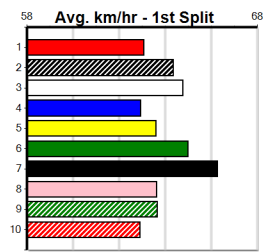

Watchdog Tips:

Bet:

Form Box	Wgt	Dist	Track	Date	Time	BON	Margin	1st/2nd (Time)	PIR	Checked	Comment	WR	Split 1	S/P	Grade

1 SHE IS SCARLET [5]
BK Bitch Apr-22 Sire: MEPUNGA BLAZER Dam: TARRA ROCKET
Owner(s): R Whyte Trainer: Brendon Jones (Pyalong)
Winning Distances: < 300m (0) 300 - 399m (1) 400 - 499m (1) 500 - 599m (1) 600 - 699m (0) > 700m (0)
ENG SHP 2024-07-25
Winning Weights: 25.0(1) 25.2(1) 26.0(1)
4th (4) 26.2 425 BEN R9 28-Feb-24 24.84 24.18 4.00L THAI MOGWAI (24.57) M/544 . . . . 6.77 $3.30 T3-6
6th (3) 26.4 450 SHP R5 07-Mar-24 26.17 25.53 9.00L LASER BEAM (25.54) M/476 . . . . 7.03 $40.00 T3-6
4th (1) 25.8 390 SHP R4 21-Mar-24 22.93 22.23 8.50L MARKET MOVES (22.36) M/76 . . . . 8.90 $6.60 T3-6
3rd (5) 25.7 390 SHP R11 18-Apr-24 22.62 22.09 3.75L MISTER SHOEMAN (22.37) M/65 . . . . 8.87 $10.60 T3-6
4th (7) 25.8 390 SHP R10 02-May-24 23.01 22.35 3.00L BRAVADO (22.82) M/64 . . V5 . . 8.88 $8.30 T3-6
6th (3) 25.4 500 BEN R7 08-May-24 28.91 28.16 3.5L ARCHIE MCIVOR (28.67) M/546 . . . . 6.77 $48.60 T3-RW
1st (1) 25.0 500 BEN R5 15-May-24 28.76 28.16 1.00L ARCHIE MCIVOR (28.81) Q/111 . . . . 6.74 $9.50 T3-RW
4th (4) 25.6 390 SHP R4 27-Jun-24 23.23 22.29 3.5L ACE REDEEMER (22.99) M/66 . . . . 8.87 $16.90 5
Last 3 wins NOT included above
1st (5) 25.2 425 BEN R1 27-Dec-23 24.66 24.17 0.50L ASTON DAHLIA (24.68) Q/211 . . . . 6.71 $5.50 M
1st (8) 26.0 300 HVL R10 24-Jan-24 17.02 16.66 0.50L BALDO (17.03) Q/4 . . . . 4.02 $5.10 7

Box History

Bx	1st	2nd	3rd	4th	5th	6th	7th	8th
1	1	1	1	1	1			
2								
3								
4				2				
5	1		1					1
6						1		
7				1				1
8	1	1				1		

Prize Best Starts Trk/Dts APM

Prize		$4015.00
Best	17.02(8)-24/1/24	
Starts	18-3-1-2	
Trk/Dts	2-1-0-0	
APM	1481