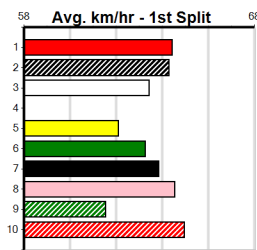

Track Record:

Distance	Time	Greyhound	Date Set
300m	16.057	UNLEASH COLLINDA	11-Dec-22
350m	18.641	UNLEASH COLLINDA	19-Feb-23

Healesville

TRACK INFO
Track Length 340m
Grass Track

1
11:00AM

(VIC time)

Distance: 300m, Race Type: Tier 3 - Maiden, Total Prizemoney: \$1,530
1st: \$1,000, 2nd: \$320, 3rd: \$160, 4th: \$50