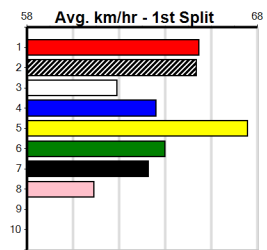

MR HUMMER LIMOS (2-3 WINS)

5

Distance: 350m, Race Type: Tier 3 - Restricted Win, Total Prizemoney: $1,530
1st: $1,000, 2nd: $320, 3rd: $160, 4th: $50

12:17PM

(VIC time)

Watchdog Tips:

Bet:

Form Box	Wgt	Dist	Track	Date	Time	BON	Margin	1st/2nd (Time)	PIR	Checked	Comment	WR	Split 1	S/P	Grade

1

WILD VENUS [6]

BK Bitch May-22 Sire: ASTON DEE BEE Dam: INVICTUS REIGN
Owner(s): BILVIS (SYN), A Gwynne, D Bourke
Trainer: David Bourke (The Basin)
Winning Distances: < 300m (0) 300 - 399m (2) 400 - 499m (0) 500 - 599m (0) 600 - 699m (0) > 700m (0)
Winning Weights: 28.7(1) 29.2(1)

7th (6)	28.8	515	SAP	R4	20-May-24	30.64	29.40	10.00 WILD SERENA (29.95)	M/2457				5.17	$25.80	7
7th (6)	29.0	525	MEP	R3	29-May-24	31.09	29.92	13.00 PAW YASMIN (30.20)	M/6777				5.36	$27.90	X67H
6th (5)	28.8	515	SAP	R3	03-Jun-24	30.64	29.83	10.00 CASHING OUT (29.96)	M/4666				5.27	$11.00	7
3rd (6)	28.7	350	HVL	R2	09-Jun-24	19.67	19.29	4.00L FROG MARCH (19.41)	M/3				6.68	$24.50	X67
5th (5)	28.7	350	HVL	R4	16-Jun-24	19.67	19.07	5.50L I'M WHAT'S NEXT (19.30)	M/6				6.75	$10.70	RW
7th (5)	28.7	350	HVL	R3	23-Jun-24	20.21	19.02	12.00 I'M WHAT'S NEXT (19.38)	M/6		V7		6.84	$5.50	X67
4th (1)	28.4	460	WGL	R9	04-Jul-24	26.86	26.13	4.75L IT'S A HOUDINI (26.54)	S/434				6.89	$1.90	7
1st (1)	28.7	350	HVL	R5	19-Jul-24	19.56	18.99	0.75L ANOKE (19.60)	M/2				6.64	$3.30	X67

Last 3 wins NOT included above

1st (3)	29.2	300	HVL	R1	12-May-24	17.10	16.66	0.75L ESPECIAL YOGI (17.14)	M/3				4.10	$2.80	M

Box History

Bx	1st	2nd	3rd	4th	5th	6th	7th	8th
1	1							
2				1				
3	1							
4								
5					1	1		1
6			1					2
7								
8								

Prize Best Starts Trk/Dts APM: $3980.00, 19.56(1)-19/7/24, 9-2-0-1, 4-1-0-1, 3248

2

INTERCEPT QUEEN [5]

BEF Bitch Jan-22 Sire: WOW Dam: GAMMA BALE
Owner(s): C Goodman
Trainer: Colin Goodman (Maiden Gully)
Winning Distances: < 300m (0) 300 - 399m (2) 400 - 499m (1) 500 - 599m (0) 600 - 699m (0) > 700m (0)
Winning Weights: 26.6(1) 26.7(1) 27.1(1)

4th (3)	26.8	350	TRA	R3	13-May-24	20.75	19.97	9.50L SPEEDY PAM (20.08)	M/56				6.96	$5.80	7
2nd (3)	27.0	390	SHP	R9	23-May-24	22.55	22.21	4.25L ZIPPING LIZZO (22.26)	Q/22				8.67	$21.00	T3-7
3rd (8)	27.3	450	SHP	R5	30-May-24	26.08	25.51	8.00L SHADOWS OF BLUE (25.55)	Q/123				6.77	$21.30	X67
4th (5)	27.5	450	SHP	R5	06-Jun-24	25.98	25.52	1.75L SAM'S UNIVERSE (25.87)	M/334			W	6.66	$23.00	T3-RW
1st (1)	27.1	300	HVL	R3	21-Jun-24	17.25	16.81	0.25L HUDSON FLYER (17.26)	M/3				4.01	$12.30	T3-7
4th (6)	27.1	300	HVL	R9	28-Jun-24	17.24	16.68	4.50L HE'S SO TOUGH (16.94)	M/5				4.11	$28.50	T3-6
5th (1)	26.8	450	SHP	R1	15-Jul-24	26.06	25.34	7.00L CANDYMAN CAN (25.59)	M/55				6.79	$19.20	RW
1st (4)	26.7	300	HVL	R3	19-Jul-24	17.19	16.74	2.25L CHECK IT OUT (17.33)	M/2				4.04	$11.30	X67

Last 3 wins NOT included above

1st (8)	26.6	450	SHP	R3	04-Jan-24	25.80	25.20	0.05L MICKLEJOHN (25.81)	S/222				6.80	$3.50	T3-M

Box History

Bx	1st	2nd	3rd	4th	5th	6th	7th	8th
1	1				1	2		
2								
3		2	1	2		1		
4	1	2	1	2				1
5			2	1	1			1
6		2	2	3				
7		1				3		
8	1		2					

Prize Best Starts Trk/Dts APM: $8965.00, FSTD, 36-3-7-8, 0-0-0-0, 4462