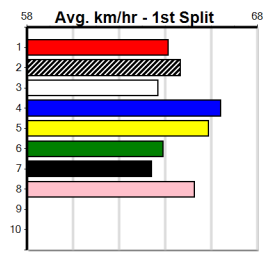

Watchdog Tips:

Bet:

Form Box	Wgt	Dist	Track	Date	Time	BON	Margin	1st/2nd (Time)	PIR	Checked	Comment	WR	Split 1	S/P	Grade

ZIP UP ANDY [5]
WBK Dog Dec-20 Sire: ZIPPING GARTH Dam: KEEP UP
Owner(s): Greysynd Racing (SYN), W Owen, J Chilcott, A Long
Trainer: Julie Chilcott (Heathcote)
ENG SHP 2024-07-25
Winning Distances: < 300m (0) 300 - 399m (4) 400 - 499m (8) 500 - 599m (0) 600 - 699m (0) > 700m (0)
Winning Weights: 30.7(2) 31.1(1) 31.4(4) 31.5(2) 31.6(2) 31.7(1)

6th (1)	31.4	425	BEN	R12	24-May-24	24.54	23.90	7.00L ANOTHER NANDO (24.07)	M/576	.	.	.	6.67	$4.20	5H
2nd (4)	31.4	425	BEN	R12	07-Jun-24	24.51	23.85	2.50L SOLACE (24.34)	Q/221	.	.	.	6.58	$4.80	5H
5th (3)	31.8	395	TRA	R9	17-Jun-24	22.66	21.97	7.00L ARTS INFERNO (22.19)	M/665	.	.	.	3.89	$6.10	SH
2nd (8)	31.8	390	SHP	R12	29-Jun-24	22.94	22.71	2.50L DESMONDE (22.77)	M/33	.	.	.	8.73	$4.70	T3-5
3rd (5)	32.0	390	SHP	R5	04-Jul-24	22.60	22.18	6.50L NANA'S TRIFLE (22.18)	Q/22	.	.	.	8.60	$5.90	T3-5
5th (5)	31.5	300	HVL	R9	10-Jul-24	17.23	16.99	3.5L SARAH STARFISH (16.99)	M/3	.	.	.	4.00	$9.70	T3-5
7th (3)	31.4	390	SHP	R2	15-Jul-24	22.93	22.02	9.50L MILITANT STORM (22.30)	M/67	.	.	.	8.90	$27.50	5
7th (6)	31.3	425	BEN	R12	19-Jul-24	25.06	23.78	7.00L ELANGA (24.57)	S/867	.	.	.	7.13	$10.80	5

Last 3 wins NOT included above

1st (1)	31.6	410	HOR	R9	28-Aug-23	23.25	22.92	0.75L ELITE JET (23.31)	M/11	.	.	.	10.27	$8.00	X45
1st (4)	31.7	390	SHP	R11	28-Dec-23	22.17	22.17	2.25L DESTINI REBEL (22.32)	M/31	.	SW	.	8.43	$2.00	T3-5
1st (1)	31.4	425	BEN	R12	05-Jan-24	24.05	23.49	3.25L COFFEE AND CREAM (24.27)	M/111	.	.	.	6.55	$2.30	5

Box History

Bx	1st	2nd	3rd	4th	5th	6th	7th	8th
1	3			1	1	2	1	
2	2	2	4	2		1		
3		3	1		4	2	3	
4	3	3		1	1	2	2	
5	1	2	1	3	2	4		
6	1	1	2				1	
7				2	1			2
8	2	2		2	1	1		

Prize Best Starts Trk/Dts APM $35760.63 NBT 76-12-13-8 2-0-0-1 3849