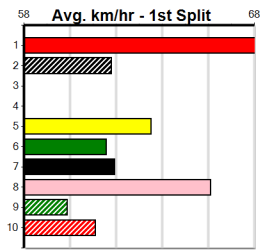

Last 3 wins NOT included above

Prize Best	\$495.00
Starts	NBT
Trk/Dts	7-0-1-0
APM	1-0-0-0
	495

"THE SHED" @ Healesville Greys

3

11:32AM

(VIC time)

Distance: 300m, Race Type: Tier 3 - Grade 7, Total Prizemoney: \$1,530
1st: \$1,000, 2nd: \$320, 3rd: \$160, 4th: \$50