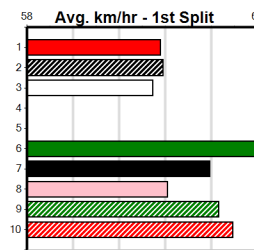

JASON McKEOWN PHOTOGRAPHY

Distance: 300m, Race Type: Grade 5 T3, Total Prizemoney: $1,530
1st: $1,000, 2nd: $320, 3rd: $160, 4th: $50

Watchdog Tips:

Bet:

Form Box	Wgt	Dist	Track	Date	Time	BON	Margin	1st/2nd (Time)	PIR	Checked	Comment	WR	Split 1	S/P	Grade

OCCIPITAL [5]

BK Dog Oct-20 **Sire: RAW ABILITY** **Dam: TEMPORALIS**
Owner(s): TABB FAMILY (SYN), M Tabb, S Tabb, K Tabb
Trainer: Kathrynne Tabb (Lara)
Winning Distances: < 300m (0) 300 - 399m (9) 400 - 499m (0) 500 - 599m (0) 600 - 699m (0) > 700m (0)
Winning Weights: 32.2(1) 32.5(3) 32.6(1) 33.0(3) 33.2(1)

4th (4)	32.6	390	WBL	R9	25-Jan-24	22.41	22.02	3.75L DO THAT EASY (22.15)	M/75	.	.	.	8.83	$101.00	X45
7th (7)	33.5	300	HVL	R11	05-May-24	17.11	16.69	4.25L TROPIC MAN (16.82)	M/6	.	.	.	4.03	$34.50	X45
8th (7)	33.5	390	BAL	R10	12-May-24	23.38	22.15	18.00 LADY ARANDT (22.15)	M/78	.	V14	.	8.69	$9.10	T3-5
5th (4)	33.5	390	WBL	R10	17-Jun-24	23.10	22.51	9.00L ORSON KING (22.51)	M/55	.	.	.	9.09	$4.20	5
8th (5)	33.9	390	SHP	R11	20-Jun-24	23.28	22.20	12.00 CLARA STELLA (22.47)	M/78	.	.	.	8.82	$5.60	5
2nd (1)	33.3	400	GEL	R4	02-Jul-24	22.97	22.88	1.00L MAGIC BEE (22.91)	M/22	.	.	.	8.54	$8.20	5
1st (8)	33.0	390	SHP	R6	06-Jul-24	22.54	22.22	1.5L UNKNOWN ABILITY (22.64)	M/11	.	.	.	8.59	$3.30	5
F (4)	33.4	390	SHP	R10	11-Jul-24	0.00	22.09	KABUTO BALE (22.43)	.	.	VO	.	.	$10.60	T3-5

Last 3 wins NOT included above

1st (5)	32.2	300	HVL	R11	14-Jul-23	16.91	16.91	0.10L SCUBA STEVE (16.92)	S/7	.	.	.	4.12	$2.00	T3-5
1st (2)	32.5	300	HVL	R11	21-Jul-23	16.90	16.75	2.00L INFRA LADY (17.03)	M/2	.	SW	.	3.91	$1.30	T3-5
1st (1)	33.0	395	TRA	R12	09-Aug-23	22.39	21.79	4.00L SHE'S NOT NORMAL (22.67)	M/311	.	.	.	3.79	$2.10	5NP

Box History

Bx	1st	2nd	3rd	4th	5th	6th	7th	8th
1	3	1	1	1				1
2	1	1						1
3	1	1						2
4		1		2	1			
5	1				2			1 1
6		2	1			1	1	1
7		1			1		1	1
8	3							

Prize Best Starts Trk/Dts APM

Prize	$19420.00
Best Starts	16.71(1)-3/4/23
Trk/Dts	37-9-7-2
APM	12-4-3-1
	2133