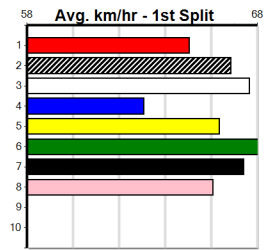

PITSTOP MOWER REPAIRS

Distance: 350m, Race Type: Grade 5 T3, Total Prizemoney: $1,530
1st: $1,000, 2nd: $320, 3rd: $160, 4th: $50

Watchdog Tips:

Bet:

Table with columns: Form Box, Wgt, Dist, Track, Date, Time, BON, Margin, 1st/2nd (Time), PIR, Checked, Comment, W/R, Split 1, S/P, Grade

Bern By [5]
BD Dog Feb-21 Sire: BERNARDO Dam: FERNANDO'S ANGEL
Owner(s): C Patrick
Trainer: Ryan Galea (Brookfield)
Winning Distances: < 300m (0) 300 - 399m (2) 400 - 499m (3) 500 - 599m (5) 600 - 699m (0) > 700m (0)
Winning Weights: 29.1(1) 29.3(1) 29.4(1) 29.5(1) 29.6(2) 30.0(1) 30.3(1) 30.4(1) 30.8(1)
Box History table and Prize Best Starts table included.

Myall Mannered [5]
RF Dog Feb-21 Sire: ORSON ALLEN Dam: SPOT ON CINTA
Owner(s): P Vogelzang
Trainer: Phillip Vogelzang (Mansfield)
Winning Distances: < 300m (0) 300 - 399m (1) 400 - 499m (1) 500 - 599m (3) 600 - 699m (0) > 700m (0)
Winning Weights: 32.4(1) 32.7(1) 32.8(1) 32.9(1) 33.1(1)
Box History table and Prize Best Starts table included.

Hard Press [5]
BEBD Bitch Nov-21 Sire: FERNANDO BALE Dam: HOT CHARMOLA
Owner(s): D Bourke
Trainer: David Bourke (The Basin)
Winning Distances: < 300m (0) 300 - 399m (3) 400 - 499m (1) 500 - 599m (3) 600 - 699m (0) > 700m (0)
Winning Weights: 26.4(1) 27.0(1) 27.2(1) 27.5(2) 27.6(1) 27.8(1)
Box History table and Prize Best Starts table included.

Georgie Bale (NSW)[5]
WF Bitch Jan-21 Sire: ORSON ALLEN Dam: QUIP ALLEN
Owner(s): L Harris
Trainer: Tammy Kennedy-harris (Devon M)
Winning Distances: < 300m (0) 300 - 399m (3) 400 - 499m (10) 500 - 599m (0) 600 - 699m (0) > 700m (0)
Winning Weights: 26.1(1) 26.2(2) 26.3(3) 26.5(1) 26.6(2) 26.7(1) 26.8(1) 27.1(2)
Box History table and Prize Best Starts table included.

CrueLLa [5]
BK Bitch Jan-21 Sire: FABREGAS Dam: PROVEN SCARY
Owner(s): KEEP YOUR SHIRT ON (SYN), C Dalton, S Dalton
Trainer: Susan Dalton (Coldstream)
Winning Distances: < 300m (0) 300 - 399m (4) 400 - 499m (1) 500 - 599m (1) 600 - 699m (0) > 700m (0)
Winning Weights: 29.5(1) 29.7(1) 29.9(1) 30.0(2) 30.3(1)
Box History table and Prize Best Starts table included.

1

2

3

4

5