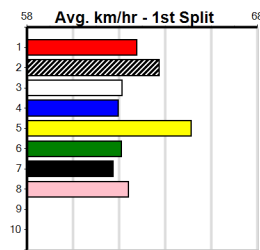

OUTER EAST FOOTBALL NETBALL COMP

Distance: 300m, Race Type: Tier 3 - Grade 6, Total Prizemoney: $1,530
1st: $1,000, 2nd: $320, 3rd: $160, 4th: $50

Watchdog Tips:

Bet:

Table with columns: Form Box, Wgt, Dist, Track, Date, Time, BON, Margin, 1st/2nd (Time), PIR, Checked, Comment, WR, Split 1, S/P, Grade

HEAD HUNTER [6]
BK Dog Dec-21 Sire: ALLEN DEED Dam: BLACK MUSTANG
Owner(s): B Ender
Trainer: Bernie Ender (St Albans)
Winning Distances: < 300m (0) 300 - 399m (1) 400 - 499m (1) 500 - 599m (0) 600 - 699m (0) > 700m (0)
Winning Weights: 33.2(1) 33.3(1)
Box History table and Prize Best Starts Trk/Dts APM

NORMAL LIFE [6]
BK Bitch Aug-21 Sire: NEED MY MONEYNOW Dam: LITTLE BIT SLICK
Owner(s): Dayas Star (SYN), G Ithier, C Ithier
Trainer: Christine Ithier (Springvale South)
Winning Distances: < 300m (0) 300 - 399m (1) 400 - 499m (1) 500 - 599m (0) 600 - 699m (0) > 700m (0)
Winning Weights: 28.2(1) 28.5(1)
Box History table and Prize Best Starts Trk/Dts APM

WHISPER PIE [6]
BD Bitch Mar-22 Sire: GOOD ODDS HARADA Dam: WHITNEY SHOWGIR
Owner(s): B Sands
Trainer: Dean Millier (Pakenham)
Winning Distances: < 300m (0) 300 - 399m (2) 400 - 499m (0) 500 - 599m (0) 600 - 699m (0) > 700m (0)
Winning Weights: 27.0(1) 28.2(1)
Box History table and Prize Best Starts Trk/Dts APM

SANDY BALE (NSW)[6]
F Dog Mar-22 Sire: KONOMI Dam: WENDALIN BALE
Owner(s): L Harris
Trainer: Tammy Kennedy-harris (Devon M)
Winning Distances: < 300m (0) 300 - 399m (2) 400 - 499m (0) 500 - 599m (0) 600 - 699m (0) > 700m (0)
Winning Weights: 29.8(2)
Box History table and Prize Best Starts Trk/Dts APM

FLYING BESSIE [6] Biks
BK Bitch Jan-22 Sire: ZAMBORA BROCKIE Dam: BESSIE'S DAISY
Owner(s): T Dorrington
Trainer: Troy Dorrington (Sunshine West)
Winning Distances: < 300m (0) 300 - 399m (2) 400 - 499m (0) 500 - 599m (0) 600 - 699m (0) > 700m (0)
Winning Weights: 27.3(1) 27.6(1)
Box History table and Prize Best Starts Trk/Dts APM

1

2

3

4

5