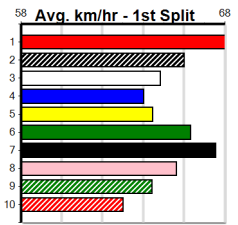

Bendigo

BENDIGO ADVERTISER

Distance: 500m, Race Type: Grade 5, Total Prizemoney: $3,340
1st: $2,230, 2nd: $690, 3rd: $345, 4th: $75

7
9:13PM
(VIC time)

Watchdog Tips:

0 0 0 0

Bet: