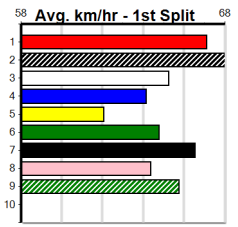

Bendigo

SPORTSBET HT2 (1-4 WINS)

Distance: 425m, Race Type: Restricted Win Heat, Total Prizemoney: \$2,925
1st: \$1,950, 2nd: \$600, 3rd: \$300, 4th: \$75

3 7:49PM (VIC time)

Watchdog Tips: 0 0 0 0 Bet: .