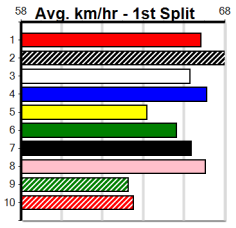

Bendigo

10 10:16PM (VIC time)

MANNINGS GREYHOUND COMPLEX

Distance: 425m, Race Type: Mixed 4/5, Total Prizemoney: \$3,360 1st: \$2,250, 2nd: \$690, 3rd: \$345, 4th: \$75

Watchdog Tips: 0 0 0 0 Bet:

Main race listing table with columns for race number, dog name, trainer, date, time, and odds. Includes sub-tables for 'Winning Boxes' and 'Prize Best Starts' for each race.