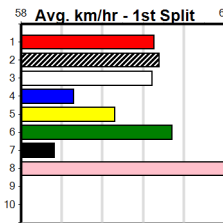

Bendigo

8

9:34PM

(VIC time)

GRV DISTANCE RACING

Distance: 660m, Race Type: Special Event, Total Prizemoney: $4,445
1st: $2,990, 2nd: $920, 3rd: $460, 4th: $75

Watchdog Tips: 0 0 0 0 Bet: .