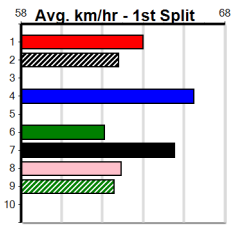

Bendigo

1
7:07PM
(VIC time)

AVARD CIVIL

Distance: 425m, Race Type: Maiden, Total Prizemoney: $2,535
1st: $1,680, 2nd: $520, 3rd: $260, 4th: $75

Watchdog Tips: 0 0 0 0 Bet: .

Form Box Weight Dist Track Date Time BON Margin 1st/2nd (Time) PIR Checked Comment W/R Split 1 S/P Grade

1 PAW ALEXIS (NSW)[M]
BEBD B Jul-22 AUSSIE INFRARED DYNA PATTY
Trainer: Mark Delbridge (Balliang)
4th (1) 29.6 400 GEL R3 03-May-24 23.01 22.45 4.50LMARAI BALE (22.70) M/54 . . . . 8.75 $3.30 MH
2nd (1) 29.6 450 WBL R1 09-May-24 25.96 25.27 0.50LOLLIE DEEDS (25.94) M/223 . . . . 6.65 $1.90 M
4th (2) 28.5 400 WGL R1 16-Jul-24 23.64 22.77 8.00LPAW ISABELLE (23.09) M/64 . . . . 8.88 $2.50 M
2nd (7) 28.7 460 GEL R3 19-Jul-24 26.22 25.17 0.75LBRONZE (26.18) M/111 . . . . 6.68 $4.10 M
Owner(s): B Wheeler

Winning Boxes

1	2	3	4	5	6	7	8
Prize							
Best							
Starts							
Trk/Dst							
APM							

2 ZIPPING BOGART (NSW)[M]
BD D Sep-22 ASTON RUPEE ZIPPING TAYLA
Trainer: Dallan Klemke (Lara)
2nd (8) 35.2 400 GEL R2 19-Jul-24 23.12 22.49 2.00LJUNGLE FIREBALL (22.99) M/42 . . . . 8.83 $5.90 M
Owner(s): Hallinan Hallinan (SYN), M Hallinan, F Hallinan

Winning Boxes

1	2	3	4	5	6	7	8
Prize							
Best							
Starts							
Trk/Dst							
APM							

3 MAX ROSE [M]
F B Mar-22 HOOKED ON SCOTCH BOBBY SOXER
Trainer: Mark McClelland (Lovely Banks)
Owner(s): M McClelland

Winning Boxes

1	2	3	4	5	6	7	8
Prize							
Best							
Starts							
Trk/Dst							
APM							

4 SPENCER [M]
BK D Sep-22 ASTON RUPEE DISTINCT
Trainer: Joshua Formosa (Anakie)
2nd (1) 28.0 525 MEP R1 26-Jun-24 30.57 30.08 7.50LTHEEGALA (30.08) Q/1222 . . . . 5.15 $4.10 MH
Owner(s): A Manolitsis

Winning Boxes

1	2	3	4	5	6	7	8
Prize							
Best							
Starts							
Trk/Dst							
APM							

5 ATOMIC DIVA [M]
BK B Sep-22 HARD STYLE RICO COLOURFUL PAST
Trainer: Thomas Boehmke (Nareewillock)
Owner(s): H Boehmke

Winning Boxes

1	2	3	4	5	6	7	8
Prize							
Best							
Starts							
Trk/Dst							
APM							

6 SCOOP THE LOOT [M]
BK D Mar-22 MY REDEEMER HEADSPACE
Trainer: Julie-anne Hopper (Werribee)
2nd (1) 30.7 400 GEL R3 25-Jun-24 23.04 22.50 1.5LPAW VINCE (22.93) Q/12 . . . . 8.65 $9.90 M
7th (7) 30.4 400 GEL R1 09-Jul-24 23.80 22.77 9.50LXENA GIBLET (23.14) M/67 . . . . 8.97 $8.10 M
2nd (5) 30.4 400 GEL R1 16-Jul-24 23.13 22.53 1.00LSUMMER SPRITZ (23.06) M/52 . . . . 8.76 $14.50 M
3rd (2) 30.3 425 BEN R1 20-Jul-24 25.00 24.13 9.50LNORBIT (24.36) M/655 . . . . 6.92 $8.60 M
Owner(s): J Hopper

Winning Boxes

1	2	3	4	5	6	7	8
Prize							
Best							
Starts							
Trk/Dst							
APM							

7 PAW MAVEN (NSW)[M]
BK D Jan-23 BERNARDO DYNA GARNER
Trainer: Mark Delbridge (Balliang)
4th (5) 31.0 400 GEL R2 19-Jul-24 23.30 22.49 4.50LJUNGLE FIREBALL (22.99) M/34 . . . . 8.62 $5.50 M
Owner(s): B Wheeler

Winning Boxes

1	2	3	4	5	6	7	8
Prize							
Best							
Starts							
Trk/Dst							
APM							

8 BLUE FLAME [M]
BE B Mar-22 SENNACHIE LIGHT VIEW
Trainer: Cameron Morris-flynn (Mitchell Park)
2nd (4) 27.3 595 SAP R3 01-Jul-24 35.28 34.56 7.50LGRACE BURGESS (34.78) M/5422 . . . . 9.77 $4.60 RW
2nd (4) 27.4 595 SAP R3 08-Jul-24 34.78 34.68 0.25LFALLON BALE (34.78) Q/2211 . . . . SW . . . . 9.37 $8.70 RW
7th (8) 27.0 595 SAP R2 15-Jul-24 35.78 34.71 11.00LGRACE BURGESS (35.06) M/7777 . . . . 9.65 $13.30 RW
5th (7) 27.4 595 SAP R2 22-Jul-24 35.31 34.51 7.50LPAW HELION (34.79) Q/1155 . . . . 9.46 $13.50 RW
Owner(s): N Dewhurst

Winning Boxes

1	2	3	4	5	6	7	8
Prize							
Best							
Starts							
Trk/Dst							
APM