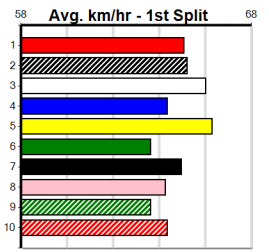

JARROD LARKIN CONCRETING

Distance: 425m, Race Type: Grade 5, Total Prizemoney: $2,925
1st: $1,950, 2nd: $600, 3rd: $300, 4th: $75

Watchdog Tips: ☐ ☐ ☐ ☐ ☐ **Bet:** ☐

ORSON FURY [5]
BD Dog Apr-21 Sire: **ORSON ALLEN** Dam: **COME ON CHARLIZE** Trainer: **Ian Bibby (Warracknabeal)**
Owner(s): **I Bibby**
Winning Distances: < 300m (0) 300 - 399m (0) 400 - 499m (6) 500 - 599m (0) 600 - 699m (0) > 700m (0)
Winning Weights: **29.7(1) 29.8(1) 30.0(1) 30.2(1) 30.6(2)**

1st	2nd	3rd	4th	5th	6th	7th	8th
1st (5) 30.6 410 HOR R9 21-May-24 23.47 23.21 2.00L FIERY DUEL (23.60) M/32 . . . SW . 10.59 $3.40 5	2nd (4) 30.3 485 HOR R8 28-May-24 27.39 26.95 3.5L NIZHONI (27.16) M/632 . . . . 6.74 $4.90 5	7th (2) 30.4 525 MEA R7 01-Jun-24 30.64 29.79 8.50L MICHALIS (30.06) M/8677 . . . . 5.25 $40.70 5H	5th (4) 30.4 485 HOR R7 11-Jun-24 28.36 27.63 6.50L ASTON IGGY (27.91) S/656 . . . . 7.05 $7.10 5	5th (1) 30.5 485 HOR R5 18-Jun-24 27.84 27.26 8.50L ASTON NERO (27.26) M/433 . . . . 7.34 $26.10 X45	3rd (5) 30.6 410 HOR R4 09-Jul-24 23.47 22.97 7.50L DUTCH RIOT (22.97) S/44 . . . . 10.64 $35.00 FFA	7th (8) 30.8 485 HOR R6 16-Jul-24 28.02 27.38 9.50L MIGHTY QUINN (27.38) S/666 . . . . 6.91 $31.90 X45	4= (6) 30.6 410 HOR R7 21-Jul-24 23.68 23.19 7.00L DR. FALKOR (23.19) M/65 . . . . 10.64 $77.70 FFA

Last 3 wins NOT included above

1st (1) 29.7 485 HOR R5 05-Sep-23 27.32 27.32 2.50L MAXIMUM LYN (27.49) M/221 . . . . 6.56 $3.40 X67	1st (1) 29.8 410 HOR R4 10-Oct-23 23.10 23.05 1.25L NAYELI (23.17) Q/22 . . . SW . 10.44 $17.20 RWH	1st (8) 30.0 485 HOR R7 05-Nov-23 27.35 27.02 2.50L REMEMBER WHAT (27.52) S/844 . . . . 6.89 $1.70 5

Box History

Bx	1st	2nd	3rd	4th	5th	6th	7th	8th
1	2	3	2	1	1			
2								
3			1	1	1	1	3	1
4				1				
5	1	2		1	4			
6					3			1
7						2	1	
8		1	2				1	1
8	2		1	1	1			1

Prize Best $36502.50
Starts FSD
Trk/Dts 52-6-6-10
APM 0-0-0-0
4683

RAPIDFIRE MORRIS [5]
BK Dog Apr-22 Sire: **FABREGAS** Dam: **WYNBURN LUCIFER** Trainer: **Brett Hare (Greendale)**
Owner(s): **Just for us (SYN), B Hare, C Allen**
Winning Distances: < 300m (0) 300 - 399m (1) 400 - 499m (2) 500 - 599m (0) 600 - 699m (0) > 700m (0)
Winning Weights: **35.2(1) 35.6(1) 36.0(1)**

3rd	4th	5th	6th	7th	8th
3rd (5) 36.3 400 GEL R4 15-Mar-24 22.98 22.46 4.75L DEROGATIVE (22.65) M/63 . . . . 8.52 $26.30 X67	4th (2) 35.7 390 WBL R4 10-Jun-24 23.04 22.18 11.00 CLOSE COMBAT (22.31) M/64 . . . . 9.07 $1.90 7	6th (1) 35.6 400 GEL R4 14-Jun-24 23.21 22.54 8.00L HOVLAND (22.68) M/56 . . . . 8.74 $13.90 X67H	2nd (1) 35.5 390 BAL R10 23-Jun-24 22.67 22.22 1.5L HARBOUR LIGHTS (22.57) M/42 . . . . 8.73 $2.50 T3-7	1st (2) 35.6 390 SHP R3 04-Jul-24 22.26 22.18 3.75L HORATIO BALE (22.52) M/21 . . . . 8.63 $2.90 T3-7	1st (3) 35.2 410 HOR R12 09-Jul-24 23.60 22.97 0.75L SIN CITY MARV (23.65) M/22 . . . . 10.48 $2.50 6G

Last 3 wins NOT included above

1st (2) 35.3 390 SHP R10 15-Jul-24 22.76 22.02 0.025 BROADWAY ICON (22.76) M/33 . . . . 8.63 $2.70 RWH	4th (5) 35.3 390 SHP R4 22-Jul-24 22.75 22.04 9.50L SUMMER KOBIE (22.10) S/76 . . . . 8.68 $16.60 RWF	1st (2) 36.0 410 HOR R2 12-Mar-24 23.53 23.06 1.75L MISTY BLUE (23.65) Q/11 . . . . 10.39 $1.90 RW

Box History

Bx	1st	2nd	3rd	4th	5th	6th	7th	8th
1		2					1	
2	2	1		1				
3	1							
4								
5			1	1				
6			1					
7					1			
8					1			

Prize Best $8050.00
Starts FSH
Trk/Dts 13-3-3-2
APM 0-0-0-0
6177