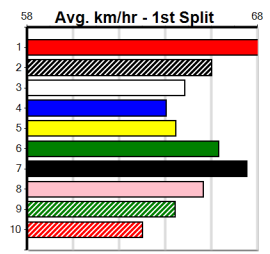

BENDIGO ADVERTISER

Distance: 500m, Race Type: Grade 5, Total Prizemoney: $3,340
1st: $2,230, 2nd: $690, 3rd: $345, 4th: $75

Watchdog Tips:

Bet:

Form Box Wgt Dist Track Date Time BON Margin 1st/2nd (Time) PIR Checked Comment W/R Split 1 S/P Grade

HELLO PA [5] BE Bitch Sep-21 Sire: SUPERIOR PRODUCT Dam: MA'S PLUM JAM Trainer: David Burnett (Little River)
Winning Distances: < 300m (0) 300 - 399m (0) 400 - 499m (0) 500 - 599m (3) 600 - 699m (2) > 700m (0)
Winning Weights: 28.1(1) 28.4(1) 28.8(1) 29.0(1) 29.1(1)
1st (4) 28.4 600 MEA R10 06-Apr-24 34.61 34.61 0.50L DOTTY'S GIFT (34.63) Q/2222 . . . SW . . 9.17 $1.50 5
2nd (4) 29.1 715 SAN R6 11-Apr-24 42.61 42.35 4.00L PASS MARK (42.35) M/3332 . . . . . 6.13 $3.30 5
4th (2) 28.7 715 SAN R7 25-Apr-24 42.31 41.90 6.00L PASS MARK (41.90) M/3333 . . . . . 6.20 $4.10 X45
3rd (2) 28.8 680 GEL R6 03-May-24 39.46 39.33 2.00L RIPTIDE RUSLIE (39.33) M/1111 . . . . . 18.39 $2.20 5
4th (7) 28.6 600 MEP R10 15-May-24 34.97 34.42 5.50L FERGUS ZULU (34.61) M/3344 . . . . . 9.28 $2.00 RWH
4th (6) 29.5 600 MEA R5 25-May-24 34.85 34.17 3.75L BEACH BOURBSKI (34.59) M/4333 . . . . . 9.36 $7.10 RWF
6th (1) 29.3 600 MEA R6 01-Jun-24 35.00 34.26 8.50L FERNANDO DUKE (34.40) M/3345 . . . . . 9.17 $5.20 X34
3rd (5) 28.4 510 SLE R6 21-Jul-24 29.13 28.81 4.75L OKAY BOOMER (28.81) M/444 . . . . . 9.27 $4.30 X45
Last 3 wins NOT included above
1st (3) 29.1 545 BAL R5 20-Sep-23 31.19 30.73 1.25L SCARLETT'S WISH (31.27) M/2111 . . . . . 6.72 $3.90 RWF
1st (6) 28.8 515 SAN R2 28-Sep-23 29.56 29.31 2.00L WILLA BALE (29.69) M/2111 . . . . SW . . 5.06 $4.50 6G
1st (3) 28.1 600 MEP R5 29-Nov-23 34.74 34.44 0.75L ONE TRICK PONY (34.78) M/3222 . . . . SW . . 9.10 $2.20 RWH

BUN STORM [5] BK Bitch Jun-22 Sire: DROOPYS SYDNEY Dam: GYPSY BUN Trainer: Daniel Pell (Toolleen)
Winning Distances: < 300m (0) 300 - 399m (0) 400 - 499m (1) 500 - 599m (4) 600 - 699m (0) > 700m (0)
Winning Weights: 27.7(2) 28.0(2) 28.5(1)
2nd (4) 26.7 525 MEP R6 01-May-24 30.05 29.74 0.25L LAUNCH CODE (30.04) M/1111 . . . . . 5.12 $6.10 X45
7th (2) 26.8 515 SAN R5 09-May-24 30.32 29.19 13.00L MAGIC MUFFIN (29.46) Q/3446 . . . . . 5.07 $3.10 SH
8th (3) 26.3 450 BAL R6 15-May-24 25.91 24.79 9.50L PAT ABILITY (25.25) M/788 . . . . V3 . . 6.75 $8.10 S
2nd (4) 27.3 525 MEA R10 22-Jun-24 29.86 29.65 3.25L TANGELA BALE (29.65) M/2222 . . . . . 5.11 $15.10 X45
5th (4) 27.2 515 SAN R10 27-Jun-24 29.98 29.21 3.00L ASTON NERO (29.78) M/8654 . . . . . 5.44 $1.90 5
3rd (2) 27.4 515 SAN R10 04-Jul-24 29.93 29.18 1.00L SHAYNA BALE (29.87) M/1212 . . . . . 5.11 $2.60 5
2nd (8) 27.6 525 MEA R9 13-Jul-24 30.53 29.89 0.05L TULLY LUNA (30.52) S/1122 . . . . . 5.17 $6.80 SH
4th (5) 27.7 515 SAN R10 18-Jul-24 29.98 29.29 4.75L BRONELLY STRIKER (29.66) M/3544 . . . . . 5.22 $3.70 5
Last 3 wins NOT included above
1st (2) 27.7 525 MEA R2 03-Feb-24 30.07 29.70 7.00L WINDSOR GIRL (30.55) M/3311 . . . . SW . . 5.22 $1.90 X67
1st (4) 28.0 515 SAN R4 15-Feb-24 29.65 29.46 1.5L TOMMY TEQUILA (29.76) S/5332 . . . . . 5.23 $6.50 5
1st (4) 28.0 525 MEA R12 24-Feb-24 30.11 29.71 1.25L GIGGERLONG FLYER (30.18) M/5553 . . . . . 5.18 $5.50 5H