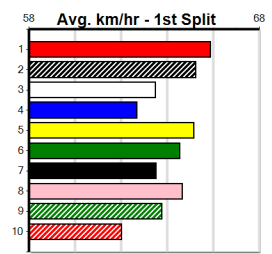

Bendigo
12
10:59PM
(VIC time)

PETER BROWN CUSTOM HOMES

Distance: 425m, Race Type: Grade 5, Total Prizemoney: $2,925
1st: $1,950, 2nd: $600, 3rd: $300, 4th: $75

Watchdog Tips:

Bet:

Form	Box	Wgt	Dist	Track	Date	Time	BON	Margin	1st/2nd (Time)	PIR	Checked	Comment	WR	Split 1	S/P	Grade

SOLITARY FLICKER [5]

F Dog Aug-21 Sire: **HARD STYLE RICO** Dam: **FAUN FLAME** Trainer: **Carol Jackson (Neilborough)**

Owner(s): Big Three (SYN), M Dennis, B Wright, M Bolger
Winning Distances: < 300m (0) 300 - 399m (4) 400 - 499m (1) 500 - 599m (0) 600 - 699m (0) > 700m (0)

Winning Weights: **35.2(1) 35.4(2) 35.5(1) 35.9(1)**

Pl	Box	1st	2nd	3rd	4th	5th	6th	7th	8th
1									
2	1	1							
3									
4	2			1	1		1		
5			1			1			
6									
7	1	1							
8	2	2	2		1				

Prize Best Starts Trk/Dts APM: $10800.00 NBT 37-5-9-5 2-0-1-0 2578

2nd (6) 36.4 410 HOR R12 09-Feb-24 23.39 23.22 1.25L RAVEN QUAIL (23.31) M/11 10.24 $7.20 5
3rd (8) 36.5 410 HOR R10 07-May-24 23.50 23.12 2.75L INTEX BALE (23.31) M/34 10.39 $20.30 5
2nd (8) 36.8 450 SHP R7 13-May-24 25.59 25.06 4.00L BELSAR (25.32) M/522 6.90 $14.60 5
2nd (8) 36.6 450 SHP R7 20-May-24 25.64 25.27 2.00L GOT A PRINCIPLE (25.50) M/322 6.81 $4.60 5
2nd (1) 36.3 450 SHP R6 27-May-24 25.65 24.90 3.75L ASPERTAS (25.40) M/433 6.66 $14.20 5
7th (2) 35.9 450 WBL R8 30-May-24 25.94 25.49 4.50L SHE DEVIL (25.64) S/665 6.87 $36.30 X45
7th (1) 35.9 450 WBL R8 05-Jun-24 26.09 25.47 9.00L CANYA EXCEED (25.49) M/788 6.91 $30.80 X45
7th (5) 35.9 485 HOR R7 11-Jun-24 28.59 27.63 10.00L ASTON IGGY (27.91) S/767 7.06 $26.80 5

Last 3 wins NOT included above

1st (8) 35.2 390 WBL R9 22-Aug-23 22.42 22.26 4.75L SEANCE SAM (22.75) M/11 8.69 $1.60 X67
1st (8) 35.4 450 WBL R7 11-Sep-23 25.65 25.59 1.5L MIGHTY MOLLY (25.75) M/111 6.58 $2.20 5
1st (4) 35.9 350 HVL R7 15-Dec-23 19.65 19.55 1.5L PERFECT SAL (19.75) M/5 6.68 $5.30 T3-5