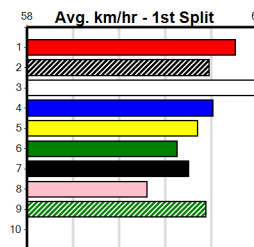

SPORTSBET HT3 (1-4 WINS)

Distance: 425m, Race Type: Restricted Win Heat, Total Prizemoney: $2,925
1st: $1,950, 2nd: $600, 3rd: $300, 4th: $75

Watchdog Tips: [ ] [ ] [ ] [ ] Bet: [ ]

Form Box Wgt Dist Track Date Time BON Margin 1st/2nd (Time) PIR Checked Comment WR Split 1 S/P Grade

NOCTILUCENT [5] BE Bitch Dec-21 Sire: BARCIA BALE Dam: PYROCUMULUS
Owner(s): Fluffy Side Up (SYN), A Onley, P Onley
Trainer: Jack Osborne (Avalon)
Box History table and Prize Best Starts table included.

RED SHIRAZ [5] RF Dog Feb-22 Sire: FERNANDO BALE Dam: GOLDEN SHIRAZ
Owner(s): P Ellis
Trainer: Paul Ellis (Heathcote)
Box History table and Prize Best Starts table included.

LILYDALE [5] BK Bitch Jul-22 Sire: FERNANDO BALE Dam: THRIVING
Owner(s): A Tullio
Trainer: Garry George (Beulah)
Box History table and Prize Best Starts table included.

MYRNIONG STORM (NSW)[5] BE Dog May-22 Sire: WOW Dam: LET'S WIN MEISHA
Owner(s): T Kingcott
Trainer: Anthony Azzopardi (Rowsley)
Box History table and Prize Best Starts table included.

ON THE BEER [4] BE Dog May-22 Sire: AUSSIE INFRARED Dam: JOKARE
Owner(s): G Glass
Trainer: Robert Glass (Kyabram)
Box History table and Prize Best Starts table included.

1

2

3

4

5