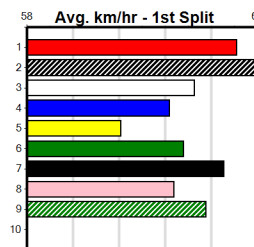

*** NO RESERVE ***

Sire: Dam:

Trainer:

Owner(s):
Winning Distances: < 300m (0) 300 - 399m (0) 400 - 499m (0) 500 - 599m (0) 600 - 699m (0) > 700m (0)

Winning Weights:

Box History

SPORTSBET HT2 (1-4 WINS)

Distance: 425m, Race Type: Restricted Win Heat, Total Prizemoney: \$2,925
1st: \$1,950, 2nd: \$600, 3rd: \$300, 4th: \$75