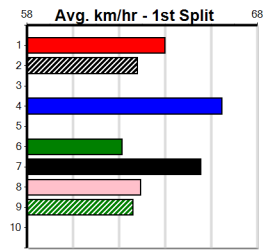

AVARD CIVIL

Distance: 425m, Race Type: Maiden, Total Prizemoney: $2,535
1st: $1,680, 2nd: $520, 3rd: $260, 4th: $75

Watchdog Tips: ☐ ☐ ☐ ☐ ☐ Bet:

Form Box	Wgt	Dist	Track	Date	Time	BON	Margin	1st/2nd (Time)	PIR	Checked	Comment	WR	Split 1	S/P	Grade

1

PAW ALEXIS (NSW)[M]
BEBD Bitch Jul-22 Sire: AUSSIE INFRARED Dam: DYNA PATTY Trainer: Mark Delbridge (Balliang)
Owner(s): B Wheeler
Winning Distances: < 300m (0) 300 - 399m (0) 400 - 499m (0) 500 - 599m (0) 600 - 699m (0) > 700m (0)
Winning Weights:
4th (1) 29.6 400 GEL R3 03-May-24 23.01 22.45 4.50L MARAIS BALE (22.70) M/54 8.75 $3.30 MH
2nd (1) 29.6 450 WBL R1 09-May-24 25.96 25.27 0.50L OLLIE DEEDS (25.94) M/223 6.65 $1.90 M
4th (2) 28.5 400 WGL R1 16-Jul-24 23.64 22.77 8.00L PAW ISABELLE (23.09) M/64 8.88 $2.50 M
2nd (7) 28.7 460 GEL R3 19-Jul-24 26.22 25.17 0.75L BRONZE (26.18) M/111 6.68 $4.10 M

Last 3 wins NOT included above

Box History

Bx	1st	2nd	3rd	4th	5th	6th	7th	8th
1		1		1				
2								
3								
4								
5								
6								
7			1					
8								

Prize Best	$1190.00
Starts	4-0-2-0
Trk/Dts	0-0-0-0
APM	952

2

ZIPPING BOGART (NSW)[M]
BD Dog Sep-22 Sire: ASTON RUPEE Dam: ZIPPING TAYLA Trainer: Dallan Klemke (Lara)
Owner(s): Hallinan Hallinan (SYN), M Hallinan, F Hallinan
Winning Distances: < 300m (0) 300 - 399m (0) 400 - 499m (0) 500 - 599m (0) 600 - 699m (0) > 700m (0)
Winning Weights:
2nd (8) 35.2 400 GEL R2 19-Jul-24 23.12 22.49 2.00L JUNGLE FIREBALL (22.99) M/42 8.83 $5.90 M

Last 3 wins NOT included above

Box History

Bx	1st	2nd	3rd	4th	5th	6th	7th	8th
1								
2								
3								
4								
5								
6								
7								
8		1						

Prize Best	$520.00
Starts	1-0-1-0
Trk/Dts	0-0-0-0
APM	520

3

MAX ROSE [M]
F Bitch Mar-22 Sire: HOOKED ON SCOTCH Dam: BOBBY SOXER Trainer: Mark McClelland (Lovely Banks)
Owner(s): M McClelland
Winning Distances: < 300m (0) 300 - 399m (0) 400 - 499m (0) 500 - 599m (0) 600 - 699m (0) > 700m (0)
Winning Weights:
.....

Last 3 wins NOT included above

Box History

Bx	1st	2nd	3rd	4th	5th	6th	7th	8th
1								
2								
3								
4								
5								
6								
7								
8								

Prize Best	$0
Starts	0-0-0-0
Trk/Dts	0-0-0-0
APM	0

4

SPENCER [M]
BK Dog Sep-22 Sire: ASTON RUPEE Dam: DISTINCT Trainer: Joshua Formosa (Anakie)
Owner(s): A Manolitsis
Winning Distances: < 300m (0) 300 - 399m (0) 400 - 499m (0) 500 - 599m (0) 600 - 699m (0) > 700m (0)
Winning Weights:
2nd (1) 28.0 525 MEP R1 26-Jun-24 30.57 30.08 7.50L THEEGALA (30.08) Q/1222 5.15 $4.10 MH

Last 3 wins NOT included above

Box History

Bx	1st	2nd	3rd	4th	5th	6th	7th	8th
1		1						
2								
3								
4								
5								
6								
7								
8								

Prize Best	$590.00
Starts	1-0-1-0
Trk/Dts	0-0-0-0
APM	590

5

ATOMIC DIVA [M]
BK Bitch Sep-22 Sire: HARD STYLE RICO Dam: COLOURFUL PAST Trainer: Thomas Boehmke (Nareewillock)
Owner(s): H Boehmke
Winning Distances: < 300m (0) 300 - 399m (0) 400 - 499m (0) 500 - 599m (0) 600 - 699m (0) > 700m (0)
Winning Weights:
.....

Last 3 wins NOT included above

Box History

Bx	1st	2nd	3rd	4th	5th	6th	7th	8th
1								
2								
3								
4								
5								
6								
7								
8								

Prize Best	$0
Starts	0-0-0-0
Trk/Dts	0-0-0-0
APM	0