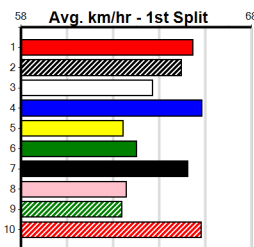

HIP POCKET BENDIGO

Distance: 425m, Race Type: Mixed 6/7, Total Prizemoney: $2,925
1st: $1,950, 2nd: $600, 3rd: $300, 4th: $75

Watchdog Tips: [ ] [ ] [ ] [ ] [ ] Bet: [ ]

Form Box Wgt Dist Track Date Time BON Margin 1st/2nd (Time) PIR Checked Comment WR Split 1 S/P Grade

LIFE'S LESSON [7]
BD Bitch Oct-22 Sire: FERAL FRANKY Dam: CALL ME BUBBLES
Owner(s): BEV AND DANIEL (SYN), B Pell, D Pell
Trainer: Daniel Pell (Toolleen)
Box History table and Prize Best Starts Trk/Dts APM

IF HE COULD [6]
BK Dog Mar-22 Sire: MY REDEEMER Dam: HEADSPACE
Owner(s): J Hopper
Trainer: Julie-anne Hopper (Werribee)
Box History table and Prize Best Starts Trk/Dts APM

HIGH COTTON [7] BIKS
BK Dog Dec-21 Sire: FABREGAS Dam: ELSA ROSE
Owner(s): A Armstrong
Trainer: Alisdair Armstrong (Huntly)
Box History table and Prize Best Starts Trk/Dts APM

BIG SOLOMONA [6]
BK Dog Feb-22 Sire: HOUDINI BOY Dam: ELUSIVE ANAKE
Owner(s): FISHOUNDS (SYN), D Fisher, S Fisher
Trainer: Darren Fisher (Lara)
Box History table and Prize Best Starts Trk/Dts APM

TIMMA TURTLE TWO [6]
F Dog Dec-22 Sire: SENNACHIE Dam: CHERI CLOWNFISH
Owner(s): MIDDLE TOTE (SYN), H Bailey, J Aitken
Trainer: Darren Fisher (Lara)
Box History table and Prize Best Starts Trk/Dts APM

1

2

3

4

5