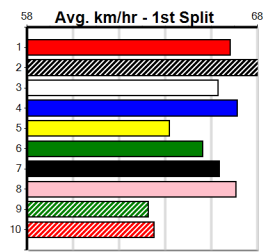

MANNINGS GREYHOUND COMPLEX

Distance: 425m, Race Type: Mixed 4/5, Total Prizemoney: $3,360
1st: $2,250, 2nd: $690, 3rd: $345, 4th: $75

Watchdog Tips: ☐ ☐ ☐ ☐ ☐

Bet:

CRACKERJACK JET [4]
BK Dog Nov-20 Sire: BERNARDO Dam: MAXIMUM OAKS Trainer: Grant Hammerstein (Kinglake We)
Owner(s): G Hammerstein
Winning Distances: < 300m (0) 300 - 399m (6) 400 - 499m (8) 500 - 599m (0) 600 - 699m (0) > 700m (0)
Winning Weights: 29.5(1) 29.6(1) 29.7(1) 29.8(1) 29.9(1) 30.0(1) 30.2(1) 30.4(2) 30.6(1) 30.7(1) 30.9(3)

Box	1st	2nd	3rd	4th	5th	6th	7th	8th
1	1	2	1	2	1	1	1	1
2	3	2	6	2	1	1	1	1
3	1	1	1	1	3			1
4	1	2		1	1	1	1	1
5			1	1	1	4		2
6	4	2						2
7	2	1	2	2		3	3	
8	2	1	1	1				1

Prize Best Starts Trk/Dts APM: $38575.00, 23.92(7)-27/10/23, 75-14-11-11, 4-1-1-1, 8662

MATT LOCH [4]
BK Dog Dec-21 Sire: AUSSIE INFRARED Dam: STEPPING Trainer: Michelle Mallia (Avalon)
Owner(s): M Mallia
Winning Distances: < 300m (0) 300 - 399m (0) 400 - 499m (17) 500 - 599m (0) 600 - 699m (0) > 700m (0)
Winning Weights: 34.2(3) 34.3(1) 35.3(1) 35.5(2) 35.6(3) 35.7(2) 35.8(1) 36.0(2) 36.2(2)

Box	1st	2nd	3rd	4th	5th	6th	7th	8th
1	1							
2	2			1				1
3	4	3						1
4	2	2						
5	1							1
6	1	1		2				
7	4			1				
8	2		1					

Prize Best Starts Trk/Dts APM: $146175.00, FSH, 32-17-6-1, 0-0-0-0, 83413

NASHVILLE BALE (NSW)[5]
WBEBD Dog Mar-22 Sire: DROOPYS SYDNEY Dam: DYNA UNI Trainer: Thomas Dailly (Anakie)
Owner(s): B Wheeler
Winning Distances: < 300m (0) 300 - 399m (0) 400 - 499m (2) 500 - 599m (3) 600 - 699m (0) > 700m (0)
Winning Weights: 31.0(1) 31.4(1) 31.6(1) 31.8(2)

Box	1st	2nd	3rd	4th	5th	6th	7th	8th
1	1	2						
2	2		1					
3	2	1	1					
4	1	1	1	2				
5	1	1		1	2			
6								
7	1		1					1
8	1							1

Prize Best Starts Trk/Dts APM: $34814.17, NBT, 24-5-6-3, 1-0-0-0, 18247

WARM COCKLES [5]
BK Dog May-22 Sire: FERNANDO BALE Dam: MA'S PLUM JAM Trainer: David Burnett (Little River)
Owner(s): D Burnett
Winning Distances: < 300m (0) 300 - 399m (0) 400 - 499m (1) 500 - 599m (4) 600 - 699m (0) > 700m (0)
Winning Weights: 28.3(1) 28.6(1) 28.8(2) 28.9(1)

Box	1st	2nd	3rd	4th	5th	6th	7th	8th
1	1			2				
2			1					
3	2						1	
4								
5	1							
6				1				
7	1	1			1			
8		1						1

Prize Best Starts Trk/Dts APM: $49560.00, FSH, 14-5-2-1, 0-0-0-0, 18653

MILITANT STORM [4]
BD Bitch Nov-20 Sire: FERNANDO BALE Dam: MILITANT SPIRIT Trainer: Ken Hunt (Eaglehawk)
Owner(s): K Hunt
Winning Distances: < 300m (0) 300 - 399m (2) 400 - 499m (9) 500 - 599m (3) 600 - 699m (0) > 700m (0)
Winning Weights: 26.9(1) 27.1(1) 27.2(1) 27.3(1) 27.5(1) 27.6(2) 27.7(2) 28.0(2) 28.1(1) 28.2(1) 28.4(1)

Box	1st	2nd	3rd	4th	5th	6th	7th	8th
1	3	1	2	1	2			1
2	4	2	1	1	2	1		
3	2	1		2	2	2	1	1
4	1	3	1	1	1			
5	1	1		3	1			
6	1	2		1	1	1	1	1
7	2	2		1	1	1	2	
8	1	6		1	1			1

Prize Best Starts Trk/Dts APM: $51905.00, 23.89(5)-6/1/23, 69-14-17-5, 29-7-5-3, 9298

1

2

3

4

5