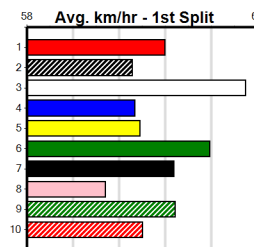

MADE SOLUTIONS ELECTRICAL AND DATA

Distance: 500m, Race Type: Grade 5, Total Prizemoney: $3,340
1st: $2,230, 2nd: $690, 3rd: $345, 4th: $75

Watchdog Tips:

Bet:

Table header with columns: Form Box, Wgt, Dist, Track, Date, Time, BON, Margin, 1st/2nd (Time), PIR, Checked, Comment, WR, Split 1, S/P, Grade

MADDIE ODD SOCK [5]
BK Bitch Nov-20
Sire: ZAMBORA BROCKIE Dam: CELEBRITY
Trainer: Simone Fisher (Lara)
Winning Distances: < 300m (0) 300 - 399m (0) 400 - 499m (4) 500 - 599m (5) 600 - 699m (0) > 700m (0)
Winning Weights: 27.0(1) 27.1(1) 27.2(1) 27.5(1) 28.0(1) 28.2(1) 28.4(1) 28.6(1) 28.7(1)
Box History table and Prize Best Starts Trk/Dts APM summary.

ARCHIE MCIVOR [5]
RBD Dog May-22
Sire: FERAL FRANKY Dam: MCIVOR VERNA
Trainer: Barry Priest (Junortoun)
Winning Distances: < 300m (0) 300 - 399m (0) 400 - 499m (2) 500 - 599m (2) 600 - 699m (0) > 700m (0)
Winning Weights: 31.5(1) 32.0(1) 32.7(1) 32.8(1)
Box History table and Prize Best Starts Trk/Dts APM summary.

BEN SHAKER [5]
BK Dog Sep-21
Sire: FERNANDO BALE Dam: BRYLEE
Trainer: Mark Morrissey (Junortoun)
Winning Distances: < 300m (0) 300 - 399m (0) 400 - 499m (8) 500 - 599m (0) 600 - 699m (0) > 700m (0)
Winning Weights: 32.6(2) 32.9(1) 33.0(2) 33.2(2) 33.3(1)
Box History table and Prize Best Starts Trk/Dts APM summary.

MCIVOR ALFY [5]
LTBD Dog May-22
Sire: FERAL FRANKY Dam: MCIVOR VERNA
Trainer: Barry Priest (Junortoun)
Winning Distances: < 300m (0) 300 - 399m (0) 400 - 499m (1) 500 - 599m (2) 600 - 699m (0) > 700m (0)
Winning Weights: 33.8(1) 34.1(1) 34.3(1)
Box History table and Prize Best Starts Trk/Dts APM summary.

FIVE CROWNS [5]
BK Dog Jan-22
Sire: ASTON DEE BEE Dam: ZARA'S ENTITY
Trainer: Paul Abela (Parwan)
Winning Distances: < 300m (0) 300 - 399m (0) 400 - 499m (3) 500 - 599m (0) 600 - 699m (0) > 700m (0)
Winning Weights: 33.4(1) 33.6(2)
Box History table and Prize Best Starts Trk/Dts APM summary.