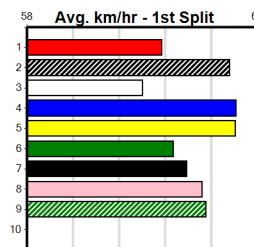

SPORTSBET HT1 (1-4 WINS)

Distance: 425m, Race Type: Restricted Win Heat, Total Prizemoney: $2,925
1st: $1,950, 2nd: $600, 3rd: $300, 4th: $75

Watchdog Tips: [ ] [ ] [ ] [ ] Bet: [ ]

Form Box Wgt Dist Track Date Time BON Margin 1st/2nd (Time) PIR Checked Comment W/R Split 1 S/P Grade

TIME TO PROPHET [5]
BK Dog Mar-22 Sire: MY REDEEMER Dam: HEADSPACE
Owner(s): J Hopper
Trainer: Julie-anne Hopper (Werribee)
Winning Distances: < 300m (0) 300 - 399m (0) 400 - 499m (4) 500 - 599m (0) 600 - 699m (0) > 700m (0)
Winning Weights: 31.4(1) 31.5(2) 31.6(1)
Race results table with columns for rank, weight, dog name, track, date, time, odds, sire, dam, trainer, prize, split, and grade.

ASTON MONARCHY [5]
BK Bitch Mar-22 Sire: FERNANDO BALE Dam: ASTON DINNIGAN
Owner(s): R Borda
Trainer: Ann Panetta (Melton West)
Winning Distances: < 300m (0) 300 - 399m (3) 400 - 499m (1) 500 - 599m (0) 600 - 699m (0) > 700m (0)
Winning Weights: 28.8(2) 29.0(1) 29.1(1)
Race results table with columns for rank, weight, dog name, track, date, time, odds, sire, dam, trainer, prize, split, and grade.

HARD STYLE ROBBO (NSW)[
RBD Dog Jan-22 Sire: HARD STYLE RICO Dam: HELLO ROBBO
Owner(s): The Winning Runs (SYN), K Catford, D Terrell, S Bekker, L Martin
Trainer: Robert Hayes (Toolleen)
Winning Distances: < 300m (0) 300 - 399m (0) 400 - 499m (3) 500 - 599m (0) 600 - 699m (0) > 700m (0)
Winning Weights: 30.0(1) 30.5(1) 30.6(1)
Race results table with columns for rank, weight, dog name, track, date, time, odds, sire, dam, trainer, prize, split, and grade.

BALA ACE [5]
BD Dog May-22 Sire: FERNANDO BALE Dam: AEROPLANE ANNIE
Owner(s): I Garland
Trainer: Ian Garland (Longlea)
Winning Distances: < 300m (0) 300 - 399m (0) 400 - 499m (3) 500 - 599m (0) 600 - 699m (0) > 700m (0)
Winning Weights: 28.0(1) 28.2(1) 28.5(1)
Race results table with columns for rank, weight, dog name, track, date, time, odds, sire, dam, trainer, prize, split, and grade.

MAX PEARL [5]
WBD Bitch Mar-22 Sire: HOOKED ON SCOTCH Dam: BOBBY SOXER
Owner(s): M McClelland
Trainer: Mark McClelland (Lovely Banks)
Winning Distances: < 300m (0) 300 - 399m (0) 400 - 499m (3) 500 - 599m (0) 600 - 699m (0) > 700m (0)
Winning Weights: 31.3(1) 31.6(1) 32.0(1)
Race results table with columns for rank, weight, dog name, track, date, time, odds, sire, dam, trainer, prize, split, and grade.

1

2

3

4

5