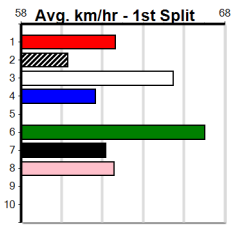

AMRON BOY AT STUD

Distance: 525m, Race Type: Grade 7, Total Prizemoney: $8,785
1st: $5,900, 2nd: $1,820, 3rd: $915, 4th: $150

2

7:14PM
(VIC time)

Watchdog Tips: 0 0 0 0 **Bet:** .