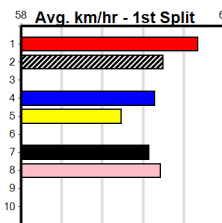

CITY VIEW BISTRO

Distance: 525m, Race Type: Grade 6, Total Prizemoney: $8,785
1st: $5,900, 2nd: $1,820, 3rd: $915, 4th: $150

4

7:49PM

(VIC time)

Watchdog Tips:

0 0 0 0

Bet:

Form	Box	Weight	Dist	Track	Date	Time	BON	Margin	1st/2nd (Time)	PIR	Checked	Comment	W/R	Split 1	S/P	Grade

1 VITAL STEP [6]																	Winning Boxes									
BK	D	Oct-22 FERNANDO BALE					SUB ROSA												1	2	3	4	5	6	7	8
Trainer: Jeffrey Britton (Anakie)																	Prize Best $6,095.00									
2nd (6) 32.5 525 MEP R9 26-Jun-24 30.47 30.08 0.25LMAD KEV (30.46) M/2222 . . . 5.22 $3.30 7																	NBT									
4th (8) 32.5 525 MEA R2 06-Jul-24 30.54 30.06 5.00LPAW KRAMER (30.20) M/2544 . . . 5.13 $3.70 7																	Starts 8-2-1-1									
4th (3) 32.5 450 WBL R3 11-Jul-24 25.65 25.45 2.75LSUDOKU CARMELLO (25.46) Q/344 . . . 6.74 $8.20 RWH																	Trk/Dst 2-0-1-0									
1st (3) 32.7 450 WBL R4 18-Jul-24 25.28 25.28 5.50LHOME TOWN (25.64) Q/111 . . . 6.69 $2.00 X67																	APM $5449									
Owner(s): KRAMERICA (SYN), G Farrugia, W Gallagher																										

2 RAVEN PETER [6]																	Winning Boxes									
BK	D	Oct-22 ASTON RUPEE					MY BLACK RAVEN												1	2	3	4	5	6	7	8
Trainer: Thomas Dailly (Anakie)																	Prize Best $9,390.00									
1st (2) 32.3 450 BAL R2 03-Jul-24 25.48 25.11 4.75LZERO KILLER (25.80) Q/111 . . . 6.55 $2.90 M																	30.21									
2nd (2) 32.7 525 MEP R11 10-Jul-24 30.52 30.00 3.75LTAMMY MCIVOR (30.27) M/1222 . . . 5.17 $10.50 X67H																	Starts 5-2-1-1									
3rd (3) 32.7 515 SAP R5 15-Jul-24 30.88 29.45 8.00LJENNY BALE (30.32) M/5776 . . . 5.31 $2.40 X67																	Trk/Dst 3-1-1-0									
1st (1) 32.6 525 MEA R2 20-Jul-24 30.21 29.73 1.75LTHEEGALA (30.32) Q/2222 . SW . 5.13 $5.30 X67F																	APM $8890									
Owner(s): DAILLY GREYHOUND FARMS (SYN), G Dailly, T Dailly																										

3 *** VACANT BOX ***																	Winning Boxes							
Trainer:																								
Owner(s):																								

4 LAPIS LAZULI [6]																	Winning Boxes									
BE	B	Mar-22 FERNANDO BLUEY					JACQUI SHOSHONE												1	2	3	4	5	6	7	8
Trainer: Shona Crawford (Pearcedale)																	Prize Best $4,475.00									
7th (1) 27.7 515 SAP R9 01-Jul-24 30.61 29.44 13.00LPAW XANDER (29.75) M/3447 . . . 5.22 $5.80 X67																	FSH									
6th (5) 27.5 515 SAP R4 08-Jul-24 30.36 29.50 6.00LRASHID (29.97) M/3445 . . . 5.22 $4.60 X67																	Starts 5-2-0-1									
1st (3) 27.7 515 SAP R3 15-Jul-24 30.52 29.45 0.10LVISTA ARGON (30.52) M/2211 . . . 5.47 $3.90 7																	Trk/Dst 0-0-0-0									
3rd (2) 27.9 515 SAP R11 22-Jul-24 30.33 29.48 13.00LVAN WYCK (29.48) M/3543 . . . 5.14 $9.40 X67H																	APM $4095									
Owner(s): S Crawford																										

5 MILL ALI [6]																	Winning Boxes									
F	B	Dec-21 SUPERIOR PANAMA					JANALI												1	2	3	4	5	6	7	8
Trainer: Brendan Pursell (Lara)																	Prize Best $4,840.00									
4th (4) 28.9 525 MEP R2 03-Jul-24 30.53 29.83 2.00LWHITE OWL (30.40) M/5333 . . . 5.36 $5.40 7																	NBT									
3rd (3) 29.3 525 MEP R11 10-Jul-24 30.57 30.00 4.25LTAMMY MCIVOR (30.27) S/6333 . . . 5.24 $15.60 X67H																	Starts 15-2-2-3									
1st (2) 29.8 460 GEL R9 16-Jul-24 25.75 25.75 7.00LHOT SAKI (26.21) M/111 . . . 6.76 $2.10 X67																	Trk/Dst 8-0-2-1									
5th (5) 29.4 525 MEA R2 20-Jul-24 30.44 29.73 3.5LRAVEN PETER (30.21) S/4555 . . . 5.15 $12.10 X67F																	APM $2956									
Owner(s): N Mugavin																										

6 *** VACANT BOX ***																	Winning Boxes							
Trainer:																								
Owner(s):