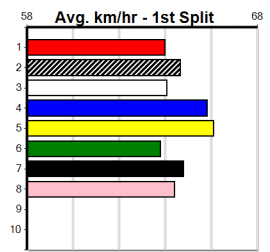

FERNANDO MICK AT STUD

Distance: 525m, Race Type: Grade 5, Total Prizemoney: $8,785
1st: $5,900, 2nd: $1,820, 3rd: $915, 4th: $150

Watchdog Tips: [ ] [ ] [ ] [ ] Bet: [ ]

AWESOME AVENGER [5]
BK Dog May-21 Sire: HOOKED ON SCOTCH Dam: LADY AVENGER
Owner(s): R Oppenhuis
Trainer: George Borg (Maryborough)
Winning Distances: < 300m (0) 300 - 399m (0) 400 - 499m (6) 500 - 599m (3) 600 - 699m (0) > 700m (0)
Winning Weights: 34.0(1) 34.5(3) 34.7(2) 34.8(3)
Box History table and Prize Best Starts table included.

WREN BALE (NSW)[5]
BD Bitch May-22 Sire: CHRISTO BALE Dam: QUINA BALE
Owner(s): B Wheeler
Trainer: Rebecca Gibbons (Avalon)
Winning Distances: < 300m (0) 300 - 399m (0) 400 - 499m (1) 500 - 599m (3) 600 - 699m (0) > 700m (0)
Winning Weights: 30.7(1) 30.8(1) 31.3(1) 32.1(1)
Box History table and Prize Best Starts table included.

YAMANU BALE (NSW)[5]
BK Dog Jul-22 Sire: JARVIS BALE Dam: ETHLA ALLEN
Owner(s): B Wheeler
Trainer: Rebecca Gibbons (Avalon)
Winning Distances: < 300m (0) 300 - 399m (0) 400 - 499m (0) 500 - 599m (3) 600 - 699m (0) > 700m (0)
Winning Weights: 32.9(1) 33.3(1) 33.6(1)
Box History table and Prize Best Starts table included.

MEPUNGA OLLIE [5]
BK Dog Oct-21 Sire: BARCIA BALE Dam: MEPUNGA ISLA
Owner(s): B Smith
Trainer: Jeffrey Britton (Anakie)
Winning Distances: < 300m (0) 300 - 399m (0) 400 - 499m (7) 500 - 599m (1) 600 - 699m (0) > 700m (0)
Winning Weights: 32.4(1) 32.5(1) 32.6(1) 32.7(2) 32.8(1) 33.0(1) 33.3(1)
Box History table and Prize Best Starts table included.

GUNAI WIZARD [5]
BD Dog Oct-21 Sire: ASTON DEE BEE Dam: GUNAI GOSSIP
Owner(s): J Martin
Trainer: John Barbara (Exford)
Winning Distances: < 300m (0) 300 - 399m (2) 400 - 499m (8) 500 - 599m (0) 600 - 699m (0) > 700m (0)
Winning Weights: 33.8(1) 34.2(1) 34.5(2) 34.7(1) 34.9(1) 35.3(2) 35.6(1) 35.9(1)
Box History table and Prize Best Starts table included.

1

2

3

4

5