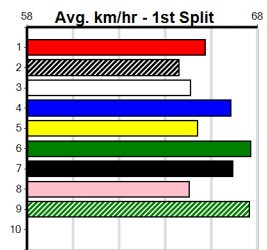

WESTLINK CONTAINER SALES

Distance: 600m, Race Type: Mixed 4/5, Total Prizemoney: $10,375
1st: $7,000, 2nd: $2,150, 3rd: $1,075, 4th: $150

Watchdog Tips: ☐ ☐ ☐ ☐ ☐ ☐

Bet: ☐ ☐ ☐ ☐ ☐ ☐