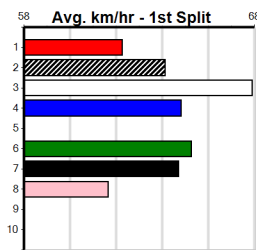

3

7:30PM

(VIC time)

Distance: 525m, Race Type: Mixed 6/7, Total Prizemoney: $8,785
1st: $5,900, 2nd: $1,820, 3rd: $915, 4th: $150

Watchdog Tips:

Bet:

Form Box	Wgt	Dist	Track	Date	Time	BON	Margin	1st/2nd (Time)	PIR	Checked	Comment	WR	Split 1	S/P	Grade

1

TAPPET (SA)[7]
BK Dog Jun-22 Sire: TOMMY SHELBY Dam: KISSES FOR CHLOE Trainer: Patrick Bouchier (Dennington)
Owner(s): P Bouchier
Winning Distances: < 300m (0) 300 - 399m (0) 400 - 499m (0) 500 - 599m (1) 600 - 699m (0) > 700m (0)
Winning Weights: 37.7(1)

3rd (6)	37.3	530	APK	R1	09-May-24	30.82	30.43	3.00L YODA LADY (30.60)					5.35	$7.00	SH
2nd (7)	37.2	530	APK	R5	16-May-24	30.74	30.37	2.00L YODA LADY (30.59)					5.29	$8.00	SSF
3rd (7)	37.4	530	APK	R8	23-May-24	30.95	30.78	1.5L YODA LADY (30.85)	0		SAMP		5.41	$6.50	GRP3
2nd (8)	37.3	531	GAW	R3	07-Jun-24	31.03	30.56	0.75L ZINFANDEL EVIE (30.98)					3.28	$1.95	SHNP
3rd (2)	37.1	531	GAW	R7	16-Jun-24	31.07	30.93	1.25L ZINFANDEL EVIE (30.98)					3.29	$2.50	SNP
4th (2)	37.3	531	GAW	R7	23-Jun-24	30.99	30.77	2.00L ZINFANDEL TRACE (30.84)					3.39	$5.50	VETF
1st (3)	37.7	525	MEP	R1	10-Jul-24	30.63	30.00	1.00L VISTA YTTIRIUM (30.70)	Q/1222		SW		5.22	$2.60	M
2nd (2)	37.9	525	MEP	R10	17-Jul-24	30.42	29.78	3.25L VILMA BALE (30.19)	M/6322				5.30	$3.70	X67

Last 3 wins NOT included above

Bx	1st	2nd	3rd	4th	5th	6th	7th	8th
1								
2		1	1	1				
3	1							
4								
5		1						
6			1					
7		1	1					
8		1						

Prize Best	$8410.00
Starts	30.63(3)-10/7/24
Trk/Dts	9-1-4-3
APM	2-1-1-0
	6278

2

HONEY ZEN [7]
BK Bitch Nov-22 Sire: BARCIA BALE Dam: INDY HONEY Trainer: Thomas Dailly (Anakie)
Owner(s): DAILLY GREYHOUND FARMS (SYN), G Dailly, T Dailly
Winning Distances: < 300m (0) 300 - 399m (0) 400 - 499m (1) 500 - 599m (0) 600 - 699m (0) > 700m (0)
Winning Weights: 24.1(1)

6th (8)	23.8	525	MEP	R1	26-Jun-24	31.03	30.08	14.00 THEEGALA (30.08)	M/4776				5.28	$11.60	MH
2nd (3)	23.9	460	GEL	R3	05-Jul-24	26.40	25.54	3.25L WARREGO STORM (26.18)	M/342				6.70	$6.20	M
1st (2)	24.1	450	BAL	R2	10-Jul-24	25.51	25.02	2.25L PLASTIC GANGSTER (25.67)	Q/111		SW		6.63	$2.80	M
2nd (7)	23.7	450	BAL	R4	17-Jul-24	25.59	25.28	2.25L ROSCOE BALE (25.44)	Q/222				6.59	$11.10	X67H

Last 3 wins NOT included above

Bx	1st	2nd	3rd	4th	5th	6th	7th	8th
1								
2	1							
3		1						
4								
5								
6								
7		1						
8						1		

Prize Best	$2800.00
Starts	NBT
Trk/Dts	4-1-2-0
APM	1-0-0-0
	2800

3

BEBOP JAZZ [7]
BK Bitch Sep-22 Sire: SHIMA SHINE Dam: JAZZ OPERA Trainer: Peter Presutto (Devon Meadows)
Owner(s): N Presutto
Winning Distances: < 300m (0) 300 - 399m (0) 400 - 499m (1) 500 - 599m (0) 600 - 699m (0) > 700m (0)
Winning Weights: 27.2(1)

2nd (6)	27.4	450	SHP	R10	03-Jun-24	25.44	24.99	3.00L VAN WYCK (25.24)	Q/122				6.61	$7.60	MH
1st (8)	27.2	450	SHP	R5	10-Jun-24	25.25	25.25	1.25L PIEBALD (25.32)	Q/111		SW		6.56	$3.40	MSF
5th (2)	27.0	450	SHP	R2	15-Jun-24	25.44	24.94	5.50L ZEUS THUNDERBOLT (25.08)	M/333				6.60	$4.80	GL
2nd (6)	27.5	525	MEA	R1	20-Jul-24	30.33	29.73	0.025 VISTA YTTIRIUM (30.32)	M/2111				5.14	$4.80	X67

Last 3 wins NOT included above

Bx	1st	2nd	3rd	4th	5th	6th	7th	8th
1								
2					1			
3								
4								
5								
6		2						
7								
8	1							

Prize Best	$5290.00
Starts	NBT
Trk/Dts	4-1-2-0
APM	1-0-1-0
	3796