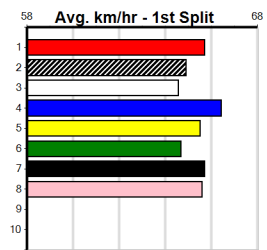

Distance: 525m, Race Type: Grade 5, Total Prizemoney: $8,785
1st: $5,900, 2nd: $1,820, 3rd: $915, 4th: $150

Watchdog Tips:

Bet:

Form Box Wgt Dist Track Date Time BON Margin 1st/2nd (Time) PIR Checked Comment WR Split 1 S/P Grade

WEST STAR [5]
BD Dog Feb-22 Sire: FERNANDO BALE Dam: VAN NINDI
Owner(s): P Baker
Trainer: Paul Abela (Parwan)
Winning Distances: < 300m (0) 300 - 399m (0) 400 - 499m (0) 500 - 599m (3) 600 - 699m (0) > 700m (0)
Winning Weights: 27.8(2) 28.0(1)
Box History table and Prize Best Starts Trk/Dts APM

TAMMY MCIVOR [5]
RF Bitch May-22 Sire: FERAL FRANKY Dam: MCIVOR VERNA
Owner(s): B Priest
Trainer: Barry Priest (Junortoun)
Winning Distances: < 300m (0) 300 - 399m (0) 400 - 499m (1) 500 - 599m (2) 600 - 699m (0) > 700m (0)
Winning Weights: 29.0(2) 29.7(1)
Box History table and Prize Best Starts Trk/Dts APM

IDYLLIC LUTHER [5]
WF Dog Oct-21 Sire: ALLEN DEED Dam: PENELOPES CRUZ
Owner(s): C James
Trainer: Chloe Dew (Anakie)
Winning Distances: < 300m (0) 300 - 399m (0) 400 - 499m (4) 500 - 599m (0) 600 - 699m (0) > 700m (0)
Winning Weights: 29.7(1) 30.0(1) 30.2(1) 30.6(1)
Box History table and Prize Best Starts Trk/Dts APM

VILMA BALE (NSW)[5]
WBK Bitch May-22 Sire: ALLEN DEED Dam: WANNA ALLEN
Owner(s): B Wheeler
Trainer: Rebecca Gibbons (Avalon)
Winning Distances: < 300m (0) 300 - 399m (1) 400 - 499m (0) 500 - 599m (2) 600 - 699m (0) > 700m (0)
Winning Weights: 29.3(1) 29.7(1) 29.8(1)
Box History table and Prize Best Starts Trk/Dts APM

WEBLEC WRANGLER [5]
BD Dog Jan-22 Sire: KINLOCH BRAE Dam: WEBLEC BELLE
Owner(s): K Muscat
Trainer: Kylie Muscat (Ocean Grove)
Winning Distances: < 300m (0) 300 - 399m (0) 400 - 499m (3) 500 - 599m (1) 600 - 699m (1) > 700m (0)
Winning Weights: 32.5(1) 32.8(2) 33.0(1) 33.1(1)
Box History table and Prize Best Starts Trk/Dts APM