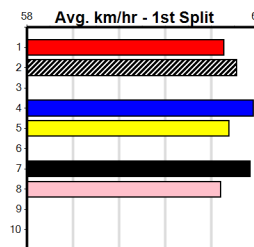

TOTAL CONTAINER SOLUTIONS

Distance: 525m, Race Type: Free For All, Total Prizemoney: $9,055
1st: $6,100, 2nd: $1,870, 3rd: $935, 4th: $150

Watchdog Tips: [ ] [ ] [ ] [ ] Bet: [ ]

ZIPPING MINAJ (NSW)[4]
F Bitch Dec-21 Sire: AUSSIE INFRARED Dam: ZIPPING MEG
Owner(s): Hallinan Hallinan (SYN), M Hallinan, F Hallinan
Trainer: Thomas Dailly (Anakie) ENG BAL 2024-07-24
Winning Distances: < 300m (0) 300 - 399m (0) 400 - 499m (1) 500 - 599m (5) 600 - 699m (0) > 700m (0)
Winning Weights: 28.3(2) 28.4(1) 28.5(1) 28.6(2)
Race results table with columns: Rank, Age, Sex, Name, DOB, Time, Margin, 1st/2nd (Time), PIR, Checked, Comment, W/R, Split 1, S/P, Grade.

POWER OUT [4]
WBK Bitch Dec-21 Sire: MY REDEEMER Dam: BOQUILLA
Owner(s): M Carter
Trainer: Andrea Chapple (Exford)
Winning Distances: < 300m (0) 300 - 399m (7) 400 - 499m (7) 500 - 599m (1) 600 - 699m (0) > 700m (0)
Winning Weights: 27.4(3) 27.6(1) 27.7(1) 27.8(1) 27.9(4) 28.0(1) 28.1(1) 28.2(1) 28.3(1) 28.6(1)
Race results table with columns: Rank, Age, Sex, Name, DOB, Time, Margin, 1st/2nd (Time), PIR, Checked, Comment, W/R, Split 1, S/P, Grade.

*** VACANT BOX ***
Sire: Dam:
Owner(s):
Trainer:
Winning Distances: < 300m (0) 300 - 399m (0) 400 - 499m (0) 500 - 599m (0) 600 - 699m (0) > 700m (0)
Winning Weights:

KINGSLEY BALE (NSW)[4]
WBD Dog Mar-22 Sire: DROOPYS SYDNEY Dam: DYNA UNI
Owner(s): B Wheeler
Trainer: Thomas Dailly (Anakie)
Winning Distances: < 300m (0) 300 - 399m (0) 400 - 499m (3) 500 - 599m (4) 600 - 699m (0) > 700m (0)
Winning Weights: 29.4(1) 29.5(1) 29.6(1) 29.8(1) 29.9(1) 30.1(1) 30.2(1)
Race results table with columns: Rank, Age, Sex, Name, DOB, Time, Margin, 1st/2nd (Time), PIR, Checked, Comment, W/R, Split 1, S/P, Grade.

ELITE ALEX [1]
BK Dog Mar-21 Sire: FERNANDO BALE Dam: SUFFRAGETTE
Owner(s): J Timperley
Trainer: Mark Delbridge (Balliang)
Winning Distances: < 300m (0) 300 - 399m (0) 400 - 499m (5) 500 - 599m (18) 600 - 699m (0) > 700m (0)
Winning Weights: 32.8(1) 32.9(3) 33.0(3) 33.1(2) 33.2(4) 33.3(3) 33.4(4) 33.5(2) 33.7(1)
Race results table with columns: Rank, Age, Sex, Name, DOB, Time, Margin, 1st/2nd (Time), PIR, Checked, Comment, W/R, Split 1, S/P, Grade.