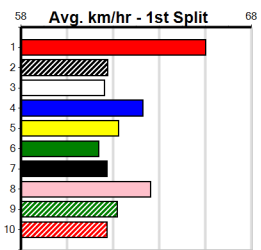

SPORTSBET FINAL

1
6:52PM

(VIC time)

Distance: 525m, Race Type: Maiden Final, Total Prizemoney: $8,785
1st: $5,900, 2nd: $1,820, 3rd: $915, 4th: $150

Watchdog Tips: ☐ ☐ ☐ ☐ ☐ Bet: ☐

1

COME TO PARTY [7]
BK Dog Jan-23 Sire: FERNANDO BALE Dam: IT'S MY PARTY
Owner(s): CHAMPAGNE PTN (SYN), S Smith, A Langton Trainer: Angela Langton (Anakie)
Winning Distances: < 300m (0) 300 - 399m (0) 400 - 499m (0) 500 - 599m (1) 600 - 699m (0) > 700m (0)
Winning Weights: 30.7(1)
1st (4) 30.7 525 MEP R1 17-Jul-24 30.52 29.78 2.75L ROMANI (30.70) Q/1111 SW 5.17 $5.60 MH

Box History

Bx	1st	2nd	3rd	4th	5th	6th	7th	8th
1								
2								
3								
4	1							
5								
6								
7								
8								

Prize Best $1900.00
Starts 30.52(4)-17/7/24
Trk/Dts 1-1-0-0
APM 1-1-0-0 1900

Last 3 wins NOT included above

2

PAW VELDRON (NSW)[7]
WBD Dog Jul-22 Sire: AUSSIE INFRARED Dam: DYNA PATTY
Owner(s): B Wheeler Trainer: Mark Delbridge (Balliang)
Winning Distances: < 300m (0) 300 - 399m (0) 400 - 499m (0) 500 - 599m (1) 600 - 699m (0) > 700m (0)
Winning Weights: 33.3(1)
2nd (2) 33.7 460 GEL R4 10-May-24 26.43 25.63 3.5L PAW LOU LOU (26.20) S/522 6.96 $2.50 M
5th (8) 33.7 450 BAL R2 15-May-24 25.88 24.79 2.75L AKELA MARTIAL (25.70) M/635 6.94 $4.00 M
6th (7) 33.5 400 GEL R1 21-Jun-24 23.58 22.41 9.50L SIR DODGE (22.93) S/66 8.86 $3.70 M
3rd (3) 33.4 450 BAL R1 26-Jun-24 25.79 25.03 1.5L ASTON BREEZE (25.68) S/653 6.90 $11.00 M
3rd (2) 33.1 515 SAP R4 01-Jul-24 30.34 29.44 3.5L PAW KRAMER (30.09) M/5222 5.26 $6.70 M
3rd (1) 33.4 525 MEP R1 10-Jul-24 30.75 30.00 1.75L TAPPET (30.63) M/4111 5.24 $12.20 M
1st (1) 33.3 525 MEP R3 17-Jul-24 30.63 29.78 0.25L REALITY PIE (30.65) M/1111 SW 5.30 $4.30 MH
2nd (7) 33.3 515 SAP R11 22-Jul-24 30.07 29.48 8.50L VAN WYCK (29.48) S/6222 5.26 $38.80 X67H

Box History

Bx	1st	2nd	3rd	4th	5th	6th	7th	8th
1	1							
2		1	1					
3			1					
4								
5								
6								
7		1			1			
8			1					

Prize Best $4840.00
Starts 30.63(1)-17/7/24
Trk/Dts 9-1-2-4
APM 2-1-0-1 4528

Last 3 wins NOT included above

3

PAW HELION (NSW)[M] *** SCRATCHED ***
BK Dog Jul-22 Sire: ALLEN DEED Dam: FANTA BALE
Owner(s): B Wheeler Trainer: Mark Delbridge (Balliang)
Winning Distances: < 300m (0) 300 - 399m (0) 400 - 499m (0) 500 - 599m (1) 600 - 699m (0) > 700m (0)
Winning Weights: 33.5(1)
3rd (7) 33.2 525 MEP R1 05-Jun-24 30.63 30.00 3.75L ISLE OF SKY (30.38) S/5533 5.47 $2.60 M
3rd (4) 33.1 525 MEP R2 12-Jun-24 30.65 29.89 1.75L REGAL BARRY (30.53) S/5333 5.40 $3.20 M
2nd (5) 33.3 525 MEP R1 19-Jun-24 30.35 30.06 0.75L PAW FLASH (30.30) M/3211 5.26 $3.10 M
3rd (8) 33.3 515 SAP R1 24-Jun-24 30.32 29.46 3.00L DAINTREE PISTOL (30.11) S/6333 5.42 $3.30 M
4th (8) 33.4 515 SAP R4 01-Jul-24 30.38 29.44 4.25L PAW KRAMER (30.09) S/7655 5.35 $8.50 M
2nd (3) 33.5 525 MEP R2 10-Jul-24 30.20 30.00 3.00L COLAC KID (30.00) M/3222 5.24 $4.60 M
3rd (3) 33.6 525 MEP R1 17-Jul-24 30.79 29.78 4.00L COME TO PARTY (30.52) M/5663 5.36 $2.60 MH
1st (8) 33.5 595 SAP R2 22-Jul-24 34.79 34.51 1.5L MISTY BLUE (34.89) S/3311 9.58 $4.30 RW

Box History

Bx	1st	2nd	3rd	4th	5th	6th	7th	8th
1								
2			2	1				
3		1	1					
4			1					
5		1						
6								
7			1					
8	1		1	1				

Prize Best $6040.00
Starts NBT
Trk/Dts 12-1-2-7
APM 6-0-2-4 5507

Last 3 wins NOT included above