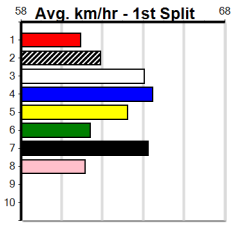

# CRAIG ALVIN CABINETS DAMSELS DASH

Distance: 510m, Race Type: Grade 5, Total Prizemoney: \$3,340  
1st: \$2,230, 2nd: \$690, 3rd: \$345, 4th: \$75

COLLINDA AIR (2) has been racing well in stronger company of late and she has the speed to lead throughout. LAKEVIEW DECEAH (1) has a good record here and she is drawn to be prominent from the outset. PEG (5) is more than capable.