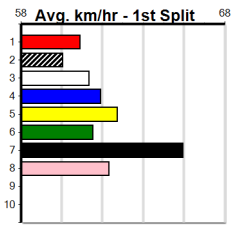

Sale

SPORTSBET SAME RACE MULTI

Distance: 435m, Race Type: Grade 5, Total Prizemoney: $2,925
1st: $1,950, 2nd: $600, 3rd: $300, 4th: $75

11

8:31PM

(VIC time)

DUNDEE FIDGET (5) is armed with good early burn and she will find this easier than her most recent racing. DR. HAROLD (1) was far from disgraced here last time and he is drawn to get all the breaks. DR. ZEPPELIN (2) won't be too far away.

Watchdog Tips:

5

1

2

8

Bet:

Win 5