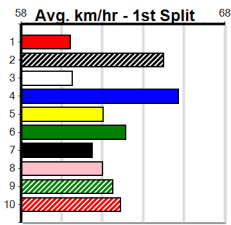

Sale

GRV VICBRED SERIES FINAL

Distance: 435m, Race Type: Mixed 6/7 Final, Total Prizemoney: $11,025
1st: $7,500, 2nd: $2,300, 3rd: $1,150, 4th: $75

4

6:03PM
(VIC time)

EXTREME AVENGER (4) was a dominant 24.62 winner here last time and she can light them up soon after box rise. ZIPPITY ZIPPIN' (8) has been brilliant in his two runs to date and he will be in the firing line throughout. HAMISH ROSE (1) can charge late

Watchdog Tips: 4 8 1 2 **Bet:** Win 4