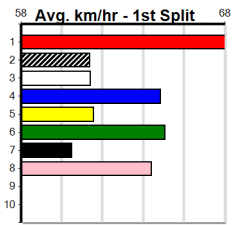

Sale

12

8:53PM

(VIC time)

SPORTSBET GREEN TICKS VETERANS (2)

Distance: 435m, Race Type: S/E Veteran, Total Prizemoney: $2,925
1st: $1,950, 2nd: $600, 3rd: $300, 4th: $75

Watchdog Tips:

6

8

3

5

Bet:

Win 6