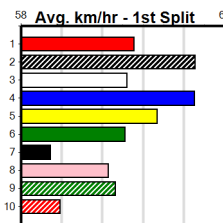

Sale

DEE CAVANAGH SKIN BEAUTY

Distance: 510m, Race Type: Grade 5, Total Prizemoney: $3,340

1st: $2,230, 2nd: $690, 3rd: $345, 4th: $75

6

6:45PM
(VIC time)

DUNDEE REBEL (2) is capable of leading or coming from off the pace in his races and he has the class edge. BLACK VIPER (1) is drawn to lead and he will set a cracking pace, while DR. JETHRO (8) could be the value runner.

Watchdog Tips:

2 1 8 4

Bet:

Win 2