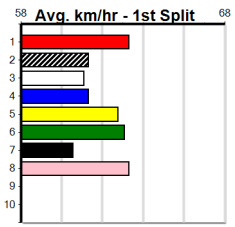

Sale

HODSON JOINERY

Distance: 435m, Race Type: Grade 5, Total Prizemoney: $2,925
1st: $1,950, 2nd: $600, 3rd: $300, 4th: $75

10

8:12PM

(VIC time)

DUNDEE DIXIE (5) was a slashing 25.87 Warragul winner recently and she should prove hard to reel in again. DR. DYLAN (2) is better than his past few runs and he will be strong in the closing stages. AUSSIE CAN FLY (3) owns a smart 24.66 PB here.

Watchdog Tips: **5** **2** **3** **7** **Bet:** **Box Quinella 2,3,5 ($10 for 333.33%)**