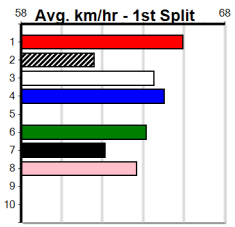

Sale

BRADLEY FACEBOOK SUPERSTAR

Distance: 435m, Race Type: Mixed 3/4, Total Prizemoney: $3,360
1st: $2,250, 2nd: $690, 3rd: $345, 4th: $75

8

7:30PM

(VIC time)

DR. QUEENIE (7) lit up the clock when scoring here last time and she will exit a similar draw tonight.
DR. MARSHAL (6) has a great record here and he will keep the pressure on from the outset.
SMOOTH CRIMINAL (1) is more than capable.

Watchdog Tips:

7

6

1

3

Bet:

Win 7