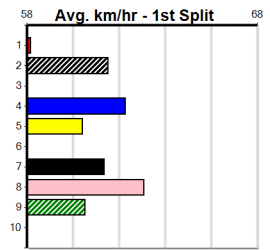

Sale
2
5:29PM
(VIC time)

NEWSXPRESS BAIRNSDALE

Distance: 435m, Race Type: Maiden, Total Prizemoney: $2,535
1st: $1,680, 2nd: $520, 3rd: $260, 4th: $75

SOMERTON JUNE (4) showed good early burn when placed here last time and she will continue to get stronger. GAZING COLLINDA (2) showed improvement last time and she can work into the mix mid race. DON'T THINK DO (6) is a well bred type.

Watchdog Tips: **4** **2** **6** **3** **Bet:** **Win 4**

1

KEY PILLARS [M] **Lacks early speed, likely to find bother, no** **$12.00**
BK Bitch Nov-22 Sire: BERNARDO Dam: UTOPIA
Owner(s): SEE THE DREAM (SYN), S Buccilli, B Buccilli Trainer: Kate Gorman (Tanjil South)
Winning Distances: < 300m (0) 300 - 399m (0) 400 - 499m (0) 500 - 599m (0) 600 - 699m (0) > 700m (0)
Winning Weights:
6th (3) 28.2 435 SLE R1 14-Jul-24 25.50 24.43 7.00L CHALUPA BATMAN (25.03) M/644 5.51 $49.40 M
3rd (8) 27.8 435 SLE R1 21-Jul-24 25.50 24.29 9.50L THORKILDSEN (24.86) S/833 5.61 $4.00 M
Last 3 wins NOT included above

Box History

Bx	1st	2nd	3rd	4th	5th	6th	7th	8th
1								
2								
3						1		
4								
5								
6								
7								
8			1					

Prize Best	$260.00
Starts	NBT
Trk/Dts	2-0-0-1
APM	2-0-0-1
	260

2

GAZING COLLINDA [M] **Showed improvement last time, main danger** **$4.80**
F Bitch May-22 Sire: ASTON DEE BEE Dam: AUDACIOUS BELL
Owner(s): S Tyler Trainer: Samuel Tyler (Boisdale)
Winning Distances: < 300m (0) 300 - 399m (0) 400 - 499m (0) 500 - 599m (0) 600 - 699m (0) > 700m (0)
Winning Weights:
3rd (1) 29.7 435 SLE R1 16-Jun-24 25.41 24.37 7.50L DAINTREE ASTER (24.88) M/444 5.39 $6.80 M
8th (3) 30.4 435 SLE R1 23-Jun-24 26.15 24.37 17.00 HE'S A ROCK (25.01) Q/178 5.26 $13.80 MH
5th (3) 30.9 435 SLE R1 30-Jun-24 25.81 24.46 15.00 PARUMBA DAWN (24.77) M/655 5.42 $4.90 M
6th (7) 31.1 435 SLE R1 07-Jul-24 26.73 24.39 23.00 REBEL THINKER (25.16) M/277 5.38 $12.40 M
5th (8) 30.8 435 SLE R1 14-Jul-24 25.33 24.43 4.50L CHALUPA BATMAN (25.03) S/455 5.46 $8.70 M
2nd (6) 30.7 435 SLE R2 24-Jul-24 25.10 24.44 1.25L MR. GROOVE (25.02) M/533 5.39 $3.10 M
Last 3 wins NOT included above

Box History

Bx	1st	2nd	3rd	4th	5th	6th	7th	8th
1			1					
2								
3						1		1
4								
5								
6		1						
7						1		
8					1			

Prize Best	$580.00
Starts	NBT
Trk/Dts	6-0-1-1
APM	6-0-1-1
	528

3

SHE'S OUR ART [M] **Grand dam was a superstar, watch betting** **$7.50**
BK Bitch Nov-22 Sire: SHIMA SHINE Dam: MISS MALFUNCTION
Owner(s): J Arter Trainer: Justin Bowman (Kilmany)
Winning Distances: < 300m (0) 300 - 399m (0) 400 - 499m (0) 500 - 599m (0) 600 - 699m (0) > 700m (0)
Winning Weights:
Last 3 wins NOT included above

Box History

Bx	1st	2nd	3rd	4th	5th	6th	7th	8th
1								
2								
3								
4								
5								
6								
7								
8								

Prize Best	$0
Starts	FSH
Trk/Dts	0-0-0-0
APM	0-0-0-0
	0

4

SOMERTON JUNE [M] **Showed good early burn last time, go close** **$3.60**
BK Bitch Dec-22 Sire: MY REDEEMER Dam: SOMERTON ROSE
Owner(s): M Delaney Trainer: Michael Delaney (Cobains)
Winning Distances: < 300m (0) 300 - 399m (0) 400 - 499m (0) 500 - 599m (0) 600 - 699m (0) > 700m (0)
Winning Weights:
4th (6) 23.7 435 SLE R1 19-Jun-24 25.45 24.41 7.00L COLLINDA LAW (24.97) M/244 5.37 $4.40 M
7th (5) 23.6 435 SLE R1 23-Jun-24 25.95 24.37 14.00 HE'S A ROCK (25.01) Q/467 5.28 $50.60 MH
5th (3) 23.7 435 SLE R1 26-Jun-24 25.67 24.20 9.50L CHECK IT OUT (25.01) M/335 5.44 $6.00 M
2nd (1) 23.6 435 SLE R1 21-Jul-24 24.96 24.29 1.5L THORKILDSEN (24.86) Q/112 5.30 $6.30 M
Last 3 wins NOT included above

Box History

Bx	1st	2nd	3rd	4th	5th	6th	7th	8th
1		1						
2								
3					1			
4								
5							1	
6					1			
7								
8								

Prize Best	$595.00
Starts	NBT
Trk/Dts	4-0-1-0
APM	4-0-1-0
	580