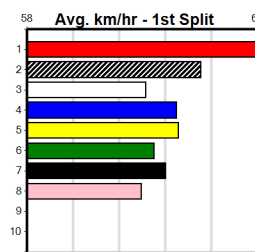

Sale

7

7:05PM

(VIC time)

KING HEATH FIRST NATIONAL REAL ESTATE

Distance: 435m, Race Type: Grade 5, Total Prizemoney: $2,925
1st: $1,950, 2nd: $600, 3rd: $300, 4th: $75

NEED A PILOT (2) owns a sizzling 24.32 PB here and he is armed with dynamic early speed.
RAPID HEART (7) can show early speed at times and he will test the two for most of the journey.
DR. ERICA (8) can run a cheeky race.

Watchdog Tips: **2** **7** **8** **1** **Bet:** Win 2

Form Box Wgt Dist Track Date Time BON Margin 1st/2nd (Time) PIR Checked Comment W/R Split 1 S/P Grade

ONE REASON (NSW)[5] Resuming, strong NSW form, must keep safe **$8.00**

RBD Dog Dec-21 Sire: WOW Dam: SHE ZIPPER Trainer: Brian Alford (Yarram)

Owner(s): B Alford

Winning Distances: < 300m (0) 300 - 399m (0) 400 - 499m (5) 500 - 599m (0) 600 - 699m (0) > 700m (0)

Winning Weights: 32.2(2) 32.3(2) 32.8(1)

2nd	3rd	4th	5th	6th	7th	8th
2nd (1) 32.5 400 MAT R7 01-Apr-24 22.67 22.27 2.50L TENNESSEE FRED (22.49) 133 133 5.40 $9.50 5						
1st (2) 32.8 400 MAT R4 04-Apr-24 22.68 22.46 3.5L ISABELA ROCKS (22.92) 231 231 5.40 $1.65 5H						
3rd (4) 32.7 400 MAT R9 11-Apr-24 23.06 22.32 7.00L TAP THE KEG (22.58) 25 25 5.32 $7.00 5F						
1st (1) 32.3 400 MAT R10 15-Apr-24 22.48 22.44 0.75L FABULOUS RYAN (22.53) 111 111 5.30 $3.10 5						
1st (2) 32.3 400 MAT R8 22-Apr-24 22.58 22.16 0.50L SPACE GIRL (22.61) 222 222 5.38 $1.40 5H						
3rd (2) 32.1 400 MAT R7 29-Apr-24 22.73 22.39 2.25L SHE'S A BUMPY (22.56) 121 121 5.32 $8.00 5F						
4th (4) 32.3 400 MAT R8 09-May-24 22.97 22.34 7.00L GOOD PUB FEED (22.49) 234 234 5.36 $6.00 X45						
8th (3) 32.3 515 GAR R10 25-May-24 30.68 29.79 11.00L MISS LOUELLA (29.91) 7655 7655 5.16 $7.50 5						

Last 3 wins NOT included above

1st	2nd	3rd	4th	5th	6th	7th	8th
1st (1) 32.2 400 GAR R1 15-Nov-23 22.79 22.70 5.50L GRINCH (23.15) 11 11 11.02 $1.20 M							
1st (3) 32.2 400 GAR R8 22-Nov-23 23.15 22.68 4.50L WHAT CAN DO (23.47) 11 11 11.37 $1.85 5							

Box	1st	2nd	3rd	4th	5th	6th	7th	8th
1	2	1			2			
2	2	1	1					
3	1			1				1
4			1	1				
5		1						1
6								
7								
8					1			

Prize	Best	Starts	Trk/Dts	APM
		$8900.00	FSH	
			16-5-2-2	
			0-0-0-0	
				4084