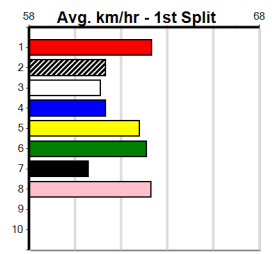

Sale
10
8:12PM
(VIC time)

HODSON JOINERY

Distance: 435m, Race Type: Grade 5, Total Prizemoney: $2,925
1st: $1,950, 2nd: $600, 3rd: $300, 4th: $75

DUNDEE DIXIE (5) was a slashing 25.87 Warragul winner recently and she should prove hard to reel in again. DR. DYLAN (2) is better than his past few runs and he will be strong in the closing stages. AUSSIE CAN FLY (3) owns a smart 24.66 PB here.

Watchdog Tips: **5** **2** **3** **7** **Bet:** Box Quinella 2,3,5 ($10 for 333.33%)

1

SASSY SWAN [5] Needs to lead, flat patch mid race, tough ask **$8.00**
BK Bitch Jun-21 Sire: FERNANDO BALE Dam: FEARLESS SWAN Trainer: Chloe Bowman (Kilmany)
Owner(s): J Bowman
Winning Distances: < 300m (0) 300 - 399m (6) 400 - 499m (2) 500 - 599m (0) 600 - 699m (0) > 700m (0)
Winning Weights: 25.2(1) 25.3(1) 26.0(1) 26.2(2) 26.3(1) 26.6(1) 26.7(1)

Box	1st	2nd	3rd	4th	5th	6th	7th	8th
1	1	3	2	3	3	4	1	
2	1	1	1	1	2	1		
3	1	1	3	1	1	2		
4		1		2	1	1	1	
5		2	3	2		4		1
6	2	1	2		2	1	1	
7	2	2			1	1	1	
8	2	2	1		3	1		2

Prize Best Starts Trk/Dts APM: $21240.63, 24.71(6)-28/4/24, 77-8-13-12, 11-1-2-1, 6232

2

DR. DYLAN [5] Better than form, can charge late, danger **$6.50**
BK Dog Mar-21 Sire: ASTON KIMETTO Dam: TANSY Trainer: William McMahon (Darriman)
Owner(s): DOCTORS KENNELS (SYN), J McMahon, J Gill
Winning Distances: < 300m (0) 300 - 399m (1) 400 - 499m (3) 500 - 599m (0) 600 - 699m (0) > 700m (0)
Winning Weights: 32.4(1) 32.5(2) 32.6(1)

Box	1st	2nd	3rd	4th	5th	6th	7th	8th
1			2					1
2		1						
3	1		1	3	1	1		
4	2	1		1	1			
5					2	1		
6					1			
7	1	2				1		
8						1		

Prize Best Starts Trk/Dts APM: $14133.57, 24.96(7)-7/1/24, 25-4-4-3, 15-1-4-2, 3482

3

AUSSIE CAN FLY [5] Handy PB here, good muster, can threaten **$4.80**
BK Dog Jul-21 Sire: AUSSIE INFRARED Dam: SHE WIGGLES Trainer: Peter McKenzie (Tinamba)
Owner(s): P McKenzie
Winning Distances: < 300m (0) 300 - 399m (3) 400 - 499m (3) 500 - 599m (0) 600 - 699m (0) > 700m (0)
Winning Weights: 30.0(1) 30.2(1) 30.9(2) 31.8(1) 32.1(1)

Box	1st	2nd	3rd	4th	5th	6th	7th	8th
1								
2		1						
3	1		1	3	1	1		
4	1	3		2	1	1	2	
5	2	1		1	1		3	
6	2		2	1		2		
7		1						1 1
8	1		2	2				

Prize Best Starts Trk/Dts APM: $21305.00, 24.66(5)-15/10/23, 47-6-8-5, 19-1-3-4, 5542

4

ARLUNYA [5] Struggles here but has talent, place claims **$10.00**
LTBD Dog May-21 Sire: SENNACHIE Dam: BELLA EDITION Trainer: Susan Northway (Heyfield)
Owner(s): J Berryman
Winning Distances: < 300m (0) 300 - 399m (6) 400 - 499m (1) 500 - 599m (0) 600 - 699m (0) > 700m (0)
Winning Weights: 35.5(1) 35.9(1) 37.4(2) 37.5(2) 37.7(1)

Box	1st	2nd	3rd	4th	5th	6th	7th	8th
1	2							
2	2	1	1	2				
3	2	1	1	2	1	1		
4		1	2	3	1	1		
5	1						1	1
6		1	1					1
7		1	1	2	1			
8			4	1				

Prize Best Starts Trk/Dts APM: $15770.00, NBT, 42-7-5-9, 13-0-0-4, 4538

5

DUNDEE DIXIE [5] Slashing 25.87 Warragul winner, take catching **$3.20**
LTF Bitch Nov-21 Sire: AUSSIE INFRARED Dam: DUNDEE CALYPSO Trainer: Geoffrey Scott-smith (Pakenham)
Owner(s): G Scott-smith
Winning Distances: < 300m (0) 300 - 399m (0) 400 - 499m (3) 500 - 599m (0) 600 - 699m (0) > 700m (0)
Winning Weights: 28.1(1) 28.4(1) 28.9(1)

Box	1st	2nd	3rd	4th	5th	6th	7th	8th
1								
2		1						
3					1			
4					2	1		
5								
6	1							
7	1		1			1		1
8	1	1		1		1		

Prize Best Starts Trk/Dts APM: $10445.00, NBT, 17-3-2-1, 3-0-1-0, 4666