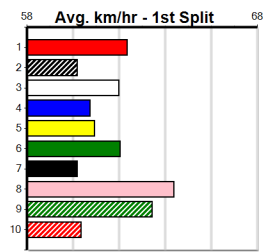

Sale
3
5:47PM
(VIC time)

R&K BILL'S PAINTING

Distance: 435m, Race Type: Mixed 6/7, Total Prizemoney: $2,925
1st: $1,950, 2nd: $600, 3rd: $300, 4th: $75

CUFF MODEL (7) has been placed in two of three since moving to Victoria and he can work into the mix mid race. ZIPPING POITIER (8) was a strong 23.13 debut winner at Geelong and he should get a nice cart across. COLLINDA LAW (6) has solid claims

Watchdog Tips: **7** **8** **6** **5** **Bet:** Box Quinella 6,7,8 ($10 for 333.33%)

Form Box Wgt Dist Track Date Time BON Margin 1st/2nd (Time) PIR Checked Comment W/R Split 1 S/P Grade

1

LITTLE MEG [6] Down on confidence, handy PB here, place **$4.60**
BD Bitch May-22 Sire: MY REDEEMER Dam: PLEACH Trainer: Billy Stockdale (Fulham)
Owner(s): B Stockdale
Winning Distances: < 300m (0) 300 - 399m (0) 400 - 499m (2) 500 - 599m (0) 600 - 699m (0) > 700m (0)
Winning Weights: 24.9(1) 25.0(1)

2nd (3)	24.8	400	WGL	R10	21-May-24	23.01	22.56	2.25L HIGH END CASH (22.86)	M/22	. . . . .	8.59	$6.20	X67
2nd (6)	24.7	435	SLE	R3	26-May-24	24.65	24.46	2.00L TOUGH TAZ (24.52)	M/222	. . . . .	5.30	$3.50	X67
1st (7)	24.9	450	TRA	R4	31-May-24	25.74	24.90	0.75L HAMISH ROSE (25.78)	M/212	. . . . .	6.84	$1.20	X67H
4th (7)	25.0	450	TRA	R5	07-Jun-24	25.86	24.92	10.00 FOR PETE'S SAKE (25.17)	M/554	. . . . .	6.91	$5.70	X67F
3rd (6)	24.9	400	WGL	R9	11-Jun-24	23.31	22.72	3.25L UNSURPASSED (23.09)	M/57	. . . . W	8.53	$3.40	X67
8th (3)	25.0	435	SLE	R3	16-Jun-24	25.61	24.37	12.00 LOSE MY MIND (24.83)	M/788	. . . . .	5.48	$5.70	6G
7th (1)	24.7	460	WGL	R4	25-Jun-24	26.60	25.61	11.00 DUNDEE DIXIE (25.87)	M/888	. . . . .	6.78	$9.70	X67
2nd (4)	24.9	435	SLE	R10	24-Jul-24	25.07	24.44	0.75L DR. NARNIA (25.03)	M/533	. . . . .	5.46	$3.30	6G

Last 3 wins NOT included above

1st (3)	25.0	435	SLE	R2	08-May-24	24.65	24.32	5.50L PEN TO PAPER (25.03)	Q/111	. . . . .	5.28	$2.00	M

Box History

Bx	1st	2nd	3rd	4th	5th	6th	7th	8th
1								1
2								
3	1	1						1
4		1						
5							1	
6		1	1					
7	1			1				
8								

Prize Best Starts Trk/Dts APM $5525.00 24.65(3)-8/5/24 10-2-3-1 5-1-2-0 4028

2

VIENNA GOLD [7] Lack of early pace is a worry, prefer to watch **$12.00**
RF Bitch May-21 Sire: SENNACHIE Dam: BELLA EDITION Trainer: Susan Northway (Heyfield)
Owner(s): S Northway
Winning Distances: < 300m (0) 300 - 399m (1) 400 - 499m (0) 500 - 599m (0) 600 - 699m (0) > 700m (0)
Winning Weights: 31.1(1)

4th (7)	32.0	435	SLE	R4	08-May-24	25.20	24.32	6.00L DAINTREE CHIEF (24.79)	M/456	. . . . .	5.36	$9.00	7
4th (5)	31.4	350	TRA	R3	20-May-24	20.23	19.98	3.00L SPEEDY PAM (20.02)	S/75	. . . . .	7.02	$2.00	T3-RW
4th (4)	31.0	435	SLE	R4	19-Jun-24	25.12	24.41	2.75L DR. LETTIE (24.94)	M/436	. . . . .	5.39	$10.10	X67
2nd (6)	31.4	435	SLE	R2	26-Jun-24	24.74	24.20	2.50L PAW MANNY (24.57)	M/732	. . . . .	5.57	$9.10	7
6th (4)	31.6	435	SLE	R2	03-Jul-24	25.45	24.41	7.00L PAW LOUIS (24.97)	M/677	. . . . .	5.49	$4.20	7
6th (2)	31.6	395	TRA	R2	12-Jul-24	22.50	22.16	4.50L PAW YONDER (22.19)	M/744	. . . . .	3.98	$8.90	X67H
2nd (5)	31.6	435	SLE	R4	17-Jul-24	24.99	24.54	1.25L SNOWFEST (24.91)	M/322	. . . . .	5.40	$5.90	7
4th (5)	31.6	435	SLE	R9	24-Jul-24	24.98	24.44	3.25L PAW HUNTER (24.77)	S/755	. . . . .	5.50	$6.10	X67

Last 3 wins NOT included above

1st (7)	31.1	350	TRA	R1	01-Mar-24	20.06	19.72	2.75L PRINCESS BARONA (20.25)	Q/21	. . . . .	6.68	$14.00	M

Box History

Bx	1st	2nd	3rd	4th	5th	6th	7th	8th
1								
2						1		
3								
4				2		1		
5		1		2				
6		1						
7	1			1				
8								

Prize Best Starts Trk/Dts APM $3205.00 NBT 10-1-2-0 6-0-2-0 2102