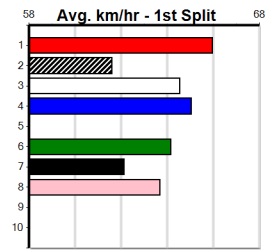

DR. QUEENIE (7) lit up the clock when scoring here last time and she will exit a similar draw tonight.
DR. MARSHAL (6) has a great record here and he will keep the pressure on from the outset.
SMOOTH CRIMINAL (1) is more than capable.