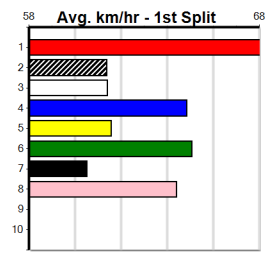

Sale
12
8:53PM
(VIC time)

SPORTSBET GREEN TICKS VETERANS (200+)

Distance: 435m, Race Type: S/E Veteran, Total Prizemoney: $2,925
1st: $1,950, 2nd: $600, 3rd: $300, 4th: $75

SMOKIN' ZAG (6) is one of the most reliable beginners in work and he should turn for home with a nice break. JEBEDIAH (8) is a prolific winner and he will get plenty of room early on. DR. ANGELO (3) can show good early speed at times.

Watchdog Tips: **6** **8** **3** **5** **Bet:** Win 6

Form Box	Wgt	Dist	Track	Date	Time	BON	Margin	1st/2nd (Time)	PIR	Checked	Comment	WR	Split 1	S/P	Grade	
1																
REAR VIEW MIRROR [5]	Class act but prefer up the straight, place										$10.00					
BD	Dog			Mar-19												
				Sire: BERNARDO							Dam: TYRA GISELLE					
Owner(s): R Wagenaar												Trainer: Rowan Wagenaar (Langwarrin)				
Winning Distances: < 300m (0) 300 - 399m (18) 400 - 499m (5) 500 - 599m (6) 600 - 699m (0) > 700m (0)																
Winning Weights: 34.0(1) 34.1(1) 34.2(2) 34.3(3) 34.4(1) 34.5(1) 34.6(1) 34.7(1) 34.8(3) 34.9(3) 35.0(3) 35.1(3) 35.2(2)																
2nd	(1)	35.4	350	HVL	R6	17-May-24	19.46	19.45	0.10L	BEAR LEE BANDIT (19.45)	M/2			6.58	$5.30 T3-5	
2nd	(1)	35.4	350	HVL	R5	26-May-24	19.42	18.89	1.75L	BEAR LEE BANDIT (19.30)	M/6			6.65	$5.90 5	
2nd	(6)	35.6	350	HVL	R7	02-Jun-24	19.80	19.24	1.5L	RUMOUR CONFIRMED	M/3		V14	6.65	$1.60 5	
6th	(4)	35.4	350	HVL	R7	16-Jun-24	19.71	19.07	3.75L	ZIPPING OLAF (19.45)	M/5			6.73	$6.20 5	
1st	(6)	35.1	350	HVL	R7	21-Jun-24	19.61	19.54	1.00L	ASTON MICHIGAN (19.66)	M/2		SW	6.70	$3.30 T3-5	
1st	(1)	35.3	350	HVL	R9	07-Jul-24	19.64	19.16	0.25L	DO THAT EASY (19.65)	M/1			6.55	$9.10 5	
5th	(7)	35.3	350	HVL	R8	14-Jul-24	19.73	19.35	5.50L	WILD ALICE (19.35)	M/6			6.70	$63.60 FFA	
6th	(6)	35.6	350	HVL	R10	21-Jul-24	19.48	19.12	3.5L	BEAR LEE BANDIT (19.25)	M/5			6.64	$18.40 VET	
Last 3 wins NOT included above																
1st	(7)	35.0	350	HVL	R8	10-Nov-23	19.31	19.26	2.50L	CROWDZA SMILING (19.48)	M/2			6.58	$3.10 T3-5	
1st	(8)	35.3	350	HVL	R8	19-Jan-24	19.69	19.66	0.50L	WANDANA LAD (19.73)	M/2			6.62	$1.60 T3-5	
1st	(7)	35.2	350	HVL	R8	16-Feb-24	19.44	19.44	1.00L	TOMMY'S HITMAN (19.49)	M/3			6.61	$4.70 T3-5	

Box History								
Bx	1st	2nd	3rd	4th	5th	6th	7th	8th
1	4	5	2	1	1		1	
2	5	3	4	3	1	2	1	
3	4	1	2	2	5	1	1	
4	3	4	4	5	3	2		
5	1	5	1	3	2	2	1	
6	3	7	2	1	6	2	1	3
7	5	2	4	3	2	3		
8	4	1	2	3	2	1	4	
Prize Best Starts 2-0-0-0								
Trk/Dts APM 6779