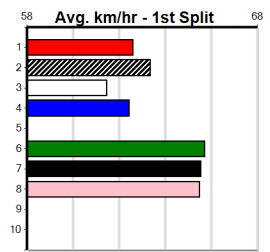

PART TIME PETER DAMSELS DASH

Distance: 510m, Race Type: Grade 5, Total Prizemoney: $3,340
1st: $2,230, 2nd: $690, 3rd: $345, 4th: $75

ASTON GOZO (2) was a top 23.93 Bendigo winner in June and she can atone for her luckless runs since. FAIRTRADE MARJEN (7) has class on her side and she can show good early burn in her races. DR. FARRAH (1) has the good draw.

Watchdog Tips: **2 7 1 8 Bet:** **Win 2**

Form Box	Wgt	Dist	Track	Date	Time	BON	Margin	1st/2nd (Time)	PIR	Checked	Comment	WR	Split 1	S/P	Grade	
1	DR. FARRAH [5] Drawn to be on the pace throughout, threat $4.60															
	BK Bitch				Jan-22				Sire: BERNARDO				Dam: SWEET DEMI			
	Owner(s): DOCTORS KENNELS (SYN), J McMahon, J Gill															
	Trainer: Kimberley McMahon (Darriman)															
	Winning Distances: < 300m (0) 300 - 399m (4) 400 - 499m (3) 500 - 599m (0) 600 - 699m (0) > 700m (0)															
	Winning Weights: 23.2(1) 23.8(2) 24.0(1) 24.2(1) 24.6(1) 25.4(1)															
	7th (2)	24.4	435	SLE	R3	19-May-24	25.00	24.45	7.00L SURF'S UP (24.54)	M/124				5.26	$8.50	RWF
	1st (1)	25.4	350	TRA	R10	12-Jun-24	19.75	19.75	1.25L DAINTREE DAZZLER (19.83)	M/22				6.52	$6.20	X45
	5th (1)	24.8	435	SLE	R6	23-Jun-24	25.01	24.37	9.50L MY NEO (24.37)	M/455				5.32	$28.60	FFA
	3rd (6)	24.7	435	SLE	R4	03-Jul-24	24.84	24.41	5.50L MYALL SANDY (24.45)	M/553				5.29	$12.00	5
1st (4)	24.6	435	SLE	R5	07-Jul-24	24.54	24.39	1.75L AKINA LAD (24.65)	M/111				5.24	$2.20	5H	
3rd (5)	24.5	435	SLE	R6	14-Jul-24	24.74	24.43	3.25L CANYA NITRATE (24.52)	M/353				5.37	$18.00	5F	
5th (1)	24.6	435	SLE	R6	17-Jul-24	24.90	24.54	5.50L NAVARINO (24.54)	M/667				5.30	$10.50	X34	
5th (6)	24.0	435	SLE	R7	21-Jul-24	24.63	24.29	3.5L SKINNY OLIVE (24.39)	M/787				5.55	$37.90	FFA	
Last 3 wins NOT included above																
1st (1)	23.8	395	TRA	R2	08-Mar-24	22.09	21.83	3.5L VONNIE LEE (22.33)	M/411				3.84	$3.50	X67	
1st (2)	24.0	395	TRA	R12	01-May-24	22.01	21.88	0.75L MYALL PRAWN (22.05)	M/211		SW		3.79	$2.30	5NP	
1st (1)	24.2	435	SLE	R4	12-May-24	24.67	24.08	3.75L SODA HAWK (24.92)	M/111				5.32	$5.20	RWH	
2	ASTON GOZO [5] Explodes soon after box rise, hard to reel in $2.60															
	BKW Bitch				May-22				Sire: ASTON DEE BEE				Dam: ASTON GWEN			
	Owner(s): R Borda															
	Trainer: Robert Pallotta (Ripplebrook)															
	Winning Distances: < 300m (0) 300 - 399m (1) 400 - 499m (5) 500 - 599m (1) 600 - 699m (0) > 700m (0)															
	Winning Weights: 28.5(1) 28.8(1) 28.9(2) 29.0(1) 29.4(2)															
	5th (7)	28.5	510	SLE	R7	19-May-24	29.10	28.53	5.50L AYL A ROSE (28.73)	S/766				9.42	$4.60	5H
	3rd (5)	28.9	400	WGL	R10	28-May-24	22.93	22.34	6.50L NEED A PILOT (22.49)	M/75				8.82	$18.20	X45
	1st (2)	29.0	460	WGL	R2	06-Jun-24	25.91	25.66	0.05L MAIA (25.92)	M/222		SW		6.59	$4.50	SH
	2nd (1)	28.3	450	SHP	R3	15-Jun-24	25.41	24.94	1.5L POWER PAWS (25.32)	M/332				6.70	$9.60	GL
1st (7)	28.9	425	BEN	R7	30-Jun-24	23.93	23.61	0.50L GREEN FLASH (23.96)	M/542		SW		6.64	$6.50	SH	
4th (3)	28.7	425	BEN	R7	05-Jul-24	24.39	23.75	4.50L GREEN FLASH (24.09)	M/656				6.66	$16.80	GL	
4th (3)	28.8	500	BEN	R8	12-Jul-24	28.76	28.18	8.50L VERDI (28.18)	M/764				6.83	$7.60	X45	
6th (6)	29.1	500	BEN	R8	19-Jul-24	29.67	28.44	11.00L JED'S MEMORY (28.90)	M/776				7.50	$15.10	5	
Last 3 wins NOT included above																
1st (6)	29.4	460	WGL	R7	28-Mar-24	25.74	25.74	7.00L SMOOTH RANGER (26.22)	M/111				6.51	$2.40	T3-6	
1st (1)	29.4	515	SAP	R9	07-Apr-24	29.78	29.34	2.00L CYCLONE POPPY (29.91)	Q/1111		SW		5.04	$1.90	RW	
1st (2)	28.5	460	WGL	R7	14-May-24	26.36	25.86	0.75L MAIA (26.40)	M/764		SW		6.82	$3.50	5	
3	DR. LETTIE [5] Steady record here, may get crowded early, no $12.00															
	F Bitch				Jul-21				Sire: HOOKED ON SCOTCH				Dam: DR. ABBIE			
	Owner(s): DOCTORS KENNELS (SYN), J McMahon, J Gill															
	Trainer: Judith McMahon (Darriman)															
	Winning Distances: < 300m (0) 300 - 399m (1) 400 - 499m (2) 500 - 599m (1) 600 - 699m (0) > 700m (0)															
	Winning Weights: 26.2(2) 26.7(1) 27.1(1)															
	1st (1)	27.1	435	SLE	R4	19-Jun-24	24.94	24.41	0.10L POPPY'S PAL (24.95)	M/344				5.38	$4.40	X67
	1st (5)	26.7	435	SLE	R3	23-Jun-24	24.78	24.37	1.00L ROYAL PRIDE (24.84)	M/453				5.41	$5.50	X67
	5th (7)	26.7	435	SLE	R10	30-Jun-24	24.94	24.46	2.25L ROBBIE LEE ROSE (24.80)	M/656				5.53	$5.30	5
	4th (6)	26.4	510	SLE	R8	03-Jul-24	29.18	28.97	3.00L HIGH EMOTION (28.97)	M/676				9.63	$29.20	X45