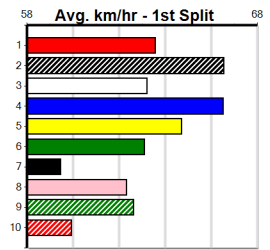

Sale
6
6:45PM

(VIC time)

DEE CAVANAGH SKIN BEAUTY

Distance: 510m, Race Type: Grade 5, Total Prizemoney: $3,340
1st: $2,230, 2nd: $690, 3rd: $345, 4th: $75

DUNDEE REBEL (2) is capable of leading or coming from off the pace in his races and he has the class edge. BLACK VIPER (1) is drawn to lead and he will set a cracking pace, while DR. JETHRO (8) could be the value runner.

Watchdog Tips: 2 1 8 4 Bet: Win 2

Form Box	Wgt	Dist	Track	Date	Time	BON	Margin	1st/2nd (Time)	PIR	Checked	Comment	WR	Split 1	S/P	Grade	
1																
BLACK VIPER [5]																
BK	Dog	Jun-21				Sire: ASTON DEE BEE	Dam: LADY PANDORA								$3.40	
Owner(s): D Peckham																
Winning Distances: < 300m (0) 300 - 399m (3) 400 - 499m (11) 500 - 599m (1) 600 - 699m (0) > 700m (0)																
Winning Weights: 32.7(1) 33.0(1) 33.1(2) 33.4(2) 33.5(5) 33.6(3) 33.9(1)																
1st	(6)	33.1	435	SLE	R10	02-Jun-24	24.37	24.37	3.00L	ROCKET BALE (24.57)	M/411			5.46	$3.50 5	
1st	(8)	33.5	435	SLE	R8	05-Jun-24	24.57	24.37	0.25L	CANYA CHARISMA (24.59)	S/622			5.38	$2.90 FFA	
1st	(6)	33.6	400	WGL	R10	18-Jun-24	22.62	22.54	2.75L	SMOOTH CRIMINAL (22.80)	Q/11		SW	8.28	$3.00 5	
F	(3)	33.5	435	SLE	R6	23-Jun-24	0.00	24.37		MY NEO (24.37)	M/7		V10	5.41	$8.10 FFA	
1st	(6)	33.4	390	BAL	R11	03-Jul-24	22.02	22.02	3.75L	DANE MULLANE (22.27)	M/31			8.43	$4.20 5H	
2nd	(1)	33.3	390	BAL	R10	10-Jul-24	22.25	21.82	0.50L	WHERE'S WALTER (22.24)	M/32			8.55	$2.30 5F	
3rd	(1)	33.6	400	WGL	R5	16-Jul-24	22.86	22.77	0.75L	VALENCIA JIM (22.83)	M/43			8.43	$2.20 X45	
3rd	(7)	33.6	400	WGL	R11	23-Jul-24	22.58	22.43	2.00L	LIGHTNING JEWEL (22.44)	M/44			8.45	$7.20 FFA	
Last 3 wins NOT included above																
1st	(4)	33.5	500	TRA	R8	09-Feb-24	27.63	27.63	2.50L	TWO BOO HOOK (27.79)	M/111			9.01	$2.50 5	
1st	(2)	33.9	455	MBR	R3	23-Feb-24	25.84	25.84	0.25L	VICTORY CLUB (25.86)	0		SAMP	8.13	$1.60 5	
1st	(4)	33.5	395	TRA	R5	01-May-24	21.88	21.88	1.5L	DR. UNITED (21.98)	M/422		SW	3.81	$6.20 X45	

Box History

Bx	1st	2nd	3rd	4th	5th	6th	7th	8th
1	1	2	5		2			
2	4	1	1		1			
3		2	1					
4	3		2	1	1	3		
5	1	1						1
6	5	1	2		1			
7			1	2		2	1	
8	1	1			1			

Prize Best Starts Trk/Dts APM $44930.00 FSTD 53-15-8-11 0-0-0-0 16410