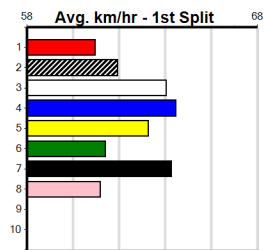

Sale

5

6:22PM

(VIC time)

CRAIG ALVIN CABINETS DAMSELS DASH

Distance: 510m, Race Type: Grade 5, Total Prizemoney: $3,340
1st: $2,230, 2nd: $690, 3rd: $345, 4th: $75

COLLINDA AIR (2) has been racing well in stronger company of late and she has the speed to lead throughout. LAKEVIEW DECEAH (1) has a good record here and she is drawn to be prominent from the outset. PEG (5) is more than capable.

Watchdog Tips: 2 1 5 3 **Bet:** Win 2

1

LAKEVIEW DECEAH [5] **$3.40**
WF Bitch **Feb-22** **Good record here, early speed, main danger**
Owner(s): Lakeview kennels (SYN), L Whelan, M Whelan, P Whelan **Sire: FERNANDO BALE Dam: LAKEVIEW MAISEY**
Winning Distances: < 300m (0) 300 - 399m (1) 400 - 499m (0) 500 - 599m (3) 600 - 699m (0) > 700m (0) **Trainer: Luke Whelan (Metung)**
Winning Weights: 26.6(1) 27.1(1) 27.4(2)

Box	1st	2nd	3rd	4th	5th	6th	7th	8th
1								
2								
3	1							
4								
5	1							
6	1							
7								
8	1							

Prize Best Starts Trk/Dts APM: $8820.00, 29.00(8)-23/6/24, 14-4-0-1, 9-3-0-0, 7121

2

COLLINDA AIR [5] **$3.60**
BK Bitch **Sep-21** **Drops in class, getting stronger, go close**
Owner(s): S Tyler **Sire: BERNARDO Dam: AUDACIOUS BELL**
Winning Distances: < 300m (0) 300 - 399m (0) 400 - 499m (3) 500 - 599m (0) 600 - 699m (0) > 700m (0) **Trainer: Samuel Tyler (Boisdale)**
Winning Weights: 27.4(2) 27.7(1)

Box	1st	2nd	3rd	4th	5th	6th	7th	8th
1								
2	1							
3	1							
4	1							
5	1							
6								
7								
8								

Prize Best Starts Trk/Dts APM: $6615.00, NBT, 25-3-3-5, 7-0-1-2, 4116

3

JENNA [5] **$9.00**
BK Bitch **Jul-20** **Rises in distance but is getting stronger, respect**
Owner(s): J Gill **Sire: AUSSIE INFRARED Dam: MIRIAM**
Winning Distances: < 300m (0) 300 - 399m (1) 400 - 499m (4) 500 - 599m (0) 600 - 699m (0) > 700m (0) **Trainer: Jennifer Gill (Darriman)**
Winning Weights: 28.4(2) 28.7(1) 29.6(1) 31.0(1)

Box	1st	2nd	3rd	4th	5th	6th	7th	8th
1	2	1						
2	2	1						
3	1							
4								
5								
6	1	2						
7	1	2						
8	1	1						

Prize Best Starts Trk/Dts APM: $13825.00, FSTD, 45-5-9-5, 0-0-0-0, 4233

4

WHISKY NINJA [5] **$8.00**
BK Bitch **Apr-21** **Solid record here but down on best form, place**
Owner(s): Darcy and Jim's syndicate (SYN), D Simpson, J Feltis **Sire: HOOKED ON SCOTCH Dam: TINDERELLA**
Winning Distances: < 300m (0) 300 - 399m (2) 400 - 499m (12) 500 - 599m (0) 600 - 699m (0) > 700m (0) **Trainer: Cindy Fulford (Maffra)**
Winning Weights: 28.4(1) 28.7(1) 29.1(1) 29.2(1) 29.3(1) 29.4(1) 29.9(1) 30.0(1) 30.6(2) 30.8(1) 31.0(1) 31.1(1) 31.7(1)

Box	1st	2nd	3rd	4th	5th	6th	7th	8th
1	6							
2	1							
3	1	2						
4	2	1	2					
5	1							
6	3	1	3	2				
7	1	1						
8	2	2	1	5				

Prize Best Starts Trk/Dts APM: $29100.00, NBT, 83-14-6-12, 7-0-1-3, 4991

5

PEG [5] **$7.50**
BK Bitch **Jul-21** **Solidly placed in her past two, can threaten**
Owner(s): B Stockdale **Sire: BERNARDO Dam: TRISCAY**
Winning Distances: < 300m (0) 300 - 399m (0) 400 - 499m (1) 500 - 599m (2) 600 - 699m (0) > 700m (0) **Trainer: Billy Stockdale (Fulham)**
Winning Weights: 26.5(1) 26.6(2)

Box	1st	2nd	3rd	4th	5th	6th	7th	8th
1								
2								
3	1							
4	2							
5								
6								
7								
8								

Prize Best Starts Trk/Dts APM: $7380.00, 29.04(3)-26/5/24, 17-3-1-3, 7-1-1-2, 5029