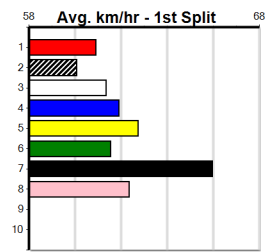

SPORTSBET SAME RACE MULTI

Distance: 435m, Race Type: Grade 5, Total Prizemoney: $2,925
1st: $1,950, 2nd: $600, 3rd: $300, 4th: $75

DUNDEE FIDGET (5) is armed with good early burn and she will find this easier than her most recent racing. DR. HAROLD (1) was far from disgraced here last time and he is drawn to get all the breaks. DR. ZEPPELIN (2) won't be too far away.

Watchdog Tips: **5** **1** **2** **8** **Bet:** Win 5

Form Box	Wgt	Dist	Track	Date	Time	BON	Margin	1st/2nd (Time)	PIR	Checked	Comment	WR	Split 1	S/P	Grade

DR. HAROLD [5] **Impressive last time, well drawn, danger** **$5.00**

BK Dog Feb-21 Sire: BERNARDO Dam: BEATRICE Trainer: Kimberley McMahon (Darriman)

Owner(s): DOCTORS KENNELS (SYN), J McMahon, J Gill
Winning Distances: < 300m (0) 300 - 399m (3) 400 - 499m (1) 500 - 599m (0) 600 - 699m (0) > 700m (0)

Winning Weights: 30.4(1) 31.2(1) 31.3(1) 31.5(1)

5th (3)	32.2	435	SLE	R5	05-Jun-24	25.08	24.37	7.00L BLUEY LA LA (24.60)	M/655				5.39	$8.10	5
5th (2)	32.3	435	SLE	R11	09-Jun-24	25.21	24.34	8.00L DR. BENEDICT (24.66)	M/555				5.41	$8.60	5
7th (2)	32.6	435	SLE	R11	16-Jun-24	25.25	24.37	13.00 SODA FRANK (24.37)	S/788				5.45	$33.30	5
4th (7)	32.3	435	SLE	R9	03-Jul-24	25.01	24.41	6.00L VELUZA BALE (24.62)	M/456				5.33	$14.50	5
5th (1)	32.3	435	SLE	R3	07-Jul-24	25.01	24.39	9.00L DR. MARSHAL (24.39)	M/355				5.37	$47.20	5H
7th (4)	32.5	395	TRA	R5	12-Jul-24	22.62	22.16	7.00L HIGH END CASH (22.16)	S/777				3.88	$56.30	X34
5th (1)	32.7	435	SLE	R10	14-Jul-24	25.30	24.43	7.50L RABADA (24.81)	M/555				5.48	$6.50	5
2nd (7)	32.4	435	SLE	R11	24-Jul-24	24.87	24.44	0.75L LINDENOW GRACE (24.83)	S/734				5.53	$3.80	5

Last 3 wins NOT included above

1st (8)	31.2	300	HVL	R1	28-Jan-24	16.98	16.50	1.25L HE'S SO TOUGH (17.06)	M/7				4.01	$3.50	X67
1st (2)	31.3	450	TRA	R6	09-Feb-24	25.07	24.94	1.00L BON ROSE (25.13)	M/211				6.74	$6.20	X67H
1st (4)	31.5	395	TRA	R6	17-May-24	22.33	21.87	2.25L YOU YANG YAALA (22.48)	S/531		SW		3.89	$6.30	5

Box History

Bx	1st	2nd	3rd	4th	5th	6th	7th	8th
1								
2	2				2			
3		1			2	1	2	1
4	1	1	3	2				2
5			1	1				
6			2					
7	1	1		1				1
8	1				1	1		

Prize Best Starts Trk/Dts APM: $11120.63 NBT 38-4-3-6 15-0-2-1 4938