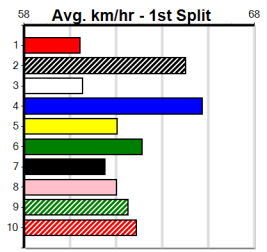

Sale

4

6:03PM

(VIC time)

GRV VICBRED SERIES FINAL

Distance: 435m, Race Type: Mixed 6/7 Final, Total Prizemoney: $11,025
1st: $7,500, 2nd: $2,300, 3rd: $1,150, 4th: $75

EXTREME AVENGER (4) was a dominant 24.62 winner here last time and she can light them up soon after box rise. ZIPPITY ZIPPIN' (8) has been brilliant in his two runs to date and he will be in the firing line throughout. HAMISH ROSE (1) can charge late

Watchdog Tips: 4 8 1 2 **Bet:** Win 4

1

HAMISH ROSE [7] **Strong type, gets the gun run, can threaten** **$10.00**

BD Dog May-22 Sire: FERAL FRANKY Dam: DASH OF ROSE Trainer: Sharon-lee Chignell (Rosedale)

Owner(s): S Chignell

Winning Distances: < 300m (0) 300 - 399m (0) 400 - 499m (1) 500 - 599m (0) 600 - 699m (0) > 700m (0)

Winning Weights: 33.9(1)

Run	Box	Wgt	Dist	Track	Date	Time	BOB	Margin	1st/2nd (Time)	PIR	Checked	Comment	W/R	Split 1	S/P	Grade
2nd	(3)	34.2	450	TRA	R5	07-Jun-24	25.43	24.92	3.75L FOR PETE'S SAKE (25.17)	M/232				6.75	$21.10	X67F
8th	(7)	34.2	510	SLE	R5	09-Jun-24	31.08	28.73	22.00 DAINTREE CHIEF (29.54)	M/288		VO		9.34	$5.50	X67H
2nd	(3)	34.0	450	TRA	R2	14-Jun-24	25.26	25.09	2.75L HIGHLAND WARRIOR (25.09)	S/744				6.94	$2.60	RW
2nd	(1)	33.6	525	MEP	R3	19-Jun-24	30.54	30.06	5.50L FORBES SUPREME (30.17)	M/2222				5.22	$6.70	X67H
8th	(8)	33.7	525	MEA	R1	29-Jun-24	31.02	29.82	12.00 JAYA BALE/VILMA BALE	S/8457				5.27	$30.80	X67F
5th	(3)	34.0	435	SLE	R9	07-Jul-24	25.10	24.39	4.50L BEST OF COLOUR (24.81)	M/522				5.49	$13.20	X67H
3rd	(1)	34.1	395	TRA	R2	12-Jul-24	22.39	22.16	3.00L PAW YONDER (22.19)	S/875				4.02	$3.00	X67H
2nd	(7)	34.6	435	SLE	R4	21-Jul-24	25.08	24.29	2.00L VALENCIA TILLY (24.94)	S/722				5.61	$2.70	X67H

Last 3 wins NOT included above

Run	Box	Wgt	Dist	Track	Date	Time	BOB	Margin	1st/2nd (Time)	PIR	Checked	Comment	W/R	Split 1	S/P	Grade
1st	(8)	33.9	450	TRA	R3	17-May-24	25.75	25.13	0.25L DR. BUCK (25.76)	S/433				6.91	$3.50	M

Box History

Box	1st	2nd	3rd	4th	5th	6th	7th	8th
1		2	1					
2								
3		2			1			
4								
5								
6								
7		1			1			1
8	1	1						1

Prize Best Starts Trk/Dts APM $7025.00 NBT 12-1-6-1 4-0-2-0 4491

2

RED ED [7] **Led for a long way last time, must keep safe** **$8.00**

F Dog Aug-22 Sire: SH AVATAR Dam: ROCKIN' ROSIE Trainer: Justin Bowman (Kilmany)

Owner(s): G Masterson

Winning Distances: < 300m (0) 300 - 399m (0) 400 - 499m (1) 500 - 599m (0) 600 - 699m (0) > 700m (0)

Winning Weights: 29.0(1)

Run	Box	Wgt	Dist	Track	Date	Time	BOB	Margin	1st/2nd (Time)	PIR	Checked	Comment	W/R	Split 1	S/P	Grade
1st	(6)	29.0	400	WGL	R1	21-May-24	23.06	22.56	3.75L SECRET WITHIN (23.31)	Q/11				8.43	$7.20	M
4th	(4)	29.3	300	HVL	R9	09-Jun-24	17.20	16.75	6.50L SWIFTY GIRL (16.75)	M/3		V14		3.98	$18.30	RW
3rd	(1)	28.6	350	TRA	R2	15-Jul-24	20.72	20.27	6.50L BANK ROBBER (20.27)	M/73				7.12	$2.70	T3-7
2nd	(2)	29.0	435	SLE	R3	21-Jul-24	25.07	24.29	1.5L ZIPPITY ZIPPIN' (24.98)	Q/111				5.29	$8.90	X67H

Last 3 wins NOT included above

Run	Box	Wgt	Dist	Track	Date	Time	BOB	Margin	1st/2nd (Time)	PIR	Checked	Comment	W/R	Split 1	S/P	Grade

Box History

Box	1st	2nd	3rd	4th	5th	6th	7th	8th
1			1					
2								
3		1						
4				1				
5								
6	1							
7								
8								

Prize Best Starts Trk/Dts APM $2515.00 NBT 4-1-1-1 1-0-1-0 1828