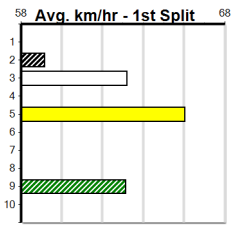

Healesville

SPORTSBET HT2

Distance: 350m, Race Type: Maiden Heat, Total Prizemoney: \$2,535
1st: \$1,680, 2nd: \$520, 3rd: \$260, 4th: \$75

2

11:16AM

(VIC time)

MINA WINGS (1) has recorded smart placings in her first 2 starts and she is drawn to find the arm early and can lead from go to whoa. MS. DAISY MIKADO (8) is from a litter that has shown plenty of talent and she could be the danger here.