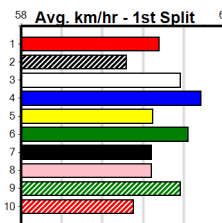

CROYDON HOMING PIGEON CLUB

Distance: 350m, Race Type: Grade 5, Total Prizemoney: \$2,925
1st: \$1,950, 2nd: \$600, 3rd: \$300, 4th: \$75

9

1:27PM

(VIC time)

RIVER KING (4) has recorded fast placings in 2 of his last 3 starts here and he gets hid chance to go one better in a race of this nature. GET A GRIP (6) can race on the speed from the outset and could be right in the finish in this.