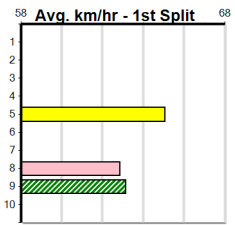

- 1st Leg: 1,3,8 2nd Leg: 1,4,5,6
- 3rd Leg: 3,4,5,6 4th Leg: 1,5,6
- Cost: \$50 for 34.72%

Download Now
The NEW WATCHDOG

Mobile Form Guide

Average Winning Time:

Distance	Grade	Avg. Time
300m	Free For All	16.54
300m	Mixed 4/5	16.67
300m	Grade 5	16.82
350m	Free For All	19.14
350m	Mixed 4/5	19.27
350m	Mixed 6/7	19.44
350m	Grade 5	19.49
350m	Maiden Heat	19.61

Track Record:

Distance	Time	Greyhound	Date Set
300m	16.057	UNLEASH COLLINDA	11-Dec-22
350m	18.641	UNLEASH COLLINDA	19-Feb-23

Healesville

SPORTSBET HT1

Distance: 350m, Race Type: Maiden Heat, Total Prizemoney: \$2,535
1st: \$1,680, 2nd: \$520, 3rd: \$260, 4th: \$75