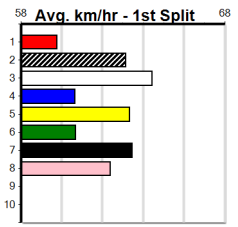

TTS ELECTRICS (2-3 WINS)(300+RANK)

Distance: 460m, Race Type: Restricted Win, Total Prizemoney: $1,530
1st: $1,000, 2nd: $320, 3rd: $160, 4th: $50

7

5:09PM

(VIC time)

Watchdog Tips:

0 0 0 0

Bet:

Form	Box	Weight	Dist	Track	Date	Time	BON	Margin	1st/2nd (Time)	PIR	Checked	Comment	W/R	Split 1	S/P	Grade

1 TINKER KIM [5]

F B May-20 **KIOWA MON MANNY** **DYNA PEANUT**

Trainer: Craig Burns (Balliang)

6th (2)	28.6	400	GEL	R10	28-Jun-24	23.01	22.38	9.00	SERIAL STICKER (22.38)	M/87	.	.	.	8.82	$118.30	X67
5th (6)	29.0	460	GEL	R7	02-Jul-24	26.71	25.94	7.00	INTERSTATE GIRL (26.25)	S/655	.	.	W	7.13	$20.20	6G
1st (6)	29.4	460	GEL	R5	09-Jul-24	26.44	26.13	0.10	CLOSE COMBAT (26.45)	S/543	.	.	SW	6.87	$51.80	X67
5th (4)	28.8	525	MEP	R12	17-Jul-24	31.47	29.78	9.00	GREYSYND SHOCK (30.85)	S/6555	.	.	.	5.48	$17.40	T3-5

Owner(s): Burns Racing (SYN), C Burns, J Burns

Winning Boxes

1	2	3	4	5	6	7	8
1				1			
Prize	$15,116.25						
Best	26.44						
Starts	73-3-8-13						
Trk/Dst	22-1-3-4						
APM	$2427						

2 SUMMER SPRITZ [6]

WBK B Jul-22 **FERNANDO BALE** **SILKEN**

Trainer: Emma Palma (Lara)

4th (4)	26.1	460	GEL	R3	18-Jun-24	26.42	25.76	9.50	HOT SAKI (25.76)	M/334	.	.	.	6.72	$42.40	M
7th (3)	26.1	525	MEP	R1	03-Jul-24	31.68	29.83	18.00	RUXTON GIRL (30.43)	M/4467	.	.	.	5.38	$91.30	M
1st (2)	26.5	400	GEL	R1	16-Jul-24	23.06	22.53	1.00	SCOOP THE LOOT (23.13)	Q/11	.	.	.	8.49	$9.00	M
1st (2)	26.2	400	GEL	R10	23-Jul-24	22.66	22.44	8.00	LIT'S NOT MESSI (23.21)	Q/11	.	.	SW	8.45	$1.40	7

Owner(s): E Palma

Winning Boxes

1	2	3	4	5	6	7	8
2							
Prize	$2,050.00						
Best	NBT						
Starts	9-2-0-0						
Trk/Dst	2-0-0-0						
APM	$2040						

3 SENSES FAIL [5]

BE B Feb-22 **FERNANDO BALE** **MY DEWANA PENNY**

Trainer: Heath Mcadam (Ocean Grove)

F (4)	27.2	450	WBL	R9	04-Jul-24	0.00	25.17	.	LEON'S ENTITY (25.45)	M/4	.	.	V0	6.84	$5.50	RW
4th (4)	27.5	485	HOR	R8	13-Jul-24	28.04	27.90	2.00	LUPON BALE (27.90)	M/753	.	.	.	6.95	$11.50	6G
5th (2)	27.6	350	HVL	R5	19-Jul-24	19.94	18.99	5.50	WILD VENUS (19.56)	M/5	.	.	.	6.83	$23.10	X67
1st (3)	27.7	450	WBL	R6	22-Jul-24	25.77	25.72	3.5L	BURN THE BEND (26.00)	Q/111	.	.	SW	6.76	$3.80	X67

Owner(s): H Mcadam

Winning Boxes

1	2	3	4	5	6	7	8
		1	1	1			
Prize	$4,415.00						
Best	NBT						
Starts	21-3-2-2						
Trk/Dst	3-0-1-0						
APM	$3173						

4 EXTINCTION [6]

BD B Aug-21 **MY REDEEMER** **SCOTTISH PRIDE**

Trainer: Jordan Formosa (Heathcote)

7th (4)	29.2	425	BEN	R9	03-Jul-24	25.34	24.04	12.00	CHRISSEY HAND (24.51)	M/677	.	.	.	6.94	$15.40	6G
5th (2)	28.8	450	SHP	R7	11-Jul-24	26.38	25.68	11.00	HARD STYLE ROBBO (25.68)	M/887	.	.	W	7.04	$42.90	T3-RW
6th (7)	28.9	450	SHP	R5	19-Jul-24	26.36	25.70	8.00	SURE SLINKY (25.83)	M/577	.	.	.	6.97	$35.50	X67
6th (7)	29.0	425	BEN	R9	24-Jul-24	25.06	24.31	8.00	LALICE FROM VENUS (24.51)	M/886	.	.	.	6.98	$15.10	6G

Owner(s): M Perry

Winning Boxes

1	2	3	4	5	6	7	8
1		1					
Prize	$3,080.00						
Best	FSH						
Starts	40-2-1-3						
Trk/Dst	0-0-0-0						
APM	$543