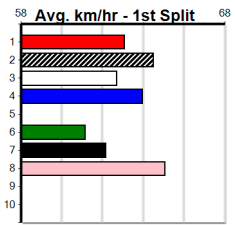

Distance: 400m, Race Type: Grade 7, Total Prizemoney: $1,530
1st: $1,000, 2nd: $320, 3rd: $160, 4th: $50

2

3:37PM

(VIC time)

Watchdog Tips:

0 0 0 0

Bet: