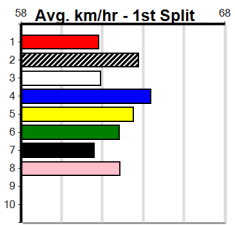

PARKER PUMPS (300+RANK)

Distance: 400m, Race Type: Grade 5, Total Prizemoney: $1,530
1st: $1,000, 2nd: $320, 3rd: $160, 4th: $50

6

4:52PM
(VIC time)

Watchdog Tips: **0 0 0 0** Bet: .