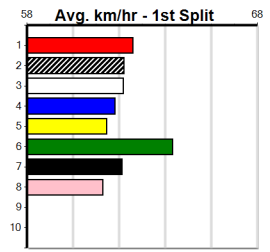

GREYHOUND CLUBS VICTORIA (300+RANK)

Distance: 460m, Race Type: Grade 5, Total Prizemoney: $1,530
1st: $1,000, 2nd: $320, 3rd: $160, 4th: $50

Watchdog Tips:

Bet:

Form Box Wgt Dist Track Date Time BON Margin 1st/2nd (Time) PIR Checked Comment WR Split 1 S/P Grade

1 TOMMY FROM MARS [5]
BD Dog May-22 Sire: TOMMY SHELBY Dam: OSAKALAKA
Owner(s): Vi Alskar Hundar (SYN), A Lie, J Sharp
Trainer: Jason Sharp (Lara)
Winning Distances: < 300m (0) 300 - 399m (1) 400 - 499m (3) 500 - 599m (0) 600 - 699m (0) > 700m (0)
Winning Weights: 31.0(1) 31.1(1) 31.2(1) 31.4(1)
Box History table with 8 columns (Bx, 1st, 2nd, 3rd, 4th, 5th, 6th, 7th, 8th) and Prize Best Starts Trk/Dts APM.

2 MISDIRECTED [5]
BK Dog Oct-21 Sire: ALLEN DEED Dam: PENELOPES CRUZN
Owner(s): POC Group (SYN), M Steele, S Anderson, J Spence
Trainer: Raymond Gatt (Bannockburn)
Winning Distances: < 300m (0) 300 - 399m (0) 400 - 499m (2) 500 - 599m (2) 600 - 699m (0) > 700m (0)
Winning Weights: 30.2(1) 31.0(1) 31.1(2)
Box History table with 8 columns (Bx, 1st, 2nd, 3rd, 4th, 5th, 6th, 7th, 8th) and Prize Best Starts Trk/Dts APM.

3 BIG BOY ANDRE [5]
BK Dog Mar-21 Sire: DELIVER Dam: UNQUESTIONABLY
Owner(s): M Filomeno
Trainer: Jason Formosa (Heathcote)
Winning Distances: < 300m (0) 300 - 399m (1) 400 - 499m (4) 500 - 599m (0) 600 - 699m (0) > 700m (0)
Winning Weights: 37.7(1) 38.4(1) 38.5(1) 38.8(1) 39.5(1)
Box History table with 8 columns (Bx, 1st, 2nd, 3rd, 4th, 5th, 6th, 7th, 8th) and Prize Best Starts Trk/Dts APM.

4 LITTLE POPPET [5]
BK Bitch Jan-21 Sire: SENNACHIE Dam: ELUSIVE ANAKE
Owner(s): C Hose
Trainer: Cody Hose (Lara)
Winning Distances: < 300m (0) 300 - 399m (0) 400 - 499m (4) 500 - 599m (0) 600 - 699m (0) > 700m (0)
Winning Weights: 24.5(1) 25.0(2) 26.3(1)
Box History table with 8 columns (Bx, 1st, 2nd, 3rd, 4th, 5th, 6th, 7th, 8th) and Prize Best Starts Trk/Dts APM.

5 AARON ALPACA [5]
BK Bitch Nov-20 Sire: DYNA VILLA Dam: CHEEKERS
Owner(s): C Baker
Trainer: Colin Baker (Lara)
Winning Distances: < 300m (0) 300 - 399m (1) 400 - 499m (8) 500 - 599m (2) 600 - 699m (0) > 700m (0)
Winning Weights: 25.5(1) 25.8(1) 26.1(1) 26.2(1) 26.4(1) 26.5(2) 26.6(1) 26.9(1) 27.2(1) 27.3(1)
Box History table with 8 columns (Bx, 1st, 2nd, 3rd, 4th, 5th, 6th, 7th, 8th) and Prize Best Starts Trk/Dts APM.