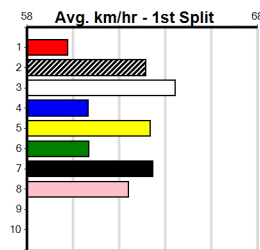

TTS ELECTRICS (2-3 WINS)(300+RANK)

Distance: 460m, Race Type: Restricted Win, Total Prizemoney: $1,530
1st: $1,000, 2nd: $320, 3rd: $160, 4th: $50

Watchdog Tips: [ ] [ ] [ ] [ ] [ ] [ ] [ ] [ ] [ ] [ ] Bet: [ ] [ ] [ ] [ ] [ ] [ ] [ ] [ ] [ ] [ ]

Form Box Wgt Dist Track Date Time BON Margin 1st/2nd (Time) PIR Checked Comment W/R Split 1 S/P Grade

TINKER KIM [5]
F Bitch May-20 Sire: KIOWA MON MANNY Dam: DYNA PEANUT
Owner(s): Burns Racing (SYN), C Burns, J Burns
Winning Distances: < 300m (0) 300 - 399m (0) 400 - 499m (2) 500 - 599m (1) 600 - 699m (0) > 700m (0)
Winning Weights: 28.8(1) 29.0(1) 29.4(1)
4th (8) 28.5 460 GEL R7 28-May-24 26.68 26.29 3.5L MIRA BALE (26.44) S/655 . . . 7.11 $8.10 T3-RW
4th (7) 28.5 460 GEL R5 04-Jun-24 26.75 26.09 9.00L ABLETT FLYER (26.14) Q/775 . . . W 6.98 $17.00 X67
7th (4) 27.9 460 GEL R9 14-Jun-24 26.79 25.53 13.00 ZIPPING CARDI (25.94) S/877 . . . . 7.00 $73.70 X67
4th (3) 28.5 400 GEL R10 25-Jun-24 23.06 22.50 6.50L THIEF RETURNS (22.63) S/74 . . . . 8.98 $52.80 X67
6th (2) 28.6 400 GEL R10 28-Jun-24 23.01 22.38 9.00L SERIAL STICKER (22.38) M/87 . . . . 8.82 $118.30 X67
5th (6) 29.0 460 GEL R7 02-Jul-24 26.71 25.94 7.00L INTERSTATE GIRL (26.25) S/655 . . . W 7.13 $20.20 6G
1st (6) 29.4 460 GEL R5 09-Jul-24 26.44 26.13 0.10L CLOSE COMBAT (26.45) S/543 . . . SW 6.87 $51.80 X67
5th (4) 28.8 525 MEP R12 17-Jul-24 31.47 29.78 9.00L GREYSYND SHOCK (30.85) S/6555 . . . . 5.48 $17.40 T3-5
Last 3 wins NOT included above
1st (4) 28.8 525 MEP R1 05-Apr-23 30.68 29.90 1.25L LITTLE PEG (30.76) M/2222 . . . SW 5.29 $18.60 M
1st (1) 29.0 425 BEN R4 28-Jun-23 24.58 23.86 3.00L COCONUT OAKLAND (24.78) M/431 . . . SW 6.77 $4.00 T3-7

Trainer: Craig Burns (Balliang)
Box History
Bx 1st 2nd 3rd 4th 5th 6th 7th 8th
1 1 3 3 2 2 1 1
2 2 3 2 1 1 1
3 1 1 2 2
4 1 2 2 3 3 3
5 1 2 1 1 1 1
6 1 3 3 1 2 1 1
7 1 4 1
8 1 1 3 1 2
Prize Best $15116.25
Starts 26.44(6)-9/7/24
Trk/Dts 73-3-8-13
APM 22-1-3-4 2427

SUMMER SPRITZ [6]
WBK Bitch Jul-22 Sire: FERNANDO BALE Dam: SILKEN
Owner(s): E Palma
Winning Distances: < 300m (0) 300 - 399m (0) 400 - 499m (2) 500 - 599m (0) 600 - 699m (0) > 700m (0)
Winning Weights: 26.2(1) 26.5(1)
8th (3) 27.2 400 GEL R3 16-Apr-24 23.63 22.64 10.00 BLACKPOOL RANGER M/67 . . . . 8.92 $18.10 M
5th (5) 27.0 400 GEL R9 23-Apr-24 23.36 22.56 5.50L RIVERDALE TURBO (23.00) M/75 . . . . 8.88 $3.50 M
5th (1) 27.0 520 GEL R4 29-Apr-24 30.93 29.69 8.50L FLAWS AND SINS (30.36) M/6666 . . . . 5.62 $16.60 M
6th (8) 27.1 520 GEL R4 07-May-24 31.29 30.39 13.00 LIVEABLE (30.44) S/6655 . . . . 5.61 $45.10 M
4th (4) 26.1 460 GEL R3 18-Jun-24 26.42 25.76 9.50L HOT SAKI (25.76) M/334 . . . . 6.72 $42.40 M
7th (3) 26.1 525 MEP R1 03-Jul-24 31.68 29.83 18.00 RUXTON GIRL (30.43) M/4467 . . . . 5.38 $91.30 M
1st (2) 26.5 400 GEL R1 16-Jul-24 23.06 22.53 1.00L SCOOP THE LOOT (23.13) Q/11 . . . . 8.49 $9.00 M
1st (2) 26.2 400 GEL R10 23-Jul-24 22.66 22.44 8.00L IT'S NOT MESSI (23.21) Q/11 . . . SW 8.45 $1.40 7
Last 3 wins NOT included above

Trainer: Emma Palma (Lara)
Box History
Bx 1st 2nd 3rd 4th 5th 6th 7th 8th
1 1 1
2 2 1 1
3 1 1 1
4 1 1 1
5 1 1
6 1 1
7 1 1
8 1 1
Prize Best $2050.00
Starts NBT
Trk/Dts 9-2-0-0
APM 2-0-0-0 2040