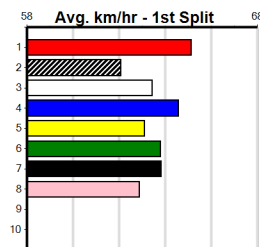

NP ELECTRICAL (300+RANK)

Distance: 400m, Race Type: Grade 6, Total Prizemoney: $1,530
1st: $1,000, 2nd: $320, 3rd: $160, 4th: $50

Watchdog Tips:

Bet:

Form	Box	Wgt	Dist	Track	Date	Time	BON	Margin	1st/2nd (Time)	PIR	Checked	Comment	WR	Split 1	S/P	Grade

1

FANCY KIAARN [6]

BK Bitch Mar-22 Sire: WEBLEC ACE Dam: FANCY FRANCENE
Owner(s): CHAMPAGNE PTN (SYN), S Smith, A Langton
Winning Distances: < 300m (0) 300 - 399m (0) 400 - 499m (2) 500 - 599m (0) 600 - 699m (0) > 700m (0)
Winning Weights: 25.1(1) 25.2(1)

4th (2)	26.3	450	WBL	R7	03-Jun-24	26.08	25.86	1.25L	MINH NARDO (25.99)	S/322	.	.	.	6.80	$2.40	X67
5th (4)	26.4	400	GEL	R4	07-Jun-24	23.15	22.31	9.50L	DESCRIPTION (22.49)	M/66	.	.	W	8.78	$41.20	SH
2nd (3)	26.3	400	GEL	R9	11-Jun-24	22.85	22.65	2.50L	BIG BUCKETS (22.69)	M/12	.	.	.	8.55	$8.50	6G
2nd (3)	26.1	390	WBL	R10	20-Jun-24	22.54	22.27	1.00L	GROVER BALE (22.48)	Q/11	.	.	.	8.65	$15.50	6G
5th (4)	26.1	390	WBL	R4	27-Jun-24	22.59	22.05	7.00L	ASTON ZINGARA (22.13)	M/34	.	.	.	8.74	$27.40	X67H
4th (4)	26.4	400	GEL	R11	09-Jul-24	23.26	22.77	6.00L	ASTON TRUMAN (22.85)	M/64	.	.	.	8.77	$5.10	6G
6th (6)	26.5	400	GEL	R3	16-Jul-24	23.32	22.53	8.50L	LUKANA MAGIC (22.74)	M/56	.	.	.	8.62	$11.30	6G
5th (7)	26.9	390	WBL	R4	25-Jul-24	23.11	22.11	6.00L	BELAIR BRAE (22.70)	Q/55	.	.	.	8.99	$8.80	RW

Last 3 wins NOT included above

1st (1)	25.2	400	GEL	R3	18-Mar-24	22.92	22.63	0.25L	GO NOW (22.93)	Q/11	.	.	.	8.35	$2.00	M
1st (7)	25.1	400	GEL	R12	25-Mar-24	22.79	22.68	0.25L	FABRICATE (22.80)	M/22	.	.	.	8.56	$8.60	7

Box History

Box	1st	2nd	3rd	4th	5th	6th	7th	8th
1	1		1		2			
2				1				
3		3						
4				1	2	1		
5				1				
6		1				1	2	
7	1			2			1	
8		2						

Prize Best Starts Trk/Dts APM: $6245.00, 22.79(7)-25/3/24, 23-2-6-1, 15-2-5-1, 3267

2

BLUE NITROGEN [6]

BE Dog Jun-22 Sire: FERNANDO BALE Dam: PALACE LADY
Owner(s): H Taylor
Winning Distances: < 300m (0) 300 - 399m (0) 400 - 499m (2) 500 - 599m (0) 600 - 699m (0) > 700m (0)
Winning Weights: 28.4(1) 28.6(1)

6th (2)	28.8	390	BAL	R1	09-Jun-24	23.24	22.34	11.00	JEFF THE MAN (22.51)	Q/76	.	.	.	9.02	$3.60	T3-M
1st (1)	28.6	400	WGL	R2	13-Jun-24	23.20	22.90	5.50L	KOKODA TRAIL (23.56)	Q/11	.	.	.	8.57	$1.50	M
1st (3)	28.4	425	BEN	R4	19-Jun-24	24.33	24.13	1.25L	HAVANA BLUEBIRD (24.41)	Q/211	.	.	.	6.64	$4.30	T3-7
5th (2)	28.3	460	WGL	R9	27-Jun-24	26.82	26.09	7.00L	KYANITE KAZ (26.35)	M/633	.	.	.	6.91	$4.20	6G
5th (6)	28.4	450	BAL	R9	30-Jun-24	26.07	25.54	6.00L	ASTON PACE (25.67)	M/733	.	.	.	6.93	$13.80	T3-6
6th (3)	28.1	400	WGL	R11	04-Jul-24	23.69	23.04	7.00L	AUDACIOUS PADDY (23.23)	M/45	.	.	SW	8.85	$14.20	6G
7th (4)	28.0	400	WGL	R10	18-Jul-24	23.93	22.88	10.00	GARY ON STILTS (23.24)	M/24	.	.	.	8.71	$8.60	6G
2nd (1)	28.1	400	GEL	R11	23-Jul-24	23.37	22.44	2.75L	OPRAH BALE (23.18)	Q/22	.	.	.	8.73	$3.90	6G

Last 3 wins NOT included above

Box History

Box	1st	2nd	3rd	4th	5th	6th	7th	8th
1	1	1		1				
2					2	1		
3	1					1		
4							1	
5			1					
6					1			
7								
8						1		

Prize Best Starts Trk/Dts APM: $2555.00, NBT, 12-2-1-1, 1-0-1-0, 2093