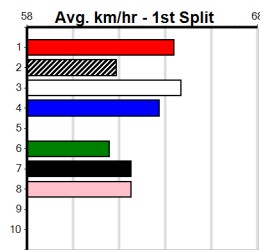

MILLERS MUZZLES (300+RANK)

Distance: 400m, Race Type: Grade 7, Total Prizemoney: $1,530
1st: $1,000, 2nd: $320, 3rd: $160, 4th: $50

Watchdog Tips:

Bet:

Form Box	Wgt	Dist	Track	Date	Time	BON	Margin	1st/2nd (Time)	PIR	Checked	Comment	WR	Split 1	S/P	Grade

1

BLACKPOOL URBAN [7]
RF Dog Jul-22 Sire: ASTON RUPEE Dam: LOCHINVAR ADORE
Owner(s): A Kenyon
Winning Distances: < 300m (0) 300 - 399m (0) 400 - 499m (1) 500 - 599m (0) 600 - 699m (0) > 700m (0)
Winning Weights: 32.2(1)

3rd (6)	32.6	400	GEL	R10	30-Apr-24	23.26	22.73	8.00L TIME TO PROPHET (22.73)	M/33	.	.	.	8.61	$15.70	X67
6th (6)	32.1	390	BAL	R4	12-May-24	23.02	22.15	7.00L BLACKPOOL TRIP (22.54)	M/46	.	.	.	8.79	$5.40	T3-7
5th (8)	31.9	400	GEL	R9	21-May-24	23.36	22.48	2.75L ABRAXAS BALE (23.18)	M/15	.	.	.	8.54	$3.10	7
6th (8)	32.2	400	GEL	R9	28-May-24	23.55	22.41	11.00 SPICY MINX (22.83)	M/47	.	.	.	8.71	$3.90	T3-7
8th (2)	32.2	400	GEL	R9	04-Jun-24	24.25	22.69	17.00 CRAIG KEEPING (23.08)	Q/68	.	V7	.	8.90	$6.50	7
3rd (3)	32.0	400	GEL	R3	22-Jun-24	23.40	22.83	7.50L PAW CHEYENNE (22.88)	Q/32	.	.	.	8.64	$3.40	7
8th (8)	32.7	400	GEL	R10	09-Jul-24	23.75	22.77	9.50L PAW MARVEL (23.11)	S/58	.	.	.	8.82	$9.90	7
3rd (5)	33.0	400	GEL	R9	23-Jul-24	23.07	22.44	2.25L PLATYPUS YAALA (22.92)	Q/12	.	.	.	8.54	$16.20	7

Last 3 wins NOT included above

1st (5)	32.2	400	GEL	R3	12-Mar-24	23.09	22.57	0.75L GO NOW (23.13)	Q/11	.	SW	.	8.50	$2.70	M

Box History

Bx	1st	2nd	3rd	4th	5th	6th	7th	8th
1								
2								
3			1					
4				1				
5	1							
6			1	1		1		
7				1				
8					1	1		1

Prize Best Starts Trk/Dts APM
$1925.00
23.09(5)-12/3/24
15-1-0-5
13-1-0-5
1026

2

MR. BOOT BOOT [7]
WBK Dog Apr-22 Sire: KEYBOW Dam: ALVIRA
Owner(s): J Farrugia
Winning Distances: < 300m (0) 300 - 399m (0) 400 - 499m (1) 500 - 599m (0) 600 - 699m (0) > 700m (0)
Winning Weights: 32.0(1)

5th (7)	32.1	390	WBL	R4	29-Apr-24	23.19	22.39	11.00 AGGREGATE (22.46)	S/65	.	.	.	9.27	$12.20	7
3rd (8)	31.9	390	WBL	R9	06-May-24	23.11	22.36	2.00L KUMANI SAPPHIRE (22.97)	S/86	.	.	.	9.12	$2.40	X67
7th (2)	31.9	450	WBL	R9	13-May-24	26.39	25.66	8.50L CALL ME ARTIE (25.81)	S/777	.	.	.	7.10	$13.00	7
5th (4)	31.6	400	GEL	R9	22-Jun-24	23.39	22.83	6.50L ZIPPI MUSTANG (22.95)	S/75	.	.	.	8.96	$9.00	7
3rd (2)	31.7	400	GEL	R10	02-Jul-24	23.39	22.88	3.75L BABY TIME (23.14)	S/44	.	.	.	8.72	$6.60	7
5th (4)	31.8	390	BAL	R9	07-Jul-24	22.74	22.17	7.50L LEAVE ME IN (22.22)	M/45	.	W	.	8.77	$18.60	T3-7
6th (7)	31.8	390	WBL	R3	15-Jul-24	23.38	22.62	9.50L PAW PAVLOV (22.75)	S/77	.	.	.	9.38	$11.90	7
6th (3)	32.0	400	GEL	R9	23-Jul-24	23.36	22.44	6.50L PLATYPUS YAALA (22.92)	S/86	.	.	.	8.93	$16.60	7

Last 3 wins NOT included above

1st (1)	32.0	400	GEL	R2	23-Apr-24	22.74	22.56	4.25L FANCY VANESSA (23.03)	M/11	.	SW	.	8.50	$33.40	M

Box History

Bx	1st	2nd	3rd	4th	5th	6th	7th	8th
1	1				1		1	
2			1			1	1	1
3						1		
4					3		1	
5					1			
6								
7					1	2		
8		1						

Prize Best Starts Trk/Dts APM
$1320.00
22.74(1)-23/4/24
17-1-0-2
7-1-0-1
856