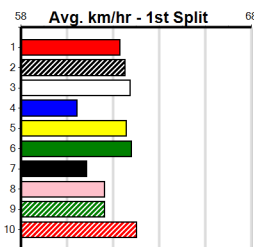

THE BECKLEY CENTRE GEELONG (300+RANK)

Distance: 400m, Race Type: Maiden, Total Prizemoney: $1,530
1st: $1,000, 2nd: $320, 3rd: $160, 4th: $50

Watchdog Tips:

Bet:

Form Box	Wgt	Dist	Track	Date	Time	BON	Margin	1st/2nd (Time)	PIR	Checked	Comment	WR	Split 1	S/P	Grade

SPARKLE PANTS [M]

LTF Bitch Aug-21 Sire: HARD STYLE RICO Dam: FAUN FLAME
Owner(s): Sparkle Racing (SYN), M Dennis, C Dennis Trainer: Carol Jackson (Neilborough)
Winning Distances: < 300m (0) 300 - 399m (0) 400 - 499m (0) 500 - 599m (0) 600 - 699m (0) > 700m (0)

Winning Weights:

3rd (4)	28.5	450	SHP	R2	25-Apr-24	26.08	25.30	11.00	ASTON GARRATT (25.36)	M/655	.	.	W	7.21	$8.70	M
2nd (8)	28.6	300	HVL	R1	24-May-24	17.75	16.86	4.25L	ORIENTAL OPAL (17.45)	M/4	.	.	V5	4.16	$2.90	T3-M
ST (-)	28.4	425	BEN		26-Jun-24	24.91		2.75L	Trial Cleared	M/22	.	.	2of4	6.73		ST
2nd (3)	28.9	450	SHP	R1	04-Jul-24	26.40	25.50	11.00	JAIMANDY FRANK (25.65)	M/332	.	.	.	6.94	$24.40	T3-M
6th (5)	28.2	390	WBL	R2	08-Jul-24	23.19	22.15	9.00L	PAW NIKKI (22.57)	M/56	.	.	.	8.97	$10.20	M
3rd (4)	28.0	410	HOR	R1	13-Jul-24	24.14	23.35	3.25L	ONE HAND CLAP (23.92)	M/53	.	.	.	10.90	$12.90	M
3rd (4)	28.0	450	SHP	R2	19-Jul-24	26.16	25.70	6.00L	MONEY PALACE (25.76)	M/423	.	.	.	6.92	$22.50	M
5th (3)	28.4	450	SHP	R1	25-Jul-24	26.33	25.59	3.75L	CAN'T PARK THERE (26.07)	M/445	.	.	W	7.17	$27.90	T3-M

Last 3 wins NOT included above

Box History

Bx	1st	2nd	3rd	4th	5th	6th	7th	8th
1								
2								
3								
4								
5								
6								
7								
8								

Prize Best $2510.00
Starts FSH 23-0-4-4
Trk/Dts 0-0-0-0
APM 1479

NATIONAL GRID (SA)[M]

BD Dog Dec-22 Sire: FERNANDO BALE Dam: IRAPSAG MISS
Owner(s): B Gaspari Trainer: Jason Sharp (Lara)
Winning Distances: < 300m (0) 300 - 399m (0) 400 - 499m (0) 500 - 599m (0) 600 - 699m (0) > 700m (0)

Winning Weights:

6th (6)	29.8	400	GEL	R1	05-Jul-24	23.66	22.48	8.00L	ENTERTAINMENT (23.14)	S/66	.	.	.	8.79	$18.10	M
3rd (1)	29.8	400	GEL	R2	12-Jul-24	23.62	22.51	2.00L	MAGGIE PARKER (23.48)	M/83	.	.	.	8.95	$6.30	M
3rd (5)	30.0	400	WGL	R1	25-Jul-24	23.51	23.01	4.75L	OUR VISION (23.18)	S/65	.	.	.	8.71	$6.50	T3-M

Last 3 wins NOT included above

Box History

Bx	1st	2nd	3rd	4th	5th	6th	7th	8th
1								
2								
3								
4								
5								
6								
7								
8								

Prize Best $420.00
Starts NBT 3-0-0-2
Trk/Dts 2-0-0-1
APM 420

GRAVY GIRL [M]

BK Bitch May-22 Sire: SHIMA SHINE Dam: LILLY LANA
Owner(s): M Ebeyer Trainer: Jason Sharp (Lara)
Winning Distances: < 300m (0) 300 - 399m (0) 400 - 499m (0) 500 - 599m (0) 600 - 699m (0) > 700m (0)

Winning Weights:

5th (8)	25.8	400	GEL	R3	12-Jul-24	23.31	22.51	5.50L	NO GOOD (22.93)	S/56	.	.	.	8.89	$6.30	M
6th (3)	25.9	400	GEL	R1	19-Jul-24	23.47	22.49	5.00L	ZIPPING POITIER (23.13)	M/47	.	.	.	8.78	$23.90	M

Last 3 wins NOT included above

Box History

Bx	1st	2nd	3rd	4th	5th	6th	7th	8th
1								
2								
3								
4								
5								
6								
7								
8								

Prize Best $0.00
Starts NBT 2-0-0-0
Trk/Dts 2-0-0-0
APM 0