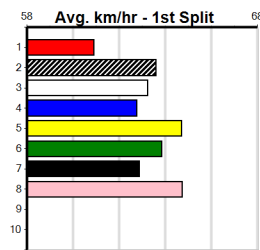

MELBOURNE CONTAINER PARK (300+RANK)

Distance: 400m, Race Type: Grade 5, Total Prizemoney: $1,530
1st: $1,000, 2nd: $320, 3rd: $160, 4th: $50

Watchdog Tips:

Bet:

Form Box Wgt Dist Track Date Time BON Margin 1st/2nd (Time) PIR Checked Comment WR Split 1 S/P Grade

BUY DIRT [5]
DKBD Dog Apr-21 Sire: BARCIA BALE Dam: AMY'S FIREWORK
Owner(s): Belinda Connolly and Shane Connolly (SYN), S Connolly, B Connolly
Trainer: Belinda Connolly (Caldermeade)

Box History
Table with columns: Bx, 1st, 2nd, 3rd, 4th, 5th, 6th, 7th, 8th
Prize Best Starts Trk/Dts APM

MARINO [5]
BE Dog Dec-21 Sire: TOMMY SHELBY Dam: MY LUCKY MIA
Owner(s): L Cardillo
Trainer: Brendan Middling (Rockbank)

Box History
Table with columns: Bx, 1st, 2nd, 3rd, 4th, 5th, 6th, 7th, 8th
Prize Best Starts Trk/Dts APM

HARTLAND PRINCE [5]
BK Dog Mar-22 Sire: ASTON DUKE Dam: TREY SMIDGE
Owner(s): B Evans
Trainer: Jason Formosa (Heathcote)

Box History
Table with columns: Bx, 1st, 2nd, 3rd, 4th, 5th, 6th, 7th, 8th
Prize Best Starts Trk/Dts APM

PEREGRINE FLYER [5]
WBK Dog Dec-20 Sire: MEPUNGA BLAZER Dam: ZOOM OUT
Owner(s): The Flyers (SYN), B Mcrae, G Mcrae, S Martyn
Trainer: Gregory Mcrae (Smythes Creek)

Box History
Table with columns: Bx, 1st, 2nd, 3rd, 4th, 5th, 6th, 7th, 8th
Prize Best Starts Trk/Dts APM

ASTON INDY [5]
WBEBD Bitch Jan-22 Sire: FERNANDO BALE Dam: ZOOM OUT
Owner(s): R Borda
Trainer: Raymond Gatt (Bannockburn)

Box History
Table with columns: Bx, 1st, 2nd, 3rd, 4th, 5th, 6th, 7th, 8th
Prize Best Starts Trk/Dts APM

1

2

3

4

5