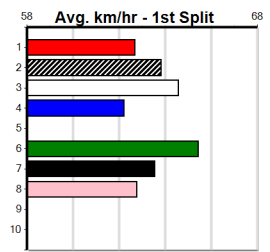

Geelong
10
6:03PM
(VIC time)

GEELONG PRINTING (300+RANK)

Distance: 400m, Race Type: Grade 5, Total Prizemoney: $1,530
1st: $1,000, 2nd: $320, 3rd: $160, 4th: $50

Watchdog Tips: ☐ ☐ ☐ ☐ ☐

Bet:

Form Box Wgt Dist Track Date Time BON Margin 1st/2nd (Time) PIR Checked Comment W/R Split 1 S/P Grade

1

TINKER PAT [5]
BE Dog Feb-20 Sire: DALGETTY Dam: ZIPPING ELLA
Owner(s): Burns Racing (SYN), C Burns, J Burns Trainer: Craig Burns (Balliang)
Winning Distances: < 300m (0) 300 - 399m (2) 400 - 499m (8) 500 - 599m (0) 600 - 699m (0) > 700m (0)
Winning Weights: 28.8(1) 29.4(1) 29.7(1) 29.8(2) 30.5(1) 30.6(1) 30.7(1) 31.2(2)

Box	1st	2nd	3rd	4th	5th	6th	7th	8th
1	2	1	3	1	3		2	1
2	1	3	1	4				
3	1			3	3	2	1	
4			2	2	2	2		1
5		1	1	2	1	1	1	
6	2	1	2		1	1		
7				1	1	2	1	
8	4			1	1			

Prize Best Starts Trk/Dts APM: $17982.50, 22.46(6)-9/8/22, 65-10-6-9, 37-8-2-7, 3046

1st (8) 29.7 400 GEL R7 30-May-23 22.67 22.60 4.00L COMPTON BALED (22.95) M/41 . . . 8.64 $2.10 5
1st (3) 29.8 400 GEL R6 12-Mar-24 23.07 22.57 0.50L GUNAI JEDI (23.09) M/22 . . . 8.70 $4.80 5
1st (6) 29.4 400 GEL R8 07-May-24 22.73 22.58 1.75L ESPECIAL BLONDE (22.84) M/64 . . . 8.60 $12.70 X45

2

MY GIRL PIPER [5]
BK Bitch Jun-21 Sire: FABREGAS Dam: SHE'S WICKED
Owner(s): D Weightman Trainer: Daryl Weightman (Dean)
Winning Distances: < 300m (0) 300 - 399m (1) 400 - 499m (3) 500 - 599m (0) 600 - 699m (0) > 700m (0)
Winning Weights: 28.6(1) 28.8(1) 29.0(1) 30.1(1)

Box	1st	2nd	3rd	4th	5th	6th	7th	8th
1	1	1	1			1	2	
2							1	2
3					1	1		2
4		1				1	1	
5		1		2				
6	1		1				1	1
7		3		1	1	2		
8	2	1	1					1

Prize Best Starts Trk/Dts APM: $6831.25, 23.06(7)-23/5/23, 35-4-6-4, 5-1-2-0, 1639

7th (6) 28.3 350 HVL R5 21-Feb-24 19.93 19.38 4.75L DA VINCI (19.60) S/8 . . . 6.79 $59.00 6G
3rd (8) 28.8 390 BAL R10 28-Feb-24 22.44 22.00 6.50L BRUCE'S SHOUT (22.00) M/34 . . . W 8.51 $32.30 X67
1st (8) 29.0 425 BEN R10 06-Mar-24 24.32 23.79 2.50L CHECKOUT CHICK (24.49) M/111 . . . W 6.60 $1.30 6G
6th (6) 28.8 450 BAL R7 11-Mar-24 26.29 25.69 4.50L LUCKY FERNANDO (25.99) M/347 . . . W 6.80 $15.20 T3-5
1st (6) 28.8 400 GEL R5 19-Mar-24 23.06 22.37 4.25L MAD BLAST (23.35) M/11 . . . W 8.63 $1.80 5
2nd (5) 28.1 390 BAL R12 08-Apr-24 22.62 22.25 1.5L MAYFAIR'S DREAM (22.52) M/22 . . . W 8.55 $11.20 T3-5
7th (1) 28.8 390 BAL R11 12-May-24 22.89 22.15 6.00L SILLIEST SALMON (22.47) M/36 . . . W 8.67 $12.90 T3-5
8th (3) 28.1 450 BAL R6 14-Jul-24 26.79 25.38 21.00L ASTON TOMMY (25.38) M/388 . . . V10 W 6.73 $72.80 T3-5