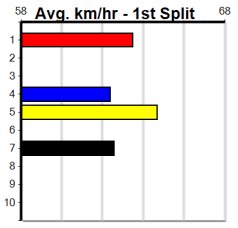

Warragul

HARD STYLE RICO AT STUD

Distance: 400m, Race Type: Maiden, Total Prizemoney: $2,535
1st: $1,680, 2nd: $520, 3rd: $260, 4th: $75

1
6:45PM
(VIC time)

Watchdog Tips: **0** **0** **0** **0** **Bet:** .

Form Box Weight Dist Track Date Time BON Margin 1st/2nd (Time) PIR Checked Comment W/R Split 1 S/P Grade

1 STAR COMMAND [M]
BK D Sep-22 COSMIC RUMBLE REAL REWARD
Trainer: Natalie Presutto (Devon Meadows)
Owner(s): Three Little Pigs and The Big Bad Wolf (SYN), J Presutto, P Presutto, A Presutto, D Presutto

1	2	3	4	5	6	7	8
Prize							
Best							
Starts							
Trk/Dst							
APM							

2 ONCE MORE [M]
BK D Jul-22 ASTON RUPEE WHAT A SURPRISE
Trainer: Graham Brown (Cardinia)
Owner(s): C Brown

1	2	3	4	5	6	7	8
Prize							
Best							
Starts							
Trk/Dst							
APM							

3 *** VACANT BOX ***
Trainer:
Owner(s):

4 RHYTHMIC ENERGY [M]
BK D Sep-22 SHIMA SHINE JAZZ OPERA
Trainer: Natalie Presutto (Devon Meadows)
Owner(s): N Presutto

1	2	3	4	5	6	7	8
Prize							
Best							
Starts							
Trk/Dst							
APM							

5 DOONGALLA GAL [M]
BK B Jul-21 FERNANDO BALE FABREGAL
Trainer: Michael Tharle (Devon Meadows)
Owner(s): Fluffy Side Up (SYN), A Onley, P Onley

1	2	3	4	5	6	7	8
Prize							
Best							
Starts							
Trk/Dst							
APM							

6 *** VACANT BOX ***
Trainer:
Owner(s):

7 GALLOPING DEMI [M]
BK B Sep-22 BERNARDO IN ORBIT
Trainer: Robert Conway (Bunyip)
Owner(s): R Conway

1	2	3	4	5	6	7	8
Prize							
Best							
Starts							
Trk/Dst							
APM							

8 JUMBUK DAMIEN [M]
BDW D Jan-23 HOOKED ON SCOTCH ZHENG
Trainer: Ben Joske (Yinnar South)
Owner(s): B Joske

1	2	3	4	5	6	7	8
Prize							
Best							
Starts							
Trk/Dst							
APM							

9 *** NO RESERVE ***
Trainer:
Owner(s):

10 *** NO RESERVE ***
Trainer:
Owner(s):