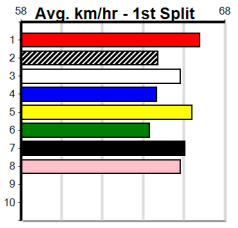

SENNACHIE AT STUD

Distance: 400m, Race Type: Grade 5, Total Prizemoney: $2,925
1st: $1,950, 2nd: $600, 3rd: $300, 4th: $75

7

8:45PM
(VIC time)

Watchdog Tips: **0 0 0 0** Bet: **.**