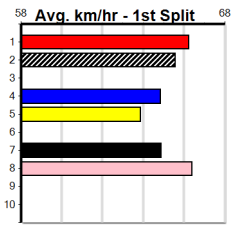

Distance: 400m, Race Type: Free For All, Total Prizemoney: $3,360
1st: $2,250, 2nd: $690, 3rd: $345, 4th: $75

4

7:45PM

(VIC time)

Watchdog Tips:

0 0 0 0

Bet:

Form Box Weight Dist Track Date Time BON Margin 1st/2nd (Time) PIR Checked Comment W/R Split 1 S/P Grade

1 CLASSY KAYLA [3]
BK B Feb-20 ASTON DEE BEE KELSOS TENDERLEE
Trainer: Brian Selleck (Tooradin)
6th (7) 29.6 390 BAL R12 02-May-24 22.76 21.93 12.00STARLIGHT MINI (21.93) M/45 . . SW . 8.56 $42.70 5
7th (3) 30.3 300 HVL R12 16-Jun-24 17.00 16.69 1.75LMAJOR CYCLONE (16.88) M/4 . . . . 4.01 $28.10 VET
2nd (3) 30.8 300 HVL R4 07-Jul-24 16.77 16.75 0.50LRAPIDFIRE GIRL (16.75) Q/1 . . . . 3.87 $25.90 X45
4th (8) 30.6 400 WGL R11 23-Jul-24 23.06 22.43 9.00LLIGHTNING JEWEL (22.44) M/33 . . . . 8.40 $36.70 FFA

Winning Boxes

1	2	3	4	5	6	7	8
1		3		2	2	2	2
Prize				$35,569.58			
Best				22.69			
Starts				56-12-10-4			
Trk/Dst				25-4-4-1			
APM				$3913			

Owner(s): OUR FAMILY (SYN), B Selleck, D Selleck, J Selleck, H Selleck, J Lindsay, B Lindsay

2 CELTIC BOUY [4]
BK D May-20 KEYBOW BOGIE CLASSIC
Trainer: Steven Van oirschot (Moe South)
1st (4) 28.3 400 WGL R11 25-Jun-24 22.90 22.51 0.25LRYDER'S MAGIC (22.91) M/22 . . . . 8.45 $20.40 5
7th (4) 28.5 400 WGL R7 02-Jul-24 23.46 22.51 14.00LMILE A MINUTE (22.51) M/38 . . . . 8.52 $66.70 X45
2nd (1) 28.1 400 WGL R10 09-Jul-24 23.11 22.52 1.75LBIG TIMBER (22.99) Q/22 . . . . 8.47 $11.60 X45
5th (5) 28.3 300 HVL R7 19-Jul-24 17.03 16.74 4.25LGRETEL'S GIRL (16.74) M/5 . . . . 3.98 $73.50 X45

Winning Boxes

1	2	3	4	5	6	7	8
2	1	1	1				2
Prize				$21,155.00			
Best				22.72			
Starts				78-7-14-15			
Trk/Dst				29-4-5-4			
APM				$5234			

Owner(s): S Van oirschot

3 *** VACANT BOX ***
Trainer:
Owner(s):

4 BO RHAPSODY [4]
BK D Jan-22 SHIMA SHINE ABSOLUTE RUBY
Trainer: Dawn Johnston (Toongabbie)
4th (3) 34.5 515 SAN R5 27-Jun-24 29.78 29.21 6.00LZARA MARNIE (29.37) S/5444 . . . . 5.27 $57.80 FFA
5th (1) 34.8 515 SAN R9 04-Jul-24 29.77 29.18 2.50LCABAO KYANITE (29.59) M/4333 . . . . 5.19 $12.40 4
1st (6) 35.1 460 WGL R7 16-Jul-24 26.16 25.75 2.50LALWAYS A THRILL (26.33) M/541 . . . . 6.67 $5.60 5H
8th (4) 35.0 460 WGL R5 23-Jul-24 26.34 25.66 9.00LRUAPUKE ROCKS (25.72) M/878 . . . . 6.74 $12.00 5F

Winning Boxes

1	2	3	4	5	6	7	8
			4	1	1	3	1
Prize				$41,053.57			
Best				22.70			
Starts				38-10-3-7			
Trk/Dst				6-2-0-3			
APM				$17554			

Owner(s): Ruby Syndicate (SYN), R Matthews, A Scott, M Lowe, E Scott, N Brown, D Gleeson, G Johnson

5 ART THE CLOWN [3]
BK D Apr-22 BEAST UNLEASHED SLINGSHOT ANGEL
Trainer: Rosalie Kerr (Caldermeade)
8th (5) 36.0 515 SAN R12 27-Jun-24 30.71 29.21 14.00LPAW TIKA (29.73) S/8888 . . V0 . 5.39 $18.20 5
4th (4) 35.9 515 SAP R7 01-Jul-24 30.07 29.44 1.75LGREMLIN (29.95) M/7422 . . . . 5.32 $28.00 5
4th (8) 35.8 400 WGL R8 09-Jul-24 23.01 22.52 7.00LMILE A MINUTE (22.52) S/65 . . . . 8.64 $38.30 FFA
3rd (7) 36.2 450 SHP R6 15-Jul-24 25.68 25.34 1.25LTAT LEAH (25.60) S/652 . . . . 6.73 $23.80 5

Winning Boxes

1	2	3	4	5	6	7	8
	2	2	2				2
Prize				$27,079.17			
Best				22.44			
Starts				35-8-8-11			
Trk/Dst				11-3-2-4			
APM				$10754			

Owner(s): B Sargent

6 *** VACANT BOX ***
Trainer:
Owner(s):