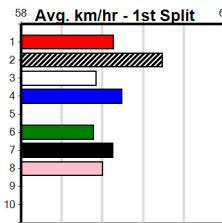

PHOTO MAN AT STUD

Distance: 460m, Race Type: Mixed 6/7, Total Prizemoney: $2,925
1st: $1,950, 2nd: $600, 3rd: $300, 4th: $75

5

8:05PM

(VIC time)

Watchdog Tips:

0 0 0 0

Bet:

Form	Box	Weight	Dist	Track	Date	Time	BON	Margin	1st/2nd (Time)	PIR	Checked	Comment	W/R	Split 1	S/P	Grade

1 VELOX BALE (NSW)[6]
FBD B Feb-22 DROOPYS SYDNEY WINNIE ALLEN
Trainer: Tammy Kennedy-harris (Devon Meadows)
6th (1) 27.1 400 GEL R10 05-Jul-24 23.18 22.48 9.00LPUNCHY (22.58) Q/76 . . . W 8.78 $58.50 X67
3rd (8) 27.4 460 GEL R5 09-Jul-24 26.46 26.13 0.25LTINKER KIM (26.44) M/455 . . . 6.85 $5.20 X67
2nd (4) 27.6 450 BAL R5 14-Jul-24 25.66 25.38 0.10LSPAGHETTI ARMS (25.66) M/222 . . . 6.75 $5.10 T3-RW
3rd (2) 28.0 460 WGL R5 18-Jul-24 26.52 26.21 4.50LOH LANA (26.21) M/433 . . . 6.79 $2.40 X67
Owner(s): L Harris

Winnig Boxes

1	2	3	4	5	6	7	8
1			1				
Prize							
Best							
Starts							
Trk/Dst							
APM							

2 ELENA'S JEBRYNAH (NSW)[6]
BK B Feb-22 WOV LITTLE JEBRYNAH
Trainer: Bryan Sykes (Upper Beaconsfield)
3rd (3) 26.0 400 WGL R4 02-Jul-24 23.51 22.51 0.50LRIO BORIS (23.48) M/11 . . . 8.63 $1.80 X67H
2nd (1) 25.8 400 WGL R4 09-Jul-24 23.18 22.52 0.025LPERCIVAL (23.18) M/22 . . . 8.52 $2.80 X67F
4th (4) 26.1 400 WGL R2 16-Jul-24 23.30 22.77 6.50LASTON SPRITZ (22.87) M/64 . . . 8.78 $5.20 X67
3rd (3) 26.6 400 WGL R2 23-Jul-24 22.81 22.43 5.50LZEUS THUNDERBOLT (22.43) Q/23 . . . 8.35 $13.60 X67
Owner(s): B Sykes

Winnig Boxes

1	2	3	4	5	6	7	8
			1				1
Prize							
Best							
Starts							
Trk/Dst							
APM							

3 MASTER EDUARDO (SA)[7]
BK D Jan-21 AUSSIE INFRARED PRECIOUS DESTINI
Trainer: Scott Deppeler (Morwell)
7th (1) 33.9 450 TRA R7 04-Mar-24 26.00 25.07 14.00LVICTORY CHAD (25.07) S/566 . . . 6.92 $40.10 T3-RW
4th (5) 31.9 400 TRA R5 06-Apr-24 25.60 25.20 3.5LSWEET NUGGET (25.36) M/233 . . . SW 6.76 $61.40 X67
3rd (7) 32.6 450 TRA R2 14-Jun-24 25.34 25.09 3.75LHIGHLAND WARRIOR (25.09) M/222 . . . 6.73 $56.70 RW
2nd (2) 32.2 450 TRA R7 08-Jul-24 25.82 24.96 1.00LRANGER'S GIRL (25.77) S/432 . . . 6.90 $8.50 X67
Owner(s): T Whitford

Winnig Boxes

1	2	3	4	5	6	7	8
1							
Prize							
Best							
Starts							
Trk/Dst							
APM							

4 ARCANA [6]
RF D Mar-21 FERNANDO BALE LADY CEECEE
Trainer: Jodie Leek (Warrandyte)
5th (5) 29.9 300 HVL R11 14-Jun-24 17.21 16.83 4.75LNANA'S TRIFLE (16.88) M/3 . . . 4.00 $7.90 T3-6
3rd (5) 29.8 300 HVL R9 21-Jun-24 17.13 16.81 0.75LMAGIC MOON CHILD (17.09) M/2 . . . 3.98 $5.90 T3-6
3rd (5) 29.8 390 SHP R4 04-Jul-24 22.83 22.18 4.75LHELLO LUNA (22.51) M/54 . . . 8.75 $11.60 T3-6
7th (1) 29.6 460 WGL R3 16-Jul-24 27.15 25.75 15.00LREAD THE ROOM (26.12) M/377 . . . 6.82 $29.60 RW
Owner(s): J Leek

Winnig Boxes

1	2	3	4	5	6	7	8
			1				
Prize							
Best							
Starts							
Trk/Dst							
APM							

ENG WGL 2024-07-26

5 *** VACANT BOX ***
Trainer:
Owner(s):

Winnig Boxes

1	2	3	4	5	6	7	8
Prize							
Best							
Starts							
Trk/Dst							
APM