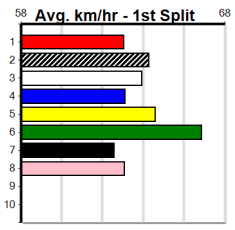

6

8:25PM

(VIC time)

Watchdog Tips:

0 0 0 0

Bet:

Form	Box	Weight	Dist	Track	Date	Time	BON	Margin	1st/2nd (Time)	PIR	Checked	Comment	W/R	Split 1	S/P	Grade

1 MY COOL JACK [5]
BK D Sep-20 MOREIRA SHE'S PERFECT
Trainer: Robert Cunningham (Devon Meadows)
2nd (2) 32.0 460 WGL R9 06-Jun-24 26.26 25.66 0.05LYUM CHA JACK (26.26) S/645 . . . 5.69 $7.60 5H
4th (1) 31.5 515 SAP R8 01-Jul-24 30.00 29.44 8.00LVINCENT BALE (29.44) S/6444 . . . 5.27 $38.50 X45
4th (6) 31.5 460 WGL R8 04-Jul-24 26.54 26.13 6.00LNINETYMILE QUEEN (26.13) S/655 . . . 6.87 $6.20 X45
1st (2) 31.2 460 WGL R6 25-Jul-24 26.16 26.16 3.5LBRINDLE CHIC (26.39) M/211 . . . 6.63 $2.50 T3-5
Owner(s): Ryino Racing (SYN), M Ryan, D Ryan

Winning Boxes

1	2	3	4	5	6	7	8
2	1			2			1
Prize				$20,295.63			
Best				26.16			
Starts				44-6-9-4			
Trk/Dst				15-3-2-1			
APM				$4128			

2 ZORBAS BALE (NSW)[5]
DKBD D Apr-22 CHRISTO BALE DYNA ROMY
Trainer: Correy Grenfell (Anakie)
5th (4) 34.5 485 HOR R8 09-Jul-24 27.92 27.40 4.75LIDYLLIC JAMES (27.58) M/577 . SW . 6.81 $13.00 RWF
6th (4) 34.1 525 MEA R4 13-Jul-24 30.57 29.89 8.50LKING OWEN (30.01) M/4446 . . . 5.24 $62.40 SH
7th (6) 34.1 515 SAN R11 18-Jul-24 30.51 29.29 11.00LECO BALE (29.75) M/5677 . . . 5.18 $11.10 5
4th (1) 33.9 390 BAL R11 24-Jul-24 22.60 22.18 5.00LCHASING HEARTS (22.27) Q/54 . . . 8.71 $12.90 5
Owner(s): B Wheeler

Winning Boxes

1	2	3	4	5	6	7	8
1				2			2
Prize				$13,730.00			
Best				FSH			
Starts				26-5-5-1			
Trk/Dst				0-0-0-0			
APM				$8691			

3 HERE'S TO LOUIE [5]
BK D Mar-22 SHIMA SHINE SUGAR SPICE
Trainer: Jacob Biddell (Cranbourne South)
8th (7) 31.1 525 MEP R10 05-Jun-24 31.26 30.00 17.00LZIPPING CRUSADER (30.07) S/6658 . . W 5.30 $34.20 5
8th (8) 31.7 350 HVL R6 21-Jun-24 20.30 19.54 10.00LSWEET NUGGET (19.61) M/8 . . . 6.98 $3.00 T3-5
7th (1) 31.8 300 HVL R11 28-Jun-24 17.24 16.68 6.00LCLARK (16.84) M/3 . . . 4.06 $4.30 T3-5
6th (8) 31.6 435 SLE R11 03-Jul-24 25.26 24.41 6.50LBLOCK BUSTED (24.83) S/757 . . . 5.43 $5.50 5NP
Owner(s): MK JB (SYN), J Biddell, M Kennewell

Winning Boxes

1	2	3	4	5	6	7	8
			1	1			1
Prize				$7,050.00			
Best				NBT			
Starts				17-3-4-1			
Trk/Dst				3-0-1-0			
APM				$3470			

ENG WGL 2024-07-26

4 MIGHTY HERCULES [5]
RF D Feb-21 BERNARDO MIGHTY MATILDA
Trainer: John Brown (Nyora)
7th (6) 37.8 515 SAN R12 02-May-24 30.41 29.33 9.50LMINH TEDDY (29.77) S/7756 . . . 5.31 $74.40 5
7th (8) 38.1 500 TRA R8 10-May-24 28.33 27.50 12.00LDR. ASHER (27.50) S/677 . . . 9.37 $25.40 X45
2nd (2) 39.0 450 TRA R7 12-Jul-24 25.07 24.94 2.00LWINKING WILLIE (24.94) M/222 . . . 6.59 $80.00 X45
3rd (5) 38.9 460 WGL R7 23-Jul-24 26.54 25.66 4.50LMISS JAZZ (26.24) S/644 . . . 6.72 $11.90 5
Owner(s): J Brown

Winning Boxes

1	2	3	4	5	6	7	8
2	2		2			1	
Prize				$16,155.00			
Best				26.18			
Starts				60-7-9-6			
Trk/Dst				19-2-4-3			
APM				$3551