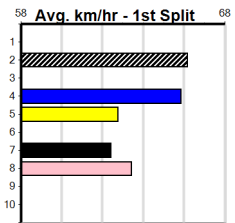

SPORTSBET HT3 (1-4 WINS)

Distance: 400m, Race Type: Restricted Win Heat, Total Prizemoney: $2,925
1st: $1,950, 2nd: $600, 3rd: $300, 4th: $75

9

9:25PM
(VIC time)

Watchdog Tips: **0** **0** **0** **0** Bet: **0**

Form Box Weight Dist Track Date Time BON Margin 1st/2nd (Time) PIR Checked Comment W/R Split 1 S/P Grade

1 DELTA PAWS [5]											Winning Boxes							
BK	B	May-22 AUSSIE INFRARED				QUICK PAWS					1	2	3	4	5	6	7	8
Trainer: Ronald Winter (Denison)																		
1st	(7)	26.5	350	TRA	R10	03-Jun-24	20.40	20.25	3.75L	TARGET TIME (20.65)	M/43	.	.	.	6.80	$5.40	X67	Prize Best $6,860.63 Starts FSH 9-4-1-0 Trk/Dst 0-0-0-0 APM $5560
1st	(1)	26.8	350	TRA	R3	12-Jun-24	19.96	19.75	3.5L	WESTERN BALE (20.19)	M/11	.	.	.	6.65	$4.40	X67	
1st	(8)	26.5	350	TRA	R11	05-Jul-24	20.11	19.49	0.05L	JASON ROSE (20.11)	M/52	.	.	.	6.66	$6.20	5	
5th	(4)	26.5	395	TRA	R4	12-Jul-24	22.58	22.16	5.50L	ONLY PHONES (22.22)	M/234	.	.	.	3.77	$9.70	5	
Owner(s): R Winter																		

2 SHE'S MAGICAL [5] Biks											Winning Boxes							
BK	B	Feb-21 MAGICAL BALE				ONE STEP AHEAD					1	2	3	4	5	6	7	8
Trainer: Craig Treherne (Lara)																		
ST	(-)	28.3	400	GEL		21-May-24	23.09		4.75L	Trial Cleared	M/33	.	4of5	.	8.62	$.	ST	Prize Best $12,090.00 Starts FSH 17-4-6-1 Trk/Dst 0-0-0-0 APM $2192
8th	(5)	28.3	390	BAL	R3	31-May-24	22.81	21.79	15.00L	LAMIA MILA (21.79)	M/56	.	.	.	8.68	$33.80	S	
2nd	(3)	28.0	400	GEL	R7	28-Jun-24	22.77	22.38	3.00L	TINKER DOT (22.57)	M/22	.	.	.	8.49	$28.30	X45	
7th	(1)	27.8	400	GEL	R7	05-Jul-24	23.26	22.48	12.00L	LEO BALE (22.48)	Q/55	.	.	.	8.59	$15.10	X45	
Owner(s): M Morrissey																		

3 *** VACANT BOX ***											Winning Boxes							
Trainer:																		
Owner(s):																		

4 PAW TIKA (NSW)[5]											Winning Boxes							
BK	B	Sep-22 FERNANDO BALE				HELMA BALE					1	2	3	4	5	6	7	8
Trainer: Samantha Grenfell (Anakie)																		
8th	(7)	25.2	525	MEA	R10	06-Jul-24	30.85	30.06	10.00L	CANYA HYPERSONIC (30.15)	M/8888	.	.	.	5.33	$9.10	5	Prize Best $18,485.00 Starts FSH 13-4-1-3 Trk/Dst 0-0-0-0 APM $15752
3rd	(8)	25.2	525	MEA	R11	13-Jul-24	30.61	29.89	2.00L	CONTAINER (30.47)	M/5444	.	.	.	5.19	$10.40	SH	
5th	(5)	25.5	525	MEA	R9	20-Jul-24	30.60	29.73	7.00L	POWER OUT (30.13)	M/3555	.	.	.	5.18	$21.00	5	
7th	(7)	25.5	515	SAN	R10	25-Jul-24	30.07	29.23	12.00L	FLYING ZULU (29.28)	M/5777	.	.	.	5.13	$58.80	X45	
Owner(s): B Wheeler																		

5 JOY RIDE [5]											Winning Boxes							
BE	D	Jul-22 EQUALIZER				PODIUM					1	2	3	4	5	6	7	8
Trainer: Kate Gorman (Tanjil South)																		
5th	(6)	31.9	515	SAP	R9	24-Jun-24	31.06	29.46	14.00L	TEMPER TRAP (30.13)	S/8666	.	.	.	5.34	$19.70	X67	Prize Best $4,095.00 Starts NBT 12-3-1-2 Trk/Dst 1-0-0-1 APM $3009
6th	(1)	31.9	450	SHP	R10	04-Jul-24	26.10	25.50	8.00L	LIRON TYSON (25.56)	M/444	.	.	.	6.77	$20.00	T3-RW	
1st	(8)	31.5	460	WGL	R5	11-Jul-24	26.62	26.48	5.00L	PENNY INTENTION (26.97)	M/111	.	.	.	6.78	$2.80	T3-RW	
6th	(1)	31.5	525	MEP	R3	24-Jul-24	31.83	30.11	14.00L	ASTON MICHIGAN (30.86)	Q/2466	.	.	.	5.22	$18.80	T3-5	
Owner(s): SEE THE DREAM (SYN), S Buccilli, B Buccilli																		

6 *** VACANT BOX ***											Winning Boxes							
Trainer:																		
Owner(s):