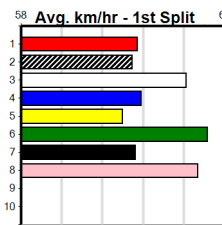

BARN BAR FUNCTION ROOM

Distance: 400m, Race Type: Grade 5, Total Prizemoney: $2,925
1st: $1,950, 2nd: $600, 3rd: $300, 4th: $75

11

10:04PM

(VIC time)

Watchdog Tips:

0 0 0 0

Bet:

Form	Box	Weight	Dist	Track	Date	Time	BON	Margin	1st/2nd (Time)	PIR	Checked	Comment	W/R	Split 1	S/P	Grade

1 NO DOORS [5]

BD D Feb-21 FERNANDO BALE DR. MINO

Trainer: Ronald Winter (Denison)

7th (5)	29.8	395	TRA	R4	21-Jun-24	22.67	22.01	9.50	LMY MATE MINA (22.01)	M/6567	.	.	.	3.85	$38.70	5
5th (4)	29.8	395	TRA	R5	08-Jul-24	22.74	22.32	3.75	LBLOCK BUSTED (22.49)	M/444	.	.	.	3.93	$4.10	5
4th (6)	29.8	395	TRA	R5	15-Jul-24	23.26	22.67	2.75	LINTER TRIGON (23.08)	M/564	.	.	.	4.00	$4.60	T3-5
8th (7)	29.8	350	HVL	R12	19-Jul-24	20.03	18.99	9.00	LVIKING (19.42)	M/7	.	.	.	6.73	$23.80	T3-5

Owner(s): R Winter

Winning Boxes

1	2	3	4	5	6	7	8
1	1	1		2	1		
Prize	$24,090.00						
Best	NBT						
Starts	75-6-16-14						
Trk/Dst	8-0-2-3						
APM	$4783						

2 IASON BALE (NSW)[5]

WF D Jan-21 ORSON ALLEN QUIP ALLEN

Trainer: Luke Harris (Devon Meadows)

1st (7)	33.1	395	TRA	R5	10-Jun-24	22.36	22.29	4.00	LFREE FALLING (22.63)	Q/111	.	.	.	3.75	$2.80	T3-5
6th (5)	33.3	395	TRA	R7	17-Jun-24	22.62	21.97	8.50	LTROPICANA (22.04)	M/655	.	.	.	3.83	$6.90	SH
4th (8)	33.7	400	GEL	R11	22-Jun-24	23.64	22.83	8.50	LDESMONDE (23.07)	M/14	.	.	.	8.56	$3.30	5
8th (6)	34.1	400	GEL	R12	19-Jul-24	23.76	22.49	17.00	LLET'S WIN OLLIE (22.63)	M/88	.	.	.	8.91	$33.30	5

Owner(s): L Harris

Winning Boxes

1	2	3	4	5	6	7	8
1		3	1	1	1	1	4
Prize	$32,526.25						
Best	23.42						
Starts	63-11-7-6						
Trk/Dst	4-1-0-0						
APM	$5755						

ENG HVL 2024-07-26

3 STEEL LADY [5]

BK B Apr-21 FERNANDO BALE STEEL TOES

Trainer: Donna Sadler (Koo Wee Rup Nth)

8th (4)	27.0	527	GUN	R8	21-Sep-23	31.25	30.41	12.00	LJET KEEN (30.41)	688	688	.	.	3.64	$8.50	NG
3rd (5)	26.8	525	WAG	R6	29-Sep-23	30.91	30.60	3.5	LCARTWRIGHT QUEEN (30.66)			.	.	5.51	$3.50	X45
7th (2)	26.9	400	WGL	R11	05-Dec-23	24.45	22.38	27.00	LROMAN HOOK (22.59)	M/77	.	V14	.	8.70	$3.40	5
ST (-)	27.5	400	WGL		25-Jul-24	23.21		0.01	L Trial Cleared	M	.	1of1	.	.	$.	ST

Owner(s): D Sadler

Winning Boxes

1	2	3	4	5	6	7	8
2	1	1			2		
Prize	$12,150.00						
Best	NBT						
Starts	22-6-2-3						
Trk/Dst	1-0-0-0						
APM	$1409						

4 SPICY SIREN [5]

WF B Aug-21 FERNANDO BALE CAPTAIN JACKIE

Trainer: Belinda Connolly (Caldermeade)

2nd (5)	23.2	460	GEL	R8	02-Jul-24	26.24	25.94	1.00	LBLACK TUXEDO (26.19)	Q/111	.	.	.	6.65	$8.90	5
5th (8)	23.6	400	GEL	R4	09-Jul-24	23.20	22.77	4.00	LPEACHES (22.92)	M/46	.	.	.	8.64	$5.20	5
2nd (7)	23.3	400	WGL	R7	18-Jul-24	22.93	22.88	1.00	L MIGHTY HANNIBAL (22.88)	Q/11	.	.	.	8.39	$2.90	5
5th (7)	23.2	450	BAL	R7	22-Jul-24	26.25	25.73	8.00	LBRANDENBURG (25.73)	M/457	.	.	W	6.84	$3.70	T3-5

Owner(s): D Kerr

Winning Boxes

1	2	3	4	5	6	7	8
1	1	1	1		1		
Prize	$7,130.00						
Best	22.90						
Starts	38-4-6-6						
Trk/Dst	8-2-1-0						
APM	$2314