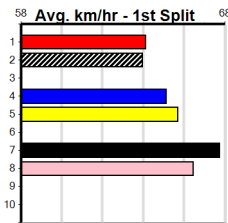

Warragul

SPORTSBET HT2 (1-4 WINS)

Distance: 400m, Race Type: Restricted Win Heat, Total Prizemoney: $2,925
1st: $1,950, 2nd: $600, 3rd: $300, 4th: $75

3

7:25PM
(VIC time)

Watchdog Tips:

0 0 0 0

Bet:

Form Box Weight Dist Track Date Time BON Margin 1st/2nd (Time) PIR Checked Comment W/R Split 1 S/P Grade

1 VARSITY BALE (NSW)[5]														Winning Boxes															
BD	D	Apr-22 CHRISTO BALE				DYNA ROMY				1	2	3	4	5	6	7	8												
Trainer: Samantha Grenfell (Anakie)														1	1							1							
4th	(5)	39.7	525	MEA	R11	06-Jul-24	30.49	30.06	5.00	LDISHEVELED (30.15)	S/5223	.	.	.	5.33	$16.70	5	Prize Best Starts	$11,120.00	FSH	24-3-3-5	0-0-0-0	$7234						
4th	(1)	40.2	525	MEA	R9	13-Jul-24	30.60	29.89	1.25	LULLY LUNA (30.52)	S/7333	.	.	.	5.31	$24.50	SH	Trk/Dst APM											
4th	(2)	40.2	525	MEA	R10	20-Jul-24	30.51	29.73	4.25	LMACKINAW PEACH/ROYAL	M/8865	.	.	.	5.39	$20.40	5												
3rd	(3)	40.6	515	SAN	R4	25-Jul-24	29.80	29.23	3.5	LDISHEVELED (29.57)	S/7433	.	.	.	5.22	$21.00	5												
Owner(s): B Wheeler																													

2 BEST OF COLOUR [5]														Winning Boxes																						
BE	D	Nov-21 WHISKEY RIOT				COOLER COLOUR				1	2	3	4	5	6	7	8																			
Trainer: Jane Reynolds (Pearcedale)														1								1								1	1					
2nd	(7)	32.6	510	SLE	R4	30-Jun-24	29.19	28.84	0.10	LADALIA TIPPER (29.18)	M/223	.	.	.	9.21	$3.90	RW	Prize Best Starts	$16,495.00	NBT	43-3-10-10	3-0-1-1	$7708													
1st	(7)	32.2	435	SLE	R9	07-Jul-24	24.81	24.39	3.25	LMYALL MEG (25.02)	M/411	.	.	.	5.42	$10.20	X67	Trk/Dst APM																		
3rd	(8)	32.2	435	SLE	R4	14-Jul-24	24.97	24.43	4.00	LRAPIDFIRE DENZEL (24.69)	M/344	.	.	.	5.42	$1.60	RW																			
7th	(2)	32.5	460	WGL	R7	23-Jul-24	26.71	25.66	7.00	LMISS JAZZ (26.24)	M/466	.	.	.	6.67	$10.70	5																			
Owner(s): JUST COLOUR (SYN), C Haigh, J Reynolds																																				

3 *** VACANT BOX ***														Winning Boxes							
Trainer:																					
Owner(s):																					

4 BUDDY BLUE [5]														Winning Boxes																						
BE	D	Nov-21 BAROOGA BRETT				BALKAN DOTTI				1	2	3	4	5	6	7	8																			
Trainer: Bethany Garrick (Devon Meadows)														1	2							2														
4th	(7)	30.2	400	WGL	R12	20-Jun-24	23.34	22.89	6.00	LQUEST FOR DREAMS (22.93)	M/13	.	.	.	8.43	$3.90	T3-5	Prize Best Starts	$6,475.00	22.86	30-4-1-2	17-2-0-1	$2390													
5th	(8)	29.6	400	WGL	R12	11-Jul-24	23.54	23.08	4.75	LSHINY NEW TOY (23.22)	M/35	.	.	.	8.64	$6.70	T3-5	Trk/Dst APM																		
7th	(7)	29.2	400	WGL	R12	16-Jul-24	23.43	22.77	2.75	LMISTY AMY (23.25)	Q/13	.	.	.	8.39	$19.40	5																			
8th	(4)	29.5	300	HVL	R7	19-Jul-24	17.16	16.74	6.00	LGRETEL'S GIRL (16.74)	M/1	.	.	.	3.91	$41.50	X45																			
Owner(s): B Garrick														ENG WGL 2024-07-26																						

5 FULL SPEED AHEAD [5]														Winning Boxes																						
BK	B	Feb-21 MAGICAL BALE				ONE STEP AHEAD				1	2	3	4	5	6	7	8																			
Trainer: Craig Treherne (Lara)														1																1	3					
8th	(7)	29.8	390	WBL	R3	01-May-24	22.88	21.87	9.00	LBANK ON FRANKIE (22.26)	M/48	.	V0	.	8.65	$3.10	S	Prize Best Starts	$9,230.00	FSH	35-4-8-3	0-0-0-0	$2787													
3rd	(7)	30.2	450	BAL	R9	06-Jun-24	25.71	25.14	4.00	LMEAL TICKET (25.44)	M/233	.	.	.	6.61	$18.30	5H	Trk/Dst APM																		
2nd	(8)	29.9	400	GEL	R12	28-Jun-24	22.86	22.38	0.75	LBLACK BOW (22.81)	S/22	.	.	.	8.47	$2.90	5																			
4th	(3)	29.9	400	GEL	R12	05-Jul-24	23.37	22.48	12.00	LVERSNELLEN (22.56)	M/85	.	.	W	8.79	$10.60	5																			
Owner(s): C Treherne																																				

6 *** VACANT BOX ***														Winning Boxes							
Trainer:																					
Owner(s):