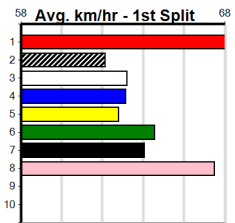

Warragul

10
9:44PM
(VIC time)

SHIMA SHINE AT STUD (1-3 WINS)

Distance: 400m, Race Type: Restricted Win, Total Prizemoney: \$2,925
1st: \$1,950, 2nd: \$600, 3rd: \$300, 4th: \$75

Watchdog Tips: 0 0 0 0 Bet: .