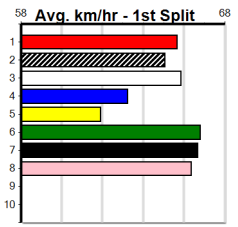

Warragul

8

9:05PM

(VIC time)

PAUA OF BUDDY AT STUD

Distance: 460m, Race Type: Mixed 4/5, Total Prizemoney: $3,360
1st: $2,250, 2nd: $690, 3rd: $345, 4th: $75

Watchdog Tips: 0 0 0 0 Bet: .