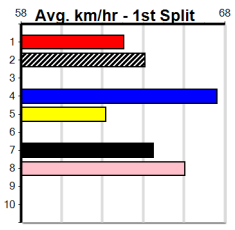

Warragul

SPORTSBET HT1 (1-4 WINS)

Distance: 400m, Race Type: Restricted Win Heat, Total Prizemoney: $2,925
1st: $1,950, 2nd: $600, 3rd: $300, 4th: $75

2

7:05PM
(VIC time)

Watchdog Tips: 0 0 0 0 **Bet:** .