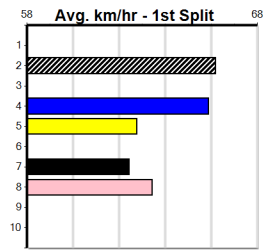

SPORTSBET HT3 (1-4 WINS)

Distance: 400m, Race Type: Restricted Win Heat, Total Prizemoney: $2,925
1st: $1,950, 2nd: $600, 3rd: $300, 4th: $75

Watchdog Tips: [ ] [ ] [ ] [ ] Bet: [ ]

Form Box Wgt Dist Track Date Time BON Margin 1st/2nd (Time) PIR Checked Comment W/R Split 1 S/P Grade

DELTA PAWS [5]
BD Bitch May-22 Sire: AUSSIE INFRARED Dam: QUICK PAWS
Owner(s): R Winter Trainer: Ronald Winter (Denison)
Winning Distances: < 300m (0) 300 - 399m (4) 400 - 499m (0) 500 - 599m (0) 600 - 699m (0) > 700m (0)
Winning Weights: 26.1(1) 26.5(2) 26.8(1)
4th (8) 25.8 350 TRA R1 10-May-24 20.45 19.55 12.00 DUNSMORE FLYER (19.66) M/65 . . . 6.85 $1.70 M
2nd (5) 26.1 350 TRA R1 15-May-24 20.10 19.69 0.25L GIN CHASER (20.09) M/12 . . . 6.65 $30.10 M
1st (3) 26.1 350 TRA R2 20-May-24 19.98 19.98 7.50L RIVER PLAY (20.49) M/11 . SW . 6.61 $1.60 T3-M
8th (6) 26.5 350 TRA R3 29-May-24 20.95 19.62 18.00 POSH PAWS (19.72) M/33 . VO . 6.68 $13.50 X67
1st (7) 26.5 350 TRA R10 03-Jun-24 20.40 20.25 3.75L TARGET TIME (20.65) M/43 . . . 6.80 $5.40 X67
1st (1) 26.8 350 TRA R3 12-Jun-24 19.96 19.75 3.5L WESTERN BALE (20.19) M/11 . . . 6.65 $4.40 X67
1st (8) 26.5 350 TRA R11 05-Jul-24 20.11 19.49 0.05L JASON ROSE (20.11) M/52 . . . 6.66 $6.20 5
5th (4) 26.5 395 TRA R4 12-Jul-24 22.58 22.16 5.50L ONLY PHONES (22.22) M/234 . . . 3.77 $9.70 5
Last 3 wins NOT included above
Prize Best $6860.63
Starts FSH 9-4-1-0
Trk/Dts 0-0-0-0
APM 5560

SHE'S MAGICAL [5] Biks
BK Bitch Feb-21 Sire: MAGICAL BALE Dam: ONE STEP AHEAD
Owner(s): M Morrissey Trainer: Craig Treherne (Lara)
Winning Distances: < 300m (0) 300 - 399m (0) 400 - 499m (4) 500 - 599m (0) 600 - 699m (0) > 700m (0)
Winning Weights: 28.6(1) 28.8(1) 29.3(1) 29.9(1)
3rd (5) 29.1 425 BEN R4 27-Oct-23 24.20 23.75 0.50L MISTRESS OASIS (24.17) Q/344 . . . 6.52 $7.80 5
2nd (2) 28.9 500 BEN R6 04-Nov-23 28.20 28.15 0.50L BACK TO SCRATCH (28.17) M/111 . . . 6.51 $4.80 5
2nd (3) 29.3 500 BEN R8 17-Nov-23 28.51 28.20 1.75L SHINE ON MIKADO (28.40) Q/122 . V7 . 6.41 $4.70 X45
ST (-) 28.1 400 GEL 25-Mar-24 23.28 2.75L Trial Not Cleared M/12 . 3of4 . 8.46 . ST
ST (-) 28.3 400 GEL 21-May-24 23.09 4.75L Trial Cleared M/33 . 4of5 . 8.62 . ST
8th (5) 28.3 390 BAL R3 31-May-24 22.81 21.79 15.00 LAMIA MILA (21.79) M/56 . . . 8.68 $33.80 S
2nd (3) 28.0 400 GEL R7 28-Jun-24 22.77 22.38 3.00L TINKER DOT (22.57) M/22 . . . 8.49 $28.30 X45
7th (1) 27.8 400 GEL R7 05-Jul-24 23.26 22.48 12.00 LEO BALE (22.48) Q/55 . . . 8.59 $15.10 X45
Last 3 wins NOT included above
1st (7) 28.8 450 SHP R5 13-Mar-23 25.01 24.94 5.00L SNOOPING AIR (25.35) Q/111 . . . 6.55 $13.90 RW
1st (1) 29.9 425 BEN R4 22-Sep-23 23.92 23.75 6.00L JUNKYARD PRINCE (24.30) Q/111 . SW . 6.55 $2.40 X67
1st (6) 29.3 410 HOR R9 17-Oct-23 23.36 23.06 0.25L IDAHO EVIE (23.37) Q/11 . . . 10.21 $3.60 5
Prize Best $12090.00
Starts FSH 17-4-6-1
Trk/Dts 0-0-0-0
APM 2192

*** VACANT BOX ***
Sire: Dam:
Owner(s): Trainer:
Winning Distances: < 300m (0) 300 - 399m (0) 400 - 499m (0) 500 - 599m (0) 600 - 699m (0) > 700m (0)
Winning Weights:
Box History