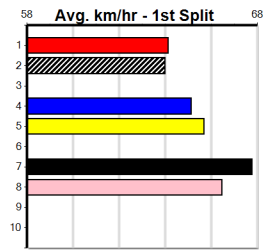

SPORTSBET HT2 (1-4 WINS)

Distance: 400m, Race Type: Restricted Win Heat, Total Prizemoney: $2,925
1st: $1,950, 2nd: $600, 3rd: $300, 4th: $75

Watchdog Tips:

Bet:

Form Box Wgt Dist Track Date Time BON Margin 1st/2nd (Time) PIR Checked Comment WR Split 1 S/P Grade

VARSITY BALE (NSW)[5]
BD Dog Apr-22 Sire: CHRISTO BALE Dam: DYNA ROMY
Owner(s): B Wheeler
Trainer: Samantha Grenfell (Anakie)
Winning Distances: < 300m (0) 300 - 399m (1) 400 - 499m (2) 500 - 599m (0) 600 - 699m (0) > 700m (0)
Winning Weights: 38.1(1) 38.3(1) 38.5(1)
Box History table and Prize Best Starts table included.

BEST OF COLOUR [5]
BE Dog Nov-21 Sire: WHISKEY RIOT Dam: COOLER COLOUR
Owner(s): JUST COLOUR (SYN), C Haigh, J Reynolds
Trainer: Jane Reynolds (Pearcedale)
Winning Distances: < 300m (0) 300 - 399m (0) 400 - 499m (2) 500 - 599m (1) 600 - 699m (0) > 700m (0)
Winning Weights: 32.2(1) 32.5(1) 33.1(1)
Box History table and Prize Best Starts table included.

*** VACANT BOX ***
Sire: Dam:
Owner(s):
Trainer:
Winning Distances: < 300m (0) 300 - 399m (0) 400 - 499m (0) 500 - 599m (0) 600 - 699m (0) > 700m (0)
Winning Weights:

BUDDY BLUE [5]
BE Dog Nov-21 Sire: BAROOGA BRETT Dam: BALKAN DOTTI
Owner(s): B Garrick
Trainer: Bethany Garrick (Devon Meadow ENG WGL 2024-07-26)
Winning Distances: < 300m (0) 300 - 399m (2) 400 - 499m (2) 500 - 599m (0) 600 - 699m (0) > 700m (0)
Winning Weights: 29.4(1) 29.5(1) 29.6(1) 29.8(1)
Box History table and Prize Best Starts table included.

FULL SPEED AHEAD [5]
BK Bitch Feb-21 Sire: MAGICAL BALE Dam: ONE STEP AHEAD
Owner(s): C Treherne
Trainer: Craig Treherne (Lara)
Winning Distances: < 300m (0) 300 - 399m (0) 400 - 499m (4) 500 - 599m (0) 600 - 699m (0) > 700m (0)
Winning Weights: 28.9(1) 29.5(1) 30.2(2)
Box History table and Prize Best Starts table included.