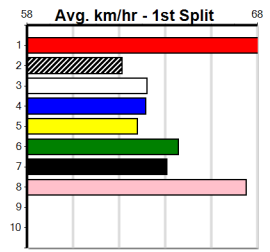

Owner(s):
 Winning Distances: < 300m (0) 300 - 399m (0) 400 - 499m (0) 500 - 599m (0) 600 - 699m (0) > 700m (0)
 Winning Weights:

Box History

Warragul
10
9:44PM
(VIC time)

SHIMA SHINE AT STUD (1-3 WINS)

Distance: 400m, Race Type: Restricted Win, Total Prizemoney: \$2,925
1st: \$1,950, 2nd: \$600, 3rd: \$300, 4th: \$75