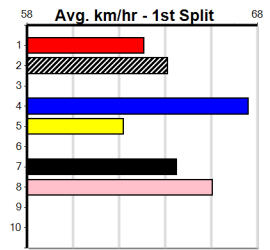

SPORTSBET HT1 (1-4 WINS)

Distance: 400m, Race Type: Restricted Win Heat, Total Prizemoney: $2,925
1st: $1,950, 2nd: $600, 3rd: $300, 4th: $75

Watchdog Tips: [ ] [ ] [ ] [ ] Bet: [ ]

Form Box Wgt Dist Track Date Time BON Margin 1st/2nd (Time) PIR Checked Comment W/R Split 1 S/P Grade

GOT FLAIR (NSW)[6]
BD Dog Nov-22 Sire: FERNANDO BALE Dam: CHAMPION MODEL
Owner(s): B Alford
Trainer: Brian Alford (Yarram)
Winning Distances: < 300m (0) 300 - 399m (1) 400 - 499m (1) 500 - 599m (0) 600 - 699m (0) > 700m (0)
Winning Weights: 33.2(1) 33.3(1)
3rd (3) 33.2 350 TRA R1 07-Jun-24 20.29 19.65 2.25L ZULU WOLF (20.14) S/43 . . . 6.75 $4.20 M
2nd (1) 33.4 350 TRA R1 12-Jun-24 20.20 19.75 1.5L PERCIVAL (20.12) M/22 . . SW . 6.80 $2.40 M
2nd (6) 33.2 350 TRA R1 17-Jun-24 20.10 19.76 1.00L RIO WHIZZER (20.04) M/32 . . . 6.76 $1.90 M
3rd (8) 33.2 435 SLE R2 23-Jun-24 24.95 24.37 8.00L PAW BODHI (24.41) M/433 . . . 5.35 $2.20 MH
6th (3) 32.8 435 SLE R2 30-Jun-24 25.31 24.46 10.00 ROSCOE BALE (24.64) M/555 . . . 5.40 $8.10 MF
3rd (6) 33.0 350 TRA R2 05-Jul-24 20.44 19.49 4.00L BLISSFUL RAIN (20.17) S/44 . . . 6.85 $1.60 M
1st (2) 33.2 350 TRA R1 10-Jul-24 20.23 19.79 4.00L DR. LEONI (20.50) M/211 . . . 6.76 $1.50 M
1st (5) 33.3 400 WGL R9 25-Jul-24 23.32 23.01 0.25L TILLY GIRL (23.34) M/33 . . . 8.48 $7.00 T3-7
Last 3 wins NOT included above
Prize Best $3620.00
Starts 23.32(5)-25/7/24
Trk/Dts 8-2-2-3
APM 1-1-0-0 3348

GENESIS BALE (NSW)[5]
WBD Dog Mar-22 Sire: JS FLAMIN ACE Dam: FAITHY BALE
Owner(s): B Wheeler
Trainer: Correy Grenfell (Anakie)
Winning Distances: < 300m (0) 300 - 399m (0) 400 - 499m (4) 500 - 599m (0) 600 - 699m (0) > 700m (0)
Winning Weights: 31.2(1) 31.5(2) 32.9(1)
6th (6) 31.5 515 SAN R2 06-Jun-24 30.28 29.50 9.00L SUPER NUGGET (29.68) S/6666 . . . 5.30 $49.60 X67
1st (6) 31.5 460 GEL R7 11-Jun-24 26.00 25.86 0.25L CHELSEA DAGGER (26.02) M/111 . . SW . 6.69 $9.40 X67
2nd (3) 31.6 410 HOR R3 18-Jun-24 23.37 23.08 0.05L MOONLIGHT GRAND (23.37) M/44 . . . 10.47 $10.10 6G
1st (2) 31.2 410 HOR R4 25-Jun-24 23.47 23.07 0.50L TALKIN' BLUEY (23.50) Q/22 . . SW . 10.71 $3.20 6G
1st (3) 31.5 485 HOR R5 02-Jul-24 27.43 27.06 2.50L PATRIOT BRADLEY (27.59) M/111 . . . 6.63 $4.50 RWH
3rd (3) 31.6 485 HOR R8 09-Jul-24 27.65 27.40 1.00L IDYLLIC JAMES (27.58) M/222 . . . 6.75 $8.90 RWF
6th (2) 31.4 515 SAP R12 15-Jul-24 30.85 29.45 12.00 WILD SERENA (30.02) M/5666 . . . 5.26 $5.40 5H
4th (8) 31.4 525 MEA R12 20-Jul-24 31.09 29.73 14.00 IRISH LUCY (30.16) S/4544 . . . 5.18 $9.20 5
Last 3 wins NOT included above
1= (4) 32.9 410 HOR R2 30-Apr-24 23.99 23.20 0.75L GENESIS BALE/MOONLIGHT M/52 . . . 10.58 $8.00 M
Prize Best $8615.00
Starts FSH
Trk/Dts 15-4-2-2
APM 0-0-0-0 6991

*** VACANT BOX ***
Sire: Dam:
Owner(s):
Trainer:
Winning Distances: < 300m (0) 300 - 399m (0) 400 - 499m (0) 500 - 599m (0) 600 - 699m (0) > 700m (0)
Winning Weights:
Box History