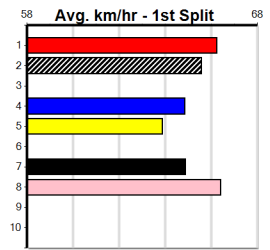

VIATEK

Distance: 400m, Race Type: Free For All, Total Prizemoney: $3,360
1st: $2,250, 2nd: $690, 3rd: $345, 4th: $75

Watchdog Tips:

Bet:

Table with columns: Form Box, Wgt, Dist, Track, Date, Time, BON, Margin, 1st/2nd (Time), PIR, Checked, Comment, WR, Split 1, S/P, Grade

CLASSY KAYLA [3]
BK Bitch Feb-20
Sire: ASTON DEE BEE Dam: KELSOS TENDERLEE
Owner(s): OUR FAMILY (SYN), B Selleck, D Selleck, J Selleck, H Selleck, J Lindsay, B Lindsay
Trainer: Brian Selleck (Tooradin)

CELTIC BOUY [4]
BK Dog May-20
Sire: KEYBOW Dam: BOGIE CLASSIC
Owner(s): S Van oirschot
Trainer: Steven Van oirschot (Moe South)

*** VACANT BOX ***
Sire: Dam:
Owner(s):
Trainer:

BO RHAPSODY [4]
BK Dog Jan-22
Sire: SHIMA SHINE Dam: ABSOLUTE RUBY
Owner(s): Ruby Syndicate (YN), R Matthews, A Scott, M Lowe, E Scott, N Brown, D Gleeson, G Johnson
Trainer: Dawn Johnston (Toongabbie)

ART THE CLOWN [3]
BK Dog Apr-22
Sire: BEAST UNLEASHED Dam: SLINGSHOT ANGEL
Owner(s): B Sargent
Trainer: Rosalie Kerr (Caldermeade)

1

2

3

4

5

Box History table for Classy Kayla

Box History table for Celtic Bouy

Box History table for Bo Rhapsody

Box History table for Art the Clown