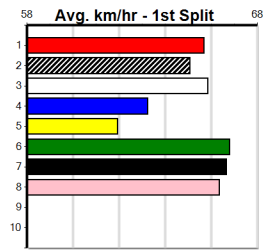

PAWA OF BUDDY AT STUD

Distance: 460m, Race Type: Mixed 4/5, Total Prizemoney: \$3,360
1st: \$2,250, 2nd: \$690, 3rd: \$345, 4th: \$75

Watchdog Tips: [] [] [] [] [] [] [] [] [] [] Bet: [] [] [] [] [] [] [] [] [] []