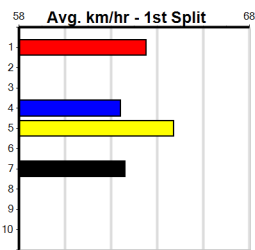

Warragul

HARD STYLE RICO AT STUD

Distance: 400m, Race Type: Maiden, Total Prizemoney: $2,535
1st: $1,680, 2nd: $520, 3rd: $260, 4th: $75

1
6:45PM

(VIC time)

Watchdog Tips: ☐ ☐ ☐ ☐ ☐ Bet: ☐

STAR COMMAND [M]
BK Dog Sep-22 Sire: COSMIC RUMBLE Dam: REAL REWARD
Owner(s): Three Little Pigs and The Big Bad Wolf (SYN), J Presutto, P Presutto, A Presutto, D Presutto
Winning Distances: < 300m (0) 300 - 399m (0) 400 - 499m (0) 500 - 599m (0) 600 - 699m (0) > 700m (0)
Winning Weights:

2nd (8)	29.9	435	SLE	R2	14-Jul-24	24.84	24.43	4.25L ZIPPITY ZIPPIN' (24.55)	M/222	5.36	$3.80 M
3rd (8)	29.8	435	SLE	R1	17-Jul-24	25.25	24.54	3.00L STORMY SECRET (25.05)	M/433	5.37	$1.20 M
2nd (5)	29.7	450	SHP	R2	22-Jul-24	25.50	24.95	8.00L NEEDFUL (24.95)	Q/222	6.68	$9.50 M

Trainer: Natalie Presutto (Devon Meadows)

Box History

Bx	1st	2nd	3rd	4th	5th	6th	7th	8th
1								
2								
3								
4								
5		1						
6								
7								
8		1	1					

Prize Best Starts Trk/Dts APM $1300.00 FSH 3-0-2-1 0-0-0-0 1300

Last 3 wins NOT included above

ONCE MORE [M]
BK Dog Jul-22 Sire: ASTON RUPEE Dam: WHAT A SURPRISE
Owner(s): C Brown
Winning Distances: < 300m (0) 300 - 399m (0) 400 - 499m (0) 500 - 599m (0) 600 - 699m (0) > 700m (0)
Winning Weights:

1st	2nd	3rd	4th	5th	6th	7th	8th

Trainer: Graham Brown (Cardinia)

Box History

Bx	1st	2nd	3rd	4th	5th	6th	7th	8th
1								
2								
3								
4								
5								
6								
7								
8								

Prize Best Starts Trk/Dts APM $0 FSH 0-0-0-0 0-0-0-0 0

Last 3 wins NOT included above

*** VACANT BOX ***
Sire: Dam:
Owner(s):
Winning Distances: < 300m (0) 300 - 399m (0) 400 - 499m (0) 500 - 599m (0) 600 - 699m (0) > 700m (0)
Winning Weights:

Trainer:

Box History

RHYTHMIC ENERGY [M]
BK Dog Sep-22 Sire: SHIMA SHINE Dam: JAZZ OPERA
Owner(s): N Presutto
Winning Distances: < 300m (0) 300 - 399m (0) 400 - 499m (0) 500 - 599m (0) 600 - 699m (0) > 700m (0)
Winning Weights:

4th (8)	31.3	450	SHP	R9	03-Jun-24	25.72	24.99	5.00L REANNA'S PRIDE (25.38)	M/334	6.76	$3.60 MH
6th (7)	31.1	450	SHP	R4	10-Jun-24	25.96	25.25	9.50L REANNA'S PRIDE (25.31)	S/886	7.10	$18.50 MSF
2nd (8)	30.5	435	SLE	R2	17-Jul-24	25.16	24.54	3.00L DR. LEONI (24.95)	S/733	5.55	$1.20 M
3rd (2)	30.8	450	SHP	R2	22-Jul-24	25.58	24.95	9.00L NEEDFUL (24.95)	M/333	6.71	$11.80 M

Trainer: Natalie Presutto (Devon Meadows)
ENG WGL 2024-07-26

Box History

Bx	1st	2nd	3rd	4th	5th	6th	7th	8th
1								
2			1					
3								
4								
5								
6								
7						1		
8		1	1					

Prize Best Starts Trk/Dts APM $855.00 FSH 4-0-1-1 0-0-0-0 840

Last 3 wins NOT included above