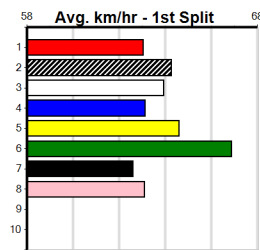

MC GRAFIX & SIGNS

Distance: 460m, Race Type: Grade 5, Total Prizemoney: $2,925
1st: $1,950, 2nd: $600, 3rd: $300, 4th: $75

Watchdog Tips:

Bet:

Table header with columns: Form Box, Wgt, Dist, Track, Date, Time, BON, Margin, 1st/2nd (Time), PIR, Checked, Comment, WR, Split 1, S/P, Grade

MY COOL JACK [5]
BK Dog Sep-20 Sire: MOREIRA Dam: SHE'S PERFECT
Owner(s): Ryino Racing (SYN), M Ryan, D Ryan
Trainer: Robert Cunningham (Devon Mead)
Winning Distances: < 300m (0) 300 - 399m (1) 400 - 499m (3) 500 - 599m (2) 600 - 699m (0) > 700m (0)
Winning Weights: 31.2(3) 31.4(2) 32.0(1)
6th (6) 31.7 500 BEN R5 16-Mar-24 28.86 27.83 12.00 FIGURE IT OUT (28.05) M/766 . . . 6.89 $12.50 5
2nd (5) 31.6 450 TRA R7 01-May-24 25.15 24.86 0.50L MILLARA'S MONEY (25.13) M/222 . . . 6.65 $7.50 5
8th (8) 31.6 460 WGL R6 07-May-24 26.60 26.07 5.00L TEDDY BOX (26.27) M/588 . . . 6.73 $9.10 5
5th (8) 31.7 350 HVL R5 26-May-24 19.74 18.89 6.50L BEAR LEE BANDIT (19.30) S/8 . . . 6.82 $12.00 5
2nd (2) 32.0 460 WGL R9 06-Jun-24 26.26 25.66 0.05L YUM CHA JACK (26.26) S/645 . . . 5.69 $7.60 5H
4th (1) 31.5 515 SAP R8 01-Jul-24 30.00 29.44 8.00L VINCENT BALE (29.44) S/6444 . . . 5.27 $38.50 X45
4th (6) 31.5 460 WGL R8 04-Jul-24 26.54 26.13 6.00L NINETYMILE QUEEN (26.13) S/655 . . . 6.87 $6.20 X45
1st (2) 31.2 460 WGL R6 25-Jul-24 26.16 26.16 3.5L BRINDLE CHIC (26.39) M/211 . . . 6.63 $2.50 T3-5
Last 3 wins NOT included above
1st (5) 31.4 460 WGL R5 13-Jun-23 26.20 25.54 0.75L SALLY SUPREME (26.25) M/431 . . . 6.63 $4.10 X67
1st (1) 31.4 515 SAP R9 30-Jul-23 29.88 29.41 3.5L CAESARS PALACE (30.13) M/4111 . . . 5.13 $4.00 RW
1st (8) 31.2 525 MEP R8 15-Nov-23 30.48 30.04 1.5L STRAWBERRY SWEET M/5442 . . . SW . 5.33 $2.00 5

Box History table for MY COOL JACK [5]
Bx 1st 2nd 3rd 4th 5th 6th 7th 8th
1 2 1 2 1
2 1 2
3 1 1
4 3 1 1 1
5 2 1 3 1 1
6 1 4 1 1
7 1 1 1 1 1
8 1 1 1 2 1 1
Prize Best $20295.63
Starts 26.16(6)-6/6/23
Trk/Dts 44-6-9-4
APM 15-3-2-1 4128