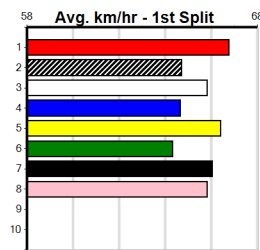

SENNACHIE AT STUD

Distance: 400m, Race Type: Grade 5, Total Prizemoney: $2,925
1st: $1,950, 2nd: $600, 3rd: $300, 4th: $75

Watchdog Tips:

Bet:

Form Box Wgt Dist Track Date Time BON Margin 1st/2nd (Time) PIR Checked Comment WR Split 1 S/P Grade

PETZEL BALE (NSW)[5]
BK Dog Dec-20 Sire: ORSON ALLEN Dam: DYNA ADRIA
Owner(s): L Harris
Trainer: Tammy Kennedy-harris (Devon M)
Winning Distances: < 300m (0) 300 - 399m (0) 400 - 499m (10) 500 - 599m (4) 600 - 699m (0) > 700m (0)
Winning Weights: 28.9(1) 29.1(1) 29.3(2) 29.4(2) 29.9(1) 30.0(1) 30.6(1) 30.7(2) 30.8(1) 30.9(2)
Box History table and Prize Best Starts table included.

SHOWGIRL SHIRLEY [5]
BK Bitch Mar-22 Sire: BERNARDO Dam: HOOK ALONG BOOK
Owner(s): Belinda Connolly and Shane Connolly (SYN), S Connolly, B Connolly
Trainer: David Kerr (Caldermeade)
Winning Distances: < 300m (0) 300 - 399m (0) 400 - 499m (5) 500 - 599m (3) 600 - 699m (0) > 700m (0)
Winning Weights: 26.4(1) 26.6(2) 26.7(2) 26.9(2) 27.0(1)
Box History table and Prize Best Starts table included.

ASTON MASSIMO [5]
BD Dog Apr-22 Sire: TOMMY SHELBY Dam: ASTON MEILLEUR
Owner(s): R Borda
Trainer: David Condon (Devon Meadows)
Winning Distances: < 300m (0) 300 - 399m (1) 400 - 499m (4) 500 - 599m (1) 600 - 699m (0) > 700m (0)
Winning Weights: 33.4(1) 33.7(1) 33.8(1) 33.9(1) 34.0(2)
Box History table and Prize Best Starts table included.

ASTON IMAGE [5]
BD Dog Oct-21 Sire: ASTON DEE BEE Dam: ASTON GEISHA
Owner(s): R Borda
Trainer: Nicole Lund (Longwarry)
Winning Distances: < 300m (0) 300 - 399m (0) 400 - 499m (4) 500 - 599m (0) 600 - 699m (0) > 700m (0)
Winning Weights: 33.7(1) 33.9(1) 34.0(1) 34.4(1)
Box History table and Prize Best Starts table included.

TOUCH OF CLOVER [5]
BEBD Bitch Feb-21 Sire: BERNARDO Dam: KELSOS TENDERLEE
Owner(s): OUR FAMILY (SYN), B Selleck, D Selleck, J Selleck, H Selleck, J Lindsay, B Lindsay
Trainer: Brian Selleck (Tooradin)
Winning Distances: < 300m (0) 300 - 399m (2) 400 - 499m (3) 500 - 599m (0) 600 - 699m (0) > 700m (0)
Winning Weights: 27.1(1) 27.3(1) 28.4(1) 28.5(1) 29.0(1)
Box History table and Prize Best Starts table included.