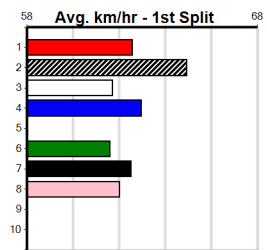

PHOTO MAN AT STUD

Distance: 460m, Race Type: Mixed 6/7, Total Prizemoney: $2,925
1st: $1,950, 2nd: $600, 3rd: $300, 4th: $75

Watchdog Tips: [ ] [ ] [ ] [ ] Bet: [ ]

VELOX BALE (NSW)[6]
FBD Bitch Feb-22 Sire: DROOPYS SYDNEY Dam: WINNIE ALLEN
Owner(s): L Harris
Trainer: Tammy Kennedy-harris (Devon M)
Winning Distances: < 300m (0) 300 - 399m (0) 400 - 499m (2) 500 - 599m (0) 600 - 699m (0) > 700m (0)
Winning Weights: 26.2(1) 26.7(1)
Race results table with columns: 3rd, 2nd, 6th, 6th, 3rd, 2nd, 3rd. Includes Box History and Prize Best Starts table.

ELENA'S JEBRYNAH (NSW)[6]
BK Bitch Feb-22 Sire: WOW Dam: LITTLE JEBRYNAH
Owner(s): B Sykes
Trainer: Bryan Sykes (Upper Beaconsfield)
Winning Distances: < 300m (0) 300 - 399m (0) 400 - 499m (2) 500 - 599m (0) 600 - 699m (0) > 700m (0)
Winning Weights: 26.0(1) 26.1(1)
Race results table with columns: 6th, 1st, 4th, 1st, 3rd, 2nd, 4th, 3rd. Includes Box History and Prize Best Starts table.

MASTER EDUARDO (SA)[7]
BK Dog Jan-21 Sire: AUSSIE INFRARED Dam: PRECIOUS DESTINI
Owner(s): T Whitford
Trainer: Scott Deppeler (Morwell)
Winning Distances: < 300m (0) 300 - 399m (0) 400 - 499m (1) 500 - 599m (0) 600 - 699m (0) > 700m (0)
Winning Weights: 32.4(1)
Race results table with columns: 6th, 3rd, 4th, 4th, 7th, 4th, 3rd, 2nd. Includes Box History and Prize Best Starts table.

ARCANA [6]
RF Dog Mar-21 Sire: FERNANDO BALE Dam: LADY CEECEE
Owner(s): J Leek
Trainer: Jodie Leek (Warrandyte)
ENG WGL 2024-07-26
Winning Distances: < 300m (0) 300 - 399m (0) 400 - 499m (2) 500 - 599m (0) 600 - 699m (0) > 700m (0)
Winning Weights: 28.9(1) 30.2(1)
Race results table with columns: 3rd, 8th, (-), 5th, 5th, 3rd, 3rd, 7th. Includes Box History and Prize Best Starts table.

*** VACANT BOX ***
Sire: Dam:
Owner(s):
Trainer:
Winning Distances: < 300m (0) 300 - 399m (0) 400 - 499m (0) 500 - 599m (0) 600 - 699m (0) > 700m (0)
Winning Weights:
Box History