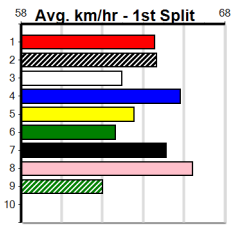

# FERNANDO MICK AT STUD

Distance: 600m, Race Type: Mixed 4/5, Total Prizemoney: \$4,445  
 1st: \$2,990, 2nd: \$920, 3rd: \$460, 4th: \$75

**6**  
**8:28PM**  
 (VIC time)

**Watchdog Tips:** 0 0 0 0 **Bet:** .