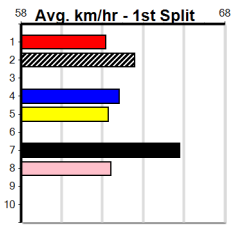

# CITY VIEW BISTRO (2-4 WINS)

Distance: 525m, Race Type: Restricted Win, Total Prizemoney: \$3,340  
1st: \$2,230, 2nd: \$690, 3rd: \$345, 4th: \$75