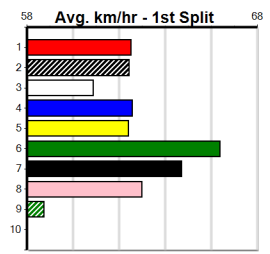

GRV DISTANCE RACING (0-4 WINS)

Distance: 730m, Race Type: Restricted Win, Total Prizemoney: $3,940
1st: $2,640, 2nd: $815, 3rd: $410, 4th: $75

Watchdog Tips:

Bet:

Table with columns: Form Box, Wgt, Dist, Track, Date, Time, BON, Margin, 1st/2nd (Time), PIR, Checked, Comment, WR, Split 1, S/P, Grade

PAYBACK [5]

BD Bitch Jun-22 Sire: HANDSOME PRINCE Dam: PAY CALL

Owner(s): Quaddie Boys (SYN), C Payne, C Hockey, P Joice, A Northridge

Trainer: Terrence Reid (Yuroke)

Winning Distances: < 300m (0) 300 - 399m (0) 400 - 499m (0) 500 - 599m (2) 600 - 699m (1) > 700m (0)

Winning Weights: 26.9(1) 27.2(1) 27.4(1)

Table with columns: Rank, Wgt, Dog, Date, Time, BON, Margin, 1st/2nd (Time), PIR, Checked, Comment, WR, Split 1, S/P, Grade

Last 3 wins NOT included above

Table with columns: Rank, Wgt, Dog, Date, Time, BON, Margin, 1st/2nd (Time), PIR, Checked, Comment, WR, Split 1, S/P, Grade

Box History

Box History table with columns: Bx, 1st, 2nd, 3rd, 4th, 5th, 6th, 7th, 8th and Prize Best Starts Trk/Dts APM

EUREKA ROBBIE [5]

RF Dog Jan-22 Sire: ALLEN DEED Dam: FLO LAVA

Owner(s): J Rea

Trainer: Craig Treherne (Lara)

Winning Distances: < 300m (0) 300 - 399m (0) 400 - 499m (0) 500 - 599m (3) 600 - 699m (0) > 700m (0)

Winning Weights: 32.1(1) 32.7(1) 32.8(1)

Table with columns: Rank, Wgt, Dog, Date, Time, BON, Margin, 1st/2nd (Time), PIR, Checked, Comment, WR, Split 1, S/P, Grade

Last 3 wins NOT included above

Table with columns: Rank, Wgt, Dog, Date, Time, BON, Margin, 1st/2nd (Time), PIR, Checked, Comment, WR, Split 1, S/P, Grade

Box History

Box History table with columns: Bx, 1st, 2nd, 3rd, 4th, 5th, 6th, 7th, 8th and Prize Best Starts Trk/Dts APM

SWINGING SINGH [6]

BK Dog Oct-22 Sire: ASTON RUPEE Dam: SLINKY INKY

Owner(s): M Haines

Trainer: James Shaw (Seymour)

Winning Distances: < 300m (0) 300 - 399m (0) 400 - 499m (0) 500 - 599m (1) 600 - 699m (0) > 700m (1)

Winning Weights: 31.2(1) 31.3(1)

Table with columns: Rank, Wgt, Dog, Date, Time, BON, Margin, 1st/2nd (Time), PIR, Checked, Comment, WR, Split 1, S/P, Grade

Last 3 wins NOT included above

Table with columns: Rank, Wgt, Dog, Date, Time, BON, Margin, 1st/2nd (Time), PIR, Checked, Comment, WR, Split 1, S/P, Grade

Box History

Box History table with columns: Bx, 1st, 2nd, 3rd, 4th, 5th, 6th, 7th, 8th and Prize Best Starts Trk/Dts APM

ISLE OF SKY [7]

BE Bitch May-22 Sire: NEED MY MONEYNOW Dam: SAINT WEST

Owner(s): S Fisher

Trainer: Brendan Pursell (Lara)

Winning Distances: < 300m (0) 300 - 399m (0) 400 - 499m (0) 500 - 599m (1) 600 - 699m (0) > 700m (0)

Winning Weights: 27.1(1)

Table with columns: Rank, Wgt, Dog, Date, Time, BON, Margin, 1st/2nd (Time), PIR, Checked, Comment, WR, Split 1, S/P, Grade

Last 3 wins NOT included above

Table with columns: Rank, Wgt, Dog, Date, Time, BON, Margin, 1st/2nd (Time), PIR, Checked, Comment, WR, Split 1, S/P, Grade

Box History

Box History table with columns: Bx, 1st, 2nd, 3rd, 4th, 5th, 6th, 7th, 8th and Prize Best Starts Trk/Dts APM

JAMARRA [5]

F Dog Sep-21 Sire: ZAMBORA BROCKIE Dam: NORDEGREN

Owner(s): A Debattista

Trainer: Aaron Debattista (Toolleen)