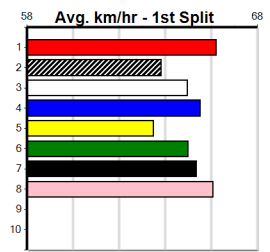

8

9:08PM

(VIC time)

Distance: 525m, Race Type: Grade 5 Heat, Total Prizemoney: $3,340
1st: $2,230, 2nd: $690, 3rd: $345, 4th: $75

Watchdog Tips:

Bet:

Form Box Wgt Dist Track Date Time BON Margin 1st/2nd (Time) PIR Checked Comment WR Split 1 S/P Grade

Section 1: GLOW [5] BK Bitch Sep-21 Sire: SHIMA SHINE Dam: ELEVATED Trainer: Gino Micallef (Narre Warren North). Includes winning distances, weights, and a box history table.

Section 2: YAMANU BALE (NSW)[5] BK Dog Jul-22 Sire: JARVIS BALE Dam: ETHLA ALLEN Trainer: Rebecca Gibbons (Avalon). Includes winning distances, weights, and a box history table.

Section 3: FABUS UDON [5] BK Dog Jan-21 Sire: BERNARDO Dam: FABRIOLA ALLEN Trainer: Thomas Dailly (Anakie). Includes winning distances, weights, and a box history table.

Section 4: PREMIUM EQUITY (WA)[5] BK Dog Jan-22 Sire: KINLOCH BRAE Dam: SHARED EQUITY Trainer: Angela Langton (Anakie). Includes winning distances, weights, and a box history table.

Section 5: ZIPPING KENDRICK (NSW)[5] F Dog Dec-21 Sire: AUSSIE INFRARED Dam: ZIPPING MEG Trainer: Thomas Dailly (Anakie). Includes winning distances, weights, and a box history table.