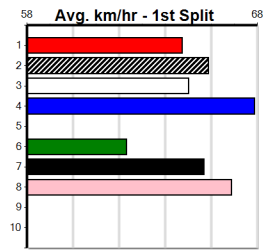

7

8:48PM

(VIC time)

Distance: 525m, Race Type: Grade 5 Heat, Total Prizemoney: $3,340
1st: $2,230, 2nd: $690, 3rd: $345, 4th: $75

Watchdog Tips:

Bet:

Table with columns: Form Box, Wgt, Dist, Track, Date, Time, BON, Margin, 1st/2nd (Time), PIR, Checked, Comment, WR, Split 1, S/P, Grade

WREN BALE (NSW)[5]
BD Bitch May-22 Sire: CHRISTO BALE Dam: QUINA BALE
Owner(s): B Wheeler
Trainer: Rebecca Gibbons (Avalon)
Winning Distances: < 300m (0) 300 - 399m (0) 400 - 499m (1) 500 - 599m (3) 600 - 699m (0) > 700m (0)
Winning Weights: 30.7(1) 30.8(1) 31.3(1) 32.1(1)
Box History table and Prize Best Starts Trk/Dts APM

DISHEVELED [5]
BK Dog Jul-22 Sire: FERNANDO BALE Dam: SILKEN
Owner(s): J Sharp
Trainer: Jeffrey Britton (Anakie)
Winning Distances: < 300m (0) 300 - 399m (0) 400 - 499m (1) 500 - 599m (4) 600 - 699m (0) > 700m (0)
Winning Weights: 29.2(1) 29.4(1) 29.5(2) 29.8(1)
Box History table and Prize Best Starts Trk/Dts APM

POHOLKE [5]
RF Dog Feb-22 Sire: FERNANDO BALE Dam: VAN NINDI
Owner(s): F Mastropasqua
Trainer: Paul Abela (Parwan)
Winning Distances: < 300m (0) 300 - 399m (0) 400 - 499m (4) 500 - 599m (1) 600 - 699m (0) > 700m (0)
Winning Weights: 29.1(1) 29.7(1) 29.8(1) 30.6(1) 30.8(1)
Box History table and Prize Best Starts Trk/Dts APM

KINGSLEY BALE (NSW)[5]
WBD Dog Mar-22 Sire: DROOPYS SYDNEY Dam: DYNA UNI
Owner(s): B Wheeler
Trainer: Thomas Dailly (Anakie)
Winning Distances: < 300m (0) 300 - 399m (0) 400 - 499m (3) 500 - 599m (4) 600 - 699m (0) > 700m (0)
Winning Weights: 29.4(1) 29.5(1) 29.6(1) 29.8(1) 29.9(1) 30.1(1) 30.2(1)
Box History table and Prize Best Starts Trk/Dts APM

*** VACANT BOX ***
Sire: Dam:
Owner(s):
Trainer:
Winning Distances: < 300m (0) 300 - 399m (0) 400 - 499m (0) 500 - 599m (0) 600 - 699m (0) > 700m (0)
Winning Weights:
Box History

1

2

3

4

5