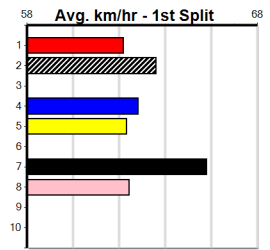

CITY VIEW BISTRO (2-4 WINS)

4

7:48PM

(VIC time)

Distance: 525m, Race Type: Restricted Win, Total Prizemoney: $3,340
1st: $2,230, 2nd: $690, 3rd: $345, 4th: $75

Watchdog Tips:

Bet:

Form Box	Wgt	Dist	Track	Date	Time	BON	Margin	1st/2nd (Time)	PIR	Checked	Comment	WR	Split 1	S/P	Grade

PENNY INTENTION [6]
BK Bitch Nov-21 Sire: AUSSIE INFRARED Dam: JANE'S INTENTION
Owner(s): O'Neill Racing (SYN), T O'Neill, T O'Neill, M O'Neill
Winning Distances: < 300m (0) 300 - 399m (0) 400 - 499m (1) 500 - 599m (1) 600 - 699m (0) > 700m (0)
Winning Weights: 32.6(1) 32.8(1)

1st (4)	32.8	515	SAP	R11	13-May-24	30.10	29.81	2.00L	MEMPHIS RAINS (30.23)	M/1111	.	.	5.18	$22.10	X67H
6th (4)	32.8	515	SAN	R2	24-May-24	30.50	29.17	9.00L	LOVELY LAINEY (29.89)	S/8666	.	.	5.34	$11.30	X67F
5th (4)	33.1	515	SAN	R2	30-May-24	30.45	29.95	6.50L	FLYING DINAR (30.01)	M/7655	.	.	5.32	$47.60	6G
4th (1)	33.2	400	WGL	R2	02-Jul-24	23.58	22.51	7.00L	HERE HUGO (23.10)	M/54	.	.	8.86	$6.10	X67H
2nd (4)	32.8	460	WGL	R5	11-Jul-24	26.97	26.48	5.00L	JOY RIDE (26.62)	S/542	.	.	6.84	$2.40	T3-RW
4th (5)	32.9	515	SAP	R4	15-Jul-24	30.68	29.45	9.00L	SHIV ROY (30.05)	M/6444	.	SW	5.34	$7.20	RW
8th (3)	33.2	515	SAN	R2	18-Jul-24	30.64	29.29	15.00	TEONNA (29.65)	M/7888	.	SW	5.45	$36.10	X67
8th (3)	33.2	460	WGL	R9	23-Jul-24	27.01	25.66	17.00	ANNABELLA ROSE (25.85)	M/888	.	.	7.05	$38.60	X67

Last 3 wins NOT included above

1st (4)	32.6	450	TRA	R1	26-Feb-24	25.65	25.44	2.75L	HARVEY INTENTION (25.82)	Q/111	.	.	6.71	$4.10	M

Box History

Bx	1st	2nd	3rd	4th	5th	6th	7th	8th
1				1				
2			1					
3								2
4	2	1			2	1		
5			1	1				
6						1		
7			1			1		
8			1					

Prize Best Starts Trk/Dts APM

$4760.00
FSH
16-2-1-4
0-0-0-0
2812

CRUSOE RICO [5]
RBD Dog Feb-22 Sire: HARD STYLE RICO Dam: CRACKED SODA
Owner(s): K Abela
Winning Distances: < 300m (0) 300 - 399m (0) 400 - 499m (3) 500 - 599m (1) 600 - 699m (0) > 700m (0)
Winning Weights: 32.8(1) 33.0(2) 33.6(1)

1st (2)	32.8	425	BEN	R9	11-May-24	24.05	24.05	0.50L	FULL BARREL (24.08)	M/221	.	.	6.56	$2.50	6G
1st (1)	33.0	425	BEN	R12	17-May-24	24.24	23.88	1.5L	DEEP PURPLE (24.33)	M/332	.	.	6.61	$2.80	5
8th (8)	33.6	425	BEN	R10	31-May-24	24.48	23.72	11.00	NEVER ANY DOUBT (23.72)	M/768	.	SW	6.68	$23.70	X45
2nd (1)	33.8	425	BEN	R7	05-Jun-24	24.32	24.06	1.00L	JARROD'S BOY (24.25)	M/432	.	.	6.66	$3.30	X45
4th (1)	33.2	390	BAL	R9	12-Jun-24	22.36	22.07	2.00L	LADY ARANDT (22.22)	Q/21	.	.	8.42	$6.10	5
7th (3)	33.9	425	BEN	R8	28-Jun-24	24.81	23.73	7.50L	CALL ME MARLEY (24.30)	Q/566	.	.	6.72	$18.80	FFA
7th (6)	34.2	425	BEN	R11	05-Jul-24	24.81	23.75	9.50L	WILL CUDDLE (24.15)	M/867	.	.	6.80	$5.50	5
3rd (1)	34.2	450	SHP	R8	25-Jul-24	25.70	25.59	1.5L	YOU YANG YAALA (25.59)	S/422	.	.	6.81	$2.10	T3-5

Last 3 wins NOT included above

1st (3)	33.6	425	BEN	R1	22-Mar-24	23.95	23.47	4.75L	RAGING ELSA (24.27)	M/111	.	.	6.53	$5.80	M
1st (1)	33.0	500	BEN	R7	17-Apr-24	28.51	28.28	0.10L	TWENTY DEEP (28.51)	M/111	.	.	6.61	$1.60	X67

Box History

Bx	1st	2nd	3rd	4th	5th	6th	7th	8th
1	2	1	1	1				
2	1					1		
3	1							2
4								
5								
6							2	
7					1			1
8								1

Prize Best Starts Trk/Dts APM

$6335.00
NBT
14-4-1-1
3-0-0-0
3608

*** VACANT BOX ***
Sire: Dam:
Owner(s):
Winning Distances: < 300m (0) 300 - 399m (0) 400 - 499m (0) 500 - 599m (0) 600 - 699m (0) > 700m (0)
Winning Weights:

Trainer:

Box History