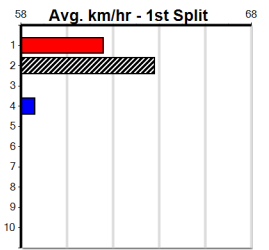

### The Meadows

1

6:45PM

(VIC time)

Distance: 525m, Race Type: Maiden, Total Prizemoney: \$2,860
1st: \$1,900, 2nd: \$590, 3rd: \$295, 4th: \$75

Watchdog Tips:

Bet:

Table with columns: Form Box, Wgt, Dist, Track, Date, Time, BON, Margin, 1st/2nd (Time), PIR, Checked, Comment, W/R, Split 1, S/P, Grade