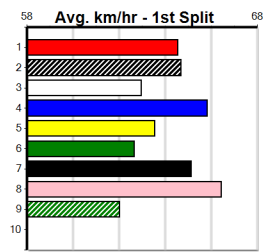

**Winning Weights:**

**Box History**

FERNANDO MICK AT STUD

6

Distance: 600m, Race Type: Mixed 4/5, Total Prizemoney: \$4,445
1st: \$2,990, 2nd: \$920, 3rd: \$460, 4th: \$75

8:28PM

(VIC time)

Watchdog Tips: [ ] [ ] [ ] [ ] Bet: [ ]