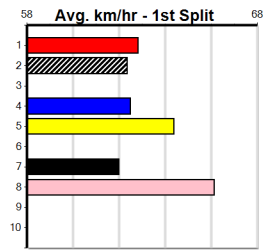

AMRON BOY AT STUD

2

7:08PM

(VIC time)

Distance: 525m, Race Type: Maiden, Total Prizemoney: $2,860
1st: $1,900, 2nd: $590, 3rd: $295, 4th: $75

Watchdog Tips:

Bet:

Form	Box	Wgt	Dist	Track	Date	Time	BON	Margin	1st/2nd (Time)	PIR	Checked	Comment	WR	Split 1	S/P	Grade

1

SCOTT MICAH [M]
F Dog Sep-22 Sire: ASTON RUPEE Dam: WHODAT DIVA
Owner(s): E Scott Trainer: Emma Scott (Tatura)
Winning Distances: < 300m (0) 300 - 399m (0) 400 - 499m (0) 500 - 599m (0) 600 - 699m (0) > 700m (0)
Winning Weights:

Pos	Age	Wgt	Dist	Track	Date	Time	BON	Margin	1st/2nd (Time)	PIR	Checked	Comment	WR	Split 1	S/P	Grade
6th	(7)	33.6	525	MEP	R1	24-Apr-24	31.17	29.79	14.00 GOLIATH (30.19)	M/7776				5.47		$30.60 M
3rd	(8)	34.0	450	SHP	R1	29-Apr-24	25.88	25.15	4.50L SCOTT SHENANIGAN (25.58)	M/333				6.84		$6.90 M
3rd	(2)	33.7	450	SHP	R1	09-May-24	26.21	25.42	2.50L CALM THE STORM (26.06)	Q/113				6.76		$2.90 M
3rd	(1)	33.2	525	MEP	R1	15-May-24	30.84	30.12	4.50L PAW ZELINI (30.54)	Q/2222				5.19		$8.10 M
4th	(8)	33.7	450	SHP	R2	23-May-24	26.05	25.47	2.00L SAM'S UNIVERSE (25.92)	M/333				6.78		$1.70 T3-M
3rd	(5)	34.1	450	SHP	R1	25-Jul-24	26.14	25.59	1.00L CAN'T PARK THERE (26.07)	M/764				7.28		$3.30 T3-M

Last 3 wins NOT included above

Box History

Bx	1st	2nd	3rd	4th	5th	6th	7th	8th
1			1					
2				1				
3								
4								
5			1					
6								
7						1		
8			1	1				

Prize Best	$925.00
Starts	NBT
Trk/Dts	6-0-0-4
APM	2-0-0-1
	619

2

DROP OF INK [M]
BK Bitch Oct-22 Sire: ASTON RUPEE Dam: SLINKY INKY
Owner(s): J Shaw Trainer: James Shaw (Seymour)
Winning Distances: < 300m (0) 300 - 399m (0) 400 - 499m (0) 500 - 599m (0) 600 - 699m (0) > 700m (0)
Winning Weights:

Pos	Age	Wgt	Dist	Track	Date	Time	BON	Margin	1st/2nd (Time)	PIR	Checked	Comment	WR	Split 1	S/P	Grade
8th	(7)	27.9	525	MEP	R1	24-Jul-24	32.09	30.11	21.00 KNURLING (30.62)	M/4688				5.34		$23.30 M

Last 3 wins NOT included above

Box History

Bx	1st	2nd	3rd	4th	5th	6th	7th	8th
1								
2								
3								
4								
5								
6								
7								1
8								

Prize Best	$0.00
Starts	NBT
Trk/Dts	1-0-0-0
APM	1-0-0-0
	0

3

*** VACANT BOX ***
Sire: Dam:
Owner(s): Trainer:
Winning Distances: < 300m (0) 300 - 399m (0) 400 - 499m (0) 500 - 599m (0) 600 - 699m (0) > 700m (0)
Winning Weights:

Box History

Bx	1st	2nd	3rd	4th	5th	6th	7th	8th
1								
2								
3								
4								
5								
6								
7								
8