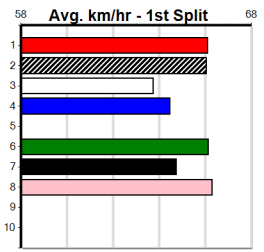

SPORTSBET HT4

Distance: 525m, Race Type: Grade 5 Heat, Total Prizemoney: $3,340
1st: $2,230, 2nd: $690, 3rd: $345, 4th: $75

Watchdog Tips: [ ] [ ] [ ] [ ] [ ] Bet: [ ]

Table header with columns: Form Box, Wgt, Dist, Track, Date, Time, BON, Margin, 1st/2nd (Time), PIR, Checked, Comment, WR, Split 1, S/P, Grade

Race 1: SWIFT VODKA (NSW)[5]. Includes owner(s), winning distances, weights, and a list of runners with their stats and odds.

Race 2: IRISH LUCY [5]. Includes owner(s), winning distances, weights, and a list of runners with their stats and odds.

Race 3: OSPREY WARRIOR [5]. Includes owner(s), winning distances, weights, and a list of runners with their stats and odds.

Race 4: QUICK BISCUIT [5]. Includes owner(s), winning distances, weights, and a list of runners with their stats and odds.

Race 5: *** VACANT BOX ***. Includes owner(s), winning distances, and weights.

1

2

3

4

5

Box History table for Race 1, showing performance across different box numbers (1-8) and splits.

Box History table for Race 2, showing performance across different box numbers (1-8) and splits.

Box History table for Race 3, showing performance across different box numbers (1-8) and splits.

Box History table for Race 4, showing performance across different box numbers (1-8) and splits.

Box History table for Race 5, showing performance across different box numbers (1-8) and splits.