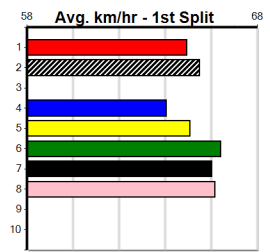

9

9:27PM

(VIC time)

Distance: 525m, Race Type: Grade 5 Heat, Total Prizemoney: $3,340
1st: $2,230, 2nd: $690, 3rd: $345, 4th: $75

Watchdog Tips:

Bet:

Form Box Wgt Dist Track Date Time BON Margin 1st/2nd (Time) PIR Checked Comment W/R Split 1 S/P Grade

JED'S MEMORY [5]
BK Dog Mar-22 Sire: ASTON DEE BEE Dam: WHITE AMBUSH
Owner(s): M Hooke
Trainer: Jane Hooke (Huntly)
Winning Distances: < 300m (0) 300 - 399m (0) 400 - 499m (4) 500 - 599m (1) 600 - 699m (0) > 700m (0)
Box History table with 8 columns (Bx, 1st, 2nd, 3rd, 4th, 5th, 6th, 7th, 8th) and 8 rows.

HIBIKI BLUE [5]
BE Bitch Jul-22 Sire: FERAL FRANKY Dam: MIYAZAKI
Owner(s): A Lie
Trainer: Jason Sharp (Lara)
Winning Distances: < 300m (0) 300 - 399m (0) 400 - 499m (0) 500 - 599m (3) 600 - 699m (0) > 700m (0)
Box History table with 8 columns (Bx, 1st, 2nd, 3rd, 4th, 5th, 6th, 7th, 8th) and 8 rows.

HE'S HELL BENT (GA)[5]
RF Dog Aug-21 Sire: KONOMI Dam: LIZ CABBAGE
Owner(s): R Britton
Trainer: Robert Britton (Lara)
Winning Distances: < 300m (0) 300 - 399m (0) 400 - 499m (0) 500 - 599m (12) 600 - 699m (0) > 700m (0)
Box History table with 8 columns (Bx, 1st, 2nd, 3rd, 4th, 5th, 6th, 7th, 8th) and 8 rows.

CABAO LAPIS [5]
BK Dog Jun-22 Sire: BEAST UNLEASHED Dam: CABAO
Owner(s): DAILLY GREYHOUND FARMS (SYN), G Dailly, T Dailly
Trainer: Thomas Dailly (Anakie)
Winning Distances: < 300m (0) 300 - 399m (0) 400 - 499m (1) 500 - 599m (3) 600 - 699m (0) > 700m (0)
Box History table with 8 columns (Bx, 1st, 2nd, 3rd, 4th, 5th, 6th, 7th, 8th) and 8 rows.

SHIV ROY [5]
RF Bitch Feb-22 Sire: ZAMBORA BROCKIE Dam: BELT UP TUBSY
Owner(s): C Flynn
Trainer: David Bourke (The Basin)
Winning Distances: < 300m (0) 300 - 399m (0) 400 - 499m (3) 500 - 599m (1) 600 - 699m (0) > 700m (0)
Box History table with 8 columns (Bx, 1st, 2nd, 3rd, 4th, 5th, 6th, 7th, 8th) and 8 rows.