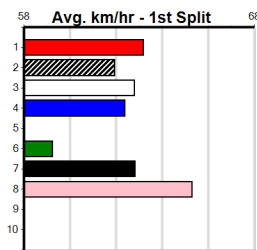

Box History

10

**3**

7:28PM

(VIC time)

Distance: 525m, Race Type: Mixed 6/7, Total Prizemoney: \$3,340  
 1st: \$2,230, 2nd: \$690, 3rd: \$345, 4th: \$75

Watchdog Tips:

Bet: