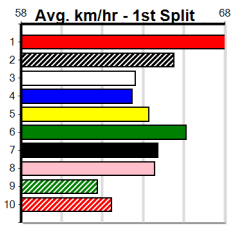

# EUREKA CONCRETE DAMSELS DASH

Distance: 390m, Race Type: Grade 5, Total Prizemoney: \$2,925  
1st: \$1,950, 2nd: \$600, 3rd: \$300, 4th: \$75

PAW ZELINI (7) was a top 25.45 winner here recently and she can atone for her luckless runs since.  
DARRA TOPAZ (6) was impressive two runs back and she just needs a little room early on.  
PALTROW BALE (4) can come out running.