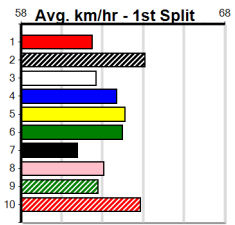

SJC CONCRETING

Distance: 450m, Race Type: Mixed 6/7, Total Prizemoney: $2,925
1st: $1,950, 2nd: $600, 3rd: $300, 4th: $75

9
9:40PM
(VIC time)

ZIPPING CARUSO (5) was never headed in his solid 26.06 Geelong win and he will continue to get better. ASTON BAMFORD (4) was dominant here last time and he just needs a little room early on. RIVIA AKIRA (7) can run a cheeky race

Watchdog Tips:

5

4

7

3

Bet:

Win 5