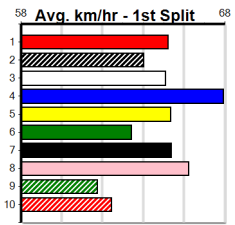

A1 SIGNAGE DAMSELS DASH

Distance: 390m, Race Type: Grade 5, Total Prizemoney: $2,925
1st: $1,950, 2nd: $600, 3rd: $300, 4th: $75

11

10:29PM
(VIC time)

NIKITA BALE (2) was a dazzling 22.51 Geelong winner recently and she looks very well graded again. MAVIS TOLMIE (1) is better than her past few runs and she can come out running at times. TORNADO TAHLIA (5) just needs room early on.

Watchdog Tips:

2

1

5

8

Bet:

Win 2