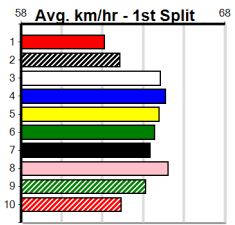

PAUA OF BUDDY AT STUD

Distance: 450m, Race Type: Mixed 4/5, Total Prizemoney: $3,360
1st: $2,250, 2nd: $690, 3rd: $345, 4th: $75

6

8:38PM

(VIC time)

JETSTREAM ICON (8) was simply brilliant when placed at Geelong two runs back and he can go one better tonight. ASTON PING (4) was brilliant at Geelong last time and she will be prominent throughout. UTRILLO BALE (5) has solid claims

Watchdog Tips:

8

4

5

1

Bet:

Win 8