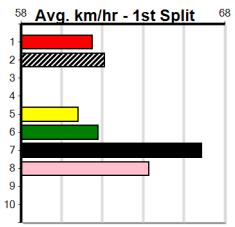

SPORTSBET HT4

Distance: 390m, Race Type: Maiden Heat, Total Prizemoney: $2,535
1st: $1,680, 2nd: $520, 3rd: $260, 4th: $75

4

7:58PM

(VIC time)

FOUR PIES SAINT (1) showed improvement when placed here last time and he can go one better tonight. PEAKY AVENGER (2) has been luckless since her debut placing and she can make amends. PAW ZACHARY (6) may be the value runner.

Watchdog Tips: **1** **2** **6** **4** **Bet:** **Box Quinella 1,2,6 ($10 for 333.33%)**