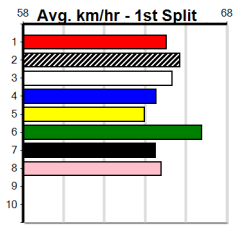

# BALLARAT ENDURO SERIES PRELUDE 2

Distance: 545m, Race Type: Special Event, Total Prizemoney: \$3,875  
 1st: \$2,600, 2nd: \$800, 3rd: \$400, 4th: \$75

YOUR COLOUR ROOM (2) is one of the most gifted chasers in work and he has been placed in three of his four runs here. BOROUGH BANKER (3) is better than his past few runs and he may be suited to this journey. ZODIAC BALE (5) has solid claims