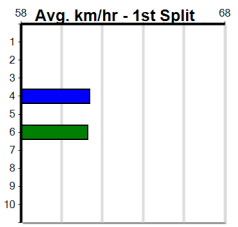

Ballarat

SPORTSBET HT1

Distance: 390m, Race Type: Maiden Heat, Total Prizemoney: $2,535
1st: $1,680, 2nd: $520, 3rd: $260, 4th: $75

1
6:58PM
(VIC time)

ZERO MONSTER (4) has been placed in two of her past three and she has the speed to cross and lead throughout. BONA VISTA (8) is a well bred type and he is sure to have plenty of support on debut. PAW NEV (2) must be respected

Watchdog Tips: **4** **8** **2** **6** **Bet:** **Win 4**

Form	Box	Weight	Dist	Track	Date	Time	BON	Margin	1st/2nd (Time)	PIR	Checked	Comment	W/R	Split 1	S/P	Grade	
1																	
WILLOW SKYE [M]																	
<i>Bred to have plenty of early speed, watch betting</i>																	
BD	B				Nov-21		ORSON ALLEN										
Trainer: Briana Robertson -leech (Smeaton)																	
Owner(s): B Robertson -leech																	
$7.00																	
<table border="1" style="width: 100%;"> <thead> <tr> <th colspan="8">Winning Boxes</th> </tr> <tr> <th>1</th><th>2</th><th>3</th><th>4</th><th>5</th><th>6</th><th>7</th><th>8</th> </tr> </thead> <tbody> <tr> <td>Prize</td><td></td><td></td><td></td><td></td><td></td><td></td><td></td> </tr> <tr> <td>Best</td><td></td><td></td><td></td><td></td><td></td><td></td><td></td> </tr> <tr> <td>Starts</td><td></td><td></td><td></td><td></td><td></td><td></td><td></td> </tr> <tr> <td>Trk/Dst</td><td></td><td></td><td></td><td></td><td></td><td></td><td></td> </tr> <tr> <td>APM</td><td></td><td></td><td></td><td></td><td></td><td></td><td></td> </tr> </tbody> </table>																	
2																	
PAW NEV (NSW)[M]																	
<i>Dam was a gifted chaser, watch betting moves</i>																	
BEF	D				Nov-22		FERNANDO BALE										
Trainer: Mark Delbridge (Balliang)																	
Owner(s): B Wheeler																	
$4.00																	
<table border="1" style="width: 100%;"> <thead> <tr> <th colspan="8">Winning Boxes</th> </tr> <tr> <th>1</th><th>2</th><th>3</th><th>4</th><th>5</th><th>6</th><th>7</th><th>8</th> </tr> </thead> <tbody> <tr> <td>Prize</td><td></td><td></td><td></td><td></td><td></td><td></td><td></td> </tr> <tr> <td>Best</td><td></td><td></td><td></td><td></td><td></td><td></td><td></td> </tr> <tr> <td>Starts</td><td></td><td></td><td></td><td></td><td></td><td></td><td></td> </tr> <tr> <td>Trk/Dst</td><td></td><td></td><td></td><td></td><td></td><td></td><td></td> </tr> <tr> <td>APM</td><td></td><td></td><td></td><td></td><td></td><td></td><td></td> </tr> </tbody> </table>																	
3																	
PAW LILIBET (NSW)[M]																	
<i>Well bred, in good hands, watch betting</i>																	
BK	B				Jan-23		BERNARDO										
Trainer: Mark Delbridge (Balliang)																	
Owner(s): B Wheeler																	
$6.50																	
<table border="1" style="width: 100%;"> <thead> <tr> <th colspan="8">Winning Boxes</th> </tr> <tr> <th>1</th><th>2</th><th>3</th><th>4</th><th>5</th><th>6</th><th>7</th><th>8</th> </tr> </thead> <tbody> <tr> <td>Prize</td><td></td><td></td><td></td><td></td><td></td><td></td><td></td> </tr> <tr> <td>Best</td><td></td><td></td><td></td><td></td><td></td><td></td><td></td> </tr> <tr> <td>Starts</td><td></td><td></td><td></td><td></td><td></td><td></td><td></td> </tr> <tr> <td>Trk/Dst</td><td></td><td></td><td></td><td></td><td></td><td></td><td></td> </tr> <tr> <td>APM</td><td></td><td></td><td></td><td></td><td></td><td></td><td></td> </tr> </tbody> </table>																	
4																	
ZERO MONSTER [M]																	
<i>Impressive to date, good early burn, go close</i>																	
BK	B				Oct-22		FERNANDO BALE										
Trainer: Thomas Dailly (Anakie)																	
Owner(s): DAILLY GREYHOUND FARMS (SYN), G Dailly, T Dailly																	
$3.40																	
<table border="1" style="width: 100%;"> <thead> <tr> <th colspan="8">Winning Boxes</th> </tr> <tr> <th>1</th><th>2</th><th>3</th><th>4</th><th>5</th><th>6</th><th>7</th><th>8</th> </tr> </thead> <tbody> <tr> <td>Prize</td><td></td><td></td><td></td><td></td><td></td><td></td><td></td> </tr> <tr> <td>Best</td><td></td><td></td><td></td><td></td><td></td><td></td><td></td> </tr> <tr> <td>Starts</td><td></td><td></td><td></td><td></td><td></td><td></td><td></td> </tr> <tr> <td>Trk/Dst</td><td></td><td></td><td></td><td></td><td></td><td></td><td></td> </tr> <tr> <td>APM</td><td></td><td></td><td></td><td></td><td></td><td></td><td></td> </tr> </tbody> </table>																	
5																	
*** VACANT BOX ***																	
Trainer:																	
Owner(s):																	
$8.00