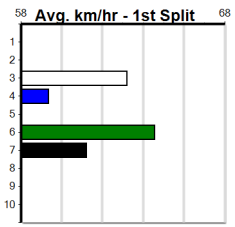

# SPORTSBET HT3

Distance: 390m, Race Type: Maiden Heat, Total Prizemoney: \$2,535  
1st: \$1,680, 2nd: \$520, 3rd: \$260, 4th: \$75