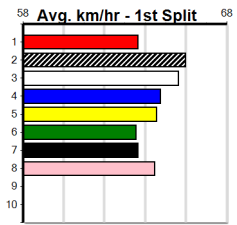

# BALLARAT ENDURO SERIES PRELUDE 1

Distance: 545m, Race Type: Special Event, Total Prizemoney: \$3,875  
 1st: \$2,600, 2nd: \$800, 3rd: \$400, 4th: \$75

**7**  
**8:58PM**  
 (VIC time)

SWINDLED (2) is armed with blinding mid race pace and he should turn for home with a commanding lead. AWESOME AVENGER (7) is better than his past few runs and he can come out running at times. MISS SCALLYWAG (1) can run a cheeky race.