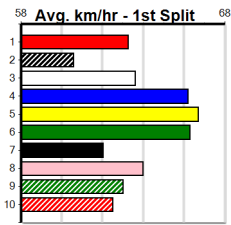

SWEET NETTY'S CATERING

Distance: 450m, Race Type: Grade 5, Total Prizemoney: $2,925
1st: $1,950, 2nd: $600, 3rd: $300, 4th: $75

5

8:22PM
(VIC time)

MAGNUM RIOT (6) was a dominant 25.45 Warrnambool winner and he appears to be a serious prospect. MAHOGANY (2) would prefer a wider draw but he has a nice turn of foot and he can carve out time when in the clear. TADEN BALE (8) can run a cheeky race

Watchdog Tips: **6** **2** **8** **3** **Bet:** **Win 6**