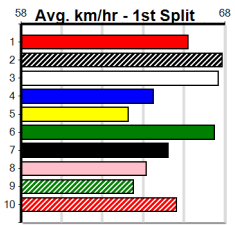

TOWN & COUNTRY LINE MARKING

Distance: 390m, Race Type: Mixed 4/5, Total Prizemoney: $3,360
1st: $2,250, 2nd: $690, 3rd: $345, 4th: $75

Watchdog Tips:

1

2

4

6

Bet:

Win 1