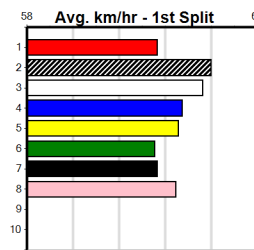

BALLARAT ENDURO SERIES PRELUDE 1

Distance: 545m, Race Type: Special Event, Total Prizemoney: $3,875
1st: $2,600, 2nd: $800, 3rd: $400, 4th: $75

SWINDLED (2) is armed with blinding mid race pace and he should turn for home with a commanding lead. AWESOME AVENGER (7) is better than his past few runs and he can come out running at times. MISS SCALLYWAG (1) can run a cheeky race.

Watchdog Tips: 2 7 1 3 **Bet:** Box Quinella 1,2,7 ($10 for 333.33%)

1

MISS SCALLYWAG [5] **Better than form, has the good draw, threat** **$9.00**

BK Bitch Jun-20 Sire: FERNANDO BALE Dam: NICKY NEO
Owner(s): WHERE'S SOOTY (SYN), S Crowe, M Crowe
Trainer: Michael Bewley (Pentland Hills)

Winning Distances: < 300m (0) 300 - 399m (0) 400 - 499m (1) 500 - 599m (13) 600 - 699m (0) > 700m (0)

Winning Weights: 28.4(1) 28.5(1) 28.7(1) 28.8(1) 28.9(1) 29.0(1) 29.1(2) 29.2(2) 29.3(2) 29.4(2)

Box	1st	2nd	3rd	4th	5th	6th	7th	8th
1	3	4	2					
2	1	4	5					
3	1	2						
4	1	2	3	3				2
5	3	4	2	4				
6		2	1	3	2			1
7	2	1	1	2	1	1		1
8	3	4	2	2	1	3		1

Prize Best Starts Trk/Dts APM: $73992.50 FSTD 89-14-19-18 0-0-0-0 8957

1st (4) 28.8 530 APK R7 06-Jul-23 30.69 30.69 1.75L QUEEN OF SCOTCH (30.82) 21111 21111SAMP 5.30 $19.00 O
1= (1) 29.0 595 APK R8 13-Jul-23 34.53 34.53 0.10L MISS SCALLYWAG/ZOE ROS 11221 11221 8.61 $6.50 X345
1st (7) 29.2 525 MEP R8 29-Nov-23 29.91 29.91 5.50L BACK TO SCRATCH (30.29) Q/1111 . SW . 5.10 $6.60 X45

2

SWINDLED (SA)[4] **Explosive mid race pace, class edge, yes** **$2.40**

BK Dog Mar-21 Sire: AUSSIE INFRARED Dam: HEADLINE
Owner(s): L Hellmuth
Trainer: Keith Hellmuth (Pearcedale)

Winning Distances: < 300m (0) 300 - 399m (6) 400 - 499m (5) 500 - 599m (6) 600 - 699m (0) > 700m (0)

Winning Weights: 32.7(1) 33.2(2) 33.4(1) 33.5(1) 33.6(2) 33.7(3) 33.8(1) 33.9(3) 34.0(3)

Box	1st	2nd	3rd	4th	5th	6th	7th	8th
1	2	2	1		1			
2	3	1	2	2				
3	2	1	2					1
4	3	1		1	1			
5				1	1			
6		1	1	1				1 1
7	3		1					
8	4	1	1	1				1 2

Prize Best Starts Trk/Dts APM: $70245.00 FSTD 30.93(2)-3/7/24 48-17-7-8 1-1-0-0 22544

1st (4) 33.7 460 GEL R8 23-Feb-24 25.67 25.67 0.75L SHIMA STRIPE (25.71) M/333 . . . 6.77 $1.40 X45
1st (7) 33.6 300 HVL R4 13-Mar-24 16.51 16.41 0.50L SMART TALK (16.53) M/3 . SW . 3.93 $2.80 S
1st (8) 33.7 525 MEA R6 27-Apr-24 29.93 29.69 1.75L IRISH LUCY (30.04) S/2211 . . . 5.14 $3.50 5H

3

MRS. AVENGER [5] **Prefer over longer but she is versatile, respect** **$6.50**

BK Bitch May-21 Sire: HOOKED ON SCOTCH Dam: LADY AVENGER
Owner(s): R Oppenhuis
Trainer: George Borg (Maryborough)

Winning Distances: < 300m (0) 300 - 399m (0) 400 - 499m (3) 500 - 599m (0) 600 - 699m (3) > 700m (2)

Winning Weights: 24.8(1) 24.9(2) 25.3(3) 25.4(1) 25.7(1)

Box	1st	2nd	3rd	4th	5th	6th	7th	8th
1	2							
2			1					2 2
3		2						
4	2				2	2		
5					1			1
6	1				1	1	1	
7	1		1	1				
8	2				1	2		

Prize Best Starts Trk/Dts APM: $47840.00 FSTD 33-8-2-2 0-0-0-0 8044

1st (8) 25.3 485 HOR R5 19-Sep-23 26.90 26.90 4.75L KNOCKOUT NORM (27.22) M/111 . SW . 6.56 $4.30 X67F
1st (4) 25.3 600 MEP R5 01-Nov-23 35.22 34.79 3.25L SON OF CINDY (35.44) Q/5243 . . . 9.49 $2.10 RWH
1st (8) 25.7 715 SAN R4 25-Nov-23 41.76 41.69 3.00L UNTAPPED (41.96) M/1111 . SW . 6.07 $39.80 SH