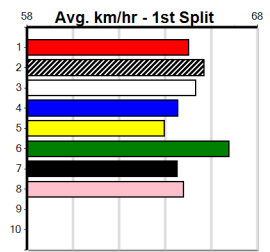

BALLARAT ENDURO SERIES PRELUDE 2

Distance: 545m, Race Type: Special Event, Total Prizemoney: $3,875
1st: $2,600, 2nd: $800, 3rd: $400, 4th: $75

YOUR COLOUR ROOM (2) is one of the most gifted chasers in work and he has been placed in three of his four runs here. BOROUGH BANKER (3) is better than his past few runs and he may be suited to this journey. ZODIAC BALE (5) has solid claims

Watchdog Tips: 2 3 5 6 Bet: Box Quinella 2,3,5 ($10 for 333.33%)

Form Box Wgt Dist Track Date Time BON Margin 1st/2nd (Time) PIR Checked Comment W/R Split 1 S/P Grade
I'M HONEY [5] Showing promise but this is harder, place $12.00
Owner(s): Smith Racing (SYN), D Smith, J Smith Sire: FLYING RICCIARDO Dam: I'M POPPY
Trainer: Danielle Smith (Lara)

YOUR COLOUR ROOM [5] Huge engine, class edge, hard to hold out $1.90
Owner(s): SPARKLE AND FADE (SYN), J Paraskevas, A Paraskevas Sire: ZAMBORA BROCKIE Dam: PRETTY BOMB
Trainer: Andrew Paraskevas (Pearcedale)

BOROUGH BANKER (NSW)[5] Better than form, this trip suits, danger $9.00
Owner(s): Adsa's helpers (SYN), B Blood, C Mcinerney, R Salter Sire: BARCIA BALE Dam: MRS. MOUSE
Trainer: Mark Johnson (Ross Creek)

RIXI BALE (NSW)[4] Honest type, can show early pace, place $8.00
Owner(s): B Wheeler Sire: ORSON ALLEN Dam: DYNA ADRIA
Trainer: Correy Grenfell (Anakie)

ZODIAC BALE (NSW)[5] Top effort two runs back, threat with luck $7.50
Owner(s): B Wheeler Sire: BARCIA BALE Dam: DYNA PATTY
Trainer: Correy Grenfell (Anakie)

1

2

3

4

5

Box History table for I'M HONEY [5]

Box History table for YOUR COLOUR ROOM [5]

Box History table for BOROUGH BANKER (NSW)[5]

Box History table for RIXI BALE (NSW)[4]

Box History table for ZODIAC BALE (NSW)[5]