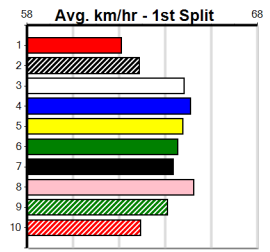

PAWA OF BUDDY AT STUD

Distance: 450m, Race Type: Mixed 4/5, Total Prizemoney: $3,360
1st: $2,250, 2nd: $690, 3rd: $345, 4th: $75

JETSTREAM ICON (8) was simply brilliant when placed at Geelong two runs back and he can go one better tonight. ASTON PING (4) was brilliant at Geelong last time and she will be prominent throughout. UTRILLO BALE (5) has solid claims

Watchdog Tips: 8 4 5 1 Bet: Win 8

Race card for ON SONG ICE [5]. Includes dog details, owner, sire, dam, winning distances, weights, and a box history table.

Race card for WHERE'S WALTER [5]. Includes dog details, owner, sire, dam, winning distances, weights, and a box history table.

Race card for DON'T TELL SHELL [5]. Includes dog details, owner, sire, dam, winning distances, weights, and a box history table.

Race card for ASTON PING [5]. Includes dog details, owner, sire, dam, winning distances, weights, and a box history table.

Race card for UTRILLO BALE (NSW)[5]. Includes dog details, owner, sire, dam, winning distances, weights, and a box history table.