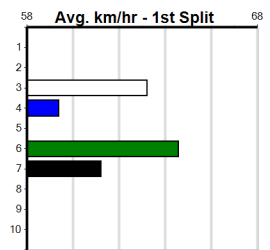

SPORTSBET HT3

Distance: 390m, Race Type: Maiden Heat, Total Prizemoney: $2,535
1st: $1,680, 2nd: $520, 3rd: $260, 4th: $75

PAW NITRO (6) was far from disgraced when placed on debut at Geelong and he can go one better tonight. RUBY'S SHOW (2) is bred to have plenty of early speed and she is a member of a very strong kennel. BIG BOY COOPER (3) has claims

Watchdog Tips: **6** **2** **3** **8** **Bet:** Box Quinella 2,3,6 ($10 for 333.33%)

Form Box	Wgt	Dist	Track	Date	Time	BON	Margin	1st/2nd (Time)	PIR	Checked	Comment	WR	Split 1	S/P	Grade	
1	MORAINÉ HOPE [M] Dam has produced some capable types $7.50															
	BK	Bitch		Jan-23												
	Owner(s): MORAINÉ (SYN), G Judd, S Judd		Sire: KOBLENZ		Dam: MORAINÉ COCO		Trainer: Briana Robertson -leech (Smeato)									
	Winning Distances: < 300m (0) 300 - 399m (0) 400 - 499m (0) 500 - 599m (0) 600 - 699m (0) > 700m (0)															
	Winning Weights:															
	Last 3 wins NOT included above															
	Box History															
	<table border="1"> <thead> <tr> <th>Bx</th> <th>1st</th> <th>2nd</th> <th>3rd</th> <th>4th</th> <th>5th</th> <th>6th</th> <th>7th</th> <th>8th</th> </tr> </thead> <tbody> <tr><td>1</td><td></td><td></td><td></td><td></td><td></td><td></td><td></td><td></td></tr> <tr><td>2</td><td></td><td></td><td></td><td></td><td></td><td></td><td></td><td></td></tr> <tr><td>3</td><td></td><td></td><td></td><td></td><td></td><td></td><td></td><td></td></tr> <tr><td>4</td><td></td><td></td><td></td><td></td><td></td><td></td><td></td><td></td></tr> <tr><td>5</td><td></td><td></td><td></td><td></td><td></td><td></td><td></td><td></td></tr> <tr><td>6</td><td></td><td></td><td></td><td></td><td></td><td></td><td></td><td></td></tr> <tr><td>7</td><td></td><td></td><td></td><td></td><td></td><td></td><td></td><td></td></tr> <tr><td>8</td><td></td><td></td><td></td><td></td><td></td><td></td><td></td><td></td></tr> </tbody> </table>															
	Prize Best Starts Trk/Dts APM															
	<table border="1"> <tbody> <tr><td></td><td></td><td></td><td></td><td></td><td></td><td></td><td></td><td>$0</td></tr> <tr><td></td><td></td><td></td><td></td><td></td><td></td><td></td><td></td><td>FSH</td></tr> <tr><td></td><td></td><td></td><td></td><td></td><td></td><td></td><td></td><td>0-0-0-0</td></tr> <tr><td></td><td></td><td></td><td></td><td></td><td></td><td></td><td></td><td>0-0-0-0</td></tr> <tr><td></td><td></td><td></td><td></td><td></td><td></td><td></td><td></td><td>0</td></tr> </tbody> </table>															
2	RUBY'S SHOW [M] Bred for early pace, in good hands, watch betting $6.00															
	BK	Bitch		Oct-22												
	Owner(s): T Sinnott		Sire: FERAL FRANKY		Dam: HAPPY RUBY		Trainer: Daniel Gibbons (Avalon)									
	Winning Distances: < 300m (0) 300 - 399m (0) 400 - 499m (0) 500 - 599m (0) 600 - 699m (0) > 700m (0)															
	Winning Weights:															
	Last 3 wins NOT included above															
	Box History															
	<table border="1"> <thead> <tr> <th>Bx</th> <th>1st</th> <th>2nd</th> <th>3rd</th> <th>4th</th> <th>5th</th> <th>6th</th> <th>7th</th> <th>8th</th> </tr> </thead> <tbody> <tr><td>1</td><td></td><td></td><td></td><td></td><td></td><td></td><td></td><td></td></tr> <tr><td>2</td><td></td><td></td><td></td><td></td><td></td><td></td><td></td><td></td></tr> <tr><td>3</td><td></td><td></td><td></td><td></td><td></td><td></td><td></td><td></td></tr> <tr><td>4</td><td></td><td></td><td></td><td></td><td></td><td></td><td></td><td></td></tr> <tr><td>5</td><td></td><td></td><td></td><td></td><td></td><td></td><td></td><td></td></tr> <tr><td>6</td><td></td><td></td><td></td><td></td><td></td><td></td><td></td><td></td></tr> <tr><td>7</td><td></td><td></td><td></td><td></td><td></td><td></td><td></td><td></td></tr> <tr><td>8</td><td></td><td></td><td></td><td></td><td></td><td></td><td></td><td></td></tr> </tbody> </table>															
	Prize Best Starts Trk/Dts APM															
	<table border="1"> <tbody> <tr><td></td><td></td><td></td><td></td><td></td><td></td><td></td><td></td><td>$0</td></tr> <tr><td></td><td></td><td></td><td></td><td></td><td></td><td></td><td></td><td>FSH</td></tr> <tr><td></td><td></td><td></td><td></td><td></td><td></td><td></td><td></td><td>0-0-0-0</td></tr> <tr><td></td><td></td><td></td><td></td><td></td><td></td><td></td><td></td><td>0-0-0-0</td></tr> <tr><td></td><td></td><td></td><td></td><td></td><td></td><td></td><td></td><td>0</td></tr> </tbody> </table>															
3	BIG BOY COOPER [M] No luck on debut, better for the run, threat $4.80															
	BK	Dog		Jul-22												
	Owner(s): C Capuano		Sire: SH AVATAR		Dam: FAIRYTALE WISH		Trainer: Clint Capuano (Anakie)									
	Winning Distances: < 300m (0) 300 - 399m (0) 400 - 499m (0) 500 - 599m (0) 600 - 699m (0) > 700m (0)															
	Winning Weights:															
	4th (7) 31.0 400 GEL R2 26-Jul-24 23.36 22.39 8.00L MAC AND CHEESE (22.82) M/34 8.80 $6.20 M															
	Last 3 wins NOT included above															
	Box History