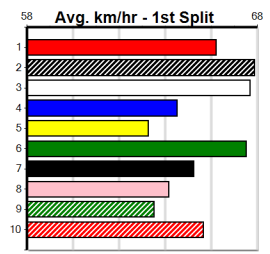

TOWN & COUNTRY LINE MARKING

Distance: 390m, Race Type: Mixed 4/5, Total Prizemoney: $3,360
1st: $2,250, 2nd: $690, 3rd: $345, 4th: $75

TIGGERLONG GAS (1) lit up the clock at Geelong last time and he is drawn to make every post a winner again. ASTON MADDOX (2) owns a sizzling 21.95 PB here and he can follow the red through early on. ROSCOE BALE (4) has solid claims

Watchdog Tips: **1** **2** **4** **6** **Bet:** **Win 1**

1

TIGGERLONG GAS (NSW)[4] **Blew up the clock at Geelong, hard to hold out** **$2.80**
BK Dog Feb-20 Sire: FABREGAS Dam: TIGGERLONG DOT Trainer: Samantha Grenfell (Anakie)

Owner(s): M Finn
Winning Distances: < 300m (0) 300 - 399m (12) 400 - 499m (21) 500 - 599m (1) 600 - 699m (0) > 700m (0)
Winning Weights: 31.2(1) 31.5(2) 31.6(1) 31.7(3) 31.8(4) 31.9(3) 32.0(2) 32.1(3) 32.3(2) 32.4(2) 32.5(4) 32.7(2) 32.8(1)

2nd	3rd	4th	5th	6th	7th	8th
2nd (3) 33.1 390 BAL R6 12-Jun-24 22.10 22.07 0.50L GAS LANTERN (22.07) M/22 . . . SW . . . 8.35 $6.00 X45						
1st (2) 33.2 410 HOR R6 18-Jun-24 23.22 23.08 1.00L TOMMY TEQUILA (23.28) Q/11 . . . . . 10.24 $2.70 X34						
1st (2) 33.2 390 BAL R9 26-Jun-24 22.10 22.01 1.5L DR. FALKOR (22.19) Q/21 . . . . . 8.45 $3.70 X45						
2nd (1) 33.1 390 BAL R10 03-Jul-24 22.15 22.02 0.05L GUNAI PRINCE (22.15) M/22 . . . . . 8.57 $2.00 X34						
2nd (7) 33.0 410 HOR R4 09-Jul-24 23.32 22.97 5.00L DUTCH RIOT (22.97) M/33 . . . . . 10.38 $6.80 FFA						
1st (8) 32.7 410 HOR R7 16-Jul-24 23.62 23.34 2.00L KRAKEN TURBO (23.76) M/22 . . . . . 10.40 $4.50 X34						
2nd (4) 32.5 400 WGL R12 23-Jul-24 22.75 22.43 2.50L GAYLE BALE (22.59) M/32 . . . . . 8.43 $5.00 5						
1st (2) 32.3 400 GEL R12 26-Jul-24 22.39 22.39 3.25L ROJO SILVER FOX (22.61) M/11 . . . . . 8.37 $2.30 VET						

Last 3 wins NOT included above

1st	2nd	3rd	4th	5th	6th	7th	8th
1st (1) 32.4 390 WBL R10 18-Apr-24 22.32 22.32 4.00L JUDY'S REDEEMER (22.59) M/21 . . . . . 8.72 $1.80 FFA							
1st (3) 33.1 400 GEL R9 23-May-24 22.52 22.37 1.00L RICKY BOBBY RIOT (22.59) Q/21 . . . . . 8.31 $2.60 X45							
1st (1) 33.0 410 HOR R11 28-May-24 23.26 22.94 2.75L RAPIDFIRE SERENA (23.44) M/11 . . . . . 10.35 $1.10 5							

Box History

Bx	1st	2nd	3rd	4th	5th	6th	7th	8th
1	7	3	1	1				1
2	9	4	5	2	1	3	1	
3	3	3	1	2	3			
4	5	3	2	3	1	1	1	1
5	4	3	1	1	1	1	1	1
6	1	4	1	1	6	4	2	2
7	3	4	3	2	1			3
8	2	2	1	1	1			2

Prize Best $110307.50
Starts 21.86(8)-10/1/24
Trk/Dts 125-34-26-15
APM 17-6-3-1 23303