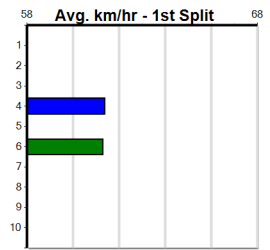

SPORTSBET HT1

Distance: 390m, Race Type: Maiden Heat, Total Prizemoney: $2,535
1st: $1,680, 2nd: $520, 3rd: $260, 4th: $75

ZERO MONSTER (4) has been placed in two of her past three and she has the speed to cross and lead throughout. BONA VISTA (8) is a well bred type and he is sure to have plenty of support on debut. PAW NEV (2) must be respected

Watchdog Tips: 4 8 2 6 **Bet:** Win 4

Form Box	Wgt	Dist	Track	Date	Time	BON	Margin	1st/2nd (Time)	PIR	Checked	Comment	WR	Split 1	S/P	Grade

1

WILLOW SKYE [M] **$7.00**

Bred to have plenty of early speed, watch betting

BD Bitch Nov-21 Sire: ORSON ALLEN Dam: SUMMER SKYE

Owner(s): B Robertson -leech Trainer: Briana Robertson -leech (Smeato)

Winning Distances: < 300m (0) 300 - 399m (0) 400 - 499m (0) 500 - 599m (0) 600 - 699m (0) > 700m (0)

Winning Weights:

1															
2															
3															
4															
5															
6															
7															
8															

Last 3 wins NOT included above

Box History

Bx	1st	2nd	3rd	4th	5th	6th	7th	8th
1								
2								
3								
4								
5								
6								
7								
8								

Prize Best $0
Starts FSH
Trk/Dts 0-0-0-0
APM 0-0-0-0

2

PAW NEV (NSW)[M] **$4.00**

Dam was a gifted chaser, watch betting moves

BEF Dog Nov-22 Sire: FERNANDO BALE Dam: QUINTANA BALE

Owner(s): B Wheeler Trainer: Mark Delbridge (Balliang)

Winning Distances: < 300m (0) 300 - 399m (0) 400 - 499m (0) 500 - 599m (0) 600 - 699m (0) > 700m (0)

Winning Weights:

1															
2															
3															
4															
5															
6															
7															
8															

Last 3 wins NOT included above

Box History

Bx	1st	2nd	3rd	4th	5th	6th	7th	8th
1								
2								
3								
4								
5								
6								
7								
8								

Prize Best $0
Starts FSH
Trk/Dts 0-0-0-0
APM 0-0-0-0

3

PAW LILIBET (NSW)[M] **$6.50**

Well bred, in good hands, watch betting

BK Bitch Jan-23 Sire: BERNARDO Dam: DYNA GARNER

Owner(s): B Wheeler Trainer: Mark Delbridge (Balliang)

Winning Distances: < 300m (0) 300 - 399m (0) 400 - 499m (0) 500 - 599m (0) 600 - 699m (0) > 700m (0)

Winning Weights:

1															
2															
3															
4															
5															
6															
7															
8															

Last 3 wins NOT included above

Box History

Bx	1st	2nd	3rd	4th	5th	6th	7th	8th
1								
2								
3								
4								
5								
6								
7								
8								

Prize Best $0
Starts FSH
Trk/Dts 0-0-0-0
APM 0-0-0-0

4

ZERO MONSTER [M] **$3.40**

Impressive to date, good early burn, go close

BK Bitch Oct-22 Sire: FERNANDO BALE Dam: FABRIOLA ZERO

Owner(s): DAILY GREYHOUND FARMS (SYN), G Dailly, T Dailly Trainer: Thomas Dailly (Anakie)

Winning Distances: < 300m (0) 300 - 399m (0) 400 - 499m (0) 500 - 599m (0) 600 - 699m (0) > 700m (0)

Winning Weights:

6th (3)	23.6	460	GEL	R3	28-Jun-24	26.80	25.58	8.00L PAW OCTAVIA (26.25)	S/676					6.98	$16.60 MH
8th (6)	23.6	450	BAL	R3	03-Jul-24	26.46	25.11	16.00 MERL'S LAD (25.41)	M/678					6.89	$23.20 M
2nd (8)	23.8	450	BAL	R1	10-Jul-24	26.11	25.02	4.75L IVORY PYGMY (25.78)	Q/222					6.78	$7.70 M
5th (8)	23.8	450	BAL	R1	17-Jul-24	26.23	25.28	5.50L SHARAPOVA STAR (25.85)	Q/224					6.66	$11.90 M
2nd (2)	23.8	460	GEL	R3	23-Jul-24	26.30	25.95	3.5L ZIPPING CARUSO (26.06)	M/222					6.76	$4.20 M

Last 3 wins NOT included above

Box History

Bx	1st	2nd	3rd	4th	5th	6th	7th	8th
1								
2		1						
3						1		
4								
5								
6								1
7								
8	1				1			

Prize Best $840.00
Starts FSTD
Trk/Dts 5-0-2-0
APM 0-0-0-0

5

*** VACANT BOX ***

Sire: Dam:

Owner(s): Trainer:

Winning Distances: < 300m (0) 300 - 399m (0) 400 - 499m (0) 500 - 599m (0) 600 - 699m (0) > 700m (0)

Winning Weights:

Box History