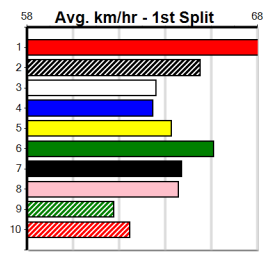

Ballarat
12
10:47PM
(VIC time)

EUREKA CONCRETE DAMSELS DASH

Distance: 390m, Race Type: Grade 5, Total Prizemoney: $2,925
1st: $1,950, 2nd: $600, 3rd: $300, 4th: $75

PAW ZELINI (7) was a top 25.45 winner here recently and she can atone for her luckless runs since.
DARRA TOPAZ (6) was impressive two runs back and she just needs a little room early on.
PALTROW BALE (4) can come out running.

Watchdog Tips: **7** **6** **4** **2** **Bet:** **Win 7**

1

POSIE YOU PEST [5] ***** SCRATCHED ***** **$7.50**
BD Bitch **Jan-22** **Sire: ALLEN DEED** **Dam: RIXY YA PEST** **Trainer: Madison Hunt (Cudgee)**
Owner(s): M Wright
Winning Distances: < 300m (0) 300 - 399m (3) 400 - 499m (1) 500 - 599m (0) 600 - 699m (0) > 700m (0)
Winning Weights: 25.2(1) 25.3(1) 25.4(1) 25.5(1)
5th (3) 25.2 390 WBL R10 13-Jun-24 22.62 21.84 10.00 TALCOTT BALE (21.93) M/55 . . . . . 8.79 $31.20 5
5th (2) 25.2 450 WBL R5 20-Jun-24 25.89 25.18 9.50L MEPUNGA TULLY (25.24) Q/223 . . . . . 6.61 $29.80 5
2nd (2) 25.2 390 WBL R12 27-Jun-24 22.52 22.05 1.5L MORAINÉ CHLOÉ (22.43) M/32 . . . . . 8.78 $2.60 5
2nd (2) 25.0 390 WBL R12 04-Jul-24 22.62 22.08 1.5L PAPER SHREDDER (22.51) Q/11 . . . . . 8.63 $5.90 5
2nd (5) 25.2 410 HOR R5 13-Jul-24 23.63 23.35 1.25L KENTUCKY GUS (23.55) M/22 . . . . . 10.39 $9.30 T3-5
1st (7) 25.3 390 WBL R10 18-Jul-24 22.18 22.07 1.25L BUN UNDERCURRENT Q/11 . . . . . 8.62 $6.70 5
7th (3) 25.4 450 WBL R8 25-Jul-24 26.17 25.55 4.00L TANGELA BALE (25.90) M/455 . . . . . 6.76 $26.30 X45
6th (2) 25.6 350 HVL R7 28-Jul-24 19.78 19.29 5.00L NINETYMILE WOW (19.44) M/5 . . . . . 6.64 $29.70 5
Last 3 wins NOT included above
1st (4) 25.4 390 WBL R1 19-Feb-24 22.87 22.26 0.50L VALLETTA DIVA (22.90) Q/11 . . . SW . . 8.66 $3.50 M
1st (2) 25.5 450 WBL R7 06-May-24 25.74 25.46 5.00L CLOSE COMBAT (26.08) Q/111 . . . . . 6.56 $2.30 7
1st (6) 25.2 390 WBL R9 05-Jun-24 22.27 21.96 3.5L BIG SOLOMONA (22.51) M/11 . . . . . 8.60 $14.30 X67

2

JET EASY [5] **Impressive since resuming, must keep safe** **$9.00**
WBE Bitch **Feb-22** **Sire: HOOKED ON SCOTCH** **Dam: NICE AND EASY** **Trainer: Paul Cusack (Mount Cottrell)**
Owner(s): J Portelli
Winning Distances: < 300m (0) 300 - 399m (1) 400 - 499m (4) 500 - 599m (0) 600 - 699m (0) > 700m (0)
Winning Weights: 25.6(1) 25.9(1) 26.0(1) 26.3(2)
6th (8) 26.2 515 SAP R9 12-Nov-23 30.45 29.32 17.00 GOLD DOUG (29.32) S/6666 . . . . . 5.22 $9.10 5
3rd (3) 26.2 450 WBL R4 16-Nov-23 25.75 25.18 5.50L DO THAT EASY (25.39) S/43 . . . . . 6.71 $34.60 RWH
6th (2) 26.3 525 MEA R2 24-Nov-23 31.05 30.06 13.00 AMRON TIGER (30.15) M/8666 . . . . . 5.34 $8.90 RWF
3rd (6) 26.3 450 WBL R6 29-Nov-23 25.93 25.42 6.50L GALVANI BALE (25.49) M/543 . . . . . 6.73 $12.20 5
ST (-) 24.8 300 HVL 09-Jun-24 17.02 2.50L Trial Cleared M/11 . . . 1of2 . . 3.95 . . ST
1st (8) 25.6 400 MTG R7 18-Jul-24 23.27 23.27 0.10L MAVIE (23.28) 0 . . . . . 10.87 $1.80 RW
3rd (4) 25.8 350 HVL R7 21-Jul-24 19.54 19.12 6.50L ROCK THE WOK (19.12) M/6 . . . . . 6.66 $34.50 5
3rd (6) 26.1 400 MTG R11 25-Jul-24 23.72 23.20 4.75L BOURNE NANCY (23.38) M/11 . . . . . 11.20 $2.40 RW
Last 3 wins NOT included above
1st (8) 26.3 300 HVL R4 15-Oct-23 16.95 16.59 1.5L SPANISH BULLET (17.04) M/7 . . . . . 4.01 $9.60 RW
1st (7) 26.3 450 BAL R5 21-Oct-23 25.87 25.68 0.75L ARANDT ABOUT (25.91) M/111 . . . SW . . 6.64 $1.80 6G
1st (1) 25.9 400 WGL R3 24-Oct-23 22.91 22.27 3.00L CHAMPAGNE CUDDLE M/21 . . . . . 8.38 $3.50 X67