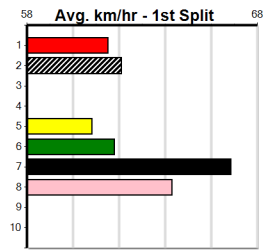

SPORTSBET HT4

Distance: 390m, Race Type: Maiden Heat, Total Prizemoney: $2,535
1st: $1,680, 2nd: $520, 3rd: $260, 4th: $75

FOUR PIES SAINT (1) showed improvement when placed here last time and he can go one better tonight. PEAKY AVENGER (2) has been luckless since her debut placing and she can make amends. PAW ZACHARY (6) may be the value runner.

Watchdog Tips: **1** **2** **6** **4** **Bet:** Box Quinella 1,2,6 ($10 for 333.33%)

Form Box	Wgt	Dist	Track	Date	Time	BON	Margin	1st/2nd (Time)	PIR	Checked	Comment	WR	Split 1	S/P	Grade		
1	FOUR PIES SAINT [M] Showned improvement last time, well drawn, yes $2.60																
	BK Dog Nov-22 Sire: ASTON RUPEE Dam: SILKY RIOT Trainer: Michelle Mallia (Avalon)																
	Owner(s): Lost All (SYN), D Fenech, J Cassar, A Ciangura																
	Winning Distances: < 300m (0) 300 - 399m (0) 400 - 499m (0) 500 - 599m (0) 600 - 699m (0) > 700m (0)																
	Winning Weights:																
	7th (7) 33.1 390 BAL R2 17-Jul-24 23.10 21.95 15.00 FLYING MUFFIN (22.10) M/45 8.55 $9.80 M																
	2nd (2) 33.2 390 BAL R1 24-Jul-24 22.57 22.18 2.25L CUSTARD ART (22.42) M/22 8.61 $5.60 M																
	Last 3 wins NOT included above																
	Box History																
	<table border="1"> <thead> <tr> <th>Bx</th> <th>1st</th> <th>2nd</th> <th>3rd</th> <th>4th</th> <th>5th</th> <th>6th</th> <th>7th</th> <th>8th</th> </tr> </thead> <tbody> <tr><td>1</td><td></td><td></td><td></td><td></td><td></td><td></td><td></td><td></td></tr> <tr><td>2</td><td>1</td><td></td><td></td><td></td><td></td><td></td><td></td><td></td></tr> <tr><td>3</td><td></td><td></td><td></td><td></td><td></td><td></td><td></td><td></td></tr> <tr><td>4</td><td></td><td></td><td></td><td></td><td></td><td></td><td></td><td></td></tr> <tr><td>5</td><td></td><td></td><td></td><td></td><td></td><td></td><td></td><td></td></tr> <tr><td>6</td><td></td><td></td><td></td><td></td><td></td><td></td><td></td><td></td></tr> <tr><td>7</td><td></td><td></td><td></td><td></td><td></td><td></td><td>1</td><td></td></tr> <tr><td>8</td><td></td><td></td><td></td><td></td><td></td><td></td><td></td><td></td></tr> </tbody> </table>																
2	PEAKY AVENGER [M] No luck since her debut run, can atone, danger $4.20																
	RBD Bitch Sep-22 Sire: TOMMY SHELBY Dam: AVENGER LASS Trainer: George Borg (Maryborough)																
	Owner(s): R Oppenhuus																
	Winning Distances: < 300m (0) 300 - 399m (0) 400 - 499m (0) 500 - 599m (0) 600 - 699m (0) > 700m (0)																
	Winning Weights:																
	2nd (8) 25.2 425 BEN R3 12-Jul-24 24.46 23.86 0.75L ALL JAZZ (24.42) Q/122 6.57 $13.00 MH																
	6th (7) 25.3 425 BEN R2 19-Jul-24 24.72 23.78 7.50L DYNAMITE DOUG (24.19) M/336 6.65 $8.20 MF																
	5th (6) 25.8 390 BAL R1 24-Jul-24 22.84 22.18 6.50L CUSTARD ART (22.42) M/55 8.91 $2.10 M																
	Last 3 wins NOT included above																
	Box History																
<table border="1"> <thead> <tr> <th>Bx</th> <th>1st</th> <th>2nd</th> <th>3rd</th> <th>4th</th> <th>5th</th> <th>6th</th> <th>7th</th> <th>8th</th> </tr> </thead> <tbody> <tr><td>1</td><td></td><td></td><td></td><td></td><td></td><td></td><td></td><td></td></tr> <tr><td>2</td><td></td><td></td><td></td><td></td><td></td><td></td><td></td><td></td></tr> <tr><td>3</td><td></td><td></td><td></td><td></td><td></td><td></td><td></td><td></td></tr> <tr><td>4</td><td></td><td></td><td></td><td></td><td></td><td></td><td></td><td></td></tr> <tr><td>5</td><td></td><td></td><td></td><td></td><td></td><td></td><td></td><td></td></tr> <tr><td>6</td><td></td><td></td><td></td><td></td><td>1</td><td></td><td></td><td></td></tr> <tr><td>7</td><td></td><td></td><td></td><td></td><td></td><td>1</td><td></td><td></td></tr> <tr><td>8</td><td>1</td><td></td><td></td><td></td><td></td><td></td><td></td><td></td></tr> </tbody> </table>																	
3	MORAINE DEMON [M] Bred to have plenty of early pace, watch betting $6.00																
	BK Dog Jan-23 Sire: HOOKED ON SCOTCH Dam: MORaine IZZY Trainer: Briana Robertson -leech (Smeato)																
	Owner(s): MORaine (SYN), G Judd, S Judd																
	Winning Distances: < 300m (0) 300 - 399m (0) 400 - 499m (0) 500 - 599m (0) 600 - 699m (0) > 700m (0)																
	Winning Weights:																
	Last 3 wins NOT included above																
	Box History