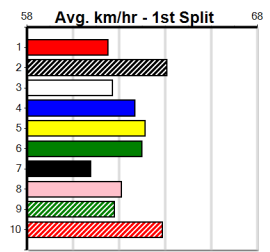

SJC CONCRETING

Distance: 450m, Race Type: Mixed 6/7, Total Prizemoney: $2,925
1st: $1,950, 2nd: $600, 3rd: $300, 4th: $75

ZIPPING CARUSO (5) was never headed in his solid 26.06 Geelong win and he will continue to get better. ASTON BAMFORD (4) was dominant here last time and he just needs a little room early on. RIVIA AKIRA (7) can run a cheeky race

Watchdog Tips:	5	4	7	3	Bet:	Win 5

Form Box	Wgt	Dist	Track	Date	Time	BON	Margin	1st/2nd (Time)	PIR	Checked	Comment	WR	Split 1	S/P	Grade

1

PIXIE TRIXIE [6] **Can miss the kick, pushes up the track, risky** **$16.00**
BK Bitch Jul-22 Sire: SH AVATAR Dam: FAIRYTALE WISH
Owner(s): C Capuano Trainer: Clint Capuano (Anakie)
Winning Distances: < 300m (0) 300 - 399m (1) 400 - 499m (1) 500 - 599m (0) 600 - 699m (0) > 700m (0)
Winning Weights: 25.2(1) 26.3(1)

4th (5)	26.2	400	GEL	R9	04-Jun-24	23.58	22.69	7.50L CRAIG KEEPING (23.08)	M/76	.	.	W	8.90	$6.40	7
2nd (7)	26.2	400	GEL	R3	11-Jun-24	22.86	22.65	1.5L PURPLE SAPPHIRE (22.77)	M/44	.	.	.	.	.	7
4th (4)	26.2	460	GEL	R7	18-Jun-24	26.23	25.76	6.50L MAGIC MILO (25.80)	Q/356	.	.	W	6.77	$16.40	X67
4th (6)	26.5	450	BAL	R9	23-Jun-24	25.88	25.50	4.25L BLAZING RIOT (25.59)	M/768	.	.	W	7.00	$3.80	T3-7
6th (6)	26.0	525	MEA	R2	06-Jul-24	31.00	30.06	12.00 PAW KRAMER (30.20)	M/7666	.	.	.	.	.	5.30
8th (8)	26.2	545	BAL	R7	14-Jul-24	32.10	31.21	13.00 MCIVOR ALFY (31.21)	M/4658	.	.	.	.	.	7.02
1st (1)	26.3	485	HOR	R5	21-Jul-24	27.90	27.39	2.25L WRONG MISSY (28.06)	M/452	.	.	.	.	.	6.78
2nd (4)	26.0	460	GEL	R3	27-Jul-24	26.40	25.68	7.50L MAHOGANY (25.91)	S/643	.	.	.	.	.	6.91

Last 3 wins NOT included above

1st (8)	25.2	390	WBL	R2	15-Apr-24	22.46	22.46	4.25L SOHO BUSTLIN' BY (22.74)	M/32	.	.	.	.	.	8.86

Prize Best Starts Trk/Dts APM: $4650.00 NBT 16-2-2-1 1-0-0-0 4016

2

SAM'S UNIVERSE [6] **Wide runner underneath is a worry, next time** **$21.00**
BD Dog Mar-22 Sire: RAW ABILITY Dam: UP THE AMOUNT
Owner(s): Greysynd Racing (SYN), W Owen, J Chilcott, A Long Trainer: Michael Chilcott (Heathcote)
Winning Distances: < 300m (0) 300 - 399m (0) 400 - 499m (2) 500 - 599m (0) 600 - 699m (0) > 700m (0)
Winning Weights: 30.4(1) 30.9(1)

2nd (1)	31.0	425	BEN	R3	31-May-24	24.75	23.72	8.00L TURBO GEORGE (24.22)	M/643	.	.	.	.	.	6.80
1st (2)	30.9	450	SHP	R5	06-Jun-24	25.87	25.52	0.50L HELLO LUNA (25.90)	M/652	.	.	.	.	.	6.70
3rd (8)	30.7	450	SHP	R7	13-Jun-24	25.87	25.54	2.25L BUN WILDFIRE (25.73)	Q/221	.	.	W	6.72	$3.10	T3-RW
3rd (5)	30.7	395	TRA	R10	17-Jun-24	22.36	21.97	1.5L HIERARCHY (22.26)	Q/344	.	.	W	3.79	$31.20	SH
5th (5)	30.8	450	WBL	R4	20-Jun-24	26.30	25.18	12.00 PLAY THE MUSIC (25.52)	M/666	.	.	.	.	.	6.83
2nd (1)	30.9	515	SAN	R1	27-Jun-24	30.12	29.21	0.50L MISS MARY JO (30.10)	M/3222	.	.	W	5.25	$45.10	X67
6th (2)	30.8	515	SAN	R1	04-Jul-24	30.26	29.18	5.50L FRANTIC (29.88)	M/3455	.	.	.	.	.	5.26
4th (7)	30.9	525	MEP	R10	10-Jul-24	30.67	30.00	3.5L QUEEN AVENGER (30.43)	M/5654	.	.	.	.	.	5.26

Last 3 wins NOT included above

1st (5)	30.4	450	SHP	R2	23-May-24	25.92	25.47	0.025 RAGING ELSA (25.92)	Q/122	.	.	.	.	.	6.74

Prize Best Starts Trk/Dts APM: $6965.00 NBT 22-2-3-5 1-0-0-0 5043