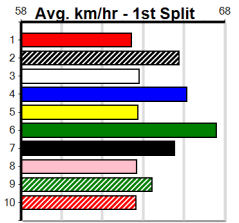

Distance: 450m, Race Type: Grade 5, Total Prizemoney: $2,925
1st: $1,950, 2nd: $600, 3rd: $300, 4th: $75

6
4:22PM
(VIC time)

MEAL TICKET (1) excels from this draw and she looks like the one to beat after her solid all the way win 3 starts back. BROOMBRAE TOMMY (2) returned to form with a top last start placing here and he could be right in the mix again today.

Watchdog Tips: 1 2 6 4 **Bet:** Box Trifecta 1,2,4,6 ($10 for 41.67%)