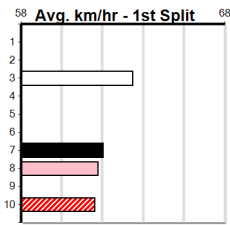

SPORTSBET FINAL

Distance: 450m, Race Type: Maiden, Total Prizemoney: $2,925
1st: $1,950, 2nd: $600, 3rd: $300, 4th: $75

2

2:57PM
(VIC time)

NOTHING WRONG (1) proved that there is nothing wrong with his engine in a solid recent trial here and he looks hard to beat from the gun draw on debut. ASTON ACACIA (3) had no luck in her debut last start and she could improve today.

Watchdog Tips: **1** **3** **6** **4** **Bet:** **Trifecta 1/3,4,6/3,4,5,6,7 ($10 - 83.33%)**