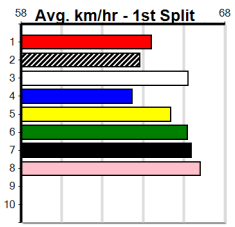

REJUVENATE @ STUD

Distance: 390m, Race Type: Grade 5, Total Prizemoney: \$2,925
1st: \$1,950, 2nd: \$600, 3rd: \$300, 4th: \$75

10

5:38PM

(VIC time)

GENERAL WINSTON (8) posted a fast straight win last start and he may only need to step cleanly to salute again in this. GAYLE BALE (3) was a good all the way Sale winner last start and she could be prominent throughout again today.