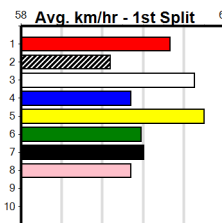

Shepparton

3

3:19PM

(VIC time)

BYERS ELECTRICAL VETERANS (250+RA

Distance: 390m, Race Type: S/E Veteran, Total Prizemoney: \$2,925

1st: \$1,950, 2nd: \$600, 3rd: \$300, 4th: \$75

FROTHY'S BRADMAN (1) has ran good placings in 3 of his last 4 starts and he is drawn to salute after his recent freshen up. NARCISSUS (3) can race on the speed on the outset in this and he looks like the main danger here.