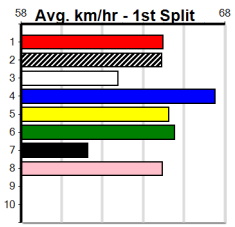

SHEPP CITY FENCING

Distance: 390m, Race Type: Grade 5, Total Prizemoney: $2,925
1st: $1,950, 2nd: $600, 3rd: $300, 4th: $75

11

5:57PM
(VIC time)

VERSNELLEN (4) is a speedy chaser with solid wins in 2 of his last 3 starts and he could prove hard to hold out again despite his tough draw. SPEEDY RIOT (8) can wind up mid race and he could be the danger from his good draw here.

Watchdog Tips: **4** **8** **1** **6** **Bet:** **Box Trifecta 1,4,6,8 ($10 for 41.67%)**