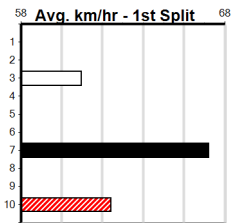

CKH PAINTING

Distance: 390m, Race Type: Maiden, Total Prizemoney: $2,535
1st: $1,680, 2nd: $520, 3rd: $260, 4th: $75

1
2:36PM
(VIC time)

GUSTO (1) is out of a proven dam which produced Group 1 runner Stealth and he is sure to be well educated for his debut today. SASSY SPICE (7) showed good speed in her smart debut placing and she could be prominent throughout again here.

Watchdog Tips: **1** **7** **4** **6** **Bet:** **Box Trifecta 1,4,6,7 ($10 for 41.67%)**

Form	Box	Weight	Dist	Track	Date	Time	BON	Margin	1st/2nd (Time)	PIR	Checked	Comment	W/R	Split 1	S/P	Grade
1																
GUSTO [M]																
BK	D			Mar-22	EQUALIZER											
Trainer: Peter Frost (Heathcote) UTOPIA $3.60																
Owner(s): SEE THE DREAM (SYN), S Buccilli, B Buccilli																
Dam produced the highly talented Stealth.																
<table border="1"> <thead> <tr> <th colspan="8">Winning Boxes</th> </tr> <tr> <th>1</th><th>2</th><th>3</th><th>4</th><th>5</th><th>6</th><th>7</th><th>8</th> </tr> </thead> <tbody> <tr> <td>Prize</td><td></td><td></td><td></td><td></td><td></td><td></td><td></td> </tr> <tr> <td>Best</td><td></td><td></td><td></td><td></td><td></td><td></td><td></td> </tr> <tr> <td>Starts</td><td></td><td></td><td></td><td></td><td></td><td></td><td></td> </tr> <tr> <td>Trk/Dst</td><td></td><td></td><td></td><td></td><td></td><td></td><td></td> </tr> <tr> <td>APM</td><td></td><td></td><td></td><td></td><td></td><td></td><td></td> </tr> </tbody> </table>																
2																
PRECOGNITION [M]																
BE	D			Jun-22	STAGGER											
Trainer: Joe La rosa (Seymour) ESPRESSO ECLIPSE $10.00																
Owner(s): Rijo (SYN), R Groom, J La rosa																
Litter is just starting out, betting best guide.																
<table border="1"> <thead> <tr> <th colspan="8">Winning Boxes</th> </tr> <tr> <th>1</th><th>2</th><th>3</th><th>4</th><th>5</th><th>6</th><th>7</th><th>8</th> </tr> </thead> <tbody> <tr> <td>Prize</td><td></td><td></td><td></td><td></td><td></td><td></td><td></td> </tr> <tr> <td>Best</td><td></td><td></td><td></td><td></td><td></td><td></td><td></td> </tr> <tr> <td>Starts</td><td></td><td></td><td></td><td></td><td></td><td></td><td></td> </tr> <tr> <td>Trk/Dst</td><td></td><td></td><td></td><td></td><td></td><td></td><td></td> </tr> <tr> <td>APM</td><td></td><td></td><td></td><td></td><td></td><td></td><td></td> </tr> </tbody> </table>																
3																
SASSY PANAMA [M]																
DKBD	B			Jun-22	SUPERIOR PANAMA											
Trainer: Jordan Formosa (Heathcote) SASSY IZZY $12.00																
Owner(s): Jamari (SYN), M Eccles, R George, J Keough																
Steady debut placing here last start, respect.																
<table border="1"> <thead> <tr> <th colspan="8">Winning Boxes</th> </tr> <tr> <th>1</th><th>2</th><th>3</th><th>4</th><th>5</th><th>6</th><th>7</th><th>8</th> </tr> </thead> <tbody> <tr> <td>Prize</td><td></td><td></td><td></td><td></td><td></td><td></td><td></td> </tr> <tr> <td>Best</td><td></td><td></td><td></td><td></td><td></td><td></td><td></td> </tr> <tr> <td>Starts</td><td></td><td></td><td></td><td></td><td></td><td></td><td></td> </tr> <tr> <td>Trk/Dst</td><td></td><td></td><td></td><td></td><td></td><td></td><td></td> </tr> <tr> <td>APM</td><td></td><td></td><td></td><td></td><td></td><td></td><td></td> </tr> </tbody> </table>																
4																
KRAKEN COOL [M]																
F	B			Mar-22	ZAMBORA BROCKIE											
Trainer: Kevin Eyles (Murchison) KRAKEN KATIE $4.60																
Owner(s): EYLES (SYN), K Eyles, H Eyles, D Eyles																
Litter has been impressive so far, watch betting.																
<table border="1"> <thead> <tr> <th colspan="8">Winning Boxes</th> </tr> <tr> <th>1</th><th>2</th><th>3</th><th>4</th><th>5</th><th>6</th><th>7</th><th>8</th> </tr> </thead> <tbody> <tr> <td>Prize</td><td></td><td></td><td></td><td></td><td></td><td></td><td></td> </tr> <tr> <td>Best</td><td></td><td></td><td></td><td></td><td></td><td></td><td></td> </tr> <tr> <td>Starts</td><td></td><td></td><td></td><td></td><td></td><td></td><td></td> </tr> <tr> <td>Trk/Dst</td><td></td><td></td><td></td><td></td><td></td><td></td><td></td> </tr> <tr> <td>APM</td><td></td><td></td><td></td><td></td><td></td><td></td><td></td> </tr> </tbody> </table>																
5																
BAKALI MALIKI [M]																
BEF	D			Mar-22	ZIPPING GARTH											
Trainer: Kate Jackson (Kamarooka) COSMIC TILLY $15.00																
Owner(s): K Jackson																
Litter is yet to fire, betting best guide.