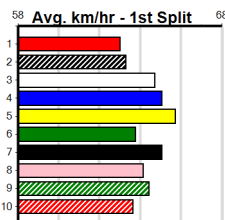

MMS ACCESS

Distance: 450m, Race Type: Grade 5, Total Prizemoney: $2,925
1st: $1,950, 2nd: $600, 3rd: $300, 4th: $75

Watchdog Tips: 5 6 1 8 Bet: Win 5

Main race listing table with columns for Race #, Name, Trainer, Date, Time, BOB, Margin, 1st/2nd (Time), PIR, Checked, Comment, W/R, Split 1, S/P, Grade. Includes race details for 1-9 races.