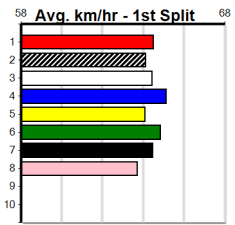

GPP LASER 3300 VETERANS (250+RANK)

Distance: 390m, Race Type: S/E Veteran, Total Prizemoney: $2,925
1st: $1,950, 2nd: $600, 3rd: $300, 4th: $75

Watchdog Tips:

5

4

7

1

Bet:

Win 5

Main table containing race details for 10 races, including horse names, trainers, owners, and winning boxes.