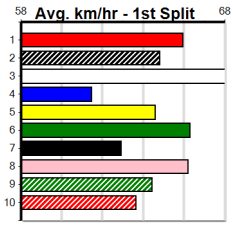

SPORTSBET GREEN TICKS

Distance: 450m, Race Type: Mixed 4/5, Total Prizemoney: $3,360
1st: $2,250, 2nd: $690, 3rd: $345, 4th: $75

LAMIA MILA (3) has produced scorching wins in 7 of her last 9 starts and she should take a power of beating again in this. GOT A PRINCIPLE (5) was a strong winner here 4 starts back and she could be the main danger with an ounce of luck.

Watchdog Tips: 3 5 6 8 Bet: Trifecta 3/5,6/5,6,8 ($10 - 250%)

Table with columns for Race Number, Horse Name, Trainer, Weight, Distance, Track, Date, Time, BON, Margin, 1st/2nd (Time), PIR, Checked, Comment, W/R, Split 1, S/P, Grade, and Winning Boxes. Races 1-9 are detailed with race results and odds.