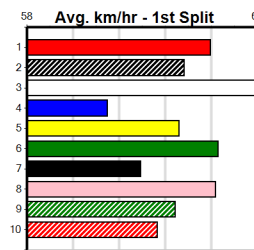

SPORTSBET GREEN TICKS

8

4:57PM

(VIC time)

Distance: 450m, Race Type: Mixed 4/5, Total Prizemoney: $3,360
1st: $2,250, 2nd: $690, 3rd: $345, 4th: $75

LAMIA MILA (3) has produced scorching wins in 7 of her last 9 starts and she should take a power of beating again in this. GOT A PRINCIPLE (5) was a strong winner here 4 starts back and she could be the main danger with an ounce of luck.

Watchdog Tips:

3

5

6

8

Bet:

Trifecta 3/5,6/5,6,8 ($10 - 250%)

LAWLESS [4] ***** SCRATCHED ***** **$99.00**

BD Dog Nov-20 Sire: UNLAWFUL ENTRY Dam: HILLSIDE LADY
Owner(s): SCOTT FORTITUDE (SYN), E Scott, L Scott Trainer: Lachlan Scott (Tatura)

Winning Distances: < 300m (0) 300 - 399m (3) 400 - 499m (8) 500 - 599m (6) 600 - 699m (0) > 700m (0)

Winning Weights: 34.4(2) 34.6(2) 34.7(3) 34.8(1) 34.9(2) 35.0(2) 35.1(2) 35.2(2) 35.3(1)

Rank	Box	Dist	Track	Date	Time	BOB	Margin	1st/2nd (Time)	PIR	Checked	Comment	WR	Split 1	S/P	Grade
3rd	(3)	34.6	450	SHP	R7	11-Dec-23	25.79	25.23	6.00L	BLUE CABANG (25.40)	M/353	.	.	.	6.60 $3.10 5
2nd	(6)	34.7	450	SHP	R6	18-Dec-23	25.17	25.14	0.25L	INVICTUS SHARON (25.15)	M/222	.	.	.	6.66 $3.70 5
1st	(8)	34.6	450	SHP	R7	01-Jan-24	25.26	25.06	1.00L	GEORGE MCFLY (25.32)	M/222	.	.	.	6.87 $2.00 5
1st	(3)	34.6	350	HVL	R6	07-Jan-24	19.15	19.03	1.25L	ROWDAN (19.23)	M/3	.	.	.	6.60 $2.20 5
1st	(3)	34.9	350	HVL	R8	14-Jan-24	19.16	19.16	1.5L	REVERSE SWEEP (19.26)	M/4	.	.	.	6.55 $5.10 X34
4th	(2)	34.7	350	HVL	R8	21-Jan-24	19.50	19.22	2.75L	NICOLSON BALE (19.32)	S/8	.	.	.	6.69 $3.10 X34
4th	(3)	34.2	350	HVL	R8	28-Jan-24	19.55	19.15	4.75L	LEGENDARY SPYRO (19.22)	M/7	.	SW	.	6.72 $3.40 X34
6th	(1)	33.9	390	SHP	R7	27-May-24	22.67	21.84	12.00	AUGUSTUS FINCH (21.84)	M/66	.	.	.	9.01 $5.00 X45

Last 3 wins NOT included above

1st	(1)	34.9	500	BEN	R8	09-Apr-23	27.89	27.89	2.00L	LONG HAUL (28.02)	M/321	.	SW	.	6.60 $3.30 S
1st	(8)	34.4	425	BEN	R5	02-Jul-23	24.02	23.50	0.50L	BLACKPOOL DILL (24.05)	M/532	.	SW	.	6.62 $11.80 X45
1st	(8)	35.0	390	SHP	R5	09-Oct-23	22.37	22.16	4.25L	ZAP (22.66)	M/21	.	.	.	8.61 $2.20 5

Box History

Bx	1st	2nd	3rd	4th	5th	6th	7th	8th
1	4	2	2	1	1	1		
2	1	1	2	1	1	1		
3	4	1	2	2			1	
4	2	1	1	1	1	1		1
5				1	1			
6	1	3	1	1	1			2 1
7			2					
8	5	1		1				

Prize Best Starts Trk/Dts APM: $70315.00, 25.26(2)-27/2/23, 58-17-9-10, 22-4-2-6, 4822