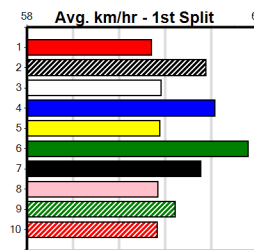

MEAL TICKET (1) excels from this draw and she looks like the one to beat after her solid all the way win 3 starts back. BROOMBRAE TOMMY (2) returned to form with a top last start placing here and he could be right in the mix again today.

Watchdog Tips: **1** **2** **6** **4** **Bet:** **Box Trifecta 1,2,4,6 ($10 for 41.67%)**

1

MEAL TICKET [5] **Excels from this draw, top win 3 back, go close.** **$3.60**

BK Bitch **May-22** **Sire: FERNANDO BALE** **Dam: VEGAS TICKET** **Trainer: Mark Delbridge (Balliang)**

Owner(s): G Black

Winning Distances: < 300m (0) 300 - 399m (1) 400 - 499m (4) 500 - 599m (0) 600 - 699m (0) > 700m (0)

Winning Weights: 23.5(2) 23.6(1) 23.9(2)

F	(3)	23.5	460	GEL	R5	28-Apr-24	0.00	25.57	. ORBIT BALE (26.40)	M/577	. V7	6.76	$4.40	5
8th	(3)	23.4	435	SLE	R4	12-May-24	25.30	24.08	9.50L DR. FARRAH (24.67)	M/587	. . .	5.45	$17.50	RWH
7th	(3)	23.5	450	BAL	R10	15-May-24	25.74	24.79	8.50L HE SHINES (25.16)	M/887	. . .	6.93	$21.60	5
4th	(3)	23.4	410	HOR	R9	21-May-24	23.73	23.21	4.00L ORSON FURY (23.47)	M/43	. . .	10.60	$2.90	5
2nd	(1)	23.4	450	BAL	R7	27-May-24	25.76	25.38	1.25L REDEEM THIS (25.68)	M/233	. . .	6.68	$3.20	SH
1st	(1)	23.5	450	BAL	R9	06-Jun-24	25.44	25.14	1.00L BLUE TICK NELSON (25.49)	M/111	. SW	6.56	$2.30	5H
2nd	(3)	23.5	450	SHP	R11	15-Jun-24	25.39	24.94	2.75L BARTY CROUCH (25.21)	M/122	. . .	6.56	$7.10	GL
7th	(5)	23.5	460	GEL	R6	21-Jun-24	26.46	25.68	4.50L WHERE IT BEGAN (26.15)	Q/264	. . .	6.63	$3.90	5

Last 3 wins NOT included above

1st	(1)	23.9	390	WBL	R2	29-Nov-23	22.30	21.96	3.75L MOONLIGHT SID (22.56)	M/11	. . .	8.52	$1.70	7
1st	(2)	23.9	450	WBL	R2	06-Jan-24	25.49	25.22	3.25L CANYA EXPLODE (25.71)	M/221	. . .	6.79	$3.40	X67
1st	(6)	23.5	425	BEN	R4	16-Mar-24	23.94	23.61	1.00L NAYELI (24.01)	S/321	. SW	6.62	$30.40	5F

Box History

Bx	1st	2nd	3rd	4th	5th	6th	7th	8th
1	3	1	1	1	2			
2	1		2	1	1		1	
3		2	2	1	1		2	1
4					1			
5								1
6	1							2
7		1	1	1				
8								

Prize Best Starts Trk/Dts APM $20030.00 NBT 31-5-4-5 1-0-1-0 11327