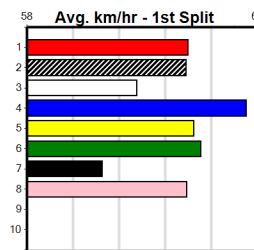

SHEPP CITY FENCING

Distance: 390m, Race Type: Grade 5, Total Prizemoney: $2,925
1st: $1,950, 2nd: $600, 3rd: $300, 4th: $75

VERSNELLEN (4) is a speedy chaser with solid wins in 2 of his last 3 starts and he could prove hard to hold out again despite his tough draw. SPEEDY RIOT (8) can wind up mid race and he could be the danger from his good draw here.

Watchdog Tips: 4 8 1 6 Bet: Box Trifecta 1,4,6,8 ($10 for 41.67%)

Form Box Wgt Dist Track Date Time BON Margin 1st/2nd (Time) PIR Checked Comment W/R Split 1 S/P Grade

KINTSUGI [5] Big talent, can race on the speed, chance here. $7.50
BD Bitch Feb-21 Sire: BERNARDO Dam: BELLA SHIMA Trainer: Scott Stefanos (Longwood)
Winning Distances: < 300m (0) 300 - 399m (5) 400 - 499m (0) 500 - 599m (0) 600 - 699m (0) > 700m (0)
Winning Weights: 28.0(1) 28.1(1) 28.3(2) 28.4(1)
5th (8) 28.4 425 BEN R10 12-May-23 24.43 23.88 2.00L CARAJILLO (24.29) M/111 . . . 6.55 $9.50 5
4th (4) 28.6 385 SHP R7 24-Jul-23 22.16 21.56 6.50L ZIGZAG CABANG (21.70) M/32 . . . 8.16 $64.20 FFA
4th (2) 28.5 385 SHP R9 07-Aug-23 22.08 21.62 5.50L RAICHU (21.72) Q/33 . . . 8.20 $28.30 X34
4th (6) 28.5 385 SHP R9 14-Aug-23 22.08 21.54 4.50L HILL TOP JONNIE (21.78) M/22 . . . 8.14 $15.70 X45
7th (5) 29.0 385 SHP R9 21-Aug-23 22.52 21.48 15.00L ZIGZAG CABANG (21.48) M/47 . . V28 . 8.32 $52.20 FFA
ST (-) 29.5 390 SHP 30-May-24 22.41 . . . 2.75L Trial Cleared M/11 . . 1of2 . 8.44 . ST
5th (6) 29.3 390 SHP R4 17-Jun-24 22.65 21.85 9.50L MISTRESS OASIS (21.99) S/55 . . . 8.80 $15.50 5
4th (5) 29.3 390 SHP R12 24-Jun-24 22.43 21.92 1.00L ZIPPING LIZZO (22.37) M/11 . . . 8.49 $4.40 5
Last 3 wins NOT included above
1st (7) 28.1 385 SHP R3 25-Mar-23 21.99 21.68 0.25L KRAKEN TURBO (22.00) M/11 . . SW . 8.19 $4.10 X67
1st (2) 28.3 385 SHP R11 10-Apr-23 22.11 21.79 0.75L ESPECIAL BLONDE (22.14) Q/11 . . . 8.13 $2.90 5
1st (3) 28.3 385 SHP R4 17-Apr-23 22.21 21.58 4.75L PRETTY REEF (22.54) S/11 . . . 8.20 $5.80 4

REDSHIFT TANGO (NSW)[5] Can show early speed but place looks best. $6.00
BK Bitch Mar-21 Sire: BARCIA BALE Dam: TAYLOR MADE STAR Trainer: Vivienne Arnett-dunlop (Seymour)
Winning Distances: < 300m (1) 300 - 399m (2) 400 - 499m (3) 500 - 599m (2) 600 - 699m (0) > 700m (0)
Winning Weights: 29.1(1) 29.3(1) 29.4(3) 29.6(1) 30.2(1) 30.7(1)
1st (1) 30.7 390 SHP R12 18-Apr-24 22.45 22.09 2.00L KRAKEN HOOK (22.58) M/11 . . . 8.52 $5.70 T3-5
7th (4) 30.1 425 BEN R12 26-Apr-24 24.80 23.85 13.00L ASPERITAS (23.92) M/466 . . . 6.62 $75.50 5
5th (1) 29.8 390 SHP R12 29-Apr-24 22.64 21.97 5.50L PLUTOCRACY (22.27) M/55 . . W . 8.67 $18.10 5
6th (2) 30.0 350 HVL R8 06-May-24 20.03 19.70 3.75L FIRING CHIEF (19.77) M/1 . . . 6.57 $3.00 5
7th (2) 30.0 425 BEN R6 11-May-24 24.90 24.05 12.00L ROXY CRUMPET (24.07) M/888 . . . 6.83 $5.90 5
1st (8) 30.2 390 SHP R4 23-May-24 22.36 22.21 6.50L TONIC'S GIRL (22.80) M/11 . . SW . 8.57 $4.90 T3-5
7th (2) 30.3 425 BEN R4 31-May-24 24.87 23.72 9.00L OUR GIRL ROXY (24.25) M/366 . . . 6.64 $32.10 5
3rd (7) 29.8 390 SHP R10 24-Jun-24 22.43 21.92 5.50L DARRA TOPAZ (22.05) Q/23 . . . 8.69 $12.10 5
Last 3 wins NOT included above
1st (6) 29.4 509 NOR R8 13-Apr-23 29.98 29.61 0.75L ONLY A GUESS (30.03) 2222 M2222 Sw 5.76 $7.10 6
1st (1) 29.1 509 NOR R11 17-Apr-23 29.88 29.48 7.00L MYSTIFY (30.36) 1111 Qc1111 Sw 5.84 $2.10 X65
1st (6) 29.4 275 CAN R3 16-Jul-23 16.49 16.03 2.00L COMMANDER MACK (16.64) 32 S32 5.67 $3.40 6