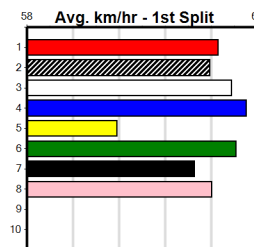

9

5:18PM

(VIC time)

Distance: 390m, Race Type: Grade 5, Total Prizemoney: $2,925
1st: $1,950, 2nd: $600, 3rd: $300, 4th: $75

WINSTON TOWN (3) will find this a bit easier than his last few starts and he could be the one to beat after a recent freshen up. SUPER SEQUIOA (2) is also resuming today and after solid wins in 3 of his last 4 starts he looks like the danger.

Watchdog Tips: 3 2 8 4 Bet: Win 3

Race card for RUSSIAN BERRY (NSW)[5]. Includes dog details, owner, winning distances, weights, and a list of recent race results with performance metrics.

Race card for SUPER SEQUIOA [5]. Includes dog details, owner, winning distances, weights, and a list of recent race results with performance metrics.

Race card for WINSTON TOWN [5]. Includes dog details, owner, winning distances, weights, and a list of recent race results with performance metrics.

Race card for BAMERA (NSW)[5]. Includes dog details, owner, winning distances, weights, and a list of recent race results with performance metrics.

Race card for GEORGIE BALE (NSW)[5]. Includes dog details, owner, winning distances, weights, and a list of recent race results with performance metrics.