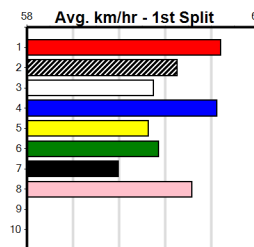

4

3:44PM

(VIC time)

Distance: 390m, Race Type: Mixed 6/7, Total Prizemoney: $2,925
1st: $1,950, 2nd: $600, 3rd: $300, 4th: $75

USKO BALE (4) has been racing well in recent times and he has the early speed to cross and find the arm and could prove hard to beat. BONE SHAKER (1) has produced top placings in his last 3 starts and he is drawn to be prominent throughout again.

Watchdog Tips: **4** **1** **8** **3** **Bet:** **Win 4**

1

BONE SHAKER [7] **Top placings in his last 3 starts, major player.** **$3.20**
BE Dog Mar-22 **Sire: FERNANDO BALE Dam: PRINCESS KIWI** **Trainer: Jordan Formosa (Heathcote)**
Owner(s): M Palmer
Winning Distances: < 300m (0) 300 - 399m (1) 400 - 499m (0) 500 - 599m (0) 600 - 699m (0) > 700m (0)
Winning Weights: 29.8(1)

5th (1)	30.2	425	BEN	R3	26-Apr-24	24.57	23.85	8.50L TIME TO PROPHET (24.00)	M/434	. . .	. . .	6.66	$40.50	7
3rd (2)	30.1	390	SHP	R9	29-Apr-24	22.46	21.97	2.00L LIFE'S A PARTY (22.33)	M/22	. . .	. . .	8.61	$10.00	X67
2nd (3)	30.4	390	SHP	R10	13-May-24	22.42	21.99	2.00L QUEEN SHAKA (22.28)	M/22	. . .	. . .	8.58	$17.60	X67
5th (1)	30.2	390	SHP	R1	20-May-24	22.64	22.02	8.00L MYRNIONG STORM (22.09)	M/44	. . .	. . .	8.49	$10.70	X67
7th (3)	29.8	300	HVL	R10	24-May-24	17.35	16.86	4.25L HEAD HUNTER (17.06)	S/8	. . .	. . .	4.05	$3.40	T3-7
2nd (2)	29.6	390	SHP	R2	27-May-24	22.27	21.84	0.75L GOLD BENZ (22.23)	M/22	. . .	. . .	8.60	$6.20	X67
2nd (6)	30.5	390	SHP	R9	17-Jun-24	22.24	21.85	6.00L THIRTY SECONDS (21.85)	M/22	. . .	. . .	8.54	$10.50	X67
2nd (5)	30.6	390	SHP	R3	27-Jun-24	22.74	22.29	1.00L HIRED HAND (22.68)	M/11	. . .	. . .	8.49	$3.00	7

Last 3 wins NOT included above

1st (7)	29.8	390	SHP	R1	15-Apr-24	22.58	21.75	1.25L MAJOR BASIL (22.66)	M/11	. . .	. . .	8.54	$2.10	M
. . .	. . .	. . .	. . .	. . .	. . .	. . .	. . .	. . .	. . .	. . .	. . .	. . .	. . .	. . .

Box History

Bx	1st	2nd	3rd	4th	5th	6th	7th	8th
1								
2	1	2		2				
3		2					1	
4								
5		1						
6		1						
7	1	1						
8								

Prize Best Starts Trk/Dts APM $5280.00 22.58(7)-15/4/24 12-1-6-2 10-1-6-2 3516

2

WHODAT DUCHESS [7] ***** SCRATCHED ***** **$99.00**
BK Bitch Sep-22 **Sire: ASTON RUPEE Dam: WHODAT DIVA** **Trainer: Emma Scott (Tatura)**
Owner(s): WHO DAT (SYN), D Doherty, A Elez, D Bent, T Gysberts, R Hogg, S Stringer, P Stublely
Winning Distances: < 300m (0) 300 - 399m (1) 400 - 499m (0) 500 - 599m (0) 600 - 699m (0) > 700m (0)
Winning Weights: 26.9(1)

5th (8)	26.9	525	MEP	R2	24-Apr-24	31.11	29.79	17.00 YAMANU BALE (29.92)	M/3555	. . .	. . .	5.27	$14.10	M
2nd (1)	27.4	450	SHP	R1	29-Apr-24	25.66	25.15	1.25L SCOTT SHENANIGAN (25.58)	M/112	. . .	. . .	6.72	$2.50	M
1st (3)	26.9	390	SHP	R1	13-May-24	22.36	21.99	1.5L SWEET BEGONIA (22.45)	Q/11	. . .	. . .	8.48	$2.30	M
4th (6)	26.7	390	SHP	R3	30-May-24	22.83	22.15	1.5L SCOTT SHENANIGAN (22.74)	M/51	. . .	. . .	8.91	$3.60	7
7th (7)	26.9	390	SHP	R3	27-Jun-24	23.19	22.29	7.50L HIRED HAND (22.68)	M/67	. . .	. . .	8.77	$5.30	7

Last 3 wins NOT included above

Box History

Bx	1st	2nd	3rd	4th	5th	6th	7th	8th
1		1						
2								
3	1							
4								
5								
6			1					
7					1		1	
8								

Prize Best Starts Trk/Dts APM $2250.00 22.36(3)-13/5/24 5-1-1-0 3-1-0-0 1810