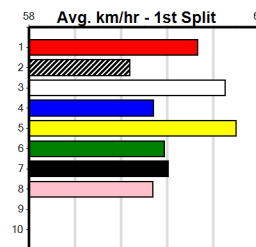

BYERS ELECTRICAL VETERANS (250+RANK)

Distance: 390m, Race Type: S/E Veteran, Total Prizemoney: $2,925
1st: $1,950, 2nd: $600, 3rd: $300, 4th: $75

FROTHY'S BRADMAN (1) has ran good placings in 3 of his last 4 starts and he is drawn to salute after his recent freshen up. NARCISSUS (3) can race on the speed on the outset in this and he looks like the main danger here.

Watchdog Tips: 1 3 2 4 **Bet:** Win 1

Form Box	Wgt	Dist	Track	Date	Time	BON	Margin	1st/2nd (Time)	PIR	Checked	Comment	WR	Split 1	S/P	Grade
FROTHY'S BRADMAN [5] Resuming, good placing 3 of last 4, can go close. $4.20															
BK	Dog	Jan-20		Sire: BARCIA BALE		Dam: TAXI SONO QUI		Trainer: Glenn Campbell (Anakie)							
Owner(s): MMJ Racing Syndicate (SYN), M Lymer, M Scoble															
Winning Distances: < 300m (0) 300 - 399m (0) 400 - 499m (5) 500 - 599m (0) 600 - 699m (0) > 700m (0)															
Winning Weights: 33.8(1) 33.9(2) 34.0(1) 34.8(1)															
5th (2)	33.8	390	WBL	R3	21-Sep-23	22.86	21.87	12.00 DOWNSTREAM (22.03)	Q/25	.	.	.	8.76	$39.90	X45
4th (1)	34.7	390	SHP	R5	05-Feb-24	22.72	21.91	7.50L MISS DAISY LEE (22.21)	M/64	.	.	.	8.71	$23.10	5
7th (5)	35.2	400	GEL	R4	20-Feb-24	23.22	22.58	7.00L EL DORA (22.74)	M/65	.	.	.	8.51	$36.00	T3-5
6th (7)	35.1	390	BAL	R6	28-Feb-24	22.90	22.00	8.50L HAIL ZEUS (22.32)	M/66	.	.	.	8.69	$7.70	X45
3rd (6)	34.8	395	TRA	R5	06-Mar-24	22.93	22.15	7.00L GRETTEL'S GIRL (22.45)	M/624	.	.	.	3.86	$17.80	T3-5
5th (1)	34.0	390	WBL	R3	14-Mar-24	22.55	22.09	4.50L HANDSOME JACK (22.24)	Q/44	.	.	.	8.72	$32.10	VET
3rd (3)	33.1	390	WBL	R6	26-Mar-24	22.55	22.28	2.00L MOONLIGHT SID (22.42)	M/33	.	.	.	8.82	$7.30	5
2nd (2)	33.1	390	SHP	R3	01-Apr-24	22.53	21.79	1.75L COCKTAIL (22.42)	M/34	.	.	.	8.63	$7.00	VET
Last 3 wins NOT included above															
1st (2)	33.9	450	WBL	R4	28-Jul-22	25.59	25.21	1.5L TINKER MURPHY (25.69)	M/111	.	.	.	6.68	$2.00	X67
1st (2)	33.9	450	WBL	R5	04-Aug-22	25.46	25.46	2.75L GLADIATOR HULK (25.64)	M/111	.	.	.	6.67	$2.30	5
1st (2)	33.8	425	BEN	R11	08-Jan-23	23.81	23.65	3.00L PUSH UP KING (24.02)	M/111	.	.	.	6.60	$3.10	5

Box History

Bx	1st	2nd	3rd	4th	5th	6th	7th	8th
1	2	1	1	1	1			
2	3	2	2		1	1	1	1
3	2	1	2					1
4	2			1				
5	1	1	1	1	1	1	1	
6		1	1					
7	1		1	1	2			
8	1		3					

Prize Best Starts Trk/Dts APM: $18590.00 NBT 39-5-9-6 2-0-1-0 1121