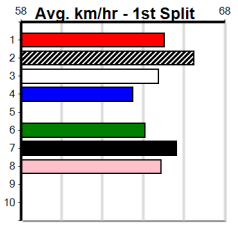

GOLF SIMULATOR COMING SOON TO GE

7

9:17PM

(VIC time)

Distance: 515m, Race Type: Grade 5, Total Prizemoney: \$3,340
1st: \$2,230, 2nd: \$690, 3rd: \$345, 4th: \$75

CANYA HUSTLE (1) returns back to an inside draw here and looks the big improver. UNDERWAY (8) has a superior mid race engine and just needs some luck going into the first bend. GREMLIN (2) can show a serious turn of speed once fully balanced.