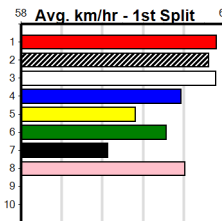

MCKENNA MEMORIAL HERE THIS THURS

Distance: 595m, Race Type: Mixed 4/5, Total Prizemoney: \$4,445
 1st: \$2,990, 2nd: \$920, 3rd: \$460, 4th: \$75

6
8:51PM
 (VIC time)

KISS FOR LUCK (2) drops in class and from a favourable draw can race on the speed an prove hard to catch. PIERRE BALE (4) is every chance to lead and is a good option for top 3 SRM players. ZINZAN CHOPPER (8) holds a class edge.