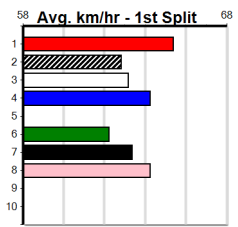

Distance: 515m, Race Type: Grade 5, Total Prizemoney: \$3,340
1st: \$2,230, 2nd: \$690, 3rd: \$345, 4th: \$75

12

10:54PM

(VIC time)

ASTON ALLURE (1) should lead for fun here and can turn for home with a race winning lead.
STEELE JAKIT (3) has been racing well in tougher races of late and a top 3 finish looks very likely.
DAINTREE GRANITE (8) should be strong in the run home.