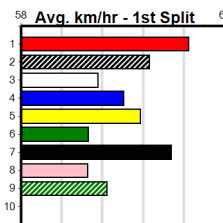

MOND WINDOWS & DOORS

Distance: 515m, Race Type: Mixed 6/7, Total Prizemoney: $3,340
1st: $2,230, 2nd: $690, 3rd: $345, 4th: $75

9

9:56PM

(VIC time)

HOT ASHES (2) was an emphatic 29.83 winner here on debut and is very much suited to an inside draw. LAPIS LAZULI (1) displayed early burn in her speedy 29.98 win here on debut. PAW XANDER (5) can threaten with even luck.

Watchdog Tips: **2** **1** **5** **4** **Bet:** **Win 2**