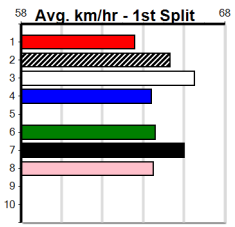

GREYHOUNDS ENTERTAINMENT

Distance: 515m, Race Type: Mixed 4/5, Total Prizemoney: \$3,875
1st: \$2,600, 2nd: \$800, 3rd: \$400, 4th: \$75

8

9:35PM

(VIC time)

VINCENT BALE (4) was a flying 25.03 last start Ballarat winner and if he can convert that form into this race he would be winning. BLACK SILENCER (3) will need luck initially but is armed with a mighty finish.