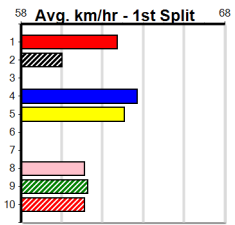

SPORTSBET FINAL

Distance: 515m, Race Type: Maiden, Total Prizemoney: $8,785
1st: $5,900, 2nd: $1,820, 3rd: $915, 4th: $150

4

8:03PM

(VIC time)

LIBERTY KELTON (4) found bother at a crucial stage here last week and has the speed to lead throughout. PAW KRAMER (1) was far from disgraced on debut and will be better for the run. PAW VELDRON (2) should appreciate the step up in distance.

Watchdog Tips:

4 1 2 5

Bet:

Win 4