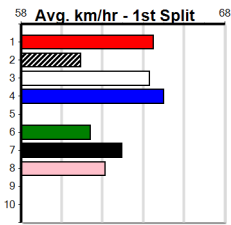

HARD STYLE RICO AT STUD

Distance: 515m, Race Type: Grade 5, Total Prizemoney: $3,340
1st: $2,230, 2nd: $690, 3rd: $345, 4th: $75

5

8:29PM

(VIC time)

WANDANA LAD (1) should set up a big lead in the initial stages which could be a bigger enough lead to hold off the fast finishing JEREMY SPOKE (3). CATCH A RAINBOW (6) can settle on the speed and is up to this class.

Watchdog Tips: **1** **3** **6** **2** **Bet:** **Box Trifecta 1,2,3,6 ($10 for 41.67%)**