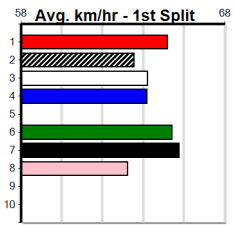

11

10:30PM

(VIC time)

BUCHAN (1) had no luck here last week in a stronger race and with a timely beginning can lead throughout. ROCKET BALE (4) once fully balanced has a big motor and just need some luck going into the first bend. HIS SPECIAL (6) is rarely far away.

Watchdog Tips: **1** **4** **6** **2** Bet: **Win 1**