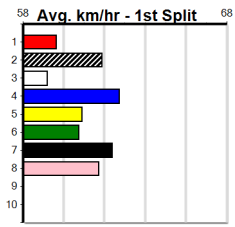

Distance: 595m, Race Type: Restricted Win, Total Prizemoney: $3,940
1st: $2,640, 2nd: $815, 3rd: $410, 4th: $75

2

7:19PM

(VIC time)

FIRST CRACK (1) winning time off 34.75 here last week off this exact draw would be good enough to take out this event. RATTLE AND BANG (8) had no luck here last week off box 1 and is better suited to the wide draw here.

Watchdog Tips: **1** **8** **4** **5** **Bet:** **Box Quinella 1,4,8 ($10 for 333.33%)**