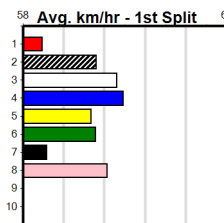

Watchdog Tips:

4

3

1

2

Bet:

Box Quinella 3,4 (\$10 for 1000%)

Form	Box	Weight	Dist	Track	Date	Time	BON	Margin	1st/2nd (Time)	PIR	Checked	Comment	W/R	Split 1	S/P	Grade
1 AKELA NINJUTSU [M] <i>Drawn to run an improved race, major player.</i>																
BK B		Sep-22 BALLYMAC KINGDOM				AKELA CLASS										
Trainer: Robert Britton (Lara)		\$7.00														
5th (6)	24.8	525	MEP	R2	29-May-24	31.62	29.92	16.00	PAW DIMETRA (30.52)	S/7445	.	.	.	5.57	\$22.10	M
5th (4)	25.2	525	MEP	R2	05-Jun-24	30.80	30.00	9.50	LANGEL ABOVE (30.14)	M/5455	.	.	.	5.35	\$38.30	M
3rd (2)	25.2	600	MEP	R4	12-Jun-24	35.66	35.25	2.50	LAKELA OLA (35.49)	Q/3444	.	.	.	9.36	\$9.40	RW
6th (4)	25.2	600	MEP	R2	19-Jun-24	36.74	35.29	21.00	LAKELA JUDO (35.29)	M/6666	.	V0	.	10.40	\$48.30	RW
Owner(s): DAILLY GREYHOUND FARMS (SYN), G Dailly, T Dailly																
2 BOMB QUEEN [7] <i>Capable in this class, each way value.</i>																
BK B		Mar-22 SHIMA SHINE				JD BOMBSHELL										
Trainer: Loren Dalziel (Longwarry)		\$10.00														
3rd (3)	26.4	595	SAP	R2	10-Jun-24	35.14	34.47	5.50	FACETIOUS (34.78)	Q/4333	.	.	.	9.60	\$24.60	RW
7th (1)	26.0	715	SAP	R5	17-Jun-24	43.25	42.62	9.50	SMOLDERING DECAY (42.62)	M/5778	.	.	.	6.39	\$114.40	RW
6th (2)	25.7	640	SLE	R4	23-Jun-24	37.86	36.51	9.00	LMY SLICK RICK (37.26)	M/4686	.	.	.	6.28	\$65.90	RW
4th (7)	26.1	460	WGL	R7	27-Jun-24	26.51	26.09	3.75	LMORTLAKE HUSTLER (26.27)	M/564	.	.	.	6.72	\$12.60	7
Owner(s): L Dalziel																
3 GRACE BURGESS [M] <i>No luck when trying to lead last week, danger.</i>																
WDKB B		Jun-22 TOMMY SHELBY				GOLD VEIN										
Trainer: Lisa Dawes (Loch)		\$4.50														
2nd (5)	26.4	510	SLE	R1	05-Jun-24	29.44	28.49	5.50	ROUGH GEM (29.08)	M/332	.	.	.	9.57	\$3.30	M
3rd (7)	26.1	515	SAP	R1	10-Jun-24	30.34	29.57	5.50	LAPIS LAZULI (29.98)	M/3444	.	.	.	5.28	\$16.10	M
3rd (3)	26.3	515	SAP	R1	17-Jun-24	30.14	29.74	6.00	CANYA KIPPER (29.75)	Q/3333	.	.	.	5.25	\$12.90	M
6th (3)	26.2	595	SAP	R2	24-Jun-24	35.38	34.75	9.00	LDRAINTREE GRANITE (34.76)	Q/7776	.	.	.	9.72	\$9.40	RW
Owner(s): SHIRAZ RACING (SYN), S Holmes, L Holmes, D Holmes																
4 BLUE FLAME [M] <i>Speedy type, suited this class, go close.</i>																
BE B		Mar-22 SENNACHIE				LIGHT VIEW										
Trainer: Cameron Morris-flynn (Mitchell Park)		\$2.50														
4th (2)	27.5	525	MEP	R2	05-Jun-24	30.69	30.00	8.00	LANGEL ABOVE (30.14)	M/2234	.	.	.	5.24	\$11.10	M
2nd (4)	27.3	500	BEN	R2	12-Jun-24	28.48	28.36	1.25	JALAPENO GEM (28.41)	M/432	.	.	.	6.77	\$2.50	M
5th (1)	27.3	595	SAP	R2	17-Jun-24	35.04	34.30	5.00	LMY SLICK RICK (34.69)	M/2333	.	.	.	9.45	\$3.60	RW
4th (7)	26.7	595	SAP	R3	24-Jun-24	35.19	34.75	6.50	FIRST CRACK (34.75)	M/4444	.	.	.	9.68	\$14.40	RW
Owner(s): N Dewhurst																
5 LADY MONTANA [6] Biks <i>One paced, tough draw, place looks best.</i>																
BK B		Jan-22 SHIMA SHINE				LITTLE BIDDY										
Trainer: Lina Repici (Hampton Park)		\$16.00														
5th (7)	25.9	435	SLE	R10	27-May-24	25.31	24.27	11.00	DASHER BALE (24.56)	S/864	.	.	.	5.64	\$20.80	6G
6th (6)	25.8	595	SAP	R4	03-Jun-24	36.27	34.39	15.00	RATTLE AND BANG (35.22)	S/3356	.	SW	.	9.64	\$16.60	RW
7th (5)	26.0	595	SAP	R3	24-Jun-24	35.49	34.75	11.00	FIRST CRACK (34.75)	M/5356	.	.	.	9.71	\$111.00	RW
3rd (1)	26.5	400	WGL	R10	27-Jun-24	23.15	22.85	1.75	BLACK PRESTIGE (23.04)	M/43	.	.	.	8.72	\$12.50	6G
Owner(s): L Repici																
6 MAYAN CHIEF [7] Biks <i>Up to this class but needs luck from this box.</i>																
BK D		Nov-21 SENNACHIE				BUSY BELLA										
Trainer: Danny Cortese (Devon Meadows)		\$8.00														
6th (8)	29.8	515	SAP	R4	20-May-24	30.41	29.40	7.00	WILD SERENA (29.95)	S/8575	.	.	.	5.42	\$17.50	7
6th (6)	29.8	515	SAN	R1	24-May-24	30.61	29.17	10.00	WILD SERENA (29.92)	S/7666	.	.	.	5.37	\$38.60	RW
4th (6)	29.5	515	SAP	R5	10-Jun-24	30.38	29.57	6.00	DUNDEE COOPER (29.98)	M/6755	.	.	.	5.37	\$15.20	X67H
4th (7)	30.0	515	SAN	R2	20-Jun-24	30.03	29.15	4.75	LCELESTIAL DAWN (29.70)	S/6444	.	.	.	5.36	\$35.30	X67F
Owner(s): T Cortese																
7 TAKE A CARNATION [M] <i>Still a maiden after 62 starts, hard to have.</i>																
BK B		Oct-20 MY BRO FABIO				STARLIGHT JILL										
Trainer: Shane Jack (Dalmore)		\$34.00														
7th (3)	30.8	350	HVL	R9	14-Jun-24	20.30	19.40	4.50	LMY BOY TED (19.98)	M/8	.	.	.	7.12	\$33.20	T3-M
7th (2)	30.4	595	SAP	R2	17-Jun-24	35.63	34.30	14.00	LMY SLICK RICK (34.69)	S/8877	.	.	.	10.10	\$46.60	RW
5th (2)	30.3	460	GEL	R2	22-Jun-24	26.76	26.08	8.00	HURDLING HAROLD (26.23)	S/776	.	.	W	7.15	\$49.10	M
3rd (1)	30.5	460	WGL	R2	27-Jun-24	26.63	26.09	0.75	LAXEL'S RADAR (26.58)	M/444	.	.	.	6.83	\$41.00	M
Owner(s): DIRTY RATS TWO (SYN), S Jack, S Burke																
8 WARRIOR SAL [7] <i>Prefer inside but has some talent, keep safe.</i>																
WF D		Jan-22 OUT OF RANGE				FURIOUS FLOSS										
Trainer: Margaret Salvatore (Plenty)		\$7.50														
6th (4)	31.8	595	SAP	R2	20-May-24	35.51	34.20	13.00	MAHOAGANY (34.65)	M/3344	.	.	.	9.54	\$67.30	RW
7th (7)	31.8	460	WGL	R2	30-May-24	27.01	25.91	10.00	RYDER'S MAGIC (26.33)	M/667	.	.	.	6.84	\$25.80	T3-M
1st (3)	32.1	460	WGL	R3	13-Jun-24	26.46	26.03	2.75	SMOKIN' BLASTER (26.64)	M/111	.	SW	.	6.72	\$5.10	M
5th (3)	32.0	460	WGL	R5	20-Jun-24	26.49	26.11	2.75	SIR COLEMAN (26.31)	M/566	.	.	.	6.78	\$13.60	T3-7
Owner(s): M Salvatore																
9 AKELA LONG SHOT [M] Res. <i>Litter shows some ability, watch betting moves.</i>																
BK D		Sep-22 BALLYMAC KINGDOM				AKELA CLASS										
Trainer: Robert Britton (Lara)		\$7.00														
Owner(s): DAILLY GREYHOUND FARMS (SYN), G Dailly, T Dailly																
10 AKELA KUNG FU [M] Res. <i>Litter shows some ability, watch betting moves.</i>																
BK D		Sep-22 BALLYMAC KINGDOM				AKELA CLASS										
Trainer: Robert Britton (Lara)		\$7.00														
Owner(s): DAILLY GREYHOUND FARMS (SYN), G Dailly, T Dailly																