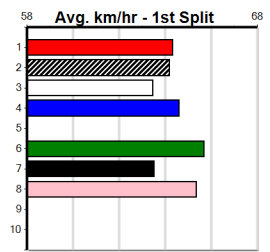

10

10:24PM

(VIC time)

Distance: 515m, Race Type: Grade 5, Total Prizemoney: $3,340
1st: $2,230, 2nd: $690, 3rd: $345, 4th: $75

BATTLE OF WILL (2) is much better than his form reads and looks the big improver here off a better draw. CASHING OUT (8) would have preferred an inside draw but is as talented as any of his rivals in this race. WHERE IS HE (7) can run a place.

Watchdog Tips:

2

8

7

1

Bet:

Win 2

Table with columns: Form Box, Wgt, Dist, Track, Date, Time, BON, Margin, 1st/2nd (Time), PIR, Checked, Comment, W/R, Split 1, S/P, Grade

SAM'S MULLET [5] Consistent, settles on the speed, place. $9.00
WBK Dog Oct-21 Sire: FERNANDO BALE Dam: JEBRYNAH GREEN
Owner(s): SAUNDERS CLAN (SYN), D Saunders, B Saunders, W Saunders, G Saunders
Trainer: Darrell Saunders (Somerville)
Winning Distances: < 300m (0) 300 - 399m (0) 400 - 499m (2) 500 - 599m (1) 600 - 699m (0) > 700m (0)
Winning Weights: 28.9(1) 29.7(1) 30.4(1)
2nd (4) 29.7 515 SAP R11 28-Apr-24 30.16 29.50 0.75L NINETYMILE ROCKS (30.12) M/3323 . . . 5.18 $5.10 5
5th (4) 29.3 515 SAN R3 02-May-24 30.09 29.33 6.00L CRIMSON CANNON (29.67) Q/5665 . . . 5.28 $39.20 5
3rd (1) 29.6 515 SAP R5 13-May-24 30.12 29.81 3.75L TIGGER INTENTION (29.86) Q/1123 . . . 5.19 $2.80 5
5= (4) 29.4 515 SAP R7 20-May-24 30.45 29.40 15.00 EXCAVATION (29.45) M/4466 . . . 5.30 $16.80 5
2nd (7) 30.2 515 SAP R10 03-Jun-24 30.20 29.83 1.75L ABRAXAS BALE (30.08) Q/1122 . . . 5.16 $20.30 RW
3rd (1) 30.0 515 SAP R7 10-Jun-24 30.24 29.57 6.00L BRONELLY STRIKER (29.84) M/5455 . . SW . 5.25 $4.70 5
3rd (3) 29.9 515 SAP R7 17-Jun-24 30.33 29.74 1.00L ESPECIAL PIP (30.27) S/8443 . . . 5.42 $28.70 5
2nd (1) 29.7 515 SAP R10 24-Jun-24 29.99 29.46 1.75L APPLICANT (29.89) Q/2222 . . . 5.21 $2.40 5
Last 3 wins NOT included above
1st (7) 28.9 515 SAP R2 27-Aug-23 30.15 29.64 3.5L ULTIMATE JEWEL (30.39) M/1111 . . . 5.20 $4.10 M
1st (4) 30.4 400 WGL R9 22-Feb-24 22.93 22.69 0.50L JAYVILLE STELLA (22.95) Q/11 . . . 8.36 $2.20 7
1st (1) 29.7 460 WGL R7 21-Mar-24 26.18 25.93 4.00L LAMIA DOMINIQUE (26.45) M/111 . . . 6.62 $3.30 6G

Box History
Bx 1st 2nd 3rd 4th 5th 6th 7th 8th
1 1 1 3
2 1 1 1 1
3 1 1 1 1
4 1 1 2
5 1 1 3
6 1 1 1 1 1
7 1 1 1 1 1 1
8 1 1 1 1 1
Prize Best $9325.00
Starts 30.15(7)-27/8/23
Trk/Dts 32-3-5-6
APM 21-1-4-4 4784