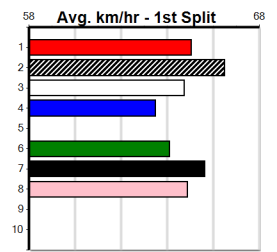

Sandown (SAP)

7

9:17PM

(VIC time)

GOLF SIMULATOR COMING SOON TO GE

Distance: 515m, Race Type: Grade 5, Total Prizemoney: $3,340
1st: $2,230, 2nd: $690, 3rd: $345, 4th: $75

CANYA HUSTLE (1) returns back to an inside draw here and looks the big improver. UNDERWAY (8) has a superior mid race engine and just needs some luck going into the first bend. GREMLIN (2) can show a serious turn of speed once fully balanced.

Watchdog Tips: 1 8 2 3 Bet: Win 1

Form Box Wgt Dist Track Date Time BON Margin 1st/2nd (Time) PIR Checked Comment W/R Split 1 S/P Grade

CANYA HUSTLE (NSW)[5] Drawn to show best form, the one to beat. $3.80
Owner(s): Mud Flaps Racing (SYN), L Schreier, D Baker
Trainer: Matthew Lanigan (Rowsley)

Box History table for Canya Hustle and Prize Best Starts Trk/Dts APM summary.

GREMLIN [5] Explodes soon after box rise, each way. $7.50
Owner(s): HUNTER RACING (SYN), A Hunter, B Hunter, C Hunter
Trainer: Thomas Currie (Drouin)

Box History table for Gremlin and Prize Best Starts Trk/Dts APM summary.

WERRIS BALE (NSW)[5] Flying, steps up in distance, last 50m a worry. $4.00
Owner(s): B Wheeler
Trainer: Correy Grenfell (Anakie)

Box History table for Werris Bale and Prize Best Starts Trk/Dts APM summary.

ART THE CLOWN [5] Motors soon after box rise, place chance. $12.00
Owner(s): B Sargent
Trainer: Rosalie Kerr (Caldermeade)

Box History table for Art the Clown and Prize Best Starts Trk/Dts APM summary.

*** VACANT BOX ***
Owner(s):
Trainer:
Box History

5