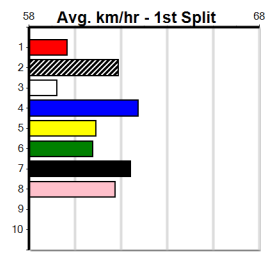

Sandown (SAP)

SANDOWN VET CLINIC (0-2 W) (300+RANK)

2

7:19PM

(VIC time)

Distance: 595m, Race Type: Restricted Win, Total Prizemoney: $3,940
1st: $2,640, 2nd: $815, 3rd: $410, 4th: $75

FIRST CRACK (1) winning time off 34.75 here last week off this exact draw would be good enough to take out this event. RATTLE AND BANG (8) had no luck here last week off box 1 and is better suited to the wide draw here.

Watchdog Tips: 1 8 4 5 Bet: Box Quinella 1,4,8 ($10 for 333.33%)

Race card for FIRST CRACK [7] starting Aug-21. Won in similar class here last week, go close. $3.50. Owner(s): D Knight. Winning Distances: < 300m (0) 300 - 399m (0) 400 - 499m (0) 500 - 599m (1) 600 - 699m (0) > 700m (0). Winning Weights: 27.4(1). Race history table and Box History table included.

Race card for KENNY CAN CAN (NSW)[7] starting Apr-21. Rising in distance, last 50m a worry, place chance. $12.00. Owner(s): Dual Code Sydney (SYN), M Wallace, S Kavanagh, J Doran, G Moore, A Martin. Winning Distances: < 300m (0) 300 - 399m (0) 400 - 499m (1) 500 - 599m (0) 600 - 699m (0) > 700m (0). Winning Weights: 34.7(1). Race history table and Box History table included.

Race card for GYPSY KING [6] starting Jun-22. Slow early, distance may suit, keep safe. $7.50. Owner(s): The Wang wonky rail (SYN), B Clark, L Okeeffe. Winning Distances: < 300m (0) 300 - 399m (0) 400 - 499m (2) 500 - 599m (0) 600 - 699m (0) > 700m (0). Winning Weights: 33.8(1) 34.2(1). Race history table and Box History table included.

Race card for BLAZING FRANKIE [M] starting Feb-22. Long time maiden but has talent, each way. $10.00. Owner(s): S Brincat. Winning Distances: < 300m (0) 300 - 399m (0) 400 - 499m (0) 500 - 599m (0) 600 - 699m (0) > 700m (0). Winning Weights: Race history table and Box History table included.

Race card for BOMB NEAVE [7] starting Mar-22. Capable of running a cheeky race at odds. $12.00. Owner(s): R Cassar. Winning Distances: < 300m (0) 300 - 399m (0) 400 - 499m (0) 500 - 599m (1) 600 - 699m (0) > 700m (0). Winning Weights: 27.9(1). Race history table and Box History table included.