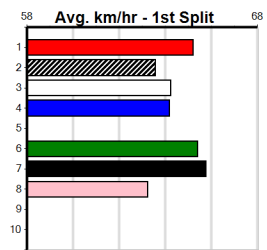

Distance: 515m, Race Type: Grade 5, Total Prizemoney: $3,340
1st: $2,230, 2nd: $690, 3rd: $345, 4th: $75

BUCHAN (1) had no luck here last week in a stronger race and with a timely beginning can lead throughout. ROCKET BALE (4) once fully balanced has a big motor and just need some luck going into the first bend. HIS SPECIAL (6) is rarely far away.

Watchdog Tips: 1 4 6 2 Bet: Win 1

Form Box Wgt Dist Track Date Time BON Margin 1st/2nd (Time) PIR Checked Comment W/R Split 1 S/P Grade

1 **BUCHAN [5]** **No luck in a stronger race here last week, yes.** **$3.00**
BD Dog Dec-21 Sire: FERNANDO BALE Dam: ACCUSED Trainer: Shona Crawford (Pearcedale)
Owner(s): R Thompson
Winning Distances: < 300m (0) 300 - 399m (0) 400 - 499m (2) 500 - 599m (2) 600 - 699m (0) > 700m (0)
Winning Weights: 30.8(1) 30.9(1) 31.1(1) 31.2(1)
4th (4) 30.9 525 MEA R11 16-Mar-24 30.64 29.65 5.50L STROMBOLI (30.26) M/2333 . . SW . 5.21 $4.60 5
6th (1) 30.9 525 MEA R4 23-Mar-24 30.90 29.64 7.00L LITTLE PRINCE (30.43) M/6666 . . . . 5.27 $1.80 5
8th (3) 31.0 525 MEA R7 30-Mar-24 31.33 29.50 20.00 CABAO KYANITE (29.99) M/4888 . . V5 . 5.21 $18.10 5
7th (8) 30.5 400 WGL R10 28-May-24 23.14 22.34 9.50L NEED A PILOT (22.49) M/67 . . . . 8.69 $10.30 X45
4th (7) 30.3 435 SLE R7 02-Jun-24 25.03 24.37 3.75L VALENCIA JIM (24.77) M/333 . . . . 5.34 $8.20 X45
8th (1) 30.6 515 SAP R8 10-Jun-24 31.53 29.57 29.00 FUNNY OLD FELLOW (29.57) M/1688 . . . . 5.14 $19.00 X45
2nd (3) 30.5 515 SAP R6 17-Jun-24 29.77 29.74 0.50L CRACKERJACK ROB (29.74) Q/1222 . . . . 5.15 $11.20 X45
7th (1) 30.9 515 SAP R5 24-Jun-24 30.14 29.46 6.50L JAMIE BALE (29.69) M/4347 . . . . 5.15 $6.90 5H
Last 3 wins NOT included above
1st (2) 31.2 515 SAP R1 07-Nov-23 29.97 29.48 5.00L MAY SO DREAMING (30.32) M/1111 . . . . 5.31 $2.80 7
1st (8) 30.9 435 SLE R10 18-Feb-24 24.67 24.26 4.25L RABADA (24.95) M/311 . . . . 5.40 $8.40 RW
1st (7) 30.8 515 SAN R12 07-Mar-24 29.68 29.23 7.00L BIG YETI (30.14) M/1111 . . . . 5.15 $8.30 5

2 **ASTRONOMICA [5]** **Capable type, solid muster, respect.** **$10.00**
BK Dog Jun-21 Sire: ASTON DEE BEE Dam: MISS MORRISSET Trainer: Garry Johnson (Chum Creek)
Owner(s): R Geall
Winning Distances: < 300m (0) 300 - 399m (2) 400 - 499m (5) 500 - 599m (0) 600 - 699m (0) > 700m (0)
Winning Weights: 33.3(1) 33.5(2) 33.7(1) 34.1(2) 35.0(1)
5th (4) 33.7 460 WGL R6 07-May-24 26.39 26.07 1.75L TEDDY BOX (26.27) M/334 . . . . 6.66 $13.60 5
3rd (2) 34.0 450 SHP R7 13-May-24 25.72 25.06 6.00L BELSAR (25.32) M/733 . . . . 6.99 $16.50 5
4th (4) 34.5 450 SHP R7 20-May-24 25.74 25.27 3.5L GOT A PRINCIPLE (25.50) M/666 . . . . 6.87 $18.70 5
3rd (7) 34.3 460 WGL R6 28-May-24 26.24 25.54 6.50L ONE'S OBSESSION (25.79) M/445 . . . . W 6.62 $9.50 5
3rd (8) 33.9 300 HVL R11 02-Jun-24 17.01 16.66 2.00L WILL VANSON (16.89) Q/4 . . . . 4.02 $13.50 5
2nd (6) 33.5 525 MEA R12 08-Jun-24 30.56 29.80 2.25L EVERGLADE (30.41) S/2222 . . . . 5.26 $6.90 5
5th (7) 33.4 525 MEA R3 15-Jun-24 30.89 29.58 8.50L ZIPPING CRUSADER (30.33) S/4555 . . . . 5.25 $11.60 5
8th (7) 33.5 450 SHP R8 24-Jun-24 25.90 25.15 11.00 BLUE CABANG (25.16) M/788 . . . . 6.81 $22.10 X45
Last 3 wins NOT included above
1st (3) 34.1 350 HVL R5 26-Aug-23 19.52 18.90 1.00L BLACK REDEEMER (19.59) . . . . SW . $9.70 5
1st (8) 35.0 450 SHP R8 22-Feb-24 25.63 25.54 2.75L HELLBOY (25.81) M/521 . . . . 6.84 $2.60 T3-5
1st (6) 34.1 390 SHP R12 14-Mar-24 22.14 22.13 7.00L MARKET BLUE (22.60) S/21 . . . . 8.53 $2.80 5