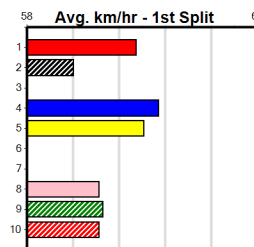

4

8:03PM

(VIC time)

Distance: 515m, Race Type: Maiden, Total Prizemoney: $8,785
1st: $5,900, 2nd: $1,820, 3rd: $915, 4th: $150

LIBERTY KELTON (4) found bother at a crucial stage here last week and has the speed to lead throughout. PAW KRAMER (1) was far from disgraced on debut and will be better for the run. PAW VELDRON (2) should appreciate the step up in distance.

Watchdog Tips: 4 1 2 5 **Bet:** Win 4

	Form Box	Wgt	Dist	Track	Date	Time	BON	Margin	1st/2nd (Time)	PIR	Checked	Comment	WR	Split 1	S/P	Grade	
1	PAW KRAMER (NSW)[M] $3.80																
	DKBD Dog Aug-22 Sire: FERNANDO BALE Dam: XAMIRA BALE																
	Owner(s): B Wheeler Trainer: Samantha Grenfell (Anakie)																
	Winning Distances: < 300m (0) 300 - 399m (0) 400 - 499m (0) 500 - 599m (0) 600 - 699m (0) > 700m (0)																
	Winning Weights:																
	4th (2) 31.2 450 BAL R1 26-Jun-24 25.81 25.03 2.00L ASTON BREEZE (25.68) M/444 6.76 $2.50 M																
	Box History																
	<table border="1" style="width: 100%; border-collapse: collapse;"> <thead> <tr> <th>Bx</th><th>1st</th><th>2nd</th><th>3rd</th><th>4th</th><th>5th</th><th>6th</th><th>7th</th><th>8th</th> </tr> </thead> <tbody> <tr><td>1</td><td></td><td></td><td></td><td></td><td></td><td></td><td></td><td></td></tr> <tr><td>2</td><td></td><td></td><td></td><td>1</td><td></td><td></td><td></td><td></td></tr> <tr><td>3</td><td></td><td></td><td></td><td></td><td></td><td></td><td></td><td></td></tr> <tr><td>4</td><td></td><td></td><td></td><td></td><td></td><td></td><td></td><td></td></tr> <tr><td>5</td><td></td><td></td><td></td><td></td><td></td><td></td><td></td><td></td></tr> <tr><td>6</td><td></td><td></td><td></td><td></td><td></td><td></td><td></td><td></td></tr> <tr><td>7</td><td></td><td></td><td></td><td></td><td></td><td></td><td></td><td></td></tr> <tr><td>8</td><td></td><td></td><td></td><td></td><td></td><td></td><td></td><td></td></tr> </tbody> </table>																
	Prize Best $75.00 FSH																
	Starts 1-0-0-0																
Trk/Dts 0-0-0-0																	
APM 75																	
Last 3 wins NOT included above																	
2	PAW VELDRON (NSW)[M] $8.00																
	WBD Dog Jul-22 Sire: AUSSIE INFRARED Dam: DYNA PATTY																
	Owner(s): B Wheeler Trainer: Mark Delbridge (Balliang)																
	Winning Distances: < 300m (0) 300 - 399m (0) 400 - 499m (0) 500 - 599m (0) 600 - 699m (0) > 700m (0)																
	Winning Weights:																
	3rd (8) 33.6 435 SLE R1 05-May-24 25.19 24.32 2.75L VELOX BALE (25.00) M/544 5.52 $9.90 M																
	2nd (2) 33.7 460 GEL R4 10-May-24 26.43 25.63 3.5L PAW LOU LOU (26.20) S/522 6.96 $2.50 M																
	5th (8) 33.7 450 BAL R2 15-May-24 25.88 24.79 2.75L AKELA MARTIAL (25.70) M/635 6.94 $4.00 M																
	6th (7) 33.5 400 GEL R1 21-Jun-24 23.58 22.41 9.50L SIR DODGE (22.93) S/66 8.86 $3.70 M																
	3rd (3) 33.4 450 BAL R1 26-Jun-24 25.79 25.03 1.5L ASTON BREEZE (25.68) S/653 6.90 $11.00 M																
Box History																	
<table border="1" style="width: 100%; border-collapse: collapse;"> <thead> <tr> <th>Bx</th><th>1st</th><th>2nd</th><th>3rd</th><th>4th</th><th>5th</th><th>6th</th><th>7th</th><th>8th</th> </tr> </thead> <tbody> <tr><td>1</td><td></td><td></td><td></td><td></td><td></td><td></td><td></td><td></td></tr> <tr><td>2</td><td>1</td><td></td><td></td><td></td><td></td><td></td><td></td><td></td></tr> <tr><td>3</td><td></td><td></td><td>1</td><td></td><td></td><td></td><td></td><td></td></tr> <tr><td>4</td><td></td><td></td><td></td><td></td><td></td><td></td><td></td><td></td></tr> <tr><td>5</td><td></td><td></td><td></td><td></td><td></td><td></td><td></td><td></td></tr> <tr><td>6</td><td></td><td></td><td></td><td></td><td></td><td></td><td></td><td></td></tr> <tr><td>7</td><td></td><td></td><td></td><td></td><td></td><td>1</td><td></td><td></td></tr> <tr><td>8</td><td></td><td></td><td>1</td><td></td><td></td><td></td><td></td><td></td></tr> </tbody> </table>																	
Prize Best $1040.00 FSH																	
Starts 5-0-1-2																	
Trk/Dts 0-0-0-0																	
APM 884																	
Last 3 wins NOT included above																	
3	GALLOPING RED [M] $41.00																
	RF Dog Sep-22 Sire: BERNARDO Dam: IN ORBIT																
	Owner(s): R Conway Trainer: Robert Conway (Bunyip)																
	Winning Distances: < 300m (0) 300 - 399m (0) 400 - 499m (0) 500 - 599m (0) 600 - 699m (0) > 700m (0)