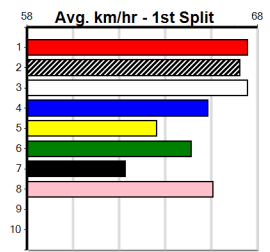

MCKENNA MEMORIAL HERE THIS THURSDAY

Distance: 595m, Race Type: Mixed 4/5, Total Prizemoney: $4,445
1st: $2,990, 2nd: $920, 3rd: $460, 4th: $75

KISS FOR LUCK (2) drops in class and from a favourable draw can race on the speed an prove hard to catch. PIERRE BALE (4) is every chance to lead and is a good option for top 3 SRM players. ZINZAN CHOPPER (8) holds a class edge.

Watchdog Tips: 2 4 8 1 Bet: Win 2

Ryebuck Tears (NSW)[5] Drops in class, ideal draw, must respect. $7.00
Owner(s): M Britton
Winning Distances: < 300m (0) 300 - 399m (0) 400 - 499m (0) 500 - 599m (2) 600 - 699m (4) > 700m (3)
Winning Weights: 27.4(1) 27.8(1) 28.0(2) 28.1(1) 28.2(2) 28.3(1) 28.6(1)

Kiss for Luck [4] Class edge, settles on the speed, go close. $3.00
Owner(s): Darren and Michael Puleio (Syn), D Puleio, M Puleio
Winning Distances: < 300m (0) 300 - 399m (0) 400 - 499m (0) 500 - 599m (7) 600 - 699m (2) > 700m (0)
Winning Weights: 26.7(1) 26.9(2) 27.0(2) 27.1(2) 27.3(1) 27.5(1)

Lottie Intention [5] Honest performer, can sneak into a minor placing $10.00
Owner(s): O'Neill Racing (Syn), T O'Neill, T O'Neill, T O'Neill, M O'Neill
Winning Distances: < 300m (0) 300 - 399m (0) 400 - 499m (0) 500 - 599m (5) 600 - 699m (2) > 700m (0)
Winning Weights: 29.1(1) 29.2(1) 29.3(2) 29.6(3)

Pierre Bale (NSW)[4] Can set the early tempo, major player. $6.00
Owner(s): DCD (Syn), C Rand, D Simpson
Winning Distances: < 300m (0) 300 - 399m (0) 400 - 499m (10) 500 - 599m (7) 600 - 699m (3) > 700m (0)
Winning Weights: 32.2(1) 33.0(1) 33.6(1) 33.7(2) 34.0(2) 34.4(1) 35.1(2) 35.2(1) 35.3(2) 35.4(1) 35.6(4) 35.7(2)

Cailah's Pistol [5] Tough draw but has talent, place value. $12.00
Owner(s): B Brady
Winning Distances: < 300m (0) 300 - 399m (2) 400 - 499m (2) 500 - 599m (3) 600 - 699m (0) > 700m (0)
Winning Weights: 33.4(1) 33.7(1) 33.9(1) 34.0(1) 34.2(2) 34.5(1)

1

2

3

4

5