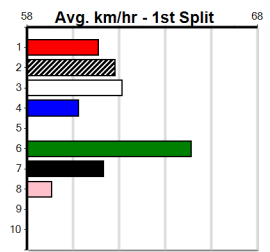

ALDERBROOK PLUMBING (0-2 W) (300+RANK)

1 6:55PM

(VIC time)

Distance: 595m, Race Type: Restricted Win, Total Prizemoney: $3,940
1st: $2,640, 2nd: $815, 3rd: $410, 4th: $75

PAW FLASH (4) was posted wide throughout yet still managed to place here last week and with better luck today will prove hard to beat. FLAWS AND SINS (6) has the speed to cross over and can set the early tempo. INTREPID BALE (1) has strong claims.

Watchdog Tips: 4 6 1 3 Bet: Win 4

INTREPID BALE (NSW)[6] Shows promise, gun draw, major player. $5.00
DKBD Dog Mar-22 Sire: JS FLAMIN ACE Dam: FAITHY BALE
Owner(s): B Wheeler
Trainer: Samantha Grenfell (Anakie)

RUN DON'T WALK [7] Can show early speed, distance is a worry. $14.00
BK Bitch Aug-22 Sire: FERAL FRANKY Dam: STEPPING
Owner(s): P Stucki
Trainer: Rita Gatt (Bannockburn)

PRIMO TONIC [7] Mid race motor, a must for the multiples. $7.50
WBK Dog Mar-22 Sire: MEPUNGA BLAZER Dam: MAHJONG WORLD
Owner(s): Passarelli Anastasio (SYN), N Passarelli, T Anastasio
Trainer: David Condon (Devon Meadows)

PAW FLASH (NSW)[7] Big run here last week, the one to beat. $2.50
BK Bitch Jul-22 Sire: ALLEN DEED Dam: FANTA BALE
Owner(s): B Wheeler
Trainer: Mark Delbridge (Balliang)

EARN A ZACK [7] Rising in class and distance, still respect. $12.00
F Dog Mar-22 Sire: ZACK MONELLI Dam: SHE'S AN EARN
Owner(s): GET AN EARN (SYN), L Smith, A Tindall
Trainer: Lyn Smith (Nambrok)