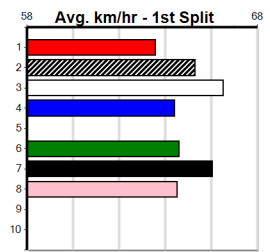

8

9:35PM

(VIC time)

Distance: 515m, Race Type: Mixed 4/5, Total Prizemoney: $3,875
1st: $2,600, 2nd: $800, 3rd: $400, 4th: $75

VINCENT BALE (4) was a flying 25.03 last start Ballarat winner and if he can convert that form into this race he would be winning. BLACK SILENCER (3) will need luck initially but is armed with a mighty finish.

Watchdog Tips: 4 3 7 1 Bet: Box Quinella 3,4,7 ($10 for 333.33%)

MY COOL JACK [4] Fence hugger, could sneak home into a minor place $18.00
BK Dog Sep-20 Sire: MOREIRA Dam: SHE'S PERFECT
Owner(s): Ryino Racing (SYN), M Ryan, D Ryan
Trainer: Robert Cunningham (Devon Mead)
Winning Distances: < 300m (0) 300 - 399m (1) 400 - 499m (2) 500 - 599m (2) 600 - 699m (0) > 700m (0)
Winning Weights: 31.2(2) 31.4(2) 32.0(1)
3rd (3) 31.3 450 TRA R8 01-Mar-24 25.57 25.14 6.50L INVICTUS HARRY (25.14) S/855 . . . 6.80 $6.50 5
4th (5) 31.6 450 BAL R7 06-Mar-24 25.51 24.91 6.50L PACKHAM PRINCE (25.06) S/664 . . . 6.75 $14.70 5
5th (7) 31.8 460 WGL R6 12-Mar-24 26.60 25.98 3.75L ASTON MASSIMO (26.34) S/685 . . . 6.83 $11.90 5
6th (6) 31.7 500 BEN R5 16-Mar-24 28.86 27.83 12.00 FIGURE IT OUT (28.05) M/766 . . . 6.89 $12.50 5
2nd (5) 31.6 450 TRA R7 01-May-24 25.15 24.86 0.50L MILLARA'S MONEY (25.13) M/222 . . . 6.65 $7.50 5
8th (8) 31.6 460 WGL R6 07-May-24 26.60 26.07 5.00L TEDDY BOX (26.27) M/588 . . . 6.73 $9.10 5
5th (8) 31.7 350 HVL R5 26-May-24 19.74 18.89 6.50L BEAR LEE BANDIT (19.30) S/8 . . . 6.82 $12.00 5
2nd (2) 32.0 460 WGL R9 06-Jun-24 26.26 25.66 0.05L YUM CHA JACK (26.26) S/645 . . . 5.69 $7.60 5H
Last 3 wins NOT included above
1st (5) 31.4 460 WGL R5 13-Jun-23 26.20 25.54 0.75L SALLY SUPREME (26.25) M/431 . . . 6.63 $4.10 X67
1st (1) 31.4 515 SAP R9 30-Jul-23 29.88 29.41 3.5L CAESARS PALACE (30.13) M/4111 . . . 5.13 $4.00 RW
1st (8) 31.2 525 MEP R8 15-Nov-23 30.48 30.04 1.5L STRAWBERRY SWEET M/5442 . . . SW 5.33 $2.00 5

RIXI BALE (NSW)[4] Better than form, has early speed, can surprise. $16.00
BK Bitch Dec-20 Sire: ORSON ALLEN Dam: DYNA ADRIA
Owner(s): B Wheeler
Trainer: Correy Grenfell (Anakie)
Winning Distances: < 300m (0) 300 - 399m (1) 400 - 499m (4) 500 - 599m (6) 600 - 699m (0) > 700m (0)
Winning Weights: 26.1(1) 26.5(1) 26.8(2) 26.9(1) 27.0(1) 27.2(1) 27.3(2) 28.0(1) 28.2(1)
3rd (1) 28.5 515 SAN R11 25-Apr-24 30.09 29.24 9.50L REV ROSE (29.44) M/5433 . . . 5.16 $11.60 X45
7th (8) 28.4 515 SAN R10 02-May-24 30.12 29.33 5.00L DEWANA SCOTCH (29.78) M/7777 . . . 5.29 $59.50 5
6th (6) 28.5 410 HOR R8 07-May-24 23.60 23.12 7.00L MR. BEETS (23.12) S/65 . . . 10.67 $46.70 FFA
5th (3) 28.2 515 SAN R12 16-May-24 29.81 29.21 2.50L HASKO BALE (29.65) M/4445 . . . 5.14 $11.00 5
3rd (2) 28.3 525 MEP R9 22-May-24 30.38 29.92 7.00L MAKE NO PROMISE (29.92) M/4443 . . . SW 5.22 $27.50 4
2nd (4) 28.5 515 SAP R6 03-Jun-24 30.24 29.83 0.50L FIGURE IT OUT (30.20) M/3442 . . . 5.12 $10.40 X45
7th (7) 28.3 515 SAN R5 06-Jun-24 30.75 29.50 14.00 UNDERWAY (29.80) S/7477 . . . 5.31 $8.90 5
8th (7) 28.4 460 GEL R8 14-Jun-24 26.28 25.53 11.00 BERNIE BURROW (25.53) M/888 . . . 6.81 $95.90 X45
Last 3 wins NOT included above
1st (2) 27.3 515 SAN R6 07-Sep-23 29.74 29.15 2.00L LEN ME DAD (29.87) Q/2111 . . . 5.08 $11.20 5
1st (1) 28.0 525 MEP R12 06-Mar-24 30.15 29.98 6.50L SWIFT VODKA (30.59) M/2111 . . . 5.18 $1.90 5
1st (6) 28.2 450 SHP R6 11-Mar-24 25.51 25.24 2.25L RED STRAND (25.66) M/111 . . . SW 6.66 $8.60 5