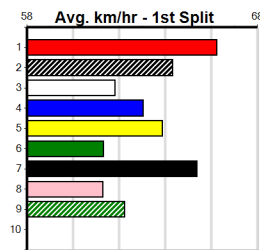

MOND WINDOWS & DOORS

9

9:56PM

(VIC time)

Distance: 515m, Race Type: Mixed 6/7, Total Prizemoney: $3,340
1st: $2,230, 2nd: $690, 3rd: $345, 4th: $75

HOT ASHES (2) was an emphatic 29.83 winner here on debut and is very much suited to an inside draw. LAPIS LAZULI (1) displayed early burn in her speedy 29.98 win here on debut. PAW XANDER (5) can threaten with even luck.

Watchdog Tips: 2 1 5 4 **Bet:** Win 2

1

LAPIS LAZULI [7] **$2.70**

BE Bitch Mar-22 Sire: FERNANDO BLUEY Dam: JACQUI SHOSHONE

Owner(s): S Crawford Trainer: Shona Crawford (Pearcedale)

Winning Distances: < 300m (0) 300 - 399m (0) 400 - 499m (0) 500 - 599m (1) 600 - 699m (0) > 700m (0)

Winning Weights: 28.0(1)

1st	2nd	3rd	4th	5th	6th	7th	8th					
1st (2)	28.0	515	SAP	R1	10-Jun-24	29.98	29.57	3.5L BLUE SHOSHONE (30.21)	Q/1111	5.16	$1.80	M
Last 3 wins NOT included above												

Box History

Bx	1st	2nd	3rd	4th	5th	6th	7th	8th
1								
2	1							
3								
4								
5								
6								
7								
8								

Prize Best $1900.00
Starts 29.98(2)-10/6/24
Trk/Dts 1-1-0-0
APM 1-1-0-0
APM 1900

2

HOT ASHES [7] **$2.80**

BK Dog Aug-22 Sire: ASTON RUPEE Dam: IMMINENT REALITY

Owner(s): The Grand Prix (SYN), G Rounds, J Woodbridge Trainer: Vicki Wisener (Devon Meadows)

Winning Distances: < 300m (0) 300 - 399m (0) 400 - 499m (0) 500 - 599m (1) 600 - 699m (0) > 700m (0)

Winning Weights: 34.2(1)

1st	2nd	3rd	4th	5th	6th	7th	8th					
1st (1)	34.2	515	SAP	R1	03-Jun-24	29.83	29.83	7.00L EDINBURGH BALE (30.32)	M/1111	5.17	$1.30	MH
7th (8)	34.3	515	SAN	R1	13-Jun-24	30.57	29.38	10.00 DEVIOUS (29.89)	M/6777	5.34	$5.40	MF
3rd (7)	34.3	525	MEP	R4	19-Jun-24	30.64	30.06	6.50L JAYA BALE (30.21)	M/6553	5.25	$6.90	X67H
Last 3 wins NOT included above												

Box History

Bx	1st	2nd	3rd	4th	5th	6th	7th	8th
1	1							
2								
3								
4								
5								
6								
7			1					
8								1

Prize Best $2245.00
Starts 29.83(1)-3/6/24
Trk/Dts 3-1-0-1
APM 2-1-0-0
APM 2245

3

FALLON BALE (NSW)[7] **$12.00**

WBD Dog Mar-22 Sire: JS FLAMIN ACE Dam: FAITHY BALE

Owner(s): B Wheeler Trainer: Correy Grenfell (Anakie)

Winning Distances: < 300m (0) 300 - 399m (0) 400 - 499m (1) 500 - 599m (0) 600 - 699m (0) > 700m (0)

Winning Weights: 30.7(1)

2nd	3rd	4th	5th	6th	7th	8th						
2nd (8)	30.6	410	HOR	R3	30-Apr-24	23.82	23.20	3.5L ZAPPER BALE (23.59)	M/53	10.58	$9.20	7
7th (8)	30.3	485	HOR	R4	07-May-24	27.89	27.15	11.00 TAMMY MCIVOR (27.15)	S/865	6.94	$15.40	X67
4th (8)	30.4	525	MEP	R3	22-May-24	30.85	29.92	3.00L PAW WHISTLER (30.66)	S/7655	5.50	$23.30	7
3rd (6)	29.9	595	SAN	R3	30-May-24	35.78	34.85	12.00 BAKIS BALE (35.01)	M/2223	9.41	$36.40	X67
3rd (1)	30.0	515	SAN	R1	06-Jun-24	30.05	29.50	1.5L JUMBUK DENNIS (29.95)	S/6333	5.34	$3.70	7
4th (3)	29.9	460	GEL	R7	11-Jun-24	26.34	25.86	5.00L GENESIS BALE (26.00)	M/665	6.86	$6.60	X67
2nd (8)	29.8	450	WBL	R4	20-Jun-24	26.02	25.18	7.50L PLAY THE MUSIC (25.52)	M/743	6.83	$6.50	RW
7th (6)	29.8	390	WBL	R2	27-Jun-24	22.99	22.05	11.00 INGA JOHNNY (22.25)	S/88	9.20	$20.50	X67H
Last 3 wins NOT included above												
1st (2)	30.7	460	GEL	R3	23-Apr-24	26.14	25.73	0.50L ASTON TIGRIS (26.18)	M/322	6.85	$38.80	M

Box History

Bx	1st	2nd	3rd	4th	5th	6th	7th	8th
1								
2	1							
3					1			
4								
5								
6			1					1
7								
8		2		1				2

Prize Best $4290.00
Starts NBT
Trk/Dts 11-1-2-2
APM 1-0-0-1
APM 3755