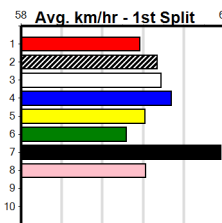

# MANNINGS GREYHOUNDS

Distance: 500m, Race Type: Grade 5, Total Prizemoney: \$3,340  
1st: \$2,230, 2nd: \$690, 3rd: \$345, 4th: \$75