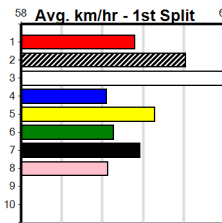

# JARROD LARKIN CONCRETING (1-3 WINS)

Distance: 500m, Race Type: Restricted Win, Total Prizemoney: \$3,340

1st: \$2,230, 2nd: \$690, 3rd: \$345, 4th: \$75

HARA'S POH (3) came here with strong QLD form and he will be better for the run when resuming at Healesville. MCIVOR OLLY (1) is better than his form reads and he is drawn to get the breaks. NICMAC SWIFT (7) trialled well at Ballarat recently.