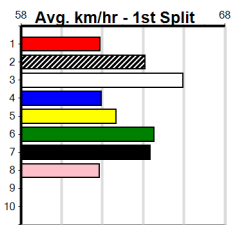

Bendigo

12
10:50PM
(VIC time)

SPORTSBET GO THE BLUE DOG

Distance: 425m, Race Type: Grade 5, Total Prizemoney: $2,925
1st: $1,950, 2nd: $600, 3rd: $300, 4th: $75

RED SHIRAZ (3) was far from disgraced here last time and he will find this a lot easier. MILITANT STORM (2) returned to form here last time and she will be on the pace from the outset. COCONUT OAKLAND (8) can run a cheeky race at odds.

Watchdog Tips: **3** **2** **8** **5** **Bet:** **Box Quinella 2,3,8 ($10 for 333.33%)**