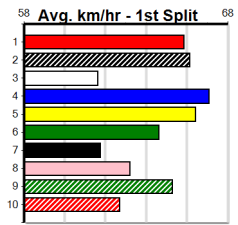

# MADE SOLUTIONS WINTER CUP FINAL

Distance: 660m, Race Type: Mixed 4/5 Final, Total Prizemoney: \$14,575  
1st: \$10,000, 2nd: \$3,000, 3rd: \$1,500, 4th: \$75

Watchdog Tips:

2

6

8

4

Bet: