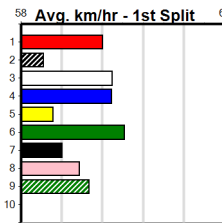

Bendigo

GOLDFIELDS CATERING

Distance: 425m, Race Type: Maiden, Total Prizemoney: $2,535
1st: $1,680, 2nd: $520, 3rd: $260, 4th: $75

1
6:58PM
(VIC time)

TIMMA TURTLE TWO (5) was desperately unlucky when on debut here and he is expected to make amends this time around. COOL SPARKY (4) is another who has been unlucky to date and he should be able to settle in a forward position this time around.

Watchdog Tips:

5

4

7

8

Bet:

Win 5

Form Box Weight Dist Track Date Time BON Margin 1st/2nd (Time) PIR Checked Comment W/R Split 1 S/P Grade

1 PRINCE PIERRE [M] *Every chance here last time, needs it easier* **$10.00**

BK D Apr-22 ORSON ALLEN CULLQUIN CERSEI

Trainer: Cole Brett (Kurunjang)

5th (1) 31.0 400 GEL R2 16-Jan-24 24.29 22.30 21.00LKEN MASTERS (22.83) M/57 . . . 9.08 $2.80 M
7th (5) 30.7 400 GEL R1 23-Jan-24 23.69 22.51 17.00LOUR DAD'S ROCK (22.55) S/88 . . . W 8.87 $33.60 T3-M
4th (4) 31.2 300 HVL R1 21-Jun-24 17.63 16.81 4.50LDISCO GIZMO (17.32) S/7 . . . 4.29 $12.80 T3-M
3rd (6) 31.4 425 BEN R1 28-Jun-24 24.69 23.73 0.75LBOROUGH MAN (24.64) M/223 . . . 6.86 $13.80 M

Owner(s): C Brett

Winning Boxes

1	2	3	4	5	6	7	8
Prize							
Best							
Starts							
Trk/Dst							
APM							

2 BAKALI SURPRISE [M] *Well down the track on debut, prefer to watch* **$16.00**

BK B Jul-22 ASTON RUPEE WHAT A SURPRISE

Trainer: Leland Medcraft (Kamarooka)

5th (5) 27.3 450 SHP R2 01-Jul-24 26.55 25.39 7.00LASTON ACACIA (26.08) M/654 . . . 7.15 $19.30 M

Owner(s): L Medcraft

Winning Boxes

1	2	3	4	5	6	7	8
Prize							
Best							
Starts							
Trk/Dst							
APM							

3 LITTLE GLADYS [M] *Well beaten in both runs, needs more time* **$12.00**

WBD B Feb-22 FERNANDO BALE MY DEWANA PENNY

Trainer: Cole Brett (Kurunjang)

5th (5) 26.5 300 HVL R1 12-May-24 17.40 16.66 4.50LWILD VENUS (17.10) M/2 . . . 4.07 $5.90 M
6th (6) 26.4 425 BEN R2 28-Jun-24 24.83 23.73 5.50LTEMPER TANTRUM (24.45) Q/343 . . . SW 6.72 $17.00 M

Owner(s): C Brett

Winning Boxes

1	2	3	4	5	6	7	8
Prize							
Best							
Starts							
Trk/Dst							
APM							

4 COOL SPARKY [M] *No luck to date, can improve, main danger* **$4.00**

BK D Jun-22 FERAL FRANKY COOL LIMIT

Trainer: Robert Douglas (Heathcote)

4th (5) 33.1 425 BEN R2 21-Jun-24 24.90 23.62 4.25LCORNHILL STORM (24.61) M/484 . . . 6.74 $4.70 M
4th (4) 32.9 425 BEN R2 28-Jun-24 24.74 23.73 4.25LTEMPER TANTRUM (24.45) Q/166 . . . 6.70 $7.50 M

Owner(s): DOUGLAS ROMANO (SYN), R Douglas, F Romano

Winning Boxes

1	2	3	4	5	6	7	8
Prize							
Best							
Starts							
Trk/Dst							
APM							

5 TIMMA TURTLE TWO [M] *Good thing beaten on debut, can make amends* **$2.20**

F D Dec-22 SENNACHIE CHERI CLOWNFISH

Trainer: Darren Fisher (Lara)

4th (3) 30.4 425 BEN R1 28-Jun-24 25.19 23.73 8.00LBOROUGH MAN (24.64) S/444 . . . 6.91 $1.30 M

Owner(s): MIDDLE TOTE (SYN), H Bailey, J Aitken

Winning Boxes

1	2	3	4	5	6	7	8
Prize							
Best							
Starts							
Trk/Dst							
APM