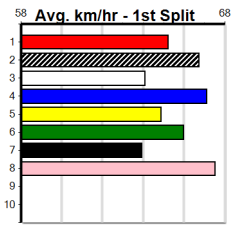

CAMPBELL'S COMMENTS

Distance: 425m, Race Type: Mixed 4/5, Total Prizemoney: $3,360
1st: $2,250, 2nd: $690, 3rd: $345, 4th: $75

9

9:46PM

(VIC time)

AUGUSTUS FINCH (8) has been enormous since moving to Victoria and he is drawn to get all the breaks. MISTRESS OASIS (4) is airborne at present and she will be on the pace from the outset. HARTNEY (5) just needs luck in running.

Watchdog Tips:

8

4

5

7

Bet:

Win 8