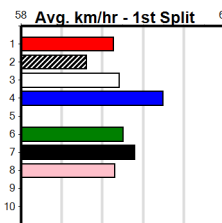

Bendigo

TWEED SUTHERLAND BENDIGO

Distance: 425m, Race Type: Mixed 6/7, Total Prizemoney: $2,925

1st: $1,950, 2nd: $600, 3rd: $300, 4th: $75

2

7:19PM

(VIC time)

HIGHER FORCE (1) continues to get better with every run and he is drawn to make every post a winner. LETHAL AVENGER (8) was dominant here last time and he will exit the same draw tonight. IF HE COULD (4) will appreciate the empty draw outside.

Watchdog Tips:

1

8

4

3

Bet:

Win 1