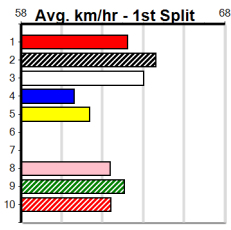

ENG SLE 2024-07-07

ENG SAP 2024-07-08

HARD STYLE RICO @ STUD

Distance: 395m, Race Type: Mixed 6/7, Total Prizemoney: \$2,925
1st: \$1,950, 2nd: \$600, 3rd: \$300, 4th: \$75

9

5:53PM

(VIC time)

GIN CHASER (7) has shown talent in her 3 starts to date and a repeat of her good placing here 2 starts back could see her back on the winners list tonight. BEGGIN' (2) recorded a good all the way debut win 3 starts back and can challenge in this.