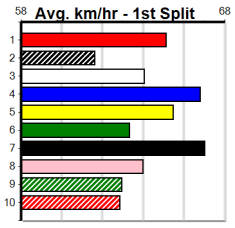

BRIDGES ON ARGYLE TRARALGON

Distance: 350m, Race Type: Mixed 4/5, Total Prizemoney: $3,360
1st: $2,250, 2nd: $690, 3rd: $345, 4th: $75

Watchdog Tips: 5 7 4 3 **Bet:** Win 5

ONLY PHONES (5) can explode soon after box rise in her races and she may only need an ounce of luck early to salute in this. ASTON BAHT (7) has shown good speed in her solid wins in 2 of her last 4 starts and she looks like the danger here.