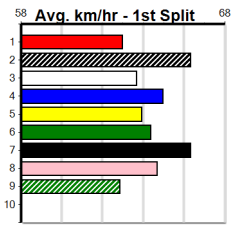

LV FORKLIFTS DAMSELS DASH

Distance: 395m, Race Type: Grade 5, Total Prizemoney: \$2,925
1st: \$1,950, 2nd: \$600, 3rd: \$300, 4th: \$75

5

4:44PM

(VIC time)

Very open affair, FAIRTRADE MARJEN (7) showed good speed in her solid win 2 starts back and she could prove hard to hold out if she can step cleanly again. CURRY CLASSIFIED (2) could set the tempo early and can lead for a long way if she does.