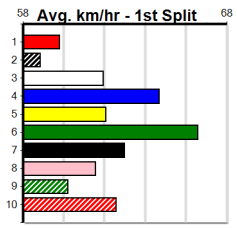

SPORTSBET NOBODY DOES IT EASIER

Distance: 395m, Race Type: Maiden, Total Prizemoney: $2,535
1st: $1,680, 2nd: $520, 3rd: $260, 4th: $75

1
3:09PM
(VIC time)

COOL WHITE (7) has been handily placed in 3 of her 4 starts to date and she could go one better in a race of this nature. PLASTIC GANGSTER (6) showed enough talent last preparation and could be the danger first up from a spell.

Watchdog Tips: **7** **6** **5** **1** **Bet:** **Box Trifecta 1,5,6,7 ($10 for 41.67%)**