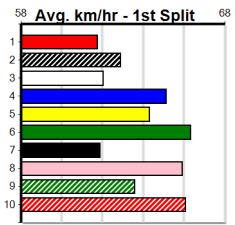

1	2	3	4	5	6	7	8
1		2	1	3	1		
Prize	\$14,975.00						
Best	22.60						
Starts	72-8-8-14						
Trk/Dst	1-1-0-0						
APM	\$3025						

1	2	3	4	5	6	7	8
2					1		
Prize	\$7,845.00						
Best	21.91						
Starts	9-3-3-1						
Trk/Dst	3-1-1-0						
APM	\$6603						

1	2	3	4	5	6	7	8
3	3		2	1			
Prize	\$26,217.50						
Best	NBT						
Starts	67-9-11-11						
Trk/Dst	10-0-3-1						
APM							

Traralgon

8

5:36PM

(VIC time)

SINCLAIR CONTRACTING

Distance: 450m, Race Type: Mixed 4/5, Total Prizemoney: \$3,360
1st: \$2,250, 2nd: \$690, 3rd: \$345, 4th: \$75