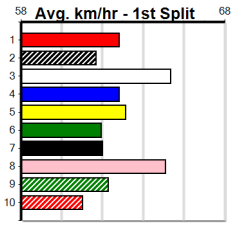

HOOKED ON SCOTCH @ STUD

Distance: 350m, Race Type: Mixed 6/7, Total Prizemoney: \$2,925
1st: \$1,950, 2nd: \$600, 3rd: \$300, 4th: \$75

4

4:17PM

(VIC time)

LEGITIMATE (8) showed good speed in his last start win and he may only need to step cleanly again to salute first up here. POPPY'S PAL (1) recorded a smart all the way win 4 starts back and he is drawn to be prominent throughout again here.