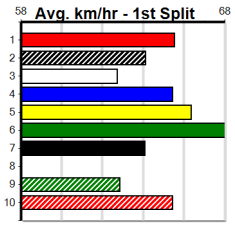

SPORTSBET GREEN TICKS

Distance: 350m, Race Type: Grade 5, Total Prizemoney: $2,925
1st: $1,950, 2nd: $600, 3rd: $300, 4th: $75

11

6:27PM

(VIC time)

POSH PAWS (7) can set the pace soon after box rise in this and she will take a power of beating if she can find the arm. DUSK TILL DAWN (6) can race in a forward position in this and he could be prominent throughout here.

Watchdog Tips:

7 **6** **1** **4**

Bet:

Trifecta 7/1,4,6/1,4,5,6 ($10 - 111.11%)