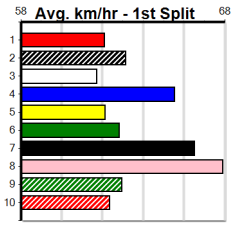

FENECH CURTAINS AND BLINDS

Distance: 395m, Race Type: Grade 5, Total Prizemoney: $2,925
1st: $1,950, 2nd: $600, 3rd: $300, 4th: $75

7
5:14PM
(VIC time)

BLAZING DINO (8) produced a top win here 3 starts back and despite being drawn totally opposite tonight he may prove too classy again. HUNTER'S CHOICE (4) can show a good turn of foot once balanced and could be right in the mix with luck.

Watchdog Tips: **8** **4** **1** **3** **Bet:** Trifecta 8/1,3,4/1,3,4,6 ($10 - 111.11%)