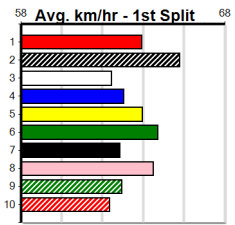

MCMAHON BUILDERS

Distance: 395m, Race Type: Mixed 4/5, Total Prizemoney: \$3,360
1st: \$2,250, 2nd: \$690, 3rd: \$345, 4th: \$75

6

5:02PM

(VIC time)

TEXAS LONG HORN (6) has produced solid placings in 2 of his last 3 starts and he could go one better with an ounce of luck here. QUEBEC BALE (5) has enough early speed to overcome his awkward draw and he could be right in the finish again.