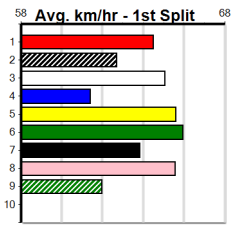

ENG TRA 2024-07-08

Traralgon

12

6:48PM

(VIC time)

SURFACE CO VETERANS

Distance: 350m, Race Type: S/E Veteran, Total Prizemoney: \$2,925
1st: \$1,950, 2nd: \$600, 3rd: \$300, 4th: \$75

DR. FALKOR (8) can explode soon after box rise and he may prove hard to hold out with plenty of room to muster here. JEBEDIAH (5) can come out running in his races and he looks set to be prominent throughout in this.