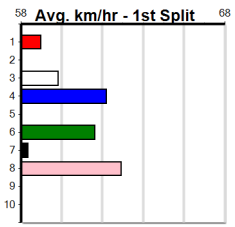

Traralgon

MR AUDACIOUS @ STUD

Distance: 350m, Race Type: Maiden, Total Prizemoney: $2,535
1st: $1,680, 2nd: $520, 3rd: $260, 4th: $75

2

3:37PM
(VIC time)

Watchdog Tips: **6** **8** **2** **1** **Bet:** **Box Quinella 2,6,8 ($10 for 333.33%)**

GOT FLAIR (6) has been handily placed in 4 of his 5 starts to date and he looks set for a breakthrough victory in a race of this nature. TERRORISING TOM (8) can show good early speed and could be prominent throughout after a smart placing last start.