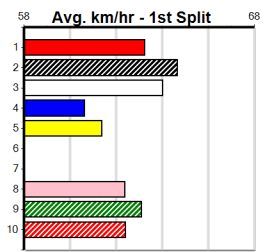

HARD STYLE RICO @ STUD

Distance: 395m, Race Type: Mixed 6/7, Total Prizemoney: $2,925
1st: $1,950, 2nd: $600, 3rd: $300, 4th: $75

GIN CHASER (7) has shown talent in her 3 starts to date and a repeat of her good placing here 2 starts back could see her back on the winners list tonight. BEGGIN' (2) recorded a good all the way debut win 3 starts back and can challenge in this.

Watchdog Tips: 7 2 4 8 Bet: Box Trifecta 2,4,7,8 ($10 for 41.67%)

Western Bale (NSW)[6] Drawn to race in a forward position, must respect. $8.50
Owner(s): B Wheeler
Winning Distances: < 300m (0) 300 - 399m (1) 400 - 499m (1) 500 - 599m (0) 600 - 699m (0) > 700m (0)
Box History table and statistics.

BEGGIN' [7] Good all the way debut win 3 back, major player. $6.50
Owner(s): M Nolan
Winning Distances: < 300m (0) 300 - 399m (1) 400 - 499m (0) 500 - 599m (0) 600 - 699m (0) > 700m (0)
Box History table and statistics.

PAW VARNER (NSW)[7] Can show early speed but place looks best. $12.00
Owner(s): B Wheeler
Winning Distances: < 300m (0) 300 - 399m (1) 400 - 499m (0) 500 - 599m (0) 600 - 699m (0) > 700m (0)
Box History table and statistics.

PAW MANNY (NSW)[6] Can explode once into full stride, big chance. $3.60
Owner(s): B Wheeler
Winning Distances: < 300m (0) 300 - 399m (1) 400 - 499m (1) 500 - 599m (0) 600 - 699m (0) > 700m (0)
Box History table and statistics.

CASH FOR KOTA [7] Drawn to find some trouble here, needs to step. $21.00
Owner(s): R Haines
Winning Distances: < 300m (0) 300 - 399m (0) 400 - 499m (0) 500 - 599m (1) 600 - 699m (0) > 700m (0)
Box History table and statistics.