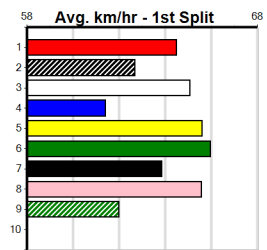

SURFACE CO VETERANS

Distance: 350m, Race Type: S/E Veteran, Total Prizemoney: $2,925
1st: $1,950, 2nd: $600, 3rd: $300, 4th: $75

DR. FALKOR (8) can explode soon after box rise and he may prove hard to hold out with plenty of room to muster here. JEBEDIAH (5) can come out running in his races and he looks set to be prominent throughout in this.

Watchdog Tips: 8 5 1 4 Bet: Trifecta 8/1,5/1,3,4,5 ($10 - 166.67%)

Form Box Wgt Dist Track Date Time BON Margin 1st/2nd (Time) PIR Checked Comment W/R Split 1 S/P Grade
MALO MAGIC (NSW)[4] Drawn to race on the speed here, big chance. $4.00
RF Dog Jan-20 Sire: FERNANDO BALE Dam: DYNA FANCY
Owner(s): BACHELOR CLUB (SYN), P Martinovic, J Martinovic, J Martinovic Trainer: John Martinovic (Koo Wee Rup)
Winning Distances: < 300m (0) 300 - 399m (17) 400 - 499m (12) 500 - 599m (0) 600 - 699m (0) > 700m (0)
Winning Weights: 28.7(1) 28.9(1) 29.0(1) 29.2(2) 29.3(3) 29.4(2) 29.5(3) 29.6(8) 29.7(2) 29.8(3) 29.9(2) 31.5(1)

STARLIGHT TYSON [5] May get burnt off early in this, looks unlikely. $8.50
BK Dog Jul-19 Sire: KINLOCH BRAE Dam: STARLIGHT LUCY
Owner(s): C Fulford Trainer: Cindy Fulford (Maffra)
Winning Distances: < 300m (0) 300 - 399m (1) 400 - 499m (5) 500 - 599m (9) 600 - 699m (2) > 700m (0)
Winning Weights: 32.7(1) 32.9(1) 33.1(2) 33.2(2) 33.3(2) 33.4(2) 33.5(1) 33.6(1) 33.7(1) 33.8(1) 34.2(1) 35.1(1) 35.2(1)

SMOKIN' ZAG [4] Racing well, good early speed, must respect. $7.00
LTF Dog Jul-19 Sire: ASTON DEE BEE Dam: SAL TALK
Owner(s): Domotor Wont Start (SYN), B Stockdale, T Domotor Trainer: Billy Stockdale (Fulham)
Winning Distances: < 300m (0) 300 - 399m (7) 400 - 499m (15) 500 - 599m (0) 600 - 699m (0) > 700m (0)
Winning Weights: 29.9(1) 30.6(1) 31.0(1) 31.3(2) 31.4(2) 31.5(1) 31.6(1) 31.7(3) 31.9(1) 32.2(2) 32.3(2) 32.4(3) 32.7(1)

SPRINGVIEW NOAH [5] Big motor but takes time to warm up, can threaten. $5.50
BD Dog Nov-19 Sire: FERNANDO BALE Dam: QUEST FOR GLORY
Owner(s): K Bailey Trainer: Ken Bailey (Bundalaguah)
Winning Distances: < 300m (0) 300 - 399m (0) 400 - 499m (5) 500 - 599m (6) 600 - 699m (0) > 700m (0)
Winning Weights: 29.9(1) 30.0(1) 30.1(1) 30.2(2) 31.5(1) 31.7(2) 31.8(1) 31.9(1) 32.0(1)

JEBEDIAH [5] Can come out running in his races, major player. $6.00
BK Dog May-20 Sire: BARCIA BALE Dam: THANKS CHERYL
Owner(s): D Burnett Trainer: Brett Mackie (Tooradin)
Winning Distances: < 300m (0) 300 - 399m (4) 400 - 499m (12) 500 - 599m (5) 600 - 699m (0) > 700m (0)
Winning Weights: 31.6(1) 32.1(1) 32.2(2) 32.3(1) 32.4(2) 32.5(8) 32.6(2) 32.7(1) 32.9(2) 33.4(1)