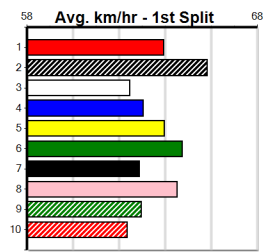

MCMAHON BUILDERS

Distance: 395m, Race Type: Mixed 4/5, Total Prizemoney: $3,360
1st: $2,250, 2nd: $690, 3rd: $345, 4th: $75

TEXAS LONG HORN (6) has produced solid placings in 2 of his last 3 starts and he could go one better with an ounce of luck here. QUEBEC BALE (5) has enough early speed to overcome his awkward draw and he could be right in the finish again.

Watchdog Tips: 6 5 2 3 Bet: Win 6

WASHINGTON BLUE [4] Racing well, races well here, must respect. $3.20
Owner(s): M Clay
Sire: FULLY LOADED Dam: IVEY'S AFFAIR
Trainer: John Clay (Lang Lang)
Box History table and prize details.

BIG TRUCKER (QLD)[5] Can race on the speed throughout, big chance. $5.00
Owner(s): K Tucker
Sire: JAGGER SWAGGER Dam: SLEEK MOMENTUM
Trainer: Christian Wilk (Tanjil South)
Box History table and prize details.

QUESTION BALE (NSW)[5] May get too far back early in this, tough ask. $8.50
Owner(s): L Harris
Sire: ORSON ALLEN Dam: HAE ALLEN
Trainer: Tammy Kennedy-harris (Devon M)
Box History table and prize details.

MILLARA'S MONEY [5] Drawn to find some trouble here, needs to step. $21.00
Owner(s): Eye Candy (SYN), C Wilk, K Gorman
Sire: FERNANDO BALE Dam: DREAMY EYES
Trainer: Christian Wilk (Tanjil South)
Box History table and prize details.

QUEBEC BALE (NSW)[5] Has the speed to overcome tricky draw, danger. $6.00
Owner(s): L Harris
Sire: BARCIA BALE Dam: FANTA BALE
Trainer: Luke Harris (Devon Meadows)
Box History table and prize details.