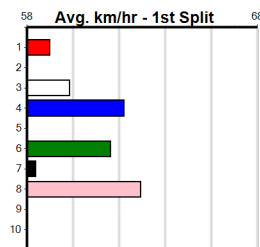

Traralgon

2

3:37PM

(VIC time)

MR AUDACIOUS @ STUD

Distance: 350m, Race Type: Maiden, Total Prizemoney: $2,535
1st: $1,680, 2nd: $520, 3rd: $260, 4th: $75

GOT FLAIR (6) has been handily placed in 4 of his 5 starts to date and he looks set for a breakthrough victory in a race of this nature. TERRORISING TOM (8) can show good early speed and could be prominent throughout after a smart placing last start.

Watchdog Tips: **6** **8** **2** **1** **Bet:** Box Quinella 2,6,8 ($10 for 333.33%)

Form Box	Wgt	Dist	Track	Date	Time	BON	Margin	1st/2nd (Time)	PIR	Checked	Comment	WR	Split 1	S/P	Grade	
1	VIC ROSE [M] First look at an inside draw, can improve here. $7.00															
	BE	Bitch	May-22		Sire: FERAL FRANKY		Dam: ANNIE ROSE		Trainer: Jeffrey Chignell (Rosedale)							
	Owner(s): S Chignell															
	Winning Distances: < 300m (0) 300 - 399m (0) 400 - 499m (0) 500 - 599m (0) 600 - 699m (0) > 700m (0)															
	Winning Weights:															
	5th (6)	24.6	435	SLE	R2	02-Jun-24	25.77	24.37	17.00	KENZIE KID (24.64)	M/566			5.45	$17.40	M
	5th (7)	24.4	435	SLE	R3	05-Jun-24	25.67	24.37	10.00	TILLY GIRL (25.00)	M/556			5.59	$11.90	M
	5th (8)	24.2	350	TRA	R1	12-Jun-24	20.58	19.75	7.00L	PERCIVAL (20.12)	M/66			6.93	$36.70	M
	Last 3 wins NOT included above															
	<table border="1"> <thead> <tr><th>Bx</th><th>1st</th><th>2nd</th><th>3rd</th><th>4th</th><th>5th</th><th>6th</th><th>7th</th><th>8th</th></tr> </thead> <tbody> <tr><td>1</td><td></td><td></td><td></td><td></td><td></td><td></td><td></td><td></td></tr> <tr><td>2</td><td></td><td></td><td></td><td></td><td></td><td></td><td></td><td></td></tr> <tr><td>3</td><td></td><td></td><td></td><td></td><td></td><td></td><td></td><td></td></tr> <tr><td>4</td><td></td><td></td><td></td><td></td><td></td><td></td><td></td><td></td></tr> <tr><td>5</td><td></td><td></td><td></td><td></td><td></td><td></td><td></td><td></td></tr> <tr><td>6</td><td></td><td></td><td></td><td></td><td></td><td>1</td><td></td><td></td></tr> <tr><td>7</td><td></td><td></td><td></td><td></td><td></td><td>1</td><td></td><td></td></tr> <tr><td>8</td><td></td><td></td><td></td><td></td><td></td><td>1</td><td></td><td></td></tr> </tbody> </table>															
<table border="1"> <tr><td>Prize Best</td><td colspan="2"></td><td>$0.00</td></tr> <tr><td>Starts</td><td colspan="2"></td><td>NBT</td></tr> <tr><td>Trk/Dts</td><td colspan="2"></td><td>3-0-0-0</td></tr> <tr><td>APM</td><td colspan="2"></td><td>1-0-0-0</td></tr> </table>																
2	RAPIDO MYSTIQUE (WA)[M] Litter has shown some talent, betting best guide. $3.00															
	BK	Bitch	Sep-22		Sire: FERNANDO BALE		Dam: RAPIDO LASS		Trainer: Chloe Bowman (Kilmany)							
	Owner(s): Rapido (SYN), M Romer, G Adamson, S Allen, S Paterson, G Lengkeek, R Steel															
	Winning Distances: < 300m (0) 300 - 399m (0) 400 - 499m (0) 500 - 599m (0) 600 - 699m (0) > 700m (0)															
	Winning Weights:															
	Last 3 wins NOT included above															
	<table border="1"> <thead> <tr><th>Bx</th><th>1st</th><th>2nd</th><th>3rd</th><th>4th</th><th>5th</th><th>6th</th><th>7th</th><th>8th</th></tr> </thead> <tbody> <tr><td>1</td><td></td><td></td><td></td><td></td><td></td><td></td><td></td><td></td></tr> <tr><td>2</td><td></td><td></td><td></td><td></td><td></td><td></td><td></td><td></td></tr> <tr><td>3</td><td></td><td></td><td></td><td></td><td></td><td></td><td></td><td></td></tr> <tr><td>4</td><td></td><td></td><td></td><td></td><td></td><td></td><td></td><td></td></tr> <tr><td>5</td><td></td><td></td><td></td><td></td><td></td><td></td><td></td><td></td></tr> <tr><td>6</td><td></td><td></td><td></td><td></td><td></td><td></td><td></td><td></td></tr> <tr><td>7</td><td></td><td></td><td></td><td></td><td></td><td></td><td></td><td></td></tr> <tr><td>8</td><td></td><td></td><td></td><td></td><td></td><td></td><td></td><td></td></tr> </tbody> </table>															
	<table border="1"> <tr><td>Prize Best</td><td colspan="2"></td><td>$0</td></tr> <tr><td>Starts</td><td colspan="2"></td><td>FSH</td></tr> <tr><td>Trk/Dts</td><td colspan="2"></td><td>0-0-0-0</td></tr> <tr><td>APM</td><td colspan="2"></td><td>0-0-0-0</td></tr> </table>															
	3	PAW DANDY (NSW)[M] *** SCRATCHED *** $99.00														
		BD	Bitch	Jul-22		Sire: FERNANDO BALE		Dam: DYNA KELLY		Trainer: Deborah Coleman (Lara)						
Owner(s): B Wheeler																
Winning Distances: < 300m (0) 300 - 399m (0) 400 - 499m (0) 500 - 599m (0) 600 - 699m (0) > 700m (0)																
Winning Weights:																
7th (4)		24.4	400	GEL	R1	25-May-24	23.64	22.40	13.00	OWNED BY CLOWNS (22.80)	M/67			8.99	$7.00	M
7th (5)		24.3	350	TRA	R1	12-Jun-24	20.92	19.75	12.00	PERCIVAL (20.12)	M/77			7.14	$38.60	M
7th (2)		24.0	390	WBL	R2	17-Jun-24	23.31	22.51	8.50L	SHARON'S LASS (22.75)	M/87			9.34	$13.10	M
7th (3)		24.0	390	WBL	R1	24-Jun-24	23.38	22.13	15.00	TUBMAN'S LEGACY (22.36)	M/66			9.40	$17.20	M
Last 3 wins NOT included above