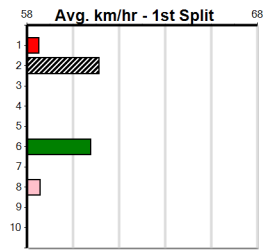

Traralgon

3

3:57PM

(VIC time)

NAK SIGNS

Distance: 350m, Race Type: Maiden, Total Prizemoney: $2,535
1st: $1,680, 2nd: $520, 3rd: $260, 4th: $75

DAINTREE PEGGY (3) is a well bred type who is sure to be well educated and expected to fire in his debut here. LILY LALA (5) is out of a proven dam who has produced lots of talent so far and she could feature in the finish.

Watchdog Tips: **3** **5** **6** **2** **Bet:** **Box Trifecta 2,3,5,6 ($10 for 41.67%)**

Form Box Wgt Dist Track Date Time BON Margin 1st/2nd (Time) PIR Checked Comment W/R Split 1 S/P Grade

1

BOIL THE BILLY [M] Likely to be out the back early here, tough ask. **$15.00**

BD Dog May-22 Sire: MY REDEEMER Dam: PLEACH

Owner(s): C Fulford Trainer: Lindsay Fulford (Maffra) ENG TRA 2024-07-08

Winning Distances: < 300m (0) 300 - 399m (0) 400 - 499m (0) 500 - 599m (0) 600 - 699m (0) > 700m (0)

Winning Weights:

5th (8)	29.0	350	TRA	R1	15-May-24	20.56	19.69	7.00L GIN CHASER (20.09)	M/55	6.86	$22.70	M
5th (7)	28.9	350	TRA	R2	29-May-24	20.63	19.62	9.00L UNACCEPTABLE PEN (20.03)	M/55	6.88	$8.10	M
3rd (4)	29.0	350	TRA	R1	31-May-24	20.73	19.59	6.00L PAW PAVLOV (20.31)	M/35	6.80	$8.60	M
7th (5)	29.2	435	SLE	R3	05-Jun-24	25.91	24.37	13.00 TILLY GIRL (25.00)	S/667	5.61	$26.10	M
5th (3)	29.5	400	WGL	R2	13-Jun-24	23.79	22.90	8.50L BLUE NITROGEN (23.20)	M/54	8.87	$21.60	M
7th (8)	29.5	435	SLE	R1	19-Jun-24	25.74	24.41	12.00 COLLINDA LAW (24.97)	S/656	5.62	$55.40	M

Last 3 wins NOT included above

Box History

Bx	1st	2nd	3rd	4th	5th	6th	7th	8th
1								
2								
3					1			
4			1					
5							1	
6								
7					1			
8					1		1	

Prize Best $260.00 NBT
Starts 6-0-0-1
Trk/Dts 3-0-0-1
APM 208

2

OUR IVIE ROSE [M] Steady effort here 2 starts back, can threaten. **$8.00**

BK Bitch May-22 Sire: FERAL FRANKY Dam: ANNIE ROSE

Owner(s): S Chignell Trainer: Sharon-lee Chignell (Rosedale) ENG TRA 2024-07-08

Winning Distances: < 300m (0) 300 - 399m (0) 400 - 499m (0) 500 - 599m (0) 600 - 699m (0) > 700m (0)

Winning Weights:

5th (4)	25.4	350	TRA	R1	10-May-24	20.49	19.55	12.00 DUNSMORE FLYER (19.66)	M/34	6.71	$9.70	M
5th (7)	25.2	450	TRA	R3	17-May-24	26.31	25.13	8.50L HAMISH ROSE (25.75)	M/655	6.93	$28.50	M
6th (5)	25.3	435	SLE	R2	05-Jun-24	25.38	24.37	5.50L POPPY'S PAL (24.99)	Q/456	5.40	$24.20	M
4th (4)	25.4	350	TRA	R1	14-Jun-24	20.21	20.12	1.25L SODA DIESEL (20.12)	M/33	6.71	$11.10	M
5th (2)	25.3	510	SLE	R2	19-Jun-24	29.83	28.97	8.00L EARN A ZACK (29.29)	M/544	9.55	$10.70	M

Last 3 wins NOT included above

Box History

Bx	1st	2nd	3rd	4th	5th	6th	7th	8th
1								
2					1			
3								
4				1	1			
5						1		
6								
7					1			
8								

Prize Best $75.00 NBT
Starts 5-0-0-0
Trk/Dts 2-0-0-0
APM 75