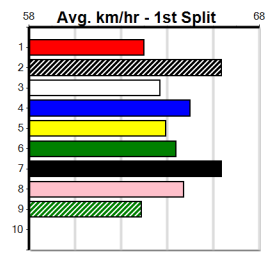

LV FORKLIFTS DAMSELS DASH

Distance: 395m, Race Type: Grade 5, Total Prizemoney: $2,925
1st: $1,950, 2nd: $600, 3rd: $300, 4th: $75

Very open affair, FAIRTRADE MARJEN (7) showed good speed in her solid win 2 starts back and she could prove hard to hold out if she can step cleanly again. CURRY CLASSIFIED (2) could set the tempo early and can lead for a long way if she does.

Watchdog Tips: 7 2 3 4 Bet: Win 7

Horse card for ELLIANA [5], BK Bitch, Jun-21. Description: Met some speedy ones in recent times, respect. Prize: $4.60. Trainer: John Connor (Rosedale). Includes box history table and prize details.

Horse card for CURRY CLASSIFIED (SA)[5], BK Bitch, Mar-21. Description: Racing well, can set the tempo, major player. Prize: $3.60. Trainer: Lyn Smith (Nambrok). Includes box history table and prize details.

Horse card for QUENARA BALE (NSW)[5], RF Bitch, Aug-20. Description: Showed speed in good win 2 starts back, chance. Prize: $5.50. Trainer: Susan Northway (Heyfield). Includes box history table and prize details.

Horse card for DONITA BALE (NSW)[5], BEBD Bitch, Dec-21. Description: Drawn to find some trouble here, needs to step. Prize: $8.00. Trainer: Deborah Coleman (Lara). Includes box history table and prize details.

Horse card for JAMS NIMBLE [5], WBK Bitch, Jan-22. Description: Up in class on good last start win, needs to lead. Prize: $12.00. Trainer: Nicole Lund (Longwarry). Includes box history table and prize details.