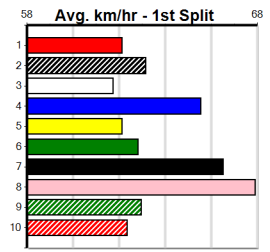

Traralgon

7

5:19PM

(VIC time)

FENECH CURTAINS AND BLINDS

Distance: 395m, Race Type: Grade 5, Total Prizemoney: $2,925
1st: $1,950, 2nd: $600, 3rd: $300, 4th: $75

BLAZING DINO (8) produced a top win here 3 starts back and despite being drawn totally opposite tonight he may prove too classy again. HUNTER'S CHOICE (4) can show a good turn of foot once balanced and could be right in the mix with luck.

Watchdog Tips: 8 4 1 3 Bet: Trifecta 8/1,3,4/1,3,4,6 ($10 - 111.11%)

Form Box Wgt Dist Track Date Time BON Margin 1st/2nd (Time) PIR Checked Comment W/R Split 1 S/P Grade

LAUGHING PANTHER [5] Drawn to get the gun run throughout, big chance. $5.00
Owner(s): S Nagy
Winning Distances: < 300m (0) 300 - 399m (2) 400 - 499m (1) 500 - 599m (0) 600 - 699m (0) > 700m (0)
Box History table and Prize Best Starts info.

SODA HAWK [5] Can wind up mid race, smart recent trial, respect. $15.00
Owner(s): L Mizzi
Winning Distances: < 300m (0) 300 - 399m (0) 400 - 499m (3) 500 - 599m (0) 600 - 699m (0) > 700m (0)
Box History table and Prize Best Starts info.

AUSSIE CAN FLY [5] Solid muster, racing well enough of late, threat. $12.00
Owner(s): P Mckenzie
Winning Distances: < 300m (0) 300 - 399m (3) 400 - 499m (3) 500 - 599m (0) 600 - 699m (0) > 700m (0)
Box History table and Prize Best Starts info.

HUNTER'S CHOICE [5] Good turn of foot once balanced, big show if steps $6.00
Owner(s): BAD NEWS BUBBLEO (SYN), B Brady, D Barrett
Winning Distances: < 300m (0) 300 - 399m (0) 400 - 499m (4) 500 - 599m (2) 600 - 699m (0) > 700m (0)
Box History table and Prize Best Starts info.

GEOFF'S BomBER [5] Drawn to find some trouble here, needs to step. $26.00
Owner(s): G Green
Winning Distances: < 300m (0) 300 - 399m (5) 400 - 499m (2) 500 - 599m (0) 600 - 699m (0) > 700m (0)
Box History table and Prize Best Starts info.

1

2

3

4

5