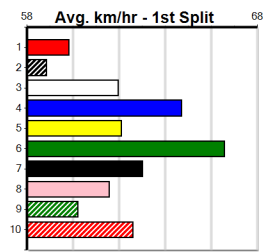

Watchdog Tips: 7 6 5 1 Bet: Box Trifecta 1,5,6,7 (\$10 for 41.67%)

Table with columns: Form Box, Wgt, Dist, Track, Date, Time, BON, Margin, 1st/2nd (Time), PIR, Checked, Comment, W/R, Split 1, S/P, Grade