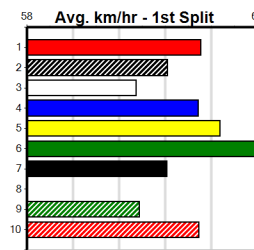

SPORTSBET GREEN TICKS

Distance: 350m, Race Type: Grade 5, Total Prizemoney: $2,925
1st: $1,950, 2nd: $600, 3rd: $300, 4th: $75

POSH PAWS (7) can set the pace soon after box rise in this and she will take a power of beating if she can find the arm. DUSK TILL DAWN (6) can race in a forward position in this and he could be prominent throughout here.

Watchdog Tips: 7 6 1 4 Bet: Trifecta 7/1,4,6/1,4,5,6 ($10 - 111.11%)

BEGONIA BELL [5] Resuming, plenty of ability, gun draw, chance. $4.20
Owner(s): J Berryman
Sire: SENNACHIE Dam: BELLA EDITION
Trainer: Susan Northway (Heyfield)
Box History table and Prizemoney details.

JASON ROSE [5] Resuming, well beaten before his spell, tested. $15.00
Owner(s): S Chignell
Sire: SHIMA SHINE Dam: SHANTELE ROSE
Trainer: Bonnie Chignell (Rosedale)
Box History table and Prizemoney details.

BOMBER'S REWARD [5] May find some of these a bit too quick, tested. $21.00
Owner(s): G Green
Sire: BOMBER JACK Dam: ROZEHILL BETH
Trainer: Geoffrey Green (Woodside)
Box History table and Prizemoney details.

HOLTORF BALE (NSW)[5] Met some speedy types in recent times, threat. $6.50
Owner(s): L Harris
Sire: DYNA VILLA Dam: DYNA NINA
Trainer: Luke Harris (Devon Meadows)
Box History table and Prizemoney details.

BELOW THE CURVE [5] Drawn to find some trouble here, needs to step. $10.00
Owner(s): Below the Curve (SYN), J Garth, L Van rooy, T Kindellan
Sire: BERNARDO Dam: CHUNK OF LOVE
Trainer: Steven Hanning (Newborough)
Box History table and Prizemoney details.