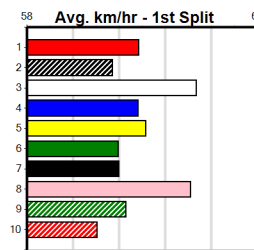

HOOKED ON SCOTCH @ STUD

Distance: 350m, Race Type: Mixed 6/7, Total Prizemoney: $2,925
1st: $1,950, 2nd: $600, 3rd: $300, 4th: $75

LEGITIMATE (8) showed good speed in his last start win and he may only need to step cleanly again to salute first up here. POPPY'S PAL (1) recorded a smart all the way win 4 starts back and he is drawn to be prominent throughout again here.

Watchdog Tips: **8** **1** **3** **2** **Bet:** Trifecta 1,8/1,2,3,8/1,2,3,8 ($10 - 83.33%)

1

POPPY'S PAL [7] **Smart all the way win 4 starts back, major player.** **$4.00**

BK Dog Jan-22 Sire: ZAMBORA BROCKIE Dam: BESSIE'S DAISY Trainer: Billy Stockdale (Fulham)

Owner(s): S Stockdale
Winning Distances: < 300m (0) 300 - 399m (0) 400 - 499m (1) 500 - 599m (0) 600 - 699m (0) > 700m (0)
Winning Weights: 32.3(1)

1st	2nd	3rd	4th	5th	6th	7th	8th						
1st (6)	32.3	435	SLE	R2	05-Jun-24	24.99	24.37	1.5L DAD'S JAM DONUT (25.10)	Q/111	SW	5.26	$7.20	M
7th (6)	32.1	460	WGL	R4	11-Jun-24	26.73	25.67	9.00L CONSPIRED (26.13)	M/567		6.77	$16.90	X67
2nd (6)	32.4	435	SLE	R4	19-Jun-24	24.95	24.41	0.10L DR. LETTIE (24.94)	Q/111		5.24	$4.70	X67
5th (1)	32.4	435	SLE	R2	26-Jun-24	25.12	24.20	8.00L PAW MANNY (24.57)	M/343		5.42	$2.70	7

Last 3 wins NOT included above

Box History

Bx	1st	2nd	3rd	4th	5th	6th	7th	8th
1					1			
2								
3								
4								
5								
6	1	1					1	
7								
8								

Prize								$2280.00
Best								FSH
Starts								4-1-1-0
Trk/Dts								0-0-0-0
APM								2280

2

BIRMINGHAM [7] **Resuming, good win 4 starts back, can threaten.** **$6.50**

DKBD Bitch Jun-22 Sire: TOMMY SHELBY Dam: GOLD VEIN Trainer: Lisa Dawes (Loch)

Owner(s): SHIRAZ RACING (SYN), S Holmes, L Holmes, D Holmes
Winning Distances: < 300m (0) 300 - 399m (0) 400 - 499m (1) 500 - 599m (0) 600 - 699m (0) > 700m (0)
Winning Weights: 27.8(1)

3rd	4th	5th	6th	7th	8th								
3rd (1)	27.3	350	TRA	R3	17-Apr-24	20.16	19.73	1.5L OMEGA ROSITA (20.06)	M/35		6.74	$2.60	M
1st (3)	27.8	400	WGL	R1	23-Apr-24	22.97	22.71	1.00L HOW HIGH CONGA (23.03)	Q/22	SW	8.52	$1.70	M
7th (2)	28.2	395	TRA	R2	01-May-24	23.54	21.88	14.00 ABUNDANT LUMENS (22.59)	M/277	V3	3.76	$3.50	7
4th (8)	28.4	460	WGL	R3	07-May-24	26.71	26.07	8.50L SMOKIN' PADDY (26.12)	M/644		6.88	$7.60	7
5th (6)	28.6	400	WGL	R10	21-May-24	23.53	22.56	10.00 HIGH END CASH (22.86)	M/75		9.00	$17.30	X67

Last 3 wins NOT included above

Box History

Bx	1st	2nd	3rd	4th	5th	6th	7th	8th
1			1					
2								
3	1							1
4								
5								
6					1			
7								
8					1			

Prize								$2015.00
Best								NBT
Starts								5-1-0-1
Trk/Dts								1-0-0-1
APM								1224

3

PAW WALDO (NSW)[7] **Good early, forget last start, chance if steps.** **$4.60**

RF Dog Jul-22 Sire: DYNA TRON Dam: HADEEL BALE Trainer: Deborah Coleman (Lara)

Owner(s): B Wheeler
Winning Distances: < 300m (0) 300 - 399m (1) 400 - 499m (0) 500 - 599m (0) 600 - 699m (0) > 700m (0)
Winning Weights: 34.1(1)

5th	6th	7th	8th										
5th (6)	33.7	435	SLE	R2	08-May-24	25.42	24.32	11.00 LITTLE MEG (24.65)	M/224		5.32	$6.00	M
1st (4)	34.1	390	WBL	R2	13-May-24	22.57	22.34	0.25L PINEAPPLE JUICE (22.59)	M/11		8.77	$1.60	M
4th (6)	34.0	390	WBL	R2	23-May-24	22.93	22.06	2.75L NARINGAL MATE (22.74)	M/32		8.87	$4.70	7
2nd (2)	34.8	350	TRA	R3	29-May-24	20.06	19.62	5.00L POSH PAWS (19.72)	M/22		6.68	$12.80	X67
6th (4)	34.5	400	GEL	R9	28-Jun-24	23.02	22.38	5.50L BEND YOUR EAR (22.67)	M/54		8.54	$20.10	7

Last 3 wins NOT included above

Box History

Bx	1st	2nd	3rd	4th	5th	6th	7th	8th
1								
2		1						
3								
4	1						1	
5								
6					1	1		
7								
8								

Prize								$1675.00
Best								NBT
Starts								5-1-1-0
Trk/Dts								1-0-1-0
APM								1340