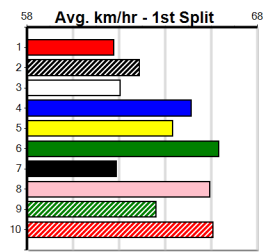

SINCLAIR CONTRACTING

Distance: 450m, Race Type: Mixed 4/5, Total Prizemoney: $3,360
1st: $2,250, 2nd: $690, 3rd: $345, 4th: $75

VOLKANOVSKI (4) can explode soon after box rise in his races and he may only need an ounce of room in the early stages to salute here. CRACKERJACK ARET (6) was a fast winner 3 starts back and has the talent to be right in the mix here.

Watchdog Tips: 4 6 8 1 Bet: Win 4

Race 1: MARCO ROSE [4] Huge motor, can explode mid race, threat with luck $5.50. Includes owner, sire, dam, trainer, winning distances, weights, and box history.

Race 2: ABUNDANT LUMENS [5] Showed speed in smart last start win, respect $10.00. Includes owner, sire, dam, trainer, winning distances, weights, and box history.

Race 3: POLAR TEDDY [5] Placed in 3 of 4 here but this is a bit too tough. $26.00. Includes owner, sire, dam, trainer, winning distances, weights, and box history.

Race 4: VOLKANOVSKI [5] Can explode soon after box rise, hard to hold out. $4.60. Includes owner, sire, dam, trainer, winning distances, weights, and box history.

Race 5: JOE GEM (NSW)[5] Good early, smart win 2 back but much harder here. $21.00. Includes owner, sire, dam, trainer, winning distances, weights, and box history.