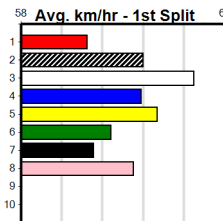

Sandown (SAP)

ALDERBROOK PLUMBING

Distance: 515m, Race Type: Grade 5, Total Prizemoney: $3,340
1st: $2,230, 2nd: $690, 3rd: $345, 4th: $75

10

9:58PM

(VIC time)

Watchdog Tips:

0 0 0 0

Bet:

Form	Box	Weight	Dist	Track	Date	Time	BON	Margin	1st/2nd (Time)	PIR	Checked	Comment	W/R	Split 1	S/P	Grade

1 SUMMER LOVIN' [5]																	Winning Boxes							
BK	B	Jan-20				MY REDEEMER				SUMMER NIGHTS				<table border="1"> <thead> <tr> <th>1</th><th>2</th><th>3</th><th>4</th><th>5</th><th>6</th><th>7</th><th>8</th> </tr> </thead> <tbody> <tr> <td>1</td><td>2</td><td>1</td><td>1</td><td></td><td></td><td></td><td></td> </tr> <tr> <td>Prize Best</td> <td></td> <td></td> <td></td> <td>$19,501.25</td> <td></td> <td></td> <td></td> </tr> <tr> <td>Starts</td> <td></td> <td></td> <td></td> <td>NBT</td> <td></td> <td></td> <td></td> </tr> <tr> <td>Trk/Dst</td> <td></td> <td></td> <td></td> <td>84-5-7-8</td> <td></td> <td></td> <td></td> </tr> <tr> <td>APM</td> <td></td> <td></td> <td></td> <td>9-0-1-1</td> <td></td> <td></td> <td></td> </tr> <tr> <td></td> <td></td> <td></td> <td></td> <td>$2455</td> <td></td> <td></td> <td></td> </tr> </tbody> </table>										
Trainer: David Plumridge (Scoresby)																								
7th	(8)	27.2	515	SAP	R11	03-Jun-24	31.10	29.83	16.00	LSHOWGIRL SHIRLEY (30.05)	M/8787			5.41	$60.00	5NP								
6th	(2)	27.2	545	BAL	R6	23-Jun-24	31.71	31.23	7.00	LLITTLE PRINCE (31.23)	M/6665			6.99	$31.90	T3-5								
5th	(6)	27.0	460	WGL	R8	27-Jun-24	26.65	26.09	8.50	LOUR TIGER NORMA (26.09)	S/875			6.99	$28.60	5								
1st	(5)	26.7	500	BEN	R6	03-Jul-24	29.08	28.26	0.50	LMY BOY HARVEY (29.11)	M/533			6.99	$11.90	5								
Owner(s): D Plumridge																								

2 JONATHAN'S DREAM [5]																	Winning Boxes							
BKW	D	Dec-21				MY REDEEMER				AVA'S DREAM				<table border="1"> <thead> <tr> <th>1</th><th>2</th><th>3</th><th>4</th><th>5</th><th>6</th><th>7</th><th>8</th> </tr> </thead> <tbody> <tr> <td>1</td><td>1</td><td></td><td></td><td>2</td><td>1</td><td></td><td></td> </tr> <tr> <td>Prize Best</td> <td></td> <td></td> <td></td> <td>$17,845.00</td> <td></td> <td></td> <td></td> </tr> <tr> <td>Starts</td> <td></td> <td></td> <td></td> <td>NBT</td> <td></td> <td></td> <td></td> </tr> <tr> <td>Trk/Dst</td> <td></td> <td></td> <td></td> <td>44-6-4-13</td> <td></td> <td></td> <td></td> </tr> <tr> <td>APM</td> <td></td> <td></td> <td></td> <td>1-0-0-0</td> <td></td> <td></td> <td></td> </tr> <tr> <td></td> <td></td> <td></td> <td></td> <td>$9085</td> <td></td> <td></td> <td></td> </tr> </tbody> </table>										
Trainer: Arend Gringhuis (Ripplebrook)																								
3rd	(2)	33.1	450	SHP	R11	15-Jun-24	25.64	24.94	6.50	LBARTY CROUCH (25.21)	M/544		SW	6.77	$9.90	GL								
5th	(7)	33.6	435	SLE	R7	19-Jun-24	25.23	24.41	6.00	LOSCAR INTENTION (24.84)	M/266			5.32	$9.90	5								
5th	(3)	33.6	460	WGL	R7	25-Jun-24	26.27	25.61	2.50	LALIMO (26.10)	M/334			6.63	$6.80	5								
4th	(3)	33.5	515	SAP	R11	01-Jul-24	30.67	29.44	9.00	LSOUTHERN LAW (30.07)	S/7544			5.33	$19.40	5								
Owner(s): A Gringhuis																								

3 ASTON TOMMY [5]																	Winning Boxes							
BD	D	Apr-22				TOMMY SHELBY				ASTON MEILLEUR				<table border="1"> <thead> <tr> <th>1</th><th>2</th><th>3</th><th>4</th><th>5</th><th>6</th><th>7</th><th>8</th> </tr> </thead> <tbody> <tr> <td></td><td></td><td></td><td></td><td></td><td></td><td>1</td><td>2</td> </tr> <tr> <td>Prize Best</td> <td></td> <td></td> <td></td> <td>$10,075.63</td> <td></td> <td></td> <td></td> </tr> <tr> <td>Starts</td> <td></td> <td></td> <td></td> <td>NBT</td> <td></td> <td></td> <td></td> </tr> <tr> <td>Trk/Dst</td> <td></td> <td></td> <td></td> <td>17-3-3-4</td> <td></td> <td></td> <td></td> </tr> <tr> <td>APM</td> <td></td> <td></td> <td></td> <td>1-0-0-0</td> <td></td> <td></td> <td></td> </tr> <tr> <td></td> <td></td> <td></td> <td></td> <td>$5023</td> <td></td> <td></td> <td></td> </tr> </tbody> </table>										
Trainer: David Condon (Devon Meadows)																								
3rd	(6)	34.4	460	GEL	R5	25-May-24	26.21	25.62	0.75	LINTER BUZZ ALONG/ROUND	M/422			6.71	$1.70	5								
6th	(1)	33.4	350	HVL	R5	02-Jun-24	19.84	19.24	4.50	LSÄINT PÄRR (19.53)	M/7			6.74	$10.50	RWH								
3rd	(1)	32.9	450	SHP	R8	27-Jun-24	26.05	25.71	4.75	LAT LEAH (25.71)	M/443			6.76	$5.20	X45								
2nd	(2)	32.6	450	BAL	R6	30-Jun-24	25.73	25.54	1.5	LASTON ANGELO (25.63)	M/222			6.78	$3.30	T3-5								
Owner(s): R Borda																								

4 GEORGE'S BEST (NSW)[5]																	Winning Boxes							
BE	D	Aug-21				HOOKED ON SCOTCH				KOORINGA THELLY				<table border="1"> <thead> <tr> <th>1</th><th>2</th><th>3</th><th>4</th><th>5</th><th>6</th><th>7</th><th>8</th> </tr> </thead> <tbody> <tr> <td>1</td><td></td><td></td><td>1</td><td>1</td><td></td><td></td><td></td> </tr> <tr> <td>Prize Best</td> <td></td> <td></td> <td></td> <td>$10,615.00</td> <td></td> <td></td> <td></td> </tr> <tr> <td>Starts</td> <td></td> <td></td> <td></td> <td>NBT</td> <td></td> <td></td> <td></td> </tr> <tr> <td>Trk/Dst</td> <td></td> <td></td> <td></td> <td>30-5-4-5</td> <td></td> <td></td> <td></td> </tr> <tr> <td>APM</td> <td></td> <td></td> <td></td> <td>1-0-0-1</td> <td></td> <td></td> <td></td> </tr> <tr> <td></td> <td></td> <td></td> <td></td> <td>$4875</td> <td></td> <td></td> <td></td> </tr> </tbody> </table>										
Trainer: Jennifer Thorpe (Arthurs Creek)																								
1st	(3)	30.4	425	BEN	R6	08-Jun-24	24.27	24.27	5.50	LTOP PRAIRIE (24.65)	M/411			6.75	$2.20	5								
3rd	(6)	30.2	515	SAP	R11	17-Jun-24	30.28	29.74	6.00	LAPPLICANT (29.86)	M/3333			5.26	$2.30	5NP								
1st	(8)	30.5	460	GEL	R8	22-Jun-24	26.27	26.08	1.00	LASTON ANGELO (26.33)	M/311			6.67	$4.30	5								
5th	(3)	30.3	450	SHP	R6	01-Jul-24	26.14	25.39	7.50	LASTON CAYENNE/QUEBEC	M/888			6.94	$34.00	5								
Owner(s): Black Type Greys (SYN), M Wallace, S Kavanagh, G Moore, A Martin