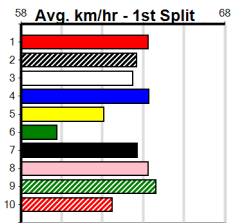

12
10:37PM
(VIC time)

Distance: 515m, Race Type: Grade 5 No Penalty, Total Prizemoney: $3,340
1st: $2,230, 2nd: $690, 3rd: $345, 4th: $75

Watchdog Tips: 0 0 0 0 Bet: .

Table with columns: Form, Box, Weight, Dist, Track, Date, Time, BON, Margin, 1st/2nd (Time), PIR, Checked, Comment, W/R, Split 1, S/P, Grade. Contains race details for 10 horses including names like ROXY SMIRNOFF, TARGET RANGE, LADY AFFOGATO, SHIV ROY, BOOT A DREAM, VALVE BOUNCE, TINKER MIKE, WANDANA LAD, AMAZED BY YOU, and FERNANDEL RAPH.