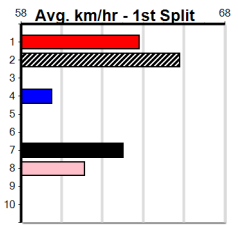

Sandown (SAP)

SPORTSBET MAKE IT A MULTI

Distance: 515m, Race Type: Maiden, Total Prizemoney: $2,860
1st: $1,900, 2nd: $590, 3rd: $295, 4th: $75

1

6:59PM
(VIC time)

Watchdog Tips:

0 0 0 0

Bet:

Form Box Weight Dist Track Date Time BON Margin 1st/2nd (Time) PIR Checked Comment W/R Split 1 S/P Grade

1 LIBERTY KELTON [M]
BK B May-22 SHIMA SHINE ITA LOUISA
Trainer: Stephen Toner (Bunyip)
2nd (1) 29.7 515 SAP R1 17-Jun-24 30.08 29.74 4.75LCANYA KIPPER (29.75) Q/1122 . . . 5.16 $4.90 M
4th (5) 29.6 515 SAP R1 24-Jun-24 30.56 29.46 6.50LDAINTREE PISTOL (30.11) M/5444 . . . 5.40 $3.00 M
2nd (4) 29.8 515 SAP R4 01-Jul-24 30.29 29.44 2.75LPAW KRAMER (30.09) M/4333 . . . 5.26 $4.10 M
Owner(s): S Toner

Winning Boxes							
1	2	3	4	5	6	7	8
Prize							
Best							
Starts							
Trk/Dst							
APM							

2 MYSTICAL MAVIS [M]
BK B Mar-22 SENNACHIE LIGHT VIEW
Trainer: Ash Bonat (Lyndhurst)
7th (6) 25.5 515 SAP R4 01-Jul-24 30.83 29.44 11.00LPAW KRAMER (30.09) Q/1588 . . . 5.18 $5.50 M
Owner(s): JAA Racing (SYN), A Bonat, A Bonat, J Bonat

Winning Boxes							
1	2	3	4	5	6	7	8
Prize							
Best							
Starts							
Trk/Dst							
APM							

3 *** VACANT BOX ***
Trainer:
Owner(s):

Winning Boxes							
1	2	3	4	5	6	7	8
Prize							
Best							
Starts							
Trk/Dst							
APM							

4 PARUMBA PRINCE [M]
BK D Feb-22 FERAL FRANKY WAR RUBY
Trainer: Eddie Lieshout (Drouin West)
5th (4) 33.0 460 WGL R2 30-May-24 26.84 25.91 7.50LRYDER'S MAGIC (26.33) S/776 . . . 6.86 $25.70 T3-M
7th (6) 33.1 460 WGL R3 13-Jun-24 27.34 26.03 13.00LWARRIOR SAL (26.46) S/787 . . . 6.98 $10.20 M
4th (8) 33.5 400 WGL R2 20-Jun-24 23.19 22.89 2.50LMARS BALE (23.02) S/84 . . . 8.97 $24.30 T3-M
2nd (4) 33.6 460 WGL R2 27-Jun-24 26.59 26.09 0.10LAXEL'S RADAR (26.58) S/872 . . . 6.97 $16.80 M
Owner(s): E Lieshout

Winning Boxes							
1	2	3	4	5	6	7	8
Prize							
Best							
Starts							
Trk/Dst							
APM							

5 LAVENDER EVE [M]
BE B May-22 SHIMA SHINE ITA LOUISA
Trainer: Doris Toner (Bunyip)
Owner(s): S Toner

Winning Boxes							
1	2	3	4	5	6	7	8
Prize							
Best							
Starts							
Trk/Dst							
APM							

6 *** VACANT BOX ***
Trainer:
Owner(s):

Winning Boxes							
1	2	3	4	5	6	7	8
Prize							
Best							
Starts							
Trk/Dst							
APM							

7 POPPY ROCKS [M]
BK B Aug-22 KINLOCH BRAE RED ROCKS
Trainer: Justin Illman (Pearcedale)
6th (2) 27.8 515 SAP R1 17-Jun-24 30.64 29.74 13.00LCANYA KIPPER (29.75) M/4666 . . . 5.30 $7.10 M
2nd (4) 27.5 515 SAP R1 24-Jun-24 30.26 29.46 2.25LDAINTREE PISTOL (30.11) M/2222 . . . 5.31 $5.30 M
5th (5) 27.8 515 SAP R4 01-Jul-24 30.50 29.44 6.00LPAW KRAMER (30.09) S/6444 . . . SW . 5.31 $12.10 M
Owner(s): J Illman

Winning Boxes							
1	2	3	4	5	6	7	8
Prize							
Best							
Starts							
Trk/Dst							
APM							

8 GALLOPING RED [M]
RF D Sep-22 BERNARDO IN ORBIT
Trainer: Robert Conway (Bunyip)
6th (2) 29.1 395 TRA R1 21-Jun-24 23.20 22.01 6.00LOUT OF TRICKS (22.80) M/666 . . . 4.06 $11.60 M
6th (3) 29.2 515 SAP R4 01-Jul-24 30.80 29.44 11.00LPAW KRAMER (30.09) S/8877 . . . 5.40 $83.50 M
Owner(s): R Conway

Winning Boxes							
1	2	3	4	5	6	7	8
Prize							
Best							
Starts							
Trk/Dst							
APM							

9 *** NO RESERVE ***
Trainer:
Owner(s):

Winning Boxes							
1	2	3	4	5	6	7	8
Prize							
Best							
Starts							
Trk/Dst							
APM							

10 *** NO RESERVE ***
Trainer:
Owner(s):

Winning Boxes							
1	2	3	4	5	6	7	8
Prize							
Best							
Starts							
Trk/Dst							
APM