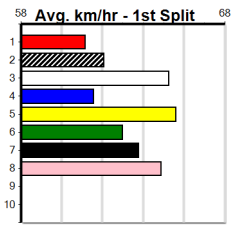

# 10K WHEEL THURSDAYS IN JULY

Distance: 515m, Race Type: Mixed 6/7, Total Prizemoney: \$3,340  
1st: \$2,230, 2nd: \$690, 3rd: \$345, 4th: \$75