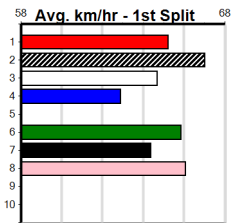

## GREYHOUNDS ENTERTAINMENT

Distance: 515m, Race Type: Mixed 3/4, Total Prizemoney: \$3,875

1st: \$2,600, 2nd: \$800, 3rd: \$400, 4th: \$75

6

8:38PM

(VIC time)

Watchdog Tips:

0