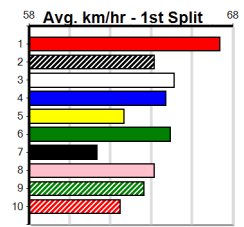

Distance: 515m, Race Type: Grade 5 No Penalty, Total Prizemoney: $3,340
1st: $2,230, 2nd: $690, 3rd: $345, 4th: $75

11

10:20PM

(VIC time)

Watchdog Tips: 0 0 0 0 Bet: