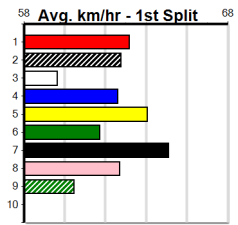

2

Distance: 595m, Race Type: Restricted Win, Total Prizemoney: $3,940

1st: $2,640, 2nd: $815, 3rd: $410, 4th: $75

7:17PM

(VIC time)

Watchdog Tips: **0** **0** **0** **0** **Bet:** _____