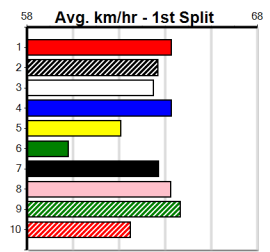

12
10:37PM

(VIC time)

Distance: 515m, Race Type: Grade 5 No Penalty, Total Prizemoney: $3,340
1st: $2,230, 2nd: $690, 3rd: $345, 4th: $75

Watchdog Tips:

Bet:

Form boxes for Watchdog Tips and Bet.

Form Box Wgt Dist Track Date Time BON Margin 1st/2nd (Time) PIR Checked Comment WR Split 1 S/P Grade

ROXY SMIRNOFF [5]
WBE Dog Jan-19 Sire: FERNANDO BALE Dam: FANTASTIC ROXY
Owner(s): D Knight
Trainer: Donna Knight (Talbot)
Winning Distances: < 300m (0) 300 - 399m (0) 400 - 499m (4) 500 - 599m (15) 600 - 699m (0) > 700m (0)
Winning Weights: 28.6(1) 28.9(1) 29.5(1) 29.6(2) 29.9(2) 30.0(1) 30.1(2) 30.3(1) 30.4(2) 30.6(1) 30.7(2) 30.8(1) 31.0(2)
Last 3 wins NOT included above

Box History
Bx 1st 2nd 3rd 4th 5th 6th 7th 8th
Prize Best $59055.00
Starts 30.04(3)-16/1/22
Trk/Dts 165-19-16-25
APM 37-3-1-4 5934

TARGET RANGE [5]
WF Bitch Jan-22 Sire: OUT OF RANGE Dam: FURIOUS FLOSS
Owner(s): S Abela
Trainer: Susan Abela (Clyde)
Winning Distances: < 300m (0) 300 - 399m (0) 400 - 499m (4) 500 - 599m (0) 600 - 699m (0) > 700m (0)
Winning Weights: 24.0(1) 24.2(1) 24.4(2)
Last 3 wins NOT included above

Box History
Bx 1st 2nd 3rd 4th 5th 6th 7th 8th
Prize Best $7220.63
Starts NBT
Trk/Dts 21-4-2-4
APM 8-0-0-3 3460

LADY AFFOGATO [5]
BD Bitch Dec-21 Sire: SUPERIOR PANAMA Dam: GEMILLY
Owner(s): Espresso Racing (SYN), A Cuschieri, K Pitt
Trainer: Karen Pitt (Pearcedale)
Winning Distances: < 300m (0) 300 - 399m (0) 400 - 499m (3) 500 - 599m (0) 600 - 699m (0) > 700m (0)
Winning Weights: 28.1(1) 28.2(2)
Last 3 wins NOT included above

Box History
Bx 1st 2nd 3rd 4th 5th 6th 7th 8th
Prize Best $9535.00
Starts FSH
Trk/Dts 18-3-3-4
APM 0-0-0-0 2174

SHIV ROY [5]
RF Bitch Feb-22 Sire: ZAMBORA BROCKIE Dam: BELT UP TUBSY
Owner(s): C Flynn
Trainer: David Bourke (The Basin)
Winning Distances: < 300m (0) 300 - 399m (0) 400 - 499m (3) 500 - 599m (0) 600 - 699m (0) > 700m (0)
Winning Weights: 29.7(1) 29.8(1) 29.9(1)
Last 3 wins NOT included above

Box History
Bx 1st 2nd 3rd 4th 5th 6th 7th 8th
Prize Best $3150.00
Starts NBT
Trk/Dts 11-3-0-0
APM 1-0-0-0 2720

BOOT A DREAM [5]
BD Dog Feb-21 Sire: MY REDEEMER Dam: LITTLE SAMARA
Owner(s): A Gringhuis
Trainer: Arend Gringhuis (Ripplebrook)
Winning Distances: < 300m (0) 300 - 399m (1) 400 - 499m (7) 500 - 599m (4) 600 - 699m (0) > 700m (0)
Winning Weights: 34.4(1) 34.5(2) 34.6(2) 34.9(1) 35.0(1) 35.3(1) 35.4(3) 35.7(1)
Last 3 wins NOT included above

Box History
Bx 1st 2nd 3rd 4th 5th 6th 7th 8th
Prize Best $24740.00
Starts 30.22(3)-24/9/23
Trk/Dts 74-12-7-6
APM 12-1-1-1 5342

1

2

3

4

5