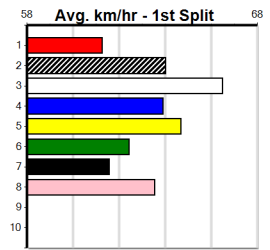

ALDERBROOK PLUMBING

Distance: 515m, Race Type: Grade 5, Total Prizemoney: $3,340
1st: $2,230, 2nd: $690, 3rd: $345, 4th: $75

Watchdog Tips:

Bet:

Table with columns: Form Box, Wgt, Dist, Track, Date, Time, BON, Margin, 1st/2nd (Time), PIR, Checked, Comment, WR, Split 1, S/P, Grade

SUMMER LOVIN' [5]
BK Bitch Jan-20 Sire: MY REDEEMER Dam: SUMMER NIGHTS
Owner(s): D Plumridge
Trainer: David Plumridge (Scoresby)
Winning Distances: < 300m (0) 300 - 399m (0) 400 - 499m (1) 500 - 599m (3) 600 - 699m (0) > 700m (1)
Box History table

JONATHAN'S DREAM [5]
BKW Dog Dec-21 Sire: MY REDEEMER Dam: AVA'S DREAM
Owner(s): A Gringhuis
Trainer: Arend Gringhuis (Ripplebrook)
Winning Distances: < 300m (0) 300 - 399m (3) 400 - 499m (3) 500 - 599m (0) 600 - 699m (0) > 700m (0)
Box History table

ASTON TOMMY [5]
BD Dog Apr-22 Sire: TOMMY SHELBY Dam: ASTON MEILLEUR
Owner(s): R Borda
Trainer: David Condon (Devon Meadows)
Winning Distances: < 300m (0) 300 - 399m (1) 400 - 499m (2) 500 - 599m (0) 600 - 699m (0) > 700m (0)
Box History table

GEORGE'S BEST (NSW)[5]
BE Dog Aug-21 Sire: HOOKED ON SCOTCH Dam: KOORINGA THELLY
Owner(s): Black Type Greys (SYN), M Wallace, S Kavanagh, G Moore, A Martin
Trainer: Jennifer Thorpe (Arthurs Creek)
Winning Distances: < 300m (0) 300 - 399m (0) 400 - 499m (4) 500 - 599m (1) 600 - 699m (0) > 700m (0)
Box History table

BLUE VENDETTA [5]
BE Dog Jul-21 Sire: TOMMY SHELBY Dam: ZIANNA ROSE
Owner(s): KANKO (SYN), S Bauer, K Bauer
Trainer: Stan Bauer (Lovely Banks)
Winning Distances: < 300m (0) 300 - 399m (0) 400 - 499m (5) 500 - 599m (1) 600 - 699m (0) > 700m (0)
Box History table