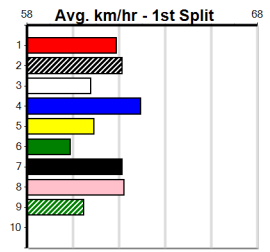

3

7:39PM

(VIC time)

Distance: 595m, Race Type: Restricted Win, Total Prizemoney: $3,940
1st: $2,640, 2nd: $815, 3rd: $410, 4th: $75

Watchdog Tips:

Bet:

Table with columns: Form Box, Wgt, Dist, Track, Date, Time, BON, Margin, 1st/2nd (Time), PIR, Checked, Comment, WR, Split 1, S/P, Grade

KENNY CAN CAN (NSW)[7]
BK Dog Apr-21 Sire: BARCIA BALE Dam: PRINCESS NALA
Owner(s): Dual Code Sydney (SYN), M Wallace, S Kavanagh, J Doran, G Moore, A Martin
Trainer: Jennifer Thorpe (Arthurs Creek)
Winning Distances: < 300m (0) 300 - 399m (0) 400 - 499m (1) 500 - 599m (0) 600 - 699m (0) > 700m (0)
Winning Weights: 34.7(1)
Race results table with columns: Rank, Dog, Wgt, Dist, Track, Date, Time, BON, Margin, 1st/2nd (Time), PIR, Checked, Comment, WR, Split 1, S/P, Grade

PRIMO TONIC [7]
WBK Dog Mar-22 Sire: MEPUNGA BLAZER Dam: MAHJONG WORLD
Owner(s): Passarelli Anastasio (SYN), N Passarelli, T Anastasio
Trainer: David Condon (Devon Meadows)
Winning Distances: < 300m (0) 300 - 399m (0) 400 - 499m (1) 500 - 599m (0) 600 - 699m (0) > 700m (0)
Winning Weights: 33.5(1)
Race results table with columns: Rank, Dog, Wgt, Dist, Track, Date, Time, BON, Margin, 1st/2nd (Time), PIR, Checked, Comment, WR, Split 1, S/P, Grade

WEEONA BORIS [7]
BK Dog Feb-22 Sire: HOUDINI BOY Dam: IT'S A JEWEL
Owner(s): S Whyte
Trainer: John Jarkis (Lang Lang East)
Winning Distances: < 300m (0) 300 - 399m (0) 400 - 499m (1) 500 - 599m (0) 600 - 699m (0) > 700m (0)
Winning Weights: 34.2(1)
Race results table with columns: Rank, Dog, Wgt, Dist, Track, Date, Time, BON, Margin, 1st/2nd (Time), PIR, Checked, Comment, WR, Split 1, S/P, Grade

BLUE FLAME [M]
BE Bitch Mar-22 Sire: SENNACHIE Dam: LIGHT VIEW
Owner(s): N Dewhurst
Trainer: Cameron Morris-flynn (Mitchell P)
Winning Distances: < 300m (0) 300 - 399m (0) 400 - 499m (0) 500 - 599m (0) 600 - 699m (0) > 700m (0)
Winning Weights:
Race results table with columns: Rank, Dog, Wgt, Dist, Track, Date, Time, BON, Margin, 1st/2nd (Time), PIR, Checked, Comment, WR, Split 1, S/P, Grade

BOMB NEAVE [7]
BE Bitch Mar-22 Sire: SHIMA SHINE Dam: JD BOMBSHELL
Owner(s): R Cassar
Trainer: Rachael Cassar (Rockbank)
Winning Distances: < 300m (0) 300 - 399m (0) 400 - 499m (0) 500 - 599m (1) 600 - 699m (0) > 700m (0)
Winning Weights: 27.9(1)
Race results table with columns: Rank, Dog, Wgt, Dist, Track, Date, Time, BON, Margin, 1st/2nd (Time), PIR, Checked, Comment, WR, Split 1, S/P, Grade

1

2

3

4

5