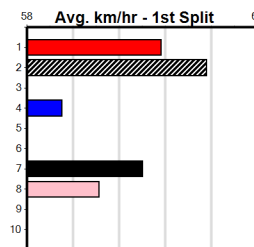

1

6:59PM

(VIC time)

Distance: 515m, Race Type: Maiden, Total Prizemoney: $2,860
1st: $1,900, 2nd: $590, 3rd: $295, 4th: $75

Watchdog Tips: ☐ ☐ ☐ ☐ ☐ **Bet:** ☐

Form	Box	Wgt	Dist	Track	Date	Time	BON	Margin	1st/2nd (Time)	PIR	Checked	Comment	WR	Split 1	S/P	Grade

1

LIBERTY KELTON [M]
BK Bitch May-22 Sire: SHIMA SHINE Dam: ITA LOUISA
Owner(s): S Toner Trainer: Stephen Toner (Bunyip)
Winning Distances: < 300m (0) 300 - 399m (0) 400 - 499m (0) 500 - 599m (0) 600 - 699m (0) > 700m (0)
Winning Weights:

2nd (1)	29.7	515	SAP	R1	17-Jun-24	30.08	29.74	4.75L	CANYA KIPPER (29.75)	Q/1122				5.16	$4.90	M
4th (5)	29.6	515	SAP	R1	24-Jun-24	30.56	29.46	6.50L	DAINTREE PISTOL (30.11)	M/5444				5.40	$3.00	M
2nd (4)	29.8	515	SAP	R4	01-Jul-24	30.29	29.44	2.75L	PAW KRAMER (30.09)	M/4333				5.26	$4.10	M

Last 3 wins NOT included above

Box History

Bx	1st	2nd	3rd	4th	5th	6th	7th	8th
1	1							
2								
3								
4	1							
5				1				
6								
7								
8								

Prize								$3685.00
Best								NBT
Starts								3-0-2-0
Trk/Dts								3-0-2-0
APM								2485

2

MYSTICAL MAVIS [M]
BK Bitch Mar-22 Sire: SENNACHIE Dam: LIGHT VIEW
Owner(s): JAA Racing (SYN), A Bonat, A Bonat, J Bonat Trainer: Ash Bonat (Lyndhurst)
Winning Distances: < 300m (0) 300 - 399m (0) 400 - 499m (0) 500 - 599m (0) 600 - 699m (0) > 700m (0)
Winning Weights:

7th (6)	25.5	515	SAP	R4	01-Jul-24	30.83	29.44	11.00	PAW KRAMER (30.09)	Q/1588				5.18	$5.50	M

Last 3 wins NOT included above

Box History

Bx	1st	2nd	3rd	4th	5th	6th	7th	8th
1								
2								
3								
4								
5								
6							1	
7								
8								

Prize								$0.00
Best								NBT
Starts								1-0-0-0
Trk/Dts								1-0-0-0
APM								0

3

*** VACANT BOX ***
Sire: Dam:
Owner(s): Trainer:
Winning Distances: < 300m (0) 300 - 399m (0) 400 - 499m (0) 500 - 599m (0) 600 - 699m (0) > 700m (0)
Winning Weights:

Last 3 wins NOT included above

Box History

Bx	1st	2nd	3rd	4th	5th	6th	7th	8th
1								
2								
3								
4								
5								
6								
7								
8								

Prize								
Best								
Starts								
Trk/Dts								
APM								

4

PARUMBA PRINCE [M]
BK Dog Feb-22 Sire: FERAL FRANKY Dam: WAR RUBY
Owner(s): E Lieshout Trainer: Eddie Lieshout (Drouin West)
Winning Distances: < 300m (0) 300 - 399m (0) 400 - 499m (0) 500 - 599m (0) 600 - 699m (0) > 700m (0)
Winning Weights:

6th (1)	33.5	350	TRA	R1	18-Mar-24	21.51	20.02	12.00	ROSS STREET PETE (20.67)	S/77				7.29	$31.20	T3-M
3rd (2)	31.8	400	WGL	R1	25-Apr-24	23.45	22.52	3.5L	COLLINDA PEARL (23.21)	M/54				8.82	$47.20	M
5th (2)	32.6	435	SLE	R1	08-May-24	25.50	24.32	11.00	PAW BRADLEY (24.73)	S/886		SW		5.73	$40.90	M
3rd (7)	32.6	435	SLE	R1	22-May-24	25.63	24.63	3.5L	MR. DRIFTER (25.40)	S/753				5.82	$5.00	M
5th (4)	33.0	460	WGL	R2	30-May-24	26.84	25.91	7.50L	RYDER'S MAGIC (26.33)	S/776				6.86	$25.70	T3-M
7th (6)	33.1	460	WGL	R3	13-Jun-24	27.34	26.03	13.00	WARRIOR SAL (26.46)	S/787				6.98	$10.20	M
4th (8)	33.5	400	WGL	R2	20-Jun-24	23.19	22.89	2.50L	MARS BALE (23.02)	S/84				8.97	$24.30	T3-M
2nd (4)	33.6	460	WGL	R2	27-Jun-24	26.59	26.09	0.10L	AXEL'S RADAR (26.58)	S/872				6.97	$16.80	M

Last 3 wins NOT included above

Box History

Bx	1st	2nd	3rd	4th	5th	6th	7th	8th
1								
2			1	1	1	1		
3							2	
4	1				1			
5								
6								1
7			1		1	1	1	
8					1	1		

Prize								$770.00
Best								NBT
Starts								16-0-1-2
Trk/Dts								1-0-0-0
APM								610