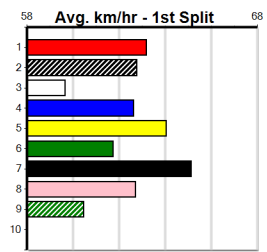

Distance: 595m, Race Type: Restricted Win, Total Prizemoney: $3,940
1st: $2,640, 2nd: $815, 3rd: $410, 4th: $75

Watchdog Tips:

Bet:

Form Box	Wgt	Dist	Track	Date	Time	BON	Margin	1st/2nd (Time)	PIR	Checked	Comment	WR	Split 1	S/P	Grade

WHATEVER HE SAID [6]

BE Dog Feb-22 Sire: MY REDEEMER Dam: WHATEVER I WANT Trainer: Patrick Furci (Maribyrnong)

Owner(s): W Sutcliffe
Winning Distances: < 300m (0) 300 - 399m (0) 400 - 499m (2) 500 - 599m (0) 600 - 699m (0) > 700m (0)
Winning Weights: 31.5(1) 31.7(1)

1st (1)	31.7	460	GEL	R2	17-May-24	25.97	25.87	2.25L CIRCLE THE GLOBE (26.12)	Q/111	.	SW	.	6.66	$4.70	7
4th (1)	31.7	460	GEL	R5	23-May-24	26.22	25.52	2.00L MARAIS BALE (26.08)	M/344	.	.	.	6.76	$1.50	X67
3rd (1)	31.8	525	MEP	R5	29-May-24	30.53	29.92	7.50L HOLDEN BALE (30.04)	M/6444	.	.	.	5.23	$7.00	X67H
3rd (1)	32.4	525	MEA	R3	08-Jun-24	30.66	29.80	8.00L HOLDEN BALE (30.12)	Q/2333	.	.	.	5.19	$11.90	X67F
5th (4)	32.4	525	MEA	R1	15-Jun-24	30.96	29.58	12.00 SPELL ON YOU (30.14)	M/5665	.	.	.	5.26	$13.90	RW
4th (8)	32.6	525	MEP	R9	19-Jun-24	30.90	30.06	6.50L DEVIOUS (30.45)	M/5555	.	.	.	5.30	$16.10	X67H
5th (1)	32.0	460	GEL	R5	28-Jun-24	26.30	25.58	8.50L PLAY THE MUSIC (25.73)	M/677	.	.	.	6.83	$4.00	X67
5th (8)	31.9	525	MEP	R3	03-Jul-24	31.00	29.83	8.50L I'M HONEY (30.40)	M/4555	.	.	.	5.31	$3.70	X67

Last 3 wins NOT included above

1st (3)	31.5	460	GEL	R3	07-May-24	25.96	25.79	1.5L PSYCHO BUDDY (26.07)	Q/111	.	SW	.	6.62	$2.20	M

Box History

Bx	1st	2nd	3rd	4th	5th	6th	7th	8th
1	1	1	2	1	1			
2		1						
3	1	1	1					
4					1			
5								
6		1						
7								
8				1	2	1		

Prize Best	$6320.00
Starts	FSTD
Trk/Dts	15-2-3-3
APM	0-0-0-0
	4510

HARVEY INTENTION [7]

BD Dog Nov-21 Sire: AUSSIE INFRARED Dam: JANE'S INTENTION Trainer: Todd O'neill (Pearcedale)

Owner(s): O'Neill Racing (SYN), T O'neill, T O'neill, T O'neill, M O'neill
Winning Distances: < 300m (0) 300 - 399m (0) 400 - 499m (0) 500 - 599m (1) 600 - 699m (0) > 700m (0)
Winning Weights: 36.2(1)

4th (1)	35.6	595	SAP	R3	20-May-24	34.94	34.20	2.75L DUNDEE COOPER (34.75)	S/7654	.	.	.	9.70	$3.60	RW
1st (3)	36.2	525	MEP	R1	29-May-24	30.63	29.92	3.00L AKELA IAIDO (30.82)	M/4333	.	SW	.	5.38	$3.50	M
4th (8)	36.0	595	SAN	R3	06-Jun-24	34.80	34.00	12.00 LANFRANCO (34.00)	M/4444	.	.	.	9.59	$49.50	X67
5th (2)	36.3	650	SHP	R10	10-Jun-24	37.68	36.94	11.00 ELLA'S BABE (36.94)	S/6666	.	.	.	17.86	$94.20	RWH
4th (1)	36.3	600	MEA	R9	15-Jun-24	35.05	34.36	4.50L TANNER TIME (34.75)	S/5554	.	.	.	9.56	$8.50	X67
4th (7)	36.5	600	MEP	R2	19-Jun-24	35.75	35.29	7.00L AKELA JUDO (35.29)	S/5555	.	.	.	10.16	$4.60	RW
2nd (6)	36.6	595	SAP	R2	24-Jun-24	34.84	34.75	1.25L DAINTREE GRANITE (34.76)	M/3332	.	.	.	9.60	$4.00	RW
3rd (3)	36.8	680	WGL	R5	02-Jul-24	40.32	39.60	11.00 FULL OF REGRETS (39.60)	M/222	.	.	.	18.52	$10.90	RW

Last 3 wins NOT included above

Prize Best	$6440.00
Starts	NBT
Trk/Dts	23-1-4-4
APM	5-0-3-0
	4767