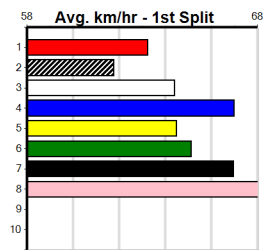

GRV DISTANCE RACING

Distance: 715m, Race Type: Grade 5, Total Prizemoney: $3,940
1st: $2,640, 2nd: $815, 3rd: $410, 4th: $75

Watchdog Tips:

Bet:

Form Box Wgt Dist Track Date Time BON Margin 1st/2nd (Time) PIR Checked Comment WR Split 1 S/P Grade

ARMAGH [5]
BK Dog Oct-21 Sire: SHIMA SHINE Dam: LIZZIE'S ENTITY
Owner(s): D Knight
Trainer: Donna Knight (Talbot)
Winning Distances: < 300m (0) 300 - 399m (0) 400 - 499m (1) 500 - 599m (2) 600 - 699m (0) > 700m (1)
Winning Weights: 29.6(1) 30.6(2) 31.2(1)
Race results table with columns for rank, dog name, sex, date, time, weight, margin, sire, dam, PIR, checked, comment, WR, split, S/P, grade.

Box History table for ARMAGH [5] showing performance across different boxes (1-8) and splits (1st-8th).

AKELA JUDO [5]
BK Dog Sep-22 Sire: BALLYMAC KINGDOM Dam: AKELA CLASS
Owner(s): DAILLY GREYHOUND FARMS (SYN), G Dailly, T Dailly
Trainer: Robert Britton (Lara)
Winning Distances: < 300m (0) 300 - 399m (0) 400 - 499m (1) 500 - 599m (1) 600 - 699m (1) > 700m (0)
Winning Weights: 34.4(1) 35.2(1) 35.4(1)
Race results table with columns for rank, dog name, sex, date, time, weight, margin, sire, dam, PIR, checked, comment, WR, split, S/P, grade.

Box History table for AKELA JUDO [5] showing performance across different boxes (1-8) and splits (1st-8th).

FULL OF REGRETS [5]
BK Bitch Mar-22 Sire: MY BRO FABIO Dam: ELLA ENCHANTED
Owner(s): D Klemke
Trainer: Dallan Klemke (Lara)
Winning Distances: < 300m (0) 300 - 399m (0) 400 - 499m (0) 500 - 599m (2) 600 - 699m (3) > 700m (0)
Winning Weights: 31.2(1) 31.3(1) 31.8(1) 32.1(2)
Race results table with columns for rank, dog name, sex, date, time, weight, margin, sire, dam, PIR, checked, comment, WR, split, S/P, grade.

Box History table for FULL OF REGRETS [5] showing performance across different boxes (1-8) and splits (1st-8th).

LILLY INTENTION [5]
BK Bitch Mar-21 Sire: HARD STYLE RICO Dam: SHAE'S INTENTION
Owner(s): O'Neill Racing (SYN), T O'Neill, T O'Neill, T O'Neill, M O'Neill
Trainer: Maddison O'Neill (Pearcedale)
Winning Distances: < 300m (0) 300 - 399m (0) 400 - 499m (1) 500 - 599m (2) 600 - 699m (0) > 700m (3)
Winning Weights: 29.4(2) 29.6(1) 30.0(3)
Race results table with columns for rank, dog name, sex, date, time, weight, margin, sire, dam, PIR, checked, comment, WR, split, S/P, grade.

Box History table for LILLY INTENTION [5] showing performance across different boxes (1-8) and splits (1st-8th).

ROCK THE MARJEN [5]
BK Dog Jan-22 Sire: FARLEY TURBO Dam: PRINCESS MARJEN
Owner(s): STEV MARJEN (SYN), I Marr, C Stevens, L Burford
Trainer: David Jensen (Woodstock)
Winning Distances: < 300m (0) 300 - 399m (2) 400 - 499m (0) 500 - 599m (3) 600 - 699m (0) > 700m (1)
Winning Weights: 33.2(1) 33.5(1) 33.6(1) 34.0(1) 34.3(1) 34.6(1)
Race results table with columns for rank, dog name, sex, date, time, weight, margin, sire, dam, PIR, checked, comment, WR, split, S/P, grade.

Box History table for ROCK THE MARJEN [5] showing performance across different boxes (1-8) and splits (1st-8th).