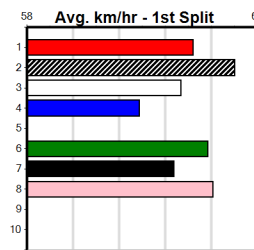

6

8:38PM

(VIC time)

Distance: 515m, Race Type: Mixed 3/4, Total Prizemoney: $3,875
1st: $2,600, 2nd: $800, 3rd: $400, 4th: $75

Watchdog Tips:

Bet:

Form Box	Wgt	Dist	Track	Date	Time	BON	Margin	1st/2nd (Time)	PIR	Checked	Comment	WR	Split 1	S/P	Grade

1 RIXI BALE (NSW)[4]

BK Bitch **Dec-20** Sire: **ORSON ALLEN** Dam: **DYNA ADRIA** Trainer: **Correy Grenfell (Anakie)**

Owner(s): B Wheeler
Winning Distances: < 300m (0) 300 - 399m (1) 400 - 499m (4) 500 - 599m (6) 600 - 699m (0) > 700m (0)
Winning Weights: 26.1(1) 26.5(1) 26.8(2) 26.9(1) 27.0(1) 27.2(1) 27.3(2) 28.0(1) 28.2(1)

7th (8)	28.4	515	SAN	R10	02-May-24	30.12	29.33	5.00L DEWANA SCOTCH (29.78)	M/7777	.	.	.	5.29	$59.50	5
6th (6)	28.5	410	HOR	R8	07-May-24	23.60	23.12	7.00L MR. BEETS (23.12)	S/65	.	.	.	10.67	$46.70	FFA
5th (3)	28.2	515	SAN	R12	16-May-24	29.81	29.21	2.50L HASKO BALE (29.65)	M/4445	.	.	.	5.14	$11.00	5
3rd (2)	28.3	525	MEP	R9	22-May-24	30.38	29.92	7.00L MAKE NO PROMISE (29.92)	M/4443	.	SW	.	5.22	$27.50	4
2nd (4)	28.5	515	SAP	R6	03-Jun-24	30.24	29.83	0.50L FIGURE IT OUT (30.20)	M/3442	.	.	.	5.12	$10.40	X45
7th (7)	28.3	515	SAN	R5	06-Jun-24	30.75	29.50	14.00 UNDERWAY (29.80)	S/7477	.	.	.	5.31	$8.90	5
8th (7)	28.4	460	GEL	R8	14-Jun-24	26.28	25.53	11.00 BERNIE BURROW (25.53)	M/888	.	.	.	6.81	$95.90	X45
3rd (2)	28.4	515	SAP	R8	01-Jul-24	29.95	29.44	7.50L VINCENT BALE (29.44)	Q/2222	.	.	.	5.13	$18.30	X45

Last 3 wins NOT included above

1st (2)	27.3	515	SAN	R6	07-Sep-23	29.74	29.15	2.00L LEN ME DAD (29.87)	Q/2111	.	.	.	5.08	$11.20	5
1st (1)	28.0	525	MEP	R12	06-Mar-24	30.15	29.98	6.50L SWIFT VODKA (30.59)	M/2111	.	.	.	5.18	$1.90	5
1st (6)	28.2	450	SHP	R6	11-Mar-24	25.51	25.24	2.25L RED STRAND (25.66)	M/111	.	SW	.	6.66	$8.60	5

Box History

Bx	1st	2nd	3rd	4th	5th	6th	7th	8th
1	3	2	2	1	1	1		
2	2	1	2	1	2			1
3		2			1		2	1
4	2	3	1	1		1		1
5	2			1		1		1
6	1		2	2	1	2		2
7		3		2	3	2	2	1
8	1		2			2	2	1

Prize Best Starts Trk/Dts APM

Prize	$59790.00
Best Starts	29.68(4)-27/4/23
Trk/Dts	68-11-11-9
APM	20-3-5-3 11579