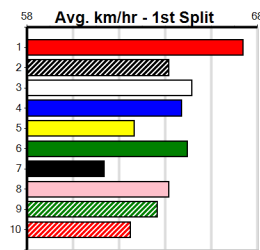

MOND WINDOWS & DOORS (250+RANK)

Distance: 515m, Race Type: Grade 5 No Penalty, Total Prizemoney: $3,340
1st: $2,230, 2nd: $690, 3rd: $345, 4th: $75

Watchdog Tips:

Bet:

Form Box	Wgt	Dist	Track	Date	Time	BON	Margin	1st/2nd (Time)	PIR	Checked	Comment	WR	Split 1	S/P	Grade

SUPERFLY GIRL [5]

BK Bitch Aug-21 Sire: SHIMA SHINE Dam: NO VACANCY
Owner(s): C Gay
Trainer: Victor Gay (Hastings)
Winning Distances: < 300m (0) 300 - 399m (3) 400 - 499m (3) 500 - 599m (0) 600 - 699m (0) > 700m (0)
Winning Weights: 26.3(1) 26.8(2) 27.3(1) 27.4(1) 27.7(1)

7th (6)	28.3	460	WGL	R7	25-Apr-24	26.51	26.05	7.00L GO ASTRAY (26.05)	S/877	.	.	.	6.90	$26.10	5
4th (4)	28.0	350	HVL	R7	06-May-24	19.98	19.70	2.75L ROMENA CHARM (19.79)	M/6	.	SW	.	6.79	$2.80	5
2nd (7)	27.4	350	HVL	R6	29-May-24	19.73	19.45	1.25L BLACK SPECTRE (19.66)	M/2	.	.	.	6.64	$4.70	5
1st (1)	27.3	350	HVL	R6	07-Jun-24	19.55	19.55	2.25L FIREBIRD FLYER (19.70)	Q/1	.	.	.	6.57	$5.50	T3-5
2nd (3)	27.4	350	HVL	R6	14-Jun-24	19.80	19.40	3.00L QUILLA REEF (19.60)	M/2	.	.	.	6.68	$4.50	T3-5
3rd (3)	27.3	350	HVL	R6	21-Jun-24	19.71	19.54	1.5L SWEET NUGGET (19.61)	M/2	.	.	.	6.65	$5.50	T3-5
5th (1)	27.4	350	HVL	R8	28-Jun-24	19.65	19.34	4.50L ROB THE BUTCHER (19.34)	M/6	.	.	.	6.58	$18.60	T3-5
1st (3)	27.4	350	HVL	R8	01-Jul-24	19.67	19.65	1.75L FLEX FOR ME (19.78)	Q/2	.	.	.	6.60	$16.50	T3-5

Last 3 wins NOT included above

1st (8)	26.3	460	WGL	R5	06-Jul-23	26.43	26.40	2.25L SCOTCH NEAT (26.59)	M/111	.	SW	.	6.60	$4.90	7
1st (3)	26.8	460	WGL	R9	03-Aug-23	26.31	26.15	0.50L SHIMMER SPARKLE (26.33)	Q/111	.	.	.	6.49	$6.70	T3-6
1st (1)	27.7	350	TRA	R12	08-Jan-24	20.02	20.02	1.5L DAN DAN (20.13)	M/11	.	SW	.	6.64	$4.50	5

Box History

Bx	1st	2nd	3rd	4th	5th	6th	7th	8th
1	2	2	2	1				
2		1	1	1				
3	2	1	2				1	
4		2		1		2		
5							1	
6	1		2			1	2	2
7		3	1					
8	1			1		1	1	1

Prize Best Starts	$10125.00
Trk/Dts	NBT
APM	39-6-6-8
	3-0-0-1
	4120