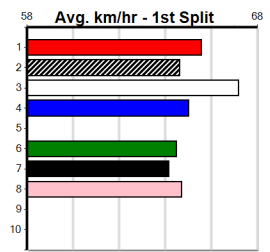

9

9:36PM

(VIC time)

Distance: 515m, Race Type: Grade 5, Total Prizemoney: $3,340
1st: $2,230, 2nd: $690, 3rd: $345, 4th: $75

Watchdog Tips:

Bet:

Form Box	Wgt	Dist	Track	Date	Time	BON	Margin	1st/2nd (Time)	PIR	Checked	Comment	WR	Split 1	S/P	Grade

HIS SPECIAL [5]

BD Dog Apr-22 **Sire: OUT OF RANGE** **Dam: FREEDOM FIRE** **Trainer: John Carr (Devon Meadows)**

Owner(s): J Carr

Winning Distances: < 300m (0) 300 - 399m (0) 400 - 499m (2) 500 - 599m (3) 600 - 699m (0) > 700m (0)

Winning Weights: 31.6(3) 31.9(2)

6th (2)	31.5	350	HVL	R6	17-May-24	19.79	19.45	5.00L BEAR LEE BANDIT (19.45)	M/7	.	.	.	6.76	$5.00	T3-5
3rd (6)	31.6	350	HVL	R8	24-May-24	19.72	19.42	2.75L HARD PRESS (19.54)	S/6	.	.	.	6.66	$5.00	T3-5
1st (3)	31.9	460	WGL	R6	30-May-24	25.91	25.91	6.00L UNCONTESTED (26.32)	M/111	.	.	.	6.55	$2.60	T3-5
4th (3)	32.3	460	WGL	R10	06-Jun-24	26.41	25.66	5.50L JONATHAN'S DREAM (26.03)	M/767	.	.	.	6.73	$2.40	5H
2nd (8)	32.2	460	WGL	R7	11-Jun-24	26.32	25.67	3.00L JOROGUMO (26.13)	M/333	.	.	.	6.61	$7.60	5H
4th (4)	31.9	515	SAN	R5	20-Jun-24	30.55	29.15	4.25L FABS UDON (30.26)	M/8333	.	.	.	5.26	$22.30	5F
3rd (1)	31.9	460	WGL	R7	25-Jun-24	26.14	25.61	0.75L CALIMO (26.10)	Q/111	.	.	.	6.56	$2.00	5
2nd (6)	32.0	515	SAP	R11	01-Jul-24	30.08	29.44	0.25L SOUTHERN LAW (30.07)	Q/1111	.	.	.	5.12	$7.80	5

Last 3 wins NOT included above

1st (2)	31.6	500	BEN	R7	03-Jan-24	28.33	28.31	0.50L ZIPPING GWEN (28.35)	M/211	.	SW	.	6.60	$2.30	X67
1st (8)	31.6	510	SLE	R5	07-Mar-24	29.21	28.84	8.00L OUR BOY ROO (29.75)	M/111	.	.	.	9.21	$10.30	X67
1st (8)	31.6	460	WGL	R5	15-Mar-24	26.33	25.86	0.50L VIPER (26.35)	M/311	.	.	.	6.64	$7.70	5NP

Box History

Bx	1st	2nd	3rd	4th	5th	6th	7th	8th
1	1	2	1					
2	1				1	1		
3	1		1	1	1			
4		1		2			2	
5		1			1		1	
6		1	1		1			
7		1		1				
8	2	1	1	1		2	1	

Prize Best Starts Trk/Dts APM: $12090.00 NBT 32-5-7-4 7-0-2-1 6434