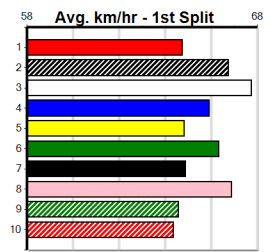

HARD STYLE RICO AT STUD DAMSELS DASH

7

8:56PM

(VIC time)

Distance: 515m, Race Type: Grade 5, Total Prizemoney: $3,340
1st: $2,230, 2nd: $690, 3rd: $345, 4th: $75

Watchdog Tips:

Bet:

Form Box	Wgt	Dist	Track	Date	Time	BON	Margin	1st/2nd (Time)	PIR	Checked	Comment	WR	Split 1	S/P	Grade

I'M HONEY [5]

F Bitch **May-22** Sire: **FLYING RICCIARDO** Dam: **I'M POPPY**
Owner(s): **Smith Racing (SYN), D Smith, J Smith** Trainer: **Danielle Smith (Lara)**
Winning Distances: < 300m (0) 300 - 399m (0) 400 - 499m (0) 500 - 599m (3) 600 - 699m (0) > 700m (0)
Winning Weights: 26.5(1) 27.0(1) 27.2(1)

5th (4)	27.2	525	MEP	R4	06-Mar-24	31.06	29.98	9.50L EDGAR CLOGGS (30.41)	M/5555	.	.	.	5.33	$8.60	X67H
5th (8)	27.1	425	BEN	R6	22-Mar-24	24.35	23.47	13.00 ROCK THE WOK (23.47)	M/355	.	.	.	6.65	$30.00	RWH
6th (7)	26.8	460	WGL	R4	02-Apr-24	26.43	25.54	11.00 JEBRYNAH NITRO (25.69)	M/577	.	.	.	6.59	$42.60	RWH
8th (7)	26.9	450	BAL	R10	14-Apr-24	26.71	25.59	16.00 RAYA STAR (25.66)	M/888	.	.	.	7.21	$27.10	RW
1st (1)	27.0	500	BEN	R2	07-Jun-24	28.31	27.68	2.50L BELSAR (28.47)	M/111	.	SW	.	6.52	$15.00	SH
8th (5)	27.0	450	SHP	R3	15-Jun-24	25.89	24.94	8.50L POWER PAWS (25.32)	S/888	.	.	.	7.02	$108.00	GL
3rd (5)	27.2	515	SAP	R9	24-Jun-24	30.33	29.46	3.00L TEMPER TRAP (30.13)	M/1333	.	.	.	5.14	$6.90	X67
1st (2)	27.2	525	MEP	R3	03-Jul-24	30.40	29.83	2.50L SIR DODGE (30.56)	Q/1111	.	.	.	5.10	$2.80	X67

Last 3 wins NOT included above

1st (7)	26.5	525	MEP	R1	14-Feb-24	30.57	30.06	3.5L WOODSHED ALBERT (30.81)	M/1111	.	SW	.	5.27	$26.30	M

Prize Best Starts Trk/Dts APM: $8075.00 NBT 11-3-0-1 1-0-0-1 5935

ASPERITAS [5]

BK Bitch **Dec-21** Sire: **BARCIA BALE** Dam: **PYROCUMULUS**
Owner(s): **Fluffy Side Up (SYN), A Onley, P Onley** Trainer: **Jack Osborne (Avalon)**
Winning Distances: < 300m (0) 300 - 399m (2) 400 - 499m (6) 500 - 599m (1) 600 - 699m (0) > 700m (0)
Winning Weights: 27.0(1) 27.1(2) 27.2(3) 27.4(2) 27.5(1)

3rd (1)	27.4	460	GEL	R6	10-May-24	26.20	25.63	8.50L LONE ROOSTER (25.63)	Q/122	.	.	.	6.57	$3.50	5
1st (6)	27.5	460	GEL	R4	17-May-24	25.96	25.87	2.25L TINKER CRYSTAL (26.11)	Q/111	.	SW	W	6.48	$2.80	5
1st (3)	27.4	450	SHP	R6	27-May-24	25.40	24.90	3.75L SOLITARY FLICKER (25.65)	M/211	.	.	.	6.56	$1.30	5
1st (4)	27.2	400	GEL	R10	01-Jun-24	22.41	22.41	4.50L AVIANNA (22.71)	Q/11	.	.	.	8.14	$2.00	5
3rd (7)	27.0	400	GEL	R6	07-Jun-24	22.62	22.31	4.50L LAMIA MILA (22.31)	Q/24	.	.	.	8.32	$10.20	SH
2nd (6)	27.3	410	HOR	R9	18-Jun-24	23.59	23.08	4.25L KRANKEN TURBO (23.30)	M/22	.	.	.	10.43	$1.40	5H
5th (7)	27.5	410	HOR	R7	25-Jun-24	23.79	23.07	7.50L WILLA BALE (23.29)	M/45	.	.	.	10.63	$4.40	5F
3rd (1)	27.4	450	WBL	R8	04-Jul-24	25.45	25.17	4.00L RUAPUKE ROCKS (25.17)	Q/222	.	.	.	6.44	$7.60	X45

Last 3 wins NOT included above

1st (3)	27.0	500	BEN	R8	08-Feb-24	28.11	28.11	0.75L NICMAC SWIFT (28.15)	Q/111	.	.	.	6.38	$5.30	5
1st (6)	27.4	425	BEN	R12	26-Apr-24	23.92	23.85	2.00L ZIPPING CLOONEY (24.05)	Q/111	.	.	.	6.46	$5.80	5
1st (8)	27.1	450	BAL	R5	02-May-24	25.50	25.09	0.50L SHAKA BIG TONKS (25.53)	M/113	.	.	.	6.53	$4.10	5

Prize Best Starts Trk/Dts APM: $22400.00 NBT 22-9-2-4 1-0-0-0 11713