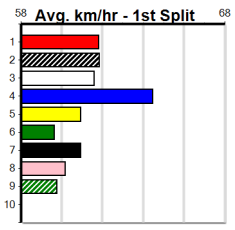

BALLARAT TIER 3 ENDURO PRELUDE 2

Distance: 545m, Race Type: Tier 3 - Restricted Win, Total Prizemoney: \$1,740
 1st: \$1,150, 2nd: \$360, 3rd: \$180, 4th: \$50

7

3:22PM

(VIC time)

JALAPENO GEM (2) has been luckless since her maiden win and she will appreciate the slight rise in distance. SCOTT AQUAPHOBIA (4) is in career best form and he should settle in the top two or three. MORE VOLTAGE (5) can run a cheeky race.