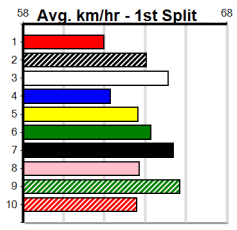

SOUTHERN SHEETMETAL

Distance: 450m, Race Type: Grade 5 T3, Total Prizemoney: $1,530
1st: $1,000, 2nd: $320, 3rd: $160, 4th: $50

5
2:38PM
(VIC time)

LENAGHAN (5) is armed with a nice turn of foot and he has a fair bit on his rivals talent wise. HAD A MISCHIEF (8) has been placed in two of four here and he will get plenty of room early on. ASTON PACE (6) is racing with confidence.

Watchdog Tips: **5** **8** **6** **7** **Bet:** **Win 5**