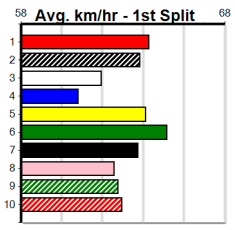

12
4:57PM
(VIC time)

SPORTSBET SET A DEPOSIT LIMIT

Distance: 390m, Race Type: Grade 5 T3, Total Prizemoney: $1,530
1st: $1,000, 2nd: $320, 3rd: $160, 4th: $50

MY GIRL TORI (8) has a great record here to date and she should be suited to the wide draw.
ASTON SHERIFF (5) showed a return to form last time and he is armed with slick early speed.
GOGO SKYE (3) is nearing another win.

Watchdog Tips:

8

5

3

7

Bet:

Win 8