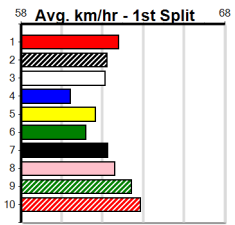

PAUA OF BUDDY AT STUD

Distance: 450m, Race Type: Tier 3 - Grade 7, Total Prizemoney: $1,530
1st: $1,000, 2nd: $320, 3rd: $160, 4th: $50

9

4:02PM
(VIC time)

VISTA ZIRCON (4) has continued to get better with every run and a clean getaway can see her make every post a winner. NO GOOD (8) was never headed on debut and he will be on the pace throughout. NOAH'S BEST (5) has been consistent to date.

Watchdog Tips: **4** **8** **5** **6** **Bet:** **Box Quinella 4,5,6,8 ($10 for 166.67%)**