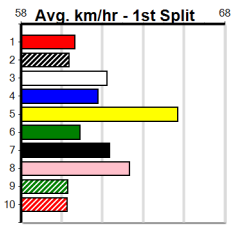

SPORTSBET WE LET THE DOGS OUT

Distance: 450m, Race Type: Tier 3 - Maiden, Total Prizemoney: $1,530
1st: $1,000, 2nd: $320, 3rd: $160, 4th: $50

1

1:20PM
(VIC time)

LUNA'S GIRL (1) has been placed in two of three to date and she is drawn to get all the breaks.
RELEASED (5) has been consistent to date and she will be in the firing line from the outset. ASTON
TYPHOON (6) has shown enough talent

Watchdog Tips:

1

5

6

2

Bet:

Win 1