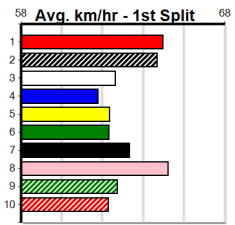

SWEET NETTY'S CATERING

Distance: 450m, Race Type: Tier 3 - Grade 6, Total Prizemoney: $1,530
1st: $1,000, 2nd: $320, 3rd: $160, 4th: $50

Watchdog Tips:

8

1

2

6

Bet:

Win 8

1 GO GIZMO GO [6] Wide runner but has early speed, main danger

Table with columns: Form, Box, Weight, Dist, Track, Date, Time, BON, Margin, 1st/2nd (Time), PIR, Checked, Comment, W/R, Split 1, S/P, Grade. Includes horse details for GO GIZMO GO and ZIPPING LYRIC.

Winning Boxes table for race 1 showing prize breakdown and starting positions.

2 TWENTY DEEP [6] Handy effort two runs back, can threaten

Table with columns: Form, Box, Weight, Dist, Track, Date, Time, BON, Margin, 1st/2nd (Time), PIR, Checked, Comment, W/R, Split 1, S/P, Grade. Includes horse details for TWENTY DEEP and ROTHWELL GAL.

Winning Boxes table for race 2 showing prize breakdown and starting positions.

3 OUR BOY ROO [6] Lack of early speed is a worry, prefer to watch

Table with columns: Form, Box, Weight, Dist, Track, Date, Time, BON, Margin, 1st/2nd (Time), PIR, Checked, Comment, W/R, Split 1, S/P, Grade. Includes horse details for OUR BOY ROO and POTENT.

Winning Boxes table for race 3 showing prize breakdown and starting positions.

4 RON'S MISTAKE [6] Handy effort when placed at Bendigo, place

Table with columns: Form, Box, Weight, Dist, Track, Date, Time, BON, Margin, 1st/2nd (Time), PIR, Checked, Comment, W/R, Split 1, S/P, Grade. Includes horse details for RON'S MISTAKE and TAYLOR JAYDE.

Winning Boxes table for race 4 showing prize breakdown and starting positions.

5 CORNHILL STORM [6] Placed in both runs here, place hope again

Table with columns: Form, Box, Weight, Dist, Track, Date, Time, BON, Margin, 1st/2nd (Time), PIR, Checked, Comment, W/R, Split 1, S/P, Grade. Includes horse details for CORNHILL STORM and MERCY MERCY.

Winning Boxes table for race 5 showing prize breakdown and starting positions.

6 HARD ROTOR [6] Returned to form last time, keep safe again

Table with columns: Form, Box, Weight, Dist, Track, Date, Time, BON, Margin, 1st/2nd (Time), PIR, Checked, Comment, W/R, Split 1, S/P, Grade. Includes horse details for HARD ROTOR and ROTARUA.

Winning Boxes table for race 6 showing prize breakdown and starting positions.

7 JOHNNIE BLUE [6] Needs to lead, unlikely to cross early, tested

Table with columns: Form, Box, Weight, Dist, Track, Date, Time, BON, Margin, 1st/2nd (Time), PIR, Checked, Comment, W/R, Split 1, S/P, Grade. Includes horse details for JOHNNIE BLUE and DEADLY BASILISA.

Winning Boxes table for race 7 showing prize breakdown and starting positions.

8 TUBMAN'S LEGACY [6] Impressive type, can cross and lead, go close

Table with columns: Form, Box, Weight, Dist, Track, Date, Time, BON, Margin, 1st/2nd (Time), PIR, Checked, Comment, W/R, Split 1, S/P, Grade. Includes horse details for TUBMAN'S LEGACY and PATRIOT TUBMAN.

Winning Boxes table for race 8 showing prize breakdown and starting positions.

9 FLYING HOT [6] Res. Just not racing well enough, look to others