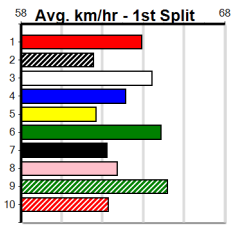

SJC CONCRETING

Distance: 390m, Race Type: Tier 3 - Grade 7, Total Prizemoney: $1,530
1st: $1,000, 2nd: $320, 3rd: $160, 4th: $50

3

1:59PM
(VIC time)

SAILAWAY GIN (1) has been in the money in all four runs here and she is drawn to make every post a winner. MISCHKE (4) was impressive when placed here recently and she can settle on the speed. WISDOM BALE (8) is well drawn out wide.

Watchdog Tips: **1** **4** **8** **3** **Bet:** **Win 1**