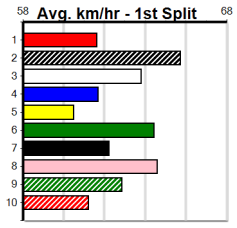

TOWN & COUNTRY LINE MARKING

Distance: 450m, Race Type: Grade 5 T3, Total Prizemoney: $1,530
1st: $1,000, 2nd: $320, 3rd: $160, 4th: $50

11

4:42PM
(VIC time)

PAT PENNY (8) does her best racing from wide draws and she is armed with slick mid race pace.
WHATEVER HE SAID (3) returned to form at Healesville and he will be in the firing line throughout.
KID LUCK (2) is more than capable.

Watchdog Tips: 8 3 2 1 **Bet:** Win 8