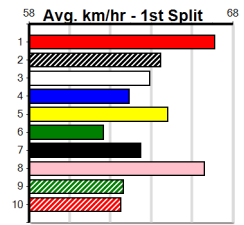

BALLARAT TIER 3 ENDURO PRELUDE 3

Distance: 545m, Race Type: Grade 5 T3, Total Prizemoney: \$1,740
1st: \$1,150, 2nd: \$360, 3rd: \$180, 4th: \$50

8
3:42PM
(VIC time)

WILD ROVER (1) caught the eye when placed at Bendigo and he is suited to this distance range.
CRUSOE PEARL (2) should follow the red through early and he will be suited to this distance range.
TOM'S BOURBSKI (3) can come out running.