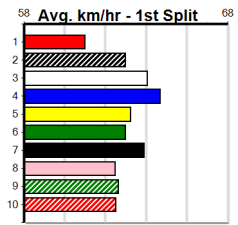

BALLARAT TIER 3 ENDURO PRELUDE 1

Distance: 545m, Race Type: Grade 5 T3, Total Prizemoney: $1,740
1st: $1,150, 2nd: $360, 3rd: $180, 4th: $50

6
3:05PM
(VIC time)

LALA QUICK (1) has been placed in three of his past four and he is drawn to make every post a winner. TANTANGARA GIRL (3) was far from disgraced at Bendigo two runs back and she can settle on the speed. ROXY SMIRNOFF (4) has solid claims.

Watchdog Tips: **1** **3** **4** **8** **Bet:** **Win 1**