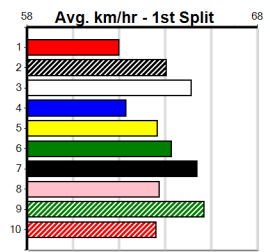

SOUTHERN SHEETMETAL

Distance: 450m, Race Type: Grade 5 T3, Total Prizemoney: $1,530
1st: $1,000, 2nd: $320, 3rd: $160, 4th: $50

LENAGHAN (5) is armed with a nice turn of foot and he has a fair bit on his rivals talent wise. HAD A MISCHIEF (8) has been placed in two of four here and he will get plenty of room early on. ASTON PACE (6) is racing with confidence.

Watchdog Tips: 5 8 6 7 Bet: Win 5

CAWBOURNE GROUP (NSW) [Solid record here but this is harder, tested] $12.00
Owner(s): All in time (SYN), J D'altorio, R Francis
Trainer: David Long (Tarnagulla)

DIVA DAVINA [5] Better suited to a wider draw, prefer to watch $10.00
Owner(s): MORAIINE (SYN), G Judd, S Judd
Trainer: Briana Robertson -leech (Smeato)

PRETTY CAPRI [5] Wide runner inside is a worry, place claims $7.50
Owner(s): K Iles
Trainer: Kelvin Iles (Longwarry)

KEL OF KINTYRE [5] Front runner, may cop too much pressure, place $9.00
Owner(s): H Taylor
Trainer: Hugh Taylor (Langwarrin)

LENAGHAN [5] Drops in class, sizzles mid race, hard to hold out $2.40
Owner(s): A Rademaker
Trainer: Debbie Bewley (Pentland Hills)

1

2

3

4

5