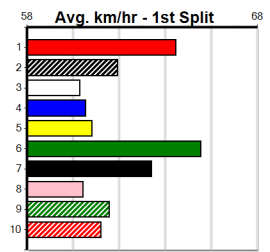

A1 SIGNAGE

Distance: 390m, Race Type: Tier 3 - Maiden, Total Prizemoney: $1,530
1st: $1,000, 2nd: $320, 3rd: $160, 4th: $50

TINKER LEE (6) has been handily placed in his two runs to date and he gets his chance to break through. GO NOW (7) has shown a lot of improvement recently and he can work into the mix mid race. TONKA BALE (8) is an improving type

Watchdog Tips: **6** **7** **8** **4** **Bet:** **Win 6**

1

HEART TO HEART [M] **Well down the track in all seven runs, no** **$16.00**
BK **Bitch** **Jun-22** **Sire: ASTON RUPEE** **Dam: MERRY LASS** **Trainer: Tracey Salter (Crowlands)**
Owner(s): Merry Men (SYN), S Watson, I Arshad
Winning Distances: < 300m (0) 300 - 399m (0) 400 - 499m (0) 500 - 599m (0) 600 - 699m (0) > 700m (0)
Winning Weights:
6th (2) 28.0 410 HOR R2 16-Apr-24 24.48 23.10 14.00 XOEL BALE (23.56) M/66 10.94 $6.40 M
8th (7) 27.5 410 HOR R1 23-Apr-24 24.71 23.26 19.00 TASTE OF HELL (23.39) M/68 10.79 $63.30 M
6th (4) 27.7 410 HOR R1 30-Apr-24 24.77 23.20 10.00 SAM'S GIRL (24.09) M/32 10.54 $47.10 M
6th (1) 28.0 450 BAL R2 04-May-24 26.67 25.21 21.00 HENRY BALE (25.21) M/475 6.82 $26.60 M
4th (6) 29.0 410 HOR R1 09-Jul-24 24.15 22.97 7.00L SMILING BEE (23.67) Q/22 10.40 $28.80 M
6th (5) 29.0 410 HOR R1 13-Jul-24 24.59 23.35 10.00 ONE HAND CLAP (23.92) M/36 10.77 $4.40 M
7th (4) 28.5 390 BAL R2 22-Jul-24 24.02 22.36 18.00 MAKE THE CUT (22.82) M/67 9.05 $16.10 T3-M
Last 3 wins NOT included above

Box History

Bx	1st	2nd	3rd	4th	5th	6th	7th	8th
1							1	
2								1
3								
4							1	1
5							1	
6					1			
7								1
8								

Prize						$75.00		
Best						NBT		
Starts						7-0-0-0		
Trk/Dts						1-0-0-0		
APM						75		

2

BLUEY'S DASH [M] **Improving type but may need it easier** **$12.00**
BEED **Dog** **Jul-22** **Sire: TOMMY SHELBY** **Dam: POPPO'S LEGACY** **Trainer: Scott Millard (Kyneton)**
Owner(s): Millard Racing Group (SYN), S Millard, C Millard, D Millard
Winning Distances: < 300m (0) 300 - 399m (0) 400 - 499m (0) 500 - 599m (0) 600 - 699m (0) > 700m (0)
Winning Weights:
8th (1) 29.1 390 SHP R2 16-May-24 23.42 22.11 7.50L HALF MAC (22.90) S/27 8.81 $30.00 M
5th (4) 29.2 300 HVL R1 24-May-24 17.96 16.86 7.50L ORIENTAL OPAL (17.45) S/7 4.27 $12.00 T3-M
5th (2) 30.1 400 WGL R1 15-Jun-24 23.61 22.97 6.50L GALLOPING JESSIE (23.16) Q/25 8.64 $83.30 M
4th (4) 30.0 390 SHP R1 20-Jun-24 23.51 22.20 2.75L SHEILA'S WAIT (23.33) M/64 8.85 $13.60 M
3rd (5) 30.0 400 MTG R1 27-Jun-24 24.09 23.08 12.00 REV MICHAEL (23.26) 11.24 $11.00 M
3rd (7) 29.6 305 MTG R1 04-Jul-24 18.46 17.70 7.00L RUSTY WHEELS (17.98) 6.12 $11.00 M
4th (7) 29.5 305 MTG R1 11-Jul-24 18.40 18.02 5.50L MANNER OF STRIFE (18.02) 6.11 $11.00 M
2nd (4) 29.4 305 MTG R1 18-Jul-24 18.14 18.00 1.75L PENNY DROP (18.02) 6.05 $3.10 M
Last 3 wins NOT included above

Box History

Bx	1st	2nd	3rd	4th	5th	6th	7th	8th
1								1
2								
3								
4	1			1	1			1
5			1					
6								
7			1	1				
8								

Prize						$640.00		
Best						FSH		
Starts						10-0-1-2		
Trk/Dts						0-0-0-0		
APM						630