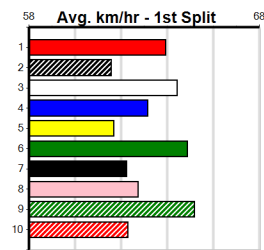

SJC CONCRETING

Distance: 390m, Race Type: Tier 3 - Grade 7, Total Prizemoney: $1,530
1st: $1,000, 2nd: $320, 3rd: $160, 4th: $50

SAILAWAY GIN (1) has been in the money in all four runs here and she is drawn to make every post a winner. MISCHKE (4) was impressive when placed here recently and she can settle on the speed. WISDOM BALE (8) is well drawn out wide.

Watchdog Tips: 1 4 8 3 Bet: Win 1

SAILAWAY GIN [7] Impressive to date, drawn to lead, go close $3.40. BK Bitch Aug-22. Sire: ASTON DEE BEE Dam: SAILAWAY JACKIE. Trainer: Daryl Brennan (Napoleons). Box History table and Prize Best information.

ASTON RUINART [7] Steady record here but has talent, place claims $8.00. BK Bitch Apr-22. Sire: FERNANDO BALE Dam: ASTON CHANDON. Trainer: Glenn Campbell (Anakie). Box History table and Prize Best information.

ELPHICK BALE (NSW)[7] Showed improvement last time, keep safe $7.50. BEBD Dog Dec-21. Sire: FERAL FRANKY Dam: ZELZER ALLEN. Trainer: Christian Roberts (Terang). Box History table and Prize Best information.

MISCHKE [7] Impressive when placed here, main danger $4.00. BK Bitch Nov-22. Sire: ASTON RUPEE Dam: FLYING ZIGZAG. Trainer: Sheila Donlon (Burnbank). Box History table and Prize Best information.

MAYBE SPAGHETTI [7] Poor record here, drawn to find bother, tested $16.00. BD Dog Nov-21. Sire: FERNANDO BALE Dam: SIXTEEN PEGS. Trainer: Peter Fulton (Ecklin South). Box History table and Prize Best information.