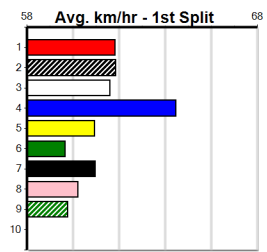

Watchdog Tips: 2 4 5 6 Bet: Box Quinella 2,4,5 (\$10 for 333.33%)

Table with columns: Form Box, Wgt, Dist, Track, Date, Time, BON, Margin, 1st/2nd (Time), PIR, Checked, Comment, W/R, Split 1, S/P, Grade