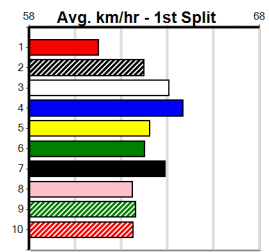

BALLARAT TIER 3 ENDURO PRELUDE 1

Distance: 545m, Race Type: Grade 5 T3, Total Prizemoney: $1,740
1st: $1,150, 2nd: $360, 3rd: $180, 4th: $50

LALA QUICK (1) has been placed in three of his past four and he is drawn to make every post a winner. TANTANGARA GIRL (3) was far from disgraced at Bendigo two runs back and she can settle on the speed. ROXY SMIRNOFF (4) has solid claims.

Watchdog Tips: 1 3 4 8 **Bet:** Win 1

1

LALA QUICK [5] **$3.40**
RBD Dog **May-21** **Racing well, has the good draw, take catching**
Owner(s): D Knight **Sire: KC AND ALL** **Dam: LALA SHIM** **Trainer: Donna Knight (Talbot)**
Winning Distances: < 300m (0) 300 - 399m (0) 400 - 499m (3) 500 - 599m (3) 600 - 699m (0) > 700m (0)
Winning Weights: 36.5(1) 36.8(1) 37.4(1) 37.7(1) 38.1(1) 38.5(1)
8th (8) 37.6 500 BEN R8 24-Apr-24 29.23 28.24 9.50L FORGIVE ME (28.56) S/788 . . . . . 6.91 $13.60 T3-5
3rd (3) 37.3 500 BEN R6 28-Apr-24 28.71 27.81 6.00L PUSH UP KING (28.32) S/633 . . . . . 6.94 $16.00 5NP
7th (6) 37.6 515 SAP R7 05-May-24 30.83 29.71 8.00L FORGIVE ME (30.30) S/8665 . . . . . 5.51 $44.50 5
7th (1) 38.1 525 MEP R11 08-May-24 31.50 29.86 17.00 TOM'S BOURBSKI (30.32) S/7566 . . . . . 5.41 $10.20 T3-5
3rd (7) 38.1 425 BEN R12 19-Jun-24 24.85 24.13 5.50L BURNING LIQUOR (24.49) M/744 . . . . . 6.88 $15.10 T3-5
2nd (3) 37.7 450 BAL R8 23-Jun-24 25.83 25.50 3.75L BALLOON HEAD (25.58) S/422 . . . . . 6.87 $39.80 T3-5
7th (4) 37.5 500 BEN R6 26-Jun-24 29.51 28.23 13.00 SACRIFICIAL (28.62) S/767 . . . . . 6.94 $15.20 T3-5
2nd (1) 36.5 425 BEN R10 24-Jul-24 24.71 24.31 6.00L MIDNIGHT MARILYN (24.31) Q/522 . . . . . 6.87 $3.50 5
Last 3 wins NOT included above
1st (6) 37.4 525 MEP R4 17-May-23 30.78 30.11 0.50L JAVI (30.80) S/6542 . . . . . 5.38 $15.40 T3-5
1st (2) 38.5 545 BAL R8 23-Dec-23 31.32 31.32 1.5L GRACIOUS GIFT (31.42) M/3111 . . . . . 6.90 $2.90 5
1st (3) 37.7 515 SAP R12 25-Feb-24 30.02 29.46 1.25L INNER RUSH (30.10) S/8111 . . . . . 5.33 $7.10 5

2

MIDORI SPLICE [5] **$8.00**
BK Bitch **Sep-20** **In form but this is harder, place claims best**
Owner(s): R Weightman **Sire: BARCIA BALE** **Dam: MEPUNGA ROSIE** **Trainer: Robert Weightman (Haddon)**
Winning Distances: < 300m (0) 300 - 399m (1) 400 - 499m (4) 500 - 599m (2) 600 - 699m (0) > 700m (0)
Winning Weights: 27.6(1) 27.7(1) 28.4(1) 28.5(1) 28.6(2) 28.7(1)
6th (4) 28.1 450 BAL R8 18-Mar-24 26.16 25.47 10.00 ABSOLUTE FLYER (25.47) M/665 . . . . . 6.94 $66.00 T3-5
6th (7) 28.9 450 BAL R8 15-Apr-24 26.21 25.49 6.50L SHOWGIRL SHIRLEY (25.76) M/775 . . . . . 6.88 $49.20 T3-5
7th (5) 28.9 460 GEL R8 23-Apr-24 26.58 25.73 8.50L DIRTY DASH (25.99) M/667 . . . . . 6.78 $52.90 5
7th (2) 28.9 350 HVL R6 29-May-24 20.18 19.45 7.50L BLACK SPECTRE (19.66) M/7 . . . . . 6.93 $30.50 5
6th (7) 27.4 460 GEL R8 02-Jul-24 26.81 25.94 9.00L BLACK TUXEDO (26.19) Q/378 . . . . . 6.79 $37.50 5
2nd (2) 27.6 450 WBL R6 08-Jul-24 25.88 25.55 0.50L MR. QUIRKY (25.85) Q/122 . . . . . 6.78 $20.50 5
1st (7) 27.6 450 WBL R6 15-Jul-24 26.18 26.03 1.75L LUCY DEEDS (26.29) Q/121 . . . . . 6.75 $4.10 5
3rd (6) 27.7 500 BEN R8 20-Jul-24 28.94 28.76 2.75L HANNY DARRISON (28.76) M/443 . . . . . 6.68 $21.70 5
Last 3 wins NOT included above
1st (2) 28.6 460 GEL R8 25-Jul-23 26.25 26.19 1.25L QUILL BALE (26.34) M/332 . . . . . 6.85 $21.60 5
1st (1) 28.7 450 WBL R7 16-Oct-23 25.92 25.61 1.00L I'M AIR RAIDING (25.98) Q/111 . . . . . 6.75 $3.20 5
1st (4) 28.5 545 BAL R7 27-Nov-23 31.53 31.53 0.025 REVESBY BALE (31.53) M/1232 . . . . . 6.86 $20.50 T3-5