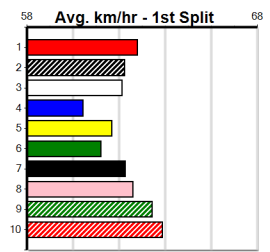

PAWA OF BUDDY AT STUD

Distance: 450m, Race Type: Tier 3 - Grade 7, Total Prizemoney: $1,530
1st: $1,000, 2nd: $320, 3rd: $160, 4th: $50

VISTA ZIRCON (4) has continued to get better with every run and a clean getaway can see her make every post a winner. NO GOOD (8) was never headed on debut and he will be on the pace throughout. NOAH'S BEST (5) has been consistent to date.

Watchdog Tips: 4 8 5 6 Bet: Box Quinella 4,5,6,8 ($10 for 166.67%)

Main table containing race details for ESPRESSO BABE [7], ZIPPING JIMMY (NSW)[7], PRIMO TONIC [7], VISTA ZIRCON [7], and NOAH'S BEST [7]. Each entry includes owner, sire, dam, winning distances, weights, and box history.