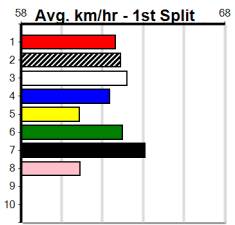

Shepparton

BYERS ELECTRICAL

Distance: 450m, Race Type: Mixed 6/7, Total Prizemoney: \$2,925
1st: \$1,950, 2nd: \$600, 3rd: \$300, 4th: \$75

2

11:17AM

(VIC time)

Watchdog Tips:

0 0 0 0