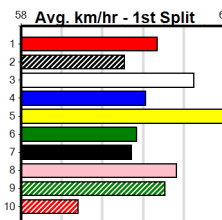

SHEPPARTON WORKWEAR & SAFETY

Distance: 390m, Race Type: Grade 5, Total Prizemoney: $2,925
1st: $1,950, 2nd: $600, 3rd: $300, 4th: $75

11

2:12PM

(VIC time)

Watchdog Tips: **0 0 0 0** Bet: **0**