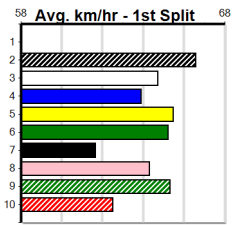

12

Distance: 390m, Race Type: Grade 5, Total Prizemoney: \$2,925
1st: \$1,950, 2nd: \$600, 3rd: \$300, 4th: \$75

2:39PM

(VIC time)

Watchdog Tips: 0 0 0 0 **Bet:** .

Form	Box	Weight	Dist	Track	Date	Time	BON	Margin	1st/2nd (Time)	PIR	Checked	Comment	W/R	Split 1	S/P	Grade
1 SO DELIRIOUS (NSW)[5]																
BEBDW B Apr-22 BEAST UNLEASHED SHANNON ALLEN																
Trainer: Jess Fothergill (Glenfield Park)																
1st	(1)	27.3	320	WAG	R9	13-May-24	18.28	18.28	3.00LHAWAII SUNRISE (18.50)	\$1.65	X34	
6th	(3)	27.0	320	WAG	R8	17-May-24	18.77	18.14	9.00LCOLA LEMON SODA (18.14)	\$5.00	FFA	
8th	(7)	26.8	320	WAG	R10	24-May-24	18.84	18.04	7.50LPEPPA'S DAUGHTER (18.33)	\$2.15	X45	
1st	(1)	27.8	320	WAG	R10	05-Jul-24	18.16	18.16	4.00LLET'S GO GEORGI (18.44)	\$4.00	X45	
Owner(s): J Fothergill																
2 LEKTRA FRED [5]																
BK D Apr-22 HOUDINI BOY LEKTRA JENA																
Trainer: Shane Wetzels (Seymour)																
4th	(5)	30.3	300	HVL	R9	01-Jul-24	17.18	16.87	4.50LHAPPY CHICK (16.87)	M/3	.	.	.	4.03	\$11.90	T3-6
5th	(3)	30.5	300	HVL	R10	05-Jul-24	17.30	16.98	4.50LDINOSAUR DEANO (17.01)	M/4	.	.	.	4.02	\$10.00	T3-6
4th	(6)	30.7	300	HVL	R10	12-Jul-24	17.29	16.68	1.5LDEVIL IN ME (17.20)	M/7	.	.	.	4.15	\$6.70	T3-6
1st	(2)	30.8	390	SHP	R10	19-Jul-24	22.35	22.28	7.00LSLINGER (22.82)	Q/11	.	.	.	8.51	\$5.80	X67
Owner(s): WETZEL (SYN), S Wetzels, H Wetzels																
3 MAN OF COURAGE [5]																
BD D Jan-22 FERNANDO BALE SMOKIN' CINDY																
Trainer: Shaun Coulson (Balliang)																
4th	(6)	27.0	390	BAL	R5	06-Jun-24	22.42	21.80	2.50LHARTNEY (22.26)	Q/22	.	.	.	8.37	\$8.90	SH
7th	(6)	26.9	390	BAL	R6	12-Jun-24	22.68	22.07	9.00LGAS LANTERN (22.07)	M/76	.	.	.	8.57	\$18.30	X45
7th	(2)	26.6	390	BAL	R12	10-Jul-24	23.08	21.82	11.00LNANA'S TRIFLE (22.38)	M/55	.	.	.	8.57	\$3.60	5
5th	(1)	26.9	400	WGL	R11	16-Jul-24	23.18	22.77	3.5LSRING BRUMBY (22.95)	Q/23	.	.	.	8.46	\$8.20	5
Owner(s): S Coulson																
4 ARE YOU NERVOUS [5]																
BK D Mar-21 RAW ABILITY SIGHT TO SEE																
Trainer: George Kantzidis (Woodstock)																
7th	(3)	30.5	425	BEN	R12	21-Jun-24	24.69	23.62	11.00LBUCK SHINES (23.93)	M/767	.	.	.	6.77	\$13.30	5
6th	(6)	30.6	425	BEN	R4	28-Jun-24	25.78	23.73	23.00LKIRWAN (24.23)	M/766	.	V0	.	6.92	\$24.70	RW
2nd	(4)	31.3	390	SHP	R5	11-Jul-24	22.57	22.09	0.50LFOUR BARRELS (22.54)	M/76	.	.	.	8.91	\$6.30	T3-5
1st	(4)	31.3	400	GEL	R7	23-Jul-24	22.44	22.44	2.25LZAPPER BALE (22.59)	Q/11	.	SW	.	8.37	\$3.50	5
Owner(s): G Kantzidis																
5 REDSHIFT TANGO (NSW)[5]																
BK B Mar-21 BARCIA BALE TAYLOR MADE STAR																
Trainer: Vivienne Arnett-dunlop (Seymour)																
3rd	(2)	29.3	390	SHP	R11	01-Jul-24	22.66	22.00	9.00LVERSNELLEN (22.07)	M/53	.	.	.	8.58	\$23.20	5
6th	(3)	29.2	350	HVL	R6	10-Jul-24	20.41	19.62	10.00LMYALL MANNERED (19.74)	S/8	.	.	.	6.97	\$13.80	T3-5
2nd	(1)	29.3	390	SHP	R7	19-Jul-24	22.31	22.28	0.50LBLUE CHAI LATTE (22.28)	Q/32	.	.	.	8.62	\$2.20	5
6th	(7)	29.6	350	HVL	R7	23-Jul-24	19.84	19.36	5.50LQUILLA REEF (19.47)	M/6	.	.	.	6.69	\$21.30	T3-5
Owner(s): Dogs-R-Us (SYN), V Arnett-dunlop, K Kubik																
6 TONIC'S GIRL [5]																
BK B Feb-21 MY REDEEMER GUNAI GOSSIP																
Trainer: George Kantzidis (Woodstock)																
5th	(6)	25.3	425	BEN	R11	21-Jun-24	24.65	23.62	6.00LSWEET CAVIAR (24.25)	Q/235	.	.	.	6.69	\$8.40	5
7th	(5)	25.2	425	BEN	R7	28-Jun-24	24.45	23.73	10.00LLEO BALE (23.75)	Q/468	.	.	.	6.64	\$27.70	5
4th	(6)	25.7	390	SHP	R5	11-Jul-24	22.67	22.09	2.00LFOUR BARRELS (22.54)	M/55	.	.	.	8.75	\$3.80	T3-5
1st	(6)	25.8	400	GEL	R6	23-Jul-24	22.81	22.44	2.25LVENTURA BALE (22.96)	M/11	.	.	.	8.47	\$3.50	5
Owner(s): Wife Fund (SYN), L Jovanovski, B Petkovski																
7 VIPER [5]																
F D Feb-21 KAYDA SHAE LITTLE BIDDY																
Trainer: Kate Gorman (Tanjil South)																
2nd	(7)	32.9	395	TRA	R11	08-Jul-24	22.49	22.32	1.5LBLACK PRESTIGE (22.39)	M/544	.	.	.	3.92	\$9.20	5
2nd	(3)	32.8	390	SHP	R3	15-Jul-24	22.72	22.02	0.10LHEAVY METAL (22.71)	M/73	.	.	.	8.91	\$14.80	5
3rd	(2)	32.7	350	HVL	R12	19-Jul-24	19.73	18.99	4.50LVIKING (19.42)	S/8	.	.	.	6.80	\$9.00	T3-5
3rd	(4)	32.6	435	SLE	R11	24-Jul-24	24.88	24.44	1.00LLINDENOW GRACE (24.83)	S/543	.	.	.	5.47	\$4.90	5
Owner(s): Eye Candy (SYN), C Wilk, K Gorman																
8 TESS CABANG [5]																
BE B Feb-21 BERNARDO STARS AND LIGHTS																
Trainer: John Mangion (Numurkah)																
3rd	(6)	29.4	450	SHP	R6	04-Jul-24	26.06	25.50	8.00LMICKLEJOHN (25.50)	M/332	.	SW	.	6.89	\$11.40	T3-5
6th	(4)	29.0	390	SHP	R11	06-Jul-24	22.70	22.22	4.75LSIMPLY AWESOME (22.37)	M/66	.	.	.	8.83	\$26.00	X45
2nd	(4)	29.4	390	SHP	R11	11-Jul-24	22.39	22.09	4.50LORIENTAL OPHELIA (22.09)	M/22	.	.	.	8.76	\$5.30	T3-5
2nd	(4)	29.2	390	SHP	R12	22-Jul-24	22.38	22.04	1.75LBEAR LEE CRIME (22.27)	Q/11	.	.	.	8.47	\$27.30	5
Owner(s): J Mangion																
9 KENTUCKY GUS [5] Res.																
BD D Dec-21 HARD STYLE RICO AYIA SOPHIA																
Trainer: Jeff Gorgioski (Stanhope)																
3rd	(1)	34.5	425	BEN	R9	26-Jun-24	24.40	23.91	2.25LMILITANT STORM (24.25)	S/444	.	.	.	6.65	\$4.10	T3-5
5th	(3)	35.1	390	SHP	R5	04-Jul-24	22.73	22.18	8.00LNANA'S TRIFLE (22.18)	S/75	.	.	W	8.93	\$3.20	T3-5
1st	(3)	34.8	410	HOR	R5	13-Jul-24	23.55	23.35	1.25LPOSIE YOU PEST (23.63)	M/33	.	.	.	10.48	\$6.10	T3-5
5th	(7)	34.9	390	SHP	R12	22-Jul-24	22.45	22.04	2.75LBEAR LEE CRIME (22.27)	S/65	.	.	.	8.72	\$4.70	5
Owner(s): C Gorgioski																
10 ALL EAGLE [5] Res.																
BD D May-21 ORSON ALLEN WARREN PLACE																
Trainer: Ian Beattie (Laceyby)																
2nd	(6)	34.7	450	SHP	R8	20-Jun-24	25.82	25.40	6.50LTAT LEAH (25.40)	S/754	.	.	.	6.91	\$10.80	5
3rd	(4)	34.0	450	SHP	R5	24-Jun-24	25.77	25.15	2.25LLENAGHAN (25.63)	M/663	.	.	.	6.92	\$18.50	5
8th	(5)	33.9	450	SHP	R8	27-Jun-24	26.32	25.71	9.00LTAT LEAH (25.71)	S/878	.	.	.	6.92	\$33.20	X45
6th	(8)	33.8	450	SHP	R10	06-Jul-24	25.99	25.31	10.00LKRAKEN MISSILES (25.31)	M/776	.	.	.	7.05	\$8.30	5
Owner(s): I Beattie																