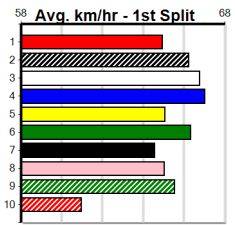

Watchdog Tips: **0 0 0 0** Bet: .