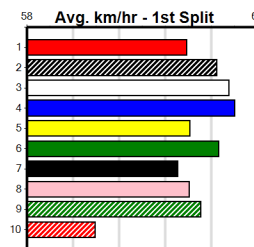

Watchdog Tips:

Bet:

Form	Box	Wgt	Dist	Track	Date	Time	BON	Margin	1st/2nd (Time)	PIR	Checked	Comment	WR	Split 1	S/P	Grade

1

BOURKE [5]
BD Dog Apr-22 Sire: FERAL FRANKY Dam: ALL INN AVA
Owner(s): L Moore Trainer: Lee Moore (Bagshot)
Winning Distances: < 300m (0) 300 - 399m (2) 400 - 499m (4) 500 - 599m (1) 600 - 699m (0) > 700m (0)
Winning Weights: 33.2(1) 33.5(1) 33.8(1) 33.9(1) 34.0(1) 34.1(2)

2nd (4)	34.2	425	BEN	R7	22-Mar-24	23.75	23.47	0.75L	ASTON CAYENNE (23.71)	M/222	.	.	.	6.65	$3.20	RWH
1st (3)	34.1	425	BEN	R9	31-Mar-24	23.77	23.46	3.00L	ASTON CAYENNE (23.97)	M/432	.	SW	.	6.54	$7.00	RWF
1st (5)	34.1	450	SHP	R8	08-Apr-24	25.12	25.12	4.50L	AEROPLANE MODE (25.41)	Q/111	.	.	.	6.54	$11.50	X45
1st (5)	33.9	450	BAL	R6	17-Apr-24	25.58	25.13	1.00L	ZIPING ARLO (25.63)	M/112	.	.	.	6.56	$3.80	5H
6th (3)	33.7	525	MEA	R4	27-Apr-24	30.55	29.69	3.00L	CORNHILL PRINCE (30.36)	M/7777	.	.	.	5.23	$4.20	5F
1st (1)	34.0	500	BEN	R7	03-May-24	28.12	28.12	3.00L	OX THE MAN (28.33)	M/211	.	.	.	6.55	$1.80	5H
8th (7)	33.1	450	BAL	R7	06-Jun-24	25.87	25.14	9.50L	QUEST FOR PACE (25.24)	S/757	.	.	.	6.76	$10.70	SH
3rd (1)	33.1	450	SHP	R8	17-Jun-24	25.76	25.17	6.50L	PACKHAM PRINCE (25.33)	M/653	.	.	.	7.09	$5.00	X45

Last 3 wins NOT included above

1st (8)	33.2	390	SHP	R4	29-Jan-24	22.30	22.03	1.00L	BARREL DARRYL (22.36)	M/21	.	.	.	8.52	$1.60	MH
1st (3)	33.5	390	SHP	R2	05-Feb-24	22.24	21.91	5.50L	RIPPER RILEY (22.61)	M/11	.	.	.	8.41	$2.30	MF
1st (1)	33.8	425	BEN	R2	23-Feb-24	24.09	23.77	0.75L	GO FOR GOLD (24.13)	M/211	.	SW	.	6.62	$3.10	6G

Box History

Bx	1st	2nd	3rd	4th	5th	6th	7th	8th
1	2							
2								
3	2		1					
4		1		1				
5	2					1		
6								
7								1
8	1							

Prize Best Starts Trk/Dts APM: $22330.00, 22.24(3)-5/2/24, 14-7-1-2, 3-2-0-0, 10956