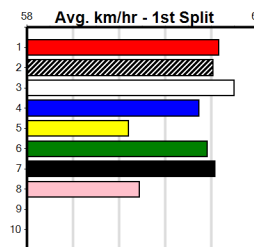

ELITE COLLARS & LEADS

Distance: 390m, Race Type: Mixed 6/7, Total Prizemoney: $2,925
1st: $1,950, 2nd: $600, 3rd: $300, 4th: $75

1
10:57AM

(VIC time)

Watchdog Tips: ☐ ☐ ☐ ☐ ☐ **Bet:** ☐

Form Box	Wgt	Dist	Track	Date	Time	BON	Margin	1st/2nd (Time)	PIR	Checked	Comment	WR	Split 1	S/P	Grade

1

SLOAN STREET [7]
F Bitch Jun-22 Sire: BERNARDO Dam: SUFFRAGETTE Trainer: Jordan Formosa (Heathcote)
Owner(s): R Mcmillan
Winning Distances: < 300m (0) 300 - 399m (1) 400 - 499m (0) 500 - 599m (0) 600 - 699m (0) > 700m (0)
Winning Weights: 28.1(1)

1st	2nd	3rd	4th	5th	6th	7th	8th								
1st (6)	28.1	390	SHP	R1	22-Jul-24	22.45	22.04	5.50L ASTON BLUEY (22.83)	Q/11				8.56	$5.40	M
Last 3 wins NOT included above															

Box History

Bx	1st	2nd	3rd	4th	5th	6th	7th	8th
1								
2								
3								
4								
5								
6	1							
7								
8								
Prize Best	$1680.00							
Starts	22.45(6)-22/7/24							
Trk/Dts	1-1-0-0							
APM	1-1-0-0							
	1680							

2

ASTON HEINEKEN [7]
WBK Dog Nov-22 Sire: HOOKED ON SCOTCH Dam: ASTON GLOW Trainer: Emma Scott (Tatura)
Owner(s): R Borda
Winning Distances: < 300m (0) 300 - 399m (0) 400 - 499m (1) 500 - 599m (0) 600 - 699m (0) > 700m (0)
Winning Weights: 29.5(1)

1st	2nd	3rd	4th	5th	6th	7th	8th								
1st (7)	29.5	400	GEL	R2	05-Jul-24	23.35	22.48	1.25L ASTON LUCIANA (23.44)	M/21				8.57	$12.30	M
6th (5)	29.7	390	BAL	R9	10-Jul-24	23.94	21.82	27.00 ROSCOE BALE (22.10)	S/66		V7		9.22	$19.10	X67
6th (4)	29.9	390	SHP	R3	22-Jul-24	22.92	22.04	8.50L LITTLE MINNIE (22.33)	M/45				8.67	$26.90	X67
2nd (4)	29.7	390	SHP	R9	25-Jul-24	22.37	22.20	1.25L BERYL'S PRIDE (22.29)	Q/11				8.50	$5.20	T3-7
Last 3 wins NOT included above															

Box History

Bx	1st	2nd	3rd	4th	5th	6th	7th	8th
1								
2								
3								
4								
5								
6								
7	1							
8								
Prize Best	$2000.00							
Starts	NBT							
Trk/Dts	4-1-1-0							
APM	2-0-1-0							
	1680							

3

GRANNIE MAY [7]
BK Bitch Mar-22 Sire: ASTON DEE BEE Dam: WHITE AMBUSH Trainer: Wayne Hooke (Huntly)
Owner(s): J Hooke
Winning Distances: < 300m (0) 300 - 399m (1) 400 - 499m (0) 500 - 599m (0) 600 - 699m (0) > 700m (0)
Winning Weights: 29.2(1)

1st	2nd	3rd	4th	5th	6th	7th	8th								
1st (7)	29.2	390	SHP	R2	29-Apr-24	22.06	21.97	9.50L PERFECT LIAM (22.70)	Q/11				8.37	$6.40	M
8th (8)	29.5	425	BEN	R9	03-May-24	24.92	23.69	7.00L PEGLEG PETE (24.46)	M/424				6.64	$2.40	7
3rd (6)	29.2	410	HOR	R2	07-May-24	23.65	23.12	2.25L SHOW CAUSE (23.50)	M/22				10.41	$4.10	7
8th (3)	29.0	390	SHP	R3	16-May-24	23.25	22.11	17.00 ASTON GARRATT (22.13)	M/88		V0		9.43	$2.20	7
Last 3 wins NOT included above															

Box History

Bx	1st	2nd	3rd	4th	5th	6th	7th	8th
1								
2								
3								1
4								
5								
6								
7	1							
8								1
Prize Best	$1980.00							
Starts	22.06(7)-29/4/24							
Trk/Dts	4-1-0-1							
APM	2-1-0-0							
	1188