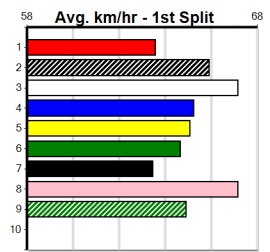

Distance: 450m, Race Type: Grade 5 Heat, Total Prizemoney: $2,925
1st: $1,950, 2nd: $600, 3rd: $300, 4th: $75

Watchdog Tips: ☐ ☐ ☐ ☐ ☐

Bet:

Form Box	Wgt	Dist	Track	Date	Time	BON	Margin	1st/2nd (Time)	PIR	Checked	Comment	WR	Split 1	S/P	Grade
BETSIE BALE (NSW)[5]															
F Bitch Oct-21 Sire: FERAL FRANKY Dam: FANTA BALE Trainer: Mark Delbridge (Balliang)															
Owner(s): B Wheeler															
Winning Distances: < 300m (0) 300 - 399m (1) 400 - 499m (6) 500 - 599m (0) 600 - 699m (0) > 700m (0)															
Winning Weights: 29.0(2) 29.2(3) 29.5(1) 29.7(1)															
2nd (4)	29.1	450	BAL	R8	12-Jun-24	25.44	25.31	1.5L NASHVILLE BALE (25.34)	S/432	.	.	.	6.68	$5.10	X45
6th (5)	29.0	515	SAN	R11	20-Jun-24	30.36	29.15	11.00 INVICTUS HARRY (29.66)	M/4667	.	SW	.	5.22	$30.60	5
4th (6)	29.4	450	BAL	R8	26-Jun-24	25.58	25.03	8.00L VINCENT BALE (25.03)	M/864	.	.	.	6.95	$105.10	X45
3rd (7)	29.5	450	SHP	R8	01-Jul-24	25.58	25.39	2.75L FIGURE IT OUT (25.39)	M/555	.	.	.	6.78	$27.90	X45
5th (4)	29.6	450	SHP	R6	08-Jul-24	25.72	24.98	11.00 BERNIE BURROW (24.98)	S/665	.	.	.	6.78	$8.00	X45
5th (6)	29.4	515	SAP	R10	15-Jul-24	30.23	29.45	4.75L CINDY'S CHARM (29.90)	M/4555	.	.	.	5.34	$12.10	5H
3rd (1)	29.4	515	SAN	R12	18-Jul-24	29.93	29.29	8.50L BUMPY GOLD (29.34)	M/7454	.	VO	.	5.85	$9.90	5
1st (1)	29.2	460	WGL	R6	23-Jul-24	26.02	25.66	1.00L WERRIS BALE (26.08)	M/654	.	.	.	6.67	$11.40	5
Last 3 wins NOT included above															
1st (7)	29.7	450	WBL	R9	22-Feb-24	25.55	25.25	6.00L LET FLY (25.95)	Q/111	.	.	.	6.64	$2.60	5
1st (8)	29.2	390	BAL	R12	03-Apr-24	22.18	21.97	1.00L ELEANOR RIGBY (22.24)	S/32	.	.	.	8.58	$2.90	5
1st (3)	29.5	400	WGL	R11	28-May-24	22.84	22.34	0.75L HIGH END CASH (22.88)	M/64	.	.	.	8.60	$21.70	5

Box History								
Bx	1st	2nd	3rd	4th	5th	6th	7th	8th
1	2	1	2		1			
2			2		1		1	
3	1	3	1		1			
4		1	3		2	1		
5		1	1	1		1	1	
6			1	2	1			
7	3		2			1		
8	1		1					
Prize Best Starts								$20975.00
Trk/Dts								NBT 42-7-6-13
APM								2-0-0-1 10831