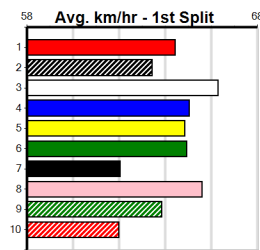

SHEPP CITY FENCING VETERANS (250+RANK)

3

11:35AM

(VIC time)

Distance: 390m, Race Type: S/E Veteran, Total Prizemoney: $2,925
1st: $1,950, 2nd: $600, 3rd: $300, 4th: $75

Watchdog Tips:

Bet:

Form	Box	Wgt	Dist	Track	Date	Time	BON	Margin	1st/2nd (Time)	PIR	Checked	Comment	WR	Split 1	S/P	Grade

LEKTRA RODNEY [5]

F Dog Jan-20 Sire: BARCIA BALE Dam: LEKTRA FIRE Trainer: Jane Hooke (Huntly)

Owner(s): J Hooke
Winning Distances: < 300m (0) 300 - 399m (5) 400 - 499m (5) 500 - 599m (0) 600 - 699m (0) > 700m (0)
Winning Weights: 30.4(1) 30.6(1) 30.7(1) 30.8(1) 31.3(1) 31.6(1) 31.9(1) 32.0(2) 32.1(1)

3rd (6)	31.8	390	SHP	R10	05-Apr-24	22.64	21.82	6.50L SOLACE (22.21)	M/43	.	.	.	.	8.71	$9.40	5
2nd (4)	32.4	390	SHP	R7	11-Apr-24	22.29	21.83	2.50L CINNABAR ICON (22.12)	M/12	.	.	.	.	8.45	$17.10	X45
1st (8)	32.1	425	BEN	R6	14-Apr-24	24.10	24.03	2.50L QUESTON BALE (24.26)	Q/111	.	.	.	.	6.61	$3.00	T3-5
4th (4)	31.9	425	BEN	R11	19-Apr-24	24.35	23.70	6.50L MORAINÉ ZOE (23.93)	M/445	.	.	SW	.	6.61	$16.00	5
F (3)	31.1	425	BEN	R10	17-May-24	0.00	23.88	. OUR FABIO (24.36)	Q/377	.	.	VO	.	6.58	$33.60	5
6th (3)	31.5	300	HVL	R9	16-Jun-24	17.06	16.69	4.25L THAI BUTTERFLY (16.77)	M/6	.	.	.	.	4.01	$35.90	5
6th (6)	31.4	425	BEN	R4	21-Jun-24	24.59	23.62	13.00 SEAGULL ROCK (23.73)	M/876	.	.	.	.	6.74	$22.90	5
7th (1)	31.0	390	SHP	R6	27-Jun-24	22.95	22.29	6.50L FOUND A SPOT (22.53)	M/76	.	.	.	.	8.79	$19.50	X45

Last 3 wins NOT included above

1st (7)	31.3	390	BAL	R4	09-Jan-23	22.57	22.46	1.25L ORSON DELIGHT (22.65)	M/11	.	.	.	.	8.43	$8.90	T3-5
1st (4)	31.6	385	SHP	R9	28-Jan-23	21.88	21.70	0.75L KING OF ALL (21.92)	M/21	.	.	SW	.	8.27	$2.10	5
1st (3)	30.4	400	GEL	R11	23-Jun-23	22.71	22.29	2.50L DOT'S REDEEMER (22.88)	Q/11	.	.	.	.	8.36	$14.90	5

Box History

Bx	1st	2nd	3rd	4th	5th	6th	7th	8th
1	1	1	1					
2	1	2	2	2				
3	1	2	2	3	2	2		
4	3	1	1	3	1			
5	1	1	1	1	1	1	1	
6	1	1	2	1	1	2	1	1
7	2	1	1	2				
8	2	1	2		2			

Prize Best Starts Trk/Dts APM: $24852.50 NBT 59-10-9-11 9-0-2-3 1890