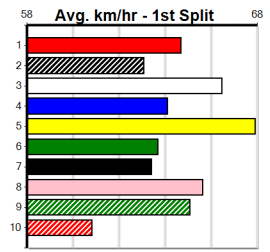

SHEPPARTON WORKWEAR & SAFETY

Distance: 390m, Race Type: Grade 5, Total Prizemoney: $2,925
1st: $1,950, 2nd: $600, 3rd: $300, 4th: $75

Watchdog Tips:

Bet:

Table with columns: Form Box, Wgt, Dist, Track, Date, Time, BON, Margin, 1st/2nd (Time), PIR, Checked, Comment, W/R, Split 1, S/P, Grade

CLARK [5]
BK Dog Mar-21 Sire: BERNARDO Dam: CHAMPAGNE LUXE
Owner(s): P Hofman
Trainer: Cameron Morris-flynn (Mitchell P)
Winning Distances: < 300m (0) 300 - 399m (7) 400 - 499m (4) 500 - 599m (0) 600 - 699m (0) > 700m (0)
Winning Weights: 30.0(1) 30.3(1) 30.4(1) 30.5(1) 30.9(1) 31.1(2) 31.6(1) 32.0(1) 32.2(1) 32.4(1)
Box History table and Prize Best Starts table included.

GEORGIE BALE (NSW)[5]
WF Bitch Jan-21 Sire: ORSON ALLEN Dam: QUIP ALLEN
Owner(s): L Harris
Trainer: Tammy Kennedy-harris (Devon M ENG HVL 2024-07-26)
Winning Distances: < 300m (0) 300 - 399m (3) 400 - 499m (10) 500 - 599m (0) 600 - 699m (0) > 700m (0)
Winning Weights: 26.1(1) 26.2(2) 26.3(3) 26.5(1) 26.6(2) 26.7(1) 26.8(1) 27.1(2)
Box History table and Prize Best Starts table included.

ORIENTAL AURORA [5]
BK Bitch Apr-22 Sire: ORSON ALLEN Dam: ORIENTAL JADE
Owner(s): N Hebart
Trainer: Paula Boots (Merrigum)
Winning Distances: < 300m (0) 300 - 399m (3) 400 - 499m (0) 500 - 599m (0) 600 - 699m (0) > 700m (0)
Winning Weights: 24.6(2) 25.2(1)
Box History table and Prize Best Starts table included.

SIMPLY AWESOME [5]
BK Dog Apr-21 Sire: FABREGAS Dam: SPOTTED OPAL
Owner(s): Shock Jock (SYN), D Graham, J Kerr, R Bamblett, G Wilkinson, B Holloway, C Riley
Trainer: Scott Melville (Axedale)
Winning Distances: < 300m (0) 300 - 399m (5) 400 - 499m (1) 500 - 599m (0) 600 - 699m (0) > 700m (0)
Winning Weights: 30.6(1) 31.7(1) 32.2(1) 32.4(1) 32.6(1) 32.9(1)
Box History table and Prize Best Starts table included.

KRAKEN TURBO [5]
BK Dog Jul-21 Sire: BERNARDO Dam: KRAKEN ROSE
Owner(s): EYLES (SYN), K Eyles, H Eyles, D Eyles
Trainer: Jane Hooke (Huntly)
Winning Distances: < 300m (0) 300 - 399m (6) 400 - 499m (3) 500 - 599m (0) 600 - 699m (0) > 700m (0)
Winning Weights: 28.2(1) 29.0(1) 29.2(1) 29.5(2) 29.6(1) 29.8(1) 30.2(1) 30.3(1)
Box History table and Prize Best Starts table included.