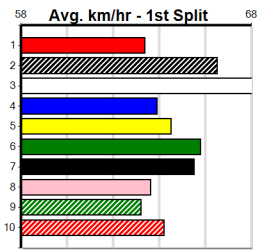

RACERS FUNCTION CENTRE

Distance: 390m, Race Type: Grade 5, Total Prizemoney: $2,925
1st: $1,950, 2nd: $600, 3rd: $300, 4th: $75

Watchdog Tips:

Bet:

Form Box	Wgt	Dist	Track	Date	Time	BON	Margin	1st/2nd (Time)	PIR	Checked	Comment	WR	Split 1	S/P	Grade

1 TAKE A SHINE [5]

BK Bitch Aug-21 Sire: SHIMA SHINE Dam: NO VACANCY Trainer: Nathan Mckay (Toolleen)

Owner(s): S Johnstone
Winning Distances: < 300m (0) 300 - 399m (3) 400 - 499m (3) 500 - 599m (0) 600 - 699m (0) > 700m (0)
Winning Weights: 27.3(1) 27.5(1) 27.6(2) 28.0(2)

2nd (2)	28.0	342	APK	R3	15-Apr-24	19.83	19.44	1.75L MAESTRO LUKE (19.71)					4.58	$3.30	6
1st (5)	28.0	342	APK	R3	22-Apr-24	19.84	19.33	1.5L BELLA MAC (19.94)					4.55	$1.50	6
1st (3)	28.0	400	GAW	R7	01-May-24	22.98	22.79	4.50L BLUE YAP (23.30)	0		SAMP		8.65	$2.50	5
5th (1)	28.6	390	BAL	R10	26-May-24	22.77	21.59	17.00 LAMIA MILA (21.59)	M/45				8.73	$15.10	X45
7th (7)	28.3	400	GEL	R10	01-Jun-24	23.58	22.41	17.00 ASPERITAS (22.41)	S/77		V10		8.61	$49.00	5
7th (8)	26.6	390	WBL	R4	04-Jul-24	22.77	22.08	10.00 SHORE'S PICK (22.08)	S/66				8.83	$43.60	5
5th (5)	26.7	390	BAL	R12	10-Jul-24	22.90	21.82	7.50L NANA'S TRIFLE (22.38)	M/76				8.80	$28.60	5
2nd (8)	27.4	300	HVL	R10	23-Jul-24	16.93	16.72	3.25L BLUE CRISTALLE (16.72)	M/4				4.00	$13.50	T3-5

Last 3 wins NOT included above

1st (8)	27.3	400	GAW	R5	08-Oct-23	22.95	22.41	2.50L UNDER THE SUN (23.14)	1111		1111SAMP		8.63	$2.80	6
1st (1)	27.5	400	GAW	R9	28-Feb-24	22.88	22.23	8.50L CENTENNIAL (23.47)					8.63	$1.50	6
1st (1)	27.6	300	MBS	R10	26-Mar-24	16.84	16.68	7.50L MITZI (17.35)					4.42	$1.22	RW

Box History

Bx	1st	2nd	3rd	4th	5th	6th	7th	8th
1	2	2			2			
2		2						
3	1							
4								
5	1	1		1	1			
6			1		1			
7		1					1	
8	2	2	1		1			2

Prize Best					$8045.00			
Starts					FSTD			
Trk/Dts					25-6-8-2			
APM					0-0-0-0			3119