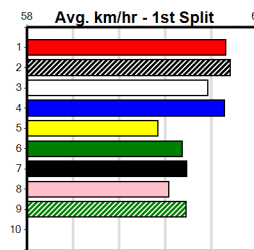

SPORTSBET HT3

Distance: 450m, Race Type: Grade 5 Heat, Total Prizemoney: $2,925
1st: $1,950, 2nd: $600, 3rd: $300, 4th: $75

Watchdog Tips:

Bet:

Form Box Wgt Dist Track Date Time BON Margin 1st/2nd (Time) PIR Checked Comment W/R Split 1 S/P Grade

1

OX THE MAN [5]

BK Dog Aug-20 Sire: MY REDEEMER Dam: SHOUT OUT LOUD

Trainer: Brian Brown (Axedale)

Owner(s): Send It (SYN), T Downie, S O'connor, B Brown
Winning Distances: < 300m (0) 300 - 399m (4) 400 - 499m (8) 500 - 599m (7) 600 - 699m (0) > 700m (0)

Winning Weights: 33.5(1) 33.6(1) 33.7(1) 33.8(1) 33.9(2) 34.0(1) 34.1(1) 34.2(1) 34.3(1) 34.4(2) 34.5(1) 34.6(1) 34.7(1)

Table with columns: Rank, Wgt, Dist, Track, Date, Time, BON, Margin, 1st/2nd (Time), PIR, Checked, Comment, W/R, Split 1, S/P, Grade. Includes entries for 2nd(2) to 2nd(7).

Last 3 wins NOT included above

Table with columns: Rank, Wgt, Dist, Track, Date, Time, BON, Margin, 1st/2nd (Time), PIR, Checked, Comment, W/R, Split 1, S/P, Grade. Includes entries for 1st(3) to 1st(6).

Box History table with columns: Bx, 1st, 2nd, 3rd, 4th, 5th, 6th, 7th, 8th. Includes Prize Best Starts, Trk/Dts, APM.

2

GREEN FLASH [5]

F Bitch Apr-22 Sire: ORSON ALLEN Dam: ORIENTAL JADE

Trainer: Rodney Clark (Echuca Village)

Owner(s): M Lord
Winning Distances: < 300m (0) 300 - 399m (3) 400 - 499m (4) 500 - 599m (0) 600 - 699m (0) > 700m (0)

Winning Weights: 27.6(1) 27.8(1) 27.9(1) 28.2(1) 28.5(1) 28.8(1) 29.1(1)

Table with columns: Rank, Wgt, Dist, Track, Date, Time, BON, Margin, 1st/2nd (Time), PIR, Checked, Comment, W/R, Split 1, S/P, Grade. Includes entries for 2nd(2) to 3rd(7).

Last 3 wins NOT included above

Table with columns: Rank, Wgt, Dist, Track, Date, Time, BON, Margin, 1st/2nd (Time), PIR, Checked, Comment, W/R, Split 1, S/P, Grade. Includes entries for 1st(5) to 1st(8).

Box History table with columns: Bx, 1st, 2nd, 3rd, 4th, 5th, 6th, 7th, 8th. Includes Prize Best Starts, Trk/Dts, APM.

3

BLIMEY TEDDY [5]

BK Dog Nov-21 Sire: WEST ON AUGIE Dam: DYNA ELISE

Trainer: Brian Fothergill (Marionvale)

Owner(s): FOTHERGILL RACING (SYN), B Fothergill, J Fothergill, S Fothergill, J Fothergill
Winning Distances: < 300m (0) 300 - 399m (6) 400 - 499m (0) 500 - 599m (0) 600 - 699m (0) > 700m (0)

Winning Weights: 29.7(1) 30.1(1) 30.3(2) 30.5(1) 30.9(1)

Table with columns: Rank, Wgt, Dist, Track, Date, Time, BON, Margin, 1st/2nd (Time), PIR, Checked, Comment, W/R, Split 1, S/P, Grade. Includes entries for 1st(7) to 1st(1).

Last 3 wins NOT included above

Table with columns: Rank, Wgt, Dist, Track, Date, Time, BON, Margin, 1st/2nd (Time), PIR, Checked, Comment, W/R, Split 1, S/P, Grade. Includes entries for 1st(5) to 1st(6).

Box History table with columns: Bx, 1st, 2nd, 3rd, 4th, 5th, 6th, 7th, 8th. Includes Prize Best Starts, Trk/Dts, APM.

4

WALTER AVENUE [5]

BK Dog Oct-21 Sire: ASTON DEE BEE Dam: ELAINE AVENUE

Trainer: Alice Peat (Axedale)

Owner(s): A Peat
Winning Distances: < 300m (0) 300 - 399m (5) 400 - 499m (1) 500 - 599m (0) 600 - 699m (0) > 700m (0)

Winning Weights: 35.0(2) 35.5(2) 35.6(1) 36.1(1)