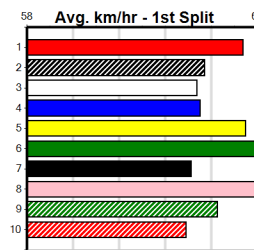

HAPPY BIRTHDAY RAY CILIA

9

1:35PM

(VIC time)

Distance: 390m, Race Type: Grade 5, Total Prizemoney: $2,925
1st: $1,950, 2nd: $600, 3rd: $300, 4th: $75

Watchdog Tips:

Bet:

Form Box Wgt Dist Track Date Time BON Margin 1st/2nd (Time) PIR Checked Comment W/R Split 1 S/P Grade

1

LIGHTNING JEWEL [5]
BK Dog Dec-21 Sire: FERNANDO BALE Dam: ELUSIVE JEWEL
Owner(s): N Beltran
Winning Distances: < 300m (0) 300 - 399m (5) 400 - 499m (5) 500 - 599m (0) 600 - 699m (0) > 700m (0)
Winning Weights: 27.1(1) 27.6(2) 27.7(1) 27.8(3) 27.9(1) 28.1(2)

Box	1st	2nd	3rd	4th	5th	6th	7th	8th
1	2				2			
2	1	1						
3	2	1			1			
4	2	3				1		1
5	1			1	1			
6				2		1		
7	1							
8	1	1		1				

Prize Best Starts Trk/Dts APM: $28750.00 FSTD 28-10-6-2 0-0-0-0 12169

Trainer: Max Cameron (Cranbourne)

2

SHA TIN KING [5]
WBK Dog Jan-22 Sire: ORSON ALLEN Dam: OUR MAGIC TURBO
Owner(s): SPIKEY (SYN), T Wark, S Evans
Winning Distances: < 300m (0) 300 - 399m (3) 400 - 499m (3) 500 - 599m (0) 600 - 699m (0) > 700m (0)
Winning Weights: 26.7(1) 26.9(2) 27.0(1) 27.2(1) 27.3(1)

Box	1st	2nd	3rd	4th	5th	6th	7th	8th
1	1	2						1
2		1	1					
3	1	3	1	1				1
4	1		1	1				1
5				1				
6	1		1		1	1		1
7	1		1		1			1
8	1		1		1			

Prize Best Starts Trk/Dts APM: $12197.50 22.14(7)-21/12/23 28-6-6-5 9-2-2-1 5820

Trainer: Thomas Wark (Rushworth)

3

NANA'S TRIFLE [5]
BK Dog Sep-21 Sire: SUPERIOR PRODUCT Dam: MA'S PLUM JAM
Owner(s): D Burnett
Winning Distances: < 300m (0) 300 - 399m (3) 400 - 499m (2) 500 - 599m (0) 600 - 699m (0) > 700m (0)
Winning Weights: 28.4(1) 30.0(1) 30.1(1) 30.2(1) 30.9(1)

Box	1st	2nd	3rd	4th	5th	6th	7th	8th
1	2		1					
2								1
3	1							
4	1							
5		1	1	1				1
6			1	2				
7	1							
8			1			1		

Prize Best Starts Trk/Dts APM: $9120.00 22.18(7)-4/7/24 16-5-1-4 2-1-0-1 6055

Trainer: Mathew Tabb (Lara)

4

BLACK COMPASS [5]
BK Dog Aug-20 Sire: MY REDEEMER Dam: SHOUT OUT LOUD
Owner(s): BULLET (SYN), L Brown, B Brown
Winning Distances: < 300m (0) 300 - 399m (4) 400 - 499m (9) 500 - 599m (7) 600 - 699m (0) > 700m (0)
Winning Weights: 31.4(1) 32.0(1) 32.2(1) 32.3(1) 32.5(1) 32.6(7) 32.7(2) 32.9(2) 33.0(1) 33.1(1) 33.2(2)

Box	1st	2nd	3rd	4th	5th	6th	7th	8th
1	5	1	1	2	2	3	1	
2	3	4	3	2	1	2		2
3	2	1		1		3		
4	2	4	1	2	1			
5	1	4	1		4	1		
6	1	2	1					
7	3	3	1	3	2	1		
8	3	1	2	2	3			

Prize Best Starts Trk/Dts APM: $79792.50 22.16(7)-6/6/24 89-20-20-10 10-2-1-3 9458

Trainer: Brian Brown (Axedale)

5

BERN'S ABILITY [5]
BK Dog Dec-19 Sire: RAW ABILITY Dam: KRAKEN ROSE
Owner(s): T Wark
Winning Distances: < 300m (0) 300 - 399m (17) 400 - 499m (11) 500 - 599m (0) 600 - 699m (0) > 700m (0)
Winning Weights: 26.8(1) 27.0(1) 27.4(1) 27.7(1) 27.9(1) 28.0(2) 28.2(2) 28.3(2) 28.4(2) 28.5(1) 28.6(2) 28.7(2) 28.9(3)

Box	1st	2nd	3rd	4th	5th	6th	7th	8th
1	5	4	1	1	1		1	1
2	4	4	2	2				
3	2	2	2	2				2
4	3	1	3	2	1	2		
5	2			1	1	1	2	2
6	6	2	1	1	1		2	
7	5	3	4	1		3		1
8	1	6		1		3	1	

Prize Best Starts Trk/Dts APM: $93781.25 21.91(4)-21/12/23 100-28-22-13 12-2-3-3 5537

Trainer: Thomas Wark (Rushworth)