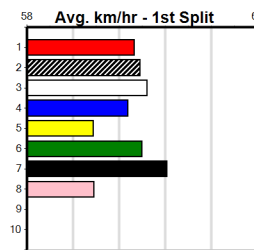

Watchdog Tips:

Bet:

Form Box	Wgt	Dist	Track	Date	Time	BNON	Margin	1st/2nd (Time)	PIR	Checked	Comment	WR	Split 1	S/P	Grade

EDINBURGH BALE (NSW)[7]
FBD Dog Mar-22 Sire: FERNANDO BALE Dam: IDRIA BALE
Owner(s): L Harris Trainer: Luke Harris (Devon Meadows)
Winning Distances: < 300m (0) 300 - 399m (0) 400 - 499m (1) 500 - 599m (0) 600 - 699m (0) > 700m (0)
Winning Weights: 29.9(1)
5th (6) 29.5 400 GEL R2 21-Jun-24 23.34 22.41 7.00L OSPREY WIZARD (22.88) M/66 8.78 $18.30 M
2nd (5) 29.5 400 GEL R2 25-Jun-24 22.98 22.50 4.00L GOT A PULSE (22.70) M/44 8.70 $2.80 M
1st (8) 29.9 450 BAL R2 30-Jun-24 25.92 25.54 8.00L DEAL BREAKER (26.46) M/411 SW 6.85 $1.60 T3-M
2nd (7) 29.8 450 SHP R9 04-Jul-24 25.77 25.50 0.50L VIRAT (25.74) M/122 6.70 $9.80 T3-7
5th (4) 29.6 450 BAL R5 07-Jul-24 25.88 25.42 6.50L ICE ICE BABY (25.42) M/655 6.82 $8.10 T3-RW
3rd (8) 29.6 485 HOR R7 13-Jul-24 28.11 27.90 0.75L SCOTT AQUAPHOBIA (28.07) M/511 6.76 $11.00 7
3rd (3) 30.1 500 BEN R9 17-Jul-24 29.00 28.53 4.00L TUDOR PEAK (28.72) M/443 6.87 $2.90 T3-RW
5th (6) 30.4 485 HOR R5 21-Jul-24 28.39 27.39 7.00L PIXIE TRIXIE (27.90) M/665 6.87 $15.00 X67
Last 3 wins NOT included above

Box History

Bx	1st	2nd	3rd	4th	5th	6th	7th	8th
1	1							1
2								
3			1					
4			1	1	2			1
5		1				1		
6		1		1	2			
7		1	1			1		
8	1		1		2			

Prize Best	$3910.00
Starts	NBT
Trk/Dts	21-1-4-4
APM	1-0-1-0
	3474

MR. EVERLAST (NSW)[7]
BK Dog Nov-21 Sire: FERAL FRANKY Dam: PEARL'S LEGACY
Owner(s): M Jobson Trainer: John Mangion (Numurkah)
Winning Distances: < 300m (0) 300 - 399m (0) 400 - 499m (0) 500 - 599m (1) 600 - 699m (0) > 700m (0)
Winning Weights: 38.8(1)
2nd (4) 38.1 520 DTO R7 14-Mar-24 30.47 29.81 2.50L GLYCERINE (30.29) 532 532 5.62 $8.00 5
4th (5) 38.2 520 DTO R5 21-Mar-24 30.72 29.80 9.00L GOODBYE MATE (30.11) 754 754 5.69 $26.00 5H
5th (4) 37.9 600 DTO R3 28-Mar-24 35.51 34.29 8.00L CANYA DAZZLE (34.96) 555 555 9.89 $9.50 XM5
4th (6) 38.0 520 DTO R5 04-Apr-24 30.64 30.02 4.50L SLIPPERY GUNN (30.32) 454 454 5.61 $18.00 5
5th (7) 38.7 520 DTO R6 02-May-24 30.63 29.75 9.50L SUAVE ETHICS (29.98) 655 655 5.63 $41.00 5H
6th (6) 38.2 520 DTO R7 09-May-24 30.80 30.10 4.25L SUTTON BOLT/CUMBRIA SW335 335 335 $11.00 5
5th (6) 38.0 520 DTO R6 13-Jun-24 30.85 29.92 12.00 CABAO JASPER (30.03) 666 666 5.71 $9.00 5
7th (8) 37.4 515 GAR R5 03-Jul-24 31.02 29.83 17.00 DOOLEY'S CHAMP (29.87) 666 666 5.25 $51.00 5
Last 3 wins NOT included above
1st (1) 38.8 520 DTO R2 15-Feb-24 30.35 29.73 0.75L ANOTHER SIAM (30.39) 322 322 5.54 $1.70 M

Box History

Bx	1st	2nd	3rd	4th	5th	6th	7th	8th
1	1							
2				1		1		
3								
4	1		2	1				
5				1				
6				1	1	1		1
7				1	1			
8							1	

Prize Best	$2460.00
Starts	FSH
Trk/Dts	15-1-1-0
APM	0-0-0-0
	984