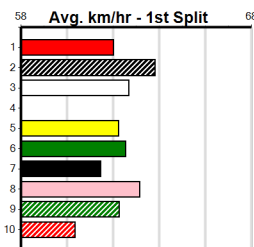

HANRAHAN PLUMBING (300+RANK)

Distance: 425m, Race Type: Grade 7, Total Prizemoney: $1,530
1st: $1,000, 2nd: $320, 3rd: $160, 4th: $50

Watchdog Tips: ☐ ☐ ☐ ☐ ☐ **Bet:** ☐

1

CORNHILL HUSTLER [7]
RBD Bitch Nov-21 Sire: FERAL FRANKY Dam: MERCY MERCY Trainer: Scott Gibson (Harcourt)
Owner(s): S Gibson
Winning Distances: < 300m (0) 300 - 399m (1) 400 - 499m (0) 500 - 599m (0) 600 - 699m (0) > 700m (0)
Winning Weights: 26.9(1)

Form	Box	Wgt	Dist	Track	Date	Time	BON	Margin	1st/2nd (Time)	PIR	Checked	Comment	WR	Split 1	S/P	Grade
3rd (1)	27.6	425	BEN	R3	14-Apr-24	25.50	24.03	2.75L	ALICE FROM VENUS (25.31)	M/223	.	VO	.	6.88	$4.90	T3-7
4th (3)	27.6	500	BEN	R4	20-Apr-24	28.95	28.47	4.25L	AKELA YOUNG (28.67)	M/223	.	.	.	6.74	$23.60	RW
3rd (3)	27.6	450	BAL	R10	06-May-24	26.16	25.55	5.00L	FRANKLY FEVER (25.82)	M/332	.	.	.	6.79	$27.00	T3-RW
5th (4)	27.6	390	BAL	R4	12-May-24	22.97	22.15	6.50L	BLACKPOOL TRIP (22.54)	M/54	.	SW	.	8.81	$10.60	T3-7
3rd (5)	27.0	425	BEN	R9	08-Jun-24	24.86	24.27	3.75L	BUN WILDFIRE (24.61)	M/312	.	.	.	6.73	$5.70	7
7th (6)	27.0	390	BAL	R10	16-Jun-24	23.46	22.46	6.00L	SAM'S GIRL (23.07)	M/67	.	.	.	8.84	$11.20	T3-7
2nd (6)	26.8	450	BAL	R3	07-Jul-24	26.21	25.42	1.00L	HARD ROTOR (26.14)	M/134	.	.	.	6.81	$7.30	T3-7
7th (7)	26.6	545	BAL	R7	14-Jul-24	32.06	31.21	13.00L	MCIVOR ALFY (31.21)	Q/2235	.	.	.	6.90	$54.10	T3-RW

Last 3 wins NOT included above

1st (5)	26.9	390	BAL	R1	21-Oct-23	22.70	22.25	0.50L	PICTOR NATURAL (22.72)	Q/11	.	SW	.	8.56	$6.70	M

Box History

Bx	1st	2nd	3rd	4th	5th	6th	7th	8th
1			1					
2		1						1
3				1	1		1	1
4					1			
5	1		1					1
6		1				1	1	
7					2			2
8		1			1			

Prize Best	$2490.00
Starts	NBT
Trk/Dts	21-1-3-3
APM	4-0-1-2
	998

2

KALINYA [7]
DKBD Bitch May-22 Sire: FERNANDO BALE Dam: JULANA Trainer: Alfred King (Sulky)
Owner(s): M Parent
Winning Distances: < 300m (0) 300 - 399m (0) 400 - 499m (1) 500 - 599m (0) 600 - 699m (0) > 700m (0)
Winning Weights: 26.8(1)

Form	Box	Wgt	Dist	Track	Date	Time	BON	Margin	1st/2nd (Time)	PIR	Checked	Comment	WR	Split 1	S/P	Grade
4th (8)	26.7	390	SHP	R1	15-Apr-24	22.83	21.75	3.75L	BONE SHAKER (22.58)	M/34	.	.	.	8.72	$2.40	M
2nd (1)	26.7	390	SHP	R1	22-Apr-24	22.59	21.96	0.50L	RHINE STAR (22.56)	Q/22	.	.	.	8.64	$2.80	M
5th (6)	26.5	410	HOR	R2	30-Apr-24	24.21	23.20	3.25L	GENESIS BALE/MOONLIGHT	M/34	.	.	.	10.47	$8.30	M
7th (2)	26.6	450	BAL	R2	06-May-24	27.02	25.55	18.00L	PALDRON BALE (25.77)	Q/468	.	.	.	6.89	$5.40	T3-M
1st (1)	26.8	425	BEN	R2	11-May-24	24.69	24.05	0.50L	HELLO COOPER (24.73)	M/441	.	SW	.	6.77	$2.50	M
6th (1)	26.5	450	SHP	R5	16-May-24	26.05	25.42	5.00L	CANYA DREAM (25.72)	M/454	.	.	.	6.79	$6.20	X67
6th (6)	27.2	390	SHP	R10	06-Jun-24	22.86	22.12	5.00L	HEART OF DARTS (22.52)	M/45	.	.	.	8.60	$7.30	T3-7
5th (3)	27.1	425	BEN	R3	12-Jun-24	24.99	23.95	4.25L	PARWAN'S STAR (24.71)	M/855	.	.	.	6.82	$6.00	7

Last 3 wins NOT included above

Prize Best	$1595.00
Starts	24.69(1)-11/5/24
Trk/Dts	8-1-1-0
APM	2-1-0-0
	957