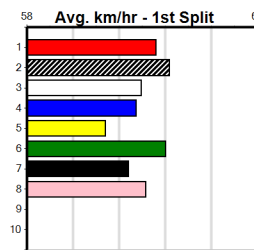

Last 3 wins NOT included above

Prize Best	\$1235.00
Starts	NBT
Trk/Dts	5-1-0-1
APM	1-0-0-1
	1220

Bendigo
10
 8:12PM
 (VIC time)

MADE SOLUTIONS ELECTRICAL & DATA (300+)

Distance: 425m, Race Type: Grade 6, Total Prizemoney: \$1,530
 1st: \$1,000, 2nd: \$320, 3rd: \$160, 4th: \$50