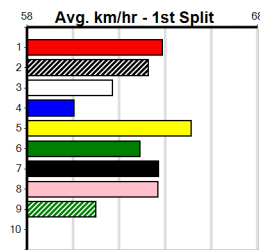

JARROD LARKIN CONCRETING (300+RANK)

Distance: 425m, Race Type: Grade 5, Total Prizemoney: $1,530
1st: $1,000, 2nd: $320, 3rd: $160, 4th: $50

Watchdog Tips:

Bet:

Form Box	Wgt	Dist	Track	Date	Time	BON	Margin	1st/2nd (Time)	PIR	Checked	Comment	WR	Split 1	S/P	Grade

MAJESTIC JAY [5]

BK Dog Feb-20 **Sire: XTREME KNOCKA** **Dam: FREEDOM FIRE** **Trainer: Malcolm Carr (Devon Meadows)**

Owner(s): J Carr
Winning Distances: < 300m (0) 300 - 399m (2) 400 - 499m (4) 500 - 599m (9) 600 - 699m (0) > 700m (0)
Winning Weights: 31.8(1) 32.0(1) 32.1(1) 32.4(1) 32.6(1) 32.8(1) 33.0(5) 33.3(2) 33.5(1) 33.7(1)

1st (1)	33.7	350	HVL	R8	29-May-24	19.61	19.45	0.50L INVICTUS GEORGE (19.64)	M/5	.	SW	.	6.74	$3.90	5
7th (7)	33.7	350	HVL	R8	07-Jun-24	20.17	19.55	6.50L FULL GLAMOUR (19.74)	M/4	.	.	.	6.87	$5.60	T3-5
3rd (1)	33.3	460	WGL	R11	15-Jun-24	26.34	26.08	2.25L FERNLEIGH (26.20)	M/222	.	.	.	6.65	$6.10	5
5th (2)	33.3	510	SLE	R12	19-Jun-24	29.41	28.97	6.50L JOE GEM (28.97)	Q/444	.	.	.	9.58	$30.10	5NP
5th (6)	33.3	350	HVL	R8	01-Jul-24	20.02	19.65	5.50L SUPERFLY GIRL (19.67)	M/8	.	.	.	6.85	$48.90	T3-5
5th (8)	33.2	460	WGL	R8	04-Jul-24	26.79	26.13	9.50L NINETYMILE QUEEN (26.13)	M/876	.	.	.	6.94	$35.50	X45
3rd (1)	33.1	450	TRA	R6	10-Jul-24	25.97	25.57	6.00L CREW (25.57)	M/6543	.	.	.	6.88	$3.20	5
7th (8)	33.2	500	TRA	R8	15-Jul-24	29.69	29.15	8.00L CREW (29.15)	M/557	.	.	.	9.81	$21.60	T3-5

Last 3 wins NOT included above

1st (1)	32.4	525	MEP	R9	19-Apr-23	30.27	30.27	1.00L FLYING FREE (30.33)	M/2111	.	.	.	5.21	$7.10	X45
1st (1)	33.0	510	SLE	R7	22-Oct-23	29.29	29.04	1.5L DR. DOT (29.38)	Q/221	.	.	.	9.31	$3.20	5
1st (7)	33.5	350	HVL	R7	17-May-24	19.90	19.45	0.10L COSMIC HOLIDAY (19.90)	M/3	.	.	.	6.78	$6.50	T3-5

Box History

Bx	1st	2nd	3rd	4th	5th	6th	7th	8th
1	6	2	4	1	1	1	1	1
2	2	2	5	2	2			1
3	2	3		6	1	1	3	1
4		4	1	4	4	1	1	
5		1	1		3	2	5	
6	1	1	5	2	3			1
7	2	2	4	2	1	4	2	1
8	2	4	3	4	2	1	4	1

Prize Best Starts Trk/Dts APM

Prize					$69760.00			
Best Starts					NBT			
Trk/Dts					131-15-19-23			
APM					1-0-0-0			4422