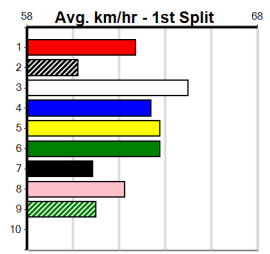

SPORTSBET MAKE IT A MULTI (300+RANK)

Distance: 425m, Race Type: Grade 5, Total Prizemoney: $1,530
1st: $1,000, 2nd: $320, 3rd: $160, 4th: $50

Watchdog Tips: ☐ ☐ ☐ ☐ ☐ Bet:

1

BIG PISTOL [5]
BK Dog Apr-21 Sire: BANJO BOY Dam: PISTOL
Owner(s): A Carr Trainer: Anne Carr (Devon Meadows)
Winning Distances: < 300m (0) 300 - 399m (6) 400 - 499m (2) 500 - 599m (0) 600 - 699m (0) > 700m (0)
Winning Weights: 31.8(1) 32.1(1) 32.4(2) 32.5(1) 33.0(1) 33.4(1) 33.7(1)

Rank	Age	Sex	Color	Track	Date	Time	BOB	Margin	1st/2nd (Time)	PIR	Checked	Comment	WR	Split 1	S/P	Grade
7th	(6)	33.3	350	TRA	R12	08-Apr-24	20.72	20.08	9.50L KEPLER BALE (20.08)	M/67	.	.	.	7.02	$7.80	T3-5
4th	(5)	33.3	400	WGL	R9	16-May-24	23.36	22.71	9.00L ASTON BEAUFORT (22.74)	M/64	.	.	.	8.65	$8.80	T3-5
2nd	(8)	33.2	435	SLE	R7	27-May-24	24.78	24.27	1.75L BLUE CHASER (24.67)	M/322	.	.	.	5.38	$5.10	5
8th	(3)	33.3	300	HVL	R11	02-Jun-24	17.35	16.66	7.00L WILL VANSON (16.89)	M/8	.	.	.	4.15	$23.00	5
4th	(8)	33.4	400	WGL	R11	06-Jun-24	23.12	22.39	4.25L FAIRTRADE MARJEN (22.82)	S/75	.	.	.	8.65	$10.30	5H
5th	(5)	33.3	395	TRA	R11	17-Jun-24	22.66	21.97	4.75L GOTHAM MARQUESS (22.34)	M/644	.	SW	.	3.87	$8.60	SH
5th	(6)	33.0	400	WGL	R12	04-Jul-24	23.55	23.04	5.50L AUBAMEYANG (23.20)	M/65	.	.	.	8.97	$4.10	5
7th	(3)	33.1	400	WGL	R4	11-Jul-24	23.52	23.08	6.50L GLYOS MOVE (23.08)	M/44	.	.	.	8.75	$12.00	T3-5

Last 3 wins NOT included above

1st	(4)	33.0	425	BEN	R10	03-Jan-24	24.19	24.10	0.50L IMMERSIVE (24.21)	M/111	.	.	.	6.62	$8.10	5
1st	(6)	33.7	395	TRA	R5	29-Jan-24	22.28	22.06	4.75L YOU'RE IN LUCK (22.60)	Q/111	.	.	.	3.78	$2.20	T3-5
1st	(5)	33.4	395	TRA	R7	25-Mar-24	22.47	22.47	3.25L ARLUNYA (22.68)	Q/111	.	.	.	3.79	$5.10	5

Box History

Bx	1st	2nd	3rd	4th	5th	6th	7th	8th
1	2				1	1		2
2	1	1			2			1
3			2	1	1			1
4	3					2		
5	1		1	2	1	3	2	
6	1	1		1	2	1	2	
7		2	2					1
8		1	1	1				

Prize Best Starts	$11660.00
Trk/Dts	24.19(4)-3/1/24
APM	53-8-5-5 1-1-0-0 2501