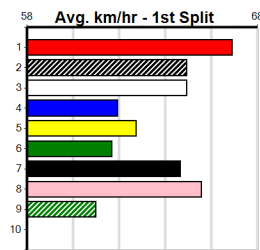

Bendigo

6

6:46PM

(VIC time)

SHIMA SHINE AT STUD (300+RANK)

Distance: 425m, Race Type: Mixed 4/5, Total Prizemoney: \$1,530
1st: \$1,000, 2nd: \$320, 3rd: \$160, 4th: \$50

Watchdog Tips:

Bet: