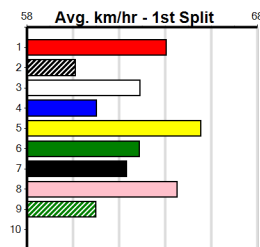

MANNINGS GREYHOUND COMPLEX

Distance: 425m, Race Type: Grade 5, Total Prizemoney: $1,530
1st: $1,000, 2nd: $320, 3rd: $160, 4th: $50

Watchdog Tips:

Bet:

Form Box Wgt Dist Track Date Time BON Margin 1st/2nd (Time) PIR Checked Comment W/R Split 1 S/P Grade

TWILIGHT KING [5]
BK Dog Feb-21 Sire: AZKABAN Dam: STYLISH BREE
Owner(s): SUNDOWN (SYN), T Van taarling, F Vantaarling, S Van taarling, L Van taarling, S Vantaarling
Trainer: Theo Van taarling (Tallygaroopna)

Box History
Bx 1st 2nd 3rd 4th 5th 6th 7th 8th
1 1 2 2 1 2 1 1
2 3 1 1 1 1 1 1
3 3 2 1 1 1 1 1
4 1 1 1 1 1 1 1
5 1 2 1 1 2 1 1
6 2 1 1 1 2 1 1
7 1 1 2 1 2 1 1
8 3 2 1 1 1 1 1
Prize Best $12365.00
Starts 24.31(8)-3/7/24
Trk/Dts 59-6-5-11
APM 4-1-0-1 3455

LALA NOEL [5]
BK Dog Sep-20 Sire: LAUGHIL DUKE Dam: LALA SHIM
Owner(s): D Knight
Trainer: Donna Knight (Talbot)

Box History
Bx 1st 2nd 3rd 4th 5th 6th 7th 8th
1 1 1 2 2 2 3 1
2 2 1 2 3 1 2 1
3 1 2 2 2 2 1
4 3 2 1 2 1 2
5 1 3 3 1 1
6 2 1 1 2 2 2
7 1 2 1 1 2 1
8 3 2 3 2 1 1
Prize Best $17050.00
Starts 24.41(2)-6/9/22
Trk/Dts 89-8-11-18
APM 20-2-3-3 2204

IBROX COOPER (NSW)[5]
WF Dog Dec-20 Sire: FERNANDO BALE Dam: MISS IBROX
Owner(s): A Hudson
Trainer: Cameron Hudson (Creswick)

Box History
Bx 1st 2nd 3rd 4th 5th 6th 7th 8th
1 1 2 2 1 2 1
2 1 2 1 1 1 1
3 2 2 2 2 2 4
4 1 1 1 1 1 2 1
5 1 1 1 1 2
6 2 1 2 1 2 2
7 1 2 2 2 3 1
8 2 3 2 1 1
Prize Best $24541.25
Starts NBT
Trk/Dts 68-8-11-7
APM 1-0-0-0 5320

ASTON PLUS [5]
BK Dog Mar-21 Sire: ASTON KIMETTO Dam: ASTON NOVA
Owner(s): T Whitford
Trainer: Scott Millard (Kyneton)

Box History
Bx 1st 2nd 3rd 4th 5th 6th 7th 8th
1 1 1 1 5 1
2 1 1 2 2 2 1 1
3 2 1 1 3 2 2
4 1 1 1 3 2
5 1 1 2 1
6 1 2 3 2 1
7 1 1 5
8 1 1
Prize Best $12310.00
Starts NBT
Trk/Dts 59-7-5-4
APM 1-0-0-1 2534

PENNY BLUE DEMON [5]
BE Dog Feb-22 Sire: FERNANDO BALE Dam: MY DEWANA PENNY
Owner(s): C Armstrong
Trainer: Chris Armstrong (Hoppers Crossi)

Box History
Bx 1st 2nd 3rd 4th 5th 6th 7th 8th
1 1 1 1 2 1 1 1
2 1 1 1 1 2 1 1 2
3 1 1 1 1 1 1 3
4 1 2 1 1 1
5 1 1 1 3 1
6 1 1 2 3 1 1
7 2 2 1 1 1
8 2 1 1 1 1
Prize Best $10890.00
Starts 24.32(5)-22/5/24
Trk/Dts 44-7-5-6
APM 4-1-0-1 5310

1

2

3

4

5