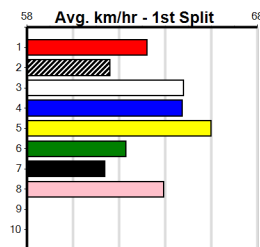

GRAY'S BENDIGO (300+RANK)

Distance: 500m, Race Type: Grade 5, Total Prizemoney: $1,740
1st: $1,150, 2nd: $360, 3rd: $180, 4th: $50

Watchdog Tips: [ ] [ ] [ ] [ ] Bet: [ ]

1 MARIONVALE MISS [5] Biks
WBK Bitch Dec-20 Sire: MY REDEEMER Dam: MONEYPENNY
Owner(s): FOTHERGILL RACING (SYN), B Fothergill, J Fothergill, S Fothergill, J Fothergill
Trainer: Sarah Fothergill (Marionvale)
Winning Distances: < 300m (0) 300 - 399m (1) 400 - 499m (2) 500 - 599m (2) 600 - 699m (0) > 700m (0)
Winning Weights: 25.8(1) 26.0(1) 26.4(1) 26.6(1) 27.9(1)
ST (-) 26.6 450 SHP 04-Apr-24 25.54 0.01L Trial Cleared S/31 1of4 6.41 ST
4th (4) 26.8 450 SHP R8 18-Apr-24 26.00 25.39 9.00L FINDERS KEEPERS (25.39) M/666 6.77 $22.00 T3-5
6th (6) 26.4 425 BEN R10 08-May-24 24.46 23.97 3.00L SQUIGGLY KING (24.26) M/666 6.77 $11.00 T3-5
5th (6) 26.1 425 BEN R10 15-May-24 24.51 24.04 7.00L HALEIGH VELLA (24.04) M/865 6.86 $7.50 T3-5
1st (8) 26.4 450 SHP R8 23-May-24 25.73 25.47 0.25L REDSHIFT ROMEO (25.74) M/542 SW 6.91 $2.20 T3-5
3rd (6) 26.4 425 BEN R11 07-Jun-24 24.58 23.85 6.50L ROLLING STORM (24.14) M/643 6.78 $14.80 5H
7th (1) 26.3 450 SHP R8 13-Jun-24 26.24 25.54 11.00 TREND SETTER (25.54) M/357 6.86 $6.10 T3-5
2nd (8) 26.4 500 BEN R8 26-Jun-24 28.44 28.23 3.25L SIR BINGO (28.23) Q/222 6.68 $9.90 T3-5
Last 3 wins NOT included above
1st (1) 26.6 385 SHP R4 19-Nov-22 22.14 22.00 2.00L HELLO DAVE (22.26) Q/11 SW 8.38 $11.60 7
1st (7) 25.8 525 WAG R4 16-Dec-22 30.89 30.89 1.5L TIGGERLONG MATE (30.99) $3.60 XM5
1st (8) 26.0 570 TEM R3 11-Oct-23 32.94 32.94 2.00L HANNAH HAWKE (33.09) $4.80 XM5

2 HANNY DARRISON [5]
BK Dog Mar-21 Sire: COSMIC RUMBLE Dam: MEPUNGA REMI
Owner(s): Hashtagredbackracing (SYN), D Harwood, D Smythe, B Morrison
Trainer: Michael Bewley (Pentland Hills)
Winning Distances: < 300m (0) 300 - 399m (0) 400 - 499m (5) 500 - 599m (5) 600 - 699m (0) > 700m (0)
Winning Weights: 30.9(1) 33.0(1) 33.1(2) 33.2(1) 33.4(2) 33.7(2) 34.0(1)
5th (2) 32.9 525 MEP R11 05-Jun-24 30.83 30.00 6.50L BIG YETI (30.41) M/5555 5.33 $7.90 T3-5
1st (8) 33.4 545 BAL R8 09-Jun-24 31.29 31.29 1.5L ARMAGH (31.38) M/4211 6.83 $2.50 T3-5
6th (4) 32.8 515 SAN R12 13-Jun-24 30.65 29.38 12.00 NEED YOU NOW (29.86) M/8777 5.32 $23.40 5
8th (8) 33.1 515 SAN R10 20-Jun-24 30.23 29.15 10.00 SO CERTAIN (29.55) M/5678 5.25 $58.40 5
6th (6) 33.1 450 BAL R7 26-Jun-24 25.93 25.03 7.00L BRONELLY STRIKER (25.47) M/887 6.97 $72.30 5
6th (4) 33.1 450 SHP R8 01-Jul-24 25.72 25.39 4.75L FIGURE IT OUT (25.39) S/766 6.85 $52.60 X45
6th (7) 33.5 515 SAP R11 08-Jul-24 30.45 29.50 11.00 BAY TUDOR (29.70) M/6676 5.27 $18.10 5NP
4th (6) 33.7 545 BAL R8 14-Jul-24 31.66 31.21 4.75L AKELA YOUNG (31.34) M/4433 6.91 $3.40 T3-5
Last 3 wins NOT included above
1st (1) 33.4 525 MEP R11 13-Dec-23 30.54 29.71 0.50L ZIPPING OLAF (30.57) M/5643 5.31 $4.30 5
1st (8) 33.2 450 SHP R6 05-Feb-24 25.48 25.48 3.5L CRUDE (25.72) M/511 6.80 $8.80 5
1st (2) 33.1 545 BAL R8 08-Apr-24 31.18 31.18 3.75L SACRIFICIAL (31.43) M/4211 6.93 $2.70 T3-5