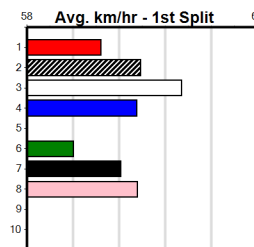

AG TYRES & WHEELS (300+RANK)

Distance: 500m, Race Type: Grade 7, Total Prizemoney: $1,740
1st: $1,150, 2nd: $360, 3rd: $180, 4th: $50

Watchdog Tips:

Bet:

Form	Box	Wgt	Dist	Track	Date	Time	BON	Margin	1st/2nd (Time)	PIR	Checked	Comment	WR	Split 1	S/P	Grade

MORE VOLTAGE [7]

BK Dog Mar-22 Sire: MY REDEEMER Dam: HEADSPACE

Owner(s): I Hopper Trainer: Ian Hopper (Werribee)

Winning Distances: < 300m (0) 300 - 399m (0) 400 - 499m (1) 500 - 599m (0) 600 - 699m (0) > 700m (0)

Winning Weights: 31.8(1)

Rank	Pos	Wgt	Dist	Track	Date	Time	BON	Margin	1st/2nd (Time)	PIR	Checked	Comment	WR	Split 1	S/P	Grade
1st	(6)	31.8	400	GEL	R1	30-Apr-24	23.27	22.73	5.50L DONATELLO ZEAL (23.65)	M/21	.	.	.	8.72	$1.70	M
4th	(1)	32.0	400	GEL	R10	07-May-24	22.98	22.58	3.5L RUXTON SPICE (22.74)	M/65	.	.	.	8.85	$3.70	X67
7th	(5)	31.7	395	TRA	R2	07-Jun-24	22.99	22.20	7.00L IF HE COULD (22.50)	M/777	.	.	.	4.06	$25.60	7
8th	(1)	31.6	460	GEL	R9	14-Jun-24	26.91	25.53	14.00 ZIPPING CARDI (25.94)	M/458	.	.	.	6.87	$34.90	X67
7th	(4)	31.8	400	GEL	R4	18-Jun-24	23.82	22.63	17.00 INTREPID BALE (22.63)	M/88	.	.	.	9.00	$11.20	7
6th	(5)	31.4	425	BEN	R3	28-Jun-24	24.49	23.73	11.00 ON THE BEER (23.73)	M/666	.	.	.	6.80	$62.00	X67
5th	(2)	31.3	460	GEL	R3	09-Jul-24	26.71	26.13	8.50L ZIPPING GRANDE (26.14)	M/665	.	.	.	7.00	$19.60	7
2nd	(4)	31.5	545	BAL	R7	14-Jul-24	31.57	31.21	5.50L MCIVOR ALFY (31.21)	M/6442	.	.	.	7.06	$14.90	T3-RW

Last 3 wins NOT included above

Box History

Bx	1st	2nd	3rd	4th	5th	6th	7th	8th
1			1	1				
2					1			
3			1					
4	1						1	
5						1		1
6	1							
7								
8								

Prize Best $1930.00
Starts FSTD
Trk/Dts 10-1-1-2
APM 0-0-0-0 1302

ASTON ACACIA [7]

BK Bitch Jan-22 Sire: HARD STYLE RICO Dam: ASTON ECLIPSE

Owner(s): R Borda Trainer: Glenn Campbell (Anakie)

Winning Distances: < 300m (0) 300 - 399m (0) 400 - 499m (1) 500 - 599m (0) 600 - 699m (0) > 700m (0)

Winning Weights: 28.9(1)

Rank	Pos	Wgt	Dist	Track	Date	Time	BON	Margin	1st/2nd (Time)	PIR	Checked	Comment	WR	Split 1	S/P	Grade
7th	(3)	28.7	400	GEL	R2	21-Jun-24	23.83	22.41	14.00 OSPREY WIZARD (22.88)	M/57	.	.	.	8.77	$22.40	M
1st	(3)	28.9	450	SHP	R2	01-Jul-24	26.08	25.39	1.00L ASTON BLEND (26.15)	M/422	.	.	.	6.93	$13.10	M
F	(3)	28.9	450	BAL	R5	07-Jul-24	0.00	25.42	. ICE ICE BABY (25.42)	M/777	.	VO	.	8.22	$20.50	T3-RW
4th	(1)	29.0	450	BAL	R5	14-Jul-24	25.98	25.38	4.75L SPAGHETTI ARMS (25.66)	M/333	.	.	.	6.75	$8.80	T3-RW

Last 3 wins NOT included above

Box History

Bx	1st	2nd	3rd	4th	5th	6th	7th	8th
1				1				
2								
3	1						1	
4								
5								
6								
7								
8								

Prize Best $3000.00
Starts FSH
Trk/Dts 4-1-0-0
APM 0-0-0-0 2000