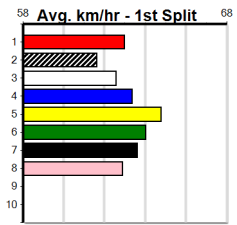

THE NATIONALS' HEATS HERE AUGUST 1

Distance: 515m, Race Type: Grade 5, Total Prizemoney: \$3,340
1st: \$2,230, 2nd: \$690, 3rd: \$345, 4th: \$75

6

8:31PM

(VIC time)

Watchdog Tips:

0 0 0 0

Bet: