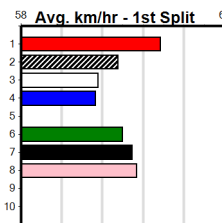

Distance: 515m, Race Type: Mixed 6/7 Heat, Total Prizemoney: $3,340
1st: $2,230, 2nd: $690, 3rd: $345, 4th: $75

9

9:32PM

(VIC time)

Watchdog Tips:

0 0 0 0

Bet:

Form	Box	Weight	Dist	Track	Date	Time	BON	Margin	1st/2nd (Time)	PIR	Checked	Comment	W/R	Split 1	S/P	Grade

1 ASTON HAMILTON [7]
BD D Jul-22 FERNANDO BALE **ASTON MIRAGE**
Trainer: Darren Archer (Nilma North)
1st (8) 29.1 460 WGL R3 21-May-24 26.00 25.83 6.50LPAW DIMETRA (26.44) Q/111 . . . . 6.60 $1.80 M
Owner(s): R Borda

Winning Boxes

1	2	3	4	5	6	7	8
							1
Prize Best	$1,680.00						
Starts	FSH						
Trk/Dst	1-1-0-0						
APM	$1344						

2 AKINA ARIA [6]
BK B Jan-21 BERNARDO **AKINA MOSS**
Trainer: Jennifer Rowley (Denison)
ST (-) 29.4 435 SLE 19-Jun-24 24.83 0.01L Trial Cleared M . . 1of1 . . $ ST
2nd (5) 29.4 400 WGL R9 25-Jun-24 23.02 22.51 1.75LDAINTREE SPIRIT (22.91) Q/23 . . . . 8.40 $108.60 X67
2nd (8) 29.1 400 WGL R4 02-Jul-24 23.50 22.51 0.25LRIO BORIS (23.48) S/66 . . SW . . 8.78 $26.10 X67H
4th (7) 29.6 400 WGL R4 09-Jul-24 23.28 22.52 1.5LPERCIVAL (23.18) M/65 . . SW . . 8.73 $38.60 X67F
Owner(s): TAMBO (SYN), S McKay, J Rowley, D McKay

Winning Boxes

1	2	3	4	5	6	7	8
		1					
Prize Best	$7,305.00						
Starts	FSH						
Trk/Dst	35-2-5-4						
APM	$1446						

3 OAKLYN BALE (NSW)[6]
BK B May-22 CHRISTO BALE **HAE ALLEN**
Trainer: Samantha Grenfell (Anakie)
6th (7) 29.0 410 HOR R3 18-Jun-24 23.84 23.08 7.00LMOONLIGHT GRAND (23.37) S/67 . . . . 10.76 $21.10 6G
5th (7) 29.1 460 GEL R5 25-Jun-24 26.41 25.98 4.25LURANO BALE (26.12) M/456 . . . . 6.86 $8.50 X67
6th (8) 29.3 460 GEL R5 05-Jul-24 26.81 25.54 6.00LASTON GARRATT (26.40) M/856 . . . . 6.84 $17.10 X67
3rd (4) 29.4 460 GEL R9 16-Jul-24 26.21 25.75 7.00LMILL ALI (25.75) Q/444 . . . . 6.97 $22.10 X67
Owner(s): B Wheeler

Winning Boxes

1	2	3	4	5	6	7	8
			1				
Prize Best	$4,395.00						
Starts	NBT						
Trk/Dst	20-2-3-2						
APM	4-0-1-0 $2976						

4 NOAH'S BEST [7]
RF D May-22 ORSON ALLEN **MILLY MAC**
Trainer: Brett Mcintyre (Exford)
3rd (7) 36.2 515 SAP R1 05-May-24 30.27 29.71 1.75LSTAR BRIE (30.16) S/3333 . . . . 5.37 $9.50 M
2nd (8) 36.2 460 GEL R2 28-Jun-24 26.40 25.58 7.00LBOMB LUCA (25.94) M/433 . . . . 6.84 $2.10 MH
1st (6) 36.1 460 GEL R4 05-Jul-24 26.26 25.54 1.5LBOMB LUCA (26.35) M/444 . . . . 6.81 $16.00 MF
2nd (1) 35.6 595 SAP R2 15-Jul-24 35.13 34.71 1.25LGRACE BURGESS (35.06) M/4211 . . . . 9.52 $3.40 RW
Owner(s): B Mcintyre

Winning Boxes

1	2	3	4	5	6	7	8
						1	
Prize Best	$5,065.00						
Starts	NBT						
Trk/Dst	9-1-2-2						
APM	1-0-0-1 $3753						

5 *** VACANT BOX ***
Trainer:
Owner(s):

6 MYALL MEG [6]
F B Jan-22 BEAST UNLEASHED **SPOT ON CINTA**
Trainer: Paul Galea (Rosedale)
6th (3) 26.3 460 WGL R4 13-Feb-24 26.87 25.79 8.00LOCEAN GIRL (26.31) M/466 . . V14 . . 6.72 $1.10 X67
7th (1) 26.5 395 TRA R5 12-Jun-24 23.12 22.45 10.00LRAPID HEART (22.45) M/488 . . . . 3.83 $2.20 X67
2nd (7) 26.0 435 SLE R3 30-Jun-24 24.78 24.46 1.25LABUNDANT LUMENS (24.69) M/433 . . SW . . 5.34 $5.40 X67
2nd (8) 26.1 435 SLE R9 07-Jul-24 25.02 24.39 3.25LBEST OF COLOUR (24.81) S/644 . . . . 5.50 $2.50 X67
Owner(s): Yacaaba (SYN), J Risk, R Gilmore, S Risk

Winning Boxes

1	2	3	4	5	6	7	8
			1				
Prize Best	$6,625.00						
Starts	FSH						
Trk/Dst	11-2-5-0						
APM	0-0-0-0 $2810