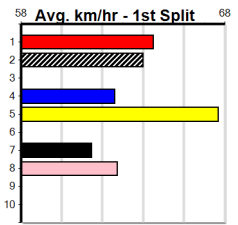

11

10:10PM
(VIC time)

Watchdog Tips:

0 0 0 0

Bet:

Form Box Weight Dist Track Date Time BON Margin 1st/2nd (Time) PIR Checked Comment W/R Split 1 S/P Grade

													Winning Boxes							
													1	2	3	4	5	6	7	8
1	VAN WYCK [6]												1	2	3	4	5	6	7	8
BK	D	Oct-22	TOMMY SHELBY										LUMINOSA							
Trainer: Jeffrey Britton (Anakie)													Prize Best Starts Trk/Dst APM							
3rd	(3)	32.7	450	SHP	R2	15-Jun-24	25.32	24.94	3.5LZEUS THUNDERBOLT (25.08)			M/555	.	.	.	6.74	$6.30	GL		
8th	(3)	32.7	525	MEA	R1	22-Jun-24	30.93	29.65	13.00LCABAO OPAL (30.05)			M/5688	.	.	.	5.25	$3.70	X67		
5th	(8)	32.6	525	MEA	R3	06-Jul-24	30.98	30.06	9.50FLY ALI (30.34)			M/6876	.	.	.	5.20	$7.70	X67		
1st	(1)	32.5	460	GEL	R5	12-Jul-24	25.69	25.68	6.00L MERL'S LAD (26.08)			M/111	.	SW	.	6.64	$1.40	X67		
Owner(s): G Farrugia													$7,180.00 FSH 6-2-0-2 0-0-0-0 $5334							

													Winning Boxes							
													1	2	3	4	5	6	7	8
2	LAPIS LAZULI [6]												1	2	3	4	5	6	7	8
BE	B	Mar-22	FERNANDO BLUEY										JACQUI SHOSHONE							
Trainer: Shona Crawford (Pearcedale)													Prize Best Starts Trk/Dst APM							
1st	(2)	28.0	515	SAP	R1	10-Jun-24	29.98	29.57	3.5LBLUE SHOSHONE (30.21)			Q/1111	.	.	.	5.16	$1.80	M		
7th	(1)	27.7	515	SAP	R9	01-Jul-24	30.61	29.44	13.00LPAW XANDER (29.75)			M/3447	.	.	.	5.22	$5.80	X67		
6th	(5)	27.5	515	SAP	R4	08-Jul-24	30.36	29.50	6.00LRASHID (29.97)			M/3445	.	.	.	5.22	$4.60	X67		
1st	(3)	27.7	515	SAP	R3	15-Jul-24	30.52	29.45	0.10LVISTA ARGON (30.52)			M/2211	.	.	.	5.47	$3.90	7		
Owner(s): S Crawford													$4,130.00 FSH 29.98 4-2-0-0 4-2-0-0 $3750							

													Winning Boxes							
													1	2	3	4	5	6	7	8
3	*** VACANT BOX ***												1	2	3	4	5	6	7	8
Trainer:													Prize Best Starts Trk/Dst APM							
Owner(s):																				

													Winning Boxes							
													1	2	3	4	5	6	7	8
4	SNOWFEST [6]												1	2	3	4	5	6	7	8
WBD	B	May-22	FERNANDO BALE										EYE WILL REIGN							
Trainer: Debra Cumes (Drouin West)													Prize Best Starts Trk/Dst APM							
1st	(1)	28.2	395	TRA	R2	17-May-24	22.70	21.87	2.25LPAW HUNTER (22.85)			Q/111	.	SW	.	3.77	$1.90	M		
7th	(2)	27.7	400	WGL	R9	28-May-24	23.62	22.34	8.00LASTON IMAGE (23.08)			M/66	.	.	.	8.79	$8.10	X67		
1st	(8)	27.2	435	SLE	R4	17-Jul-24	24.91	24.54	1.25LVIENNA GOLD (24.99)			M/111	.	.	.	5.29	$15.70	7		
Owner(s): T Dales													$3,630.00 FSH 3-2-0-0 0-0-0-0 $2958							

													Winning Boxes							
													1	2	3	4	5	6	7	8
5	BUNDY PARADISE [6]												1	2	3	4	5	6	7	8
BK	D	Feb-22	SHIMA SHINE										MEPUNGA MOLLY							
Trainer: Susan Richards (Devon Meadows)													Prize Best Starts Trk/Dst APM							
2nd	(8)	31.3	350	HVL	R1	23-Jun-24	19.63	19.02	2.00LSACRED SWORD (19.50)			Q/2	.	.	.	6.61	$2.80	MF		
ST	(-)	30.9	400	WGL		27-Jun-24	23.01		0.01L Trial Not Cleared			Q/11	.	1of4	.	8.32	$.	ST		
1st	(7)	31.1	350	HVL	R2	07-Jul-24	19.69	19.16	1.5LASTON SPRITZ (19.78)			M/1	.	.	.	6.60	$7.30	X67		
ST	(-)	30.9	515	SAP		15-Jul-24	30.24		7.00L Trial Cleared			M/2233	.	3of5	.	.	$.	ST		
Owner(s): B Stephens													$5,200.00 FSH 7-2-3-0 0-0-0-0 $4152							

													Winning Boxes							
													1	2	3	4	5	6	7	8
6	*** VACANT BOX ***												1	2	3	4	5	6	7	8
Trainer:													Prize Best Starts Trk/Dst APM							
Owner(s):