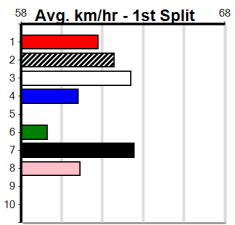

Watchdog Tips:

0 0 0 0

Bet: