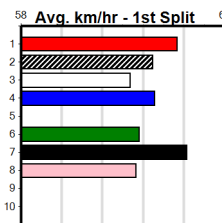

Sandown (SAP)

12
10:32PM

(VIC time)

HARD STYLE RICO AT STUD

Distance: 515m, Race Type: Grade 5, Total Prizemoney: \$3,340
1st: \$2,230, 2nd: \$690, 3rd: \$345, 4th: \$75

Watchdog Tips: 0 0 0 0 Bet: .

Form Box Weight Dist Track Date Time BON Margin 1st/2nd (Time) PIR Checked Comment W/R Split 1 S/P Grade