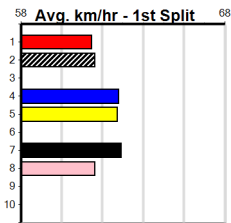

Distance	Grade	Avg. Time
515m	Mixed 4/5	29.58
515m	Grade 5	29.84
515m	Mixed 6/7 Heat	29.87
515m	Maiden	30.02
595m	Mixed 4/5	34.37
595m	Restricted Win	34.72

Track Record:

Distance	Time	Greyhound	Date Set
515m	28.790	ASTON RUPEE	09-Sep-21
595m	33.562	COLLINDA PATTY	15-Aug-21
715m	41.157	HERE'S TEARS	30-Jan-20

Download Now

Mobile Form Guide

Sandown

SANDOWN BIG WHEEL (0-2 WIN) (300+ R

Distance: 595m, Race Type: Restricted Win, Total Prizemoney: \$3,940
1st: \$2,640, 2nd: \$815, 3rd: \$410, 4th: \$75

2

7:09PM

(VIC time)