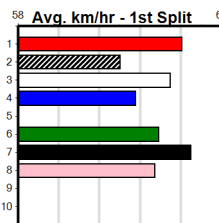

7

8:53PM

(VIC time)

Watchdog Tips:

0 0 0 0

Bet:

Form Box Weight Dist Track Date Time BON Margin 1st/2nd (Time) PIR Checked Comment W/R Split 1 S/P Grade

1 ZALI KEEPING (NSW)[5]
BK B May-22 MOGAMBO CAITLYN KEEPING
Trainer: David Geall (Lara)
8th (4) 29.0 530 APK R8 25-Apr-24 30.86 30.18 10.00BUDDY MONELLI (30.18) 5.36 $6.00 O
4th (4) 28.7 516 DUB R5 04-May-24 30.13 29.24 13.00LCINDY KEEPING (29.24) 25665 25665 4.55 $1.90 NG
8th (6) 28.2 520 BGC R7 30-May-24 30.68 29.72 11.00OVERFLOW BEAU (29.91) 48 48 5.58 $26.00 SH
8th (7) 29.2 525 MEA R10 13-Jul-24 31.09 29.89 15.00FOLLOW THE BAND (30.05) S/7678 . . . 5.23 $7.00 SH
Owner(s): T Aloisi

Winning Boxes

1	2	3	4	5	6	7	8
2	3						
Prize		$26,050.00					
Best		NBT					
Starts		20-5-4-3					
Trk/Dst		2-0-0-0					
APM		$11386					

2 WILLA BALE (NSW)[4]
BK B Apr-21 DYNA VILLA QUAIL BALE
Trainer: Correy Grenfell (Anakie)
1st (2) 28.9 410 HOR R7 15-Jun-24 23.29 23.07 3.00LGAS LANTERN (23.49) M/21 . . . SW . 10.53 $11.70 5F
5th (7) 28.9 485 HOR R8 02-Jul-24 27.51 27.06 6.50LBERNIE BURROW (27.06) M/555 . . . . 6.72 $14.70 X45
5th (4) 28.0 515 SAP R6 08-Jul-24 30.37 29.50 8.00LCRACKERJACK BULL (29.84) M/4544 . . . . 5.18 $14.90 X34
4= (7) 28.4 485 HOR R6 16-Jul-24 27.73 27.38 5.00LMIGHTY QUINN (27.38) M/444 . . . . 6.80 $7.40 X45
Owner(s): B Wheeler

Winning Boxes

1	2	3	4	5	6	7	8
3	1	3		1			1
Prize		$44,592.50					
Best		29.52					
Starts		48-9-4-6					
Trk/Dst		15-4-2-1					
APM		$13078					

3 ONE'S OBSESSION [5]
LTBD D Feb-20 ASTON DEE BEE MIA TESORO
Trainer: Robert Pallotta (Ripplebrook)
6th (6) 32.6 390 SHP R10 15-Jun-24 22.27 21.85 4.00LMEPUNGA MUSTANG (22.00) M/77 . . . . 8.68 $14.70 GL
4th (7) 32.9 515 SAP R5 24-Jun-24 29.96 29.46 4.00LJAMIE BALE (29.69) M/2223 . . . . 5.12 $4.60 5H
2nd (5) 33.2 515 SAN R3 04-Jul-24 30.11 29.18 4.25LJAYA BALE (29.81) M/4644 . . . . 5.26 $6.10 5
1st (2) 33.3 515 SAN R7 11-Jul-24 29.72 29.54 0.50LYASH BALE (29.74) Q/1112 . . . . 5.15 $10.30 5
Owner(s): Robert the Bruce (SYN), R Pallotta, B Schuster

Winning Boxes

1	2	3	4	5	6	7	8
4	2	2	2	3	4		5
Prize		$86,830.00					
Best		29.72					
Starts		74-22-12-12					
Trk/Dst		15-1-2-3					
APM		$16228					

4 WHODAT SHANLYN [5]
BK B Jan-22 SHIMA SHINE AMARA LUCY
Trainer: Lisa Delbridge (Balliang)
3rd (1) 28.1 525 MEA R5 01-Jun-24 30.18 29.79 3.25LDAINTREE DAZZLER (29.97) Q/4664 . . . . 5.27 $2.50 5F
2nd (8) 28.1 525 MEA R8 08-Jun-24 30.25 29.80 0.10LMEPUNGA LUNA (30.24) M/7621 . . . . 5.25 $3.70 FFA
ST (-) 27.8 525 MEP 26-Jun-24 29.90 0.01LTrial Cleared M/11 . . . . 1of4 . 5.17 $. ST
4th (5) 28.0 525 MEA R4 13-Jul-24 30.26 29.89 3.75LKING OWEN (30.01) M/7765 . . . . 5.35 $7.00 SH
Owner(s): WHO DAT (SYN), D Doherty, A Elez, D Bent, T Gysberts, R Hogg, S Stringer, P Stuble

Winning Boxes

1	2	3	4	5	6	7	8
2	2	2				1	
Prize		$41,480.00					
Best		NBT					
Starts		32-7-4-6					
Trk/Dst		4-0-0-0					
APM		$18839					

5 *** VACANT BOX ***
Trainer:
Owner(s):