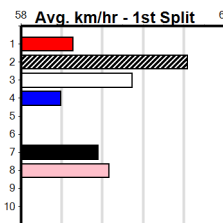

10
9:54PM
(VIC time)

Watchdog Tips:

0 0 0 0

Bet:

Form Box Weight Dist Track Date Time BON Margin 1st/2nd (Time) PIR Checked Comment W/R Split 1 S/P Grade

1 PAW FLASH (NSW)[7]														Winning Boxes							
BK	B	Jul-22 ALLEN DEED				FANTA BALE				<table border="1"> <tr><td>1</td><td>2</td><td>3</td><td>4</td><td>5</td><td>6</td><td>7</td><td>8</td></tr> <tr><td>1</td><td></td><td></td><td></td><td></td><td></td><td></td><td>1</td></tr> <tr><td>Prize Best</td><td colspan="7"></td><td>$4,820.00</td><td colspan="7"></td></tr> <tr><td>Starts</td><td colspan="7"></td><td>NBT</td><td colspan="7"></td></tr> <tr><td>Trk/Dst</td><td colspan="7"></td><td>14-1-3-2</td><td colspan="7"></td></tr> <tr><td>APM</td><td colspan="7"></td><td>2-0-1-0</td><td colspan="7"></td></tr> <tr><td></td><td colspan="7"></td><td>$4523</td><td colspan="7"></td></tr> </table>											
Trainer: Mark Delbridge (Balliang)																					
4th	(4)	28.1	595	SAP	R1	01-Jul-24	35.14	34.56	8.50	LINTREPID BALE (34.56)	Q/5777	.	.	.	9.56	$3.30	RW				
3rd	(8)	27.9	650	SHP	R7	08-Jul-24	38.21	37.62	8.50	LJAMARRA (37.62)	M/5553	.	.	.	17.89	$4.30	RW				
2nd	(4)	28.0	515	SAP	R5	15-Jul-24	30.45	29.45	2.00	LJENNY BALE (30.32)	M/6662	.	.	.	5.47	$7.50	X67				
6th	(8)	28.0	515	SAN	R2	18-Jul-24	30.20	29.29	8.00	LTEONNA (29.65)	M/6776	.	.	.	5.41	$20.00	X67				
Owner(s): B Wheeler																					

2 CELESTIAL DAWN [6]														Winning Boxes							
BK	B	Mar-21 FERNANDO BALE				EXTREME SUMMER				<table border="1"> <tr><td>1</td><td>2</td><td>3</td><td>4</td><td>5</td><td>6</td><td>7</td><td>8</td></tr> <tr><td>1</td><td>1</td><td></td><td></td><td></td><td></td><td></td><td></td></tr> <tr><td>Prize Best</td><td colspan="7"></td><td>$18,305.00</td><td colspan="7"></td></tr> <tr><td>Starts</td><td colspan="7"></td><td>29.70</td><td colspan="7"></td></tr> <tr><td>Trk/Dst</td><td colspan="7"></td><td>16-2-4-3</td><td colspan="7"></td></tr> <tr><td>APM</td><td colspan="7"></td><td>13-2-3-3</td><td colspan="7"></td></tr> <tr><td></td><td colspan="7"></td><td>$10818</td><td colspan="7"></td></tr> </table>											
Trainer: Luigi Pisano (Lysterfield)																					
2nd	(3)	26.2	515	SAP	R5	10-Jun-24	30.00	29.57	0.50	LDUNDEE COOPER (29.98)	Q/1111	.	.	.	5.16	$2.50	X67H				
1st	(2)	26.4	515	SAN	R2	20-Jun-24	29.70	29.15	2.25	LDUNDEE COOPER (29.86)	Q/1111	.	.	SW	5.11	$2.70	X67F				
8th	(3)	26.5	515	SAN	R1	27-Jun-24	30.68	29.21	8.50	LMISS MARY JO (30.10)	M/4688	.	.	SW	5.27	$4.20	X67				
3rd	(5)	26.0	515	SAN	R2	18-Jul-24	29.96	29.29	4.50	LTEONNA (29.65)	Q/2222	.	.	.	5.17	$7.10	X67				
Owner(s): L Pisano																					

3 TRUE TEMPER [7]														Winning Boxes							
BK	D	Feb-22 MY REDEEMER				WHATEVER I WANT				<table border="1"> <tr><td>1</td><td>2</td><td>3</td><td>4</td><td>5</td><td>6</td><td>7</td><td>8</td></tr> <tr><td>1</td><td></td><td></td><td></td><td></td><td></td><td></td><td></td></tr> <tr><td>Prize Best</td><td colspan="7"></td><td>$8,315.00</td><td colspan="7"></td></tr> <tr><td>Starts</td><td colspan="7"></td><td>30.30</td><td colspan="7"></td></tr> <tr><td>Trk/Dst</td><td colspan="7"></td><td>14-1-7-3</td><td colspan="7"></td></tr> <tr><td>APM</td><td colspan="7"></td><td>5-1-2-1</td><td colspan="7"></td></tr> <tr><td></td><td colspan="7"></td><td>$3195</td><td colspan="7"></td></tr> </table>											
Trainer: Darren Archer (Nilma North)																					
2nd	(4)	31.9	395	TRA	R2	03-Apr-24	22.52	22.16	3.00	LDOLLAR SHORT (22.32)	M/222	.	.	.	3.85	$2.50	X67H				
2nd	(7)	31.7	395	TRA	R3	12-Apr-24	22.58	22.16	0.025	LGOT VIBES (22.58)	M/633	.	.	.	3.84	$4.40	X67F				
2nd	(1)	32.0	515	SAP	R5	21-Apr-24	29.97	29.30	3.25	LLAMIA ALESSIA (29.74)	Q/1112	.	.	.	5.12	$2.50	X67H				
6th	(3)	31.8	515	SAN	R9	25-Apr-24	30.73	29.24	14.00	LSCREECHING (29.78)	M/8656	.	.	.	5.46	$12.00	X67F				
Owner(s): Low Key (SYN), C McIlwraith, A Mcmannis, S Clark, S Baird																					

4 GYPSY KING [6]														Winning Boxes							
LTF	D	Jun-22 FERAL FRANKY				SPEEDY BELLA				<table border="1"> <tr><td>1</td><td>2</td><td>3</td><td>4</td><td>5</td><td>6</td><td>7</td><td>8</td></tr> <tr><td>1</td><td></td><td></td><td></td><td></td><td></td><td></td><td>1</td></tr> <tr><td>Prize Best</td><td colspan="7"></td><td>$3,075.00</td><td colspan="7"></td></tr> <tr><td>Starts</td><td colspan="7"></td><td>NBT</td><td colspan="7"></td></tr> <tr><td>Trk/Dst</td><td colspan="7"></td><td>11-2-0-0</td><td colspan="7"></td></tr> <tr><td>APM</td><td colspan="7"></td><td>1-0-0-0</td><td colspan="7"></td></tr> <tr><td></td><td colspan="7"></td><td>$2860</td><td colspan="7"></td></tr> </table>											
Trainer: Robert Conway (Bunyip)																					
5th	(8)	34.6	435	SLE	R3	23-Jun-24	25.20	24.37	6.50	LDR. LETTIE (24.78)	S/867	.	.	.	5.62	$7.60	X67				
4th	(1)	34.5	460	WGL	R9	27-Jun-24	26.65	26.09	4.50	LKYANITE KAZ (26.35)	S/745	.	.	.	6.94	$3.30	6G				
6th	(3)	34.3	595	SAP	R2	01-Jul-24	35.55	34.56	6.50	LFIRST CRACK (35.10)	S/7765	.	.	W	9.80	$9.20	RW				
5th	(5)	34.4	515	SAN	R1	18-Jul-24	30.33	29.29	7.50	LCOLAC KID (29.82)	M/5555	.	.	.	5.25	$47.30	X67				
Owner(s): The Wang wonky rail (SYN), B Clark, L Okeeffe																					

5 *** VACANT BOX ***														Winning Boxes							
Trainer:																					
Owner(s):																					

6 IRINKA ASHLEY (NSW)[7]														Winning Boxes							
BK	D	May-22 FERAL FRANKY				MIDNIGHT FLASH				<table border="1"> <tr><td>1</td><td>2</td><td>3</td><td>4</td><td>5</td><td>6</td><td>7</td><td>8</td></tr> <tr><td>1</td><td></td><td></td><td></td><td></td><td></td><td></td><td></td></tr> <tr><td>Prize Best</td><td colspan="7"></td><td>$1,200.00</td><td colspan="7"></td></tr> <tr><td>Starts</td><td colspan="7"></td><td>FSH</td><td colspan="7"></td></tr> <tr><td>Trk/Dst</td><td colspan="7"></td><td>1-1-0-0</td><td colspan="7"></td></tr> <tr><td>APM</td><td colspan="7"></td><td>0-0-0-0</td><td colspan="7"></td></tr> <tr><td></td><td colspan="7"></td><td>$720</td><td colspan="7"></td></tr> </table>											
Trainer: Marlene Schmidt (Devon Meadows)																					
1st	(1)	31.5	457	TEM	R1	08-May-24	26.15	25.46	7.00	LIRINKA SONIC (26.65)	.	.	.	.	$1.70	M					
Owner(s): Getoverit (SYN), M Schmidt, C Schmidt, G Osborne