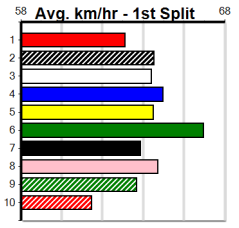

8

9:12PM

(VIC time)

MOND WINDOWS & DOORS

Distance: 595m, Race Type: Mixed 4/5, Total Prizemoney: $4,445
1st: $2,990, 2nd: $920, 3rd: $460, 4th: $75

Watchdog Tips: 0 0 0 0 **Bet:** .