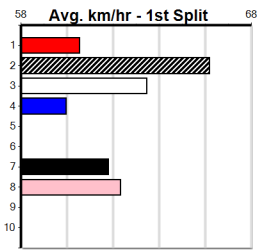

Watchdog Tips:

Bet:

Table header with columns: Form Box, Wgt, Dist, Track, Date, Time, BON, Margin, 1st/2nd (Time), PIR, Checked, Comment, W/R, Split 1, S/P, Grade

PAW FLASH (NSW)[7]
BK Bitch Jul-22 Sire: ALLEN DEED Dam: FANTA BALE
Owner(s): B Wheeler Trainer: Mark Delbridge (Balliang)
Winning Distances: < 300m (0) 300 - 399m (0) 400 - 499m (0) 500 - 599m (1) 600 - 699m (0) > 700m (0)
Winning Weights: 28.0(1)
Race results table with columns: Rank, Wgt, Dist, Track, Date, Time, BON, Margin, Name, Age, Sire, Dam, PIR, Checked, Comment, W/R, Split 1, S/P, Grade

Box History table for PAW FLASH (NSW)[7] showing performance across different box positions (1st-8th) and race distances.

CELESTIAL DAWN [6]
BK Bitch Mar-21 Sire: FERNANDO BALE Dam: EXTREME SUMMER
Owner(s): L Pisano Trainer: Luigi Pisano (Lysterfield)
Winning Distances: < 300m (0) 300 - 399m (0) 400 - 499m (0) 500 - 599m (2) 600 - 699m (0) > 700m (0)
Winning Weights: 25.0(1) 26.4(1)
Race results table with columns: Rank, Wgt, Dist, Track, Date, Time, BON, Margin, Name, Age, Sire, Dam, PIR, Checked, Comment, W/R, Split 1, S/P, Grade

Box History table for CELESTIAL DAWN [6] showing performance across different box positions and race distances.

TRUE TEMPER [7]
BK Dog Feb-22 Sire: MY REDEEMER Dam: WHATEVER I WANT
Owner(s): Low Key (SYN), C McIlwraith, A Mccmannis, S Clark, S Baird Trainer: Darren Archer (Nilma North)
Winning Distances: < 300m (0) 300 - 399m (0) 400 - 499m (0) 500 - 599m (1) 600 - 699m (0) > 700m (0)
Winning Weights: 31.8(1)
Race results table with columns: Rank, Wgt, Dist, Track, Date, Time, BON, Margin, Name, Age, Sire, Dam, PIR, Checked, Comment, W/R, Split 1, S/P, Grade

Box History table for TRUE TEMPER [7] showing performance across different box positions and race distances.

GYPSY KING [6]
LTF Dog Jun-22 Sire: FERAL FRANKY Dam: SPEEDY BELLA
Owner(s): The Wang wonky rail (SYN), B Clark, L Okeeffe Trainer: Robert Conway (Bunyip)
Winning Distances: < 300m (0) 300 - 399m (0) 400 - 499m (2) 500 - 599m (0) 600 - 699m (0) > 700m (0)
Winning Weights: 33.8(1) 34.2(1)
Race results table with columns: Rank, Wgt, Dist, Track, Date, Time, BON, Margin, Name, Age, Sire, Dam, PIR, Checked, Comment, W/R, Split 1, S/P, Grade

Box History table for GYPSY KING [6] showing performance across different box positions and race distances.

*** VACANT BOX ***
Sire: Dam:
Owner(s): Trainer:
Winning Distances: < 300m (0) 300 - 399m (0) 400 - 499m (0) 500 - 599m (0) 600 - 699m (0) > 700m (0)
Winning Weights:
Box History

1

2

3

4

5