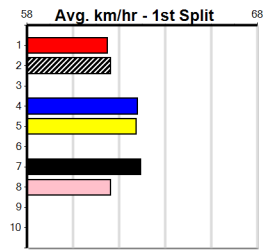

Distance: 595m, Race Type: Restricted Win, Total Prizemoney: $3,940
1st: $2,640, 2nd: $815, 3rd: $410, 4th: $75

Watchdog Tips:

Bet:

Form Box Wgt Dist Track Date Time BON Margin 1st/2nd (Time) PIR Checked Comment WR Split 1 S/P Grade

ARCHER TWO (SA)[7]
BD Dog May-22 Sire: WORM BURNER Dam: CAWBOURNE ZEBRA
Owner(s): J Archer Trainer: Dean Millier (Pakenham)
Winning Distances: < 300m (0) 300 - 399m (0) 400 - 499m (0) 500 - 599m (1) 600 - 699m (0) > 700m (0)
Winning Weights: 32.2(1)
6th (6) 33.1 525 MEA R1 01-Jun-24 31.18 29.79 20.00 LANFRANCO (29.79) M/7666 . . . . 5.36 $65.30 X67
3rd (2) 33.8 350 HVL R5 07-Jun-24 19.74 19.55 1.75L URANA RHINO (19.62) M/7 . . . . 6.89 $11.60 T3-RW
4th (1) 34.1 350 HVL R4 14-Jun-24 19.99 19.40 5.50L ANGRY FRANKY (19.61) S/7 . . . . 6.82 $3.80 T3-RW
4th (6) 33.8 395 TRA R11 17-Jun-24 22.64 21.97 4.25L GOTHAM MARQUESS (22.34) S/775 . . . . 3.98 $15.50 SH
3rd (6) 33.6 460 GEL R5 22-Jun-24 26.16 26.08 1.25L INNER SPIRIT (26.08) M/333 . . . . 6.89 $4.30 X67
3rd (6) 33.5 460 WGL R9 04-Jul-24 26.60 26.13 1.00L IT'S A HOUDINI (26.54) M/743 . . . . 7.00 $7.20 7
2nd (7) 33.9 460 GEL R3 09-Jul-24 26.33 26.13 2.75L ZIPPING GRANDE (26.14) M/322 . . . . 6.84 $7.80 7
5th (4) 34.1 460 WGL R3 16-Jul-24 27.02 25.75 13.00 READ THE ROOM (26.12) M/456 . . SW . . 6.83 $20.50 RW
Last 3 wins NOT included above
1st (8) 32.2 510 SLE R3 21-Jan-24 29.60 29.60 0.25L MAYBE EVEN YOU (29.61) S/111 . . . . 9.42 $5.50 M
Prize Best $4825.00 FSTD
Starts 23-1-3-6
Trk/Dts 0-0-0-0
APM 2605

PAW OCTAVIA (NSW)[7]
BD Bitch Aug-22 Sire: FERNANDO BALE Dam: XAMIRA BALE
Owner(s): B Wheeler Trainer: Samantha Grenfell (Anakie)
Winning Distances: < 300m (0) 300 - 399m (0) 400 - 499m (1) 500 - 599m (0) 600 - 699m (0) > 700m (0)
Winning Weights: 26.3(1)
3rd (2) 25.3 515 SAP R2 03-Jun-24 30.22 29.83 5.00L DEVIOUS (29.88) S/7333 . . . . 5.29 $4.40 MH
3rd (2) 25.4 515 SAN R1 13-Jun-24 29.98 29.38 1.5L DEVIOUS (29.89) M/2222 . . . . 5.23 $11.20 MF
3rd (6) 26.1 390 WBL R2 20-Jun-24 22.69 22.27 1.5L DUKE CABOOM (22.59) M/44 . . . . 8.96 $2.60 M
4th (5) 26.3 410 HOR R1 25-Jun-24 24.27 23.07 7.00L SULTAN OF SWOON (23.81) M/77 . . . . 11.22 $4.30 M
1st (7) 26.3 460 GEL R3 28-Jun-24 26.25 25.58 4.25L BOMB NOAH (26.53) S/731 . . . . 6.98 $1.80 MH
3rd (7) 27.0 460 GEL R4 05-Jul-24 26.36 25.54 1.5L NOAH'S BEST (26.26) Q/333 . . . . 6.78 $7.10 MF
7th (3) 27.5 515 SAN R1 11-Jul-24 30.74 29.54 10.00 HARVINGTON (30.05) M/5666 . . . . 5.30 $12.30 X67
6th (8) 27.8 460 GEL R9 16-Jul-24 26.42 25.75 10.00 MILL ALLI (25.75) M/867 . . . . 7.03 $6.10 X67
Last 3 wins NOT included above
Prize Best $4430.00 FSTD
Starts 12-1-1-5
Trk/Dts 0-0-0-0
APM 3851

*** VACANT BOX ***
Sire: Dam:
Owner(s): Trainer:
Winning Distances: < 300m (0) 300 - 399m (0) 400 - 499m (0) 500 - 599m (0) 600 - 699m (0) > 700m (0)
Winning Weights:
Box History