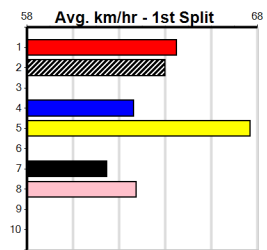

# 11

10:10PM

(VIC time)

Distance: 515m, Race Type: Mixed 6/7 Heat, Total Prizemoney: \$3,340  
1st: \$2,230, 2nd: \$690, 3rd: \$345, 4th: \$75

**Watchdog Tips:**      **Bet:**

**1**

**VAN WYCK [6]**  
 BK Dog Oct-22 Sire: TOMMY SHELBY Dam: LUMINOSA  
 Owner(s): G Farrugia Trainer: Jeffrey Britton (Anakie)  
 Winning Distances: < 300m (0) 300 - 399m (0) 400 - 499m (2) 500 - 599m (0) 600 - 699m (0) > 700m (0)  
 Winning Weights: 32.5(1) 32.8(1)