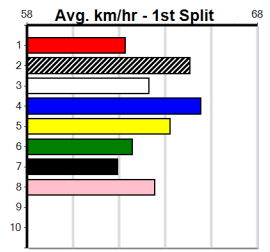

GREYHOUNDS ENTERTAINMENT

Distance: 515m, Race Type: Grade 5, Total Prizemoney: $3,340
1st: $2,230, 2nd: $690, 3rd: $345, 4th: $75

Watchdog Tips:

Bet:

Form Box Wgt Dist Track Date Time BON Margin 1st/2nd (Time) PIR Checked Comment W/R Split 1 S/P Grade

DAD'S JAM DONUT [5]
WBK Dog May-22 Sire: FERNANDO BALE Dam: MA'S PLUM JAM
Owner(s): D Burnett
Winning Distances: < 300m (0) 300 - 399m (0) 400 - 499m (3) 500 - 599m (0) 600 - 699m (0) > 700m (0)
Winning Weights: 30.1(2) 30.2(1)
4th (8) 30.6 390 WBL R1 27-May-24 22.80 22.17 8.50L IDRON BALE (22.23) S/44 . . . . 9.13 $3.00 M
2nd (2) 30.5 435 SLE R2 05-Jun-24 25.10 24.37 1.5L POPPY'S PAL (24.99) S/862 . . . . 5.76 $7.20 M
1st (1) 30.1 450 WBL R2 13-Jun-24 25.69 25.20 0.025 BLACK STATESMAN (25.70) M/222 . . . . 6.68 $6.40 MH
7th (5) 30.1 450 WBL R3 20-Jun-24 26.13 25.18 8.50L QUEEN AVENGER (25.56) M/777 . . . . 6.97 $18.00 MF
4th (8) 30.1 435 SLE R2 26-Jun-24 25.05 24.20 7.00L PAW MANNY (24.57) M/455 . . . . 5.42 $6.80 7
1st (5) 30.2 450 BAL R5 30-Jun-24 25.54 25.54 1.5L PAW LOUIS (25.63) M/321 . . SW . . 6.79 $5.20 T3-7
1st (2) 30.1 450 SHP R9 06-Jul-24 25.61 25.31 0.50L HIGH COTTON (25.64) M/442 . . . . 6.84 $2.90 X67
7th (3) 30.0 500 BEN R6 12-Jul-24 28.92 28.18 8.50L CORNHILL PRINCE (28.33) M/877 . . . . 7.08 $14.50 5
Last 3 wins NOT included above

Trainer: Mathew Tabb (Lara)
Box History
Bx 1st 2nd 3rd 4th 5th 6th 7th 8th
1 1
2 1 1
3
4
5 1
6
7
8 1 2
Prize Best $4645.00
Starts 11-3-2-0
Trk/Dts 0-0-0-0
APM 4131

JEREMY SPOKE [5]
BK Dog Aug-21 Sire: NEED MY MONEYNOW Dam: LITTLE BIT SLICK
Owner(s): Flight Facilities (SYN), R Wagenaar, A Wagenaar
Winning Distances: < 300m (0) 300 - 399m (0) 400 - 499m (0) 500 - 599m (3) 600 - 699m (0) > 700m (0)
Winning Weights: 33.0(1) 34.5(1) 34.6(1)
5th (1) 34.5 595 SAN R4 18-Apr-24 35.21 34.47 11.00 CRACKERJACK BOOM S/6666 . . SW . . 9.56 $36.60 5
8th (7) 34.0 595 SAP R8 13-May-24 35.24 34.39 13.00 DOTTY'S GIFT (34.39) M/6788 . . VO . . 9.50 $65.60 X45
7th (1) 34.2 350 HVL R6 02-Jun-24 20.03 19.24 8.00L HARD ON ME (19.47) S/8 . . . . 6.82 $76.70 5
8th (2) 34.0 350 HVL R5 09-Jun-24 20.07 19.29 7.00L MILLS FOR THREE (19.61) S/7 . . . . 6.82 $114.10 5
8th (3) 34.0 350 HVL R4 16-Jun-24 20.12 19.07 12.00 I'M WHAT'S NEXT (19.30) M/8 . . . . 6.89 $184.20 RW
3rd (6) 34.1 515 SAP R5 24-Jun-24 29.94 29.46 3.5L JAMIE BALE (29.69) S/7654 . . SW . . 5.31 $93.70 5H
2nd (3) 34.4 515 SAP R5 01-Jul-24 30.34 29.44 4.25L BOURNE SARAH (30.05) M/6233 . . . . 5.40 $4.20 5
5th (4) 34.0 350 HVL R5 14-Jul-24 20.19 19.35 10.00 SUMMER WINGS (19.50) S/7 . . . . 6.83 $96.30 5
Last 3 wins NOT included above
1st (4) 33.0 515 SAP R1 30-Jul-23 30.14 29.41 2.75L MIRANDA SALLY (30.33) M/5222 . . . . 5.33 $5.60 M
1st (3) 34.5 595 SAP R2 17-Mar-24 34.93 34.53 2.25L RATTLE AND BANG (35.08) Q/2222 . . . . 9.49 $3.60 RW
1st (5) 34.6 595 SAP R2 31-Mar-24 34.95 34.59 0.75L EUREKA ROBBIE (34.99) S/4222 . . . . 9.50 $4.70 RW

Trainer: Rowan Wagenaar (Langwarrin)
Box History
Bx 1st 2nd 3rd 4th 5th 6th 7th 8th
1
2 1 1 1 2 2
3 1 2 1 1 1
4 1 2 1 2 1
5 1 1 1 1 2 1
6 1 1 1 1 1
7 1 2 2 1
8 1 1 1 1 1 1
Prize Best $17540.00
Starts 30.14(4)-30/7/23
Trk/Dts 46-3-8-8
APM 5925