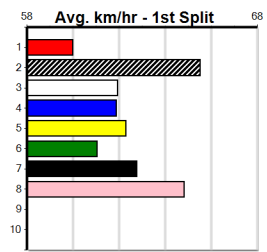

1

6:47PM

(VIC time)

Distance: 515m, Race Type: Maiden, Total Prizemoney: $2,860
1st: $1,900, 2nd: $590, 3rd: $295, 4th: $75

Watchdog Tips:

Bet:

Form Box	Wgt	Dist	Track	Date	Time	BON	Margin	1st/2nd (Time)	PIR	Checked	Comment	WR	Split 1	S/P	Grade

1 SPEEDY BEAR [M]

BK Dog **May-22** **Sire: KOBLENZ** **Dam: LADY ZEEVA** **Trainer: Lina Repici (Hampton Park)**

Owner(s): L Repici
Winning Distances: < 300m (0) 300 - 399m (0) 400 - 499m (0) 500 - 599m (0) 600 - 699m (0) > 700m (0)

Winning Weights:

Pos	Box	Wgt	Dist	Track	Date	Time	BON	Margin	1st/2nd (Time)	PIR	Checked	Comment	WR	Split 1	S/P	Grade
5th (8)	28.7	395	TRA	R1	12-Jul-24	22.90	22.16	6.00L	DAINTREE PEGGY (22.50)	M/455				3.86	$20.00	M
5th (7)	29.5	435	SLE	R2	17-Jul-24	26.02	24.54	16.00	DR. LEONI (24.95)	M/365		V0		5.46	$25.50	M

Box History

Bx	1st	2nd	3rd	4th	5th	6th	7th	8th
1								
2								
3								
4								
5								
6								
7					1			
8					1			

Prize Best: $0.00 FSH
Starts: 2-0-0-0
Trk/Dts: 0-0-0-0
APM: 0

Last 3 wins NOT included above

2 FORTY FOUR SONS [M]

WBK Bitch **May-22** **Sire: FERNANDO BALE** **Dam: ZIPPING TIFFANY** **Trainer: Karen Pitt (Pearcedale)**

Owner(s): THE SIP (SYN), J Harradine, T Redmond, W Vassallo
Winning Distances: < 300m (0) 300 - 399m (0) 400 - 499m (0) 500 - 599m (0) 600 - 699m (0) > 700m (0)

Winning Weights:

Pos	Box	Wgt	Dist	Track	Date	Time	BON	Margin	1st/2nd (Time)	PIR	Checked	Comment	WR	Split 1	S/P	Grade
5th (8)	28.4	460	WGL	R2	09-Apr-24	26.54	25.60	4.75L	I'M BOSSY (26.21)	Q/234				6.62	$3.40	M
2nd (8)	28.4	460	WGL	R2	13-Apr-24	26.09	25.95	2.00L	EMPTY YOUR MIND (25.95)	Q/122		V7		6.51	$1.90	M
ST (-)	27.8	400	WGL		04-Jul-24	23.02		0.50L	Trial Cleared	M/22		2of4				ST

Box History

Bx	1st	2nd	3rd	4th	5th	6th	7th	8th
1								
2								
3								
4								
5								
6								
7								
8	1				1			

Prize Best: $320.00 FSH
Starts: 2-0-1-0
Trk/Dts: 0-0-0-0
APM: 192

Last 3 wins NOT included above

3 PAW CASSIAN (NSW)[M]

RF Dog **Jul-22** **Sire: ALLEN DEED** **Dam: FANTA BALE** **Trainer: Mark Delbridge (Balliang)**

Owner(s): B Wheeler
Winning Distances: < 300m (0) 300 - 399m (0) 400 - 499m (0) 500 - 599m (0) 600 - 699m (0) > 700m (0)

Winning Weights:

Pos	Box	Wgt	Dist	Track	Date	Time	BON	Margin	1st/2nd (Time)	PIR	Checked	Comment	WR	Split 1	S/P	Grade
7th (6)	34.1	400	GEL	R1	03-May-24	23.40	22.45	11.00	SHAKER STICKER (22.63)	M/77				8.87	$12.90	MH
6th (7)	33.4	435	SLE	R1	23-Jun-24	25.94	24.37	14.00	HE'S A ROCK (25.01)	M/886				5.40	$8.20	MH
5th (6)	33.2	450	BAL	R1	26-Jun-24	25.84	25.03	2.25L	ASTON BREEZE (25.68)	S/776				7.00	$28.40	M
2nd (1)	33.2	525	MEP	R3	10-Jul-24	30.82	30.00	0.75L	VISTA ARGON (30.78)	Q/1111		V5		5.20	$5.20	M
ST (-)	32.9	515	SAP		15-Jul-24	30.37		8.50L	Trial Cleared	M/4344		4of5				ST

Box History

Bx	1st	2nd	3rd	4th	5th	6th	7th	8th
1		1						
2								
3								
4								
5								
6					1		1	
7						1		
8					1			

Prize Best: $590.00 FSH
Starts: 4-0-1-0
Trk/Dts: 0-0-0-0
APM: 590

Last 3 wins NOT included above