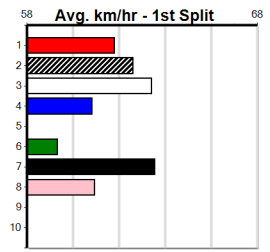

4

7:53PM

(VIC time)

Distance: 595m, Race Type: Restricted Win, Total Prizemoney: $3,940
1st: $2,640, 2nd: $815, 3rd: $410, 4th: $75

Watchdog Tips:

Bet:

Table with columns: Form Box, Wgt, Dist, Track, Date, Time, BON, Margin, 1st/2nd (Time), PIR, Checked, Comment, WR, Split 1, S/P, Grade

MR. DRIFTER [7]
BK Dog Apr-21 Sire: FLYNN Dam: LADY PROFIT
Owner(s): E Mcgovern
Trainer: Jessica Mcgovern (Rosedale)
Winning Distances: < 300m (0) 300 - 399m (0) 400 - 499m (1) 500 - 599m (0) 600 - 699m (0) > 700m (0)
Winning Weights: 29.3(1)
Race results table with columns: Rank, Box, Wgt, Dist, Track, Date, Time, BON, Margin, 1st/2nd (Time), PIR, Checked, Comment, WR, Split 1, S/P, Grade

Box History table for MR. DRIFTER
Prize Best Starts Trk/Dts APM

CHARLI MARLEY [7]
BK Bitch Jul-22 Sire: SH AVATAR Dam: FAIRYTALE WISH
Owner(s): C Capuano
Trainer: Chloe Dew (Anakie)
Winning Distances: < 300m (0) 300 - 399m (0) 400 - 499m (1) 500 - 599m (0) 600 - 699m (0) > 700m (0)
Winning Weights: 26.3(1)
Race results table with columns: Rank, Box, Wgt, Dist, Track, Date, Time, BON, Margin, 1st/2nd (Time), PIR, Checked, Comment, WR, Split 1, S/P, Grade

Box History table for CHARLI MARLEY
Prize Best Starts Trk/Dts APM

READY TO STAGGER [7]
BD Bitch May-22 Sire: WHISKEY RIOT Dam: DEADLY BASILISA
Owner(s): Reynolds Cram (SYN), C Reynolds, B Cram
Trainer: Chris Reynolds (Little River)
Winning Distances: < 300m (0) 300 - 399m (0) 400 - 499m (1) 500 - 599m (0) 600 - 699m (0) > 700m (0)
Winning Weights: 27.1(1)
Race results table with columns: Rank, Box, Wgt, Dist, Track, Date, Time, BON, Margin, 1st/2nd (Time), PIR, Checked, Comment, WR, Split 1, S/P, Grade

Box History table for READY TO STAGGER
Prize Best Starts Trk/Dts APM

LADY MONTANA [6] Biks
BK Bitch Jan-22 Sire: SHIMA SHINE Dam: LITTLE BIDDY
Owner(s): L Repici
Trainer: Lina Repici (Hampton Park)
Winning Distances: < 300m (0) 300 - 399m (1) 400 - 499m (1) 500 - 599m (0) 600 - 699m (0) > 700m (0)
Winning Weights: 25.6(1) 26.0(1)
Race results table with columns: Rank, Box, Wgt, Dist, Track, Date, Time, BON, Margin, 1st/2nd (Time), PIR, Checked, Comment, WR, Split 1, S/P, Grade

Box History table for LADY MONTANA
Prize Best Starts Trk/Dts APM

*** VACANT BOX ***
Sire: Dam:
Owner(s):
Trainer:
Winning Distances: < 300m (0) 300 - 399m (0) 400 - 499m (0) 500 - 599m (0) 600 - 699m (0) > 700m (0)
Winning Weights:

Box History table for VACANT BOX
Prize Best Starts Trk/Dts APM

1

2

3

4

5