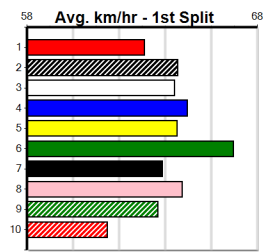

Sire: Dam: Trainer:

Owner(s):

Winning Distances: < 300m (0) 300 - 399m (0) 400 - 499m (0) 500 - 599m (0) 600 - 699m (0) > 700m (0)

Winning Weights:

Box History

Distance: 595m, Race Type: Mixed 4/5, Total Prizemoney: \$4,445
1st: \$2,990, 2nd: \$920, 3rd: \$460, 4th: \$75