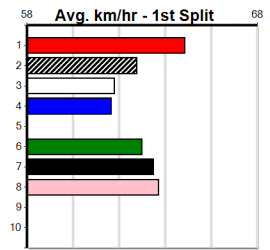

9

9:32PM

(VIC time)

Distance: 515m, Race Type: Mixed 6/7 Heat, Total Prizemoney: $3,340
1st: $2,230, 2nd: $690, 3rd: $345, 4th: $75

Watchdog Tips: [ ] [ ] [ ] [ ] Bet: [ ]

Form Box Wgt Dist Track Date Time BON Margin 1st/2nd (Time) PIR Checked Comment WR Split 1 S/P Grade

ASTON HAMILTON [7]
BD Dog Jul-22 Sire: FERNANDO BALE Dam: ASTON MIRAGE
Owner(s): R Borda
Trainer: Darren Archer (Nilma North)
Winning Distances: < 300m (0) 300 - 399m (0) 400 - 499m (1) 500 - 599m (0) 600 - 699m (0) > 700m (0)
Winning Weights: 29.1(1)
1st (8) 29.1 460 WGL R3 21-May-24 26.00 25.83 6.50L PAW DIMETRA (26.44) Q/111 6.60 $1.80 M

AKINA ARIA [6]
BK Bitch Jan-21 Sire: BERNARDO Dam: AKINA MOSS
Owner(s): TAMBO (SYN), S McKay, J Rowley, D McKay
Trainer: Jennifer Rowley (Denison)
Winning Distances: < 300m (0) 300 - 399m (2) 400 - 499m (0) 500 - 599m (0) 600 - 699m (0) > 700m (0)
Winning Weights: 28.7(1) 28.8(1)
6th (1) 29.5 395 TRA R11 25-Aug-23 23.10 22.15 13.00 GOT THE MESSAGE (22.23) M/577 3.87 $12.90 X67H

OAKLYN BALE (NSW)[6]
BK Bitch May-22 Sire: CHRISTO BALE Dam: HAE ALLEN
Owner(s): B Wheeler
Trainer: Samantha Grenfell (Anakie)
Winning Distances: < 300m (0) 300 - 399m (0) 400 - 499m (2) 500 - 599m (0) 600 - 699m (0) > 700m (0)
Winning Weights: 28.8(1) 29.0(1)
1st (3) 29.0 450 BAL R1 27-May-24 25.65 25.38 1.5L EDINBURGH BALE (25.75) M/111 6.70 $6.50 M

NOAH'S BEST [7]
RF Dog May-22 Sire: ORSON ALLEN Dam: MILLY MAC
Owner(s): B McIntyre
Trainer: Brett McIntyre (Exford)
Winning Distances: < 300m (0) 300 - 399m (0) 400 - 499m (1) 500 - 599m (0) 600 - 699m (0) > 700m (0)
Winning Weights: 36.1(1)
3rd (2) 35.8 450 SHP R2 01-Apr-24 25.77 25.11 4.25L MAGNET MOVER (25.48) S/764 6.91 $20.60 M

*** VACANT BOX ***
Sire: Dam:
Owner(s):
Trainer:
Winning Distances: < 300m (0) 300 - 399m (0) 400 - 499m (0) 500 - 599m (0) 600 - 699m (0) > 700m (0)
Winning Weights: