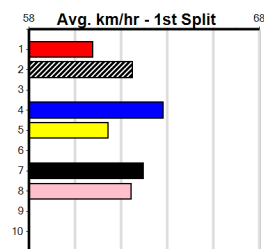

TOONGABBIE LODGE (0-2 WIN) (300+ RANK)

3

7:31PM

(VIC time)

Distance: 595m, Race Type: Restricted Win, Total Prizemoney: $3,940
1st: $2,640, 2nd: $815, 3rd: $410, 4th: $75

Watchdog Tips: ☐ ☐ ☐ ☐ ☐ **Bet:**

Form Box	Wgt	Dist	Track	Date	Time	BON	Margin	1st/2nd (Time)	PIR	Checked	Comment	WR	Split 1	S/P	Grade

WEEONA BORIS [7]

BK Dog Feb-22 Sire: HOUDINI BOY Dam: IT'S A JEWEL
Owner(s): S Whyte Trainer: John Jarkis (Lang Lang East)
Winning Distances: < 300m (0) 300 - 399m (0) 400 - 499m (1) 500 - 599m (0) 600 - 699m (0) > 700m (0)
Winning Weights: 34.2(1)

4th (6)	34.1	460	WGL	R3	21-May-24	26.51	25.83	7.50L ASTON HAMILTON (26.00)	M/444	.	.	.	6.95	$6.40	M
1st (5)	34.2	460	WGL	R2	23-May-24	26.35	26.11	4.25L ROUGH GEM (26.65)	M/443	.	.	.	6.86	$2.30	M
6th (1)	33.7	460	WGL	R2	28-May-24	26.54	25.54	5.00L PLAY THE MINUTES (26.20)	M/876	.	.	.	6.78	$15.00	X67
5th (6)	34.0	460	WGL	R3	30-May-24	26.76	25.91	3.75L NEVER AROUND (26.50)	M/887	.	.	.	6.89	$3.50	T3-7
8th (2)	34.1	515	SAN	R1	06-Jun-24	30.47	29.50	7.50L JUMBUK DENNIS (29.95)	M/7888	.	.	.	5.36	$16.40	7
7th (6)	33.6	595	SAP	R2	01-Jul-24	35.63	34.56	8.00L FIRST CRACK (35.10)	S/8876	.	.	.	9.88	$9.90	RW
3rd (3)	33.6	595	SAP	R3	08-Jul-24	34.79	34.68	0.25L FALLON BALE (34.78)	M/3323	.	.	.	9.55	$5.90	RW
5th (4)	33.5	595	SAP	R2	15-Jul-24	35.62	34.71	8.50L GRACE BURGESS (35.06)	M/6665	.	.	.	9.56	$9.60	RW

Last 3 wins NOT included above

Box History

Bx	1st	2nd	3rd	4th	5th	6th	7th	8th
1								
2								
3			1		1	1	1	1
4				1				
5	1							
6					1	1		1
7								
8	1			1				

Prize Best Starts Trk/Dts APM
$2560.00 NBT 15-1-2-2 3-0-0-1 1915

BLAZING FRANKIE [M]

BK Dog Feb-22 Sire: FERAL FRANKY Dam: WAR RUBY
Owner(s): S Brincat Trainer: Stephen Brincat (Albanvale)
Winning Distances: < 300m (0) 300 - 399m (0) 400 - 499m (0) 500 - 599m (0) 600 - 699m (0) > 700m (0)
Winning Weights:

6th (6)	33.2	350	HVL	R2	07-Jun-24	20.12	19.55	6.50L CALAMITY KAIT (19.68)	M/7	.	.	.	6.96	$13.90	T3-M
3rd (6)	33.5	600	MEP	R3	12-Jun-24	35.41	35.25	2.25L CHIRP THIRD (35.25)	M/5555	.	.	.	9.62	$37.80	RW
3rd (7)	34.0	715	SAP	R5	17-Jun-24	42.82	42.62	3.00L SMOLDERING DECAY (42.62)	Q/1111	.	.	.	6.21	$51.80	RW
4th (5)	33.6	595	SAP	R2	24-Jun-24	35.17	34.75	6.00L DAINTREE GRANITE (34.76)	Q/4655	.	.	.	9.67	$17.30	RW
5th (4)	34.0	595	SAP	R2	01-Jul-24	35.47	34.56	5.50L FIRST CRACK (35.10)	M/6687	.	.	.	9.79	$7.10	RW
6th (3)	34.5	450	BAL	R1	07-Jul-24	26.36	25.42	5.50L NAILED IT (25.98)	M/776	.	.	.	7.08	$4.70	T3-M
3rd (7)	34.5	525	MEP	R3	10-Jul-24	30.91	30.00	2.00L VISTA ARGON (30.78)	M/4455	.	.	.	5.32	$32.20	M
4th (1)	33.8	730	MEP	R9	17-Jul-24	43.81	43.41	6.00L SWINGING SINGH (43.41)	Q/1113	.	SW	.	5.09	$14.20	RW

Last 3 wins NOT included above

Box History

Bx	1st	2nd	3rd	4th	5th	6th	7th	8th
1					2	2	1	
2					1	1		
3			1	1	3	1		1
4		1	1	1	2	1	1	
5	1			2				
6			1	1		2	1	
7		1	2					
8	1	1				1		

Prize Best Starts Trk/Dts APM
$5550.00 NBT 36-0-4-6 8-0-3-0 3255

*** VACANT BOX ***

Sire: Dam: Trainer:
Owner(s):
Winning Distances: < 300m (0) 300 - 399m (0) 400 - 499m (0) 500 - 599m (0) 600 - 699m (0) > 700m (0)
Winning Weights:

Box History