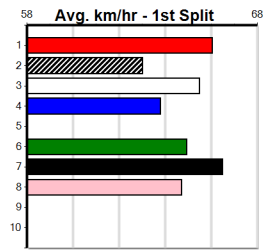

Watchdog Tips: [ ] [ ] [ ] [ ] Bet: [ ]

Race 1: ZALI KEEPING (NSW)[5]
BK Bitch May-22 Sire: MOGAMBO Dam: CAITLYN KEEPING
Owner(s): T Aloisi
Trainer: David Geall (Lara)
Winning Distances: < 300m (0) 300 - 399m (0) 400 - 499m (1) 500 - 599m (4) 600 - 699m (0) > 700m (0)
Winning Weights: 28.1(2) 28.5(2) 28.8(1)
Table with columns: 1st, 2nd, 3rd, 4th, 5th, 6th, 7th, 8th

Race 2: WILLA BALE (NSW)[4]
BK Bitch Apr-21 Sire: DYNA VILLA Dam: QUAIL BALE
Owner(s): B Wheeler
Trainer: Correy Grenfell (Anakie)
Winning Distances: < 300m (0) 300 - 399m (0) 400 - 499m (3) 500 - 599m (6) 600 - 699m (0) > 700m (0)
Winning Weights: 27.1(1) 27.5(1) 27.6(1) 27.7(1) 27.9(1) 28.5(1) 28.7(1) 28.9(2)
Table with columns: 1st, 2nd, 3rd, 4th, 5th, 6th, 7th, 8th

Race 3: ONE'S OBSESSION [5]
LTBD Dog Feb-20 Sire: ASTON DEE BEE Dam: MIA TESORO
Owner(s): Robert the Bruce (SYN), R Pallotta, B Schuster
Trainer: Robert Pallotta (Ripplebrook)
Winning Distances: < 300m (0) 300 - 399m (2) 400 - 499m (16) 500 - 599m (4) 600 - 699m (0) > 700m (0)
Winning Weights: 30.9(1) 31.2(3) 31.3(3) 31.8(4) 32.0(1) 32.4(2) 32.8(1) 32.9(2) 33.1(2) 33.3(1) 33.4(2)
Table with columns: 1st, 2nd, 3rd, 4th, 5th, 6th, 7th, 8th

Race 4: WHODAT SHANLYN [5]
BK Bitch Jan-22 Sire: SHIMA SHINE Dam: AMARA LUCY
Owner(s): WHO DAT (SYN), D Doherty, A Elez, D Bent, T Gysberts, R Hogg, S Stringer, P Stublely
Trainer: Lisa Delbridge (Balliang)
Winning Distances: < 300m (0) 300 - 399m (0) 400 - 499m (0) 500 - 599m (7) 600 - 699m (0) > 700m (0)
Winning Weights: 27.3(1) 27.6(1) 27.8(1) 28.0(1) 28.2(2) 28.3(1)
Table with columns: 1st, 2nd, 3rd, 4th, 5th, 6th, 7th, 8th

Race 5: *** VACANT BOX ***
Sire: Dam:
Owner(s):
Trainer:
Winning Distances: < 300m (0) 300 - 399m (0) 400 - 499m (0) 500 - 599m (0) 600 - 699m (0) > 700m (0)
Winning Weights: