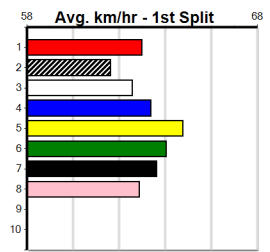

6

8:31PM

(VIC time)

Distance: 515m, Race Type: Grade 5, Total Prizemoney: $3,340
1st: $2,230, 2nd: $690, 3rd: $345, 4th: $75

Watchdog Tips:

Bet:

Form Box Wgt Dist Track Date Time BON Margin 1st/2nd (Time) PIR Checked Comment WR Split 1 S/P Grade

BILLY INTENTION [5]
BK Dog Nov-21 Sire: AUSSIE INFRARED Dam: JANE'S INTENTION
Owner(s): O'Neill Racing (SYN), T O'Neill, T O'Neill, T O'Neill, M O'Neill
Trainer: Tom O'Neill (Pearcedale)
Winning Distances: < 300m (0) 300 - 399m (0) 400 - 499m (2) 500 - 599m (2) 600 - 699m (0) > 700m (0)
Winning Weights: 32.1(1) 32.3(1) 33.6(1) 33.7(1)
Box History table and Prize Best Starts table included.

MY SLICK RICK [5]
F Dog Nov-21 Sire: FERAL FRANKY Dam: BELT UP LIBBA
Owner(s): K Towt
Trainer: Debra Cumes (Drouin West)
Winning Distances: < 300m (0) 300 - 399m (2) 400 - 499m (0) 500 - 599m (1) 600 - 699m (1) > 700m (0)
Winning Weights: 33.2(2) 33.9(1) 34.1(1)
Box History table and Prize Best Starts table included.

AKINA LAD [5]
BK Dog Jan-21 Sire: BERNARDO Dam: AKINA MOSS
Owner(s): TAMBO (SYN), S McKay, J Rowley, D McKay
Trainer: Samantha McKay (Denison)
Winning Distances: < 300m (0) 300 - 399m (7) 400 - 499m (0) 500 - 599m (0) 600 - 699m (0) > 700m (0)
Winning Weights: 35.4(1) 35.6(1) 35.7(2) 36.2(1) 36.5(1) 37.1(1)
Box History table and Prize Best Starts table included.

LYON BALE (NSW)[5]
F Dog Mar-22 Sire: FERNANDO BALE Dam: ALERA BALE
Owner(s): B Wheeler
Trainer: Samantha Grenfell (Anakie)
Winning Distances: < 300m (0) 300 - 399m (0) 400 - 499m (3) 500 - 599m (0) 600 - 699m (0) > 700m (0)
Winning Weights: 33.0(1) 33.2(1) 33.7(1)
Box History table and Prize Best Starts table included.

SIR NATHAN [5]
BD Dog Feb-21 Sire: MY REDEEMER Dam: LITTLE SAMARA
Owner(s): E Lieshout
Trainer: Eddie Lieshout (Drouin West)
Winning Distances: < 300m (0) 300 - 399m (0) 400 - 499m (4) 500 - 599m (1) 600 - 699m (0) > 700m (0)
Winning Weights: 33.5(1) 34.1(1) 34.6(1) 34.7(1) 35.0(1)
Box History table and Prize Best Starts table included.

1

2

3

4

5