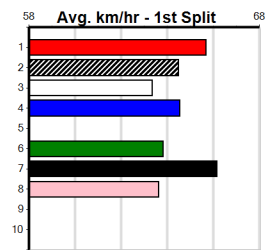

HARD STYLE RICO AT STUD

Distance: 515m, Race Type: Grade 5, Total Prizemoney: $3,340
1st: $2,230, 2nd: $690, 3rd: $345, 4th: $75

Watchdog Tips: [ ] [ ] [ ] [ ] Bet: [ ]

Main table containing race details for 5 different races (1-5). Each race entry includes: Race Name, Dog/Bitch, Date, Sire, Dam, Trainer, Winning Distances, Winning Weights, and a list of runners with their times, weights, and owners. Includes 'Box History' and 'Prize Best Starts' sub-tables for each race.

1

2

3

4

5